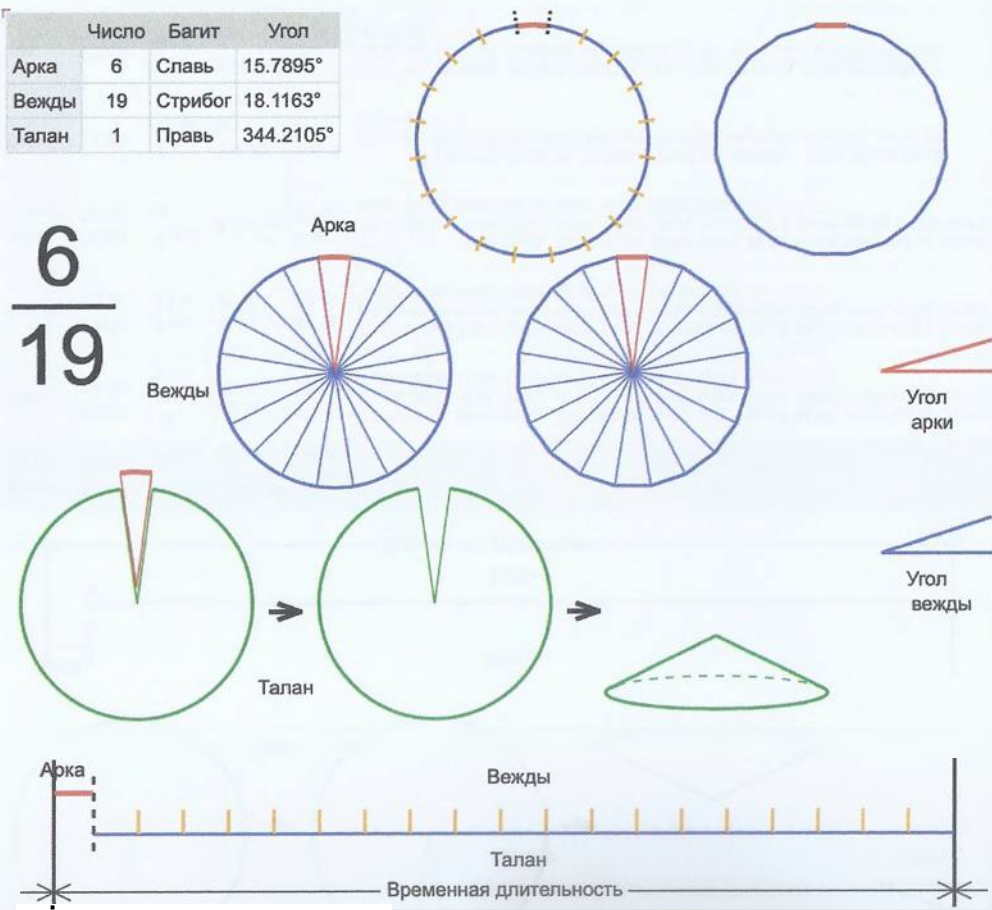

Число	Багит	Угол
Арка	6	Славь	15.7895°
Вежды	19	Стрибог	18.1163°
Талан	1	Правь	344.2105°

$\frac{6}{19}$

Врем. длит.	Серед. арки	Длительности			Веки
		Арка	Вежда	Затяг.	
Лето	21/06 12:30	16 дн	18 дн 9 ч	5 ч 46 м	29/06 12:44, 17/07 21:52, 05/08 07:00, 23/08 16:08, 11/09 01:16, 29/09 10:24, 17/10 19:32, 05/11 04:40, 23/11 13:48, 11/12 22:56, 30/12 08:03, 17/01 17:11, 05/02 02:19, 23/02 11:27, 13/03 20:35, 01/04 05:43, 19/04 14:51, 07/05 23:59, 26/05 09:07, 13/06 18:15
Месяц	21/07 12:30	1 дн 7 ч	1 дн 12 ч	28 м 25 с	22/07 04:17, 23/07 16:31, 25/07 04:45, 26/07 16:59, 28/07 05:13, 29/07 17:27, 31/07 05:41, 01/08 17:55, 03/08 06:09, 04/08 18:23, 06/08 06:36, 07/08 18:50, 09/08 07:04, 10/08 19:18, 12/08 07:32, 13/08 19:46, 15/08 08:00, 16/08 20:14, 18/08 08:28, 19/08 20:42
Шест дница	27/06 12:30	6 ч 18 м	7 ч 14 м	5 м 41 с	27/06 15:39, 27/06 22:54, 28/06 06:09, 28/06 13:23, 28/06 20:38, 29/06 03:53, 29/06 11:08, 29/06 18:23, 30/06 01:37, 30/06 08:52, 30/06 16:07, 30/06 23:22, 01/07 06:36, 01/07 13:51, 01/07 21:06, 02/07 04:21, 02/07 11:36, 02/07 18:50, 03/07 02:05, 03/07 09:20
Сутки	12:30	1 ч 3 м	1 ч 12 м	57 с	13:01:34, 14:14:02, 15:26:30, 16:38:58, 17:51:26, 19:03:54, 20:16:22, 21:28:50, 22:41:18, 23:53:46, 01:06:13, 02:18:41, 03:31:09, 04:43:37, 05:56:05, 07:08:33, 08:21:01, 09:33:29, 10:45:57, 11:58:25

	Число	Багит	Угол
Арка	6	Славь	15°
Вежды	20	Вея	17.25°
Талан	1	Правь	345°

$\frac{6}{20}$