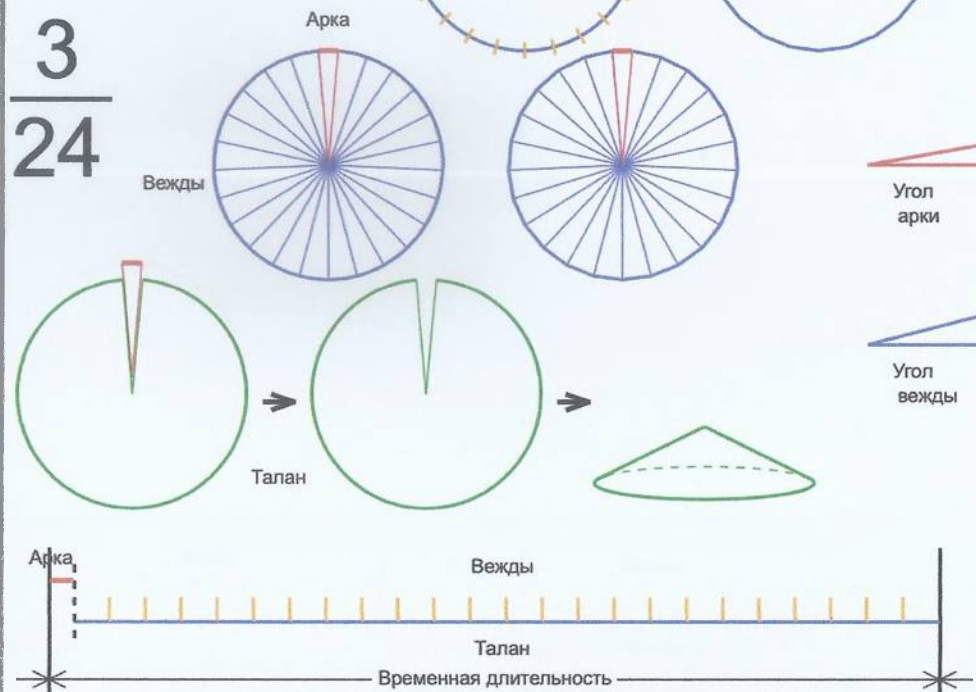

Врем. длит.	Серед. арки	Длительности			Вехи
		Арка	Вежда	Затяг.	
Лето	21/06 12:30	10 дн 3 ч	14 дн 19 ч	3 ч 39 м	26/06 14:15, 11/07 09:21, 26/07 04:27, 09/08 23:33, 24/08 18:40, 08/09 13:46, 23/09 08:52, 08/10 03:58, 22/10 23:05, 06/11 18:11, 21/11 13:17, 06/12 08:23, 21/12 03:30, 04/01 22:36, 19/01 17:42, 03/02 12:48, 18/02 07:55, 05/03 03:01, 19/03 22:07, 03/04 17:13, 18/04 12:20, 03/05 07:26, 18/05 02:32, 01/06 21:38, 16/06 16:45
Месяц	21/07 12:30	20 ч	1 дн 5 ч	18 м	21/07 22:30, 23/07 03:40, 24/07 08:50, 25/07 14:00, 26/07 19:10, 28/07 00:20, 29/07 05:30, 30/07 10:40, 31/07 15:50, 01/08 21:00, 03/08 02:10, 04/08 07:20, 05/08 12:30, 06/08 17:40, 07/08 22:50, 09/08 04:00, 10/08 09:10, 11/08 14:20, 12/08 19:30, 14/08 00:40, 15/08 05:50, 16/08 11:00, 17/08 16:10, 18/08 21:20, 20/08 02:30
Шест дница	27/06 12:30	4 ч	5 ч 50 м	3 м 36 с	27/06 14:30, 27/06 20:20, 28/06 02:10, 28/06 08:00, 28/06 13:50, 28/06 19:40, 29/06 01:30, 29/06 07:20, 29/06 13:10, 29/06 19:00, 30/06 00:50, 30/06 06:40, 30/06 12:30, 30/06 18:20, 01/07 00:10, 01/07 06:00, 01/07 11:50, 01/07 17:40, 01/07 23:30, 02/07 05:20, 02/07 11:10, 02/07 17:00, 02/07 22:50, 03/07 04:40, 03/07 10:30
Сутки	12:30	40 м	58 м 20 с	36 с	12:50:00, 13:48:20, 14:46:40, 15:45:00, 16:43:20, 17:41:40, 18:40:00, 19:38:20, 20:36:40, 21:35:00, 22:33:20, 23:31:40, 00:30:00, 01:28:20, 02:26:40, 03:25:00, 04:23:20, 05:21:40, 06:20:00, 07:18:20, 08:16:40, 09:15:00, 10:13:20, 11:11:40, 12:10:00
Час	13:30	1 м 40 с	2 м 26 с	2 с	13:30:50, 13:33:15, 13:35:41, 13:38:07, 13:40:33, 13:42:59, 13:45:25, 13:47:50, 13:50:16, 13:52:42, 13:55:08, 13:57:34, 14:00:00, 14:02:25, 14:04:51, 14:07:17, 14:09:43, 14:12:09, 14:14:35, 14:17:00, 14:19:26, 14:21:52, 14:24:18, 14:26:44, 14:29:10