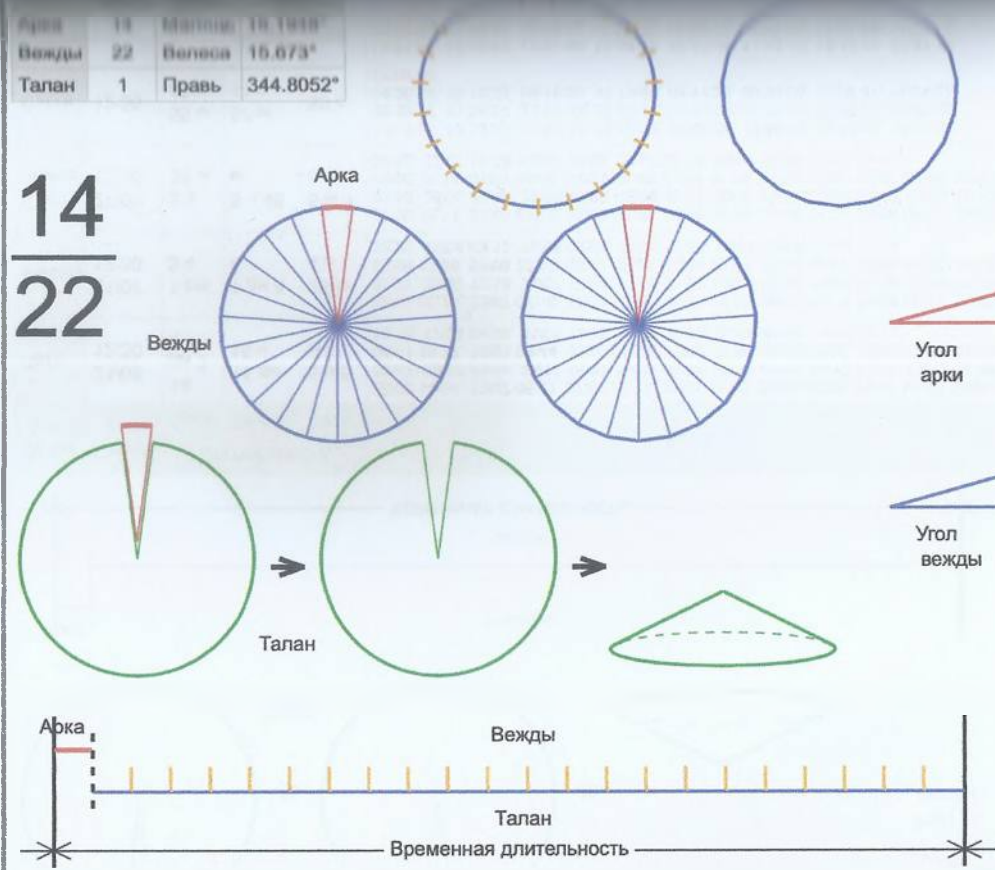

Врем. длит.	Серед. арки	Длительности			Вехи
		Арка	Вежда	Затяг.	
Лето	21/06 12:30	15 дн 9 ч	15 дн 21 ч	5 ч 32 м	29/06 05:29, 15/07 03:08, 31/07 00:46, 15/08 22:24, 31/08 20:02, 16/09 17:40, 02/10 15:19, 18/10 12:57, 03/11 10:35, 19/11 08:13, 05/12 05:51, 21/12 03:30, 06/01 01:08, 21/01 22:46, 06/02 20:24, 22/02 18:02, 10/03 15:40, 26/03 13:19, 11/04 10:57, 27/04 08:35, 13/05 06:13, 29/05 03:51, 14/06 01:30
Месяц	21/07 12:30	1 дн 6 ч	1 дн 7 ч	27 м 21 с	22/07 03:41, 23/07 11:02, 24/07 18:23, 26/07 01:43, 27/07 09:04, 28/07 16:25, 29/07 23:46, 31/07 07:06, 01/08 14:27, 02/08 21:48, 04/08 05:09, 05/08 12:30, 06/08 19:50, 08/08 03:11, 09/08 10:32, 10/08 17:53, 12/08 01:13, 13/08 08:34, 14/08 15:55, 15/08 23:16, 17/08 06:36, 18/08 13:57, 19/08 21:18
Шест дница	27/06 12:30	6 ч 4 м	6 ч 16 м	5 м 28 с	27/06 15:32, 27/06 21:48, 28/06 04:04, 28/06 10:20, 28/06 16:36, 28/06 22:53, 29/06 05:09, 29/06 11:25, 29/06 17:41, 29/06 23:57, 30/06 06:13, 30/06 12:30, 30/06 18:46, 01/07 01:02, 01/07 07:18, 01/07 13:34, 01/07 19:50, 02/07 02:06, 02/07 08:23, 02/07 14:39, 02/07 20:55, 03/07 03:11, 03/07 09:27
Сутки	12:30	1 ч	1 ч 2 м	55 с	13:00:23, 14:03:04, 15:05:46, 16:08:27, 17:11:09, 18:13:50, 19:16:32, 20:19:13, 21:21:55, 22:24:36, 23:27:18, 00:30:00, 01:32:41, 02:35:23, 03:38:04, 04:40:46, 05:43:27, 06:46:09, 07:48:50, 08:51:32, 09:54:13, 10:56:55, 11:59:36
Час	13:30	2 м 32 с	2 м 37 с	2 с	13:31:15, 13:33:52, 13:36:29, 13:39:06, 13:41:42, 13:44:19, 13:46:56, 13:49:33, 13:52:09, 13:54:46, 13:57:23, 14:00:00, 14:02:36, 14:05:13, 14:07:50, 14:10:26, 14:13:03, 14:15:40, 14:18:17, 14:20:53, 14:23:30, 14:26:07, 14:28:44