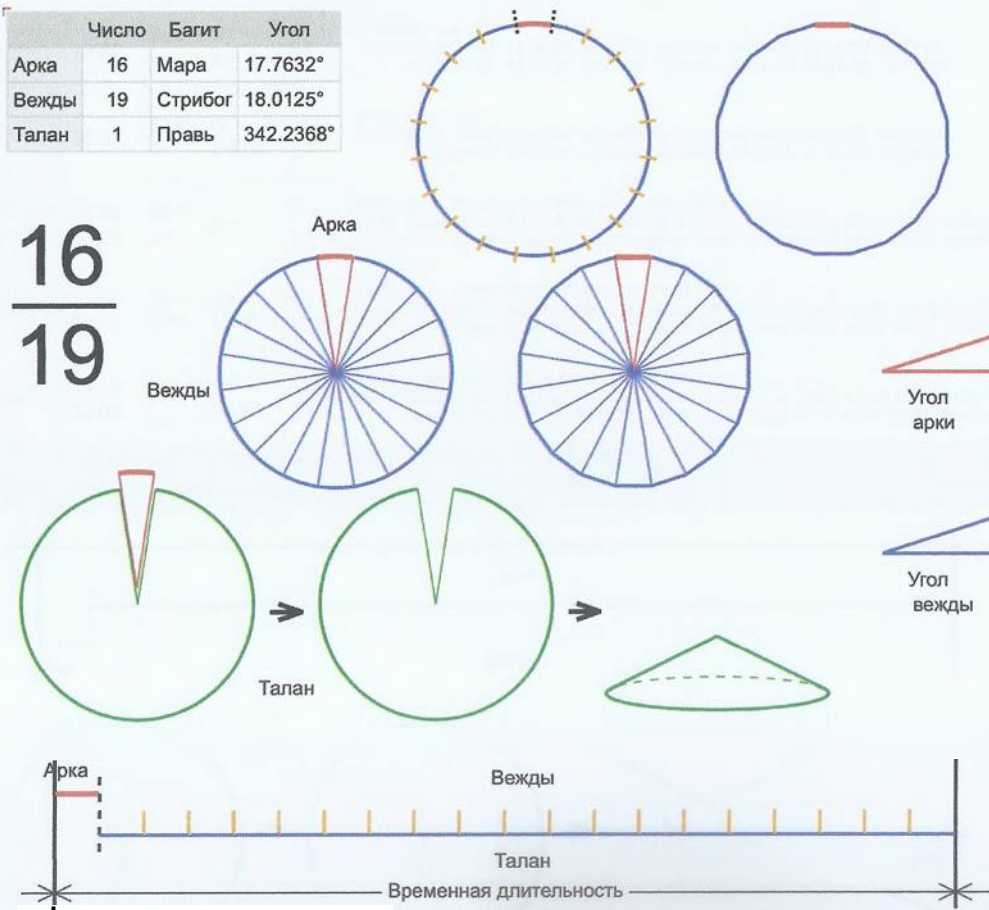

Число	Багит	Угол
Арка	16	Мара	17.7632°
Вежды	19	Стрибог	18.0125°
Талан	1	Правь	342.2368°

$\frac{16}{19}$

Врем. длит.	Серед. арки	Длительности				Вехи
		Арка	Вежда	Затяг.		
Лето	21/06 12:30	18 дн	18 дн 6 ч	6 ч 29 м	30/06 12:45, 18/07 19:22, 06/08 01:58, 24/08 08:34, 11/09 15:10, 29/09 21:47, 18/10 04:23, 05/11 10:59, 23/11 17:35, 12/12 00:11, 30/12 06:48, 17/01 13:24, 04/02 20:00, 23/02 02:36, 13/03 09:12, 31/03 15:49, 18/04 22:25, 07/05 05:01, 25/05 11:37, 12/06 18:14	
Месяц	21/07 12:30	1 дн 11 ч	1 дн 12 ч	31 м 58 с	22/07 06:15, 23/07 18:17, 25/07 06:18, 26/07 18:20, 28/07 06:21, 29/07 18:23, 31/07 06:24, 01/08 18:26, 03/08 06:27, 04/08 18:29, 06/08 06:30, 07/08 18:32, 09/08 06:33, 10/08 18:35, 12/08 06:36, 13/08 18:38, 15/08 06:39, 16/08 18:41, 18/08 06:42, 19/08 18:44	
Шест дница	27/06 12:30	7 ч 6 м	7 ч 12 м	6 м 24 с	27/06 16:03, 27/06 23:15, 28/06 06:27, 28/06 13:40, 28/06 20:52, 29/06 04:04, 29/06 11:16, 29/06 18:29, 30/06 01:41, 30/06 08:53, 30/06 16:06, 30/06 23:18, 01/07 06:30, 01/07 13:43, 01/07 20:55, 02/07 04:07, 02/07 11:19, 02/07 18:32, 03/07 01:44, 03/07 08:56	
Сутки	12:30	1 ч 11 м	1 ч 12 м	1 м 4 с	13:05:31, 14:17:34, 15:29:37, 16:41:40, 17:53:43, 19:05:46, 20:17:49, 21:29:52, 22:41:55, 23:53:58, 01:06:01, 02:18:04, 03:30:07, 04:42:10, 05:54:13, 07:06:16, 08:18:19, 09:30:22, 10:42:25, 11:54:28	

	Число	Багит	Угол
Арка	16	Мара	16.875°
Вежды	20	Вей	17.1563°
Талан	1	Правь	343.125°

$\frac{16}{20}$