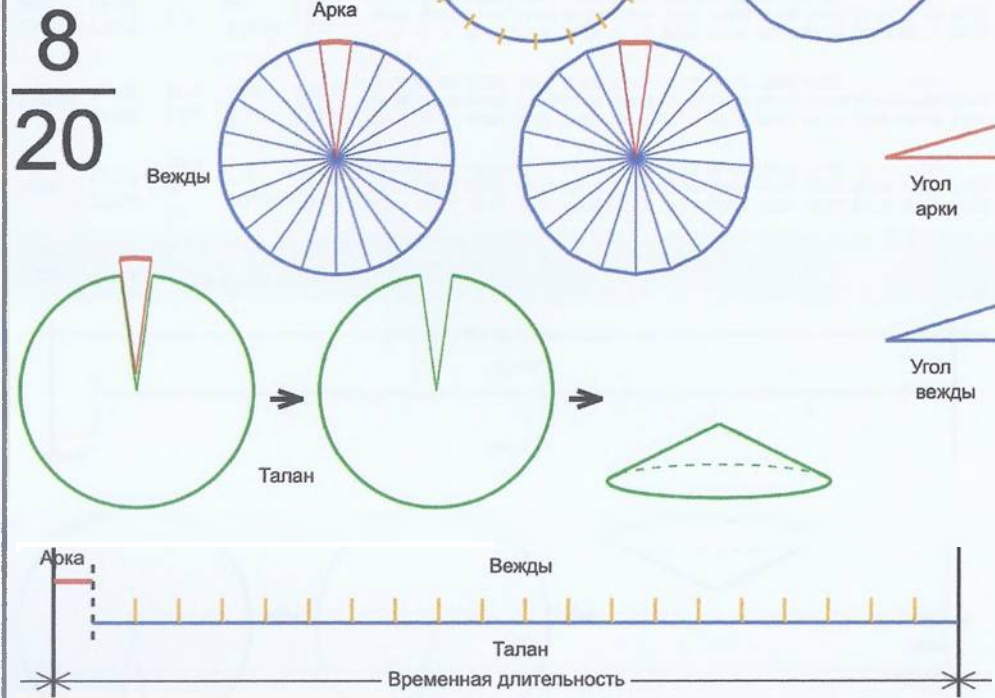

Врем. длит.	Серед. арки	Длительности			Вехи
		Арка	Вежда	Затяг.	
Лето	21/06 12:30	15 дн 23 ч	17 дн 11 ч	5 ч 45 м	29/06 12:15, 16/07 23:22, 03/08 10:30, 20/08 21:37, 07/09 08:45, 24/09 19:52, 12/10 07:00, 29/10 18:07, 16/11 05:15, 03/12 16:22, 21/12 03:30, 07/01 14:37, 25/01 01:44, 11/02 12:52, 28/02 23:59, 18/03 11:07, 04/04 22:14, 22/04 09:22, 09/05 20:29, 27/05 07:37, 13/06 18:44
Месяц	21/07 12:30	1 дн 7 ч	1 дн 10 ч	28 м 21 с	22/07 04:15, 23/07 14:40, 25/07 01:06, 26/07 11:31, 27/07 21:57, 29/07 08:22, 30/07 18:48, 01/08 05:13, 02/08 15:39, 04/08 02:04, 05/08 12:30, 06/08 22:55, 08/08 09:21, 09/08 19:46, 11/08 06:12, 12/08 16:37, 14/08 03:03, 15/08 13:28, 16/08 23:54, 18/08 10:19, 19/08 20:45
Шест дница	27/06 12:30	6 ч 18 м	6 ч 53 м	5 м 40 с	27/06 15:39, 27/06 22:32, 28/06 05:25, 28/06 12:18, 28/06 19:11, 29/06 02:04, 29/06 08:57, 29/06 15:50, 29/06 22:43, 30/06 05:36, 30/06 12:30, 30/06 19:23, 01/07 02:16, 01/07 09:09, 01/07 16:02, 01/07 22:55, 02/07 05:48, 02/07 12:41, 02/07 19:34, 03/07 02:27, 03/07 09:21
Сутки	12:30	1 ч 3 м	1 ч 8 м	57 с	13:01:30, 14:10:21, 15:19:12, 16:28:03, 17:36:54, 18:45:45, 19:54:36, 21:03:27, 22:12:18, 23:21:09, 00:30:00, 01:38:51, 02:47:42, 03:56:33, 05:05:24, 06:14:15, 07:23:06, 08:31:57, 09:40:48, 10:49:39, 11:58:30