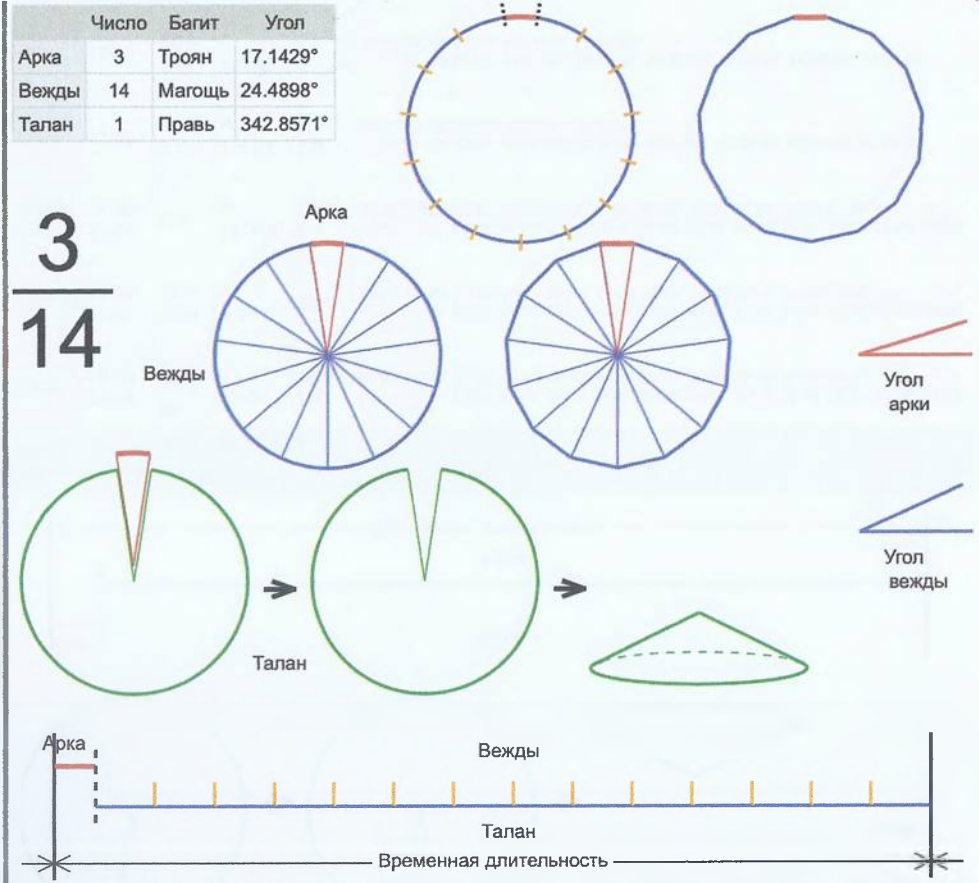

Врем. длит.	Серед. арки	Длительности			Вехи
		Арка	Вежда	Затяг.	
Лето	21/06 12:30	17 дн 9 ч	24 дн 20 ч	6 ч 15 м	30/06 05:12, 25/07 01:32, 18/08 21:52, 12/09 18:11, 07/10 14:31, 01/11 10:50, 26/11 07:10, 21/12 03:30, 14/01 23:49, 08/02 20:09, 05/03 16:28, 30/03 12:48, 24/04 09:07, 19/05 05:27, 13/06 01:47
Месяц	21/07 12:30	1 дн 10 ч	2 дн	30 м 51 с	22/07 05:38, 24/07 06:37, 26/07 07:36, 28/07 08:34, 30/07 09:33, 01/08 10:32, 03/08 11:31, 05/08 12:30, 07/08 13:28, 09/08 14:27, 11/08 15:26, 13/08 16:25, 15/08 17:23, 17/08 18:22, 19/08 19:21
Шест дница	27/06 12:30	6 ч 51 м	9 ч 47 м	6 м 10 с	27/06 15:55, 28/06 01:43, 28/06 11:31, 28/06 21:18, 29/06 07:06, 29/06 16:54, 30/06 02:42, 30/06 12:30, 30/06 22:17, 01/07 08:05, 01/07 17:53, 02/07 03:41, 02/07 13:28, 02/07 23:16, 03/07 09:04
Сутки	12:30	1 ч 8 м	1 ч 37 м	1 м 2 с	13:04:17, 14:42:14, 16:20:12, 17:58:09, 19:36:07, 21:14:04, 22:52:02, 00:30:00, 02:07:57, 03:45:55, 05:23:52, 07:01:50, 08:39:47, 10:17:45, 11:55:42
...	...	2 м	4 м 50	3 с	13:31:25, 13:35:30, 13:39:35, 13:43:40, 13:47:45, 13:51:50, 13:55:55, 14:00:00