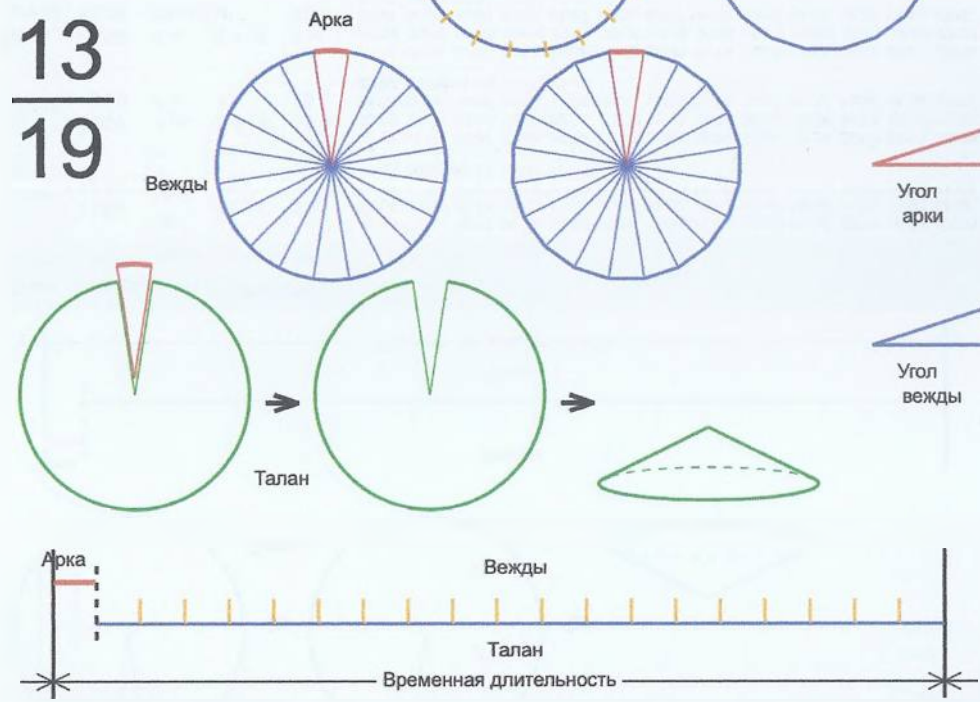

Сутки	12:30	18 м	м	10 с	23:49:56, 01:10:03, 02:30:09, 03:05:15, 05:10:22, 06:30:28, 07:50:35, 09:10:41, 10:30:47, 11:50:54
Час	13:30	3 м	3 м 20	3 с	13:31:27, 13:34:58, 13:38:18, 13:41:38, 13:44:58, 13:48:19, 13:51:39, 13:54:59, 13:58:19, 14:01:39, 14:04:59, 14:08:19, 14:11:39, 14:14:59, 14:18:19, 14:21:39, 14:24:59

Сутки	12:30	13 м	м	с	23:14:06, 00:30:00, 01:45:53, 03:01:47, 04:17:41, 05:33:35, 06:49:29, 08:05:23, 09:21:16, 10:37:10, 11:53:04
Час	13:30	3 м 8	3 м 10	3 с	13:31:32, 13:34:42, 13:37:51, 13:41:01, 13:44:11, 13:47:21, 13:50:30, 13:53:40, 13:56:50, 14:00:00, 14:03:10, 14:06:20, 14:09:30, 14:12:40, 14:15:50, 14:19:00, 14:22:10, 14:25:20

Арка	13	Парус	17.4899°
Вежды	19	Стрибог	18.0268°
Талан	1	Правь	342.5101°

13
19

Врем. длит.	Серед. арки	Длительности			Вехи
		Арка	Вежда	Затяг.	
Лето	21/06 12:30	17 дн 17 ч	18 дн 6 ч	6 ч 23 м	30/06 09:26, 18/07 16:23, 05/08 23:20, 24/08 06:18, 11/09 13:15, 29/09 20:12, 18/10 03:09, 05/11 10:06, 23/11 17:04, 12/12 00:01, 30/12 06:58, 17/01 13:55, 04/02 20:53, 23/02 03:50, 13/03 10:47, 31/03 17:44, 19/04 00:41, 07/05 07:39, 25/05 14:36, 12/06 21:33
Месяц	21/07 12:30	1 дн 10 ч	1 дн 12 ч	31 м 29 с	22/07 05:59, 23/07 18:02, 25/07 06:05, 26/07 18:09, 28/07 06:12, 29/07 18:15, 31/07 06:18, 01/08 18:21, 03/08 06:25, 04/08 18:28, 06/08 06:31, 07/08 18:34, 09/08 06:38, 10/08 18:41, 12/08 06:44, 13/08 18:47, 15/08 06:50, 16/08 18:54, 18/08 06:57, 19/08 19:00
Шест дница	27/06 12:30	6 ч 59 м	7 ч 12 м	6 м 18 с	27/06 15:59, 27/06 23:12, 28/06 06:25, 28/06 13:37, 28/06 20:50, 29/06 04:03, 29/06 11:15, 29/06 18:28, 30/06 01:41, 30/06 08:53, 30/06 16:06, 30/06 23:18, 01/07 06:31, 01/07 13:44, 01/07 20:56, 02/07 04:09, 02/07 11:22, 02/07 18:34, 03/07 01:47, 03/07 09:00
Сутки	12:30	1 ч 9 м	1 ч 12 м	1 м 3 с	13:04:58, 14:17:05, 15:29:11, 16:41:18, 17:53:24, 19:05:31, 20:17:37, 21:29:43, 22:41:50, 23:53:56, 01:06:03, 02:18:09, 03:30:16, 04:42:22, 05:54:28, 07:06:35, 08:18:41, 09:30:48, 10:42:54, 11:55:01
Час	13:30	2 м 55 с	3 м	3 с	13:31:27, 13:34:27, 13:37:27, 13:40:28, 13:43:28, 13:46:28, 13:49:29, 13:52:29, 13:55:29, 13:58:29, 14:01:30, 14:04:30, 14:07:30, 14:10:30, 14:13:31, 14:16:31, 14:19:31, 14:22:32, 14:25:32, 14:28:32

Арка	13	Парус	18.1184°
Вежды	20	Вей	17.1892°
Талан	1	Правь	343.3846°

13
20