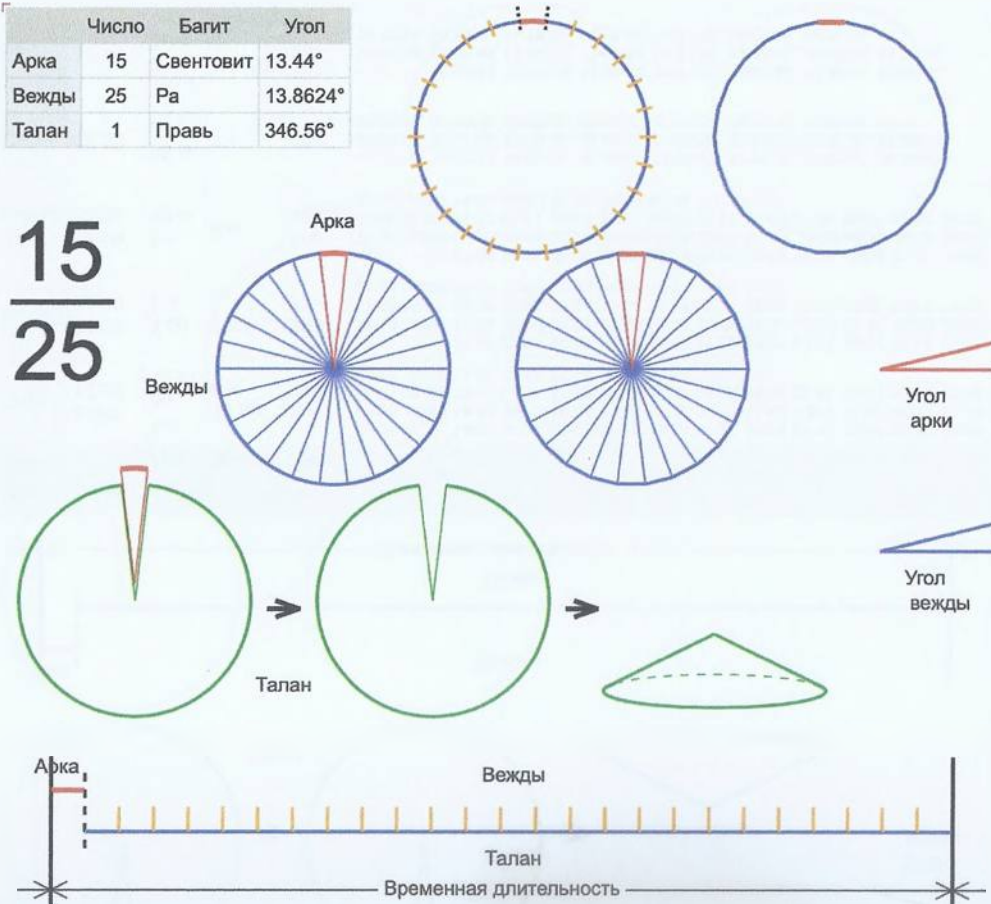

Число	Багит	Угол
Арка	15	Свентовит	13.44°
Вежды	25	Ра	13.8624°
Талан	1	Правь	346.56°

15
—
25

Врем. длит.	Серед. арки	Длительности			Вехи
		Арка	Вежда	Затяг.	
Лето	21/06 12:30	13 дн 15 ч	14 дн 1 ч	4 ч 54 м	28/06 08:07, 12/07 09:40, 26/07 11:13, 09/08 12:46, 23/08 14:19, 06/09 15:52, 20/09 17:25, 04/10 18:58, 18/10 20:31, 01/11 22:04, 15/11 23:37, 30/11 01:10, 14/12 02:43, 28/12 04:16, 11/01 05:49, 25/01 07:22, 08/02 08:55, 22/02 10:28, 08/03 12:01, 22/03 13:34, 05/04 15:07, 19/04 16:40, 03/05 18:13, 17/05 19:46, 31/05 21:19, 14/06 22:52
Месяц	21/07 12:30	1 дн 2 ч	1 дн 3 ч	24 м 12 с	22/07 01:56, 23/07 05:39, 24/07 09:23, 25/07 13:06, 26/07 16:50, 27/07 20:33, 29/07 00:17, 30/07 04:00, 31/07 07:44, 01/08 11:27, 02/08 15:11, 03/08 18:54, 04/08 22:38, 06/08 02:21, 07/08 06:05, 08/08 09:48, 09/08 13:32, 10/08 17:15, 11/08 20:59, 13/08 00:42, 14/08 04:26, 15/08 08:09, 16/08 11:53, 17/08 15:36, 18/08 19:20, 19/08 23:03
Шест дница	27/06 12:30	5 ч 22 м	5 ч 32 м	4 м 50 с	27/06 15:11, 27/06 20:43, 28/06 02:16, 28/06 07:49, 28/06 13:22, 28/06 18:54, 29/06 00:27, 29/06 06:00, 29/06 11:32, 29/06 17:05, 29/06 22:38, 30/06 04:10, 30/06 09:43, 30/06 15:16, 30/06 20:49, 01/07 02:21, 01/07 07:54, 01/07 13:27, 01/07 18:59, 02/07 00:32, 02/07 06:05, 02/07 11:37, 02/07 17:10, 02/07 22:43, 03/07 04:16, 03/07 09:48
Сутки	12:30	53 м 46 с	55 м 27 с	48 с	12:56:52, 13:52:19, 14:47:46, 15:43:13, 16:38:40, 17:34:07, 18:29:34, 19:25:01, 20:20:28, 21:15:55, 22:11:22, 23:06:49, 00:02:16, 00:57:43, 01:53:10, 02:48:37, 03:44:04, 04:39:31, 05:34:58, 06:30:25, 07:25:52, 08:21:19, 09:16:46, 10:12:13, 11:07:40, 12:03:07