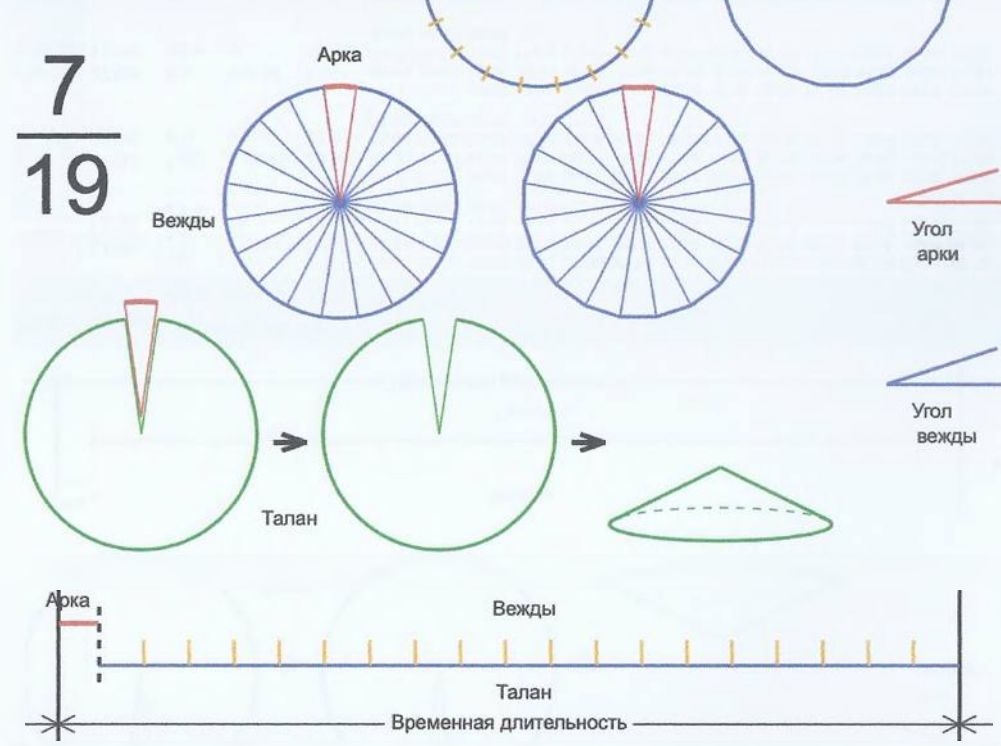

Час	13:30	3 м 2	3 м 21	3 с	10:33:15, 11:54:41
					13:31:30, 13:34:51, 13:38:12, 13:41:34, 13:44:55, 13:48:16, 13:51:37, 13:54:58, 13:58:19, 14:01:40, 14:05:01, 14:08:22, 14:11:43, 14:15:04, 14:18:25, 14:21:47,

Арка	7	Июль	18.2400°
Вежды	19	Стрибог	18.0926°
Талан	1	Правь	343.7594°

Врем. длит.	Серед. арки	Длительности			Вехи
		Арка	Вежда	Затяг.	
Лето	21/06 12:30	16 дн 11 ч	18 дн 8 ч	5 ч 55 м	29/06 18:13, 18/07 02:47, 05/08 11:20, 23/08 19:53, 11/09 04:26, 29/09 13:00, 17/10 21:33, 05/11 06:06, 23/11 14:40, 11/12 23:13, 30/12 07:46, 17/01 16:19, 05/02 00:53, 23/02 09:26, 13/03 17:59, 01/04 02:33, 19/04 11:06, 07/05 19:39, 26/05 04:12, 13/06 12:46
Месяц	21/07 12:30	1 дн 8 ч	1 дн 12 ч	29 м 14 с	22/07 04:44, 23/07 16:55, 25/07 05:06, 26/07 17:17, 28/07 05:28, 29/07 17:39, 31/07 05:51, 01/08 18:02, 03/08 06:13, 04/08 18:24, 06/08 06:35, 07/08 18:46, 09/08 06:57, 10/08 19:08, 12/08 07:20, 13/08 19:31, 15/08 07:42, 16/08 19:53, 18/08 08:04, 19/08 20:15
Шест дница	27/06 12:30	6 ч 29 м	7 ч 14 м	5 м 51 с	27/06 15:44, 27/06 22:59, 28/06 06:13, 28/06 13:27, 28/06 20:41, 29/06 03:55, 29/06 11:10, 29/06 18:24, 30/06 01:38, 30/06 08:52, 30/06 16:07, 30/06 23:21, 01/07 06:35, 01/07 13:49, 01/07 21:04, 02/07 04:18, 02/07 11:32, 02/07 18:46, 03/07 02:00, 03/07 09:15
Сутки	12:30	1 ч 4 м	1 ч 12 м	58 с	13:02:28, 14:14:51, 15:27:13, 16:39:35, 17:51:57, 19:04:19, 20:16:42, 21:29:04, 22:41:26, 23:53:48, 01:06:11, 02:18:33, 03:30:55, 04:43:17, 05:55:40, 07:08:02, 08:20:24, 09:32:46, 10:45:08, 11:57:31
Час	13:30	2 м 42 с	3 м 1 с	2 с	13:31:21, 13:34:22, 13:37:23, 13:40:23, 13:43:24, 13:46:25, 13:49:26, 13:52:27, 13:55:28, 13:58:29, 14:01:30, 14:04:31, 14:07:32, 14:10:33, 14:13:34, 14:16:35, 14:19:36, 14:22:36, 14:25:37, 14:28:38

Час	13:30	2 м	3 м 10	3 с	09:23:20, 10:39:31, 11:55:42
					13:31:25, 13:34:36, 13:37:46, 13:40:57, 13:44:07, 13:47:18, 13:50:28, 13:53:39, 13:56:48, 14:00:00, 14:03:10, 14:06:20, 14:09:31, 14:12:41, 14:15:52, 14:19:02, 14:22:12, 14:25:22, 14:28:32

Арка	7	Июль	18.4200°
Вежды	20	Воя	17.2286°
Талан	1	Правь	344.5714°