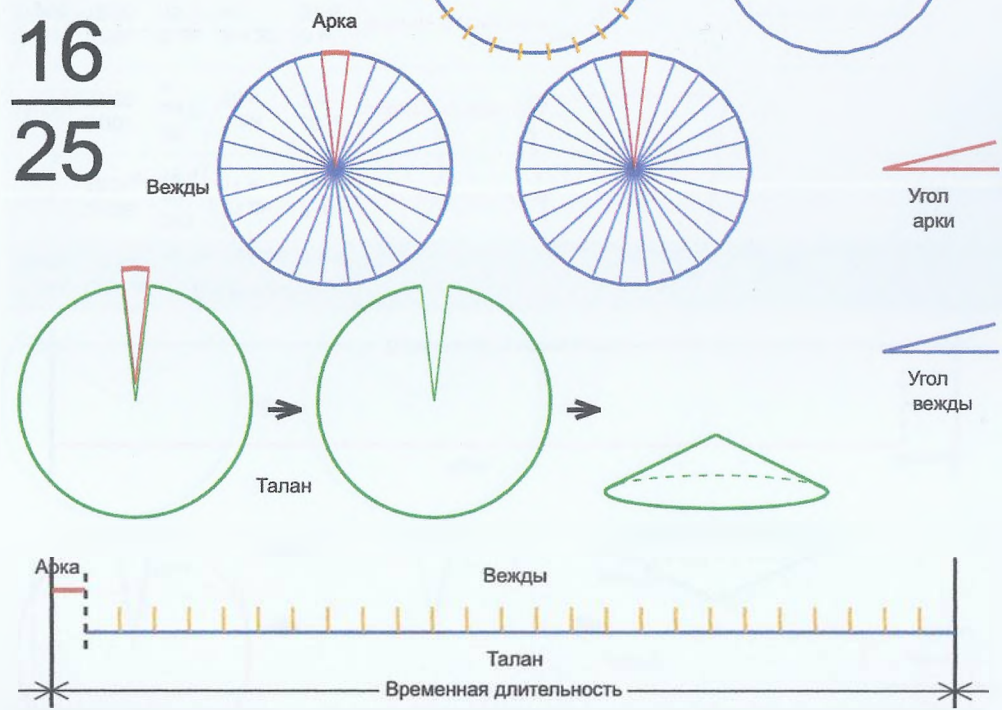

Сутки	12:30	42 с	1 ч	53 с	20:59:48, 21:59:51, 22:59:54, 23:59:58, 01:00:01, 02:00:05, 03:00:08, 04:00:11, 05:00:15, 06:00:18, 07:00:22, 08:00:25, 09:00:28, 10:00:32, 11:00:35, 12:00:39
Час	13:30	2 м	2 м 30 с	2 с	13:31:13, 13:33:26, 13:35:44, 13:38:03, 13:40:21, 13:42:40, 13:44:59, 13:47:17, 13:49:36
Арка	16	Мара	13.6°		
Вежды	25	Ра	13.86°		
Талан	1	Правь	346.5°		

Сутки	12:30	56 м	57 м	51 с	12:58:07, 13:55:46, 14:53:26, 15:51:05, 16:48:45, 17:46:24, 18:44:03, 19:41:43, 20:39:22, 21:37:01, 22:34:41, 23:32:20, 00:30:00, 01:27:39, 02:25:18, 03:22:58, 04:20:37, 05:18:16, 06:15:56, 07:13:35, 08:11:15, 09:08:54, 10:06:33, 11:04:13, 12:01:52
Час	13:30	2 м	2 м 34 с	2 с	13:31:13, 13:33:26, 13:35:44, 13:38:03, 13:40:21, 13:42:40, 13:44:59, 13:47:17, 13:49:36

16
25

Врем. длит.	Серед. арки	Длительности			Вехи
		Арка	Вежда	Затыг.	
Лето	21/06 12:30	13 дн 16 ч	14 дн 1 ч	4 ч 55 м	28/06 08:51, 12/07 10:21, 26/07 11:50, 09/08 13:20, 23/08 14:49, 06/09 16:19, 20/09 17:48, 04/10 19:17, 18/10 20:47, 01/11 22:16, 15/11 23:46, 30/11 01:15, 14/12 02:45, 28/12 04:14, 11/01 05:44, 25/01 07:13, 08/02 08:43, 22/02 10:12, 08/03 11:42, 22/03 13:11, 05/04 14:40, 19/04 16:10, 03/05 17:39, 17/05 19:09, 31/05 20:38, 14/06 22:08
Месяц	21/07 12:30	1 дн 3 ч	1 дн 3 ч	24 м 18 с	22/07 02:00, 23/07 05:43, 24/07 09:26, 25/07 13:09, 26/07 16:52, 27/07 20:36, 29/07 00:19, 30/07 04:02, 31/07 07:45, 01/08 11:28, 02/08 15:12, 03/08 18:55, 04/08 22:38, 06/08 02:21, 07/08 06:04, 08/08 09:48, 09/08 13:31, 10/08 17:14, 11/08 20:57, 13/08 00:40, 14/08 04:24, 15/08 08:07, 16/08 11:50, 17/08 15:33, 18/08 19:16, 19/08 23:00
Шест дница	27/06 12:30	5 ч 24 м	5 ч 32 м	4 м 52 с	27/06 15:12, 27/06 20:44, 28/06 02:17, 28/06 07:49, 28/06 13:22, 28/06 18:55, 29/06 00:27, 29/06 06:00, 29/06 11:33, 29/06 17:05, 29/06 22:38, 30/06 04:11, 30/06 09:43, 30/06 15:16, 30/06 20:48, 01/07 02:21, 01/07 07:54, 01/07 13:26, 01/07 18:59, 02/07 00:32, 02/07 06:04, 02/07 11:37, 02/07 17:10, 02/07 22:42, 03/07 04:15, 03/07 09:48
Сутки	12:30	54 м	55 м 26 с	49 с	12:57:00, 13:52:26, 14:47:52, 15:43:19, 16:38:45, 17:34:12, 18:29:38, 19:25:04, 20:20:31, 21:15:57, 22:11:24, 23:06:50, 00:02:16, 00:57:43, 01:53:09, 02:48:36, 03:44:02, 04:39:28, 05:34:55, 06:30:21, 07:25:48, 08:21:14, 09:16:40, 10:12:07, 11:07:33, 12:03:00
Час	13:30	2 м 15 с	2 м 19 с	2 с	13:31:07, 13:33:26, 13:35:44, 13:38:03, 13:40:21, 13:42:40, 13:44:59, 13:47:17, 13:49:36, 13:51:54, 13:54:13, 13:56:32, 13:58:50, 14:01:09, 14:03:27, 14:05:46, 14:08:05, 14:10:23, 14:12:42, 14:15:00, 14:17:19, 14:19:38, 14:21:56, 14:24:15, 14:26:33, 14:28:52