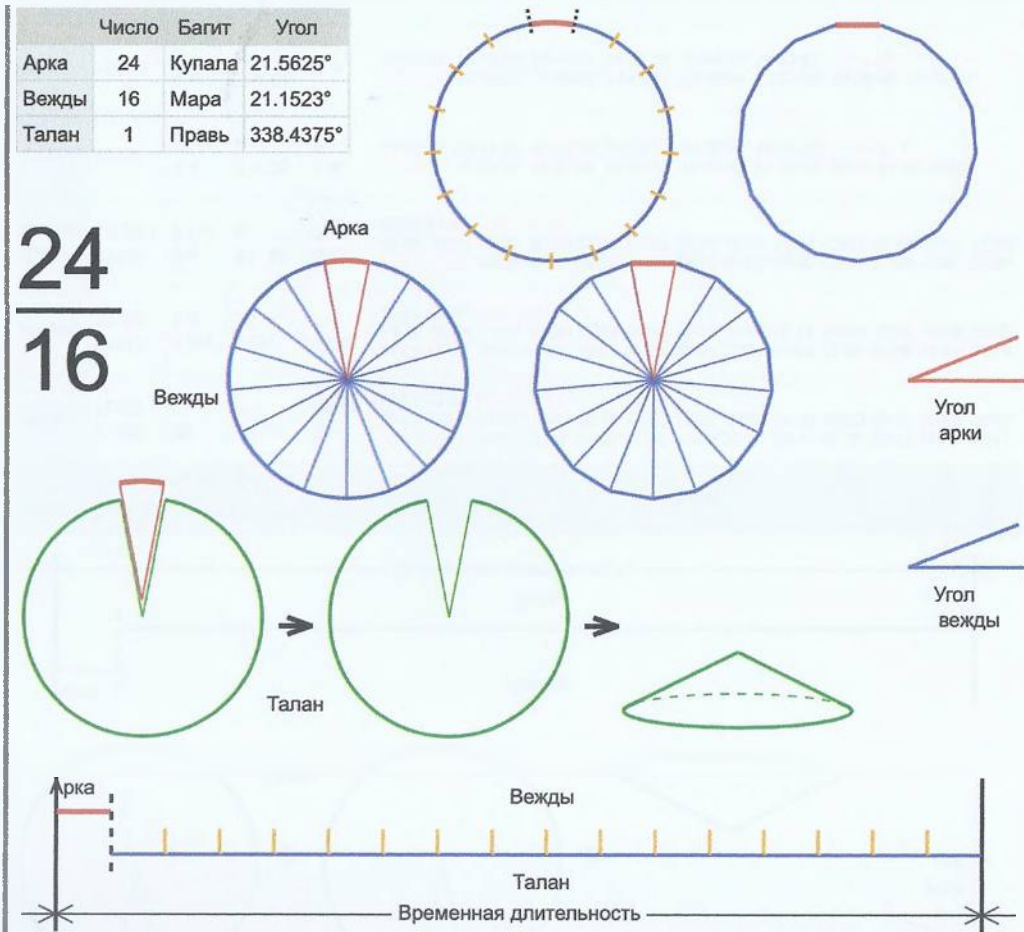

Врем. длит.	Серед. арки	Длительности			Вехи
		Арка	Вежда	Затяг.	
Лето	21/06 12:30	21 дн 21 ч	21 дн 11 ч	7 ч 43 м	02/07 11:01, 23/07 22:04, 14/08 09:08, 04/09 20:12, 26/09 07:15, 17/10 18:19, 08/11 05:22, 29/11 16:26, 21/12 03:30, 11/01 14:33, 02/02 01:37, 23/02 12:40, 16/03 23:44, 07/04 10:47, 28/04 21:51, 20/05 08:55, 10/06 19:58
Месяц	21/07 12:30	1 дн 19 ч	1 дн 18 ч	38 м 4 с	22/07 10:03, 24/07 04:22, 25/07 22:40, 27/07 16:58, 29/07 11:16, 31/07 05:35, 01/08 23:53, 03/08 18:11, 05/08 12:30, 07/08 06:48, 09/08 01:06, 10/08 19:24, 12/08 13:43, 14/08 08:01, 16/08 02:19, 17/08 20:37, 19/08 14:56
Шест дница	27/06 12:30	8 ч 37 м	8 ч 27 м	7 м 37 с	27/06 16:48, 28/06 01:16, 28/06 09:44, 28/06 18:11, 29/06 02:39, 29/06 11:07, 29/06 19:34, 30/06 04:02, 30/06 12:30, 30/06 20:57, 01/07 05:25, 01/07 13:52, 01/07 22:20, 02/07 06:48, 02/07 15:15, 02/07 23:43, 03/07 08:11
Сутки	12:30	1 ч 26 м	1 ч 24 м	1 м 16 с	13:13:07, 14:37:44, 16:02:20, 17:26:57, 18:51:33, 20:16:10, 21:40:46, 23:05:23, 00:30:00, 01:54:36, 03:19:13, 04:43:49, 06:08:26, 07:33:02, 08:57:39, 10:22:15, 11:46:52