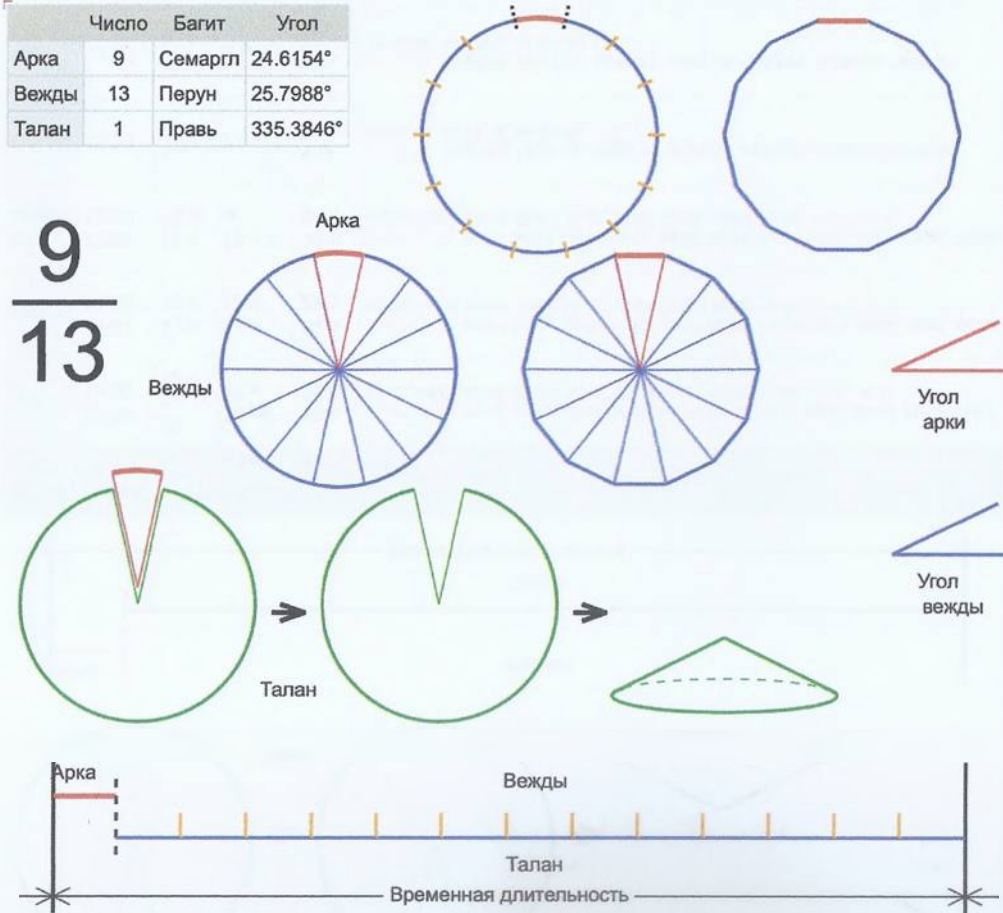

Число	Багит	Угол
Арка	9	Семаргл	24.6154°
Вежды	13	Перун	25.7988°
Талан	1	Правь	335.3846°

$\frac{9}{13}$

Врем. длит.	Серед. арки	Длительности			Вехи
		Арка	Вежда	Затыг.	
Лето	21/06 12:30	24 дн 23 ч	26 дн 4 ч	8 ч 59 м	04/07 00:11, 30/07 04:23, 25/08 08:35, 20/09 12:47, 16/10 16:59, 11/11 21:11, 08/12 01:23, 03/01 05:36, 29/01 09:48, 24/02 14:00, 22/03 18:12, 17/04 22:24, 14/05 02:36, 09/06 06:48
Месяц	21/07 12:30	2 дн 1 ч	2 дн 3 ч	44 м 18 с	22/07 13:08, 24/07 16:42, 26/07 20:18, 28/07 23:54, 31/07 03:30, 02/08 07:06, 04/08 10:42, 06/08 14:17, 08/08 17:53, 10/08 21:29, 13/08 01:05, 15/08 04:41, 17/08 08:17, 19/08 11:53
Шест дница	27/06 12:30	9 ч 50 м	10 ч 19 м	8 м 52 с	27/06 17:25, 28/06 03:44, 28/06 14:03, 29/06 00:22, 29/06 10:42, 29/06 21:01, 30/06 07:20, 30/06 17:39, 01/07 03:58, 01/07 14:17, 02/07 00:37, 02/07 10:56, 02/07 21:15, 03/07 07:34
Сутки	12:30	1 ч 38 м	1 ч 43 м	1 м 29 с	13:19:13, 15:02:25, 16:45:37, 18:28:48, 20:12:00, 21:55:12, 23:38:24, 01:21:35, 03:04:47, 04:47:59, 06:31:11, 08:14:22, 09:57:34, 11:40:46

	Число	Багит	Угол
Арка	9	Семаргл	22.8571°
Вежды	14	Магошь	24.0816°
Талан	1	Правь	337.1429°

$\frac{9}{14}$