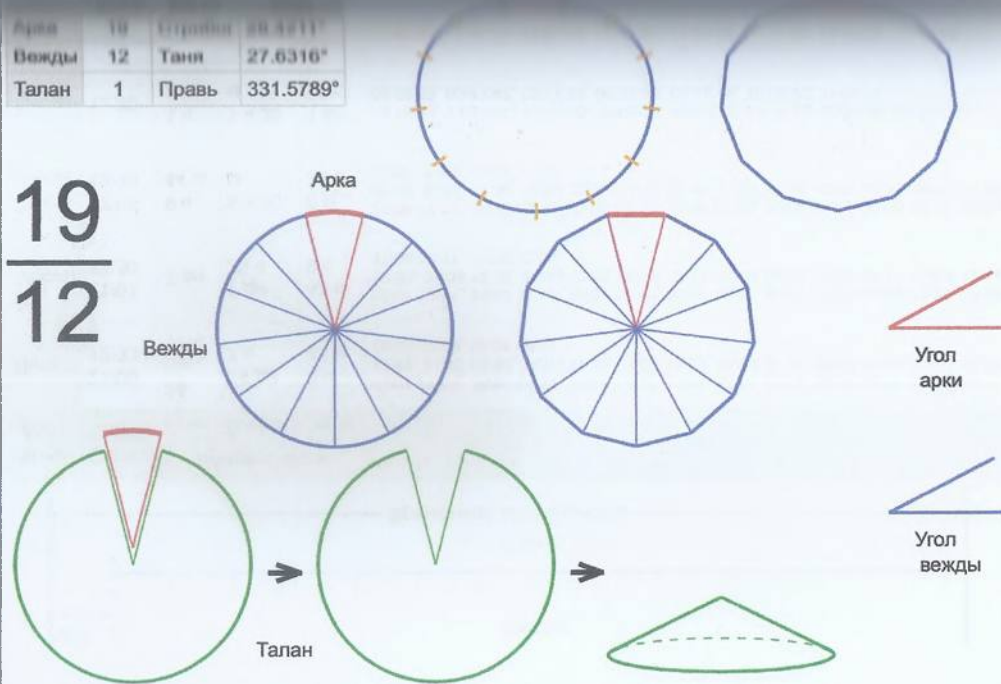

Врем. длит.	Серед. арки	Длительности			Вехи
		Арка	Вежда	Затяг.	
Лето	21/06 12:30	28 дн 20 ч	28 дн	10 ч 5 м	05/07 22:31, 02/08 23:21, 31/08 00:11, 28/09 01:00, 26/10 01:50, 23/11 02:40, 21/12 03:30, 18/01 04:19, 15/02 05:09, 15/03 05:59, 12/04 06:48, 10/05 07:38, 07/06 08:28
Месяц	21/07 12:30	2 дн 8 ч	2 дн 7 ч	49 м 44 с	22/07 16:55, 25/07 00:11, 27/07 07:26, 29/07 14:42, 31/07 21:58, 03/08 05:14, 05/08 12:30, 07/08 19:45, 10/08 03:01, 12/08 10:17, 14/08 17:33, 17/08 00:48, 19/08 08:04
Шест дница	27/06 12:30	11 ч 22 м	11 ч 3 м	9 м 57 с	27/06 18:11, 28/06 05:14, 28/06 16:17, 29/06 03:20, 29/06 14:23, 30/06 01:26, 30/06 12:30, 30/06 23:33, 01/07 10:36, 01/07 21:39, 02/07 08:42, 02/07 19:45, 03/07 06:48
Сутки	12:30	1 ч 53 м	1 ч 50 м	1 м 39 с	13:26:50, 15:17:22, 17:07:53, 18:58:25, 20:48:56, 22:39:28, 00:30:00, 02:20:31, 04:11:03, 06:01:34, 07:52:06, 09:42:37, 11:33:09
Час	13:30	4 м 44 с	4 м 36 с	4 с	13:32:22, 13:36:58, 13:41:34, 13:46:11, 13:50:47, 13:55:23, 14:00:00, 14:04:36, 14:09:12, 14:13:48, 14:18:25, 14:23:01, 14:27:37