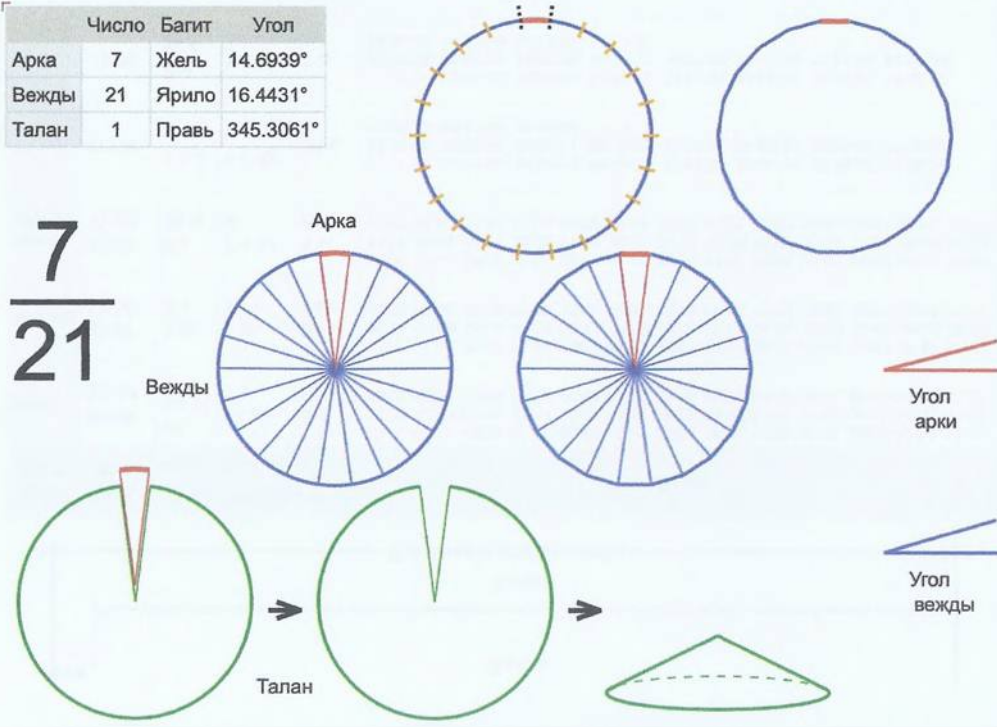

Число	Багит	Угол
Арка	7	Жель	14.6939°
Вежды	21	Ярило	16.4431°
Талан	1	Правь	345.3061°

7
—
21

Врем. длит.	Серед. арки	Длительности			Вехи
		Арка	Вежда	Затяг.	
Лето	21/06 12:30	14 дн 21 ч	16 дн 16 ч	5 ч 22 м	28/06 23:23, 15/07 15:47, 01/08 08:10, 18/08 00:34, 03/09 16:57, 20/09 09:21, 07/10 01:44, 23/10 18:07, 09/11 10:31, 26/11 02:54, 12/12 19:18, 29/12 11:41, 15/01 04:05, 31/01 20:28, 17/02 12:52, 06/03 05:15, 22/03 21:38, 08/04 14:02, 25/04 06:25, 11/05 22:49, 28/05 15:12, 14/06 07:38
Месяц	21/07 12:30	1 дн 5 ч	1 дн 8 ч	26 м 27 с	22/07 03:11, 23/07 12:04, 24/07 20:57, 26/07 05:51, 27/07 14:44, 28/07 23:37, 30/07 08:30, 31/07 17:23, 02/08 02:17, 03/08 11:10, 04/08 20:03, 06/08 04:56, 07/08 13:49, 08/08 22:42, 10/08 07:36, 11/08 16:29, 13/08 01:22, 14/08 10:15, 15/08 19:08, 17/08 04:02, 18/08 12:55, 19/08 21:48
Шест дница	27/06 12:30	5 ч 52 м	6 ч 34 м	5 м 17 с	27/06 15:26, 27/06 22:00, 28/06 04:35, 28/06 11:10, 28/06 17:44, 29/06 00:19, 29/06 06:54, 29/06 13:28, 29/06 20:03, 30/06 02:38, 30/06 09:12, 30/06 15:47, 30/06 22:21, 01/07 04:56, 01/07 11:31, 01/07 18:05, 02/07 00:40, 02/07 07:15, 02/07 13:49, 02/07 20:24, 03/07 02:59, 03/07 09:33
Сутки	12:30	58 м 47 с	1 ч 5 м	53 с	12:59:23, 14:05:09, 15:10:55, 16:16:42, 17:22:28, 18:28:15, 19:34:01, 20:39:47, 21:45:34, 22:51:20, 23:57:06, 01:02:53, 02:08:39, 03:14:25, 04:20:12, 05:25:58, 06:31:44, 07:37:31, 08:43:17, 09:49:04, 10:54:50, 12:00:38

	Число	Багит	Угол
Арка	7	Жель	14.026°
Вежды	22	Велеса	15.7261°
Талан	1	Правь	345.974°

7
—
22