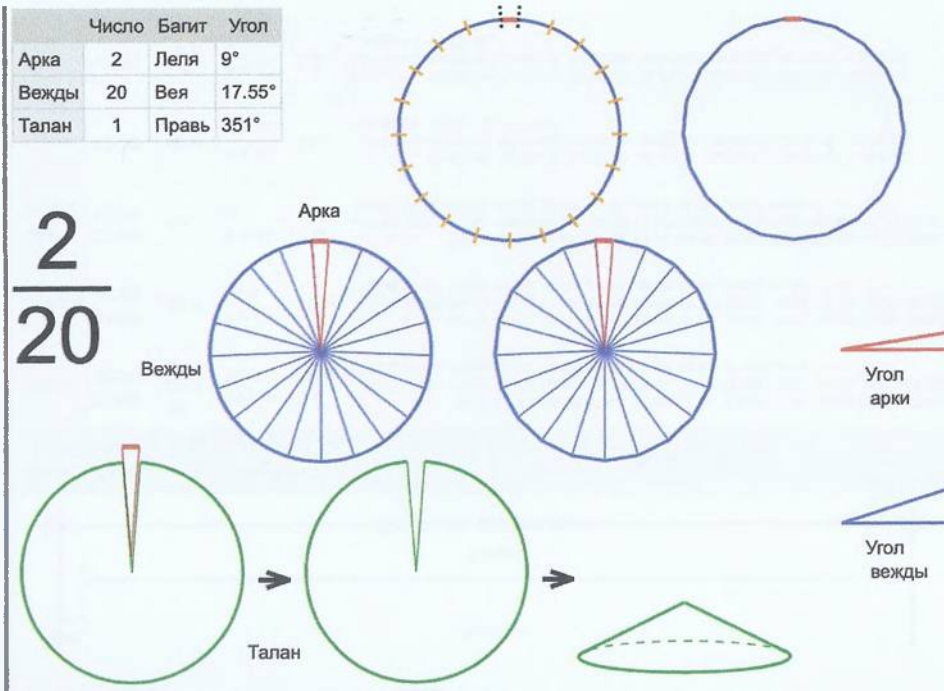

Врем. длит.	Серед. арки	Длительности			Вежи
		Арка	Вежда	Затяг.	
Лето	21/06 12:30	9 дн 3 ч	17 дн 19 ч	3 ч 17 м	26/06 02:04, 13/07 21:25, 31/07 16:45, 18/08 12:06, 05/09 07:26, 23/09 02:47, 10/10 22:07, 28/10 17:28, 15/11 12:48, 03/12 08:09, 21/12 03:30, 07/01 22:50, 25/01 18:11, 12/02 13:31, 02/03 08:52, 20/03 04:12, 06/04 23:33, 24/04 18:53, 12/05 14:14, 30/05 09:34, 17/06 04:55
Месяц	21/07 12:30	18 ч	1 дн 11 ч	16 м 12 с	21/07 21:30, 23/07 08:36, 24/07 19:42, 26/07 06:48, 27/07 17:54, 29/07 05:00, 30/07 16:06, 01/08 03:12, 02/08 14:18, 04/08 01:24, 05/08 12:30, 06/08 23:36, 08/08 10:42, 09/08 21:48, 11/08 08:54, 12/08 20:00, 14/08 07:06, 15/08 18:12, 17/08 05:18, 18/08 16:24, 20/08 03:30
Шест дница	27/06 12:30	3 ч 36 м	7 ч 1 м	3 м 14 с	27/06 14:18, 27/06 21:19, 28/06 04:20, 28/06 11:21, 28/06 18:22, 29/06 01:24, 29/06 08:25, 29/06 15:26, 29/06 22:27, 30/06 05:28, 30/06 12:30, 30/06 19:31, 01/07 02:32, 01/07 09:33, 01/07 16:34, 01/07 23:36, 02/07 06:37, 02/07 13:38, 02/07 20:39, 03/07 03:40, 03/07 10:42
Сутки	12:30	36 м	1 ч 10 м	32 с	12:48:00, 13:58:12, 15:08:24, 16:18:36, 17:28:48, 18:39:00, 19:49:12, 20:59:24, 22:09:36, 23:19:48, 00:30:00, 01:40:12, 02:50:24, 04:00:36, 05:10:48, 06:21:00, 07:31:12, 08:41:24, 09:51:36, 11:01:48, 12:12:00
Час	13:30	1 м 30 с	2 м 56 с	1 с	13:30:45, 13:33:40, 13:36:36, 13:39:31, 13:42:27, 13:45:22, 13:48:18, 13:51:13, 13:54:09, 13:57:04, 14:00:00, 14:02:55, 14:05:51, 14:08:46, 14:11:42, 14:14:37, 14:17:33, 14:20:28, 14:23:24, 14:26:19, 14:29:15