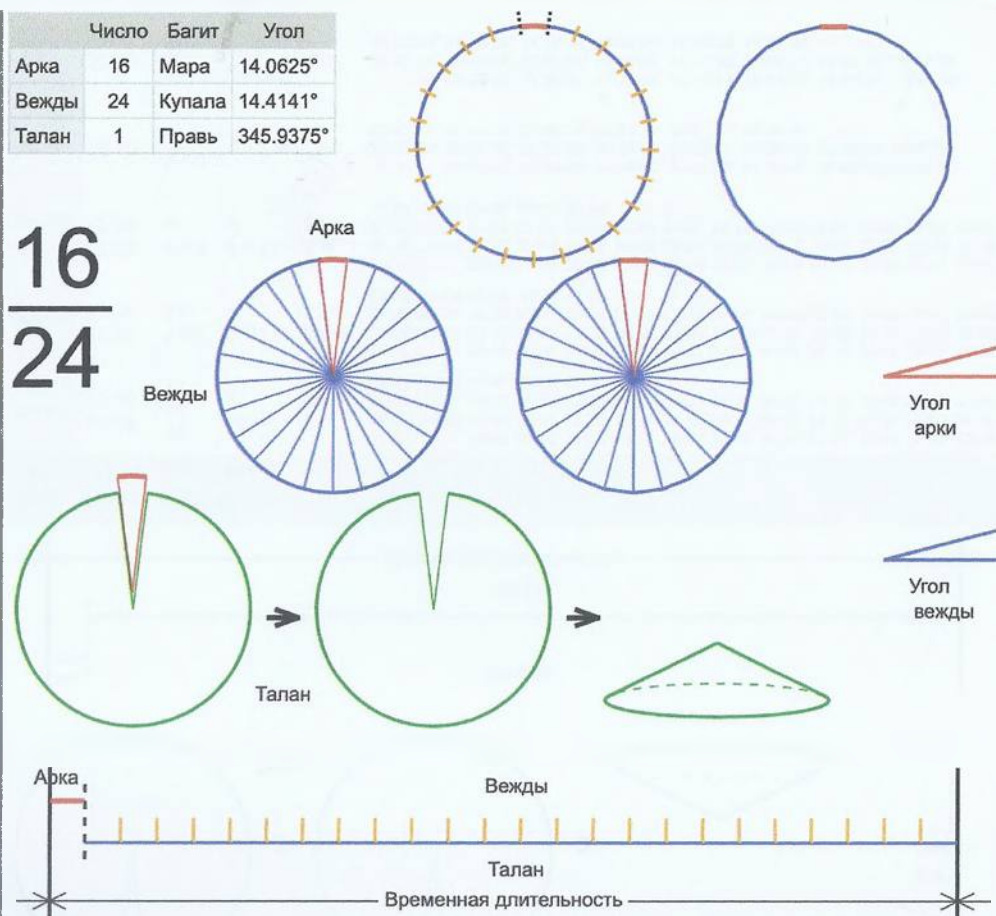

Врем. длит.	Серед. арки	Длительности			Вехи
		Арка	Вежда	Затяг.	
Лето	21/06 12:30	14 дн 6 ч	14 дн 14 ч	5 ч 8 м	28/06 15:42, 13/07 06:41, 27/07 21:40, 11/08 12:39, 26/08 03:38, 09/09 18:37, 24/09 09:36, 09/10 00:35, 23/10 15:34, 07/11 06:33, 21/11 21:32, 06/12 12:31, 21/12 03:30, 04/01 18:28, 19/01 09:27, 03/02 00:26, 17/02 15:25, 04/03 06:24, 18/03 21:23, 02/04 12:22, 17/04 03:21, 01/05 18:20, 16/05 09:19, 31/05 00:18, 14/06 15:17
Месяц	21/07 12:30	1 дн 4 ч	1 дн 4 ч	25 м 19 с	22/07 02:33, 23/07 07:23, 24/07 12:13, 25/07 17:02, 26/07 21:52, 28/07 02:42, 29/07 07:31, 30/07 12:21, 31/07 17:11, 01/08 22:00, 03/08 02:50, 04/08 07:40, 05/08 12:30, 06/08 17:19, 07/08 22:09, 09/08 02:59, 10/08 07:48, 11/08 12:38, 12/08 17:28, 13/08 22:17, 15/08 03:07, 16/08 07:57, 17/08 12:46, 18/08 17:36, 19/08 22:26
Шест дница	27/06 12:30	5 ч 37 м	5 ч 45 м	5 м 4 с	27/06 15:18, 27/06 21:04, 28/06 02:50, 28/06 08:36, 28/06 14:22, 28/06 20:08, 29/06 01:54, 29/06 07:40, 29/06 13:26, 29/06 19:12, 30/06 00:58, 30/06 06:44, 30/06 12:30, 30/06 18:15, 01/07 00:01, 01/07 05:47, 01/07 11:33, 01/07 17:19, 01/07 23:05, 02/07 04:51, 02/07 10:37, 02/07 16:23, 02/07 22:09, 03/07 03:55, 03/07 09:41
Сутки	12:30	56 м 15 с	57 м 39 с	51 с	12:58:07, 13:55:46, 14:53:26, 15:51:05, 16:48:45, 17:46:24, 18:44:03, 19:41:43, 20:39:22, 21:37:01, 22:34:41, 23:32:20, 00:30:00, 01:27:39, 02:25:18, 03:22:58, 04:20:37, 05:18:16, 06:15:56, 07:13:35, 08:11:15, 09:08:54, 10:06:33, 11:04:13, 12:01:52