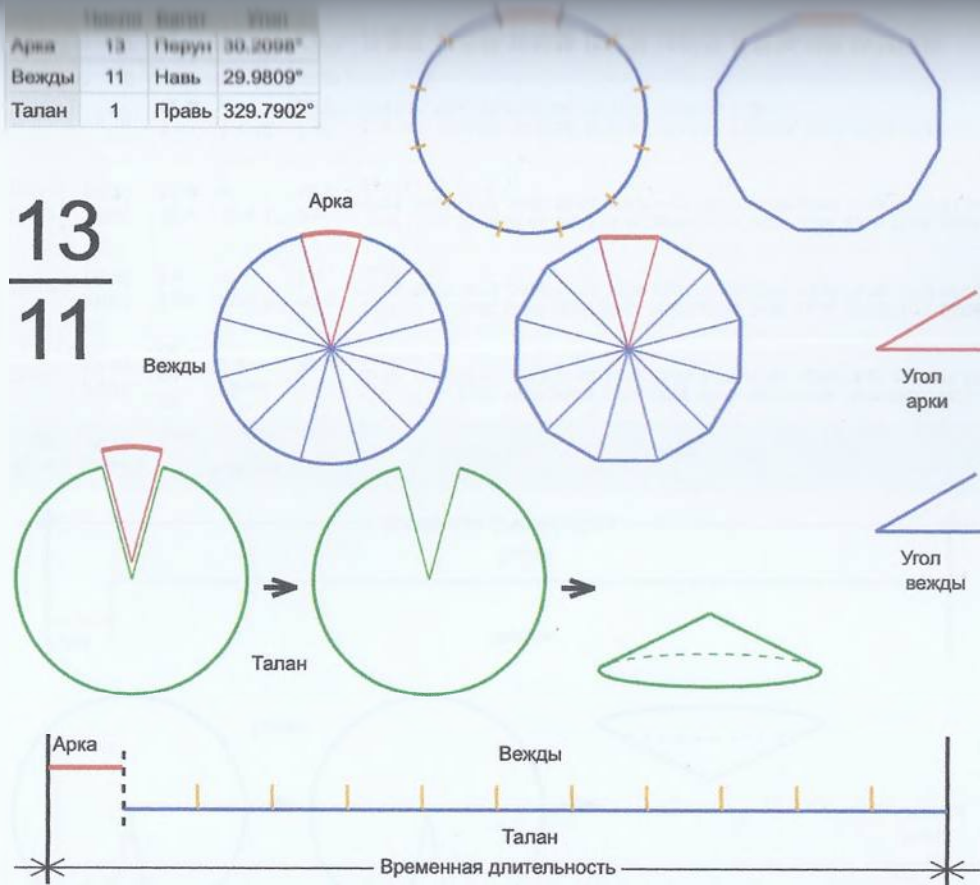

Сутки	12:30	27 м	м	с	08:52:33, 11:16:09
Час	13:30	6 м 9 с	5 м 59 с	5 с	13:33:04, 13:39:03, 13:45:02, 13:51:01, 13:57:00, 14:02:59, 14:08:58, 14:14:57, 14:20:56, 14:26:55

Арка	13	Перун	30.2088°
Вежды	11	Навь	29.9809°
Талан	1	Правь	329.7902°

13
11

Врем. длит.	Сред. арки	Длительности			Вехи
		Арка	Вежда	Затяг.	
Лето	21/06 12:30	30 дн 15 ч	30 дн 10 ч	10 ч 57 м	06/07 20:18, 06/08 06:20, 05/09 16:22, 06/10 02:24, 05/11 12:26, 05/12 22:28, 05/01 08:31, 04/02 18:33, 07/03 04:35, 06/04 14:37, 07/05 00:39, 06/06 10:41
Месяц	21/07 12:30	2 дн 12 ч	2 дн 11 ч	53 м 58 с	22/07 18:42, 25/07 06:40, 27/07 18:38, 30/07 06:35, 01/08 18:33, 04/08 06:31, 06/08 18:28, 09/08 06:26, 11/08 18:24, 14/08 06:21, 16/08 18:19, 19/08 06:17
Шест дница	27/06 12:30	12 ч 5 м	11 ч 59 м	10 м 48 с	27/06 18:32, 28/06 06:32, 28/06 18:31, 29/06 06:31, 29/06 18:30, 30/06 06:30, 30/06 18:29, 01/07 06:29, 01/07 18:28, 02/07 06:28, 02/07 18:27, 03/07 06:27
Сутки	12:30	2 ч	1 ч 59 м	1 м 48 с	13:30:25, 15:30:20, 17:30:16, 19:30:11, 21:30:06, 23:30:02, 01:29:57, 03:29:53, 05:29:48, 07:29:43, 09:29:39, 11:29:34
Час	13:30	5 м 2 с	4 м 60 с	4 с	13:32:31, 13:37:30, 13:42:30, 13:47:30, 13:52:30, 13:57:30, 14:02:29, 14:07:29, 14:12:29, 14:17:29, 14:22:29, 14:27:28

Сутки	12:30	2 ч 12 м	2 ч 10 м	1 м 58 с	13:36:27, 15:47:10, 17:57:52, 20:08:35, 22:19:17, 00:30:00, 02:40:42, 04:51:24, 07:02:07, 09:12:49, 11:23:32
Час	13:30	6 м 33 с	6 м 27 с	6 с	13:32:41, 13:38:12, 13:43:30, 13:49:06, 13:54:33, 14:00:00, 14:05:26, 14:10:53, 14:16:20, 14:21:47, 14:27:15

Арка	13	Перун	27.6923°
Вежды	12	Таня	27.6923°
Талан	1	Правь	332.3077°

13
12