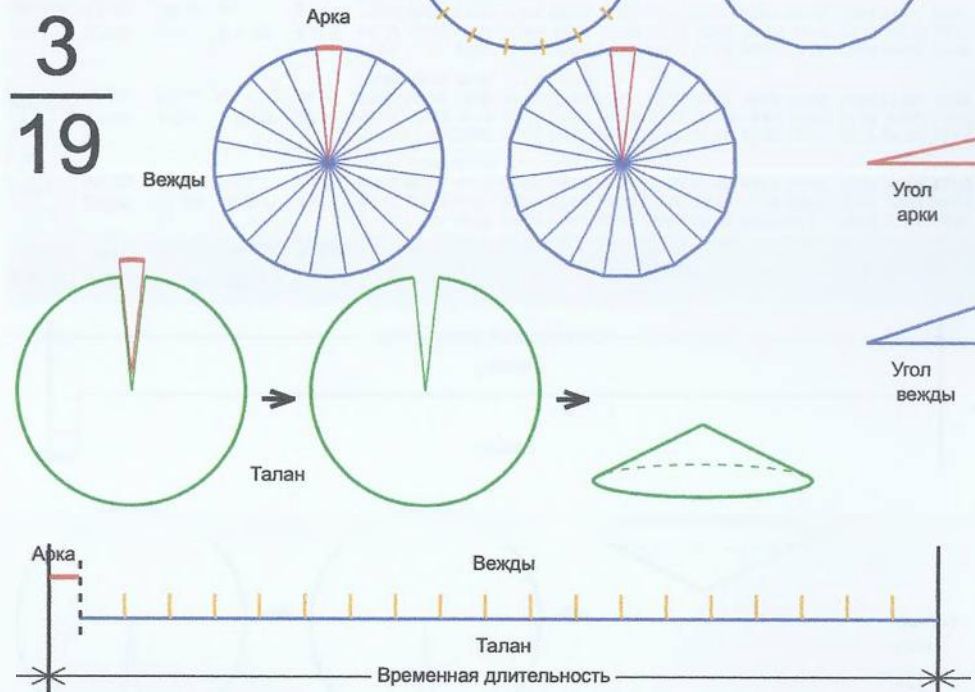

Число	Багит	Угол
Арка	3	Троян	12.6316°
Вежды	19	Стрибог	18.2825°
Талан	1	Правь	347.3684°

$\frac{3}{19}$

Врем. длит.	Серед. арки	Длительности			Веги
		Арка	Вежда	Затяг.	
Лето	21/06 12:30	12 дн 19 ч	18 дн 13 ч	4 ч 36 м	27/06 22:17, 16/07 11:28, 04/08 00:38, 22/08 13:49, 10/09 03:00, 28/09 16:11, 17/10 05:22, 04/11 18:32, 23/11 07:43, 11/12 20:54, 30/12 10:05, 17/01 23:16, 05/02 12:27, 24/02 01:37, 14/03 14:48, 02/04 03:59, 20/04 17:10, 09/05 06:21, 27/05 19:31, 15/06 08:42
Месяц	21/07 12:30	1 дн 1 ч	1 дн 12 ч	22 м 44 с	22/07 01:07, 23/07 13:41, 25/07 02:15, 26/07 14:49, 28/07 03:23, 29/07 15:57, 31/07 04:31, 01/08 17:05, 03/08 05:39, 04/08 18:13, 06/08 06:46, 07/08 19:20, 09/08 07:54, 10/08 20:28, 12/08 09:02, 13/08 21:36, 15/08 10:10, 16/08 22:44, 18/08 11:18, 19/08 23:52
Шест дница	27/06 12:30	5 ч 3 м	7 ч 18 м	4 м 33 с	27/06 15:01, 27/06 22:20, 28/06 05:39, 28/06 12:57, 28/06 20:16, 29/06 03:35, 29/06 10:54, 29/06 18:13, 30/06 01:31, 30/06 08:50, 30/06 16:09, 30/06 23:28, 01/07 06:46, 01/07 14:05, 01/07 21:24, 02/07 04:43, 02/07 12:02, 02/07 19:20, 03/07 02:39, 03/07 09:58
Сутки	12:30	50 м 32 с	1 ч 13 м	45 с	12:55:15, 14:08:23, 15:21:31, 16:34:39, 17:47:47, 19:00:54, 20:14:02, 21:27:10, 22:40:18, 23:53:26, 01:06:33, 02:19:41, 03:32:49, 04:45:57, 05:59:05, 07:12:12, 08:25:20, 09:38:28, 10:51:36, 12:04:44
Час	13:30	2 м 6 с	3 м 3 с	2 с	13:31:03, 13:34:05, 13:37:08, 13:40:11, 13:43:14, 13:46:17, 13:49:20, 13:52:22, 13:55:25, 13:58:28, 14:01:31, 14:04:34, 14:07:37, 14:10:39, 14:13:42, 14:16:45, 14:19:48, 14:22:51, 14:25:54, 14:28:56

	Число	Багит	Угол
Арка	3	Троян	12°
Вежды	20	Вея	17.4°
Талан	1	Правь	348°

$\frac{3}{20}$