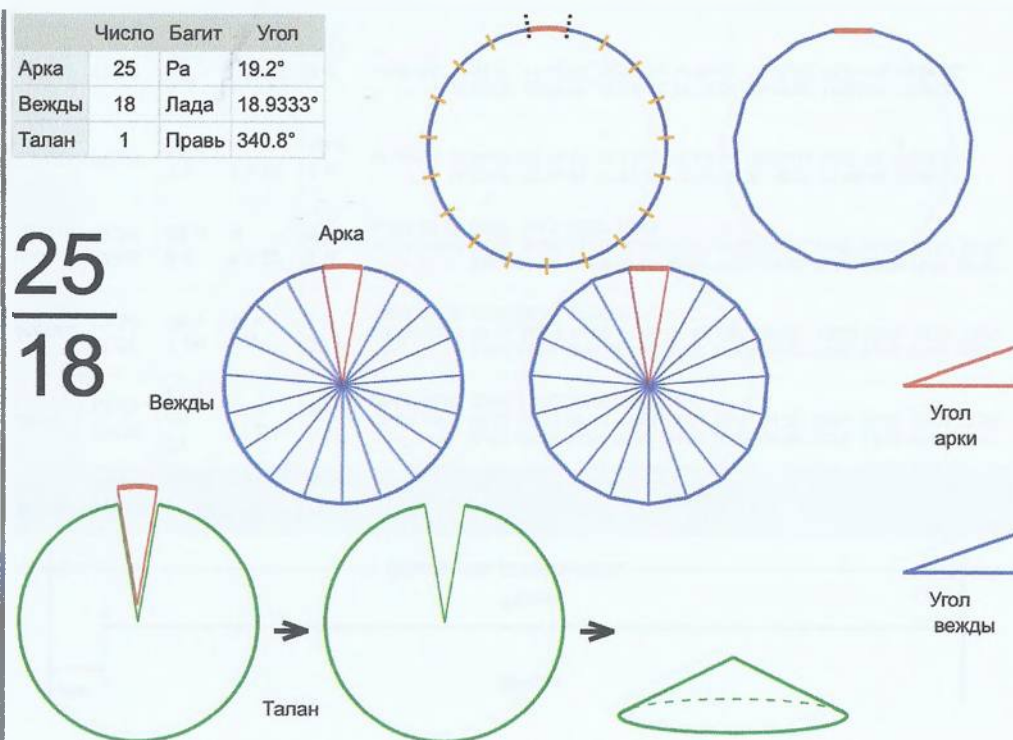

Врем. длит.	Серед. арки	Длительности			Вехи
		Арка	Вежда	Затяг.	
Лето	21/06 12:30	19 дн 11 ч	19 дн 5 ч	6 ч 54 м	01/07 06:15, 20/07 11:17, 08/08 16:18, 27/08 21:20, 16/09 02:22, 05/10 07:23, 24/10 12:25, 12/11 17:26, 01/12 22:28, 21/12 03:30, 09/01 08:31, 28/01 13:33, 16/02 18:34, 07/03 23:36, 27/03 04:38, 15/04 09:39, 04/05 14:41, 23/05 19:42, 12/06 00:44
Месяц	21/07 12:30	1 дн 14 ч	1 дн 13 ч	34 м 5 с	22/07 07:42, 23/07 21:34, 25/07 11:26, 27/07 01:18, 28/07 15:10, 30/07 05:02, 31/07 18:54, 02/08 08:46, 03/08 22:38, 05/08 12:30, 07/08 02:22, 08/08 16:14, 10/08 06:06, 11/08 19:58, 13/08 09:50, 14/08 23:42, 16/08 13:34, 18/08 03:26, 19/08 17:18
Шест дница	27/06 12:30	7 ч 40 м	7 ч 34 м	6 м 49 с	27/06 16:20, 27/06 23:54, 28/06 07:29, 28/06 15:03, 28/06 22:38, 29/06 06:12, 29/06 13:46, 29/06 21:21, 30/06 04:55, 30/06 12:30, 30/06 20:04, 01/07 03:38, 01/07 11:13, 01/07 18:47, 02/07 02:22, 02/07 09:56, 02/07 17:30, 03/07 01:05, 03/07 08:39
Сутки	12:30	1 ч 16 м	1 ч 15 м	1 м 8 с	13:08:24, 14:24:08, 15:39:52, 16:55:36, 18:11:20, 19:27:04, 20:42:48, 21:58:32, 23:14:16, 00:30:00, 01:45:44, 03:01:28, 04:17:12, 05:32:56, 06:48:40, 08:04:24, 09:20:08, 10:35:52, 11:51:36