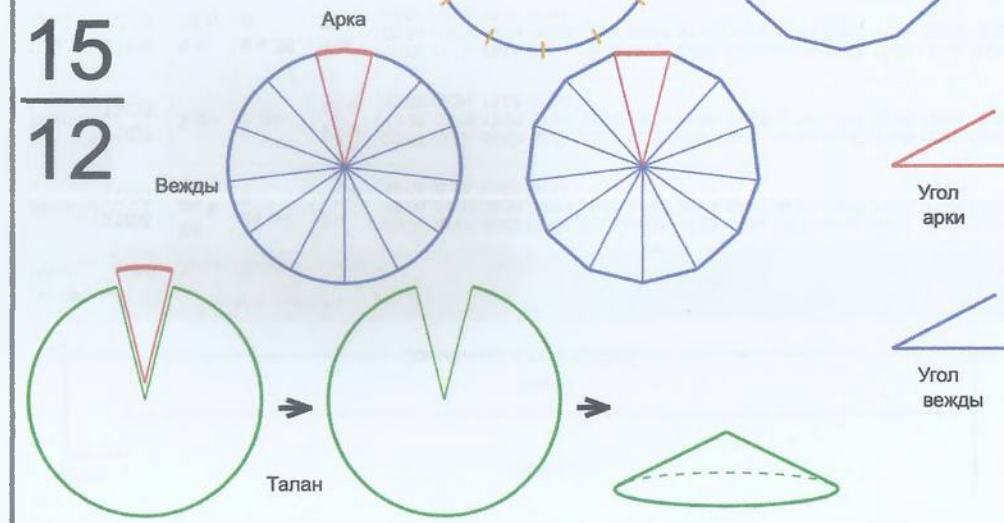

Врем. длит.	Серед. арки	Длительности			Вехи
		Арка	Вежда	Затяг.	
Лето	21/06 12:30	26 дн 9 ч	28 дн 1 ч	10 ч 6 м	05/07 17:24, 02/08 19:05, 30/08 20:46, 27/09 22:27, 26/10 00:08, 23/11 01:49, 21/12 03:30, 18/01 05:11, 15/02 06:52, 15/03 08:33, 12/04 10:14, 10/05 11:55, 07/06 13:36
Месяц	21/07 12:30	2 дн 8 ч	2 дн 7 ч	49 м 48 с	22/07 16:30, 24/07 23:50, 27/07 07:10, 29/07 14:30, 31/07 21:50, 03/08 05:10, 05/08 12:30, 07/08 19:50, 10/08 03:10, 12/08 10:30, 14/08 17:50, 17/08 01:10, 19/08 08:30
Шест дница	27/06 12:30	11 ч 12 м	11 ч 4 м	9 м 58 с	27/06 18:06, 28/06 05:10, 28/06 16:14, 29/06 03:18, 29/06 14:22, 30/06 01:26, 30/06 12:30, 30/06 23:34, 01/07 10:38, 01/07 21:42, 02/07 08:46, 02/07 19:50, 03/07 06:54
Сутки	12:30	1 ч 52 м	1 ч 50 м	1 м 40 с	13:26:00, 15:16:40, 17:07:20, 18:58:00, 20:48:40, 22:39:20, 00:30:00, 02:20:40, 04:11:20, 06:02:00, 07:52:40, 09:43:20, 11:34:00
Час	13:30	4 м 40 с	4 м 37 с	4 с	13:32:20, 13:36:56, 13:41:33, 13:46:10, 13:50:46, 13:55:23, 14:00:00, 14:04:36, 14:09:13, 14:13:50, 14:18:26, 14:23:03, 14:27:40