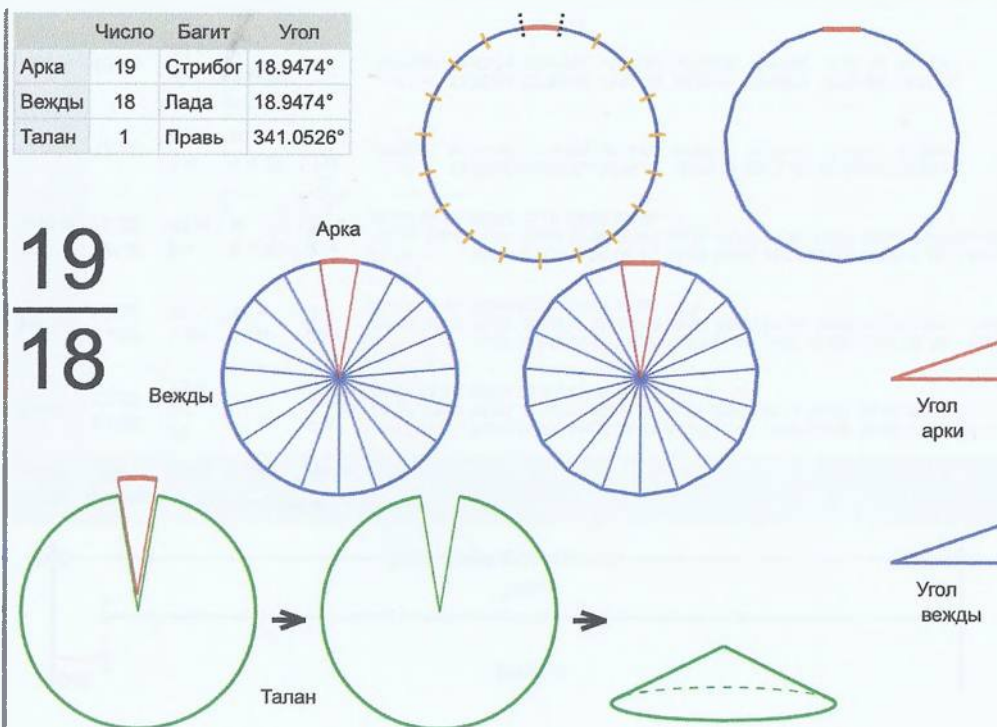

Врем. длит.	Серед. арки	Длительности			Вехи
		Арка	Вежда	Затяг.	
Лето	21/06 12:30	19 дн 5 ч	19 дн 5 ч	6 ч 55 м	01/07 03:11, 20/07 08:33, 08/08 13:55, 27/08 19:17, 16/09 00:39, 05/10 06:01, 24/10 11:23, 12/11 16:45, 01/12 22:07, 21/12 03:30, 09/01 08:52, 28/01 14:14, 16/02 19:36, 08/03 00:58, 27/03 06:20, 15/04 11:42, 04/05 17:04, 23/05 22:26, 12/06 03:48
Месяц	21/07 12:30	1 дн 13 ч	1 дн 13 ч	34 м 6 с	22/07 07:26, 23/07 21:20, 25/07 11:14, 27/07 01:07, 28/07 15:01, 30/07 04:55, 31/07 18:48, 02/08 08:42, 03/08 22:36, 05/08 12:30, 07/08 02:23, 08/08 16:17, 10/08 06:11, 11/08 20:04, 13/08 09:58, 14/08 23:52, 16/08 13:45, 18/08 03:39, 19/08 17:33
Шест дница	27/06 12:30	7 ч 34 м	7 ч 34 м	6 м 49 с	27/06 16:17, 27/06 23:52, 28/06 07:26, 28/06 15:01, 28/06 22:36, 29/06 06:11, 29/06 13:45, 29/06 21:20, 30/06 04:55, 30/06 12:30, 30/06 20:04, 01/07 03:39, 01/07 11:14, 01/07 18:48, 02/07 02:23, 02/07 09:58, 02/07 17:33, 03/07 01:07, 03/07 08:42
Сутки	12:30	1 ч 15 м	1 ч 15 м	1 м 8 с	13:07:53, 14:23:41, 15:39:28, 16:55:15, 18:11:03, 19:26:50, 20:42:37, 21:58:25, 23:14:12, 00:30:00, 01:45:47, 03:01:34, 04:17:22, 05:33:09, 06:48:56, 08:04:44, 09:20:31, 10:36:18, 11:52:06