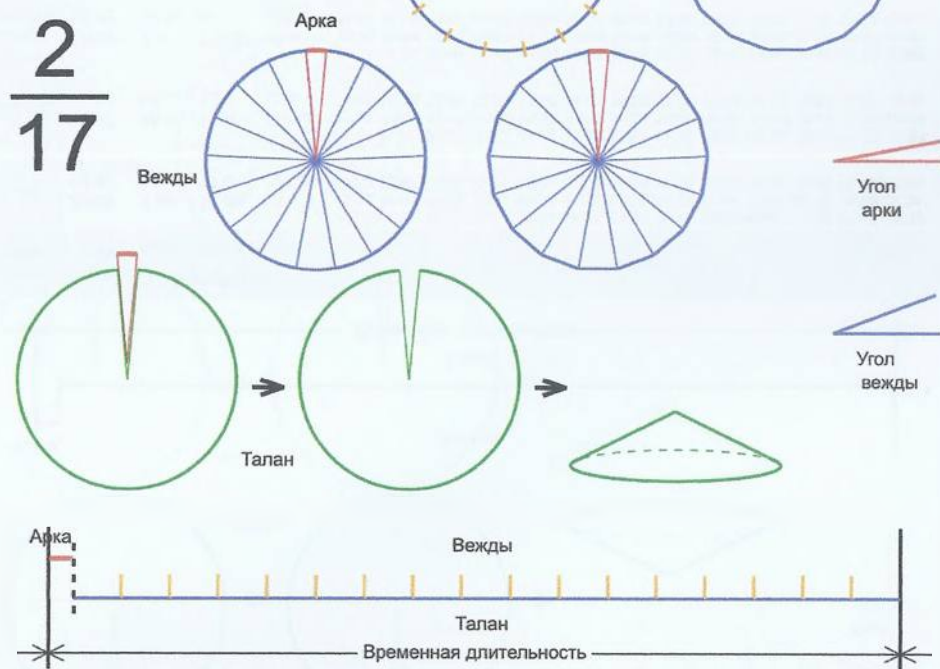

Число	Багит	Угол
Арка	2	Леля	10.5882°
Вежды	17	Хорс	20.5536°
Талан	1	Правь	349.4118°

$\frac{2}{17}$

Врем. длит.	Серед. арки	Длительности			Вехи
		Арка	Вежда	Затяг.	
Лето	21/06 12:30	10 дн 17 ч	20 дн 20 ч	3 ч 52 м	26/06 21:24, 17/07 17:53, 07/08 14:22, 28/08 10:51, 18/09 07:20, 09/10 03:48, 30/10 00:17, 19/11 20:46, 10/12 17:15, 31/12 13:44, 21/01 10:13, 11/02 06:42, 04/03 03:11, 24/03 23:39, 14/04 20:08, 05/05 16:37, 26/05 13:06, 16/06 09:35
Месяц	21/07 12:30	21 ч 10 м	1 дн 17 ч	19 м 4 с	21/07 23:05, 23/07 16:11, 25/07 09:18, 27/07 02:24, 28/07 19:31, 30/07 12:37, 01/08 05:43, 02/08 22:50, 04/08 15:56, 06/08 09:03, 08/08 02:09, 09/08 19:16, 11/08 12:22, 13/08 05:28, 14/08 22:35, 16/08 15:41, 18/08 08:48, 20/08 01:54
Шест дница	27/06 12:30	4 ч 14 м	8 ч 13 м	3 м 49 с	27/06 14:37, 27/06 22:50, 28/06 07:03, 28/06 15:16, 28/06 23:30, 29/06 07:43, 29/06 15:56, 30/06 00:10, 30/06 08:23, 30/06 16:36, 01/07 00:49, 01/07 09:03, 01/07 17:16, 02/07 01:29, 02/07 09:43, 02/07 17:56, 03/07 02:09, 03/07 10:22
Сутки	12:30	42 м 21 с	1 ч 22 м	38 с	12:51:10, 14:13:23, 15:35:36, 16:57:49, 18:20:02, 19:42:14, 21:04:27, 22:26:40, 23:48:53, 01:11:06, 02:33:19, 03:55:32, 05:17:45, 06:39:57, 08:02:10, 09:24:23, 10:46:36, 12:08:49
Час	13:30	1 м 46 с	3 м 26 с	2 с	13:30:52, 13:34:18, 13:37:44, 13:41:09, 13:44:35, 13:48:00, 13:51:26, 13:54:51, 13:58:17, 14:01:42, 14:05:08, 14:08:33, 14:11:59, 14:15:24, 14:18:50, 14:22:15, 14:25:41, 14:29:07

	Число	Багит	Угол
Арка	2	Леля	10°
Вежды	18	Лада	19.4444°
Талан	1	Правь	350°

$\frac{2}{18}$