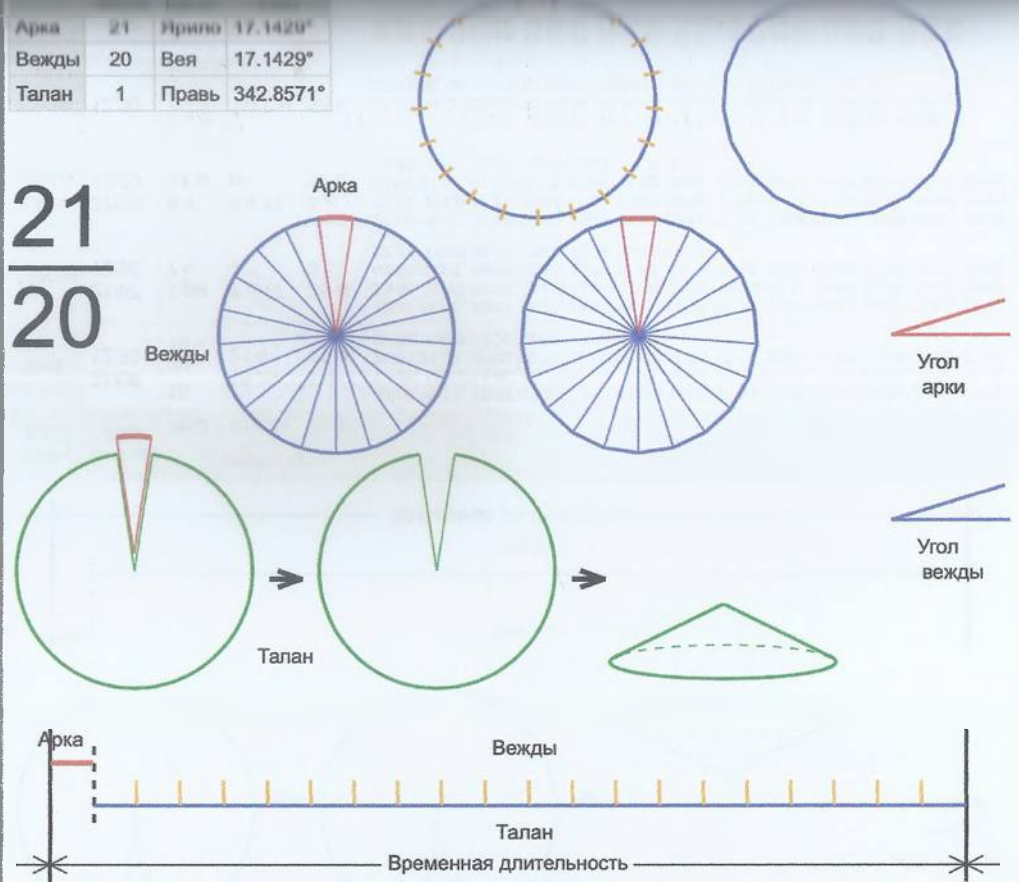

Врем. длит.	Серед. арки	Длительности			Вехи
		Арка	Вежда	Затяг.	
Лето	21/06 12:30	17 дн 9 ч	17 дн 9 ч	6 ч 15 м	30/06 05:12, 17/07 14:38, 04/08 00:04, 21/08 09:30, 07/09 18:55, 25/09 04:21, 12/10 13:47, 29/10 23:12, 16/11 08:38, 03/12 18:04, 21/12 03:30, 07/01 12:55, 24/01 22:21, 11/02 07:47, 28/02 17:12, 18/03 02:38, 04/04 12:04, 21/04 21:30, 09/05 06:55, 26/05 16:21, 13/06 01:47
Месяц	21/07 12:30	1 дн 10 ч	1 дн 10 ч	30 м 51 с	22/07 05:38, 23/07 15:55, 25/07 02:12, 26/07 12:30, 27/07 22:47, 29/07 09:04, 30/07 19:21, 01/08 05:38, 02/08 15:55, 04/08 02:12, 05/08 12:30, 06/08 22:47, 08/08 09:04, 09/08 19:21, 11/08 05:38, 12/08 15:55, 14/08 02:12, 15/08 12:30, 16/08 22:47, 18/08 09:04, 19/08 19:21
Шест дница	27/06 12:30	6 ч 51 м	6 ч 51 м	6 м 10 с	27/06 15:55, 27/06 22:47, 28/06 05:38, 28/06 12:30, 28/06 19:21, 29/06 02:12, 29/06 09:04, 29/06 15:55, 29/06 22:47, 30/06 05:38, 30/06 12:30, 30/06 19:21, 01/07 02:12, 01/07 09:04, 01/07 15:55, 01/07 22:47, 02/07 05:38, 02/07 12:30, 02/07 19:21, 03/07 02:12, 03/07 09:04
Сутки	12:30	1 ч 8 м	1 ч 8 м	1 м 2 с	13:04:17, 14:12:51, 15:21:25, 16:30:00, 17:38:34, 18:47:08, 19:55:42, 21:04:17, 22:12:51, 23:21:25, 00:30:00, 01:38:34, 02:47:08, 03:55:42, 05:04:17, 06:12:51, 07:21:25, 08:30:00, 09:38:34, 10:47:08, 11:55:42
Час	13:30	2 м 51 с	2 м 51 с	3 с	13:31:25, 13:34:17, 13:37:08, 13:40:00, 13:42:51, 13:45:42, 13:48:34, 13:51:25, 13:54:17, 13:57:08, 14:00:00, 14:02:51, 14:05:42, 14:08:34, 14:11:25, 14:14:17, 14:17:08, 14:20:00, 14:22:51, 14:25:42, 14:28:34