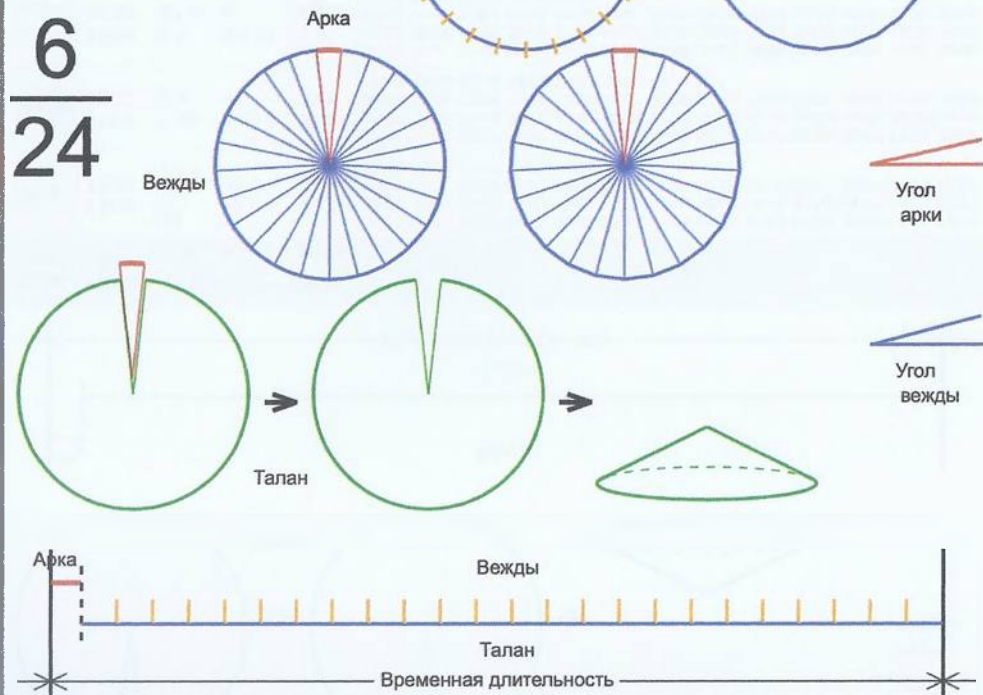

Врем. длит.	Серед. арки	Длительности			Веки
		Арка	Вежда	Затяг.	
Лето	21/06 12:30	12 дн 16 ч	14 дн 16 ч	4 ч 33 м	27/06 20:41, 12/07 13:15, 27/07 05:49, 10/08 22:23, 25/08 14:57, 09/09 07:31, 24/09 00:05, 08/10 16:39, 23/10 09:13, 07/11 01:47, 21/11 18:21, 06/12 10:55, 21/12 03:30, 04/01 20:04, 19/01 12:38, 03/02 05:12, 17/02 21:46, 04/03 14:20, 19/03 06:54, 02/04 23:28, 17/04 16:02, 02/05 08:36, 17/05 01:10, 31/05 17:44, 15/06 10:18
Месяц	21/07 12:30	1 дн 1 ч	1 дн 4 ч	22 м 30 с	22/07 01:00, 23/07 05:57, 24/07 10:55, 25/07 15:52, 26/07 20:50, 28/07 01:47, 29/07 06:45, 30/07 11:42, 31/07 16:40, 01/08 21:37, 03/08 02:35, 04/08 07:32, 05/08 12:30, 06/08 17:27, 07/08 22:25, 09/08 03:22, 10/08 08:20, 11/08 13:17, 12/08 18:15, 13/08 23:12, 15/08 04:10, 16/08 09:07, 17/08 14:05, 18/08 19:02, 20/08 00:00
Шест дница	27/06 12:30	5 ч	5 ч 47 м	4 м 30 с	27/06 15:00, 27/06 20:47, 28/06 02:35, 28/06 08:22, 28/06 14:10, 28/06 19:57, 29/06 01:45, 29/06 07:32, 29/06 13:20, 29/06 19:07, 30/06 00:55, 30/06 06:42, 30/06 12:30, 30/06 18:17, 01/07 00:05, 01/07 05:52, 01/07 11:40, 01/07 17:27, 01/07 23:15, 02/07 05:02, 02/07 10:50, 02/07 16:37, 02/07 22:25, 03/07 04:12, 03/07 10:00
Сутки	12:30	50 м	57 м 55 с	45 с	12:55:00, 13:52:55, 14:50:50, 15:48:45, 16:46:40, 17:44:35, 18:42:30, 19:40:25, 20:38:20, 21:36:15, 22:34:10, 23:32:05, 00:30:00, 01:27:55, 02:25:50, 03:23:45, 04:21:40, 05:19:35, 06:17:30, 07:15:25, 08:13:20, 09:11:15, 10:09:10, 11:07:05, 12:05:00