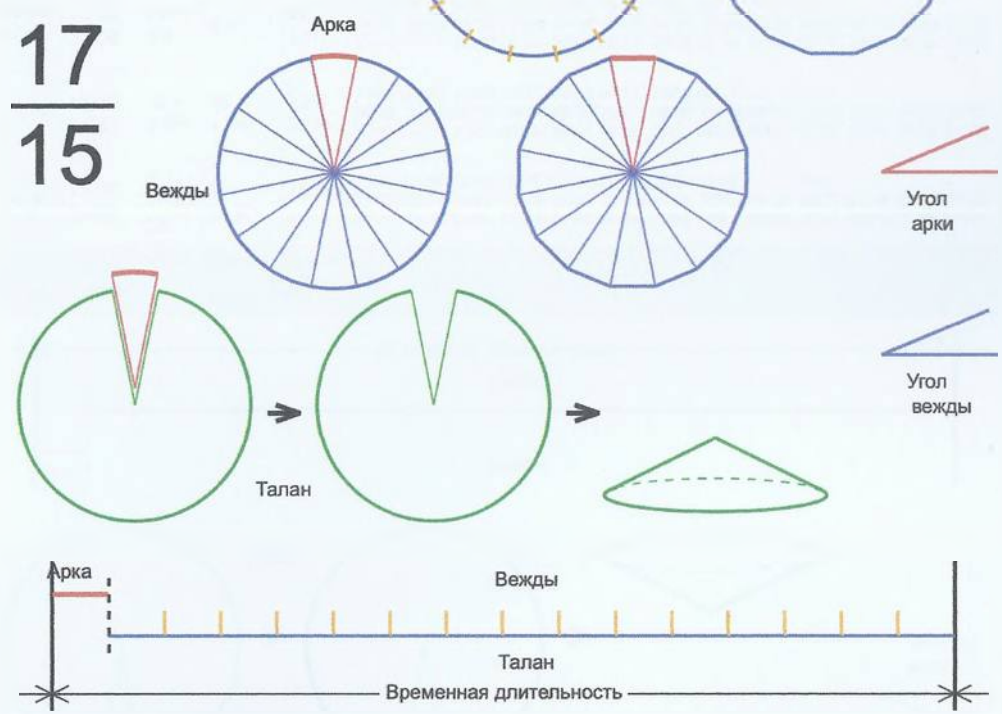

Арка	17	Ведра	22 10041°
Ведра	16	Спальня	22.4041°
Талан	1	Правь	337.4118°

17
15

Врем. длит.	Серед. арки	Длительности			Вехи
		Арка	Вежда	Затяг.	
Лето	21/06 12:30	22 дн 22 ч	22 дн 19 ч	8 ч 12 м	02/07 23:30, 25/07 19:14, 17/08 14:58, 09/09 10:42, 02/10 06:26, 25/10 02:10, 16/11 21:54, 09/12 17:38, 01/01 13:21, 24/01 09:05, 16/02 04:49, 11/03 00:33, 02/04 20:17, 25/04 16:01, 18/05 11:45, 10/06 07:29
Месяц	21/07 12:30	1 дн 21 ч	1 дн 20 ч	40 м 29 с	22/07 11:05, 24/07 08:04, 26/07 05:03, 28/07 02:03, 29/07 23:02, 31/07 20:01, 02/08 17:01, 04/08 14:00, 06/08 10:59, 08/08 07:58, 10/08 04:58, 12/08 01:57, 13/08 22:56, 15/08 19:56, 17/08 16:55, 19/08 13:54
Шест дница	27/06 12:30	9 ч 2 м	8 ч 59 м	8 м 6 с	27/06 17:01, 28/06 02:00, 28/06 11:00, 28/06 20:00, 29/06 05:00, 29/06 14:00, 29/06 23:00, 30/06 08:00, 30/06 16:59, 01/07 01:59, 01/07 10:59, 01/07 19:59, 02/07 04:59, 02/07 13:59, 02/07 22:59, 03/07 07:58
Сутки	12:30	1 ч 30 м	1 ч 29 м	1 м 21 с	13:15:10, 14:45:09, 16:15:07, 17:45:06, 19:15:04, 20:45:03, 22:15:02, 23:45:00, 01:14:59, 02:44:57, 04:14:56, 05:44:55, 07:14:53, 08:44:52, 10:14:50, 11:44:49
Час	13:30	3 м 46 с	3 м 45 с	3 с	13:31:52, 13:35:37, 13:39:22, 13:43:07, 13:46:52, 13:50:37, 13:54:22, 13:58:07, 14:01:52, 14:05:37, 14:09:22, 14:13:07, 14:16:52, 14:20:37, 14:24:22, 14:28:07

Арка	17	Ведра	21 1705°
Ведра	16	Мара	21 1705°
Талан	1	Правь	338.8235°

17
16