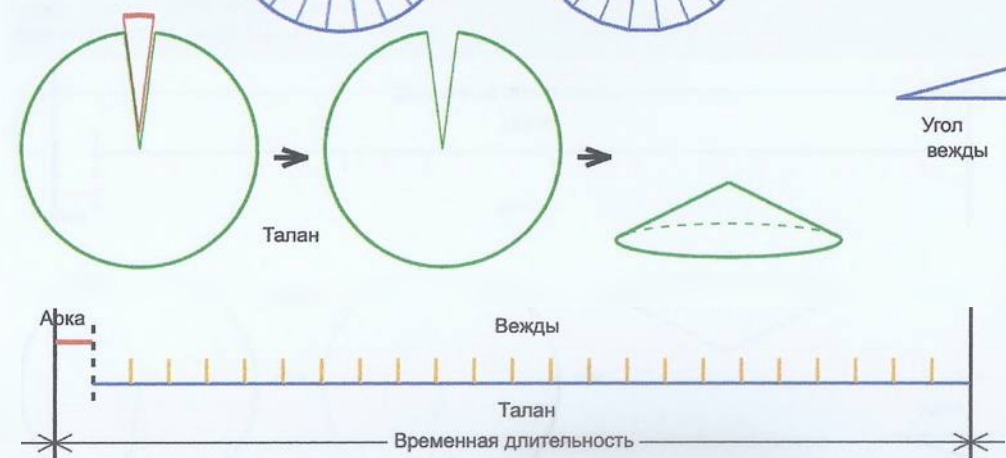

	Число	Багит	Угол
Арка	20	Вея	14.8696°
Вежды	23	Род	15.0057°
Талан	1	Правь	345.1304°

20
23

Врем. длит.	Серед. арки	Длительности			Вехи
		Арка	Вежда	Затяг.	
Лето	21/06 12:30	15 дн 2 ч	15 дн 5 ч	5 ч 25 м	29/06 01:32, 14/07 06:55, 29/07 12:18, 13/08 17:42, 28/08 23:05, 13/09 04:28, 28/09 09:51, 13/10 15:15, 28/10 20:38, 13/11 02:01, 28/11 07:25, 13/12 12:48, 28/12 18:11, 12/01 23:34, 28/01 04:58, 12/02 10:21, 27/02 15:44, 14/03 21:08, 30/03 02:31, 14/04 07:54, 29/04 13:17, 14/05 18:41, 30/05 00:04, 14/06 05:27
Месяц	21/07 12:30	1 дн 5 ч	1 дн 6 ч	26 м 46 с	22/07 03:22, 23/07 09:22, 24/07 15:23, 25/07 21:24, 27/07 03:24, 28/07 09:25, 29/07 15:26, 30/07 21:26, 01/08 03:27, 02/08 09:28, 03/08 15:28, 04/08 21:29, 06/08 03:30, 07/08 09:31, 08/08 15:31, 09/08 21:32, 11/08 03:33, 12/08 09:33, 13/08 15:34, 14/08 21:35, 16/08 03:35, 17/08 09:36, 18/08 15:37, 19/08 21:37
Шест дница	27/06 12:30	5 ч 56 м	6 ч	5 м 21 с	27/06 15:28, 27/06 21:28, 28/06 03:28, 28/06 09:28, 28/06 15:28, 28/06 21:29, 29/06 03:29, 29/06 09:29, 29/06 15:29, 29/06 21:29, 30/06 03:29, 30/06 09:29, 30/06 15:30, 30/06 21:30, 01/07 03:30, 01/07 09:30, 01/07 15:30, 01/07 21:30, 02/07 03:30, 02/07 09:31, 02/07 15:31, 02/07 21:31, 03/07 03:31, 03/07 09:31
Сутки	12:30	59 м 20 с	1 ч	54 с	12:59:44, 13:59:45, 14:59:47, 15:59:48, 16:59:49, 17:59:51, 18:59:52, 19:59:53, 20:59:55, 21:59:56, 22:59:57, 23:59:58, 01:00:00, 02:00:02, 03:00:03, 04:00:04, 05:00:05, 06:00:07, 07:00:08, 08:00:10, 09:00:11, 10:00:13, 11:00:14, 12:00:15