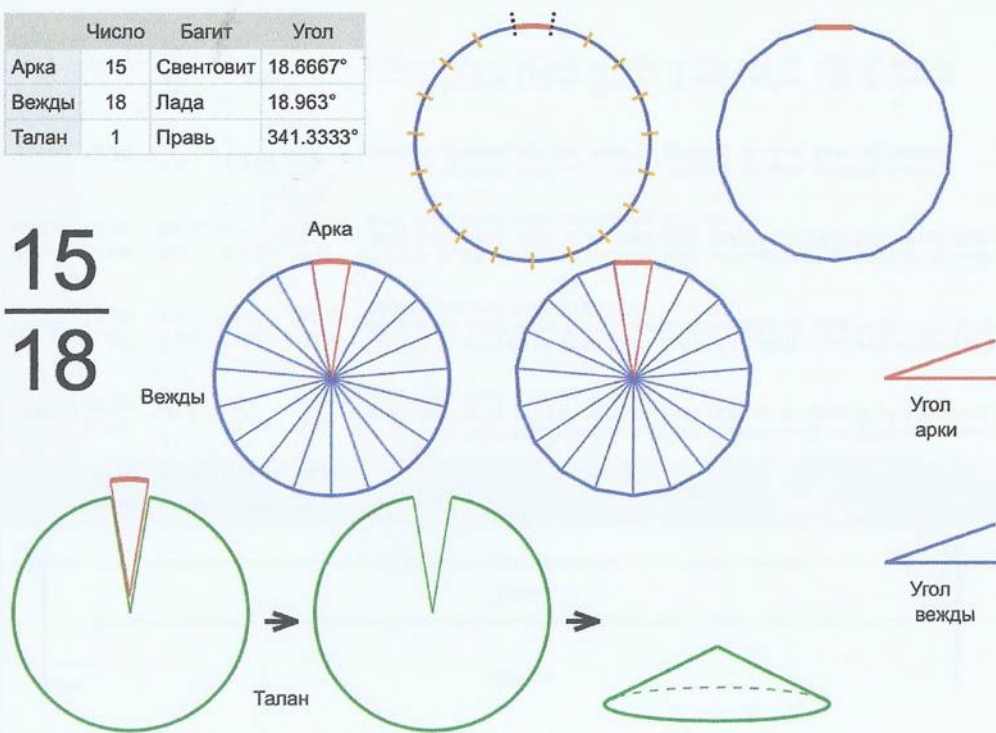

Врем. длит.	Серед. арки	Длительности			Вехи
		Арка	Вежда	Затяг.	
Лето	21/06 12:30	18 дн 22 ч	19 дн 5 ч	6 ч 49 м	30/06 23:46, 20/07 05:30, 08/08 11:15, 27/08 17:00, 15/09 22:45, 05/10 04:30, 24/10 10:15, 12/11 16:00, 01/12 21:45, 21/12 03:30, 09/01 09:14, 28/01 14:59, 16/02 20:44, 08/03 02:29, 27/03 08:14, 15/04 13:59, 04/05 19:44, 24/05 01:29, 12/06 07:14
Месяц	21/07 12:30	1 дн 13 ч	1 дн 13 ч	33 м 36 с	22/07 07:10, 23/07 21:05, 25/07 11:01, 27/07 00:56, 28/07 14:52, 30/07 04:47, 31/07 18:43, 02/08 08:38, 03/08 22:34, 05/08 12:30, 07/08 02:25, 08/08 16:21, 10/08 06:16, 11/08 20:12, 13/08 10:07, 15/08 00:03, 16/08 13:58, 18/08 03:54, 19/08 17:50
Шест дница	27/06 12:30	7 ч 28 м	7 ч 35 м	6 м 43 с	27/06 16:14, 27/06 23:49, 28/06 07:24, 28/06 14:59, 28/06 22:34, 29/06 06:09, 29/06 13:44, 29/06 21:19, 30/06 04:54, 30/06 12:30, 30/06 20:05, 01/07 03:40, 01/07 11:15, 01/07 18:50, 02/07 02:25, 02/07 10:00, 02/07 17:35, 03/07 01:10, 03/07 08:46
Сутки	12:30	1 ч 14 м	1 ч 15 м	1 м 7 с	13:07:20, 14:23:11, 15:39:02, 16:54:53, 18:10:44, 19:26:35, 20:42:26, 21:58:17, 23:14:08, 00:30:00, 01:45:51, 03:01:42, 04:17:33, 05:33:24, 06:49:15, 08:05:06, 09:20:57, 10:36:48, 11:52:40