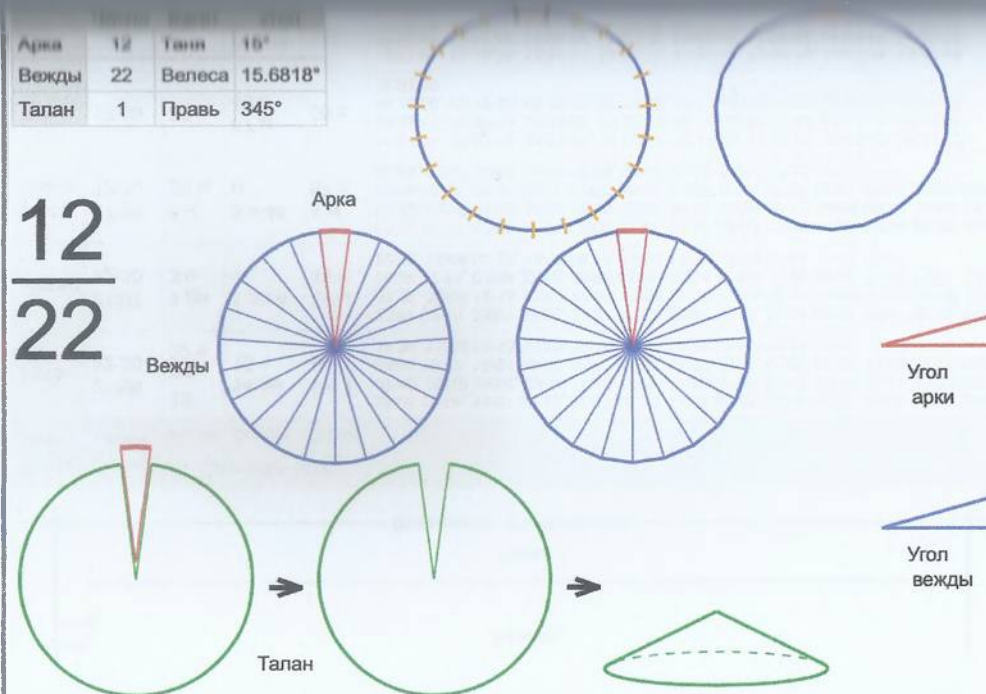

Врем. длит.	Серед. арки	Длительности			Вехи
		Арка	Вежда	Затяг.	
Лето	21/06 12:30	15 дн 5 ч	15 дн 21 ч	5 ч 28 м	29/06 03:07, 15/07 00:58, 30/07 22:49, 15/08 20:40, 31/08 18:32, 16/09 16:23, 02/10 14:14, 18/10 12:05, 03/11 09:56, 19/11 07:47, 05/12 05:38, 21/12 03:30, 06/01 01:21, 21/01 23:12, 06/02 21:03, 22/02 18:54, 10/03 16:45, 26/03 14:36, 11/04 12:27, 27/04 10:19, 13/05 08:10, 29/05 06:01, 14/06 03:52
Месяц	21/07 12:30	1 дн 6 ч	1 дн 7 ч	27 м	22/07 03:30, 23/07 10:51, 24/07 18:13, 26/07 01:35, 27/07 08:57, 28/07 16:19, 29/07 23:40, 31/07 07:02, 01/08 14:24, 02/08 21:46, 04/08 05:08, 05/08 12:30, 06/08 19:51, 08/08 03:13, 09/08 10:35, 10/08 17:57, 12/08 01:19, 13/08 08:40, 14/08 16:02, 15/08 23:24, 17/08 06:46, 18/08 14:08, 19/08 21:30
Шест дница	27/06 12:30	6 ч 17 м	6 ч 16 м	5 м 24 с	27/06 15:30, 27/06 21:46, 28/06 04:02, 28/06 10:19, 28/06 16:35, 28/06 22:51, 29/06 05:08, 29/06 11:24, 29/06 17:40, 29/06 23:57, 30/06 06:13, 30/06 12:30, 30/06 18:46, 01/07 01:02, 01/07 07:19, 01/07 13:35, 01/07 19:51, 02/07 02:08, 02/07 08:24, 02/07 14:40, 02/07 20:57, 03/07 03:13, 03/07 09:30
Сутки	12:30	1 ч	1 ч 2 м	54 с	13:00:00, 14:02:43, 15:05:27, 16:08:10, 17:10:54, 18:13:38, 19:16:21, 20:19:05, 21:21:49, 22:24:32, 23:27:16, 00:30:00, 01:32:43, 02:35:27, 03:38:10, 04:40:54, 05:43:38, 06:46:21, 07:49:05, 08:51:49, 09:54:32, 10:57:16, 12:00:00
Час	13:30	2 м 30 с	2 м 37 с	2 с	13:31:15, 13:33:51, 13:36:28, 13:39:05, 13:41:42, 13:44:19, 13:46:55, 13:49:32, 13:52:09, 13:54:46, 13:57:23, 14:00:00, 14:02:36, 14:05:13, 14:07:50, 14:10:27, 14:13:04, 14:15:40, 14:18:17, 14:20:54, 14:23:31, 14:26:08, 14:28:45