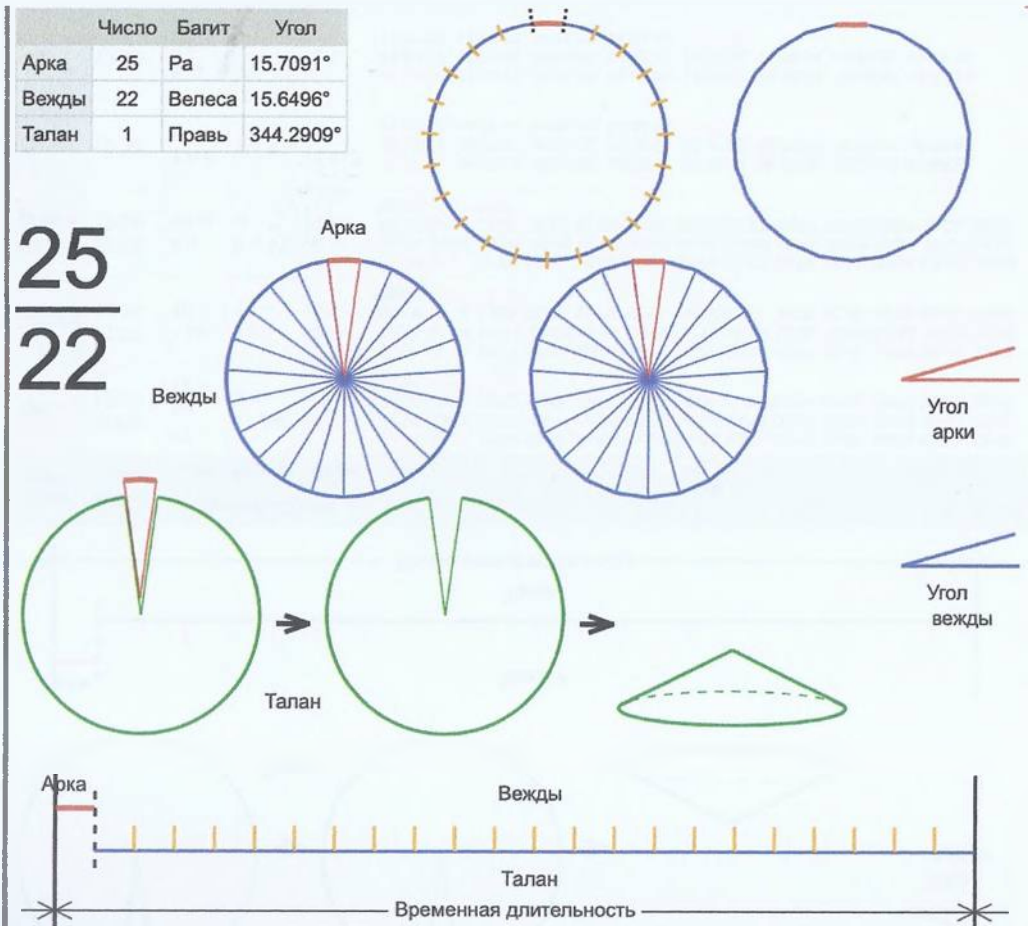

Врем. длит.	Серед. арки	Длительности			Вехи
		Арка	Вежда	Затяг.	
Лето	21/06 12:30	16 дн 16 ч	16 дн 14 ч	5 ч 58 м	29/06 20:51, 16/07 11:12, 02/08 01:33, 18/08 15:54, 04/09 06:15, 20/09 20:35, 07/10 10:56, 24/10 01:17, 09/11 15:38, 26/11 05:58, 12/12 20:19, 29/12 10:40, 15/01 01:01, 31/01 15:21, 17/02 05:42, 05/03 20:03, 22/03 10:24, 08/04 00:44, 24/04 15:05, 11/05 05:26, 27/05 19:47, 13/06 10:08
Месяц	21/07 12:30	1 дн 8 ч	1 дн 8 ч	29 м 27 с	22/07 04:57, 23/07 13:40, 24/07 22:23, 26/07 07:06, 27/07 15:49, 29/07 00:32, 30/07 09:16, 31/07 17:59, 02/08 02:42, 03/08 11:25, 04/08 20:08, 06/08 04:51, 07/08 13:34, 08/08 22:17, 10/08 07:00, 11/08 15:43, 13/08 00:27, 14/08 09:10, 15/08 17:53, 17/08 02:36, 18/08 11:19, 19/08 20:02
Шест дница	27/06 12:30	6 ч 34 м	6 ч 32 м	5 м 53 с	27/06 15:47, 27/06 22:20, 28/06 04:52, 28/06 11:25, 28/06 17:57, 29/06 00:30, 29/06 07:03, 29/06 13:35, 29/06 20:08, 30/06 02:41, 30/06 09:13, 30/06 15:46, 30/06 22:18, 01/07 04:51, 01/07 11:24, 01/07 17:56, 02/07 00:29, 02/07 07:02, 02/07 13:34, 02/07 20:07, 03/07 02:39, 03/07 09:12
Сутки	12:30	1 ч 5 м	1 ч 5 м	59 с	13:02:54, 14:08:21, 15:13:47, 16:19:13, 17:24:39, 18:30:05, 19:35:32, 20:40:58, 21:46:24, 22:51:50, 23:57:16, 01:02:43, 02:08:09, 03:13:35, 04:19:01, 05:24:27, 06:29:54, 07:35:20, 08:40:46, 09:46:12, 10:51:38, 11:57:05

	Число	Багит	Угол
Арка	25	Ра	15.7091°
Вежды	22	Велеса	15.6496°
Талан	1	Правь	344.2909°

25
22