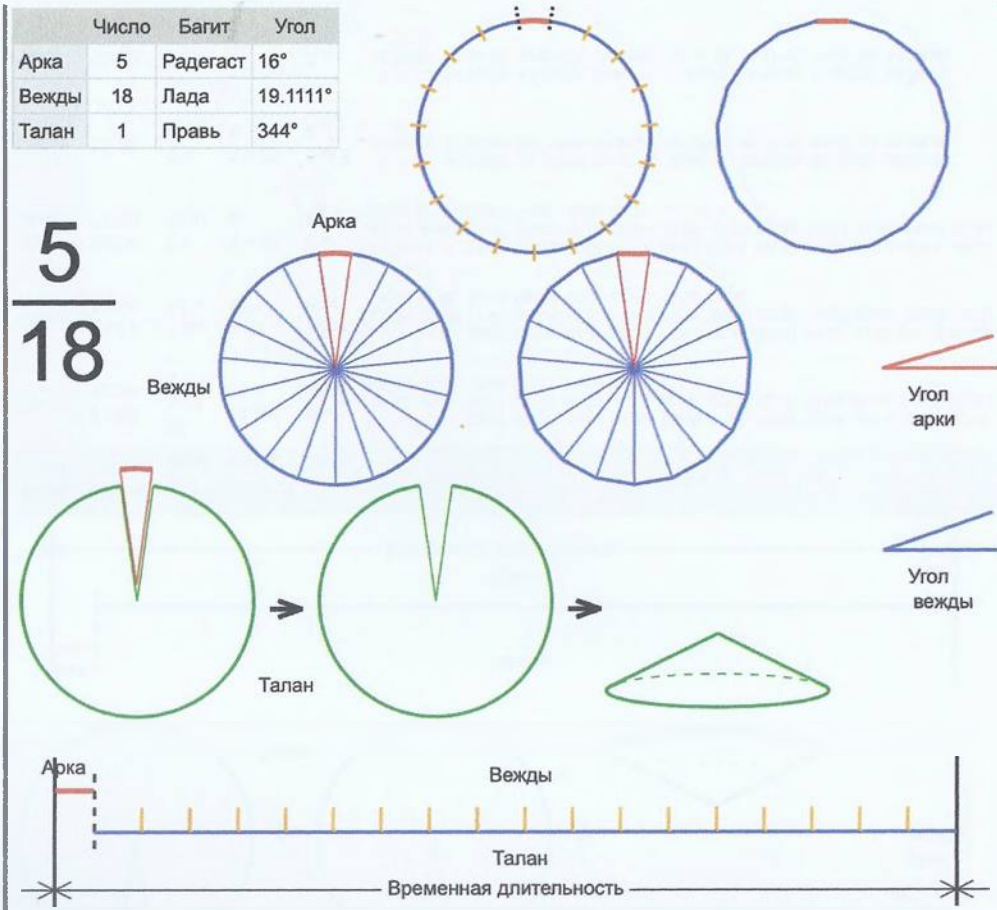

Врем. длит.	Серед. арки	Длительности			Веги
		Арка	Вежда	Затяг.	
Лето	21/06 12:30	16 дн 5 ч	19 дн 9 ч	5 ч 50 м	29/06 15:18, 19/07 00:39, 07/08 10:00, 26/08 19:22, 15/09 04:43, 04/10 14:04, 23/10 23:26, 12/11 08:47, 01/12 18:08, 21/12 03:30, 09/01 12:51, 28/01 22:12, 17/02 07:34, 08/03 16:55, 28/03 02:16, 16/04 11:38, 05/05 20:59, 25/05 06:20, 13/06 15:42
Месяц	21/07 12:30	1 дн 8 ч	1 дн 14 ч	28 м 48 с	22/07 04:30, 23/07 18:43, 25/07 08:56, 26/07 23:10, 28/07 13:23, 30/07 03:36, 31/07 17:50, 02/08 08:03, 03/08 22:16, 05/08 12:30, 07/08 02:43, 08/08 16:56, 10/08 07:10, 11/08 21:23, 13/08 11:36, 15/08 01:50, 16/08 16:03, 18/08 06:16, 19/08 20:30
Шест дница	27/06 12:30	6 ч 24 м	7 ч 38 м	5 м 46 с	27/06 15:42, 27/06 23:20, 28/06 06:59, 28/06 14:38, 28/06 22:16, 29/06 05:55, 29/06 13:34, 29/06 21:12, 30/06 04:51, 30/06 12:30, 30/06 20:08, 01/07 03:47, 01/07 11:26, 01/07 19:04, 02/07 02:43, 02/07 10:22, 02/07 18:00, 03/07 01:39, 03/07 09:18
Сутки	12:30	1 ч 4 м	1 ч 16 м	58 с	13:02:00, 14:18:26, 15:34:53, 16:51:20, 18:07:46, 19:24:13, 20:40:40, 21:57:06, 23:13:33, 00:30:00, 01:46:26, 03:02:53, 04:19:20, 05:35:46, 06:52:13, 08:08:40, 09:25:06, 10:41:33, 11:58:00