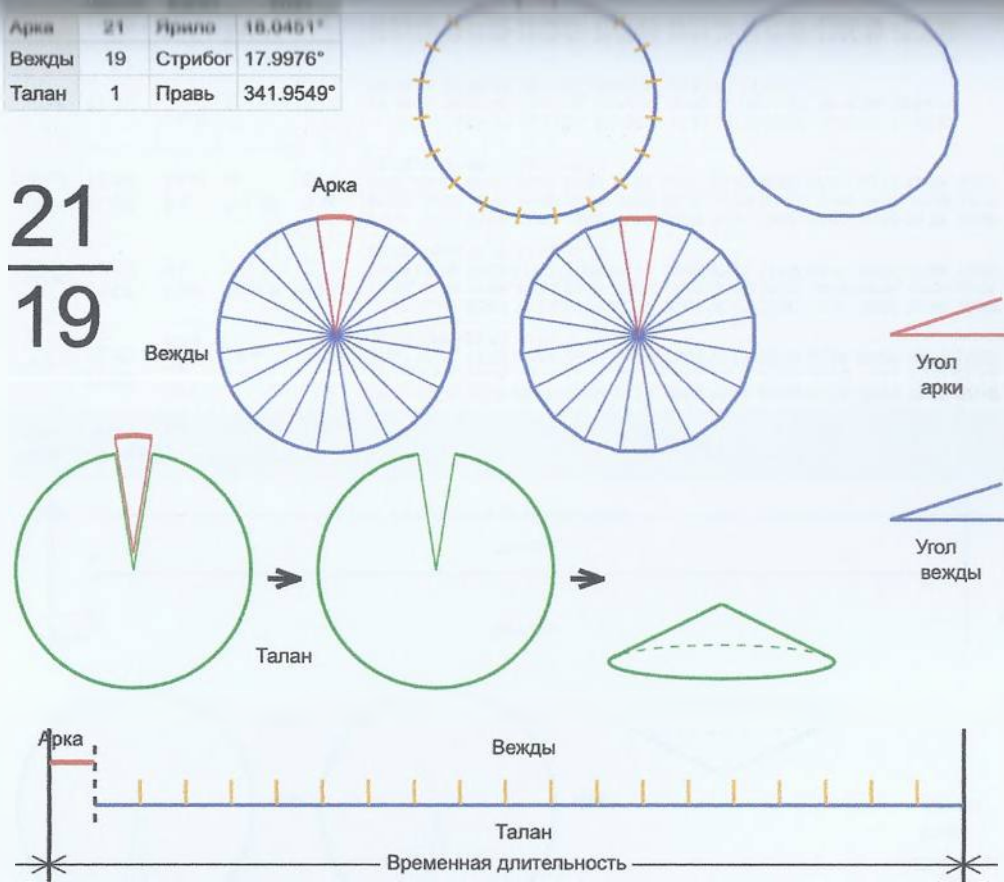

Арка	21	Ярило	18.0451°
Вежды	19	Стрибог	17.9976°
Талан	1	Правь	341.9549°

21
19

Врем. длит.	Серед. арки	Длительности			Вехи
		Арка	Вежда	Затяг.	
Лето	21/06 12:30	18 дн 7 ч	18 дн 6 ч	6 ч 34 м	30/06 16:11, 18/07 22:26, 06/08 04:41, 24/08 10:55, 11/09 17:10, 29/09 23:24, 18/10 05:39, 05/11 11:53, 23/11 18:08, 12/12 00:22, 30/12 06:37, 17/01 12:51, 04/02 19:06, 23/02 01:20, 13/03 07:35, 31/03 13:49, 18/04 20:04, 07/05 02:18, 25/05 08:33, 12/06 14:48
Месяц	21/07 12:30	1 дн 12 ч	1 дн 11 ч	32 м 24 с	22/07 06:32, 23/07 18:32, 25/07 06:32, 26/07 18:31, 28/07 06:31, 29/07 18:31, 31/07 06:30, 01/08 18:30, 03/08 06:30, 04/08 18:30, 06/08 06:29, 07/08 18:29, 09/08 06:29, 10/08 18:29, 12/08 06:28, 13/08 18:28, 15/08 06:28, 16/08 18:27, 18/08 06:27, 19/08 18:27
Шест дница	27/06 12:30	7 ч 13 м	7 ч 11 м	6 м 29 с	27/06 16:06, 27/06 23:18, 28/06 06:30, 28/06 13:42, 28/06 20:54, 29/06 04:06, 29/06 11:18, 29/06 18:30, 30/06 01:42, 30/06 08:54, 30/06 16:05, 30/06 23:17, 01/07 06:29, 01/07 13:41, 01/07 20:53, 02/07 04:05, 02/07 11:17, 02/07 18:29, 03/07 01:41, 03/07 08:53
Сутки	12:30	1 ч 12 м	1 ч 11 м	1 м 5 с	13:06:05, 14:18:04, 15:30:04, 16:42:03, 17:54:03, 19:06:02, 20:18:01, 21:30:01, 22:42:00, 23:54:00, 01:05:59, 02:17:59, 03:29:58, 04:41:58, 05:53:57, 07:05:56, 08:17:56, 09:29:55, 10:41:55, 11:53:54
Час	13:30	3 м	2 м 60 с	3 с	13:31:30, 13:34:30, 13:37:30, 13:40:30, 13:43:30, 13:46:30, 13:49:30, 13:52:30, 13:55:30, 13:58:30, 14:01:29, 14:04:29, 14:07:29, 14:10:29, 14:13:29, 14:16:29, 14:19:29, 14:22:29, 14:25:29, 14:28:29

Арка	21	Ярило	17.1420°
Вежды	20	Вея	17.1429°
Талан	1	Правь	342.8571°

21
20