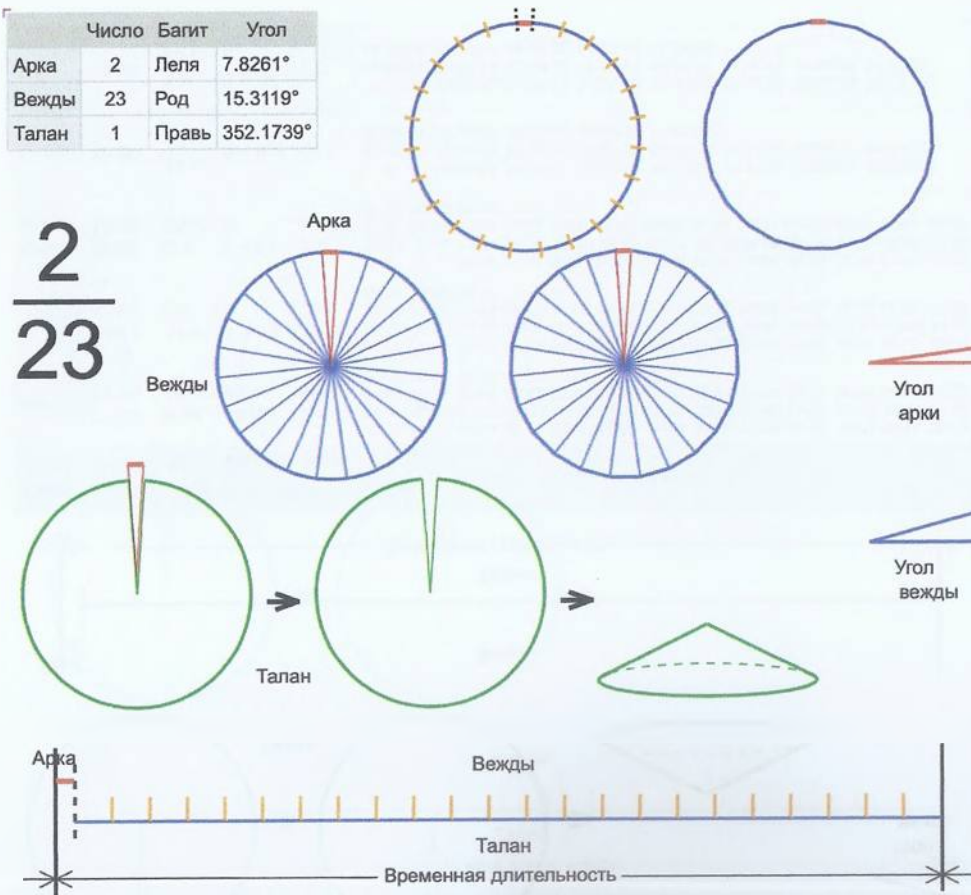

Число	Багит	Угол
Арка	2	Леля	7.8261°
Вежды	23	Род	15.3119°
Талан	1	Правь	352.1739°

$\frac{2}{23}$

Врем. длит.	Серед. арки	Длительности			Веги
		Арка	Вежда	Затыг.	
Лето	21/06 12:30	7 дн 22 ч	15 дн 12 ч	2 ч 51 м	25/06 11:46, 11/07 00:37, 26/07 13:28, 11/08 02:19, 26/08 15:09, 11/09 04:00, 26/09 16:51, 12/10 05:41, 27/10 18:32, 12/11 07:23, 27/11 20:13, 13/12 09:04, 28/12 21:55, 13/01 10:46, 28/01 23:36, 13/02 12:27, 01/03 01:18, 16/03 14:08, 01/04 02:59, 16/04 15:50, 02/05 04:40, 17/05 17:31, 02/06 06:22, 17/06 19:13
Месяц	21/07 12:30	15 ч 39 м	1 дн 6 ч	14 м 5 с	21/07 20:19, 23/07 02:56, 24/07 09:34, 25/07 16:11, 26/07 22:49, 28/07 05:26, 29/07 12:04, 30/07 18:41, 01/08 01:18, 02/08 07:56, 03/08 14:33, 04/08 21:11, 06/08 03:48, 07/08 10:26, 08/08 17:03, 09/08 23:41, 11/08 06:18, 12/08 12:55, 13/08 19:33, 15/08 02:10, 16/08 08:48, 17/08 15:25, 18/08 22:03, 20/08 04:40
Шест дница	27/06 12:30	3 ч 7 м	6 ч 7 м	2 м 49 с	27/06 14:03, 27/06 20:11, 28/06 02:18, 28/06 08:26, 28/06 14:33, 28/06 20:41, 29/06 02:48, 29/06 08:56, 29/06 15:03, 29/06 21:11, 30/06 03:18, 30/06 09:26, 30/06 15:33, 30/06 21:41, 01/07 03:48, 01/07 09:56, 01/07 16:03, 01/07 22:11, 02/07 04:18, 02/07 10:26, 02/07 16:33, 02/07 22:41, 03/07 04:48, 03/07 10:56
Сутки	12:30	31 м 18 с	1 ч 1 м	28 с	12:45:39, 13:46:53, 14:48:08, 15:49:23, 16:50:38, 17:51:53, 18:53:08, 19:54:23, 20:55:37, 21:56:52, 22:58:07, 23:59:22, 01:00:37, 02:01:52, 03:03:07, 04:04:22, 05:05:36, 06:06:51, 07:08:06, 08:09:21, 09:10:36, 10:11:51, 11:13:06, 12:14:20
Час	13:30	1 м 18 с	2 м 33 с	1 с	13:30:39, 13:33:12, 13:35:45, 13:38:18, 13:40:51, 13:43:24, 13:45:57, 13:48:30, 13:51:04, 13:53:37, 13:56:10, 13:58:43, 14:01:16, 14:03:49, 14:06:22, 14:08:55, 14:11:28, 14:14:01, 14:16:34, 14:19:07, 14:21:40, 14:24:14, 14:26:47, 14:29:20

	Число	Багит	Угол
Арка	2	Леля	7.5°
Вежды	24	Купала	14.6875°
Талан	1	Правь	352.5°

$\frac{2}{24}$