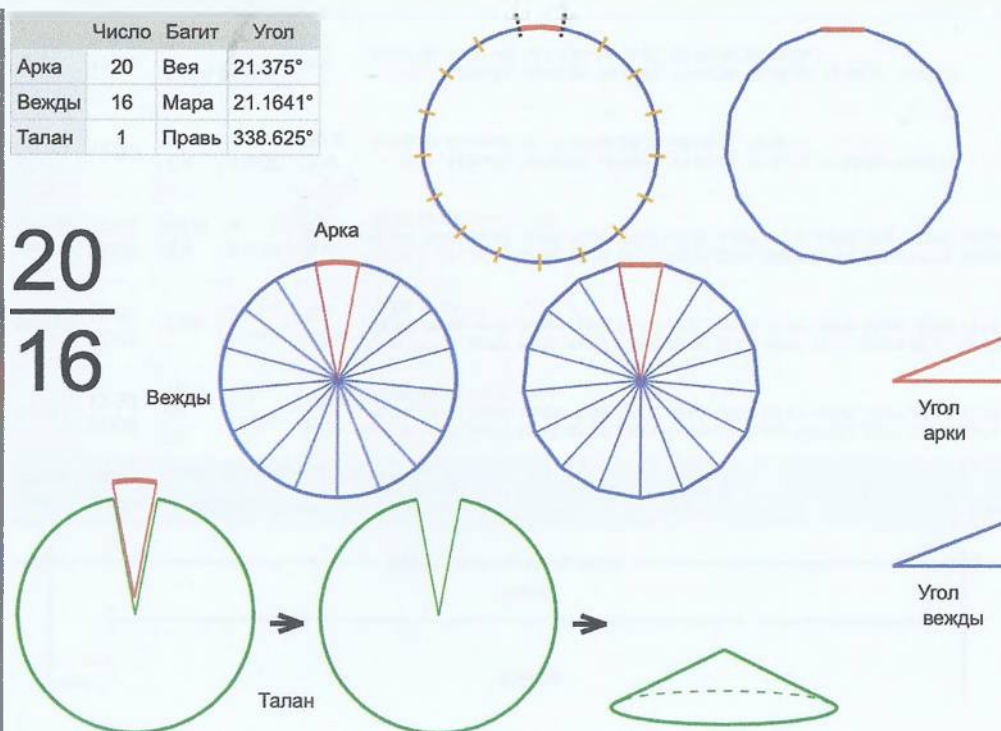

Врем. длит.	Серед. арки	Длительности			Вехи
		Арка	Вежда	Затяг.	
Лето	21/06 12:30	21 дн 16 ч	21 дн 11 ч	7 ч 43 м	02/07 08:44, 23/07 20:05, 14/08 07:25, 04/09 18:46, 26/09 06:07, 17/10 17:27, 08/11 04:48, 29/11 16:09, 21/12 03:30, 11/01 14:50, 02/02 02:11, 23/02 13:32, 17/03 00:52, 07/04 12:13, 28/04 23:34, 20/05 10:54, 10/06 22:15
Месяц	21/07 12:30	1 дн 18 ч	1 дн 18 ч	38 м 6 с	22/07 09:52, 24/07 04:12, 25/07 22:31, 27/07 16:51, 29/07 11:11, 31/07 05:30, 01/08 23:50, 03/08 18:10, 05/08 12:30, 07/08 06:49, 09/08 01:09, 10/08 19:29, 12/08 13:48, 14/08 08:08, 16/08 02:28, 17/08 20:47, 19/08 15:07
Шест дница	27/06 12:30	8 ч 33 м	8 ч 27 м	7 м 37 с	27/06 16:46, 28/06 01:14, 28/06 09:42, 28/06 18:10, 29/06 02:38, 29/06 11:06, 29/06 19:34, 30/06 04:02, 30/06 12:30, 30/06 20:57, 01/07 05:25, 01/07 13:53, 01/07 22:21, 02/07 06:49, 02/07 15:17, 02/07 23:45, 03/07 08:13
Сутки	12:30	1 ч 26 м	1 ч 24 м	1 м 18 с	13:12:45, 14:37:24, 16:02:03, 17:26:43, 18:51:22, 20:16:01, 21:40:41, 23:05:20, 00:30:00, 01:54:39, 03:19:18, 04:43:58, 06:08:37, 07:33:16, 08:57:56, 10:22:35, 11:47:16