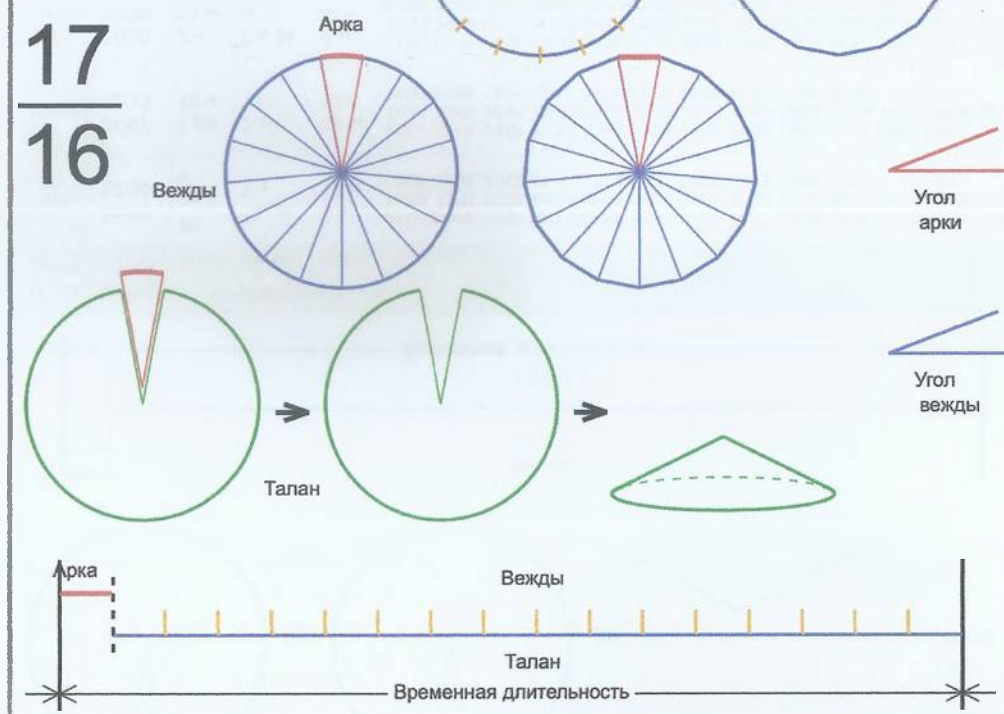

Врем. длит.	Серед. арки	Длительности			Вехи
		Арка	Вежда	Затяг.	
Лето	21/06 12:30	21 дн 11 ч	21 дн 11 ч	7 ч 44 м	02/07 06:19, 23/07 17:58, 14/08 05:37, 04/09 17:15, 26/09 04:54, 17/10 16:33, 08/11 04:12, 29/11 15:51, 21/12 03:30, 11/01 15:08, 02/02 02:47, 23/02 14:26, 17/03 02:05, 07/04 13:44, 29/04 01:22, 20/05 13:01, 11/06 00:40
Месяц	21/07 12:30	1 дн 18 ч	1 дн 18 ч	38 м 7 с	22/07 09:40, 24/07 04:01, 25/07 22:22, 27/07 16:44, 29/07 11:05, 31/07 05:26, 01/08 23:47, 03/08 18:08, 05/08 12:30, 07/08 06:51, 09/08 01:12, 10/08 19:33, 12/08 13:54, 14/08 08:15, 16/08 02:37, 17/08 20:58, 19/08 15:19
Шест дница	27/06 12:30	8 ч 28 м	8 ч 28 м	7 м 37 с	27/06 16:44, 28/06 01:12, 28/06 09:40, 28/06 18:08, 29/06 02:37, 29/06 11:05, 29/06 19:33, 30/06 04:01, 30/06 12:30, 30/06 20:58, 01/07 05:26, 01/07 13:54, 01/07 22:22, 02/07 06:51, 02/07 15:19, 02/07 23:47, 03/07 08:15
Сутки	12:30	1 ч 24 м	1 ч 24 м	1 м 16 с	13:12:21, 14:37:03, 16:01:45, 17:26:28, 18:51:10, 20:15:52, 21:40:35, 23:05:17, 00:30:00, 01:54:42, 03:19:24, 04:44:07, 06:08:49, 07:33:31, 08:58:14, 10:22:56, 11:47:38
Час	13:30	3 м 32 с	3 м 32 с	3 с	13:31:45, 13:35:17, 13:38:49, 13:42:21, 13:45:52, 13:49:24, 13:52:56, 13:56:28, 14:00:00, 14:03:31, 14:07:03, 14:10:35, 14:14:07, 14:17:38, 14:21:10, 14:24:42, 14:28:14