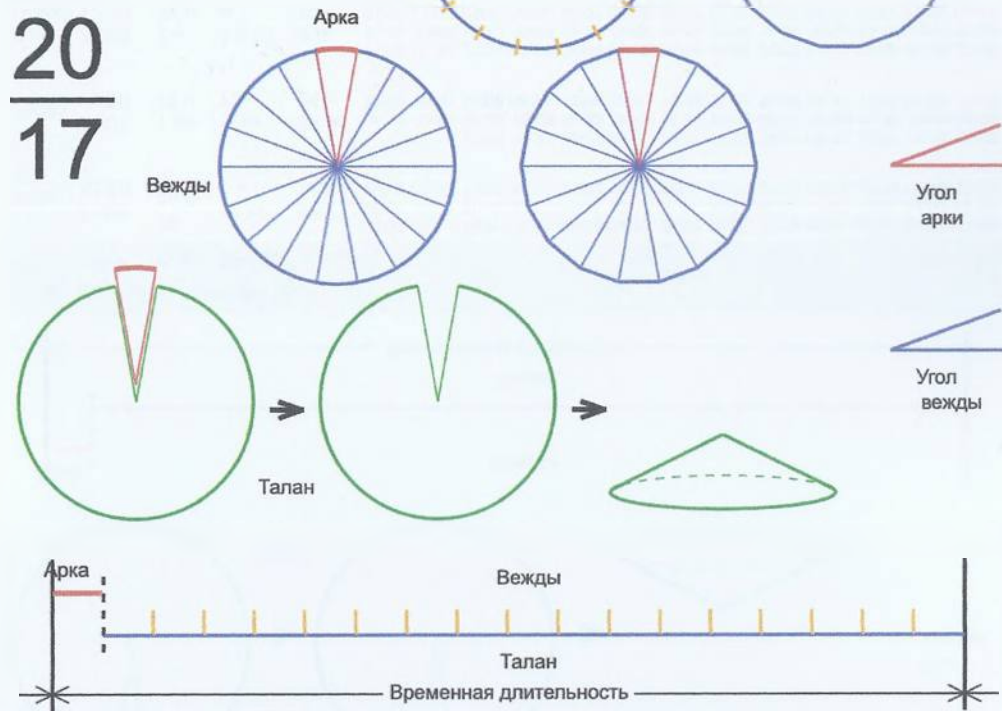

Арка	20	Век	1170°
Вежды	17	Хорс	19.9931°
Талан	1	Правь	339.8824°

20
17

Врем. длит.	Серед. арки	Длительности			Вехи
		Арка	Вежда	Затяг.	
Лето	21/06 12:30	20 дн 9 ч	20 дн 6 ч	7 ч 18 м	01/07 17:25, 22/07 00:15, 11/08 07:05, 31/08 13:55, 20/09 20:45, 11/10 03:35, 31/10 10:25, 20/11 17:15, 11/12 00:05, 31/12 06:54, 20/01 13:44, 09/02 20:34, 02/03 03:24, 22/03 10:14, 11/04 17:04, 01/05 23:54, 22/05 06:44, 11/06 13:34
Месяц	21/07 12:30	1 дн 16 ч	1 дн 15 ч	35 м 59 с	22/07 08:37, 24/07 00:36, 25/07 16:35, 27/07 08:34, 29/07 00:33, 30/07 16:32, 01/08 08:32, 03/08 00:31, 04/08 16:30, 06/08 08:29, 08/08 00:28, 09/08 16:27, 11/08 08:27, 13/08 00:26, 14/08 16:25, 16/08 08:24, 18/08 00:23, 19/08 16:22
Шест дница	27/06 12:30	8 ч 2 м	7 ч 59 м	7 м 12 с	27/06 16:31, 28/06 00:31, 28/06 08:31, 28/06 16:30, 29/06 00:30, 29/06 08:30, 30/06 00:30, 30/06 08:30, 30/06 16:29, 01/07 00:29, 01/07 08:29, 01/07 16:29, 02/07 00:29, 02/07 08:29, 02/07 16:28, 03/07 00:28, 03/07 08:28
Сутки	12:30	1 ч 20 м	1 ч 19 м	1 м 12 с	13:10:14, 14:30:12, 15:50:10, 17:10:09, 18:30:07, 19:50:05, 21:10:04, 22:30:02, 23:50:00, 01:09:59, 02:29:57, 03:49:55, 05:09:54, 06:29:52, 07:49:50, 09:09:49, 10:29:47, 11:49:45
Час	13:30	3 м 21 с	3 м 20 с	3 с	13:31:40, 13:35:00, 13:38:20, 13:41:40, 13:45:00, 13:48:20, 13:51:40, 13:55:00, 13:58:20, 14:01:39, 14:04:59, 14:08:19, 14:11:39, 14:14:59, 14:18:19, 14:21:39, 14:24:59, 14:28:19

Арка	20	Век	10°
Вежды	18	Лада	18.9444°
Талан	1	Правь	341°

20
18