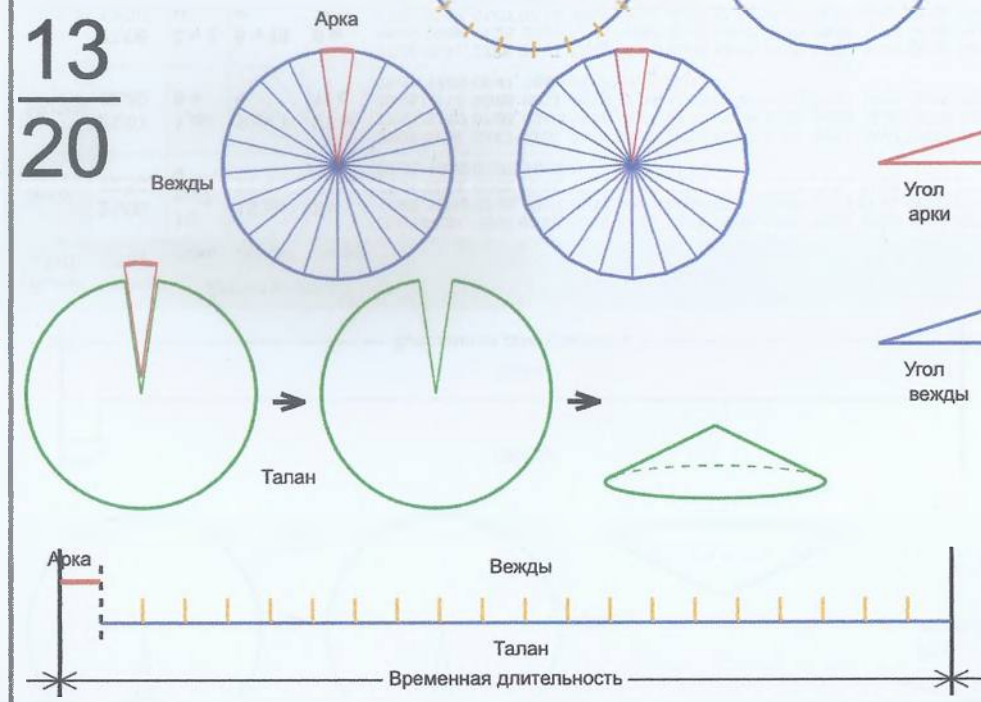

Врем. длит.	Серед. арки	Длительности			Вехи
		Арка	Вежда	Затяг.	
Лето	21/06 12:30	16 дн 20 ч	17 дн 10 ч	6 ч 4 м	29/06 22:47, 17/07 08:51, 03/08 18:56, 21/08 05:00, 07/09 15:04, 25/09 01:08, 12/10 11:13, 29/10 21:17, 16/11 07:21, 03/12 17:25, 21/12 03:30, 07/01 13:34, 24/01 23:38, 11/02 09:42, 28/02 19:46, 18/03 05:51, 04/04 15:55, 22/04 01:59, 09/05 12:03, 26/05 22:08, 13/06 08:12
Месяц	21/07 12:30	1 дн 9 ч	1 дн 10 ч	29 м 54 с	22/07 05:06, 23/07 15:27, 25/07 01:47, 26/07 12:07, 27/07 22:28, 29/07 08:48, 30/07 19:08, 01/08 05:29, 02/08 15:49, 04/08 02:09, 05/08 12:30, 06/08 22:50, 08/08 09:10, 09/08 19:30, 11/08 05:51, 12/08 16:11, 14/08 02:31, 15/08 12:52, 16/08 23:12, 18/08 09:32, 19/08 19:53
Шест дница	27/06 12:30	6 ч 38 м	6 ч 52 м	5 м 59 с	27/06 15:49, 27/06 22:41, 28/06 05:33, 28/06 12:25, 28/06 19:17, 29/06 02:09, 29/06 09:01, 29/06 15:53, 29/06 22:45, 30/06 05:37, 30/06 12:30, 30/06 19:22, 01/07 02:14, 01/07 09:06, 01/07 15:58, 01/07 22:50, 02/07 05:42, 02/07 12:34, 02/07 19:26, 03/07 02:18, 03/07 09:10
Сутки	12:30	1 ч 6 м	1 ч 8 м	60 с	13:03:13, 14:11:54, 15:20:35, 16:29:15, 17:37:56, 18:46:36, 19:55:17, 21:03:58, 22:12:38, 23:21:19, 00:30:00, 01:38:40, 02:47:21, 03:56:01, 05:04:42, 06:13:23, 07:22:03, 08:30:44, 09:39:24, 10:48:05, 11:56:46
Час	13:30	2 м 46 с	2 м 52 с	2 с	13:31:23, 13:34:14, 13:37:06, 13:39:58, 13:42:49, 13:45:41, 13:48:33, 13:51:24, 13:54:16, 13:57:08, 14:00:00, 14:02:51, 14:05:43, 14:08:35, 14:11:26, 14:14:18, 14:17:10, 14:20:01, 14:22:53, 14:25:45, 14:28:36