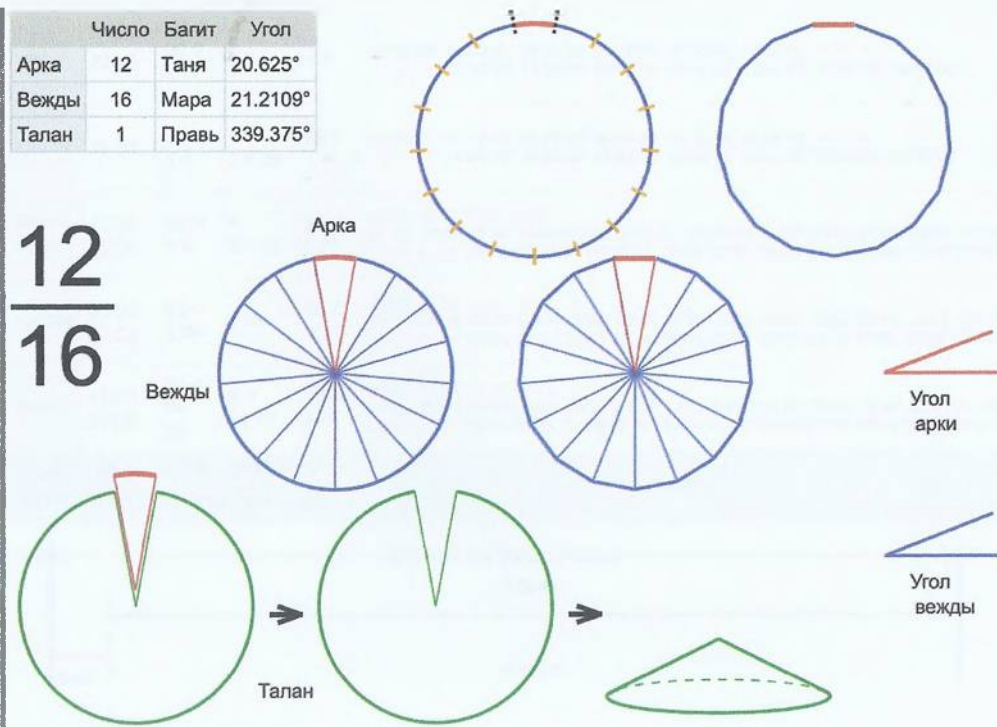

Врем. длит.	Серед. арки	Длительности			Вехи
		Арка	Вежда	Затыг.	
Лето	21/06 12:30	20 дн 22 ч	21 дн 12 ч	7 ч 31 м	01/07 23:36, 23/07 12:05, 14/08 00:34, 04/09 13:04, 26/09 01:33, 17/10 14:02, 08/11 02:31, 29/11 15:00, 21/12 03:30, 11/01 15:59, 02/02 04:28, 23/02 16:57, 17/03 05:26, 07/04 17:55, 29/04 06:25, 20/05 18:54, 11/06 07:23
Месяц	21/07 12:30	1 дн 17 ч	1 дн 18 ч	37 м 8 с	22/07 09:07, 24/07 03:32, 25/07 21:58, 27/07 16:23, 29/07 10:48, 31/07 05:14, 01/08 23:39, 03/08 18:04, 05/08 12:30, 07/08 06:55, 09/08 01:20, 10/08 19:45, 12/08 14:11, 14/08 08:36, 16/08 03:01, 17/08 21:27, 19/08 15:52
Шест дница	27/06 12:30	8 ч 15 м	8 ч 29 м	7 м 26 с	27/06 16:37, 28/06 01:06, 28/06 09:35, 28/06 18:04, 29/06 02:33, 29/06 11:02, 29/06 19:31, 30/06 04:00, 30/06 12:30, 30/06 20:59, 01/07 05:28, 01/07 13:57, 01/07 22:26, 02/07 06:55, 02/07 15:24, 02/07 23:53, 03/07 08:22
Сутки	12:30	1 ч 22 м	1 ч 24 м	1 м 14 с	13:11:15, 14:36:05, 16:00:56, 17:25:46, 18:50:37, 20:15:28, 21:40:18, 23:05:09, 00:30:00, 01:54:50, 03:19:41, 04:44:31, 06:09:22, 07:34:13, 08:59:03, 10:23:54, 11:48:45