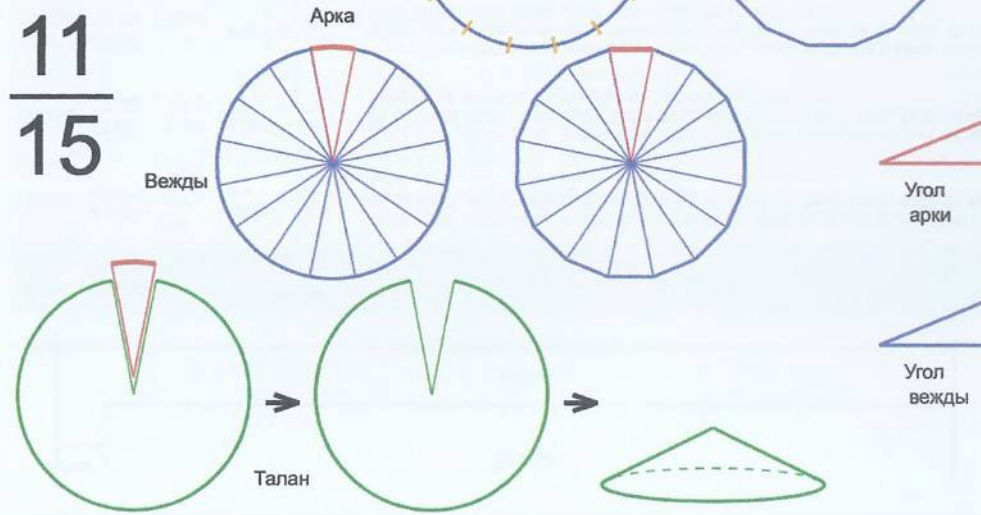

Сутки	12:30	40 м	м	31 с	03:04:32, 04:47:33, 06:30:34, 08:13:36, 09:56:37, 11:39:39
Час	13:30	4 м	4 м 18 с	4 с	13:32:05, 13:36:23, 13:40:40, 13:44:58, 13:49:16, 13:53:33, 13:57:51, 14:02:08, 14:06:26, 14:10:43, 14:15:01, 14:19:19, 14:23:36, 14:27:52

Арка	11	Навь	21.6182°
Вежды	15	Свентовит	22.5455°
Талан	1	Правь	338.1818°

11
15

Врем. длит.	Серед. арки	Длительности			Вехи
		Арка	Вежда	Затяг.	
Лето	21/06 12:30	22 дн 3 ч	22 дн 20 ч	7 ч 58 м	02/07 14:08, 25/07 11:07, 17/08 08:06, 09/09 05:04, 02/10 02:03, 24/10 23:02, 16/11 20:01, 09/12 17:00, 01/01 13:59, 24/01 10:58, 16/02 07:57, 11/03 04:56, 03/04 01:55, 25/04 22:54, 18/05 19:52, 10/06 16:51
Месяц	21/07 12:30	1 дн 19 ч	1 дн 21 ч	39 м 16 с	22/07 10:19, 24/07 07:24, 26/07 04:30, 28/07 01:35, 29/07 22:40, 31/07 19:46, 02/08 16:51, 04/08 13:57, 06/08 11:02, 08/08 08:08, 10/08 05:13, 12/08 02:19, 13/08 23:24, 15/08 20:30, 17/08 17:35, 19/08 14:40
Шест дница	27/06 12:30	8 ч 43 м	9 ч 1 м	7 м 51 с	27/06 16:51, 28/06 01:52, 28/06 10:54, 28/06 19:55, 29/06 04:56, 29/06 13:57, 29/06 22:58, 30/06 07:59, 30/06 17:00, 01/07 02:01, 01/07 11:02, 01/07 20:03, 02/07 05:04, 02/07 14:06, 02/07 23:07, 03/07 08:08
Сутки	12:30	1 ч 27 м	1 ч 30 м	1 м 19 с	13:13:38, 14:43:49, 16:14:00, 17:44:10, 19:14:21, 20:44:32, 22:14:43, 23:44:54, 01:15:05, 02:45:16, 04:15:27, 05:45:38, 07:15:49, 08:46:00, 10:16:10, 11:46:21
Час	13:30	3 м 38 с	3 м 45 с	3 с	13:31:49, 13:35:34, 13:39:20, 13:43:05, 13:46:50, 13:50:36, 13:54:21, 13:58:07, 14:01:52, 14:05:38, 14:09:23, 14:13:09, 14:16:54, 14:20:40, 14:24:25, 14:28:10

Сутки	12:30	33 м	м	24 с	13:16:45, 14:32:59, 16:29:06, 18:05:17, 19:41:27, 21:17:38, 22:53:49, 00:30:00, 02:06:10, 03:42:21, 05:18:32, 06:54:42, 08:30:53, 10:07:04, 11:43:14
Час	13:30	3 м 04 с	4 м	4 с	13:31:56, 13:35:57, 13:39:57, 13:43:58, 13:47:58, 13:51:59, 13:55:59, 14:00:00, 14:04:00, 14:08:00, 14:12:01, 14:16:01, 14:20:00, 14:24:00, 14:28:00

Арка	11	Навь	20.4040°
Вежды	16	Мара	21.2216°
Талан	1	Правь	339.5455°

11
16