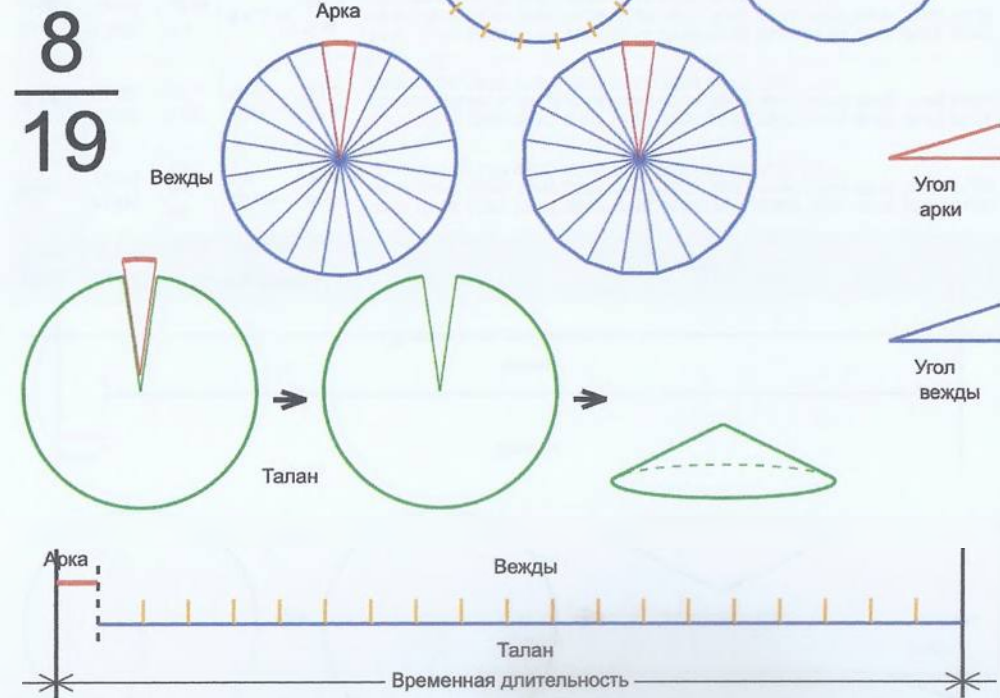

Число	Багит	Угол
Арка	8	Кострома	16.5789°
Вежды	19	Стрибог	18.0748°
Талан	1	Правь	343.4211°

Врем. длит.	Серед. арки	Длительности			Вехи
		Арка	Вежда	Затяг.	
Лето	21/06 12:30	16 дн 19 ч	18 дн 8 ч	6 ч 3 м	29/06 22:20, 18/07 06:28, 05/08 14:35, 23/08 22:42, 11/09 06:50, 29/09 14:57, 17/10 23:04, 05/11 07:11, 23/11 15:19, 11/12 23:26, 30/12 07:33, 17/01 15:40, 04/02 23:48, 23/02 07:55, 13/03 16:02, 01/04 00:09, 19/04 08:17, 07/05 16:24, 26/05 00:31, 13/06 08:39
Месяц	21/07 12:30	1 дн 9 ч	1 дн 12 ч	29 м 51 с	22/07 05:04, 23/07 17:13, 25/07 05:22, 26/07 17:31, 28/07 05:40, 29/07 17:49, 31/07 05:58, 01/08 18:07, 03/08 06:16, 04/08 18:25, 06/08 06:34, 07/08 18:43, 09/08 06:52, 10/08 19:01, 12/08 07:10, 13/08 19:19, 15/08 07:28, 16/08 19:37, 18/08 07:46, 19/08 19:55
Шест дница	27/06 12:30	6 ч 37 м	7 ч 13 м	5 м 58 с	27/06 15:48, 27/06 23:02, 28/06 06:16, 28/06 13:30, 28/06 20:44, 29/06 03:57, 29/06 11:11, 29/06 18:25, 30/06 01:39, 30/06 08:53, 30/06 16:06, 30/06 23:20, 01/07 06:34, 01/07 13:48, 01/07 21:02, 02/07 04:15, 02/07 11:29, 02/07 18:43, 03/07 01:57, 03/07 09:11
Сутки	12:30	1 ч 6 м	1 ч 12 м	60 с	13:03:09, 14:15:27, 15:27:45, 16:40:03, 17:52:21, 19:04:39, 20:16:57, 21:29:15, 22:41:33, 23:53:51, 01:06:08, 02:18:26, 03:30:44, 04:43:02, 05:55:20, 07:07:38, 08:19:56, 09:32:14, 10:44:32, 11:56:50

	Число	Багит	Угол
Арка	8	Кострома	15.75°
Вежды	20	Вей	17.2125°
Талан	1	Правь	344.25°