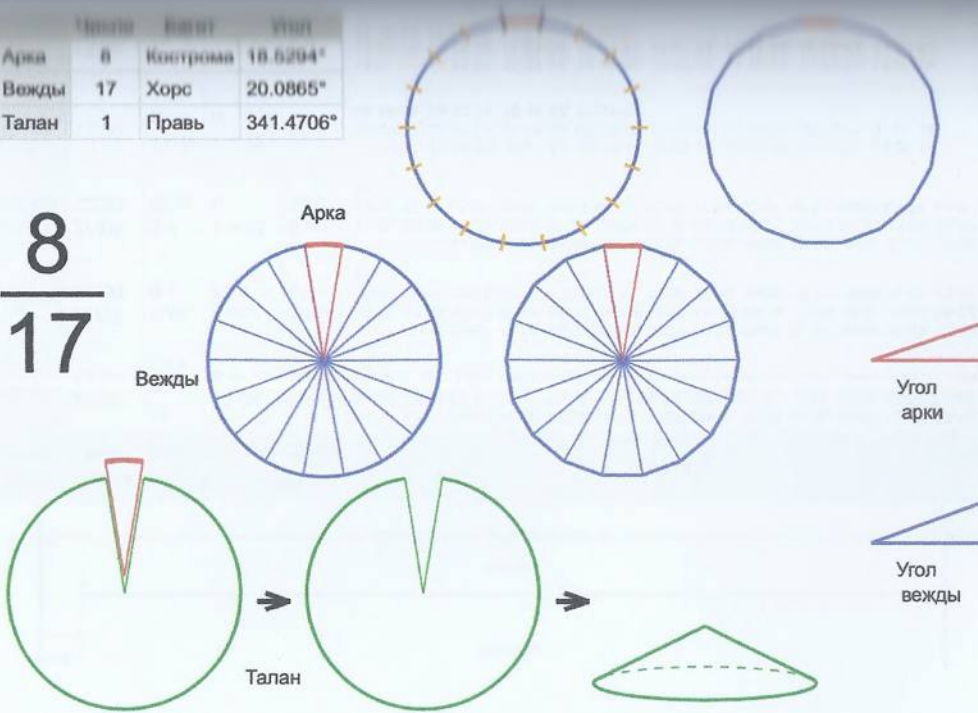

Час 13:30 3 м 30 с 3 м 46 с 3 с 13:31:45, 13:35:31, 13:39:17, 13:43:03, 13:46:49, 13:50:35, 13:54:21, 13:58:07, 14:01:53, 14:05:39, 14:09:25, 14:13:11, 14:16:57, 14:20:43, 14:24:29, 14:28:15

Число	Векст	Угол
Арка 8	Кострома	18.5294°
Вежды 17	Хорс	20.0865°
Талан 1	Правь	341.4706°

8
17

Врем. длит.	Серед. арки	Длительности			Вехи
		Арка	Вежда	Затяг.	
Лето	21/06 12:30	18 дн 19 ч	20 дн 9 ч	6 ч 46 м	30/06 22:05, 21/07 07:12, 10/08 16:18, 31/08 01:24, 20/09 10:31, 10/10 19:37, 31/10 04:44, 20/11 13:50, 10/12 22:56, 31/12 08:03, 20/01 17:09, 10/02 02:15, 02/03 11:22, 22/03 20:28, 12/04 05:35, 02/05 14:41, 22/05 23:47, 12/06 08:54
Месяц	21/07 12:30	1 дн 13 ч	1 дн 16 ч	33 м 21 с	22/07 07:01, 23/07 23:12, 25/07 15:22, 27/07 07:32, 28/07 23:43, 30/07 15:53, 01/08 08:04, 03/08 00:14, 04/08 16:24, 06/08 08:35, 08/08 00:45, 09/08 16:55, 11/08 09:06, 13/08 01:16, 14/08 17:27, 16/08 09:37, 18/08 01:47, 19/08 17:58
Шест дница	27/06 12:30	7 ч 24 м	8 ч 2 м	6 м 40 с	27/06 16:12, 28/06 00:14, 28/06 08:16, 28/06 16:18, 29/06 00:20, 29/06 08:22, 29/06 16:24, 30/06 00:26, 30/06 08:28, 30/06 16:31, 01/07 00:33, 01/07 08:35, 01/07 16:37, 02/07 00:39, 02/07 08:41, 02/07 16:43, 03/07 00:45, 03/07 08:47
Сутки	12:30	1 ч 14 м	1 ч 20 м	1 м 7 с	13:07:03, 14:27:24, 15:47:45, 17:08:05, 18:28:26, 19:48:47, 21:09:08, 22:29:28, 23:49:49, 01:10:10, 02:30:31, 03:50:51, 05:11:12, 06:31:33, 07:51:54, 09:12:14, 10:32:35, 11:52:56
Час	13:30	3 м 5 с	3 м 21 с	3 с	13:31:32, 13:34:53, 13:38:14, 13:41:35, 13:44:56, 13:48:16, 13:51:37, 13:54:58, 13:58:19, 14:01:40, 14:05:01, 14:08:22, 14:11:43, 14:15:03, 14:18:24, 14:21:45, 14:25:06, 14:28:27

Час 13:30 3 м 17 с 3 м 33 с 3 с 13:31:38, 13:35:11, 13:38:43, 13:42:16, 13:45:49, 13:49:21, 13:52:54, 13:56:27, 14:00:00, 14:03:32, 14:07:05, 14:10:38, 14:14:10, 14:17:43, 14:21:16, 14:24:48, 14:28:21

Число	Векст	Угол
Арка 8	Кострома	17.5°
Вежды 18	Лада	19.0278°
Талан 1	Правь	342.5°

8
18