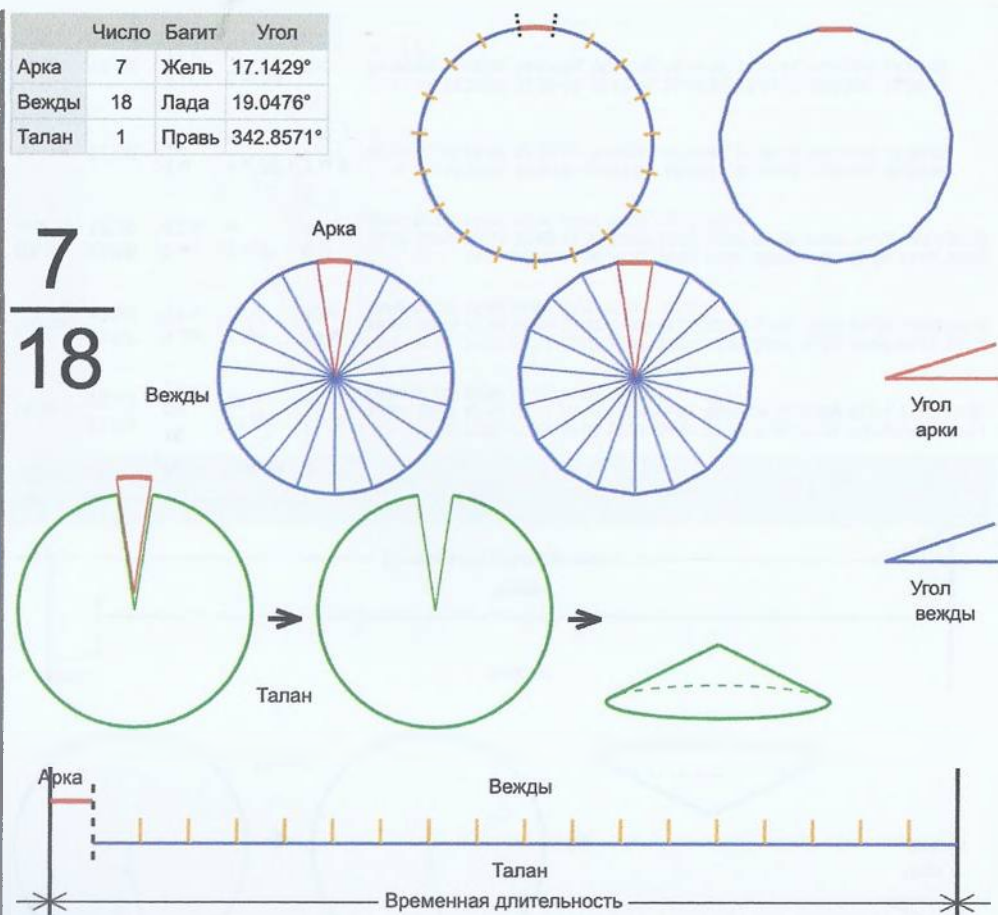

Врем. длит.	Серед. арки	Длительности			Вехи
		Арка	Вежда	Затяг.	
Лето	21/06 12:30	17 дн 9 ч	19 дн 7 ч	6 ч 15 м	30/06 05:12, 19/07 13:01, 07/08 20:50, 27/08 04:38, 15/09 12:27, 04/10 20:15, 24/10 04:04, 12/11 11:52, 01/12 19:41, 21/12 03:30, 09/01 11:18, 28/01 19:07, 17/02 02:55, 08/03 10:44, 27/03 18:32, 16/04 02:21, 05/05 10:10, 24/05 17:58, 13/06 01:47
Месяц	21/07 12:30	1 дн 10 ч	1 дн 14 ч	30 м 51 с	22/07 05:38, 23/07 19:44, 25/07 09:50, 26/07 23:55, 28/07 14:01, 30/07 04:07, 31/07 18:12, 02/08 08:18, 03/08 22:24, 05/08 12:30, 07/08 02:35, 08/08 16:41, 10/08 06:47, 11/08 20:52, 13/08 10:58, 15/08 01:04, 16/08 15:10, 18/08 05:15, 19/08 19:21
Шест дница	27/06 12:30	6 ч 51 м	7 ч 37 м	6 м 10 с	27/06 15:55, 27/06 23:32, 28/06 07:10, 28/06 14:47, 28/06 22:24, 29/06 06:01, 29/06 13:38, 29/06 21:15, 30/06 04:52, 30/06 12:30, 30/06 20:07, 01/07 03:44, 01/07 11:21, 01/07 18:58, 02/07 02:35, 02/07 10:12, 02/07 17:50, 03/07 01:27, 03/07 09:04
Сутки	12:30	1 ч 8 м	1 ч 16 м	1 м 2 с	13:04:17, 14:20:28, 15:36:40, 16:52:51, 18:09:02, 19:25:14, 20:41:25, 21:57:37, 23:13:48, 00:30:00, 01:46:11, 03:02:22, 04:18:34, 05:34:45, 06:50:57, 08:07:08, 09:23:20, 10:39:31, 11:55:42