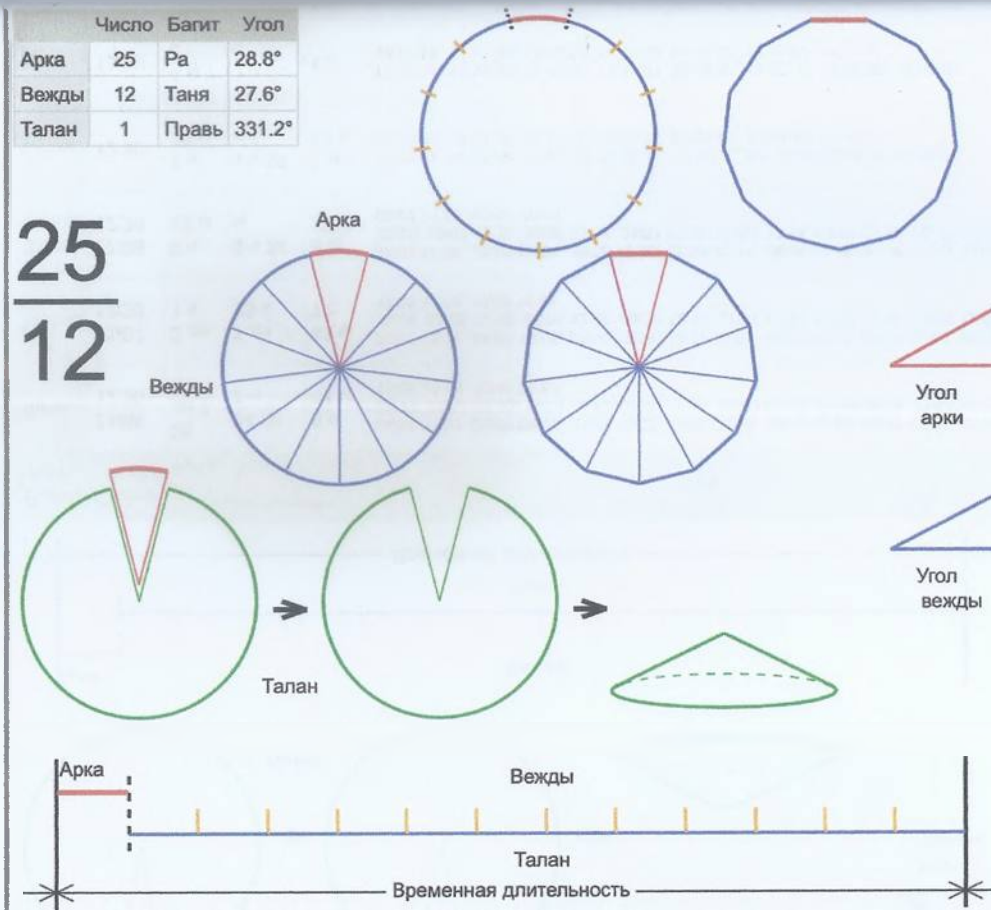

Врем. длит.	Серед. арки	Длительности			Веги
		Арка	Вежда	Затыг.	
Лето	21/06 12:30	29 дн 5 ч	28 дн	10 ч 4 м	06/07 03:08, 03/08 03:12, 31/08 03:15, 28/09 03:19, 26/10 03:22, 23/11 03:26, 21/12 03:30, 18/01 03:33, 15/02 03:37, 15/03 03:40, 12/04 03:44, 10/05 03:48, 07/06 03:51
Месяц	21/07 12:30	2 дн 9 ч	2 дн 7 ч	49 м 41 с	22/07 17:18, 25/07 00:30, 27/07 07:42, 29/07 14:54, 31/07 22:06, 03/08 05:18, 05/08 12:30, 07/08 19:42, 10/08 02:54, 12/08 10:06, 14/08 17:18, 17/08 00:30, 19/08 07:42
Шест дница	27/06 12:30	11 ч 31 м	11 ч 2 м	9 м 56 с	27/06 18:15, 28/06 05:18, 28/06 16:20, 29/06 03:22, 29/06 14:25, 30/06 01:27, 30/06 12:30, 30/06 23:32, 01/07 10:34, 01/07 21:37, 02/07 08:39, 02/07 19:42, 03/07 06:44
Сутки	12:30	1 ч 55 м	1 ч 50 м	1 м 39 с	13:27:36, 15:18:00, 17:08:24, 18:58:48, 20:49:12, 22:39:36, 00:30:00, 02:20:24, 04:10:48, 06:01:12, 07:51:36, 09:42:00, 11:32:24
Час	13:30	4 м 48 с	4 м 36 с	4 с	13:32:24, 13:37:00, 13:41:36, 13:46:12, 13:50:48, 13:55:24, 14:00:00, 14:04:36, 14:09:12, 14:13:48, 14:18:24, 14:23:00, 14:27:36