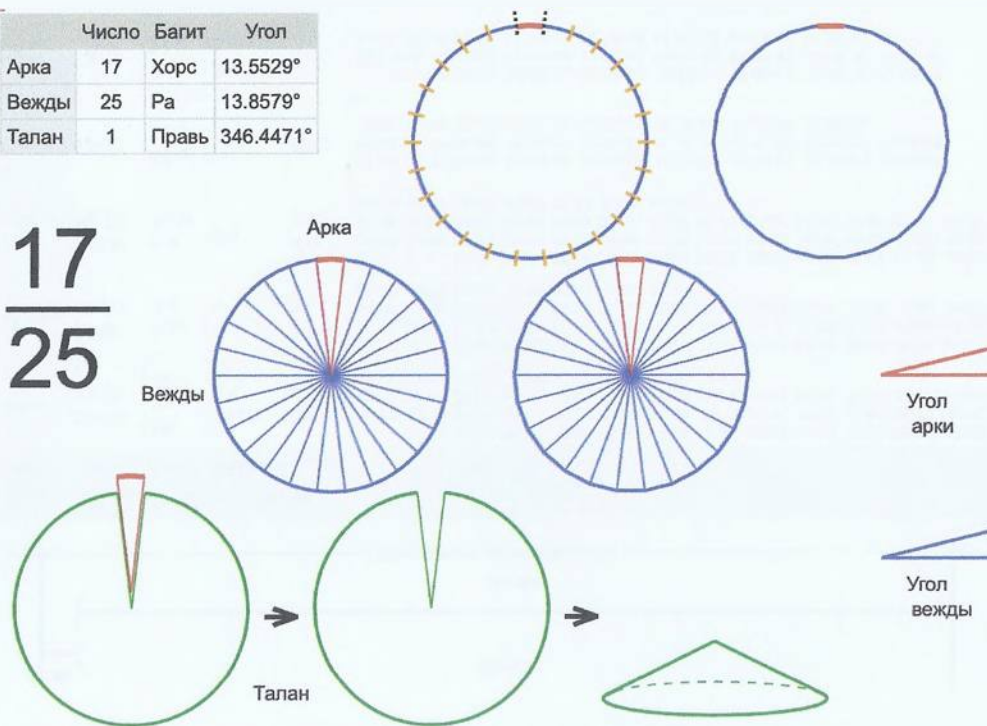

Число	Багит	Угол
Арка	17	Хорс	13.5529°
Вежды	25	Ра	13.8579°
Талан	1	Правь	346.4471°

17
25

Врем. длит.	Серед. арки	Длительности			Вежи
		Арка	Вежда	Затяг.	
Лето	21/06 12:30	13 дн 18 ч	14 дн 1 ч	4 ч 57 м	28/06 09:30, 12/07 10:56, 26/07 12:23, 09/08 13:49, 23/08 15:15, 06/09 16:42, 20/09 18:08, 04/10 19:34, 18/10 21:01, 01/11 22:27, 15/11 23:54, 30/11 01:20, 14/12 02:46, 28/12 04:13, 11/01 05:39, 25/01 07:05, 08/02 08:32, 22/02 09:58, 06/03 11:25, 22/03 12:51, 05/04 14:17, 19/04 15:44, 03/05 17:10, 17/05 18:36, 31/05 20:03, 14/06 21:29
Месяц	21/07 12:30	1 дн 3 ч	1 дн 3 ч	24 м 24 с	22/07 02:03, 23/07 05:46, 24/07 09:29, 25/07 13:12, 26/07 16:54, 27/07 20:37, 29/07 00:20, 30/07 04:03, 31/07 07:46, 01/08 11:29, 02/08 15:12, 03/08 18:55, 04/08 22:38, 06/08 02:21, 07/08 06:04, 08/08 09:47, 09/08 13:30, 10/08 17:13, 11/08 20:56, 13/08 00:39, 14/08 04:22, 15/08 08:05, 16/08 11:47, 17/08 15:30, 18/08 19:13, 19/08 22:56
Шест дница	27/06 12:30	5 ч 25 м	5 ч 32 м	4 м 53 с	27/06 15:12, 27/06 20:45, 28/06 02:17, 28/06 07:50, 28/06 13:22, 28/06 18:55, 29/06 00:28, 29/06 06:00, 29/06 11:33, 29/06 17:05, 29/06 22:38, 30/06 04:11, 30/06 09:43, 30/06 15:16, 30/06 20:48, 01/07 02:21, 01/07 07:54, 01/07 13:26, 01/07 18:59, 02/07 00:31, 02/07 06:04, 02/07 11:37, 02/07 17:09, 02/07 22:42, 03/07 04:14, 03/07 09:47
Сутки	12:30	54 м 13 с	55 м 26 с	49 с	12:57:06, 13:52:32, 14:47:58, 15:43:24, 16:38:49, 17:34:15, 18:29:41, 19:25:07, 20:20:33, 21:15:59, 22:11:25, 23:06:51, 00:02:17, 00:57:42, 01:53:08, 02:48:34, 03:44:00, 04:39:26, 05:34:52, 06:30:18, 07:25:44, 08:21:10, 09:16:35, 10:12:01, 11:07:27, 12:02:53