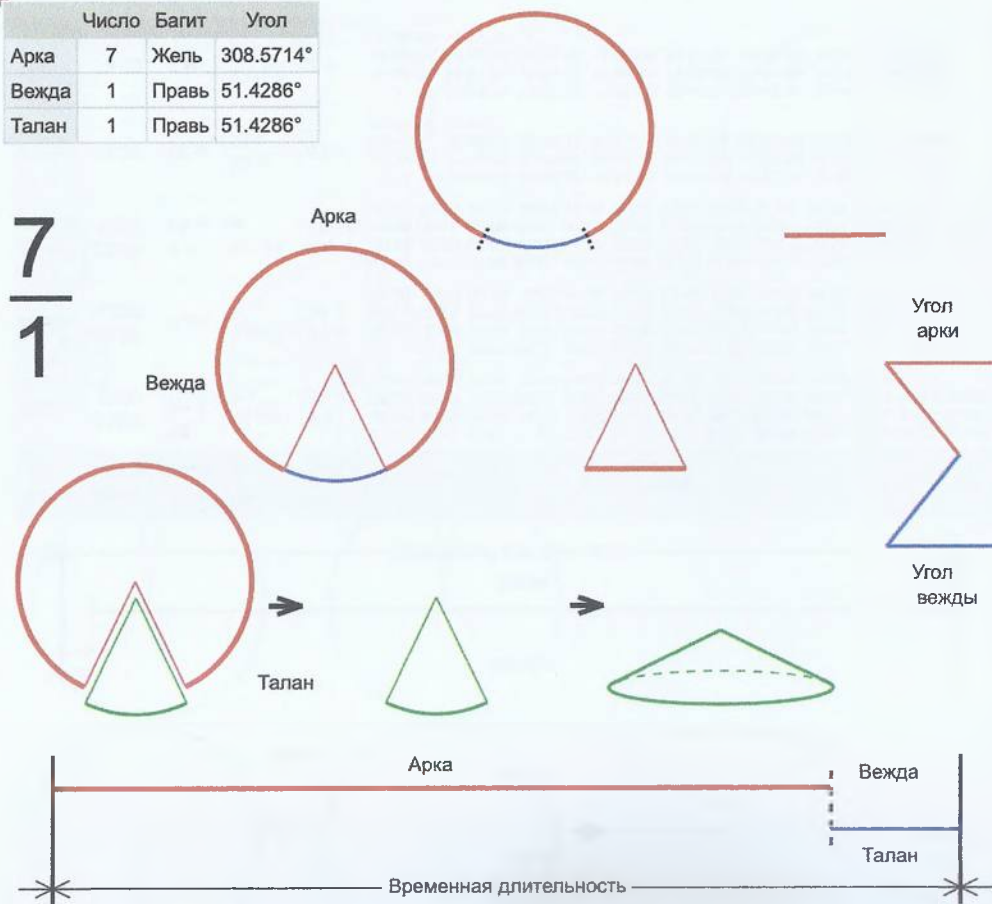

Число	Багит	Угол
Арка	7	Жель	308.5714°
Вежда	1	Правь	51.4286°
Талан	1	Правь	51.4286°

7
—
1

Врем. длит.	Сред. арки	Длительности			Вехи
		Арка	Вежда	Затяг.	
Лето	21/06 12:30	313 дн 1 ч	52 дн 4 ч	18 ч 47 м	25/11 01:21, 16/01 05:38
Месяц	21/07 12:30	25 дн 17 ч	4 дн 6 ч	1 ч 32 м	03/08 09:04, 07/08 15:55
Шест дница	27/06 12:30	5 дн 3 ч	20 ч 34 м	18 м 31 с	30/06 02:12, 30/06 22:47
Сутки	12:30	20 ч 34 м	3 ч 25 м	3 м 5 с	22:47:08, 02:12:51

	Число	Багит	Угол
Арка	7	Жель	154.2857°
Вежды	2	Леля	102.8571°
Талан	1	Правь	205.7143°

7
—
2