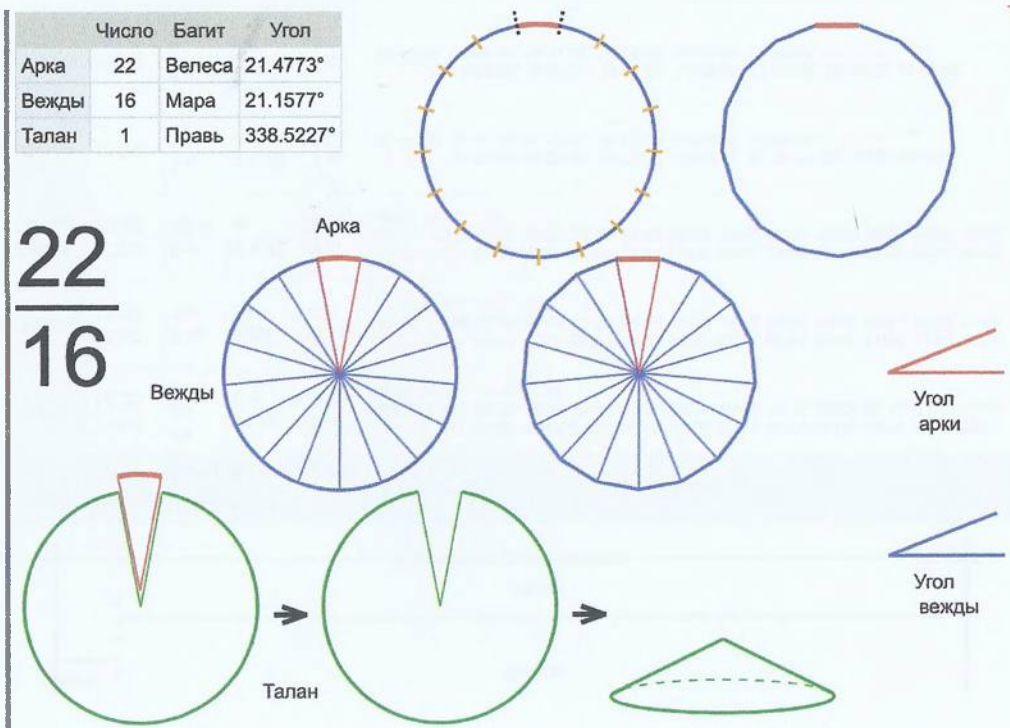

Врем. длит.	Серед. арки	Длительности			Вехи
		Арка	Вежда	Затяг.	
Лето	21/06 12:30	21 дн 18 ч	21 дн 11 ч	7 ч 43 м	02/07 09:59, 23/07 21:10, 14/08 08:21, 04/09 19:33, 26/09 06:44, 17/10 17:55, 08/11 05:07, 29/11 16:18, 21/12 03:30, 11/01 14:41, 02/02 01:52, 23/02 13:04, 17/03 00:15, 07/04 11:26, 28/04 22:38, 20/05 09:49, 10/06 21:00
Месяц	21/07 12:30	1 дн 18 ч	1 дн 18 ч	38 м 5 с	22/07 09:58, 24/07 04:17, 25/07 22:36, 27/07 16:55, 29/07 11:14, 31/07 05:33, 01/08 23:52, 03/08 18:11, 05/08 12:30, 07/08 06:48, 09/08 01:07, 10/08 19:26, 12/08 13:45, 14/08 08:04, 16/08 02:23, 17/08 20:42, 19/08 15:01
Шест дница	27/06 12:30	8 ч 35 м	8 ч 27 м	7 м 37 с	27/06 16:47, 28/06 01:15, 28/06 09:43, 28/06 18:11, 29/06 02:38, 29/06 11:06, 29/06 19:34, 30/06 04:02, 30/06 12:30, 30/06 20:57, 01/07 05:25, 01/07 13:53, 01/07 22:21, 02/07 06:48, 02/07 15:16, 02/07 23:44, 03/07 08:12
Сутки	12:30	1 ч 25 м	1 ч 24 м	1 м 16 с	13:12:57, 14:37:35, 16:02:12, 17:26:50, 18:51:28, 20:16:06, 21:40:44, 23:05:22, 00:30:00, 01:54:37, 03:19:15, 04:43:53, 06:08:31, 07:33:09, 08:57:47, 10:22:24, 11:47:02