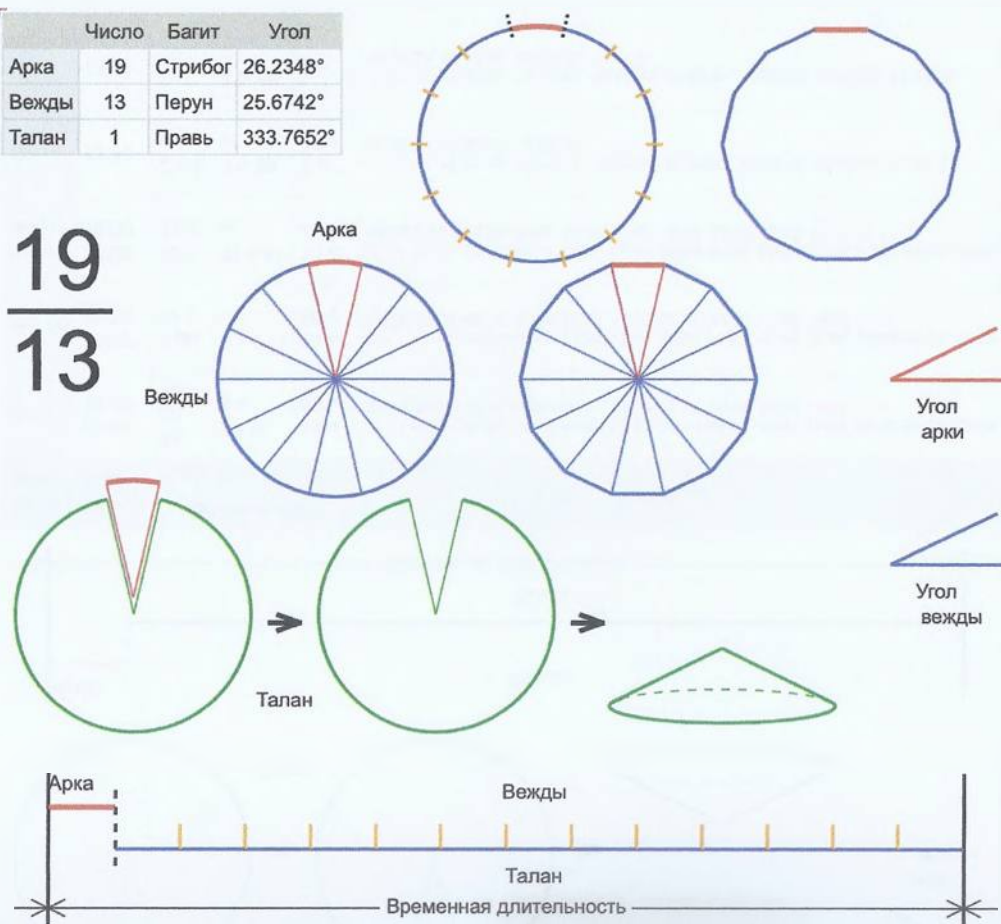

Число	Багит	Угол
Арка	19	Стрибог	26.2348°
Вежды	13	Перун	25.6742°
Талан	1	Правь	333.7652°

19
13

Врем. длит.	Серед. арки	Длительности			Вехи
		Арка	Вежда	Затяг.	
Лето	21/06 12:30	26 дн 14 ч	26 дн 1 ч	9 ч 22 м	04/07 19:54, 30/07 21:04, 25/08 22:14, 20/09 23:24, 17/10 00:34, 12/11 01:44, 08/12 02:54, 03/01 04:05, 29/01 05:15, 24/02 06:25, 22/03 07:35, 17/04 08:45, 13/05 09:55, 08/06 11:05
Месяц	21/07 12:30	2 дн 4 ч	2 дн 3 ч	46 м 13 с	22/07 14:44, 24/07 18:04, 26/07 21:25, 29/07 00:46, 31/07 04:07, 02/08 07:28, 04/08 10:49, 06/08 14:10, 08/08 17:31, 10/08 20:52, 13/08 00:13, 15/08 03:34, 17/08 06:55, 19/08 10:15
Шест дница	27/06 12:30	10 ч 29 м	10 ч 16 м	9 м 15 с	27/06 17:44, 28/06 04:00, 28/06 14:17, 29/06 00:33, 29/06 10:49, 29/06 21:05, 30/06 07:21, 30/06 17:38, 01/07 03:54, 01/07 14:10, 02/07 00:26, 02/07 10:42, 02/07 20:59, 03/07 07:15
Сутки	12:30	1 ч 44 м	1 ч 42 м	1 м 32 с	13:22:28, 15:05:09, 16:47:51, 18:30:33, 20:13:15, 21:55:57, 23:38:39, 01:21:20, 03:04:02, 04:46:44, 06:29:26, 08:12:08, 09:54:50, 11:37:31

	Число	Багит	Угол
Арка	19	Стрибог	24.3609°
Вежды	14	Магощь	23.9742°
Талан	1	Правь	335.6391°

19
14