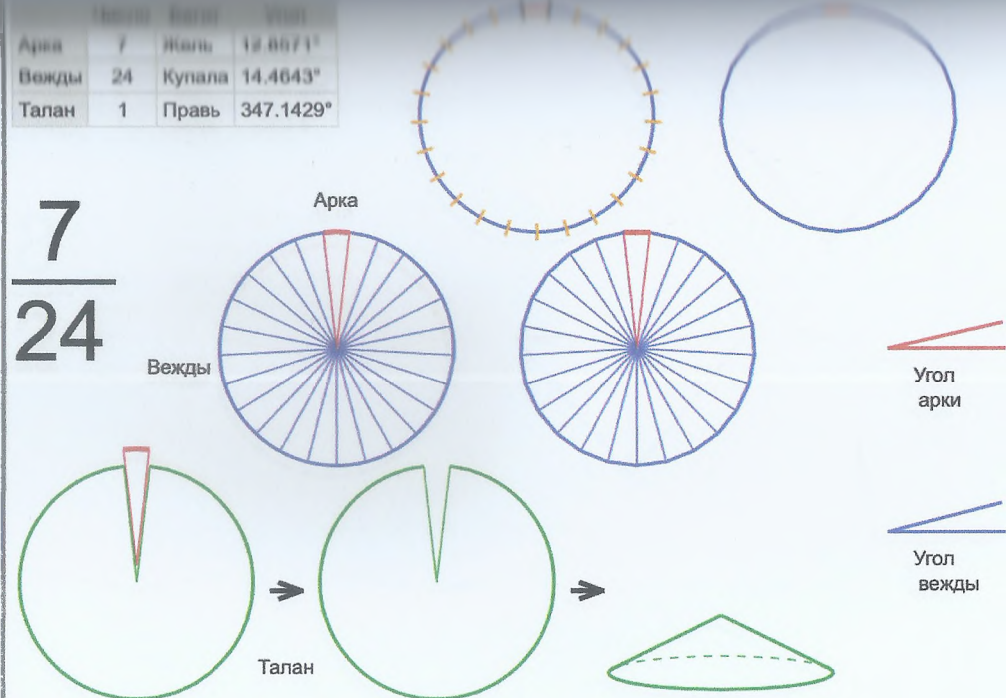

Врем. длит.	Серед. арки	Длительности			Вехи
		Арка	Векда	Затяг.	
Лето	21/06 12:30	13 дн 1 ч	14 дн 16 ч	4 ч 41 м	28/06 01:02, 12/07 17:14, 27/07 09:26, 11/08 01:39, 25/08 17:51, 09/09 10:03, 24/09 02:16, 08/10 18:28, 23/10 10:40, 07/11 02:53, 21/11 19:05, 06/12 11:17, 21/12 03:30, 04/01 19:42, 19/01 11:54, 03/02 04:06, 17/02 20:19, 04/03 12:31, 19/03 04:43, 02/04 20:56, 17/04 13:08, 02/05 05:20, 16/05 21:33, 31/05 13:45, 15/06 05:57
Месяц	21/07 12:30	1 дн 1 ч	1 дн 4 ч	23 м 9 с	22/07 01:21, 23/07 06:17, 24/07 11:12, 25/07 16:08, 26/07 21:04, 28/07 02:00, 29/07 06:55, 30/07 11:51, 31/07 16:47, 01/08 21:42, 03/08 02:38, 04/08 07:34, 05/08 12:30, 06/08 17:25, 07/08 22:21, 09/08 03:17, 10/08 08:12, 11/08 13:08, 12/08 18:04, 13/08 23:00, 15/08 03:55, 16/08 08:51, 17/08 13:47, 18/08 18:42, 19/08 23:38
Шест дница	27/06 12:30	5 ч 8 м	5 ч 47 м	4 м 38 с	27/06 15:04, 27/06 20:51, 28/06 02:38, 28/06 08:25, 28/06 14:12, 28/06 20:00, 29/06 01:47, 29/06 07:34, 29/06 13:21, 29/06 19:08, 30/06 00:55, 30/06 06:42, 30/06 12:30, 30/06 18:17, 01/07 00:04, 01/07 05:51, 01/07 11:38, 01/07 17:25, 01/07 23:12, 02/07 05:00, 02/07 10:47, 02/07 16:34, 02/07 22:21, 03/07 04:08, 03/07 09:55
Сутки	12:30	51 м 26 с	57 м 51 с	46 с	12:55:42, 13:53:34, 14:51:25, 15:49:17, 16:47:08, 17:45:00, 18:42:51, 19:40:42, 20:38:34, 21:36:25, 22:34:17, 23:32:08, 00:30:00, 01:27:51, 02:25:42, 03:23:34, 04:21:25, 05:19:17, 06:17:08, 07:15:00, 08:12:51, 09:10:42, 10:08:34, 11:06:25, 12:04:17
Час	13:30	2 м 9 с	2 м 25 с	2 с	13:31:04, 13:33:28, 13:35:53, 13:38:18, 13:40:42, 13:43:07, 13:45:32, 13:47:56, 13:50:21, 13:52:46, 13:55:10, 13:57:35, 14:00:00, 14:02:24, 14:04:49, 14:07:13, 14:09:38, 14:12:03, 14:14:27, 14:16:52, 14:19:17, 14:21:41, 14:24:06, 14:26:31, 14:28:55