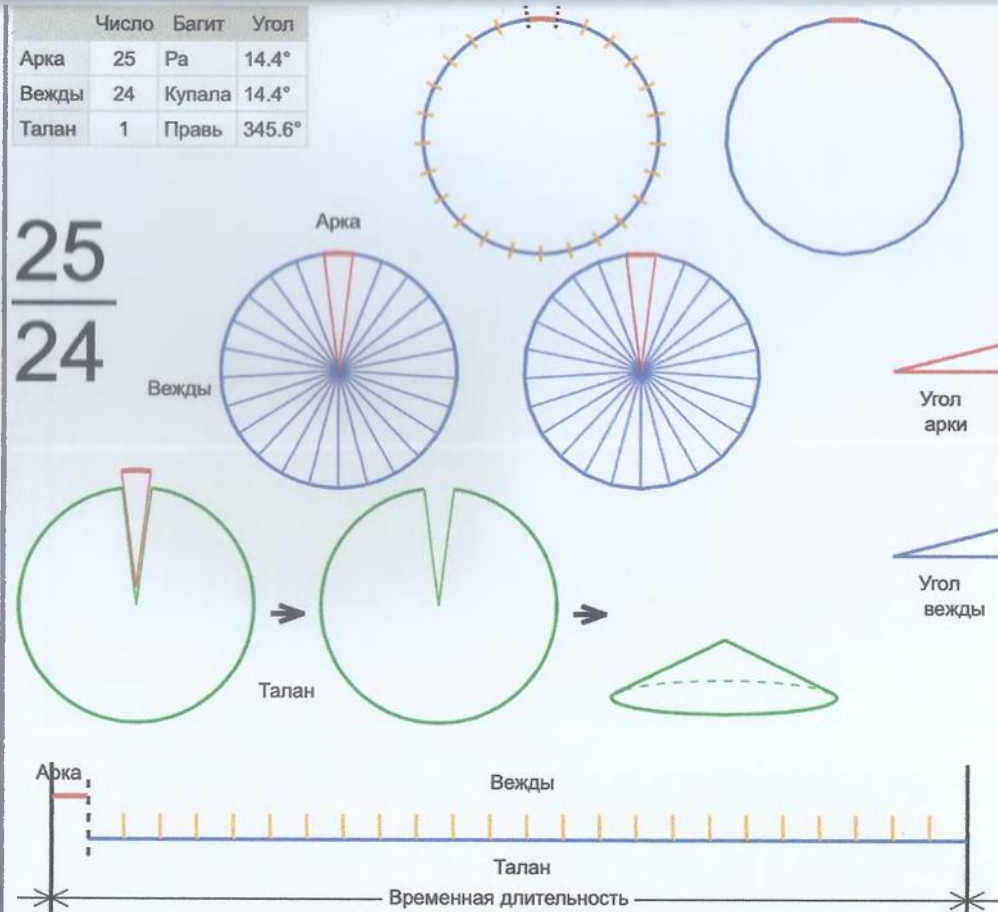

Врем. длит.	Серед. арки	Длительности			Вехи
		Арка	Вежда	Затяг.	
Лето	21/06 12:30	14 дн 14 ч	14 дн 14 ч	5 ч 15 м	28/06 19:49, 13/07 10:27, 28/07 01:06, 11/08 15:44, 26/08 06:22, 09/09 21:01, 24/09 11:39, 09/10 02:18, 23/10 16:56, 07/11 07:34, 21/11 22:13, 06/12 12:51, 21/12 03:30, 04/01 18:08, 19/01 08:46, 02/02 23:25, 17/02 14:03, 04/03 04:42, 18/03 19:20, 02/04 09:58, 17/04 00:37, 01/05 15:15, 16/05 05:54, 30/05 20:32, 14/06 11:10
Месяц	21/07 12:30	1 дн 4 ч	1 дн 4 ч	25 м 55 с	22/07 02:54, 23/07 07:42, 24/07 12:30, 25/07 17:18, 26/07 22:06, 28/07 02:54, 29/07 07:42, 30/07 12:30, 31/07 17:18, 01/08 22:06, 03/08 02:54, 04/08 07:42, 05/08 12:30, 06/08 17:18, 07/08 22:06, 09/08 02:54, 10/08 07:42, 11/08 12:30, 12/08 17:18, 13/08 22:06, 15/08 02:54, 16/08 07:42, 17/08 12:30, 18/08 17:18, 19/08 22:06
Шест дница	27/06 12:30	5 ч 45 м	5 ч 45 м	5 м 11 с	27/06 15:22, 27/06 21:08, 28/06 02:54, 28/06 08:39, 28/06 14:25, 28/06 20:10, 29/06 01:56, 29/06 07:42, 29/06 13:27, 29/06 19:13, 30/06 00:58, 30/06 06:44, 30/06 12:30, 30/06 18:15, 01/07 00:01, 01/07 05:46, 01/07 11:32, 01/07 17:18, 01/07 23:03, 02/07 04:49, 02/07 10:34, 02/07 16:20, 02/07 22:06, 03/07 03:51, 03/07 09:37
Сутки	12:30	57 м 36 с	57 м 36 с	52 с	12:58:48, 13:56:24, 14:54:00, 15:51:36, 16:49:12, 17:46:48, 18:44:24, 19:42:00, 20:39:36, 21:37:12, 22:34:48, 23:32:24, 00:30:00, 01:27:36, 02:25:12, 03:22:48, 04:20:24, 05:18:00, 06:15:36, 07:13:12, 08:10:48, 09:08:24, 10:06:00, 11:03:36, 12:01:12
Час	13:30	2 м 24 с	2 м 24 с	2 с	13:31:12, 13:33:36, 13:36:00, 13:38:24, 13:40:48, 13:43:12, 13:45:36, 13:48:00, 13:50:24, 13:52:48, 13:55:12, 13:57:36, 14:00:00, 14:02:24, 14:04:48, 14:07:12, 14:09:36, 14:12:00, 14:14:24, 14:16:48, 14:19:12, 14:21:36, 14:24:00, 14:26:24, 14:28:48