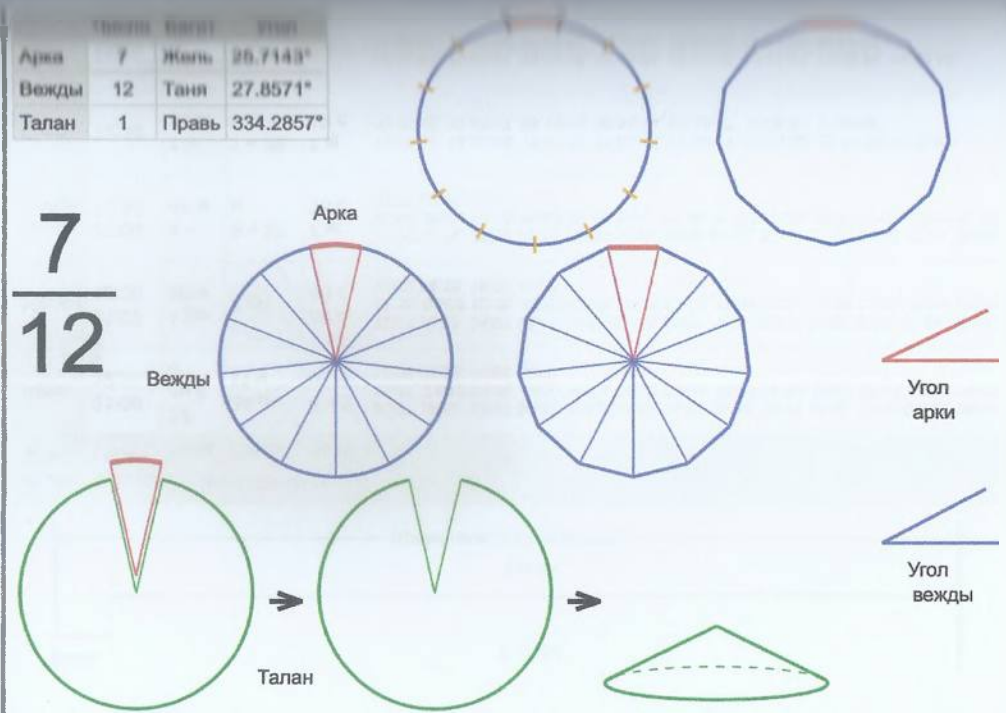

Врем. длит.	Серед. арки	Длительности			Вехи
		Арка	Векда	Затяг.	
Лето	21/06 12:30	26 дн 2 ч	28 дн 6 ч	9 ч 23 м	04/07 13:34, 01/08 19:53, 30/08 02:12, 27/09 08:32, 25/10 14:51, 22/11 21:10, 21/12 03:30, 18/01 09:49, 15/02 16:08, 15/03 22:27, 13/04 04:47, 11/05 11:06, 08/06 17:25
Месяц	21/07 12:30	2 дн 3 ч	2 дн 7 ч	46 м 17 с	22/07 14:12, 24/07 21:55, 27/07 05:38, 29/07 13:21, 31/07 21:04, 03/08 04:47, 05/08 12:30, 07/08 20:12, 10/08 03:55, 12/08 11:38, 14/08 19:21, 17/08 03:04, 19/08 10:47
Шест дница	27/06 12:30	10 ч 17 м	11 ч 8 м	9 м 15 с	27/06 17:38, 28/06 04:47, 28/06 15:55, 29/06 03:04, 29/06 14:12, 30/06 01:21, 30/06 12:30, 30/06 23:38, 01/07 10:47, 01/07 21:55, 02/07 09:04, 02/07 20:12, 03/07 07:21
Сутки	12:30	1 ч 42 м	1 ч 51 м	1 м 33 с	13:21:25, 15:12:51, 17:04:17, 18:55:42, 20:47:08, 22:38:34, 00:30:00, 02:21:25, 04:12:51, 06:04:17, 07:55:42, 09:47:08, 11:38:34
Час	13:30	4 м 17 с	4 м 39 с	4 с	13:32:08, 13:36:47, 13:41:25, 13:46:04, 13:50:42, 13:55:21, 14:00:00, 14:04:38, 14:09:17, 14:13:55, 14:18:34, 14:23:12, 14:27:51