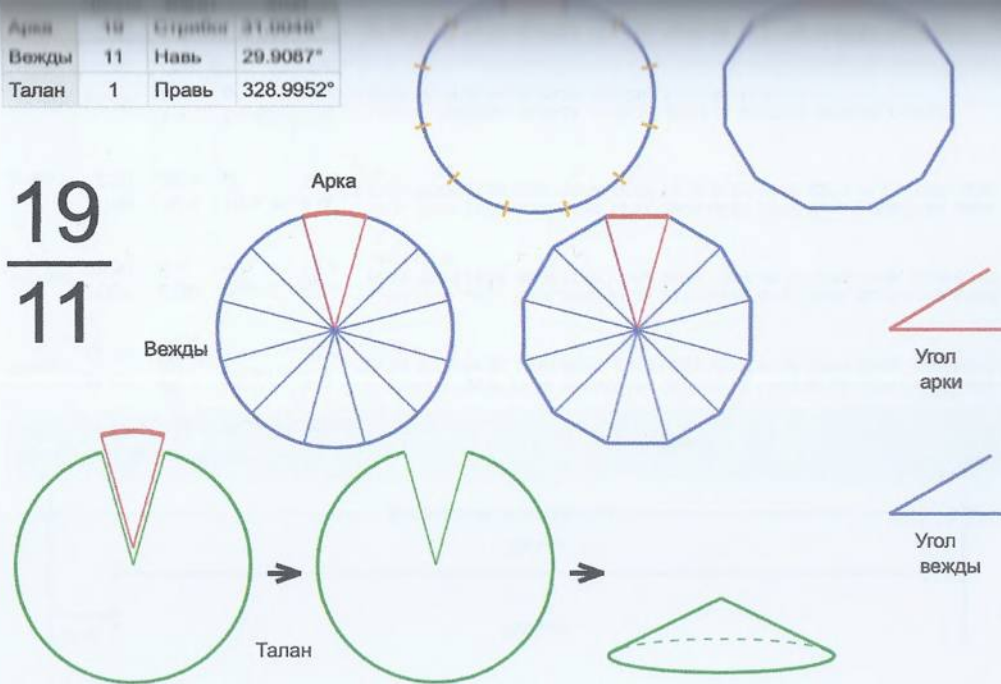

Час 13:30 5 м 5 м 59 с 13:32:00, 13:37:07, 13:42:06, 13:47:05, 13:52:01, 13:57:01, 14:02:00, 14:07:00, 14:12:04, 14:17:03, 14:22:02

Арка	19	Стрелы	31.0040°
Вежды	11	Навь	29.9087°
Талан	1	Правь	328.9952°

19
11

Врем. длит.	Серед. арки	Длительности			Вехи
		Арка	Вежда	Затяг.	
Лето	21/06 12:30	31 дн 10 ч	30 дн 8 ч	10 ч 55 м	07/07 05:58, 06/08 14:15, 05/09 22:32, 06/10 06:48, 05/11 15:05, 05/12 23:21, 05/01 07:38, 04/02 15:54, 07/03 00:11, 06/04 08:27, 06/05 16:44, 06/06 01:01
Месяц	21/07 12:30	2 дн 14 ч	2 дн 11 ч	53 м 50 с	22/07 19:30, 25/07 07:19, 27/07 19:08, 30/07 06:57, 01/08 18:46, 04/08 06:35, 06/08 18:24, 09/08 06:13, 11/08 18:02, 14/08 05:51, 16/08 17:40, 19/08 05:29
Шест дница	27/06 12:30	12 ч 24 м	11 ч 57 м	10 м 46 с	27/06 18:42, 28/06 06:39, 28/06 18:37, 29/06 06:35, 29/06 18:33, 30/06 06:31, 30/06 18:28, 01/07 06:26, 01/07 18:24, 02/07 06:22, 02/07 18:20, 03/07 06:17
Сутки	12:30	2 ч 4 м	1 ч 59 м	1 м 48 с	13:32:00, 15:31:38, 17:31:16, 19:30:54, 21:30:32, 23:30:10, 01:29:49, 03:29:27, 05:29:05, 07:28:43, 09:28:21, 11:27:59
Час	13:30	5 м 10 с	4 м 59 с	4 с	13:32:35, 13:37:34, 13:42:33, 13:47:32, 13:52:31, 13:57:30, 14:02:29, 14:07:28, 14:12:27, 14:17:26, 14:22:25, 14:27:24

Час 13:30 5 м 5 м 59 с 13:32:00, 13:37:07, 13:42:06, 13:47:05, 13:52:01, 13:57:01, 14:02:00, 14:07:00, 14:12:04, 14:17:03, 14:22:02

Арка	19	Стрелы	28.3211°
Вежды	12	Таня	27.6316°
Талан	1	Правь	331.5789°

19
12