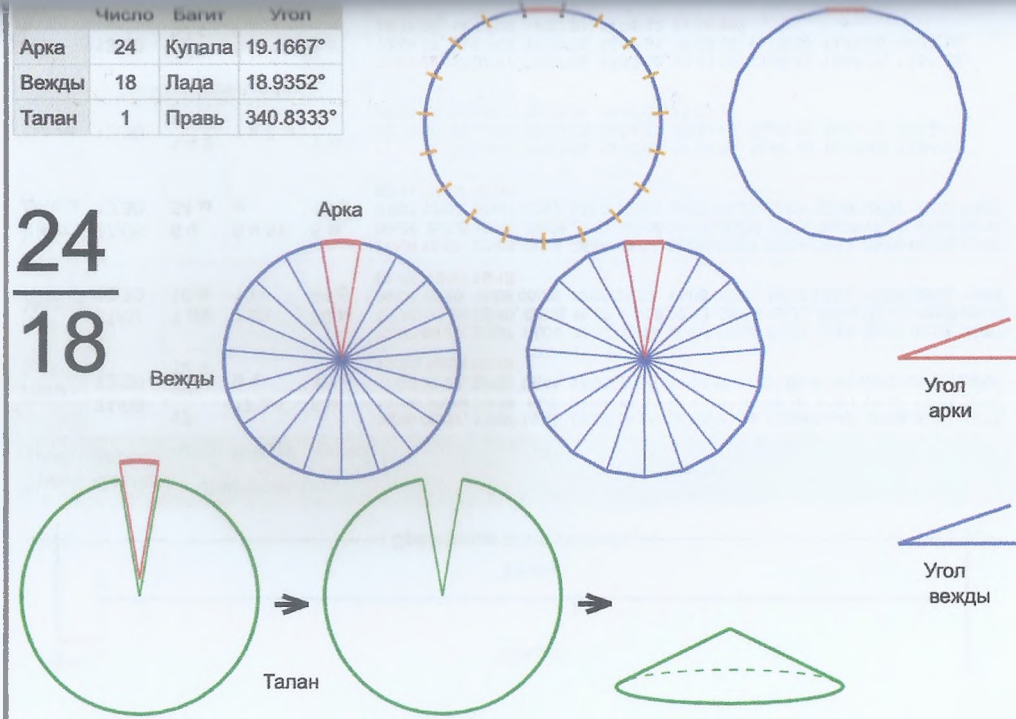

Врем. длит.	Серед. арки	Длительности			Веки
		Арка	Вежда	Затяг.	
Лето	21/06 12:30	19 дн 10 ч	19 дн 5 ч	6 ч 54 м	01/07 05:51, 20/07 10:55, 08/08 15:59, 27/08 21:04, 16/09 02:08, 05/10 07:12, 24/10 12:17, 12/11 17:21, 01/12 22:25, 21/12 03:30, 09/01 08:34, 28/01 13:38, 16/02 18:42, 07/03 23:47, 27/03 04:51, 15/04 09:55, 04/05 15:00, 23/05 20:04, 12/06 01:08
Месяц	21/07 12:30	1 дн 14 ч	1 дн 13 ч	34 м 5 с	22/07 07:40, 23/07 21:32, 25/07 11:24, 27/07 01:16, 28/07 15:08, 30/07 05:01, 31/07 18:53, 02/08 08:45, 03/08 22:37, 05/08 12:30, 07/08 02:22, 08/08 16:14, 10/08 06:06, 11/08 19:58, 13/08 09:51, 14/08 23:43, 16/08 13:35, 18/08 03:27, 19/08 17:20
Шест. дница	27/06 12:30	7 ч 40 м	7 ч 34 м	6 м 49 с	27/06 16:20, 27/06 23:54, 28/06 07:28, 28/06 15:03, 28/06 22:37, 29/06 06:12, 29/06 13:46, 29/06 21:21, 30/06 04:55, 30/06 12:30, 30/06 20:04, 01/07 03:38, 01/07 11:13, 01/07 18:47, 02/07 02:22, 02/07 09:56, 02/07 17:31, 03/07 01:05, 03/07 08:40
Сутки	12:30	1 ч 16 м	1 ч 15 м	1 м 8 с	13:08:20, 14:24:04, 15:39:48, 16:55:33, 18:11:17, 19:27:02, 20:42:46, 21:58:31, 23:14:15, 00:30:00, 01:45:44, 03:01:28, 04:17:13, 05:32:57, 06:48:42, 08:04:26, 09:20:11, 10:35:55, 11:51:40
Час	13:30	3 м 12 с	3 м 9 с	3 с	13:31:35, 13:34:45, 13:37:54, 13:41:03, 13:44:13, 13:47:22, 13:50:31, 13:53:41, 13:56:50, 14:00:00, 14:03:09, 14:06:18, 14:09:28, 14:12:37, 14:15:46, 14:18:56, 14:22:05, 14:25:14, 14:28:24