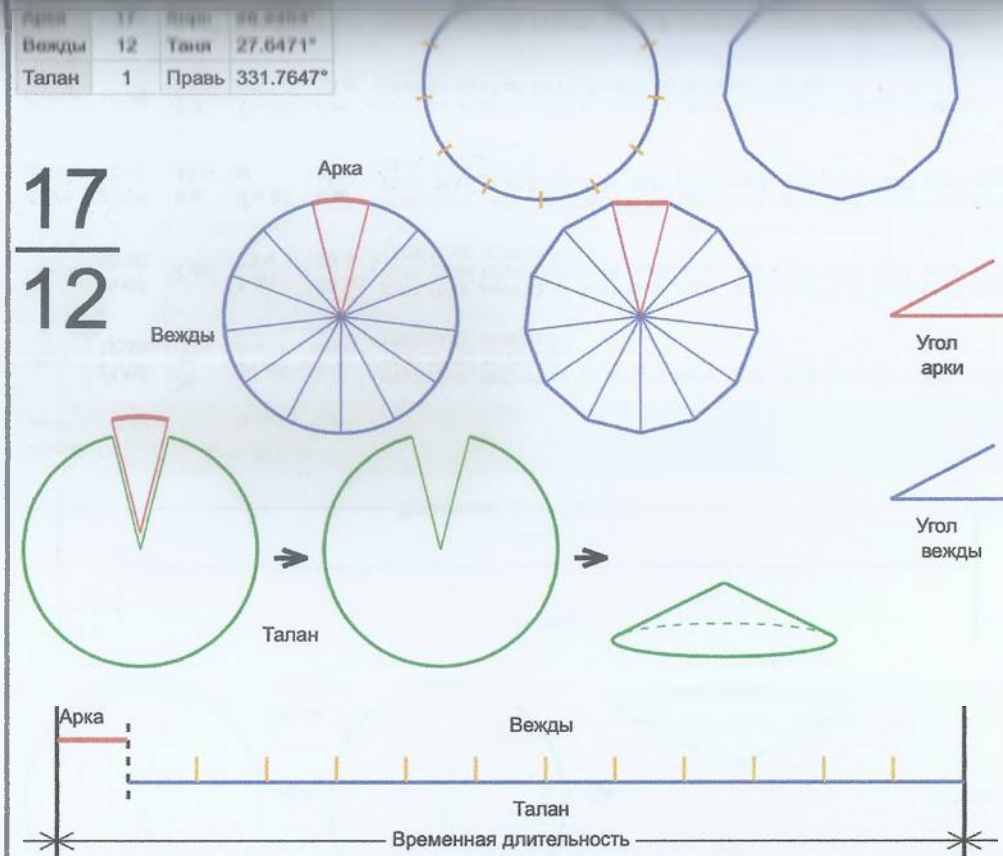

Врем. длит.	Серед. арки	Длительности			Вехи
		Арка	Вежда	Затяг.	
Лето	21/06 12:30	28 дн 15 ч	28 дн 1 ч	10 ч 5 м	05/07 20:15, 02/08 21:28, 30/08 22:40, 27/09 23:52, 26/10 01:05, 23/11 02:17, 21/12 03:30, 18/01 04:42, 15/02 05:54, 15/03 07:07, 12/04 08:19, 10/05 09:31, 07/06 10:44
Месяц	21/07 12:30	2 дн 8 ч	2 дн 7 ч	49 м 46 с	22/07 16:44, 25/07 00:01, 27/07 07:19, 29/07 14:37, 31/07 21:54, 03/08 05:12, 05/08 12:30, 07/08 19:47, 10/08 03:05, 12/08 10:22, 14/08 17:40, 17/08 00:58, 19/08 08:15
Шест дница	27/06 12:30	11 ч 17 м	11 ч 3 м	9 м 57 с	27/06 18:08, 28/06 05:12, 28/06 16:15, 29/06 03:19, 29/06 14:22, 30/06 01:26, 30/06 12:30, 30/06 23:33, 01/07 10:37, 01/07 21:40, 02/07 08:44, 02/07 19:47, 03/07 06:51
Сутки	12:30	1 ч 52 м	1 ч 50 м	1 м 40 с	13:26:28, 15:17:03, 17:07:38, 18:58:14, 20:48:49, 22:39:24, 00:30:00, 02:20:35, 04:11:10, 06:01:45, 07:52:21, 09:42:56, 11:33:31
Час	13:30	4 м 42 с	4 м 36 с	4 с	13:32:21, 13:36:57, 13:41:34, 13:46:10, 13:50:47, 13:55:23, 14:00:00, 14:04:36, 14:09:12, 14:13:49, 14:18:25, 14:23:02, 14:27:38