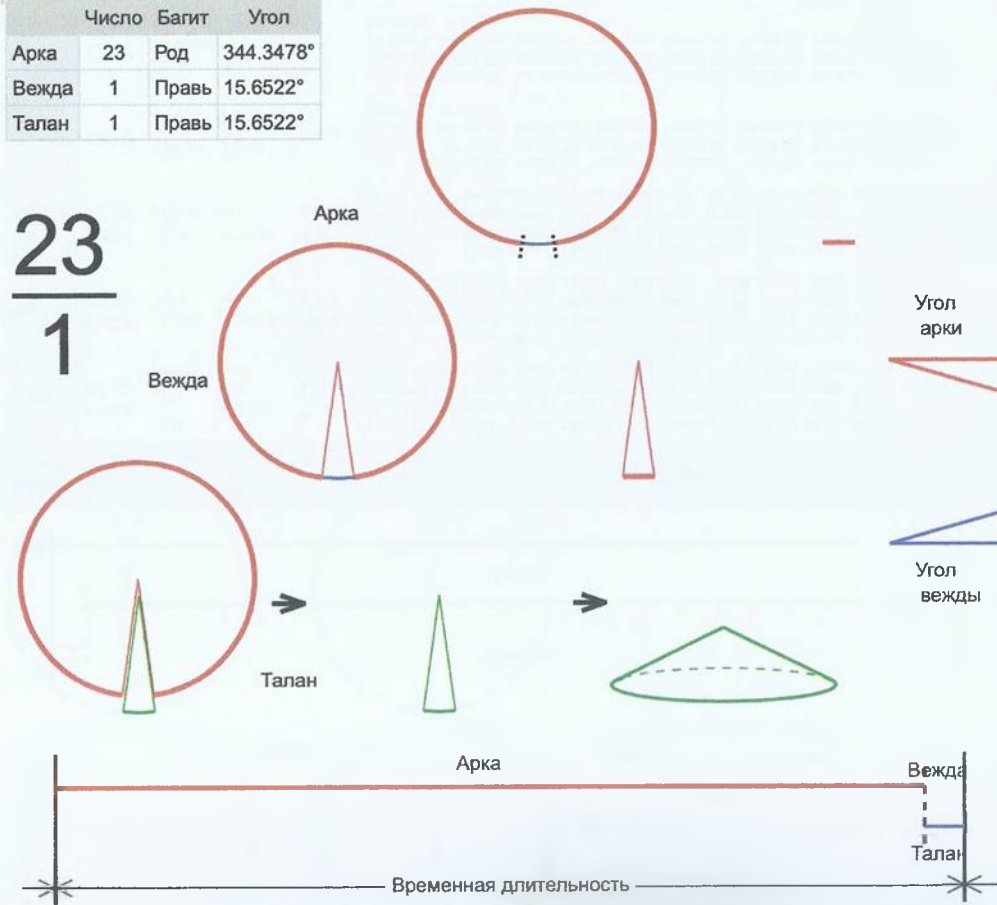

Число	Багит	Угол
Арка	23	Род	344.3478°
Вежда	1	Правь	15.6522°
Талан	1	Правь	15.6522°

23
1

Врем. длит.	Серед. арки	Длительности			Вехи
		Арка	Вежда	Затяг.	
Лето	21/06 12:30	349 дн 8 ч	15 дн 21 ч	5 ч 43 м	13/12 04:56, 29/12 02:03
Месяц	21/07 12:30	28 дн 16 ч	1 дн 7 ч	28 м 10 с	04/08 20:50, 06/08 04:09
Шест дница	27/06 12:30	5 дн 17 ч	6 ч 15 м	5 м 38 с	30/06 09:22, 30/06 15:37
Сутки	12:30	22 ч 57 м	1 ч 2 м	56 с	23/06 41, 01/01 10

	Число	Багит	Угол
Арка	23	Род	172.1739°
Вежды	2	Леля	93.913°
Талан	1	Правь	187.8261°

23
2