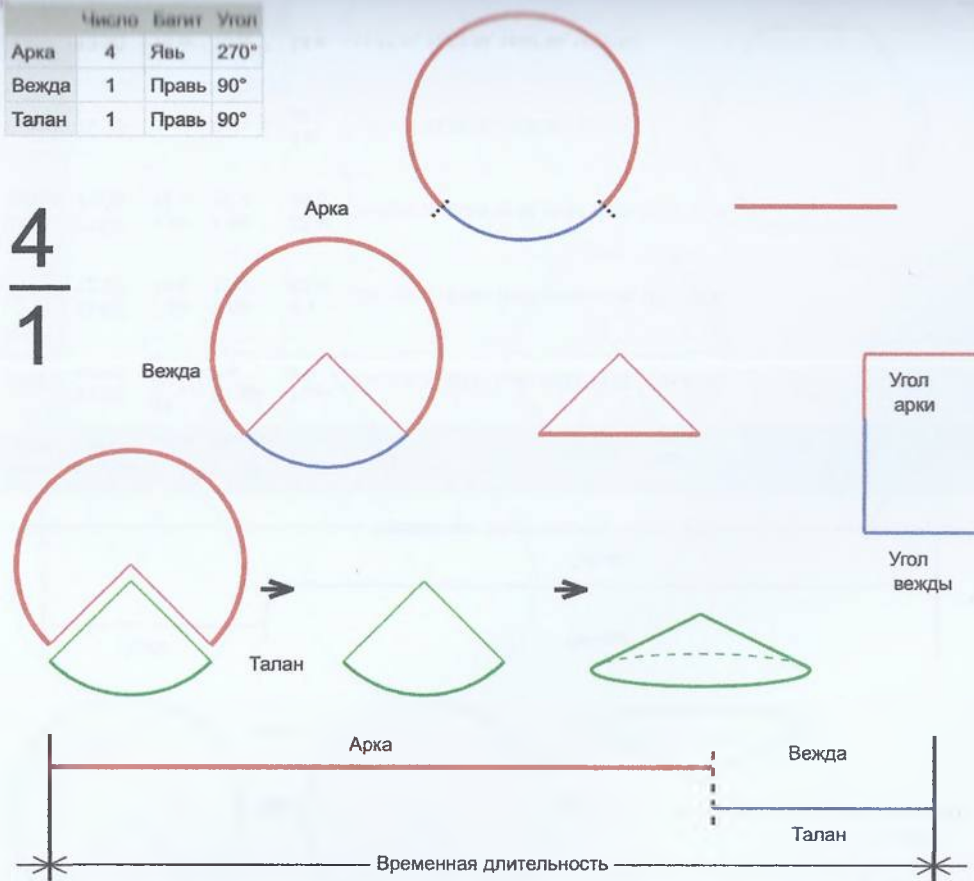

Число	Багит	Угол
Арка	4	Явь	270°
Вежда	1	Правь	90°
Талан	1	Правь	90°

4
—
1

Врем. длит.	Серед. арки	Длительности			Вехи
		Арка	Вежда	Затяг.	
Лето	21/06 12:30	273 дн 22 ч	91 дн 7 ч	1 дн 8 ч	05/11 11:45, 04/02 19:15
Месяц	21/07 12:30	22 дн 12 ч	7 дн 12 ч	2 ч 42 м	01/08 18:30, 09/08 06:30
Шест дница	27/06 12:30	4 дн 12 ч	1 дн 12 ч	32 м 24 с	29/06 18:30, 01/07 06:30
Сутки	12:30	18 ч	6 ч	5 м 24 с	21:30:00, 03:30:00
Час	13:30	45 м	15 м	14 с	13:52:30, 14:07:30

	Число	Багит	Угол
Арка	4	Явь	135°
Вежды	2	Леля	112.5°
Талан	1	Правь	225°

4
—
2