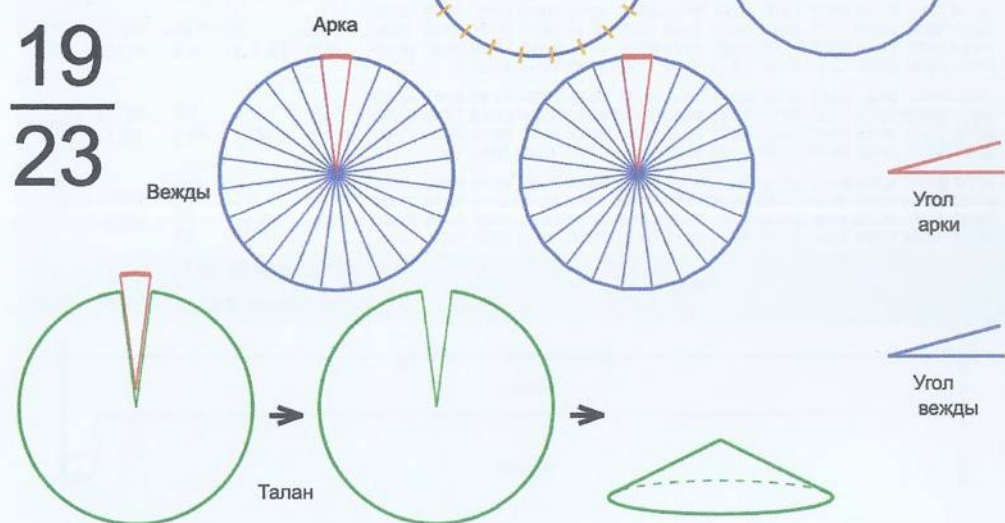

Арка	19	Стрелка	14.9208°
Вежды	23	Род	15.0075°
Талан	1	Правь	345.1716°

19
23

Врем. длит.	Серед. арки	Длительности			Вехи
		Арка	Вежда	Затяг.	
Лето	21/06 12:30	15 дн 1 ч	15 дн 5 ч	5 ч 24 м	29/06 01:02, 14/07 06:28, 29/07 11:53, 13/08 17:19, 28/08 22:45, 13/09 04:11, 28/09 09:37, 13/10 15:03, 28/10 20:29, 13/11 01:55, 28/11 07:21, 13/12 12:47, 28/12 18:12, 12/01 23:38, 28/01 05:04, 12/02 10:30, 27/02 15:56, 14/03 21:22, 30/03 02:48, 14/04 08:14, 29/04 13:40, 14/05 19:06, 30/05 00:31, 14/06 05:57
Месяц	21/07 12:30	1 дн 5 ч	1 дн 6 ч	26 м 41 с	22/07 03:19, 23/07 09:20, 24/07 15:21, 25/07 21:22, 27/07 03:23, 28/07 09:24, 29/07 15:25, 30/07 21:25, 01/08 03:26, 02/08 09:27, 03/08 15:28, 04/08 21:29, 06/08 03:30, 07/08 09:31, 08/08 15:32, 09/08 21:33, 11/08 03:34, 12/08 09:34, 13/08 15:35, 14/08 21:36, 16/08 03:37, 17/08 09:38, 18/08 15:39, 19/08 21:40
Шест дница	27/06 12:30	5 ч 55 м	6 ч	5 м 20 с	27/06 15:27, 27/06 21:28, 28/06 03:28, 28/06 09:28, 28/06 15:28, 28/06 21:28, 29/06 03:29, 29/06 09:29, 29/06 15:29, 29/06 21:29, 30/06 03:29, 30/06 09:29, 30/06 15:30, 30/06 21:30, 01/07 03:30, 01/07 09:30, 01/07 15:30, 01/07 21:30, 02/07 03:31, 02/07 09:31, 02/07 15:31, 02/07 21:31, 03/07 03:31, 03/07 09:32
Сутки	12:30	59 м 19 с	1 ч	53 с	12:59:39, 13:59:41, 14:59:42, 15:59:44, 16:59:46, 17:59:48, 18:59:50, 19:59:51, 20:59:53, 21:59:55, 22:59:57, 23:59:59, 01:00:00, 02:00:02, 03:00:04, 04:00:06, 05:00:08, 06:00:09, 07:00:11, 08:00:13, 09:00:15, 10:00:17, 11:00:18, 12:00:20
Час	13:30	2 м 28 с	2 м 30 с	2 с	13:31:14, 13:33:44, 13:36:14, 13:38:44, 13:41:14, 13:43:44, 13:46:14, 13:48:44, 13:51:14, 13:53:44, 13:56:14, 13:58:44, 14:01:15, 14:03:45, 14:06:15, 14:08:45, 14:11:15, 14:13:45, 14:16:15, 14:18:45, 14:21:15, 14:23:45, 14:26:15, 14:28:45

Арка	19	Стрелка	14.2108°
Вежды	24	Купала	14.4079°
Талан	1	Правь	345.7895°

19
24