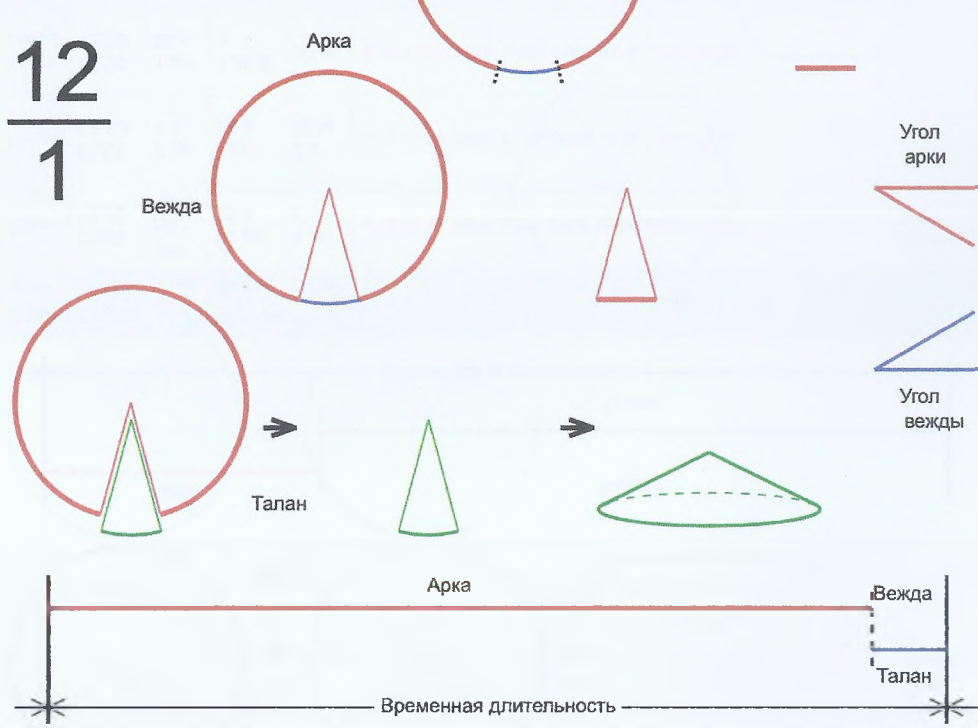

Сутки	12:30	22 с	30 с	47 с	03:44:16, 04:39:46, 05:35:16, 06:30:47, 07:26:17, 08:21:47, 09:17:18, 10:12:48, 11:08:18, 12:03:49
Час	13:30	2 м 11 с	2 м 19 с	2 с	13:31:05, 13:33:24, 13:35:42, 13:38:01, 13:40:20, 13:42:39, 13:44:58, 13:47:16, 13:49:35, 13:51:54, 13:54:13, 13:56:31, 13:58:50, 14:01:09, 14:03:28, 14:05:46, 14:08:05, 14:10:24, 14:12:43, 14:15:01, 14:17:20, 14:19:38, 14:21:57, 14:24:15

Арка	12	Тали	330°
Вежда	1	Правь	30°
Талан	1	Правь	30°

Врем. длит.	Серед. арки	Длительности			Вехи
		Арка	Вежда	Затяг.	
Лето	21/06 12:30	334 дн 19 ч	30 дн 10 ч	10 ч 57 м	05/12 22:15, 05/01 08:45
Месяц	21/07 12:30	27 дн 12 ч	2 дн 12 ч	54 м	04/08 06:30, 06/08 18:30
Шест дница	27/06 12:30	5 дн 12 ч	12 ч	10 м 48 с	30/06 06:30, 30/06 18:30
Сутки	12:30	22 ч	2 ч	1 м 48 с	23:30:00, 01:30:00
Час	13:30	55 м	5 м	5 с	13:57:30, 14:02:30

Арка	12	Тали	180°
Вежды	2	Лепя	97,5°
Талан	1	Правь	195°