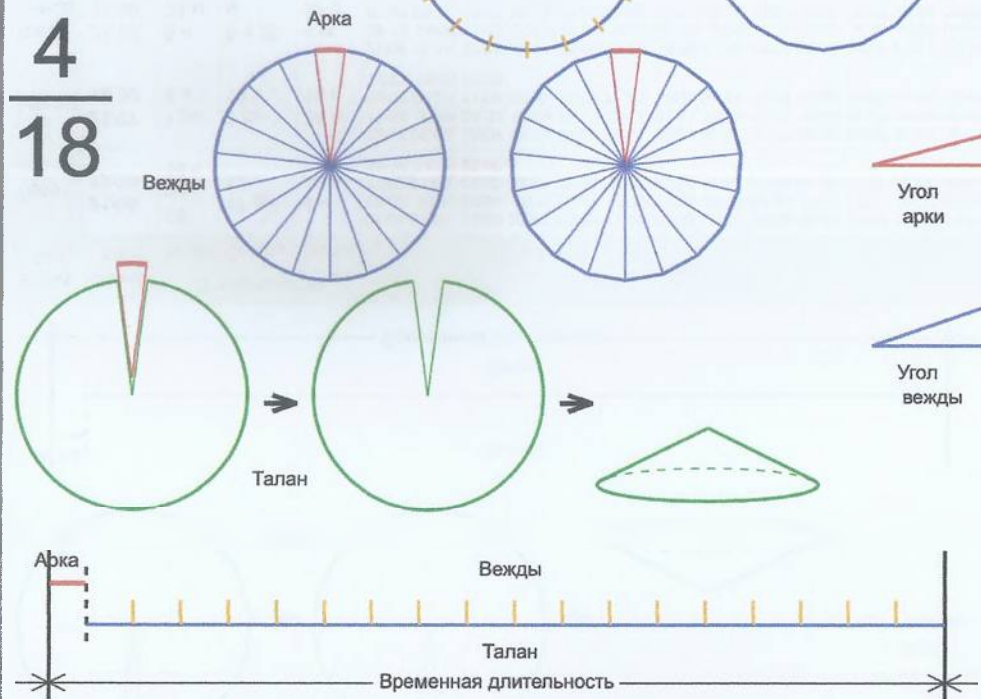

Врем. длит.	Серед. арки	Длительности			Вехи
		Арка	Вежда	Затяг.	
Лето	21/06 12:30	15 дн 5 ч	19 дн 10 ч	5 ч 28 м	29/06 03:07, 18/07 13:50, 07/08 00:32, 26/08 11:15, 14/09 21:57, 04/10 08:40, 23/10 19:22, 12/11 06:05, 01/12 16:47, 21/12 03:30, 09/01 14:12, 29/01 00:55, 17/02 11:37, 08/03 22:20, 28/03 09:02, 16/04 19:45, 06/05 06:27, 25/05 17:10, 14/06 03:52
Месяц	21/07 12:30	1 дн 6 ч	1 дн 14 ч	27 м	22/07 03:30, 23/07 17:50, 25/07 08:10, 26/07 22:30, 28/07 12:50, 30/07 03:10, 31/07 17:30, 02/08 07:50, 03/08 22:10, 05/08 12:30, 07/08 02:50, 08/08 17:10, 10/08 07:30, 11/08 21:50, 13/08 12:10, 15/08 02:30, 16/08 16:50, 18/08 07:10, 19/08 21:30
Шест дница	27/06 12:30	6 ч	7 ч 40 м	5 м 24 с	27/06 15:30, 27/06 23:10, 28/06 06:50, 28/06 14:30, 28/06 22:10, 29/06 05:50, 29/06 13:30, 29/06 21:10, 30/06 04:50, 30/06 12:30, 30/06 20:10, 01/07 03:50, 01/07 11:30, 01/07 19:10, 02/07 02:50, 02/07 10:30, 02/07 18:10, 03/07 01:50, 03/07 09:30
Сутки	12:30	1 ч	1 ч 16 м	54 с	13:00:00, 14:16:40, 15:33:20, 16:50:00, 18:06:40, 19:23:20, 20:40:00, 21:56:40, 23:13:20, 00:30:00, 01:46:40, 03:03:20, 04:20:00, 05:36:40, 06:53:20, 08:10:00, 09:26:40, 10:43:20, 12:00:00
Час	13:30	2 м 30 с	3 м 12 с	2 с	13:31:15, 13:34:26, 13:37:38, 13:40:50, 13:44:01, 13:47:13, 13:50:25, 13:53:36, 13:56:48, 14:00:00, 14:03:11, 14:06:23, 14:09:35, 14:12:46, 14:15:58, 14:19:10, 14:22:21, 14:25:33, 14:28:45