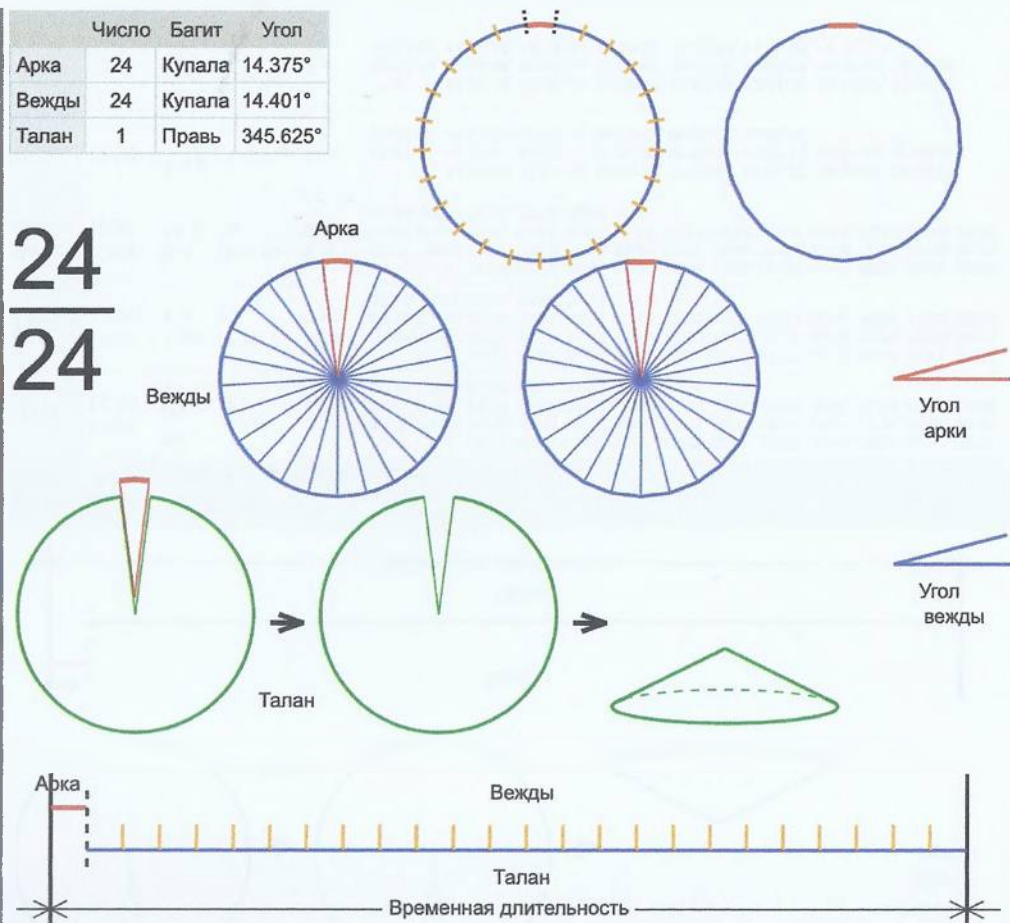

Врем. длит.	Серед. арки	Длительности			Вехи
		Арка	Вежда	Затяг.	
Лето	21/06 12:30	14 дн 14 ч	14 дн 14 ч	5 ч 15 м	28/06 19:30, 13/07 10:10, 28/07 00:50, 11/08 15:30, 26/08 06:10, 09/09 20:50, 24/09 11:30, 09/10 02:10, 23/10 16:50, 07/11 07:30, 21/11 22:10, 06/12 12:50, 21/12 03:30, 04/01 18:09, 19/01 08:49, 02/02 23:29, 17/02 14:09, 04/03 04:49, 18/03 19:29, 02/04 10:09, 17/04 00:49, 01/05 15:29, 16/05 06:09, 30/05 20:49, 14/06 11:29
Месяц	21/07 12:30	1 дн 4 ч	1 дн 4 ч	25 м 53 с	22/07 02:52, 23/07 07:40, 24/07 12:28, 25/07 17:16, 26/07 22:05, 28/07 02:53, 29/07 07:41, 30/07 12:29, 31/07 17:17, 01/08 22:05, 03/08 02:53, 04/08 07:41, 05/08 12:30, 06/08 17:18, 07/08 22:06, 09/08 02:54, 10/08 07:42, 11/08 12:30, 12/08 17:18, 13/08 22:06, 15/08 02:55, 16/08 07:43, 17/08 12:31, 18/08 17:19, 19/08 22:07
Шест дница	27/06 12:30	5 ч 45 м	5 ч 45 м	5 м 11 с	27/06 15:22, 27/06 21:08, 28/06 02:53, 28/06 08:39, 28/06 14:25, 28/06 20:10, 29/06 01:56, 29/06 07:41, 29/06 13:27, 29/06 19:13, 30/06 00:58, 30/06 06:44, 30/06 12:30, 30/06 18:15, 01/07 00:01, 01/07 05:46, 01/07 11:32, 01/07 17:18, 01/07 23:03, 02/07 04:49, 02/07 10:35, 02/07 16:20, 02/07 22:06, 03/07 03:51, 03/07 09:37
Сутки	12:30	57 м 30 с	57 м 36 с	52 с	12:58:45, 13:56:21, 14:53:57, 15:51:33, 16:49:10, 17:46:46, 18:44:22, 19:41:58, 20:39:35, 21:37:11, 22:34:47, 23:32:23, 00:30:00, 01:27:36, 02:25:12, 03:22:48, 04:20:25, 05:18:01, 06:15:37, 07:13:13, 08:10:50, 09:08:26, 10:06:02, 11:03:38, 12:01:15