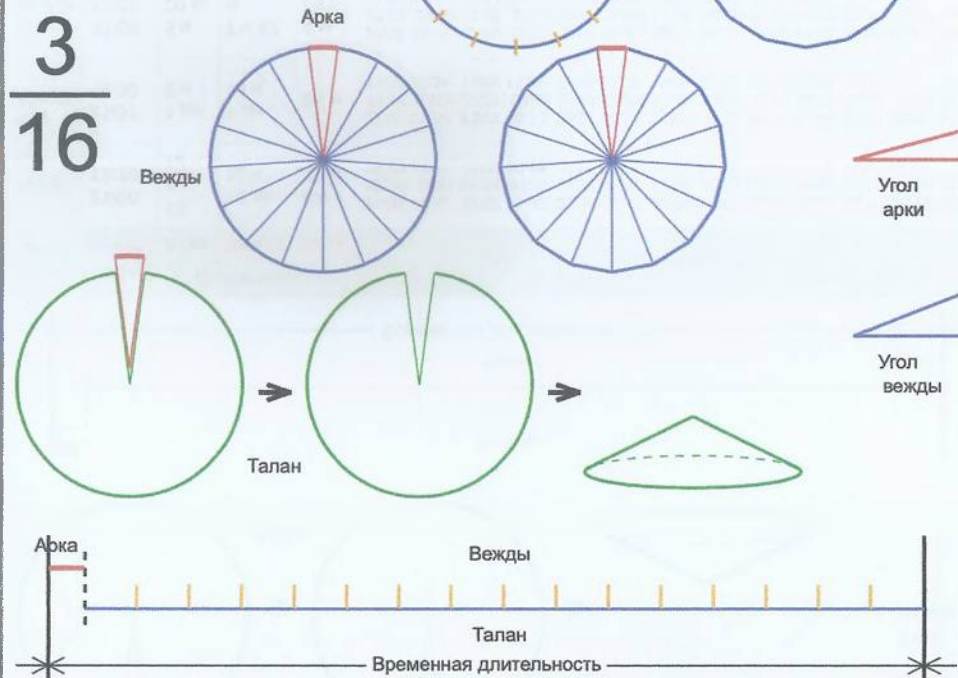

Врем. длит.	Серед. арки	Длительности			Вежи
		Арка	Вежда	Затяг.	
Лето	21/06 12:30	15 дн 5 ч	21 дн 21 ч	5 ч 28 м	29/06 03:07, 21/07 00:10, 11/08 21:13, 02/09 18:15, 24/09 15:18, 16/10 12:21, 07/11 09:24, 29/11 06:27, 21/12 03:30, 12/01 00:32, 02/02 21:35, 24/02 18:38, 18/03 15:41, 09/04 12:44, 01/05 09:46, 23/05 06:49, 14/06 03:52
Месяц	21/07 12:30	1 дн 6 ч	1 дн 19 ч	27 м	22/07 03:30, 23/07 22:37, 25/07 17:45, 27/07 12:52, 29/07 08:00, 31/07 03:07, 01/08 22:15, 03/08 17:22, 05/08 12:30, 07/08 07:37, 09/08 02:45, 10/08 21:52, 12/08 17:00, 14/08 12:07, 16/08 07:15, 18/08 02:22, 19/08 21:30
Шест дница	27/06 12:30	6 ч	8 ч 37 м	5 м 24 с	27/06 15:30, 28/06 00:07, 28/06 08:45, 28/06 17:22, 29/06 02:00, 29/06 10:37, 29/06 19:15, 30/06 03:52, 30/06 12:30, 30/06 21:07, 01/07 05:45, 01/07 14:22, 01/07 23:00, 02/07 07:37, 02/07 16:15, 03/07 00:52, 03/07 09:30
Сутки	12:30	1 ч	1 ч 26 м	54 с	13:00:00, 14:26:15, 15:52:30, 17:18:45, 18:45:00, 20:11:15, 21:37:30, 23:03:45, 00:30:00, 01:56:15, 03:22:30, 04:48:45, 06:15:00, 07:41:15, 09:07:30, 10:33:45, 12:00:00
Час	13:30	2 м 30 с	3 м 36 с	2 с	13:31:15, 13:34:50, 13:38:26, 13:42:01, 13:45:37, 13:49:13, 13:52:48, 13:56:24, 14:00:00, 14:03:35, 14:07:11, 14:10:46, 14:14:22, 14:17:58, 14:21:33, 14:25:09, 14:28:45