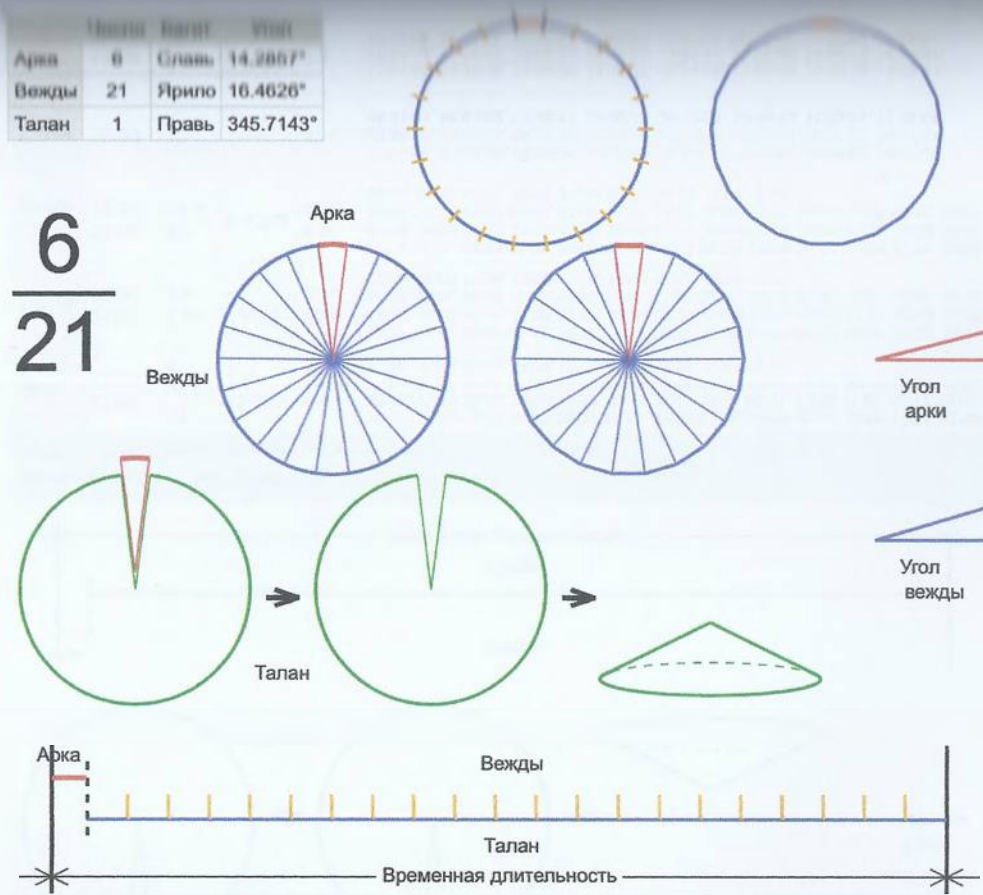

Час 13:30 2 м 30 с 3 м 1 с 2 с
13:31:18, 13:34:20, 13:37:21, 13:40:22, 13:43:23, 13:46:24, 13:49:25, 13:52:27, 13:55:28, 13:58:29, 14:01:30, 14:04:31, 14:07:32, 14:10:34, 14:13:35, 14:16:36, 14:19:37, 14:22:38, 14:25:39, 14:28:41

Число	Векст	Угол
Арка	6	Славь 14.2857°
Вежды	21	Ярило 16.4628°
Талан	1	Правь 345.7143°

6
21

Врем. длит.	Серед. арки	Длительности			Вехи
		Арка	Вежда	Затяг.	
Лето	21/06 12:30	14 дн 11 ч	16 дн 16 ч	5 ч 13 м	28/06 18:25, 15/07 11:17, 01/08 04:09, 17/08 21:01, 03/09 13:53, 20/09 06:44, 06/10 23:36, 23/10 16:28, 09/11 09:20, 26/11 02:12, 12/12 19:04, 29/12 11:55, 15/01 04:47, 31/01 21:39, 17/02 14:31, 06/03 07:23, 23/03 00:15, 08/04 17:06, 25/04 09:58, 12/05 02:50, 28/05 19:42, 14/06 12:34
Месяц	21/07 12:30	1 дн 4 ч	1 дн 8 ч	25 м 43 с	22/07 02:47, 23/07 11:42, 24/07 20:38, 26/07 05:33, 27/07 14:29, 28/07 23:24, 30/07 08:20, 31/07 17:15, 02/08 02:11, 03/08 11:06, 04/08 20:02, 06/08 04:57, 07/08 13:53, 08/08 22:48, 10/08 07:44, 11/08 16:39, 13/08 01:35, 14/08 10:30, 15/08 19:26, 17/08 04:21, 18/08 13:17, 19/08 22:12
Шест дница	27/06 12:30	5 ч 42 м	6 ч 35 м	5 м 9 с	27/06 15:21, 27/06 21:56, 28/06 04:31, 28/06 11:06, 28/06 17:41, 29/06 00:16, 29/06 06:52, 29/06 13:27, 29/06 20:02, 30/06 02:37, 30/06 09:12, 30/06 15:47, 30/06 22:22, 01/07 04:57, 01/07 11:32, 01/07 18:07, 02/07 00:43, 02/07 07:18, 02/07 13:53, 02/07 20:28, 03/07 03:03, 03/07 09:38
Сутки	12:30	57 м 9 с	1 ч 5 м	51 с	12:58:34, 14:04:25, 15:10:16, 16:16:07, 17:21:58, 18:27:49, 19:33:40, 20:39:31, 21:45:22, 22:51:13, 23:57:04, 01:02:55, 02:08:46, 03:14:37, 04:20:28, 05:26:19, 06:32:10, 07:38:01, 08:43:52, 09:49:43, 10:55:34, 12:01:25
Час	13:30	2 м 23 с	2 м 45 с	2 с	13:31:11, 13:33:56, 13:36:40, 13:39:25, 13:42:09, 13:44:54, 13:47:39, 13:50:23, 13:53:08, 13:55:53, 13:58:37, 14:01:22, 14:04:06, 14:06:51, 14:09:36, 14:12:20, 14:15:05, 14:17:50, 14:20:34, 14:23:19, 14:26:03, 14:28:48

Час 13:30 2 м 30 с 2 м 53 с 2 с
13:31:15, 13:34:07, 13:37:00, 13:39:52, 13:42:45, 13:45:37, 13:48:30, 13:51:22, 13:54:15, 13:57:07, 14:00:00, 14:02:52, 14:05:45, 14:08:37, 14:11:30, 14:14:22, 14:17:15, 14:20:07, 14:23:00, 14:25:52, 14:28:45

Число	Векст	Угол
Арка	6	Славь 13.6364°
Вежды	22	Велеса 15.7438°
Талан	1	Правь 346.3636°

6
22