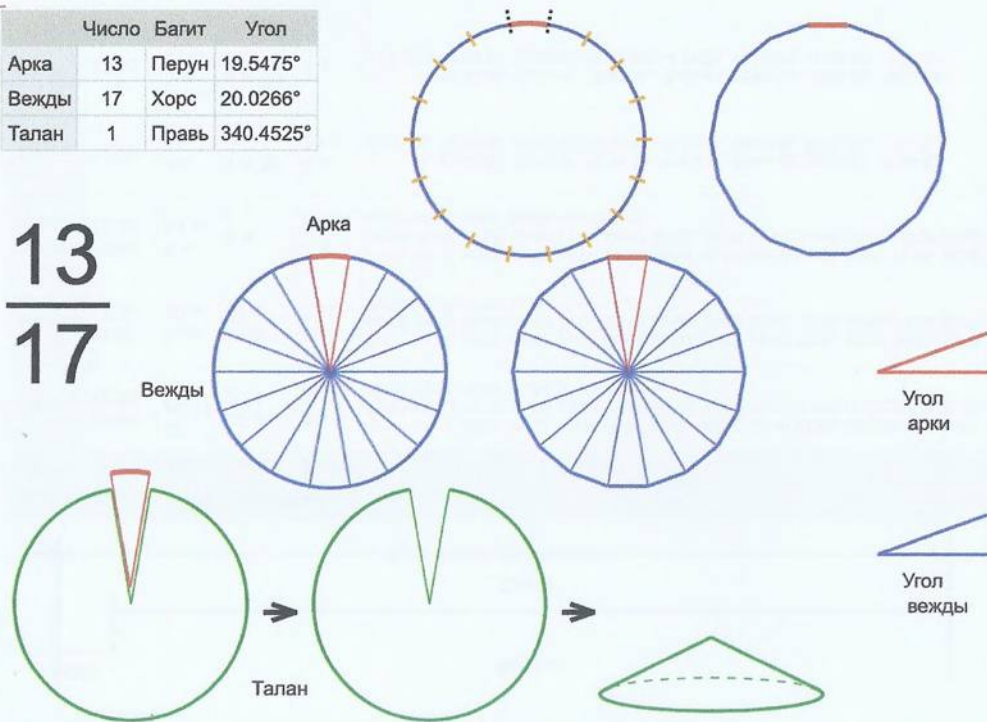

Число	Багит	Угол
Арка	13	Перун	19.5475°
Вежды	17	Хорс	20.0266°
Талан	1	Правь	340.4525°

13
17

Врем. длит.	Серед. арки	Длительности			Веги
		Арка	Вежда	Затяг.	
Лето	21/06 12:30	19 дн 19 ч	20 дн 7 ч	7 ч 8 м	01/07 10:29, 21/07 18:08, 11/08 01:47, 31/08 09:26, 20/09 17:05, 11/10 00:43, 31/10 08:22, 20/11 16:01, 10/12 23:40, 31/12 07:19, 20/01 14:58, 09/02 22:37, 02/03 06:16, 22/03 13:54, 11/04 21:33, 02/05 05:12, 22/05 12:51, 11/06 20:30
Месяц	21/07 12:30	1 дн 15 ч	1 дн 16 ч	35 м 11 с	22/07 08:02, 24/07 00:06, 25/07 16:09, 27/07 08:12, 29/07 00:15, 30/07 16:18, 01/08 08:22, 03/08 00:25, 04/08 16:28, 06/08 08:31, 08/08 00:34, 09/08 16:37, 11/08 08:41, 13/08 00:44, 14/08 16:47, 16/08 08:50, 18/08 00:53, 19/08 16:57
Шест дница	27/06 12:30	7 ч 49 м	8 ч	7 м 2 с	27/06 16:24, 28/06 00:25, 28/06 08:25, 28/06 16:26, 29/06 00:27, 29/06 08:27, 29/06 16:28, 30/06 00:29, 30/06 08:29, 30/06 16:30, 01/07 00:30, 01/07 08:31, 01/07 16:32, 02/07 00:32, 02/07 08:33, 02/07 16:34, 03/07 00:34, 03/07 08:35
Сутки	12:30	1 ч 18 м	1 ч 20 м	1 м 10 с	13:09:05, 14:29:12, 15:49:18, 17:09:24, 18:29:31, 19:49:37, 21:09:44, 22:29:50, 23:49:56, 01:10:03, 02:30:09, 03:50:15, 05:10:22, 06:30:28, 07:50:35, 09:10:41, 10:30:47, 11:50:54

	Число	Багит	Угол
Арка	13	Перун	18.4615°
Вежды	18	Лада	18.9744°
Талан	1	Правь	341.5385°

13
18