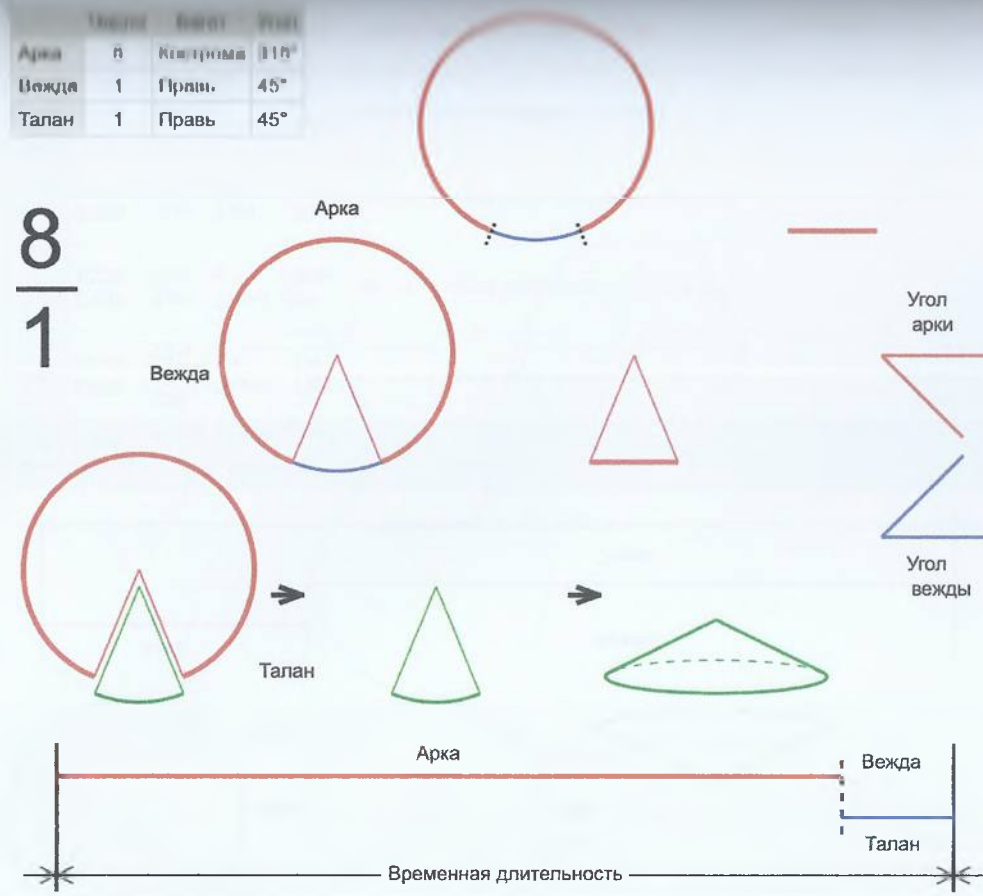

Час 13:30 2 м 3 с 2 м 19 с 2 с

13:31:01, 13:33:20, 13:35:39, 13:37:58, 13:40:17, 13:42:37, 13:44:56, 13:47:15, 13:49:34, 13:51:53, 13:54:12, 13:56:31, 13:58:50, 14:01:09, 14:03:28, 14:05:47, 14:08:06, 14:10:25, 14:12:44, 14:15:03, 14:17:22, 14:19:42, 14:22:01, 14:24:20, 14:26:39, 14:28:58

Угол	Вект	Угол
Арка	8	Кострома 119°
Вежда	1	Правь 45°
Талан	1	Правь 45°

8
1

Врем. длит.	Серед. арки	Длительности			Вехи
		Арка	Вежда	Затяг.	
Лето	21/06 12:30	319 дн 14 ч	45 дн 15 ч	16 ч 26 м	28/11 07:37, 12/01 23:22
Месяц	21/07 12:30	26 дн 6 ч	3 дн 18 ч	1 ч 21 м	03/08 15:30, 07/08 09:30
Шест. дница	27/06 12:30	5 дн 6 ч	18 ч	16 м 12 с	30/06 03:30, 30/06 21:30
Сутки	12:30	21 ч	3 ч	2 м 42 с	23:00:00, 02:00:00
Час	13:30	52 м 30 с	7 м 30 с	7 с	13:56:15, 14:03:45

Угол	Вект	Угол
Арка	8	Кострома 157.5°
Вежды	2	Леля 101.25°
Талан	1	Правь 202.5°

8
2