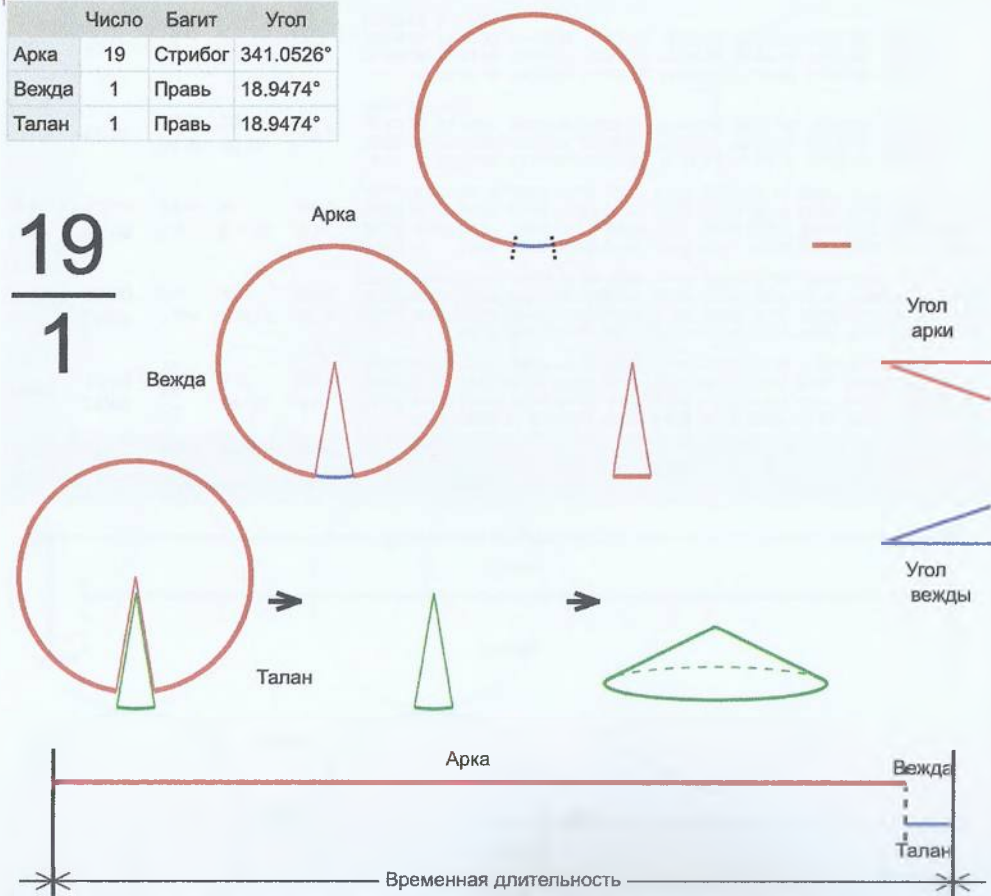

Число	Багит	Угол
Арка	19	Стрибог	341.0526°
Вежда	1	Правь	18.9474°
Талан	1	Правь	18.9474°

19
—
1

Врем. длит.	Серед. арки	Длительности			Вехи
		Арка	Вежда	Затяг.	
Лето	21/06 12:30	346 дн	19 дн 5 ч	6 ч 55 м	11/12 12:48, 30/12 18:11
Месяц	21/07 12:30	28 дн 10 ч	1 дн 13 ч	34 м 6 с	04/08 17:33, 06/08 07:26
Шест дница	27/06 12:30	5 дн 16 ч	7 ч 34 м	6 м 49 с	30/06 08:42, 30/06 16:17
Сутки	12:30	22 ч 44 м	1 ч 15 м	1 м 8 с	23:52:06, 01:07:53

	Число	Багит	Угол
Арка	19	Стрибог	170.5263°
Вежды	2	Леля	94.7368°
Талан	1	Правь	189.4737°

19
—
2