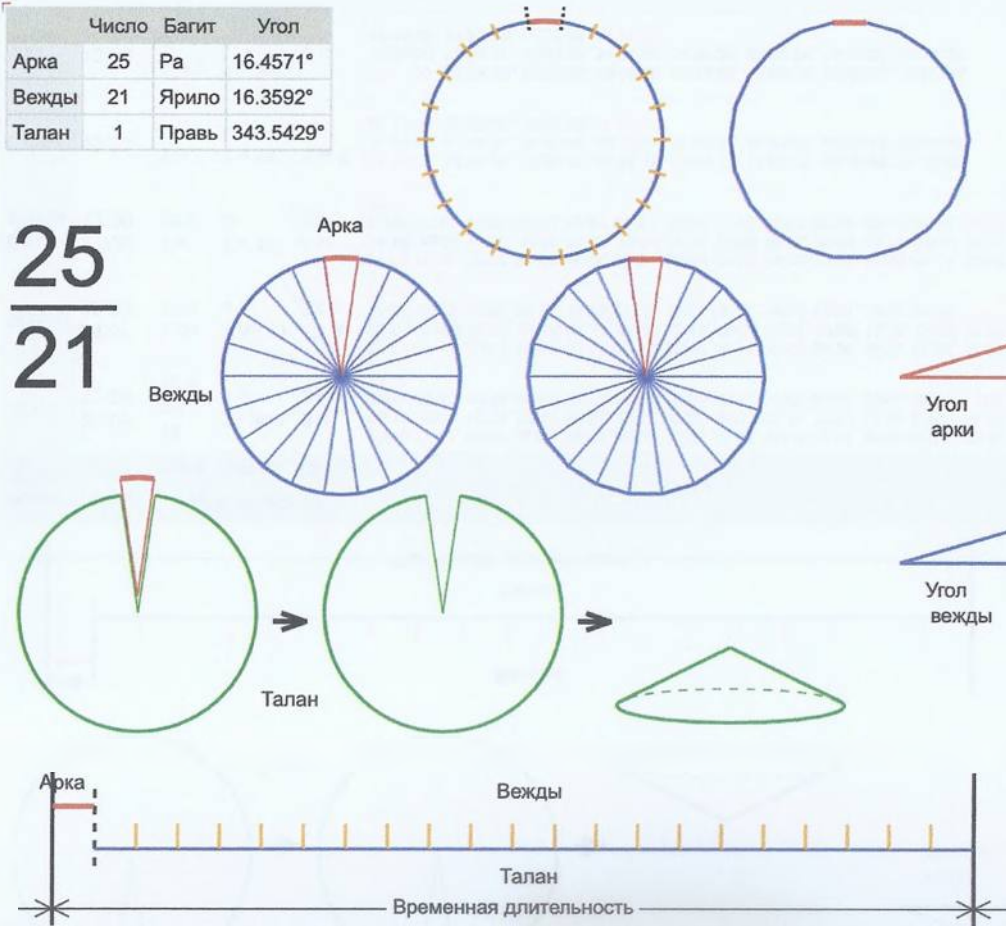

Число	Багит	Угол
Арка	25	Ра	16.4571°
Вежды	21	Ярило	16.3592°
Талан	1	Правь	343.5429°

25
21