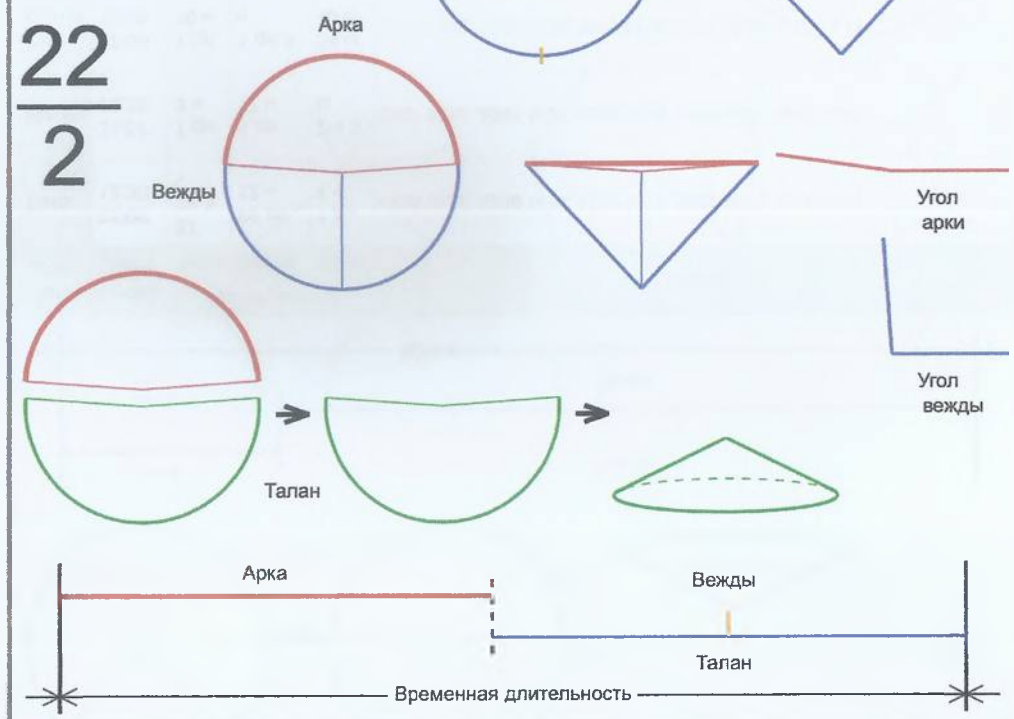

Врем. длит.	Серед. арки	Длительности			Вехи
		Арка	Вежда	Затяг.	
Лето	21/06 12:30	348 дн 15 ч	16 дн 14 ч	5 ч 58 м	12/12 20:16, 29/12 10:43
Месяц	21/07 12:30	28 дн 15 ч	1 дн 8 ч	29 м 27 с	04/08 20:08, 06/08 04:51
Шест дница	27/06 12:30	5 дн 17 ч	6 ч 32 м	5 м 53 с	30/06 09:13, 30/06 15:46
Сутки	12:30	22 ч 54 м	1 ч 5 м	59 с	23:57:16, 01:02:43
Час	13:30	57 м 16 с	2 м 44 с	2 с	13:58:38, 14:01:21

Врем. длит.	Серед. арки	Длительности			Вехи
		Арка	Вежда	Затяг.	
Лето	21/06 12:30	174 дн 7 ч	95 дн 11 ч	1 дн 10 ч	16/09 16:23, 21/12 03:30, 26/03 14:36
Месяц	21/07 12:30	14 дн 7 ч	7 дн 20 ч	2 ч 49 м	28/07 16:19, 05/08 12:30, 13/08 08:40
Шест дница	27/06 12:30	2 дн 20 ч	1 дн 13 ч	33 м 52 с	28/06 22:51, 30/06 12:30, 02/07 02:08
Сутки	12:30	11 ч 27 м	6 ч 16 м	5 м 39 с	18:13:38, 00:30:00, 06:46:21
Час	13:30	28 м 38 с	15 м 41 с	14 с	13:44:19, 14:00:00, 14:15:40