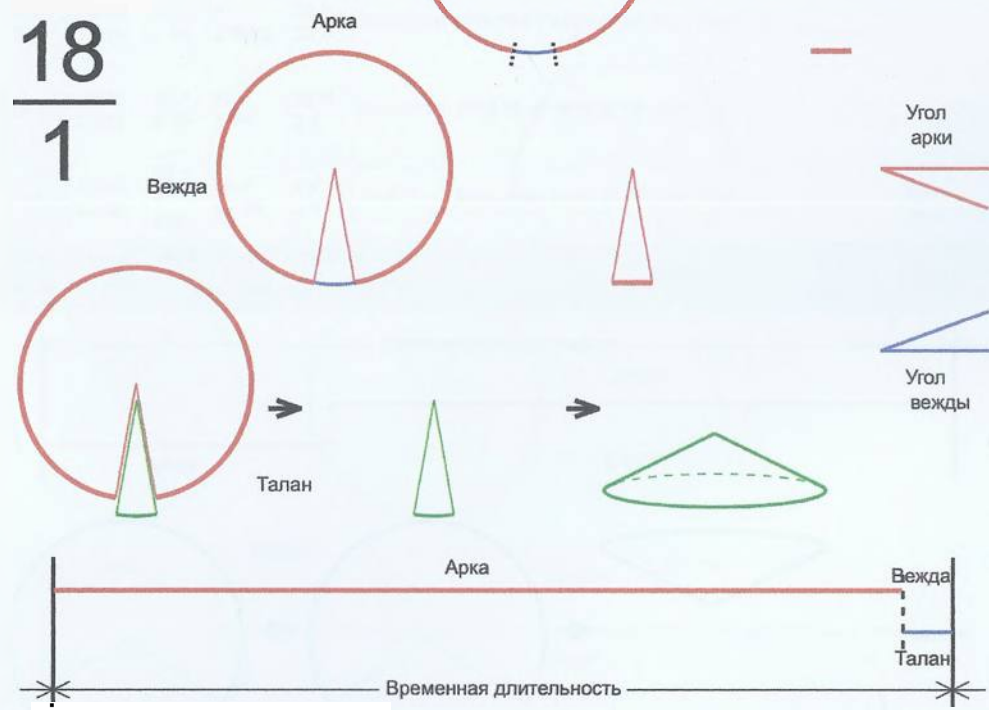

Сутки	12:30	13 с	26 с	49 с	03:44:00, 04:39:26, 05:34:52, 06:30:18, 07:25:44, 08:21:10, 09:16:35, 10:12:01, 11:07:27, 12:02:53
Час	13:30	56 м	3 м 18 с	3 с	13:31:07, 13:32:36, 13:34:04, 13:35:32, 13:37:00, 13:38:28, 13:39:56, 13:41:24, 13:42:52, 13:44:20, 13:45:48

Арка	18	Подп	440
Вежда	1	Правь	20°
Талан	1	Правь	20°

Врем. длит.	Серед. арки	Длительности			Вехи
		Арка	Вежда	Затяг.	
Лето	21/06 12:30	344 дн 23 ч	20 дн 7 ч	7 ч 18 м	11/12 00:00, 31/12 07:00
Месяц	21/07 12:30	28 дн 8 ч	1 дн 16 ч	36 м	04/08 16:30, 06/08 08:30
Шест дница	27/06 12:30	5 дн 16 ч	8 ч	7 м 12 с	30/06 08:30, 30/06 16:30
Сутки	12:30	22 ч 40 м	1 ч 20 м	1 м 12 с	23:50:00, 01:10:00
Час	13:30	56 м 40 с	3 м 20 с	3 с	13:58:20, 14:01:40

Арка	18	Подп	110
Вежды	2	Лопп	95°
Талан	1	Правь	190°