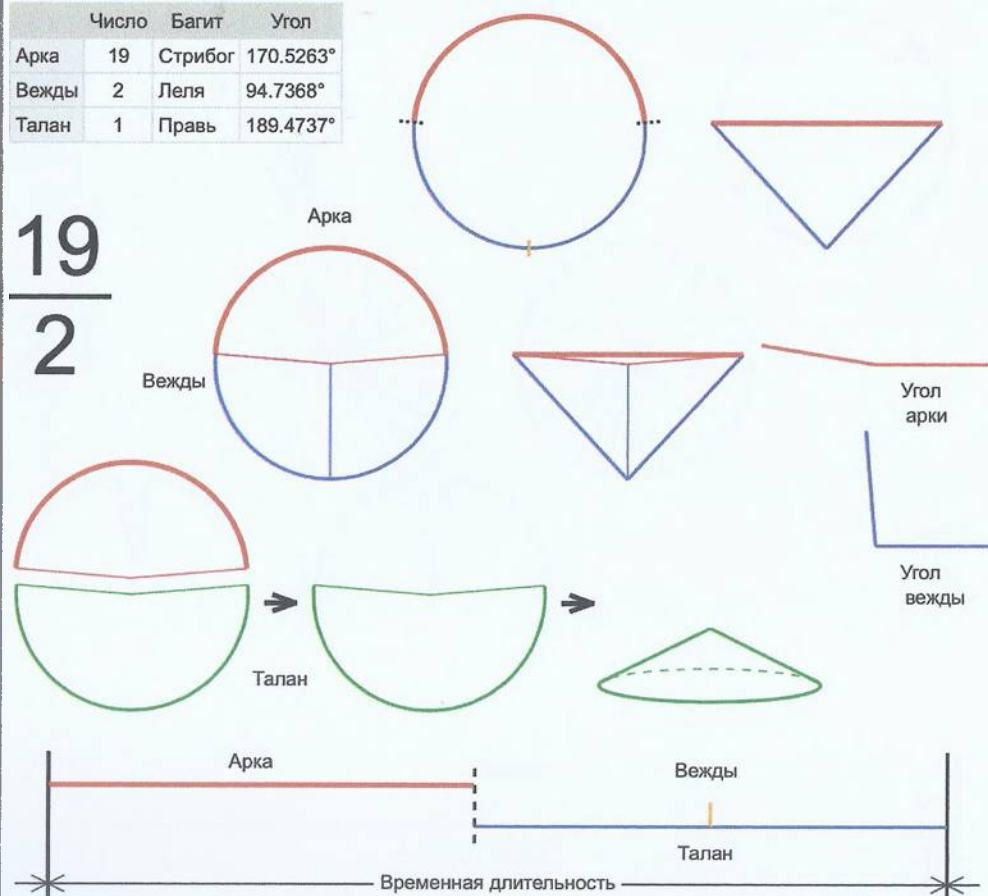

Врем. длит.	Серед. арки	Длительности			Вехи
		Арка	Вежда	Затяг.	
Лето	21/06 12:30	173 дн	96 дн 2 ч	1 дн 10 ч	16/09 00:39, 21/12 03:30, 27/03 06:20
Месяц	21/07 12:30	14 дн 5 ч	7 дн 21 ч	2 ч 50 м	28/07 15:01, 05/08 12:30, 13/08 09:58
Шест дница	27/06 12:30	2 дн 20 ч	1 дн 13 ч	34 м 6 с	28/06 22:36, 30/06 12:30, 02/07 02:23
Сутки	12:30	11 ч 22 м	6 ч 18 м	5 м 41 с	18:11:03, 00:30:00, 06:48:56