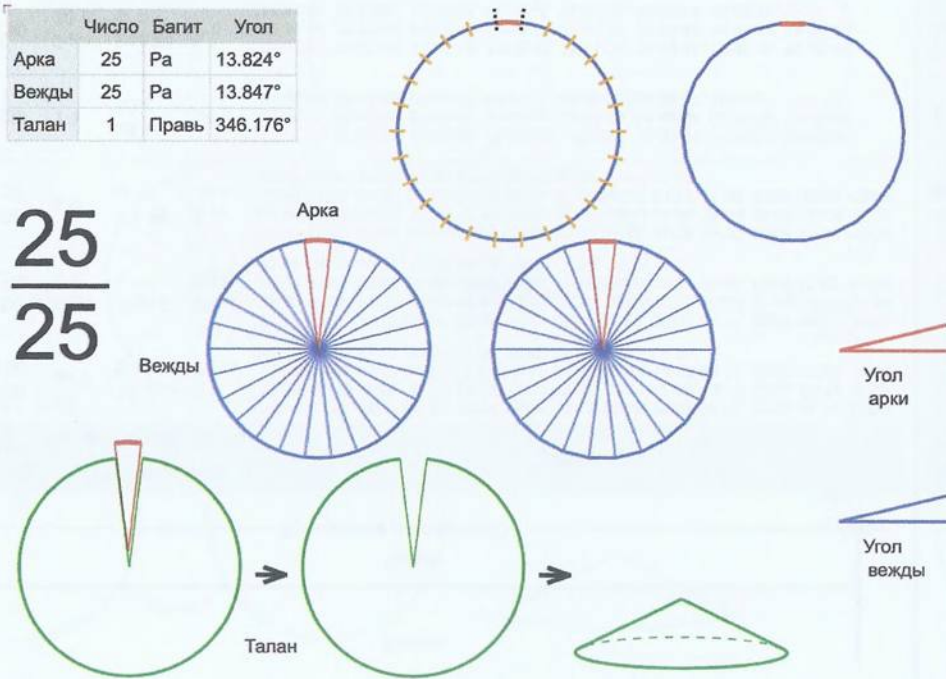

Число	Багит	Угол
Арка	25	Ра	13.824°
Вежды	25	Ра	13.847°
Талан	1	Правь	346.176°

25
—
25