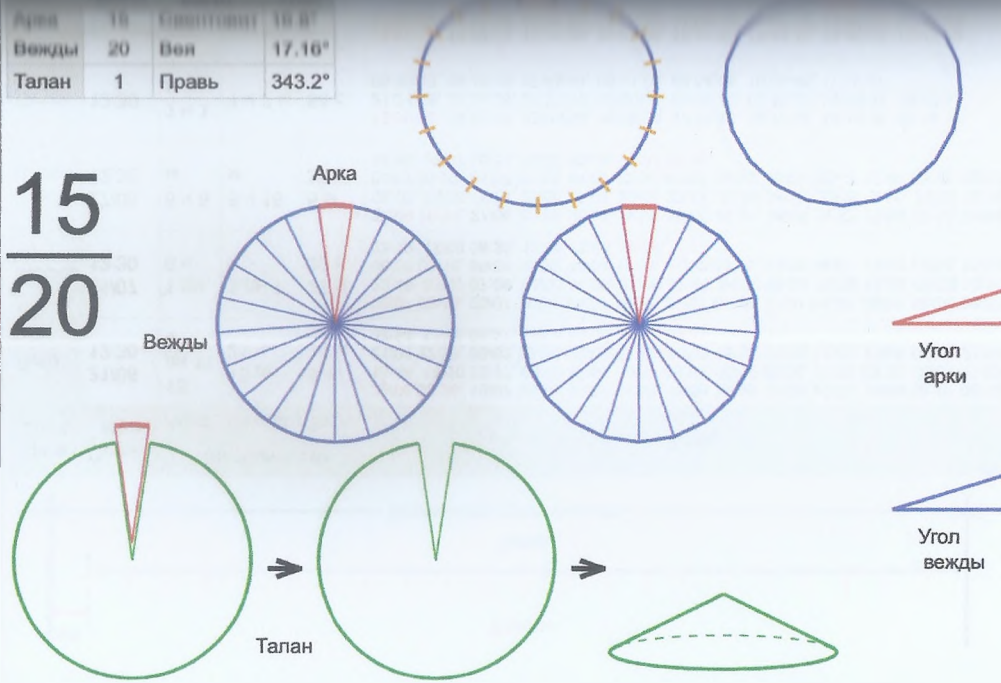

Врем. длит.	Серед. арки	Длительности			Вехи
		Арка	Вежда	Затяг.	
Лето	21/06 12:30	17 дн 1 ч	17 дн 9 ч	6 ч 8 м	30/06 01:02, 17/07 10:53, 03/08 20:43, 21/08 06:34, 07/09 16:25, 25/09 02:16, 12/10 12:06, 29/10 21:57, 16/11 07:48, 03/12 17:39, 21/12 03:30, 07/01 13:20, 24/01 23:11, 11/02 09:02, 28/02 18:53, 18/03 04:43, 04/04 14:34, 22/04 00:25, 09/05 10:16, 26/05 20:06, 13/06 05:57
Месяц	21/07 12:30	1 дн 9 ч	1 дн 10 ч	30 м 14 с	22/07 05:18, 23/07 15:37, 25/07 01:56, 26/07 12:15, 27/07 22:34, 29/07 08:54, 30/07 19:13, 01/08 05:32, 02/08 15:51, 04/08 02:10, 05/08 12:30, 06/08 22:49, 08/08 09:08, 09/08 19:27, 11/08 05:46, 12/08 16:06, 14/08 02:25, 15/08 12:44, 16/08 23:03, 18/08 09:22, 19/08 19:42
Шест дница	27/06 12:30	6 ч 43 м	6 ч 51 м	6 м 3 с	27/06 15:51, 27/06 22:43, 28/06 05:35, 28/06 12:27, 28/06 19:18, 29/06 02:10, 29/06 09:02, 29/06 15:54, 29/06 22:46, 30/06 05:38, 30/06 12:30, 30/06 19:21, 01/07 02:13, 01/07 09:05, 01/07 15:57, 01/07 22:49, 02/07 05:41, 02/07 12:32, 02/07 19:24, 03/07 02:16, 03/07 09:08
Сутки	12:30	1 ч 7 м	1 ч 8 м	1 м	13:03:36, 14:12:14, 15:20:52, 16:29:31, 17:38:09, 18:46:48, 19:55:26, 21:04:04, 22:12:43, 23:21:21, 00:30:00, 01:38:38, 02:47:16, 03:55:55, 05:04:33, 06:13:12, 07:21:50, 08:30:28, 09:39:07, 10:47:45, 11:56:24
Час	13:30	2 м 48 с	2 м 52 с	3 с	13:31:24, 13:34:15, 13:37:07, 13:39:58, 13:42:50, 13:45:42, 13:48:33, 13:51:25, 13:54:16, 13:57:08, 14:00:00, 14:02:51, 14:05:43, 14:08:34, 14:11:26, 14:14:18, 14:17:09, 14:20:01, 14:22:52, 14:25:44, 14:28:36