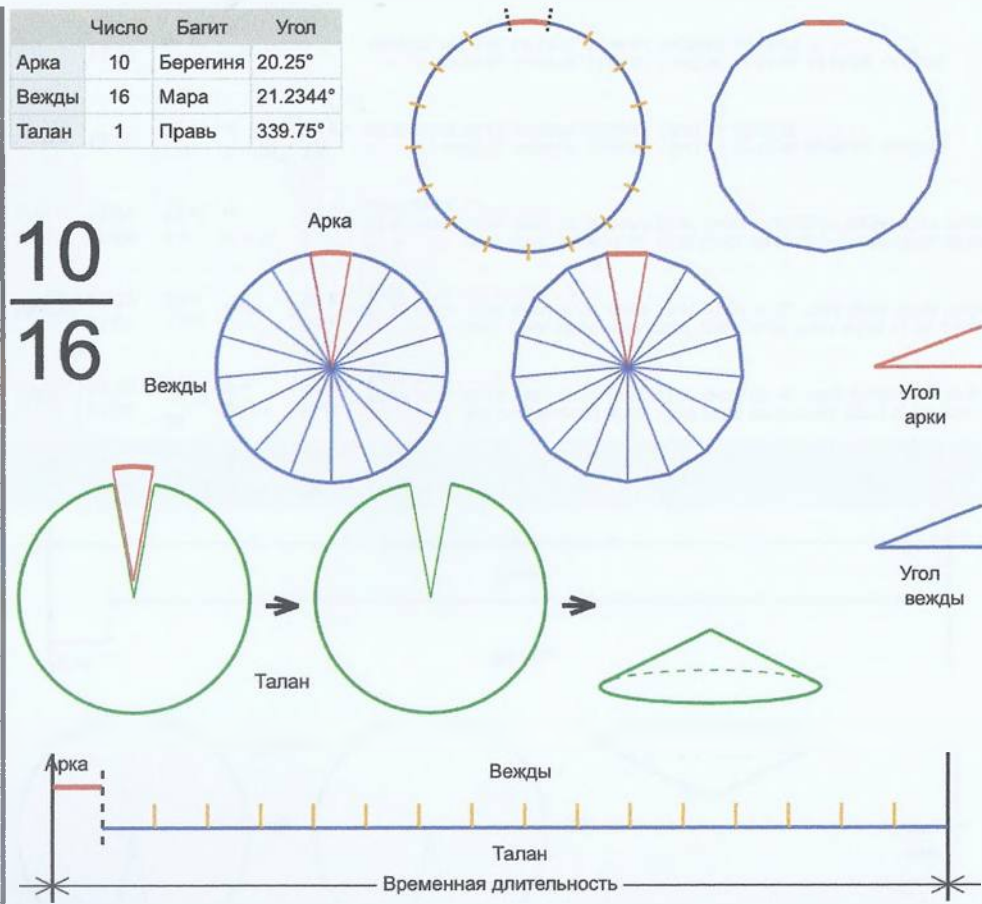

Врем. длит.	Серед. арки	Длительности			Вехи
		Арка	Вежда	Затяг.	
Лето	21/06 12:30	20 дн 13 ч	21 дн 13 ч	7 ч 23 м	01/07 19:02, 23/07 08:06, 13/08 21:09, 04/09 10:12, 25/09 23:16, 17/10 12:19, 08/11 01:23, 29/11 14:26, 21/12 03:30, 11/01 16:33, 02/02 05:36, 23/02 18:40, 17/03 07:43, 07/04 20:47, 29/04 09:50, 20/05 22:53, 11/06 11:57
Месяц	21/07 12:30	1 дн 16 ч	1 дн 18 ч	36 м 27 с	22/07 08:45, 24/07 03:13, 25/07 21:41, 27/07 16:09, 29/07 10:37, 31/07 05:05, 01/08 23:33, 03/08 18:01, 05/08 12:30, 07/08 06:58, 09/08 01:26, 10/08 19:54, 12/08 14:22, 14/08 08:50, 16/08 03:18, 17/08 21:46, 19/08 16:15
Шест дница	27/06 12:30	8 ч 6 м	8 ч 29 м	7 м 17 с	27/06 16:33, 28/06 01:02, 28/06 09:32, 28/06 18:01, 29/06 02:31, 29/06 11:01, 29/06 19:30, 30/06 04:00, 30/06 12:30, 30/06 20:59, 01/07 05:29, 01/07 13:58, 01/07 22:28, 02/07 06:58, 02/07 15:27, 02/07 23:57, 03/07 08:27
Сутки	12:30	1 ч 21 м	1 ч 24 м	1 м 13 с	13:10:30, 14:35:26, 16:00:22, 17:25:18, 18:50:15, 20:15:11, 21:40:07, 23:05:03, 00:30:00, 01:54:56, 03:19:52, 04:44:48, 06:09:45, 07:34:41, 08:59:37, 10:24:33, 11:49:30