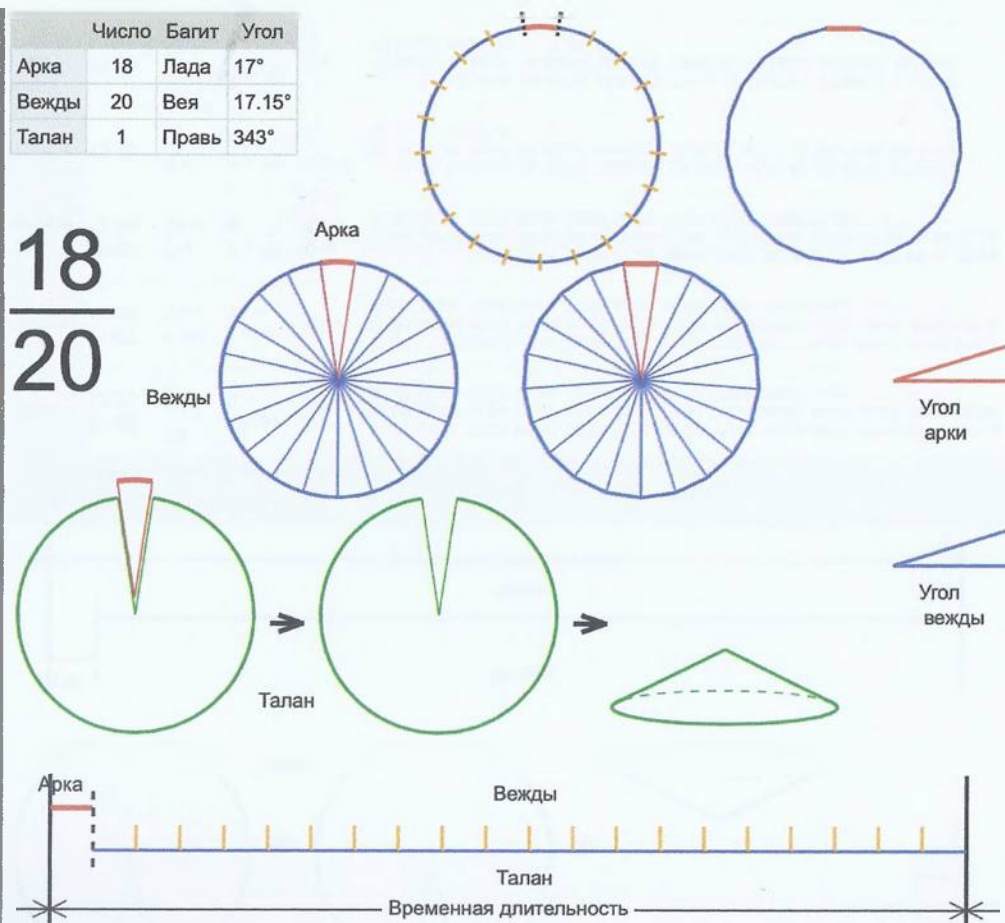

Врем. длит.	Серед. арки	Длительности			Вехи
		Арка	Вежда	Затяг.	
Лето	21/06 12:30	17 дн 5 ч	17 дн 9 ч	6 ч 12 м	30/06 03:28, 17/07 13:04, 03/08 22:40, 21/08 08:16, 07/09 17:53, 25/09 03:29, 12/10 13:05, 29/10 22:41, 16/11 08:17, 03/12 17:53, 21/12 03:30, 07/01 13:06, 24/01 22:42, 11/02 08:18, 28/02 17:54, 18/03 03:30, 04/04 13:06, 21/04 22:43, 09/05 08:19, 26/05 17:55, 13/06 03:31
Месяц	21/07 12:30	1 дн 10 ч	1 дн 10 ч	30 м 36 с	22/07 05:30, 23/07 15:48, 25/07 02:06, 26/07 12:24, 27/07 22:42, 29/07 09:00, 30/07 19:18, 01/08 05:36, 02/08 15:54, 04/08 02:12, 05/08 12:30, 06/08 22:48, 08/08 09:06, 09/08 19:24, 11/08 05:42, 12/08 16:00, 14/08 02:18, 15/08 12:36, 16/08 22:54, 18/08 09:12, 19/08 19:30
Шест дница	27/06 12:30	6 ч 48 м	6 ч 51 м	6 м 7 с	27/06 15:54, 27/06 22:45, 28/06 05:37, 28/06 12:28, 28/06 19:20, 29/06 02:12, 29/06 09:03, 29/06 15:55, 29/06 22:46, 30/06 05:38, 30/06 12:30, 30/06 19:21, 01/07 02:13, 01/07 09:04, 01/07 15:56, 01/07 22:48, 02/07 05:39, 02/07 12:31, 02/07 19:22, 03/07 02:14, 03/07 09:06
Сутки	12:30	1 ч 8 м	1 ч 8 м	1 м 1 с	13:04:00, 14:12:36, 15:21:12, 16:29:48, 17:38:24, 18:47:00, 19:55:36, 21:04:12, 22:12:48, 23:21:24, 00:30:00, 01:38:36, 02:47:12, 03:55:48, 05:04:24, 06:13:00, 07:21:36, 08:30:12, 09:38:48, 10:47:24, 11:56:00