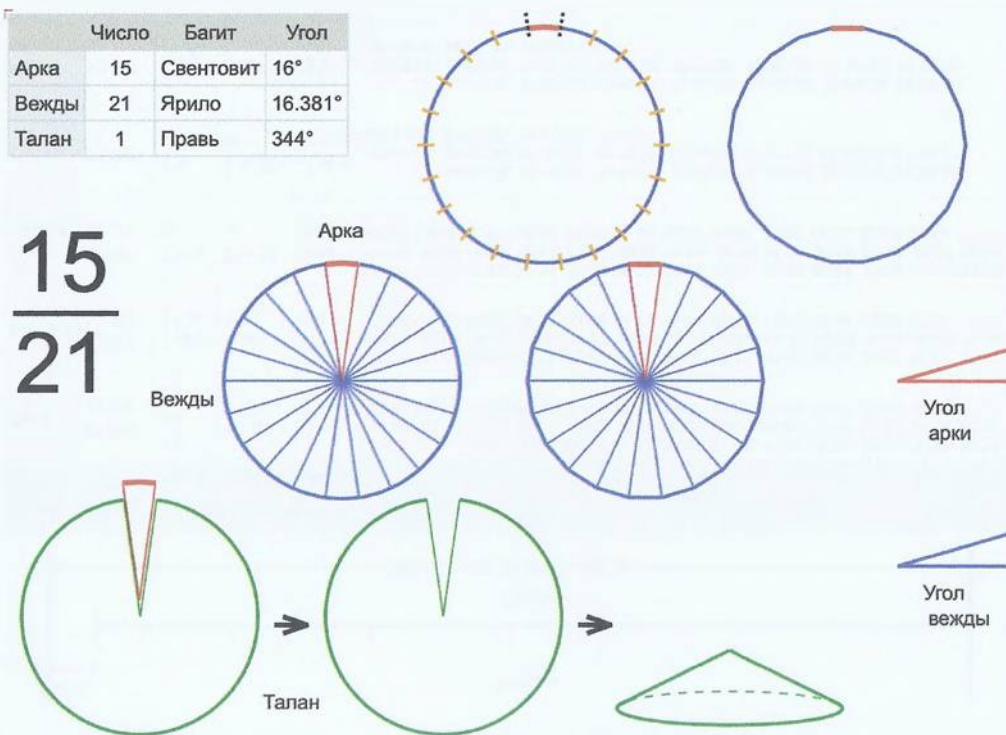

Число	Багит	Угол
Арка	15	Свентовит	16°
Вежды	21	Ярило	16.381°
Талан	1	Правь	344°

15
21

Врем. длит.	Серед. арки	Длительности			Вехи
		Арка	Вежда	Затяг.	
Лето	21/06 12:30	16 дн 5 ч	16 дн 14 ч	5 ч 50 м	29/06 15:18, 16/07 06:10, 01/08 21:03, 18/08 11:55, 04/09 02:48, 20/09 17:40, 07/10 08:33, 23/10 23:26, 09/11 14:18, 26/11 05:11, 12/12 20:03, 29/12 10:56, 15/01 01:48, 31/01 16:41, 17/02 07:34, 05/03 22:26, 22/03 13:19, 08/04 04:11, 24/04 19:04, 11/05 09:56, 28/05 00:49, 13/06 15:42
Месяц	21/07 12:30	1 дн 8 ч	1 дн 8 ч	28 м 48 с	22/07 04:30, 23/07 13:15, 24/07 22:01, 26/07 06:47, 27/07 15:32, 29/07 00:18, 30/07 09:04, 31/07 17:50, 02/08 02:35, 03/08 11:21, 04/08 20:07, 06/08 04:52, 07/08 13:38, 08/08 22:24, 10/08 07:10, 11/08 15:55, 13/08 00:41, 14/08 09:27, 15/08 18:12, 17/08 02:58, 18/08 11:44, 19/08 20:30
Шест дница	27/06 12:30	6 ч 24 м	6 ч 33 м	5 м 46 с	27/06 15:42, 27/06 22:15, 28/06 04:48, 28/06 11:21, 28/06 17:54, 29/06 00:27, 29/06 07:00, 29/06 13:34, 29/06 20:07, 30/06 02:40, 30/06 09:13, 30/06 15:46, 30/06 22:19, 01/07 04:52, 01/07 11:26, 01/07 17:59, 02/07 00:32, 02/07 07:05, 02/07 13:38, 02/07 20:11, 03/07 02:44, 03/07 09:18
Сутки	12:30	1 ч 4 м	1 ч 5 м	58 с	13:02:00, 14:07:31, 15:13:02, 16:18:34, 17:24:05, 18:29:37, 19:35:08, 20:40:40, 21:46:11, 22:51:42, 23:57:14, 01:02:45, 02:08:17, 03:13:48, 04:19:20, 05:24:51, 06:30:22, 07:35:54, 08:41:25, 09:46:57, 10:52:28, 11:58:00

	Число	Багит	Угол
Арка	15	Свентовит	15.2727°
Вежды	22	Велеса	15.6694°
Талан	1	Правь	344.7273°

15
22