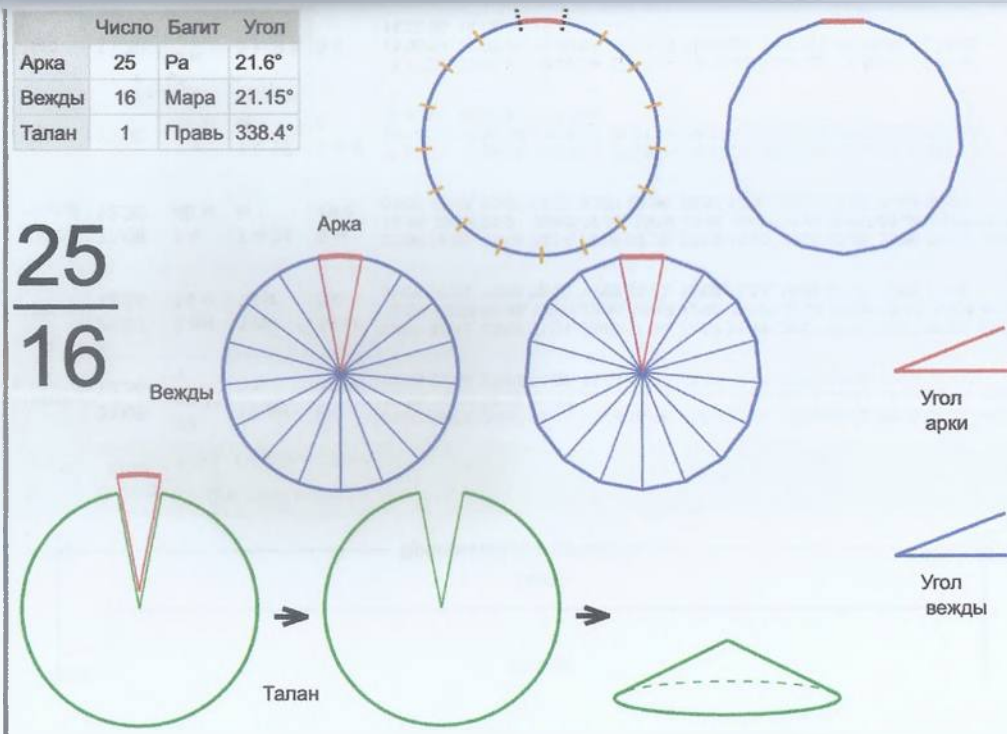

Врем. длит.	Серед. арки	Длительности			Вехи
		Арка	Вежда	Затяг.	
Лето	21/06 12:30	21 дн 21 ч	21 дн 11 ч	7 ч 43 м	02/07 11:28, 23/07 22:28, 14/08 09:29, 04/09 20:29, 26/09 07:29, 17/10 18:29, 08/11 05:29, 29/11 16:29, 21/12 03:30, 11/01 14:30, 02/02 01:30, 23/02 12:30, 16/03 23:30, 07/04 10:30, 28/04 21:30, 20/05 08:31, 10/06 19:31
Месяц	21/07 12:30	1 дн 19 ч	1 дн 18 ч	38 м 4 с	22/07 10:06, 24/07 04:24, 25/07 22:42, 27/07 17:00, 29/07 11:18, 31/07 05:36, 01/08 23:54, 03/08 18:12, 05/08 12:30, 07/08 06:48, 09/08 01:06, 10/08 19:24, 12/08 13:42, 14/08 08:00, 16/08 02:18, 17/08 20:36, 19/08 14:54
Шест. дница	27/06 12:30	8 ч 38 м	8 ч 27 м	7 м 37 с	27/06 16:49, 28/06 01:16, 28/06 09:44, 28/06 18:12, 29/06 02:39, 29/06 11:07, 29/06 19:34, 30/06 04:02, 30/06 12:30, 30/06 20:57, 01/07 05:25, 01/07 13:52, 01/07 22:20, 02/07 06:48, 02/07 15:15, 02/07 23:43, 03/07 08:10
Сутки	12:30	1 ч 26 м	1 ч 24 м	1 м 16 с	13:13:12, 14:37:48, 16:02:24, 17:27:00, 18:51:36, 20:16:12, 21:40:48, 23:05:24, 00:30:00, 01:54:36, 03:19:12, 04:43:48, 06:08:24, 07:33:00, 08:57:36, 10:22:12, 11:46:48
Час	13:30	3 м 36 с	3 м 32 с	3 с	13:31:48, 13:35:19, 13:38:51, 13:42:22, 13:45:54, 13:49:25, 13:52:57, 13:56:28, 14:00:00, 14:03:31, 14:07:03, 14:10:34, 14:14:06, 14:17:37, 14:21:09, 14:24:40, 14:28:12