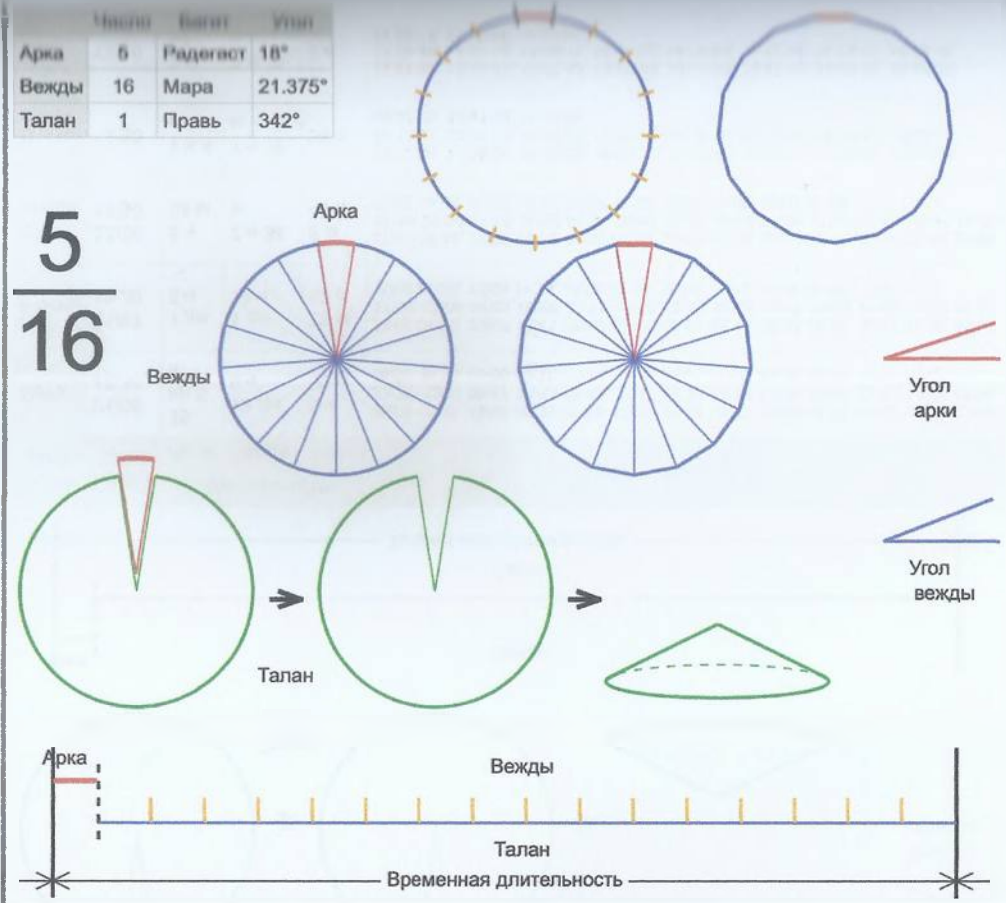

Врем. длит.	Серед. арки	Длительности			Вехи
		Арка	Вежда	Затяг.	
Лето	21/06 12:30	18 дн 6 ч	21 дн 16 ч	6 ч 34 м	30/06 15:39, 22/07 08:07, 13/08 00:36, 03/09 17:05, 25/09 09:34, 17/10 02:03, 07/11 18:32, 29/11 11:01, 21/12 03:30, 11/01 19:58, 02/02 12:27, 24/02 04:56, 17/03 21:25, 08/04 13:54, 30/04 06:23, 21/05 22:52, 12/06 15:21
Месяц	21/07 12:30	1 дн 12 ч	1 дн 18 ч	32 м 24 с	22/07 06:30, 24/07 01:15, 25/07 20:00, 27/07 14:45, 29/07 09:30, 31/07 04:15, 01/08 23:00, 03/08 17:45, 05/08 12:30, 07/08 07:15, 09/08 02:00, 10/08 20:45, 12/08 15:30, 14/08 10:15, 16/08 05:00, 17/08 23:45, 19/08 18:30
Шест дница	27/06 12:30	7 ч 12 м	8 ч 33 м	6 м 29 с	27/06 16:06, 28/06 00:39, 28/06 09:12, 28/06 17:45, 29/06 02:18, 29/06 10:51, 29/06 19:24, 30/06 03:57, 30/06 12:30, 30/06 21:03, 01/07 05:36, 01/07 14:09, 01/07 22:42, 02/07 07:15, 02/07 15:48, 03/07 00:21, 03/07 08:54
Сутки	12:30	1 ч 12 м	1 ч 25 м	1 м 5 с	13:06:00, 14:31:30, 15:57:00, 17:22:30, 18:48:00, 20:13:30, 21:39:00, 23:04:30, 00:30:00, 01:55:30, 03:21:00, 04:46:30, 06:12:00, 07:37:30, 09:03:00, 10:28:30, 11:54:00
Час	13:30	3 м 34 с	3 м 34 с	3 с	13:31:30, 13:35:03, 13:38:37, 13:42:11, 13:45:45, 13:49:18, 13:52:52, 13:56:26, 14:00:00, 14:03:33, 14:07:07, 14:10:41, 14:14:15, 14:17:48, 14:21:22, 14:24:56, 14:28:30