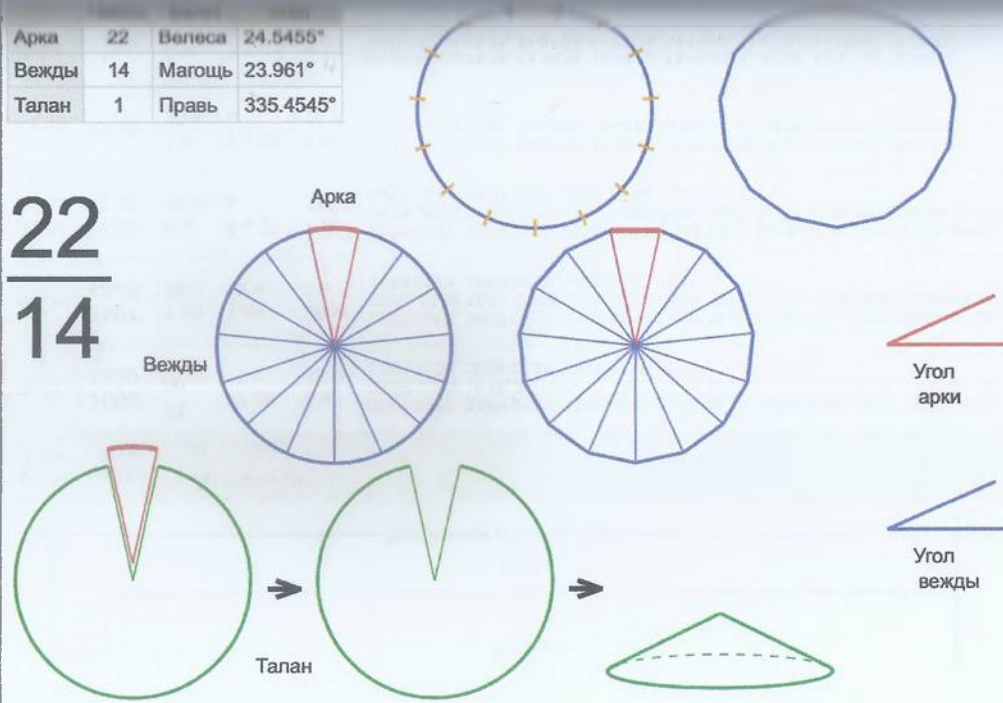

Врем. длит.	Серед. арки	Длительности			Вехи
		Арка	Вежда	Затяг.	
Лето	21/06 12:30	24 дн 21 ч	24 дн 7 ч	8 ч 45 м	03/07 23:20, 28/07 06:47, 21/08 14:14, 14/09 21:41, 09/10 05:08, 02/11 12:35, 26/11 20:02, 21/12 03:30, 14/01 10:57, 07/02 18:24, 04/03 01:51, 28/03 09:18, 21/04 16:45, 16/05 00:12, 09/06 07:39
Месяц	21/07 12:30	2 дн 1 ч	1 дн 23 ч	43 м 8 с	22/07 13:02, 24/07 12:58, 26/07 12:53, 28/07 12:48, 30/07 12:44, 01/08 12:39, 03/08 12:34, 05/08 12:30, 07/08 12:25, 09/08 12:20, 11/08 12:15, 13/08 12:11, 15/08 12:06, 17/08 12:01, 19/08 11:57
Шест дница	27/06 12:30	9 ч 49 м	9 ч 35 м	8 м 38 с	27/06 17:24, 28/06 02:59, 28/06 12:34, 28/06 22:09, 29/06 07:44, 29/06 17:19, 30/06 02:54, 30/06 12:30, 30/06 22:05, 01/07 07:40, 01/07 17:15, 02/07 02:50, 02/07 12:25, 02/07 22:00, 03/07 07:35
Сутки	12:30	1 ч 38 м	1 ч 35 м	1 м 26 с	13:19:05, 14:54:56, 16:30:46, 18:06:37, 19:42:28, 21:18:18, 22:54:09, 00:30:00, 02:05:50, 03:41:41, 05:17:31, 06:53:22, 08:29:13, 10:05:03, 11:40:54
Час	13:30	4 м 5 с	3 м 60 с	4 с	13:32:02, 13:36:02, 13:40:01, 13:44:01, 13:48:01, 13:52:00, 13:56:00, 14:00:00, 14:03:59, 14:07:59, 14:11:58, 14:15:58, 14:19:58, 14:23:57, 14:27:57