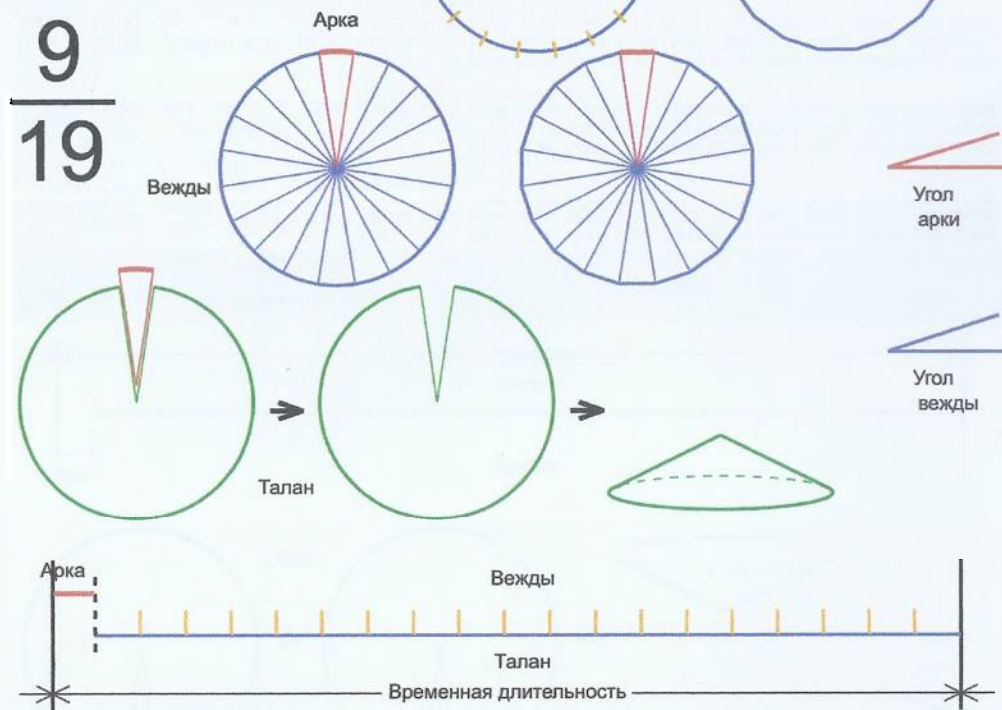

Час	13:30	3 м 8 с	3 м 21 с	3 с	10:32:04, 11:52:21 13:31:34, 13:34:54, 13:38:15, 13:41:36, 13:44:56, 13:48:17, 13:51:38, 13:54:58, 13:58:19, 14:01:40, 14:05:01, 14:08:21, 14:11:42, 14:15:03, 14:18:23, 14:21:44, 14:25:05, 14:28:26

Число	9	Самарит	18 0421°
Векды	19	Стрибог	18.0609°
Талан	1	Правь	343.1579°

Врем. длит.	Серед. арки	Длительности			Вехи
		Арка	Векда	Затяг.	
Лето	21/06 12:30	17 дн 2 ч	18 дн 7 ч	6 ч 9 м	30/06 01:33, 18/07 09:20, 05/08 17:07, 24/08 00:54, 11/09 08:41, 29/09 16:28, 18/10 00:15, 05/11 08:02, 23/11 15:49, 11/12 23:36, 30/12 07:23, 17/01 15:10, 04/02 22:57, 23/02 06:44, 13/03 14:31, 31/03 22:18, 19/04 06:05, 07/05 13:52, 25/05 21:39, 13/06 05:26
Месяц	21/07 12:30	1 дн 9 ч	1 дн 12 ч	30 м 19 с	22/07 05:20, 23/07 17:27, 25/07 05:35, 26/07 17:42, 28/07 05:49, 29/07 17:57, 31/07 06:04, 01/08 18:11, 03/08 06:19, 04/08 18:26, 06/08 06:33, 07/08 18:40, 09/08 06:48, 10/08 18:55, 12/08 07:02, 13/08 19:10, 15/08 07:17, 16/08 19:24, 18/08 07:32, 19/08 19:39
Шест дница	27/06 12:30	6 ч 44 м	7 ч 13 м	6 м 4 с	27/06 15:52, 27/06 23:05, 28/06 06:19, 28/06 13:32, 28/06 20:45, 29/06 03:59, 29/06 11:12, 29/06 18:26, 30/06 01:39, 30/06 08:53, 30/06 16:06, 30/06 23:20, 01/07 06:33, 01/07 13:47, 01/07 21:00, 02/07 04:14, 02/07 11:27, 02/07 18:40, 03/07 01:54, 03/07 09:07
Сутки	12:30	1 ч 7 м	1 ч 12 м	1 м 1 с	13:03:41, 14:15:55, 15:28:10, 16:40:24, 17:52:39, 19:04:54, 20:17:08, 21:29:23, 22:41:38, 23:53:52, 01:06:07, 02:18:21, 03:30:36, 04:42:51, 05:55:05, 07:07:20, 08:19:35, 09:31:49, 10:44:04, 11:56:18
Час	13:30	2 м 48 с	3 м 1 с	3 с	13:31:24, 13:34:24, 13:37:25, 13:40:26, 13:43:26, 13:46:27, 13:49:27, 13:52:28, 13:55:29, 13:58:29, 14:01:30, 14:04:30, 14:07:31, 14:10:32, 14:13:32, 14:16:33, 14:19:33, 14:22:34, 14:25:35, 14:28:35

Час	13:30	2 м 48 с	3 м 10 с	3 с	09:22:20, 10:38:23, 11:54:26 13:31:28, 13:34:39, 13:37:49, 13:40:59, 13:44:09, 13:47:19, 13:50:29, 13:53:39, 13:56:49, 14:00:00, 14:03:10, 14:06:20, 14:09:30, 14:12:40, 14:15:50, 14:19:00, 14:22:10, 14:25:20, 14:28:30

Число	9	Самарит	16°
Векды	20	Вол	17.2°
Талан	1	Правь	344°