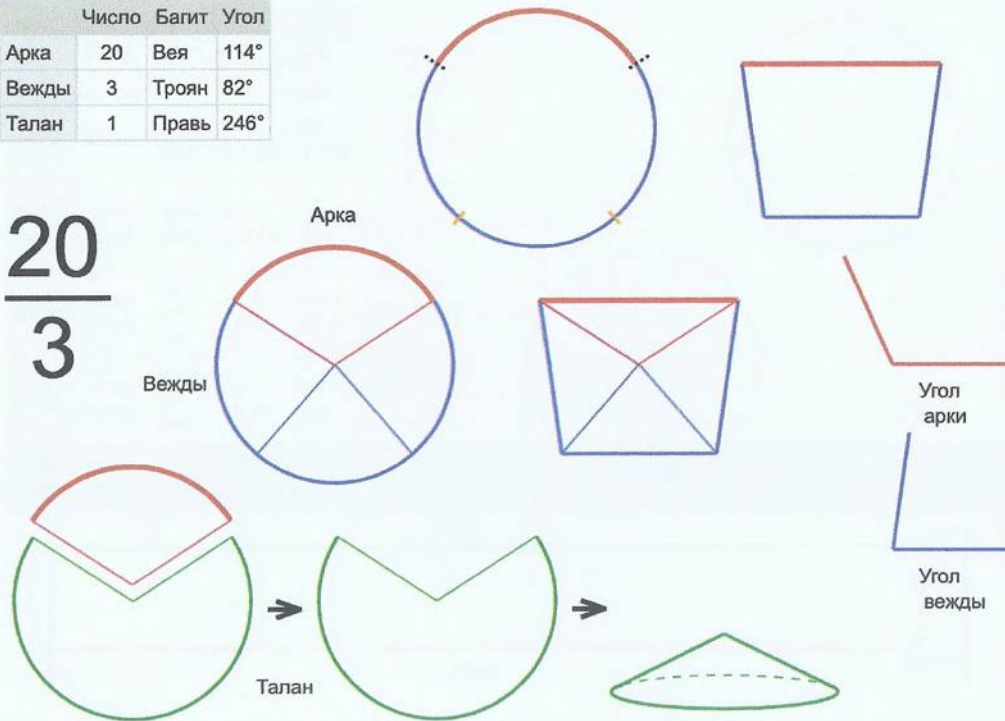

Число	Багит	Угол
Арка	20	Вея	114°
Вежды	3	Троян	82°
Талан	1	Правь	246°

20
—
3

Врем. длит.	Серед. арки	Длительности			Вехи
		Арка	Вежда	Затяг.	
Лето	21/06 12:30	115 дн 15 ч	83 дн 4 ч	1 дн 5 ч	18/08 08:27, 09/11 13:09, 31/01 17:51, 24/04 22:33
Месяц	21/07 12:30	9 дн 12 ч	6 дн 20 ч	2 ч 27 м	28/07 06:30, 02/08 02:30, 08/08 22:30, 15/08 18:30
Шест дница	27/06 12:30	1 дн 21 ч	1 дн 8 ч	29 м 31 с	28/06 11:18, 29/06 20:06, 01/07 04:54, 02/07 13:42
Сутки	12:30	7 ч 30 м	5 ч 28 м	4 м 55 с	18:18:00, 21:46:00, 03:14:00, 08:42:00

	Число	Багит	Угол
Арка	20	Вея	85.5°
Вежды	4	Явь	68.625°
Талан	1	Правь	274.5°

20
—
4