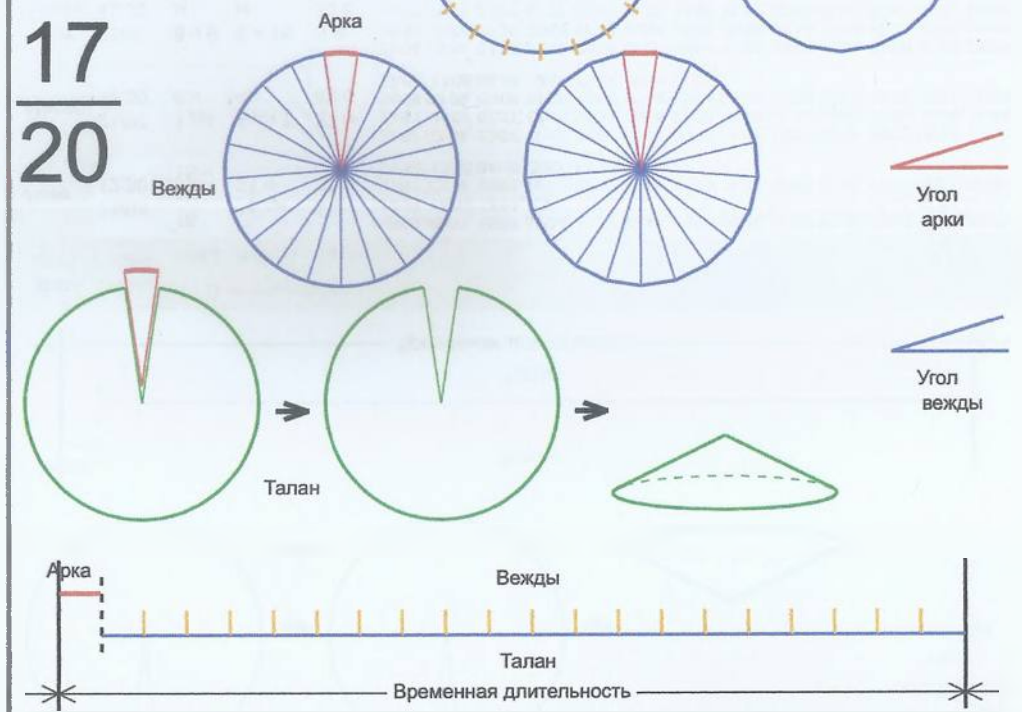

Врем. длит.	Серед. арки	Длительности			Вежи
		Арка	Вежда	Затяг.	
Лето	21/06 12:30	17 дн 4 ч	17 дн 9 ч	6 ч 11 м	30/06 02:45, 17/07 12:25, 03/08 22:06, 21/08 07:46, 07/09 17:27, 25/09 03:07, 12/10 12:48, 29/10 22:28, 16/11 08:09, 03/12 17:49, 21/12 03:30, 07/01 13:10, 24/01 22:50, 11/02 08:31, 28/02 18:11, 18/03 03:52, 04/04 13:32, 21/04 23:13, 09/05 08:53, 26/05 18:34, 13/06 04:14
Месяц	21/07 12:30	1 дн 9 ч	1 дн 10 ч	30 м 30 с	22/07 05:26, 23/07 15:44, 25/07 02:03, 26/07 12:21, 27/07 22:39, 29/07 08:58, 30/07 19:16, 01/08 05:34, 02/08 15:53, 04/08 02:11, 05/08 12:30, 06/08 22:48, 08/08 09:06, 09/08 19:25, 11/08 05:43, 12/08 16:01, 14/08 02:20, 15/08 12:38, 16/08 22:56, 18/08 09:15, 19/08 19:33
Шест дница	27/06 12:30	6 ч 46 м	6 ч 51 м	6 м 6 с	27/06 15:53, 27/06 22:44, 28/06 05:36, 28/06 12:28, 28/06 19:19, 29/06 02:11, 29/06 09:03, 29/06 15:54, 29/06 22:46, 30/06 05:38, 30/06 12:30, 30/06 19:21, 01/07 02:13, 01/07 09:05, 01/07 15:56, 01/07 22:48, 02/07 05:40, 02/07 12:31, 02/07 19:23, 03/07 02:15, 03/07 09:06
Сутки	12:30	1 ч 7 м	1 ч 8 м	1 м 1 с	13:03:52, 14:12:29, 15:21:06, 16:29:43, 17:38:19, 18:46:56, 19:55:33, 21:04:09, 22:12:46, 23:21:23, 00:30:00, 01:38:36, 02:47:13, 03:55:50, 05:04:26, 06:13:03, 07:21:40, 08:30:16, 09:38:53, 10:47:30, 11:56:07
Час	13:30	2 м 49 с	2 м 52 с	3 с	13:31:24, 13:34:16, 13:37:07, 13:39:59, 13:42:50, 13:45:42, 13:48:33, 13:51:25, 13:54:16, 13:57:08, 14:00:00, 14:02:51, 14:05:43, 14:08:34, 14:11:26, 14:14:17, 14:17:09, 14:20:00, 14:22:52, 14:25:43, 14:28:35