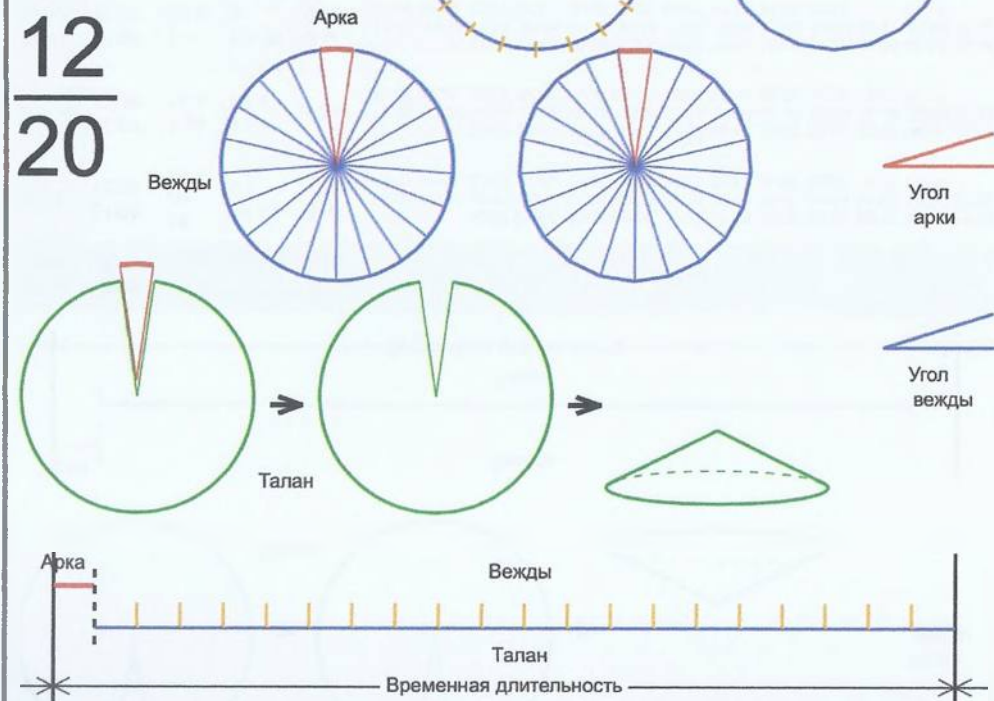

Врем. длит.	Серед. арки	Длительности			Вехи
		Арка	Вежда	Затяг.	
Лето	21/06 12:30	16 дн 17 ч	17 дн 10 ч	6 ч 1 м	29/06 21:23, 17/07 07:35, 03/08 17:48, 21/08 04:01, 07/09 14:13, 25/09 00:26, 12/10 10:39, 29/10 20:51, 16/11 07:04, 03/12 17:17, 21/12 03:30, 07/01 13:42, 24/01 23:55, 11/02 10:08, 28/02 20:20, 18/03 06:33, 04/04 16:46, 22/04 02:58, 09/05 13:11, 26/05 23:24, 13/06 09:36
Месяц	21/07 12:30	1 дн 9 ч	1 дн 10 ч	29 м 42 с	22/07 05:00, 23/07 15:21, 25/07 01:42, 26/07 12:03, 27/07 22:24, 29/07 08:45, 30/07 19:06, 01/08 05:27, 02/08 15:48, 04/08 02:09, 05/08 12:30, 06/08 22:51, 08/08 09:12, 09/08 19:33, 11/08 05:54, 12/08 16:15, 14/08 02:36, 15/08 12:57, 16/08 23:18, 18/08 09:39, 19/08 20:00
Шест дница	27/06 12:30	6 ч 36 м	6 ч 52 м	5 м 56 с	27/06 15:48, 27/06 22:40, 28/06 05:32, 28/06 12:24, 28/06 19:16, 29/06 02:09, 29/06 09:01, 29/06 15:53, 29/06 22:45, 30/06 05:37, 30/06 12:30, 30/06 19:22, 01/07 02:14, 01/07 09:06, 01/07 15:58, 01/07 22:51, 02/07 05:43, 02/07 12:35, 02/07 19:27, 03/07 02:19, 03/07 09:12
Сутки	12:30	1 ч 6 м	1 ч 8 м	59 с	13:03:00, 14:11:42, 15:20:24, 16:29:06, 17:37:48, 18:46:30, 19:55:12, 21:03:54, 22:12:36, 23:21:18, 00:30:00, 01:38:42, 02:47:24, 03:56:06, 05:04:48, 06:13:30, 07:22:12, 08:30:54, 09:39:36, 10:48:18, 11:57:00