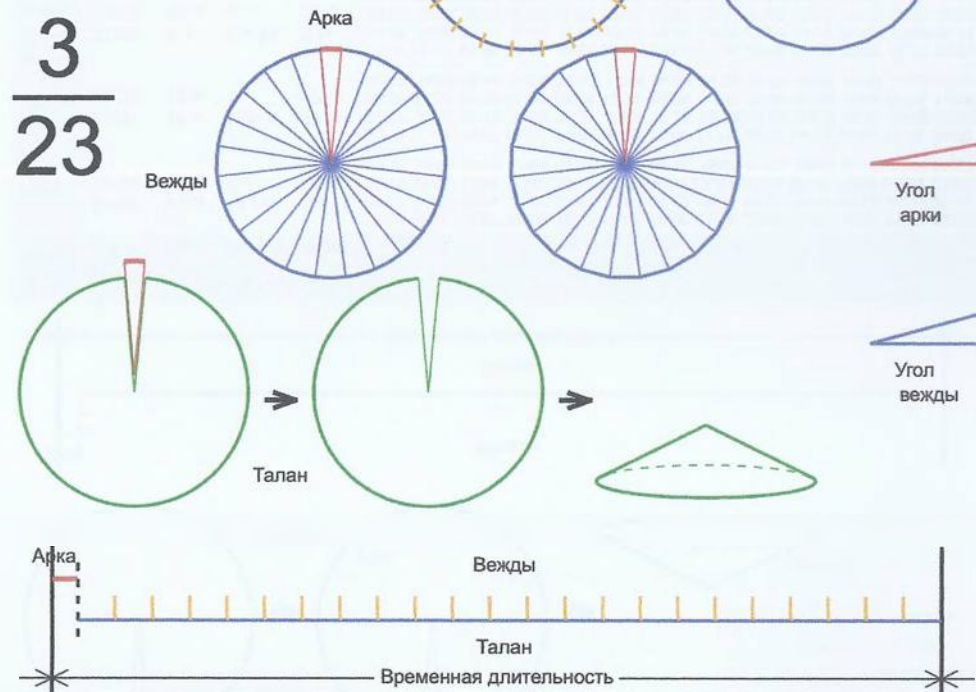

Число	Багит	Угол
Арка	3	Троян	10.4348°
Вежды	23	Род	15.1985°
Талан	1	Правь	349.5652°

3
23

Врем. длит.	Серед. арки	Длительности			Вехи
		Арка	Вежда	Затяг.	
Лето	21/06 12:30	10 дн 14 ч	15 дн 10 ч	3 ч 48 м	26/06 19:32, 12/07 05:37, 27/07 15:42, 12/08 01:47, 27/08 11:52, 11/09 21:57, 27/09 08:02, 12/10 18:07, 28/10 04:12, 12/11 14:17, 28/11 00:22, 13/12 10:27, 28/12 20:32, 13/01 06:37, 28/01 16:42, 13/02 02:47, 28/02 12:52, 15/03 22:57, 31/03 09:02, 15/04 19:07, 01/05 05:12, 16/05 15:17, 01/06 01:22, 16/06 11:27
Месяц	21/07 12:30	20 ч 52 м	1 дн 6 ч	18 м 47 с	21/07 22:56, 23/07 05:19, 24/07 11:43, 25/07 18:07, 27/07 00:31, 28/07 06:55, 29/07 13:18, 30/07 19:42, 01/08 02:06, 02/08 08:30, 03/08 14:54, 04/08 21:18, 06/08 03:41, 07/08 10:05, 08/08 16:29, 09/08 22:53, 11/08 05:17, 12/08 11:41, 13/08 18:04, 15/08 00:28, 16/08 06:52, 17/08 13:16, 18/08 19:40, 20/08 02:03
Шест дница	27/06 12:30	4 ч 10 м	6 ч 4 м	3 м 45 с	27/06 14:35, 27/06 20:39, 28/06 02:44, 28/06 08:49, 28/06 14:54, 28/06 20:59, 29/06 03:03, 29/06 09:08, 29/06 15:13, 29/06 21:18, 30/06 03:22, 30/06 09:27, 30/06 15:32, 30/06 21:37, 01/07 03:41, 01/07 09:46, 01/07 15:51, 01/07 21:56, 02/07 04:00, 02/07 10:05, 02/07 16:10, 02/07 22:15, 03/07 04:20, 03/07 10:24
Сутки	12:30	41 м 44 с	1 ч	38 с	12:50:52, 13:51:39, 14:52:27, 15:53:15, 16:54:02, 17:54:50, 18:55:37, 19:56:25, 20:57:13, 21:58:00, 22:58:48, 23:59:36, 01:00:23, 02:01:11, 03:01:59, 04:02:46, 05:03:34, 06:04:22, 07:05:09, 08:05:57, 09:06:44, 10:07:32, 11:08:20, 12:09:07
Час	13:30	1 м 44 с	2 м 32 с	2 с	13:30:52, 13:33:24, 13:35:56, 13:38:28, 13:41:00, 13:43:32, 13:46:04, 13:48:36, 13:51:08, 13:53:40, 13:56:12, 13:58:44, 14:01:15, 14:03:47, 14:06:19, 14:08:51, 14:11:23, 14:13:55, 14:16:27, 14:18:59, 14:21:31, 14:24:03, 14:26:35, 14:29:07

	Число	Багит	Угол
Арка	3	Троян	10°
Вежды	24	Купала	14.5833°
Талан	1	Правь	350°

3
24