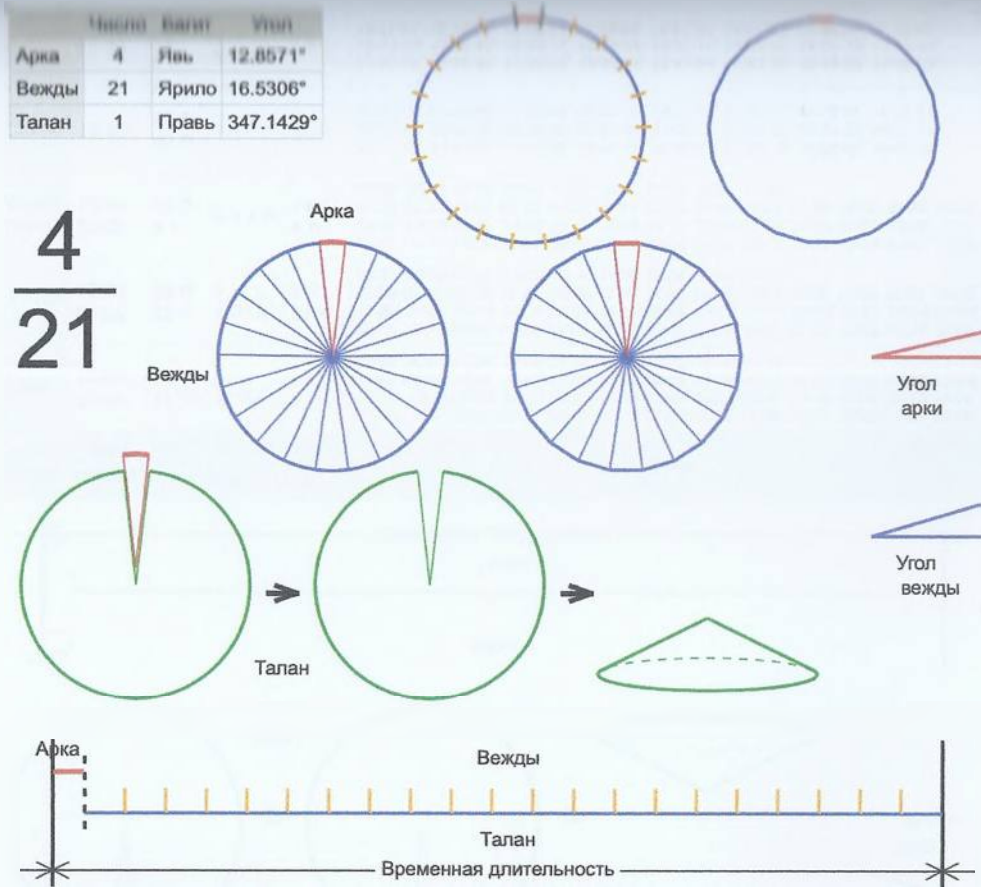

Час 13:30 2 м 22 с 3 м 2 с 2 с
13:31:11, 13:34:13, 13:37:15, 13:43:19, 13:46:21, 13:49:23, 13:52:25, 13:55:27, 13:58:29, 14:01:30, 14:04:32, 14:07:34, 14:10:36, 14:13:38, 14:16:40, 14:19:42, 14:22:44, 14:25:46, 14:28:48

Число	Важит	Угол
Арка	4	Явь 12.8571°
Вежды	21	Ярило 16.5306°
Талан	1	Правь 347.1429°

4
21

Врем. длит.	Серед. арки	Длительности			Вехи
		Арка	Вежда	Затяг.	
Лето	21/06 12:30	13 дн 1 ч	16 дн 18 ч	4 ч 41 м	28/06 01:02, 14/07 19:33, 31/07 14:04, 17/08 08:35, 03/09 03:07, 19/09 21:38, 06/10 16:09, 23/10 10:40, 09/11 05:11, 25/11 23:43, 12/12 18:14, 29/12 12:45, 15/01 07:16, 01/02 01:48, 17/02 20:19, 06/03 14:50, 23/03 09:21, 09/04 03:52, 25/04 22:24, 12/05 16:55, 29/05 11:26, 15/06 05:57
Месяц	21/07 12:30	1 дн 1 ч	1 дн 9 ч	23 м 9 с	22/07 01:21, 23/07 10:25, 24/07 19:28, 26/07 04:32, 27/07 13:36, 28/07 22:39, 30/07 07:43, 31/07 16:47, 02/08 01:50, 03/08 10:54, 04/08 19:58, 06/08 05:01, 07/08 14:05, 08/08 23:09, 10/08 08:12, 11/08 17:16, 13/08 02:20, 14/08 11:23, 15/08 20:27, 17/08 05:31, 18/08 14:34, 19/08 23:38
Шест дница	27/06 12:30	5 ч 8 м	6 ч 36 м	4 м 38 с	27/06 15:04, 27/06 21:41, 28/06 04:17, 28/06 10:54, 28/06 17:31, 29/06 00:07, 29/06 06:44, 29/06 13:21, 29/06 19:58, 30/06 02:34, 30/06 09:11, 30/06 15:48, 30/06 22:25, 01/07 05:01, 01/07 11:38, 01/07 18:15, 02/07 00:52, 02/07 07:28, 02/07 14:05, 02/07 20:42, 03/07 03:18, 03/07 09:55
Сутки	12:30	51 м 26 с	1 ч 6 м	46 с	12:55:42, 14:01:50, 15:07:57, 16:14:04, 17:20:12, 18:26:19, 19:32:26, 20:38:34, 21:44:41, 22:50:48, 23:56:56, 01:03:03, 02:09:11, 03:15:18, 04:21:25, 05:27:33, 06:33:40, 07:39:47, 08:45:55, 09:52:02, 10:58:09, 12:04:17
Час	13:30	2 м 9 с	2 м 45 с	2 с	13:31:04, 13:33:49, 13:36:34, 13:39:20, 13:42:05, 13:44:50, 13:47:36, 13:50:21, 13:53:06, 13:55:52, 13:58:37, 14:01:22, 14:04:07, 14:06:53, 14:09:38, 14:12:23, 14:15:09, 14:17:54, 14:20:39, 14:23:25, 14:26:10, 14:28:55

Час 13:30 2 м 15 с 2 м 53 с 2 с
13:31:01, 13:34:00, 13:36:54, 13:39:47, 13:42:40, 13:45:33, 13:48:27, 13:51:20, 13:54:13, 13:57:06, 14:00:00, 14:02:53, 14:05:46, 14:08:39, 14:11:33, 14:14:26, 14:17:19, 14:20:12, 14:23:06, 14:25:59, 14:28:52

Число	Важит	Угол
Арка	4	Явь 12.2727°
Вежды	22	Велеса 15.8058°
Талан	1	Правь 347.7273°

4
22