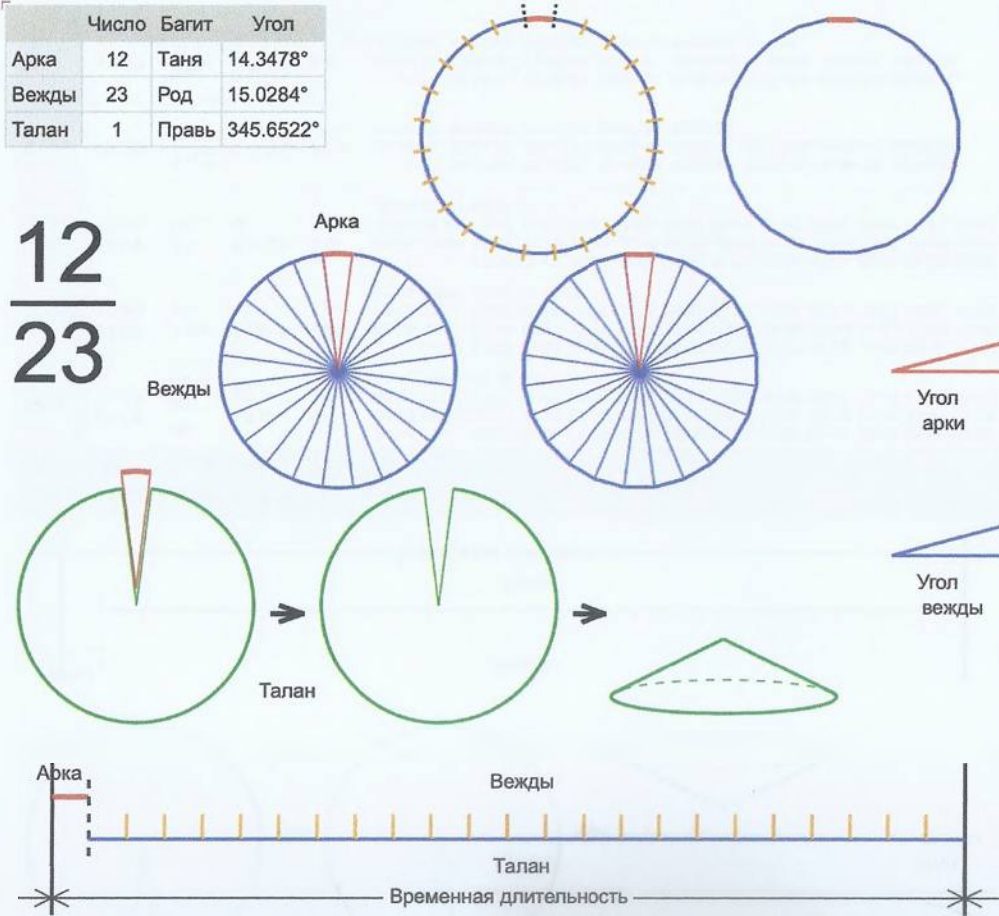

Число	Багит	Угол
Арка	12	Таня	14.3478°
Вежды	23	Род	15.0284°
Талан	1	Правь	345.6522°

12
23

Врем. длит.	Серед. арки	Длительности			Вехи
		Арка	Вежда	Затяг.	
Лето	21/06 12:30	14 дн 13 ч	15 дн 5 ч	5 ч 14 м	28/06 19:11, 14/07 01:07, 29/07 07:03, 13/08 13:00, 28/08 18:56, 13/09 00:53, 28/09 06:49, 13/10 12:46, 28/10 18:42, 13/11 00:38, 28/11 06:35, 13/12 12:31, 28/12 18:28, 13/01 00:24, 28/01 06:21, 12/02 12:17, 27/02 18:13, 15/03 00:10, 30/03 06:06, 14/04 12:03, 29/04 17:59, 14/05 23:56, 30/05 05:52, 14/06 11:48
Месяц	21/07 12:30	1 дн 4 ч	1 дн 6 ч	25 м 50 с	22/07 02:50, 23/07 08:54, 24/07 14:57, 25/07 21:01, 27/07 03:04, 28/07 09:07, 29/07 15:11, 30/07 21:14, 01/08 03:18, 02/08 09:21, 03/08 15:24, 04/08 21:28, 06/08 03:31, 07/08 09:35, 08/08 15:38, 09/08 21:41, 11/08 03:45, 12/08 09:48, 13/08 15:52, 14/08 21:55, 16/08 03:58, 17/08 10:02, 18/08 16:05, 19/08 22:09
Шест дница	27/06 12:30	5 ч 44 м	6 ч	5 м 10 с	27/06 15:22, 27/06 21:22, 28/06 03:23, 28/06 09:24, 28/06 15:24, 28/06 21:25, 29/06 03:26, 29/06 09:26, 29/06 15:27, 29/06 21:28, 30/06 03:28, 30/06 09:29, 30/06 15:30, 30/06 21:31, 01/07 03:31, 01/07 09:32, 01/07 15:33, 01/07 21:33, 02/07 03:34, 02/07 09:35, 02/07 15:35, 02/07 21:36, 03/07 03:37, 03/07 09:37
Сутки	12:30	57 м 23 с	1 ч	52 с	12:58:41, 13:58:48, 14:58:55, 15:59:02, 16:59:08, 17:59:15, 18:59:22, 19:59:29, 20:59:36, 21:59:42, 22:59:49, 23:59:56, 01:00:03, 02:00:10, 03:00:17, 04:00:23, 05:00:30, 06:00:37, 07:00:44, 08:00:51, 09:00:57, 10:01:04, 11:01:11, 12:01:18

	Число	Багит	Угол
Арка	12	Таня	13.75°
Вежды	24	Купала	14.4271°
Талан	1	Правь	346.25°

12
24