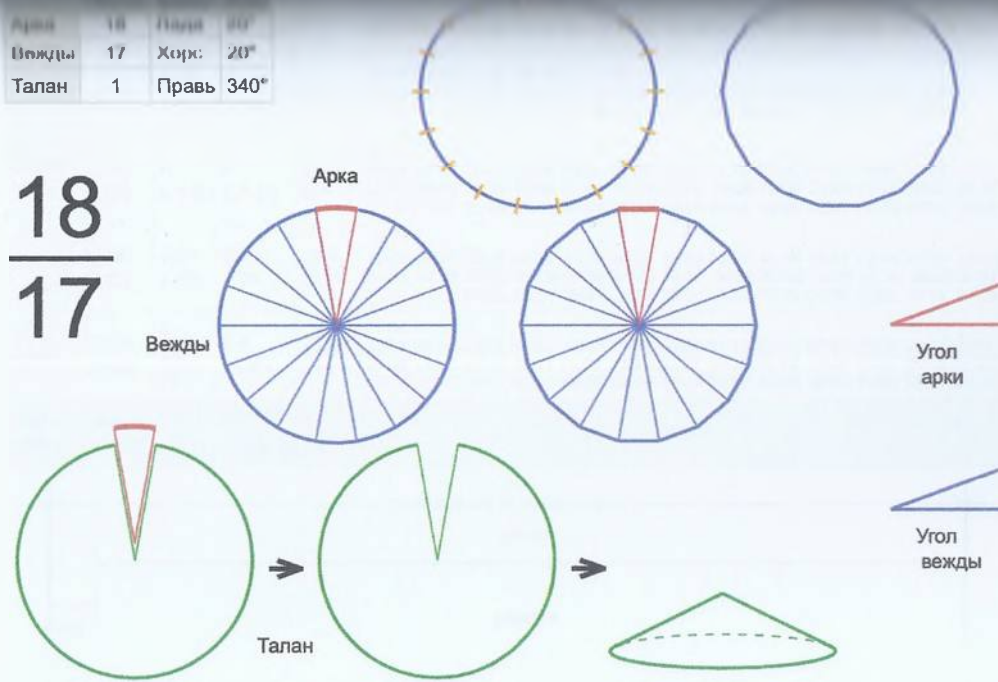

30 м м 21 с 01:14:58, 02:56, 04:14:53, 05:44:50, 07:14:48, 08:44:45, 10:14:42, 11:44:40

Арка	18	Лада	18.9506°
Вежды	17	Хорс	20°
Талан	1	Правь	340°

18
17

Врем. длит.	Серед. арки	Длительности			Вехи
		Арка	Вежда	Затяг.	
Лето	21/06 12:30	20 дн 7 ч	20 дн 7 ч	7 ч 18 м	01/07 16:00, 21/07 23:00, 11/08 06:00, 31/08 13:00, 20/09 20:00, 11/10 03:00, 31/10 10:00, 20/11 17:00, 11/12 00:00, 31/12 07:00, 20/01 14:00, 09/02 21:00, 02/03 04:00, 22/03 11:00, 11/04 18:00, 02/05 01:00, 22/05 08:00, 11/06 15:00
Месяц	21/07 12:30	1 дн 16 ч	1 дн 16 ч	36 м	22/07 08:30, 24/07 00:30, 25/07 16:30, 27/07 08:30, 29/07 00:30, 30/07 16:30, 01/08 08:30, 03/08 00:30, 04/08 16:30, 06/08 08:30, 08/08 00:30, 09/08 16:30, 11/08 08:30, 13/08 00:30, 14/08 16:30, 16/08 08:30, 18/08 00:30, 19/08 16:30
Шест дница	27/06 12:30	8 ч	8 ч	7 м 12 с	27/06 16:30, 28/06 00:30, 28/06 08:30, 28/06 16:30, 29/06 00:30, 29/06 08:30, 29/06 16:30, 30/06 00:30, 30/06 08:30, 30/06 16:30, 01/07 00:30, 01/07 08:30, 01/07 16:30, 02/07 00:30, 02/07 08:30, 02/07 16:30, 03/07 00:30, 03/07 08:30
Сутки	12:30	1 ч 20 м	1 ч 20 м	1 м 12 с	13:10:00, 14:30:00, 15:50:00, 17:10:00, 18:30:00, 19:50:00, 21:10:00, 22:30:00, 23:50:00, 01:10:00, 02:30:00, 03:50:00, 05:10:00, 06:30:00, 07:50:00, 09:10:00, 10:30:00, 11:50:00
Час	13:30	3 м 20 с	3 м 20 с	3 с	13:31:40, 13:35:00, 13:38:20, 13:41:40, 13:45:00, 13:48:20, 13:51:40, 13:55:00, 13:58:20, 14:01:40, 14:05:00, 14:08:20, 14:11:40, 14:15:00, 14:18:20, 14:21:40, 14:25:00, 14:28:20

Сутки 12:30 25 м м 16 с 00:30:00, 01:54:41, 03:18:22, 04:44:03, 06:08:45, 07:33:26, 08:58:07, 10:22:48, 11:47:30

Арка	18	Лада	18.9506°
Вежды	18	Лада	18.9506°
Талан	1	Правь	341.1111°

18
18