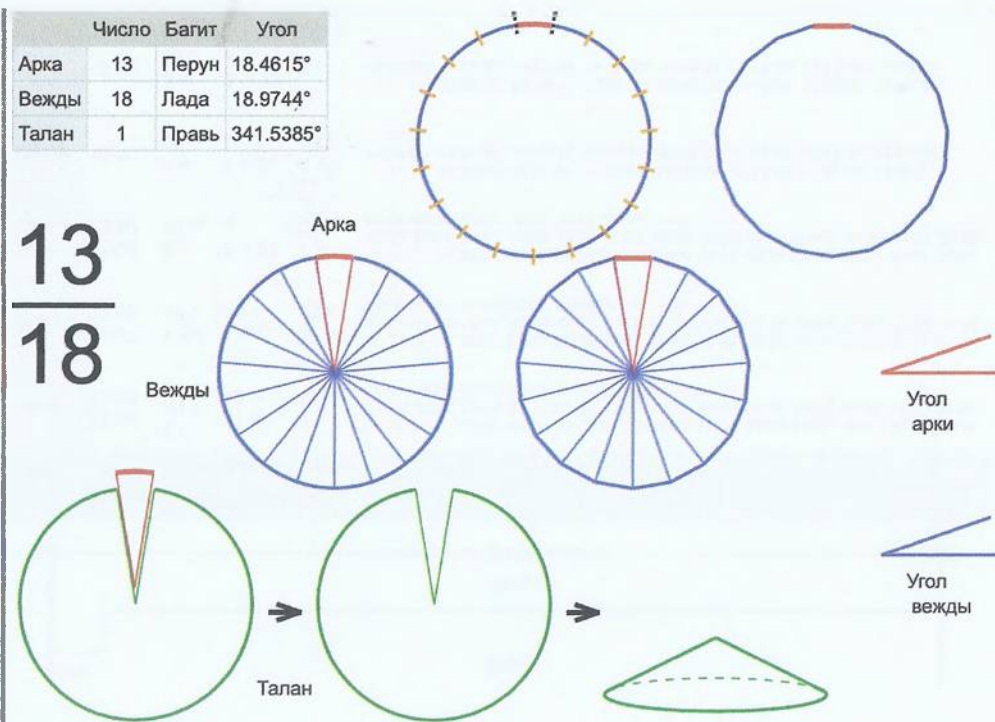

Врем. длит.	Серед. арки	Длительности			Веги
		Арка	Вежда	Затяг.	
Лето	21/06 12:30	18 дн 17 ч	19 дн 6 ч	6 ч 44 м	30/06 21:16, 20/07 03:17, 08/08 09:19, 27/08 15:20, 15/09 21:22, 05/10 03:23, 24/10 09:25, 12/11 15:26, 01/12 21:28, 21/12 03:30, 09/01 09:31, 28/01 15:33, 16/02 21:34, 08/03 03:36, 27/03 09:37, 15/04 15:39, 04/05 21:40, 24/05 03:42, 12/06 09:43
Месяц	21/07 12:30	1 дн 12 ч	1 дн 13 ч	33 м 14 с	22/07 06:57, 23/07 20:54, 25/07 10:51, 27/07 00:48, 28/07 14:45, 30/07 04:42, 31/07 18:39, 02/08 08:36, 03/08 22:33, 05/08 12:30, 07/08 02:26, 08/08 16:23, 10/08 06:20, 11/08 20:17, 13/08 10:14, 15/08 00:11, 16/08 14:08, 18/08 04:05, 19/08 18:02
Шест дница	27/06 12:30	7 ч 23 м	7 ч 35 м	6 м 39 с	27/06 16:11, 27/06 23:46, 28/06 07:22, 28/06 14:57, 28/06 22:33, 29/06 06:08, 29/06 13:43, 29/06 21:19, 30/06 04:54, 30/06 12:30, 30/06 20:05, 01/07 03:40, 01/07 11:16, 01/07 18:51, 02/07 02:26, 02/07 10:02, 02/07 17:37, 03/07 01:13, 03/07 08:48
Сутки	12:30	1 ч 13 м	1 ч 15 м	1 м 6 с	13:06:55, 14:22:49, 15:38:43, 16:54:36, 18:10:30, 19:26:24, 20:42:18, 21:58:12, 23:14:06, 00:30:00, 01:45:53, 03:01:47, 04:17:41, 05:33:35, 06:49:29, 08:05:23, 09:21:16, 10:37:10, 11:53:04