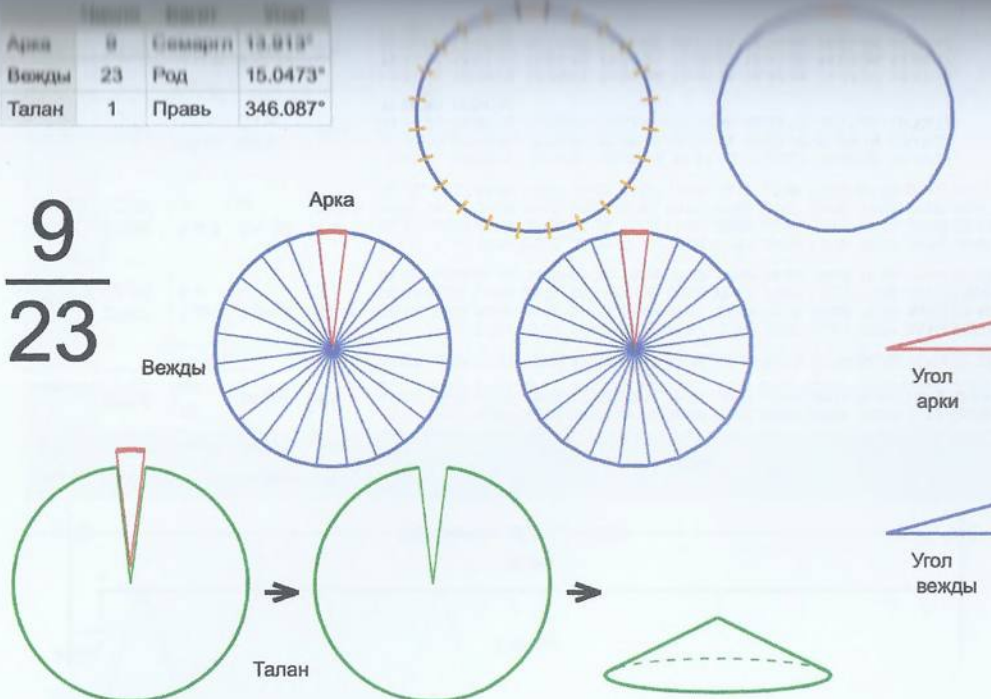

Час 13:30 2 м 2 м 44 2 с

13:31:16, 13:34:00, 13:36:44, 13:39:28, 13:42:12, 13:44:57, 13:47:41, 13:50:25, 13:53:09, 13:55:53, 13:58:37, 14:01:22, 14:04:06, 14:06:50, 14:09:34, 14:12:18, 14:15:02, 14:17:47, 14:20:31, 14:23:15, 14:25:59, 14:28:43

Число	9	Самарга	13.913°
Векды	23	Род	15.0473°
Талан	1	Правь	346.087°

9
23

Врем. длит.	Серед. арки	Длительности			Вехи
		Арка	Вежда	Затяг.	
Лето	21/06 12:30	14 дн 2 ч	15 дн 6 ч	5 ч 4 м	28/06 13:53, 13/07 20:17, 29/07 02:41, 13/08 09:05, 28/08 15:29, 12/09 21:53, 28/09 04:17, 13/10 10:41, 28/10 17:05, 12/11 23:29, 28/11 05:53, 13/12 12:17, 28/12 18:42, 13/01 01:06, 28/01 07:30, 12/02 13:54, 27/02 20:18, 15/03 02:42, 30/03 09:06, 14/04 15:30, 29/04 21:54, 15/05 04:18, 30/05 10:42, 14/06 17:06
Месяц	21/07 12:30	1 дн 3 ч	1 дн 6 ч	25 м 3 с	22/07 02:24, 23/07 08:30, 24/07 14:36, 25/07 20:41, 27/07 02:47, 28/07 08:53, 29/07 14:58, 30/07 21:04, 01/08 03:10, 02/08 09:15, 03/08 15:21, 04/08 21:27, 06/08 03:32, 07/08 09:38, 08/08 15:44, 09/08 21:49, 11/08 03:55, 12/08 10:01, 13/08 16:06, 14/08 22:12, 16/08 04:18, 17/08 10:23, 18/08 16:29, 19/08 22:35
Шест дница	27/06 12:30	5 ч 33 м	6 ч 1 м	5 м 1 с	27/06 15:16, 27/06 21:18, 28/06 03:19, 28/06 09:20, 28/06 15:21, 28/06 21:22, 29/06 03:23, 29/06 09:24, 29/06 15:26, 29/06 21:27, 30/06 03:28, 30/06 09:29, 30/06 15:30, 30/06 21:31, 01/07 03:32, 01/07 09:33, 01/07 15:35, 01/07 21:36, 02/07 03:37, 02/07 09:38, 02/07 15:39, 02/07 21:40, 03/07 03:41, 03/07 09:43
Сутки	12:30	55 м 39 с	1 ч	50 с	12:57:49, 13:58:00, 14:58:12, 15:58:23, 16:58:34, 17:58:46, 18:58:57, 19:59:08, 20:59:20, 21:59:31, 22:59:42, 23:59:54, 01:00:05, 02:00:17, 03:00:28, 04:00:39, 05:00:51, 06:01:02, 07:01:13, 08:01:25, 09:01:36, 10:01:47, 11:01:59, 12:02:10
Час	13:30	2 м 19 с	2 м 30 с	2 с	13:31:09, 13:33:40, 13:36:10, 13:38:40, 13:41:11, 13:43:41, 13:46:12, 13:48:42, 13:51:13, 13:53:43, 13:56:14, 13:58:44, 14:01:15, 14:03:45, 14:06:16, 14:08:46, 14:11:17, 14:13:47, 14:16:18, 14:18:48, 14:21:19, 14:23:49, 14:26:19, 14:28:50

Час: 13:30 2 м 2 м 37 2 с

13:31:12, 13:33:49, 13:36:26, 13:39:03, 13:41:40, 13:44:17, 13:46:54, 13:49:31, 13:52:08, 13:54:45, 13:57:22, 14:00:00, 14:02:37, 14:05:14, 14:07:51, 14:10:28, 14:13:05, 14:15:42, 14:18:19, 14:20:56, 14:23:33, 14:26:10, 14:28:47

Число	9	Самарга	13.9333°
Векды	24	Купала	14.4444°
Талан	1	Правь	346.6667°

9
24