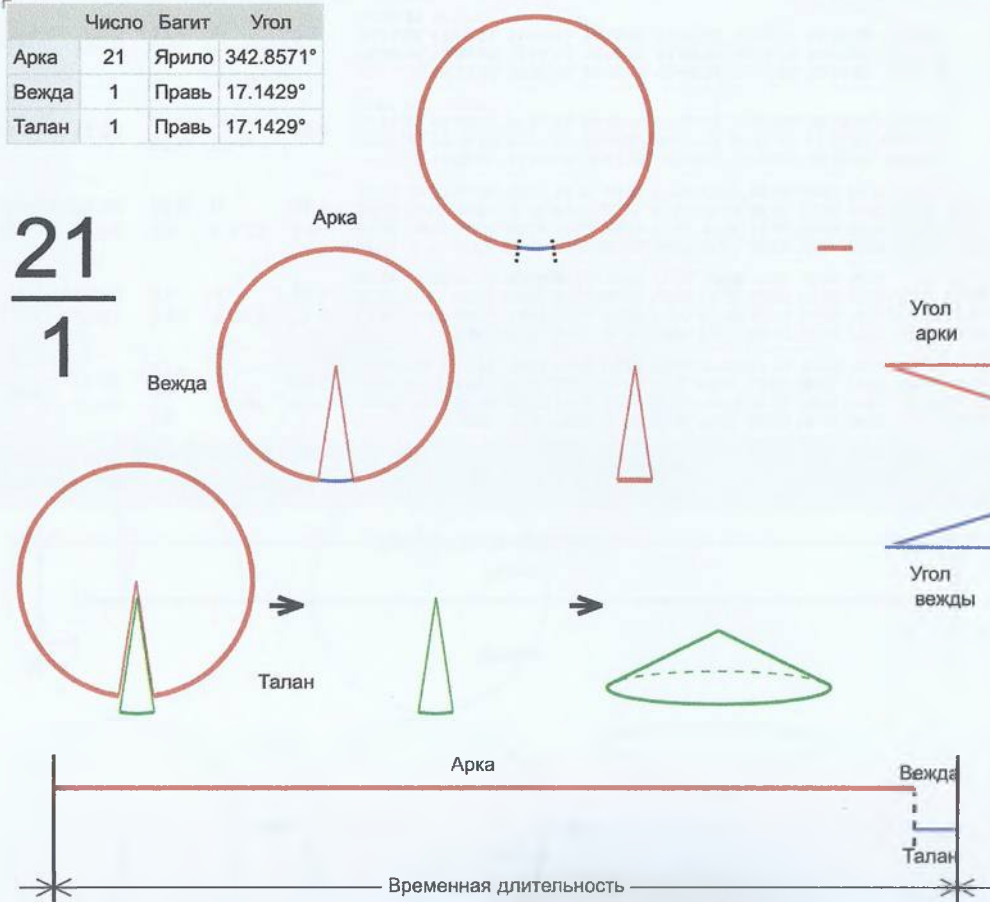

Число	Багит	Угол
Арка	21	Ярило	342.8571°
Вежда	1	Правь	17.1429°
Талан	1	Правь	17.1429°

$\frac{21}{1}$

Врем. длит.	Серед. арки	Длительности			Вежи
		Арка	Вежда	Затяг.	
Лето	21/06 12:30	347 дн 20 ч	17 дн 9 ч	6 ч 15 м	12/12 10:47, 29/12 20:12
Месяц	21/07 12:30	28 дн 13 ч	1 дн 10 ч	30 м 51 с	04/08 19:21, 06/08 05:38
Шест дница	27/06 12:30	5 дн 17 ч	6 ч 51 м	6 м 10 с	30/06 09:04, 30/06 15:55
Сутки	12:30	22 ч 51 м	1 ч 8 м	1 м 2 с	23/06 04:42, 01/04 17

	Число	Багит	Угол
Арка	21	Ярило	171.4286°
Вежды	2	Леля	94.2857°
Талан	1	Правь	188.5714°

$\frac{21}{2}$