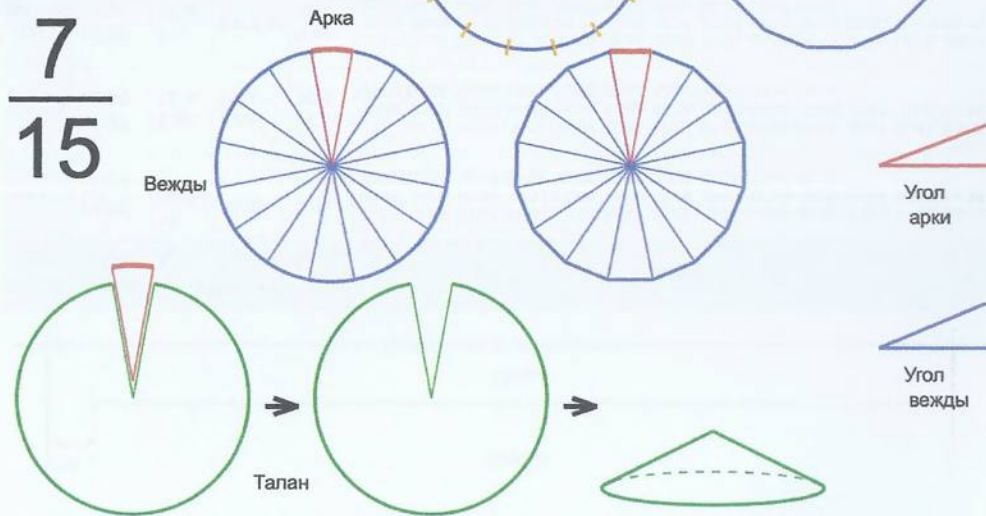

Час 13:30 3 м 57 с 4 м 19 с 4 с 13:31:58, 13:36:17, 13:40:36, 13:44:54, 13:49:13, 13:53:32, 13:57:50, 14:02:09, 14:06:27, 14:10:46, 14:15:05, 14:19:23, 14:23:42, 14:28:01

Число	Вексы	Угол
Арка	7	Вексы 20.6714°
Вексы	16	Светловит 22.6286°
Талан	1	Правь 339.4286°

7
15

Врем. длит.	Серед. арки	Длительности			Вехи
		Арка	Вежда	Затяг.	
Лето	21/06 12:30	20 дн 20 ч	22 дн 23 ч	7 ч 30 м	01/07 22:57, 24/07 21:57, 16/08 20:58, 08/09 19:58, 01/10 18:58, 24/10 17:59, 16/11 16:59, 09/12 15:59, 01/01 15:00, 24/01 14:00, 16/02 13:00, 11/03 12:01, 03/04 11:01, 26/04 10:01, 19/05 09:02, 11/06 08:02
Месяц	21/07 12:30	1 дн 17 ч	1 дн 21 ч	37 м 2 с	22/07 09:04, 24/07 06:19, 26/07 03:35, 28/07 00:50, 29/07 22:06, 31/07 19:21, 02/08 16:36, 04/08 13:52, 06/08 11:07, 08/08 08:23, 10/08 05:38, 12/08 02:54, 14/08 00:09, 15/08 21:24, 17/08 18:40, 19/08 15:55
Шест дница	27/06 12:30	8 ч 13 м	9 ч 3 м	7 м 24 с	27/06 16:36, 28/06 01:39, 28/06 10:43, 28/06 19:46, 29/06 04:49, 29/06 13:52, 29/06 22:55, 30/06 07:58, 30/06 17:01, 01/07 02:04, 01/07 11:07, 01/07 20:10, 02/07 05:13, 02/07 14:16, 02/07 23:20, 03/07 08:23
Сутки	12:30	1 ч 22 м	1 ч 30 м	1 м 14 с	13:11:08, 14:41:39, 16:12:10, 17:42:41, 19:13:12, 20:43:42, 22:14:13, 23:44:44, 01:15:15, 02:45:46, 04:16:17, 05:46:48, 07:17:18, 08:47:49, 10:18:20, 11:48:51
Час	13:30	3 м 26 с	3 м 46 с	3 с	13:31:42, 13:35:29, 13:39:15, 13:43:01, 13:46:48, 13:50:34, 13:54:20, 13:58:06, 14:01:53, 14:05:39, 14:09:25, 14:13:12, 14:16:58, 14:20:44, 14:24:30, 14:28:17

Час 13:30 3 м 40 с 4 м 1 с 3 с 13:31:50, 13:35:51, 13:39:53, 13:43:54, 13:47:55, 13:51:57, 13:55:58, 14:00:00, 14:04:01, 14:08:02, 14:12:04, 14:16:05, 14:20:06, 14:24:08, 14:28:09

Число	Вексы	Угол
Арка	7	Вексы 19.2857°
Вексы	16	Мара 21.2946°
Талан	1	Правь 340.7143°

7
16