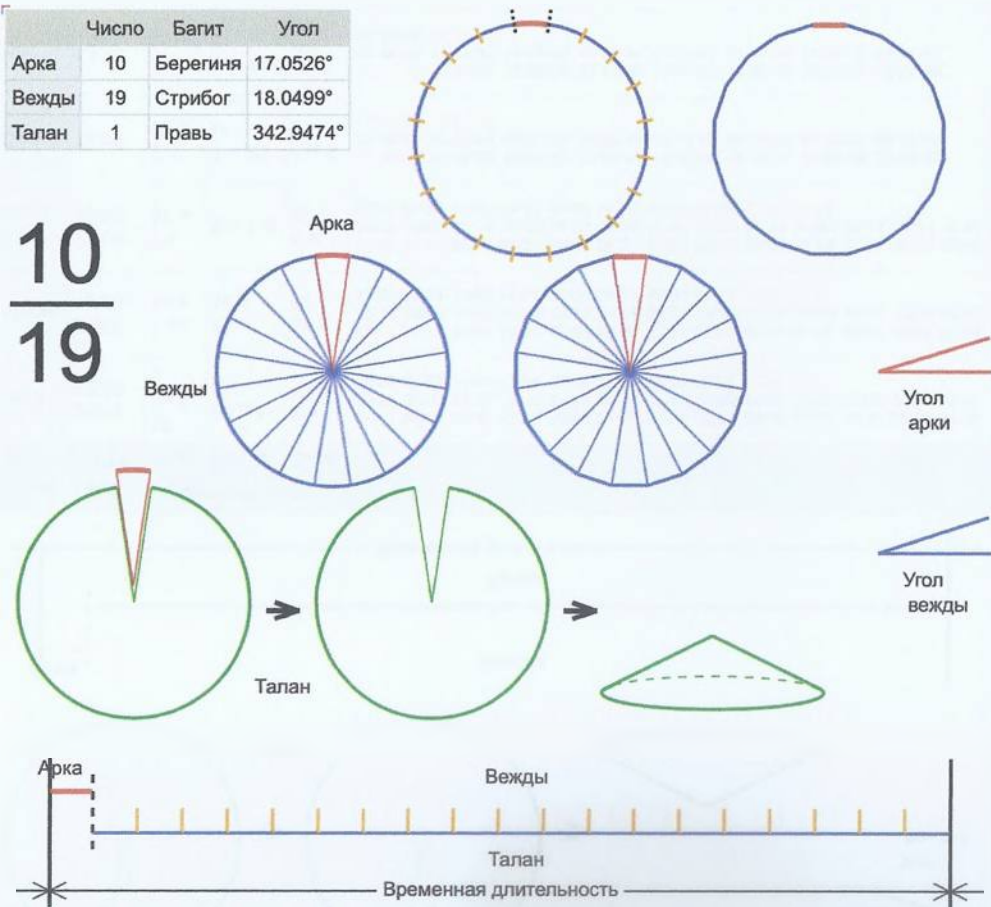

Число	Багит	Угол
Арка	10	Берегиня	17.0526°
Вежды	19	Стрибог	18.0499°
Талан	1	Правь	342.9474°

10
—
19

Врем. длит.	Серед. арки	Длительности			Вежи
		Арка	Вежда	Затяг.	
Лето	21/06 12:30	17 дн 7 ч	18 дн 7 ч	6 ч 13 м	30/06 04:06, 18/07 11:37, 05/08 19:08, 24/08 02:39, 11/09 10:10, 29/09 17:41, 18/10 01:12, 05/11 08:42, 23/11 16:13, 11/12 23:44, 30/12 07:15, 17/01 14:46, 04/02 22:17, 23/02 05:47, 13/03 13:18, 31/03 20:49, 19/04 04:20, 07/05 11:51, 25/05 19:22, 13/06 02:53
Месяц	21/07 12:30	1 дн 10 ч	1 дн 12 ч	30 м 42 с	22/07 05:33, 23/07 17:39, 25/07 05:45, 26/07 17:51, 28/07 05:57, 29/07 18:03, 31/07 06:09, 01/08 18:15, 03/08 06:21, 04/08 18:27, 06/08 06:32, 07/08 18:38, 09/08 06:44, 10/08 18:50, 12/08 06:56, 13/08 19:02, 15/08 07:08, 16/08 19:14, 18/08 07:20, 19/08 19:26
Шест дница	27/06 12:30	6 ч 49 м	7 ч 13 м	6 м 8 с	27/06 15:54, 27/06 23:07, 28/06 06:21, 28/06 13:34, 28/06 20:47, 29/06 04:00, 29/06 11:13, 29/06 18:27, 30/06 01:40, 30/06 08:53, 30/06 16:06, 30/06 23:19, 01/07 06:32, 01/07 13:46, 01/07 20:59, 02/07 04:12, 02/07 11:25, 02/07 18:38, 03/07 01:52, 03/07 09:05
Сутки	12:30	1 ч 8 м	1 ч 12 м	1 м 1 с	13/04 06, 14:16:18, 15:28:30, 16:40:42, 17:52:54, 19:05:06, 20:17:18, 21:29:30, 22:41:42, 23:53:54, 01:06:06, 02:18:17, 03:30:29, 04:42:41, 05:54:53, 07:07:05, 08:19:17, 09:31:29, 10:43:41, 11:55:53

	Число	Багит	Угол
Арка	10	Берегиня	16.2°
Вежды	20	Вея	17.19°
Талан	1	Правь	343.8°

10
—
20