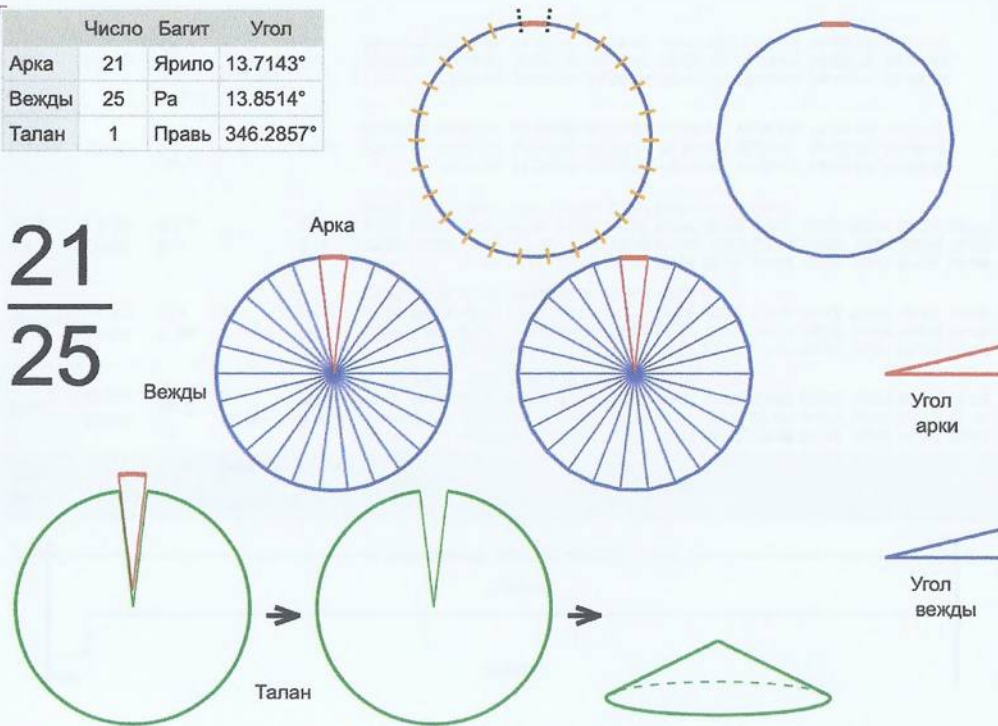

Число	Багит	Угол
Арка	21	Ярило	13.7143°
Вежды	25	Ра	13.8514°
Талан	1	Правь	346.2857°

21
—
25

Врем. длит.	Серед. арки	Длительности			Вехи
		Арка	Вежда	Затяг.	
Лето	21/06 12:30	13 дн 21 ч	14 дн 1 ч	5 ч	28/06 11:28, 12/07 12:45, 26/07 14:02, 09/08 15:19, 23/08 16:36, 06/09 17:52, 20/09 19:09, 04/10 20:26, 18/10 21:43, 01/11 23:00, 16/11 00:17, 30/11 01:34, 14/12 02:51, 28/12 04:08, 11/01 05:25, 25/01 06:42, 08/02 07:59, 22/02 09:16, 08/03 10:33, 22/03 11:50, 05/04 13:07, 19/04 14:23, 03/05 15:40, 17/05 16:57, 31/05 18:14, 14/06 19:31
Месяц	21/07 12:30	1 дн 3 ч	1 дн 3 ч	24 м 41 с	22/07 02:12, 23/07 05:55, 24/07 09:37, 25/07 13:19, 26/07 17:01, 27/07 20:43, 29/07 00:25, 30/07 04:08, 31/07 07:50, 01/08 11:32, 02/08 15:14, 03/08 18:56, 04/08 22:38, 06/08 02:21, 07/08 06:03, 08/08 09:45, 09/08 13:27, 10/08 17:09, 11/08 20:51, 13/08 00:34, 14/08 04:16, 15/08 07:58, 16/08 11:40, 17/08 15:22, 18/08 19:04, 19/08 22:47
Шест дница	27/06 12:30	5 ч 29 м	5 ч 32 м	4 м 56 с	27/06 15:14, 27/06 20:47, 28/06 02:19, 28/06 07:51, 28/06 13:24, 28/06 18:56, 29/06 00:29, 29/06 06:01, 29/06 11:34, 29/06 17:06, 29/06 22:38, 30/06 04:11, 30/06 09:43, 30/06 15:16, 30/06 20:48, 01/07 02:21, 01/07 07:53, 01/07 13:25, 01/07 18:58, 02/07 00:30, 02/07 06:03, 02/07 11:35, 02/07 17:08, 02/07 22:40, 03/07 04:12, 03/07 09:45
Сутки	12:30	54 м 01 с	55 м 24 с	40 с	12:57:25, 13:52:50, 14:48:14, 15:43:38, 16:39:03, 17:34:27, 18:29:51, 19:25:16, 20:20:40, 21:16:04, 22:11:29, 23:06:53, 00:02:17, 00:57:42, 01:53:06, 02:48:30, 03:43:54, 04:39:19, 05:34:43, 06:30:08, 07:25:32, 08:20:56, 09:16:21, 10:11:45, 11:07:09, 12:02:33