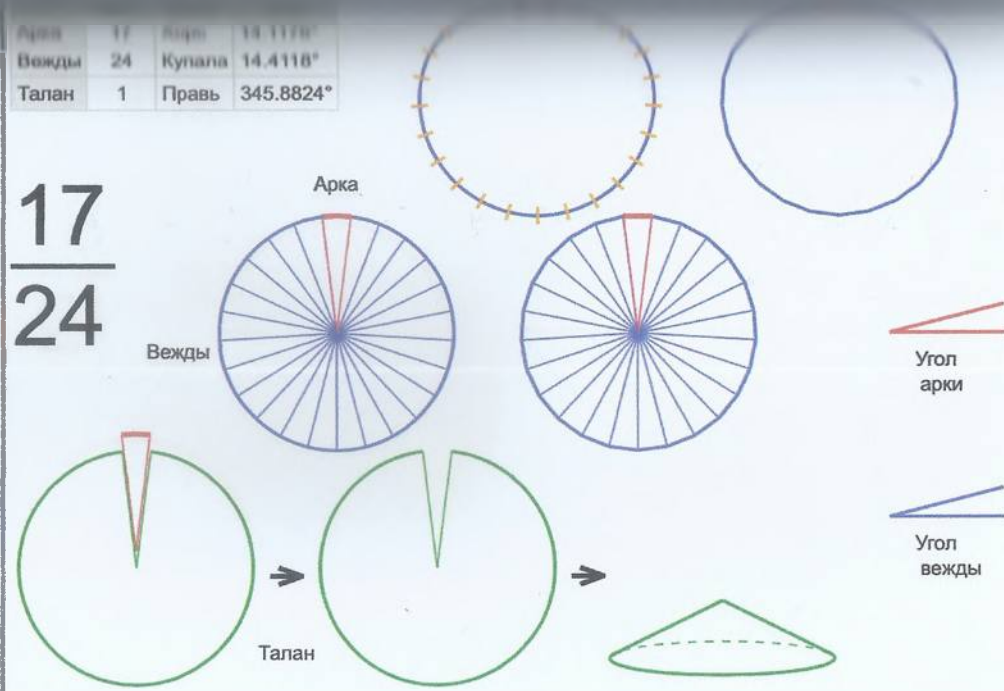

Врем. длит.	Серед. арки	Длительности			Вехи
		Арка	Вексы	Затяг.	
Лето	21/06 12:30	14 дн 7 ч	14 дн 14 ч	5 ч 9 м	28/06 16:22, 13/07 07:18, 27/07 22:14, 11/08 13:09, 26/08 04:05, 09/09 19:00, 24/09 09:56, 09/10 00:52, 23/10 15:47, 07/11 06:43, 21/11 21:38, 06/12 12:34, 21/12 03:30, 04/01 18:25, 19/01 09:21, 03/02 00:16, 17/02 15:12, 04/03 06:07, 18/03 21:03, 02/04 11:59, 17/04 02:54, 01/05 17:50, 16/05 08:45, 30/05 23:41, 14/06 14:37
Месяц	21/07 12:30	1 дн 4 ч	1 дн 4 ч	25 м 25 с	22/07 02:37, 23/07 07:26, 24/07 12:15, 25/07 17:05, 26/07 21:54, 28/07 02:44, 29/07 07:33, 30/07 12:22, 31/07 17:12, 01/08 22:01, 03/08 02:51, 04/08 07:40, 05/08 12:30, 06/08 17:19, 07/08 22:08, 09/08 02:58, 10/08 07:47, 11/08 12:37, 12/08 17:26, 13/08 22:15, 15/08 03:05, 16/08 07:54, 17/08 12:44, 18/08 17:33, 19/08 22:22
Шест дница	27/06 12:30	5 ч 38 м	5 ч 45 м	5 м 5 с	27/06 15:19, 27/06 21:05, 28/06 02:51, 28/06 08:37, 28/06 14:22, 28/06 20:08, 29/06 01:54, 29/06 07:40, 29/06 13:26, 29/06 19:12, 30/06 00:58, 30/06 06:44, 30/06 12:30, 30/06 18:15, 01/07 00:01, 01/07 05:47, 01/07 11:33, 01/07 17:19, 01/07 23:05, 02/07 04:51, 02/07 10:37, 02/07 16:22, 02/07 22:08, 03/07 03:54, 03/07 09:40
Сутки	12:30	56 м 28 с	57 м 39 с	51 с	12:58:14, 13:55:52, 14:53:31, 15:51:10, 16:48:49, 17:46:28, 18:44:07, 19:41:45, 20:39:24, 21:37:03, 22:34:42, 23:32:21, 00:30:00, 01:27:38, 02:25:17, 03:22:56, 04:20:35, 05:18:14, 06:15:52, 07:13:31, 08:11:10, 09:08:49, 10:06:28, 11:04:07, 12:01:45
Час	13:30	2 м 21 с	2 м 24 с	2 с	13:31:10, 13:33:34, 13:35:58, 13:38:22, 13:40:47, 13:43:11, 13:45:35, 13:47:59, 13:50:23, 13:52:47, 13:55:11, 13:57:35, 14:00:00, 14:02:24, 14:04:48, 14:07:12, 14:09:36, 14:12:00, 14:14:24, 14:16:48, 14:19:12, 14:21:37, 14:24:01, 14:26:25, 14:28:49