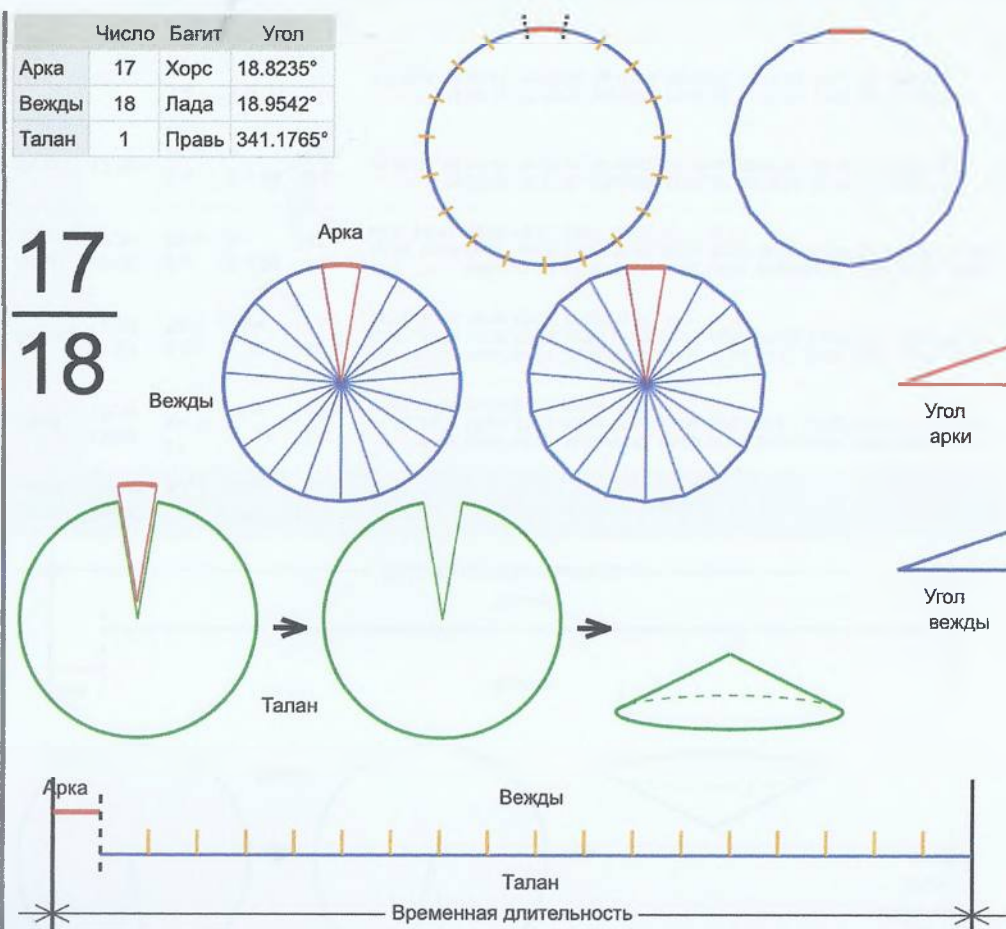

Врем. длит.	Серед. арки	Длительности			Вехи
		Арка	Вежда	Затяг.	
Лето	21/06 12:30	19 дн 2 ч	19 дн 5 ч	6 ч 52 м	01/07 01:40, 20/07 07:12, 08/08 12:44, 27/08 18:17, 15/09 23:49, 05/10 05:21, 24/10 10:53, 12/11 16:25, 01/12 21:57, 21/12 03:30, 09/01 09:02, 28/01 14:34, 16/02 20:06, 08/03 01:38, 27/03 07:10, 15/04 12:42, 04/05 18:15, 23/05 23:47, 12/06 05:19
Месяц	21/07 12:30	1 дн 13 ч	1 дн 13 ч	33 м 53 с	22/07 07:19, 23/07 21:13, 25/07 11:08, 27/07 01:02, 28/07 14:57, 30/07 04:51, 31/07 18:46, 02/08 08:40, 03/08 22:35, 05/08 12:30, 07/08 02:24, 08/08 16:19, 10/08 06:13, 11/08 20:08, 13/08 10:02, 14/08 23:57, 16/08 13:51, 18/08 03:46, 19/08 17:40
Шест дница	27/06 12:30	7 ч 31 м	7 ч 34 м	6 м 47 с	27/06 16:15, 27/06 23:50, 28/06 07:25, 28/06 15:00, 28/06 22:35, 29/06 06:10, 29/06 13:45, 29/06 21:20, 30/06 04:55, 30/06 12:30, 30/06 20:04, 01/07 03:39, 01/07 11:14, 01/07 18:49, 02/07 02:24, 02/07 09:59, 02/07 17:34, 03/07 01:09, 03/07 08:44
Сутки	12:30	1 ч 15 м	1 ч 15 м	1 м 8 с	13:07:38, 14:23:27, 15:39:16, 16:55:05, 18:10:54, 19:26:43, 20:42:32, 21:58:21, 23:14:10, 00:30:00, 01:45:49, 03:01:38, 04:17:27, 05:33:16, 06:49:05, 08:04:54, 09:20:43, 10:36:32, 11:52:21