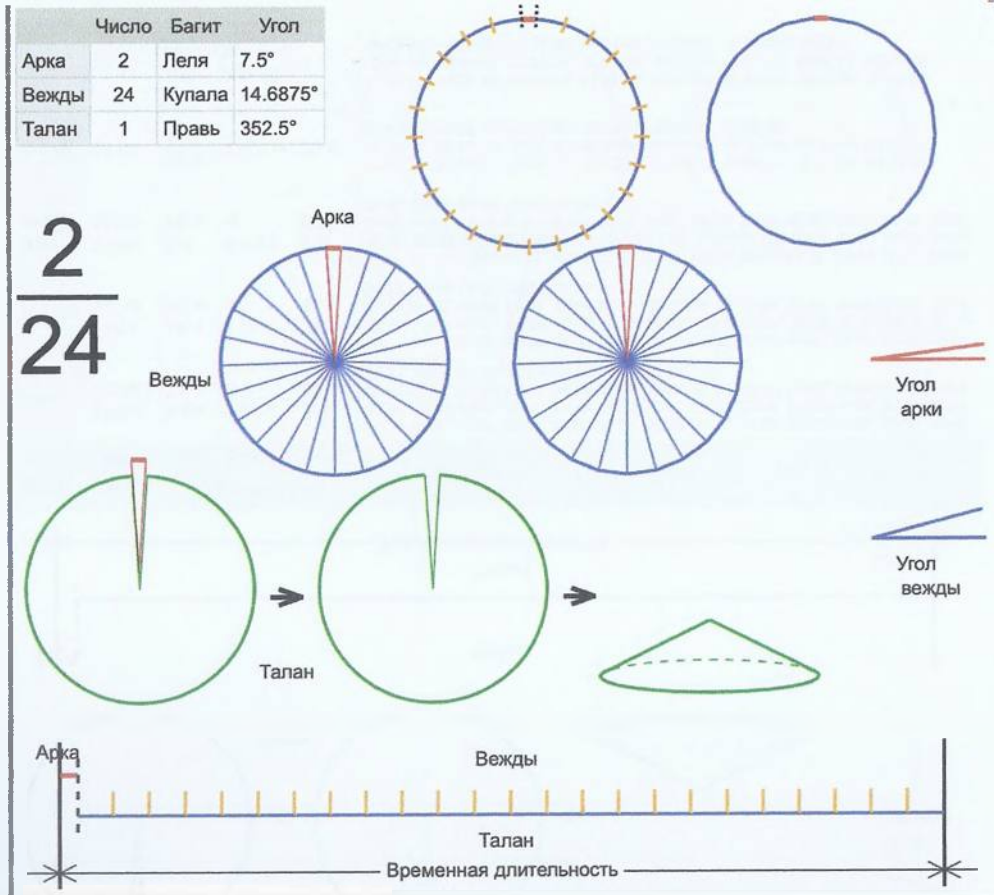

Врем. длит.	Серед. арки	Длительности			Веги
		Арка	Вежда	Затыг.	
Лето	21/06 12:30	7 дн 14 ч	14 дн 21 ч	2 ч 44 м	25/06 07:48, 10/07 05:27, 25/07 03:05, 09/08 00:44, 23/08 22:22, 07/09 20:00, 22/09 17:39, 07/10 15:17, 22/10 12:56, 06/11 10:34, 21/11 08:13, 06/12 05:51, 21/12 03:30, 05/01 01:08, 19/01 22:46, 03/02 20:25, 18/02 18:03, 05/03 15:42, 20/03 13:20, 04/04 10:59, 19/04 08:37, 04/05 06:15, 19/05 03:54, 03/06 01:32, 17/06 23:11
Месяц	21/07 12:30	15 ч	1 дн 5 ч	13 м 30 с	21/07 20:00, 23/07 01:22, 24/07 06:45, 25/07 12:07, 26/07 17:30, 27/07 22:52, 29/07 04:15, 30/07 09:37, 31/07 15:00, 01/08 20:22, 03/08 01:45, 04/08 07:07, 05/08 12:30, 06/08 17:52, 07/08 23:15, 09/08 04:37, 10/08 10:00, 11/08 15:22, 12/08 20:45, 14/08 02:07, 15/08 07:30, 16/08 12:52, 17/08 18:15, 18/08 23:37, 20/08 05:00
Шест дница	27/06 12:30	3 ч	5 ч 52 м	2 м 42 с	27/06 14:00, 27/06 19:52, 28/06 01:45, 28/06 07:37, 28/06 13:30, 28/06 19:22, 29/06 01:15, 29/06 07:07, 29/06 13:00, 29/06 18:52, 30/06 00:45, 30/06 06:37, 30/06 12:30, 30/06 18:22, 01/07 00:15, 01/07 06:07, 01/07 12:00, 01/07 17:52, 01/07 23:45, 02/07 05:37, 02/07 11:30, 02/07 17:22, 02/07 23:15, 03/07 05:07, 03/07 11:00
Сутки	12:30	30 м	58 м 45 с	27 с	12:45:00, 13:43:45, 14:42:30, 15:41:15, 16:40:00, 17:38:45, 18:37:30, 19:36:15, 20:35:00, 21:33:45, 22:32:30, 23:31:15, 00:30:00, 01:28:45, 02:27:30, 03:26:15, 04:25:00, 05:23:45, 06:22:30, 07:21:15, 08:20:00, 09:18:45, 10:17:30, 11:16:15, 12:15:00
Час	13:30	1 м 15 с	2 м 27 с	1 с	13:30:37, 13:33:04, 13:35:31, 13:37:58, 13:40:25, 13:42:51, 13:45:18, 13:47:45, 13:50:12, 13:52:39, 13:55:06, 13:57:33, 14:00:00, 14:02:26, 14:04:53, 14:07:20, 14:09:47, 14:12:14, 14:14:41, 14:17:08, 14:19:35, 14:22:01, 14:24:28, 14:26:55