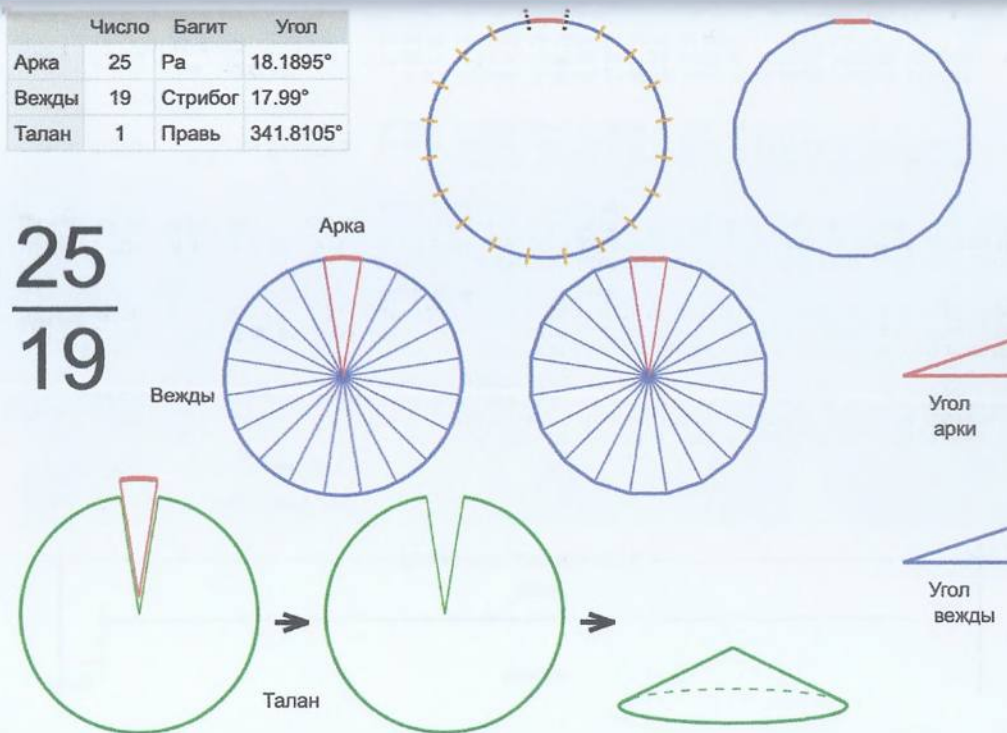

Число	Багит	Угол
Арка	25 Ра	18.1895°
Вежды	19 Стрибог	17.99°
Талан	1 Правь	341.8105°

25
19

Врем. длит.	Серед. арки	Длительности			Вехи
		Арка	Вежда	Затяг.	
Лето	21/06 12:30	18 дн 10 ч	18 дн 6 ч	6 ч 34 м	30/06 17:57, 19/07 00:00, 06/08 06:04, 24/08 12:07, 11/09 18:11, 30/09 00:14, 18/10 06:17, 05/11 12:21, 23/11 18:24, 12/12 00:28, 30/12 06:31, 17/01 12:35, 04/02 18:38, 23/02 00:42, 13/03 06:45, 31/03 12:48, 18/04 18:52, 07/05 00:55, 25/05 06:59, 12/06 13:02
Месяц	21/07 12:30	1 дн 12 ч	1 дн 11 ч	32 м 23 с	22/07 06:41, 23/07 18:40, 25/07 06:38, 26/07 18:37, 28/07 06:36, 29/07 18:35, 31/07 06:34, 01/08 18:32, 03/08 06:31, 04/08 18:30, 06/08 06:29, 07/08 18:28, 09/08 06:27, 10/08 18:25, 12/08 06:24, 13/08 18:23, 15/08 06:22, 16/08 18:21, 18/08 06:19, 19/08 18:18
Шест дница	27/06 12:30	7 ч 16 м	7 ч 11 м	6 м 29 с	27/06 16:08, 27/06 23:20, 28/06 06:31, 28/06 13:43, 28/06 20:55, 29/06 04:07, 29/06 11:18, 29/06 18:30, 30/06 01:42, 30/06 08:54, 30/06 16:05, 30/06 23:17, 01/07 06:29, 01/07 13:41, 01/07 20:52, 02/07 04:04, 02/07 11:16, 02/07 18:28, 03/07 01:39, 03/07 08:51
Сутки	12:30	1 ч 12 м	1 ч 11 м	1 м 5 с	13:06:22, 14:18:20, 15:30:17, 16:42:15, 17:54:13, 19:06:10, 20:18:08, 21:30:05, 22:42:03, 23:54:01, 01:05:58, 02:17:56, 03:29:54, 04:41:51, 05:53:49, 07:05:46, 08:17:44, 09:29:42, 10:41:39, 11:53:37
Час	13:30	3 м 2 с	2 м 60 с	3 с	13:31:30, 13:34:30, 13:37:30, 13:40:30, 13:43:30, 13:46:30, 13:49:30, 13:52:30, 13:55:30, 13:58:30, 14:01:29, 14:04:29, 14:07:29, 14:10:29, 14:13:29, 14:16:29, 14:19:29, 14:22:29, 14:25:29, 14:28:29

Число	Багит	Угол
Арка	25 Ра	17.28°
Вежды	20 Вейя	17.136°
Талан	1 Правь	342.72°

25
20