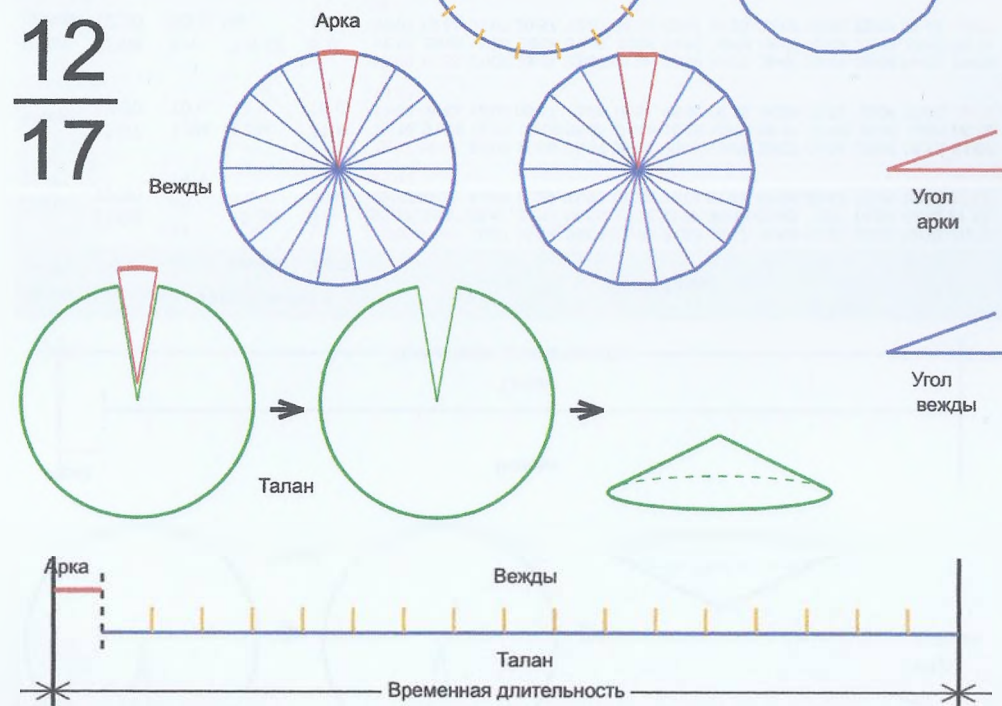

Сутки	12:30	28 м	М	19 с	01:15:04, 02:45:12, 04:15:20, 05:45:28, 07:15:36, 08:45:44, 10:15:52, 11:46:00
Час	13:30	3 м	3 м 45 с	3 с	13:31:00, 13:35:36, 13:39:20, 13:43:06, 13:46:51, 13:50:36, 13:54:22, 13:58:07, 13:59:00, 14:03:36, 14:07:20, 14:11:06, 14:14:51, 14:18:36, 14:22:22, 14:26:07, 14:28:10

Вексы	12	Талан	18.4118°
Вексы	17	Хорс	20.0346°
Талан	1	Правь	340.5882°

12
17

Врем. длит.	Серед. арки	Длительности			Вехи
		Арка	Вексы	Затяг.	
Лето	21/06 12:30	19 дн 16 ч	20 дн 7 ч	7 ч 5 м	01/07 08:50, 21/07 16:40, 11/08 00:31, 31/08 08:21, 20/09 16:12, 11/10 00:03, 31/10 07:53, 20/11 15:44, 10/12 23:34, 31/12 07:25, 20/01 15:15, 09/02 23:06, 02/03 06:56, 22/03 14:47, 11/04 22:38, 02/05 06:28, 22/05 14:19, 11/06 22:09
Месяц	21/07 12:30	1 дн 14 ч	1 дн 16 ч	34 м 56 с	22/07 07:54, 23/07 23:58, 25/07 16:03, 27/07 08:07, 29/07 00:11, 30/07 16:15, 01/08 08:19, 03/08 00:23, 04/08 16:27, 06/08 08:32, 08/08 00:36, 09/08 16:40, 11/08 08:44, 13/08 00:48, 14/08 16:52, 16/08 08:56, 18/08 01:01, 19/08 17:05
Шест дница	27/06 12:30	7 ч 45 м	8 ч	6 м 59 с	27/06 16:22, 28/06 00:23, 28/06 08:24, 28/06 16:25, 29/06 00:26, 29/06 08:27, 29/06 16:27, 30/06 00:28, 30/06 08:29, 30/06 16:30, 01/07 00:31, 01/07 08:32, 01/07 16:32, 02/07 00:33, 02/07 08:34, 02/07 16:35, 03/07 00:36, 03/07 08:37
Сутки	12:30	1 ч 17 м	1 ч 20 м	1 м 10 с	13:08:49, 14:28:57, 15:49:06, 17:09:14, 18:29:22, 19:49:30, 21:09:39, 22:29:47, 23:49:55, 01:10:04, 02:30:12, 03:50:20, 05:10:29, 06:30:37, 07:50:45, 09:10:53, 10:31:02, 11:51:10
Час	13:30	3 м 14 с	3 м 20 с	3 с	13:31:37, 13:34:57, 13:38:17, 13:41:38, 13:44:58, 13:48:18, 13:51:39, 13:54:59, 13:58:19, 14:01:40, 14:05:00, 14:08:20, 14:11:41, 14:15:01, 14:18:21, 14:21:42, 14:25:02, 14:28:22

Сутки	12:30	22 м	М	14 с	10:31:10, 14:30:50, 18:30:30, 17:20:50, 18:30:30, 20:10:20, 21:40:10, 23:00:00, 00:30:00, 01:54:50, 03:19:41, 04:44:31, 06:09:22, 07:34:13, 08:59:03, 10:23:54, 11:48:45
Час	13:30	3 м 26 с	3 м 32 с	3 с	13:31:43, 13:35:15, 13:38:47, 13:42:19, 13:45:51, 13:49:23, 13:52:55, 13:56:27, 14:00:00, 14:03:32, 14:07:04, 14:10:36, 14:14:08, 14:17:40, 14:21:12, 14:24:44, 14:28:16

Вексы	12	Талан	18.3333°
Вексы	18	Лада	18.9815°
Талан	1	Правь	341.6667°

12
18