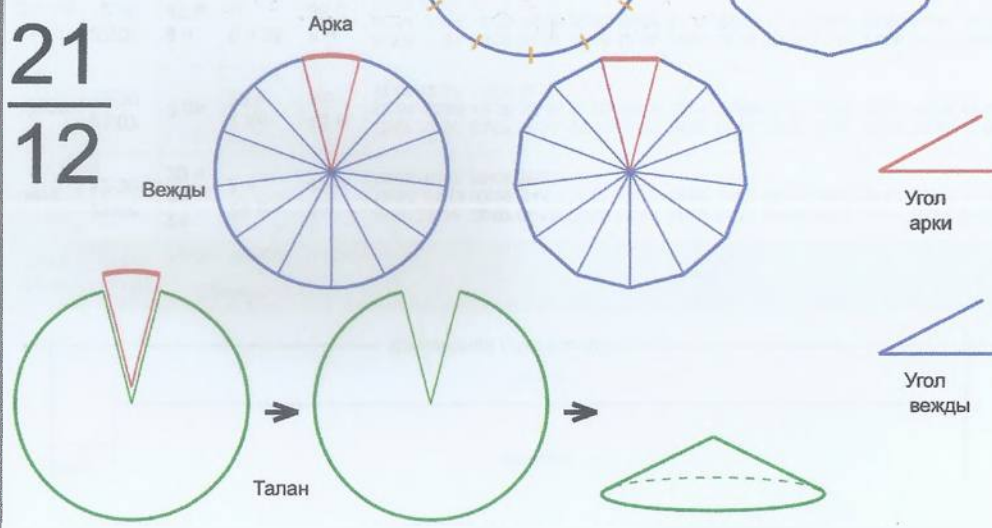

Врем. длит.	Серед. арки	Длительности			Вехи
		Арка	Вежда	Затяг.	
Лето	21/06 12:30	28 дн 23 ч	28 дн	10 ч 5 м	06/07 00:21, 03/08 00:52, 31/08 01:24, 28/09 01:55, 26/10 02:27, 23/11 02:58, 21/12 03:30, 18/01 04:01, 15/02 04:32, 15/03 05:04, 12/04 05:35, 10/05 06:07, 07/06 06:38
Месяц	21/07 12:30	2 дн 9 ч	2 дн 7 ч	49 м 43 с	22/07 17:04, 25/07 00:18, 27/07 07:32, 29/07 14:47, 31/07 22:01, 03/08 05:15, 05/08 12:30, 07/08 19:44, 10/08 02:58, 12/08 10:12, 14/08 17:27, 17/08 00:41, 19/08 07:55
Шест дница	27/06 12:30	11 ч 25 м	11 ч 2 м	9 м 57 с	27/06 18:12, 28/06 05:15, 28/06 16:18, 29/06 03:21, 29/06 14:24, 30/06 01:27, 30/06 12:30, 30/06 23:32, 01/07 10:35, 01/07 21:38, 02/07 08:41, 02/07 19:44, 03/07 06:47
Сутки	12:30	1 ч 54 м	1 ч 50 м	1 м 39 с	13:27:08, 15:17:37, 17:08:05, 18:58:34, 20:49:02, 22:39:31, 00:30:00, 02:20:28, 04:10:57, 06:01:25, 07:51:54, 09:42:22, 11:32:51
Час	13:30	4 м 46 с	4 м 36 с	4 с	13:32:22, 13:36:59, 13:41:35, 13:46:11, 13:50:47, 13:55:23, 14:00:00, 14:04:36, 14:09:12, 14:13:48, 14:18:24, 14:23:00, 14:27:37