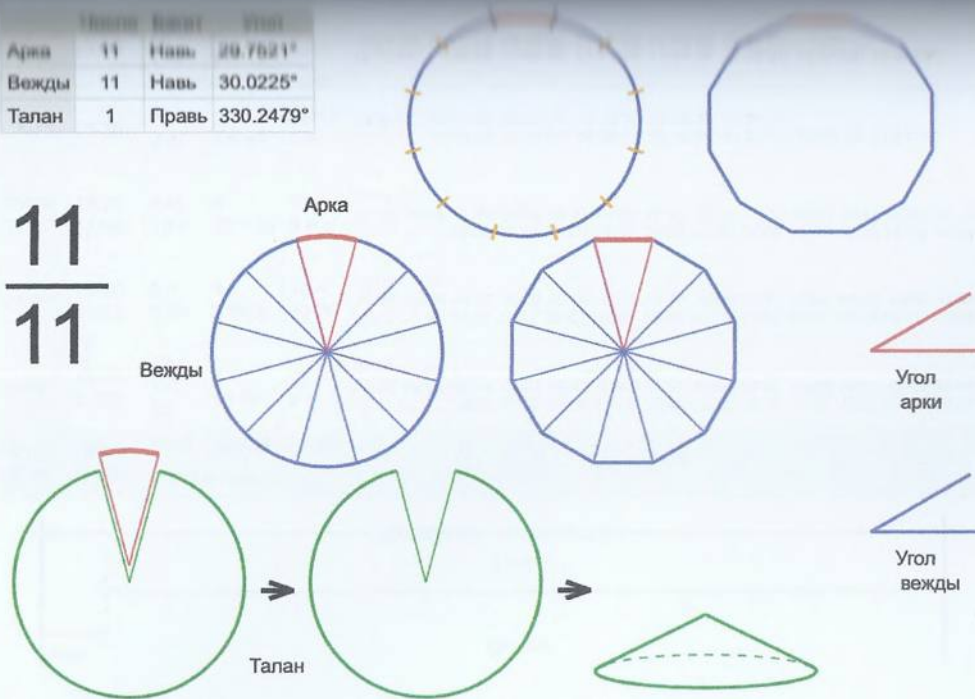

Час	13:30	6 м 4 с	5 м 6 с	5 с	13:33:01, 13:39:01, 13:45:01, 13:51:00, 13:57:00, 14:02:59, 14:08:59, 14:14:58, 14:20:58, 14:26:58

Час	13:30	5 м 10 с	5 м 27 с	5 с	13:32:43, 13:38:10, 13:43:38, 13:49:05, 13:54:32, 14:00:00, 14:05:27, 14:10:54, 14:16:21, 14:21:49, 14:27:16

Число	11	Навь	29.7521°
Векды	11	Навь	30.0225°
Талан	1	Правь	330.2479°

Число	11	Навь	27.2727°
Векды	12	Таня	27.7273°
Талан	1	Правь	332.7273°

11
11