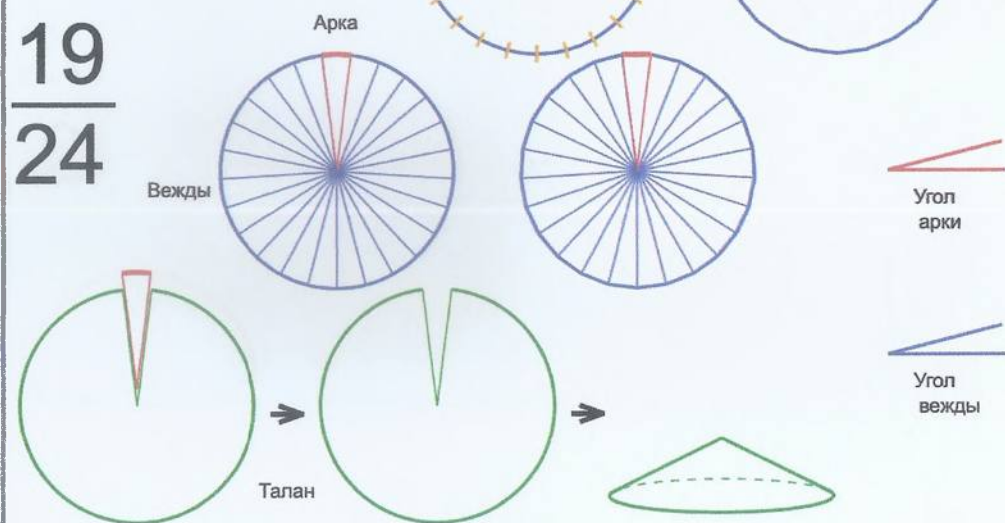

Врем. длит.	Серед. арки	Длительности			Вехи
		Арка	Вежда	Затяг.	
Лето	21/06 12:30	14 дн 10 ч	14 ч 14 м	5 ч 11 м	28/06 17:30, 13/07 08:20, 27/07 23:10, 11/08 14:00, 26/08 04:50, 09/09 19:40, 24/09 10:30, 09/10 01:20, 23/10 16:10, 07/11 07:00, 21/11 21:50, 06/12 12:40, 21/12 03:30, 04/01 18:19, 19/01 09:09, 02/02 23:59, 17/02 14:49, 04/03 05:39, 18/03 20:29, 02/04 11:19, 17/04 02:09, 01/05 16:59, 16/05 07:49, 30/05 22:39, 14/06 13:29
Месяц	21/07 12:30	1 дн 4 ч	1 дн 4 ч	25 м 35 с	22/07 02:42, 23/07 07:31, 24/07 12:20, 25/07 17:09, 26/07 21:58, 28/07 02:47, 29/07 07:36, 30/07 12:25, 31/07 17:14, 01/08 22:03, 03/08 02:52, 04/08 07:41, 05/08 12:30, 06/08 17:18, 07/08 22:07, 09/08 02:56, 10/08 07:45, 11/08 12:34, 12/08 17:23, 13/08 22:12, 15/08 03:01, 16/08 07:50, 17/08 12:39, 18/08 17:28, 19/08 22:17
Шест дница	27/06 12:30	5 ч 41 м	5 ч 45 м	5 м 7 с	27/06 15:20, 27/06 21:06, 28/06 02:52, 28/06 08:37, 28/06 14:23, 28/06 20:09, 29/06 01:55, 29/06 07:41, 29/06 13:26, 29/06 19:12, 30/06 00:58, 30/06 06:44, 30/06 12:30, 30/06 18:15, 01/07 00:01, 01/07 05:47, 01/07 11:33, 01/07 17:18, 01/07 23:04, 02/07 04:50, 02/07 10:36, 02/07 16:22, 02/07 22:07, 03/07 03:53, 03/07 09:39
Сутки	12:30	56 м 51 с	57 м 38 с	51 с	12:58:25, 13:56:03, 14:53:41, 15:51:18, 16:48:56, 17:46:34, 18:44:12, 19:41:50, 20:39:28, 21:37:06, 22:34:44, 23:32:22, 00:30:00, 01:27:37, 02:25:15, 03:22:53, 04:20:31, 05:18:09, 06:15:47, 07:13:25, 08:11:03, 09:08:41, 10:06:18, 11:03:56, 12:01:34
Час	13:30	2 м 22 с	2 м 24 с	2 с	13:31:11, 13:33:35, 13:35:59, 13:38:23, 13:40:47, 13:43:11, 13:45:35, 13:47:59, 13:50:23, 13:52:47, 13:55:11, 13:57:35, 14:00:00, 14:02:24, 14:04:48, 14:07:12, 14:09:36, 14:12:00, 14:14:24, 14:16:48, 14:19:12, 14:21:36, 14:24:00, 14:26:24, 14:28:48