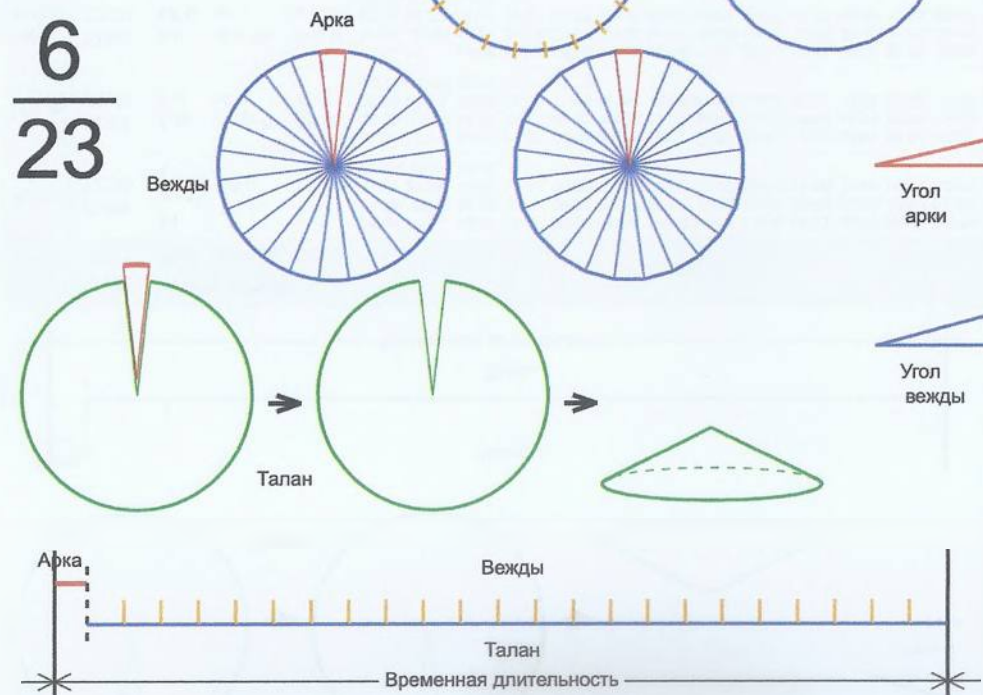

Число	Багит	Угол
Арка	6	Славь	13.0435°
Вежды	23	Род	15.0851°
Талан	1	Правь	346.9565°

6
—
23

Врем. длит.	Серед. арки	Длительности			Веки
		Арка	Вежда	Затяг.	
Лето	21/06 12:30	13 дн 5 ч	15 дн 7 ч	4 ч 45 м	28/06 03:18, 13/07 10:37, 28/07 17:56, 13/08 01:16, 28/08 08:35, 12/09 15:54, 27/09 23:13, 13/10 06:33, 28/10 13:52, 12/11 21:11, 28/11 04:31, 13/12 11:50, 28/12 19:09, 13/01 02:28, 28/01 09:48, 12/02 17:07, 28/02 00:26, 15/03 07:46, 30/03 15:05, 14/04 22:24, 30/04 05:43, 15/05 13:03, 30/05 20:22, 15/06 03:41
Месяц	21/07 12:30	1 дн 2 ч	1 дн 6 ч	23 м 29 с	22/07 01:32, 23/07 07:42, 24/07 13:53, 25/07 20:03, 27/07 02:13, 28/07 08:23, 29/07 14:33, 30/07 20:44, 01/08 02:54, 02/08 09:04, 03/08 15:14, 04/08 21:24, 06/08 03:35, 07/08 09:45, 08/08 15:55, 09/08 22:05, 11/08 04:15, 12/08 10:26, 13/08 16:36, 14/08 22:46, 16/08 04:56, 17/08 11:06, 18/08 17:17, 19/08 23:27
Шест дница	27/06 12:30	5 ч 13 м	6 ч 2 м	4 м 42 с	27/06 15:06, 27/06 21:08, 28/06 03:10, 28/06 09:12, 28/06 15:14, 28/06 21:16, 29/06 03:18, 29/06 09:20, 29/06 15:22, 29/06 21:24, 30/06 03:26, 30/06 09:28, 30/06 15:31, 30/06 21:33, 01/07 03:35, 01/07 09:37, 01/07 15:39, 01/07 21:41, 02/07 03:43, 02/07 09:45, 02/07 15:47, 02/07 21:49, 03/07 03:51, 03/07 09:53
Сутки	12:30	52 м 10 с	1 ч	47 с	12:56:05, 13:56:25, 14:56:46, 15:57:06, 16:57:26, 17:57:47, 18:58:07, 19:58:28, 20:58:48, 21:59:08, 22:59:29, 23:59:49, 01:00:10, 02:00:30, 03:00:51, 04:01:11, 05:01:31, 06:01:52, 07:02:12, 08:02:33, 09:02:53, 10:03:13, 11:03:34, 12:03:54

	Число	Багит	Угол
Арка	6	Славь	12.5°
Вежды	24	Купала	14.4792°
Талан	1	Правь	347.5°

6
—
24