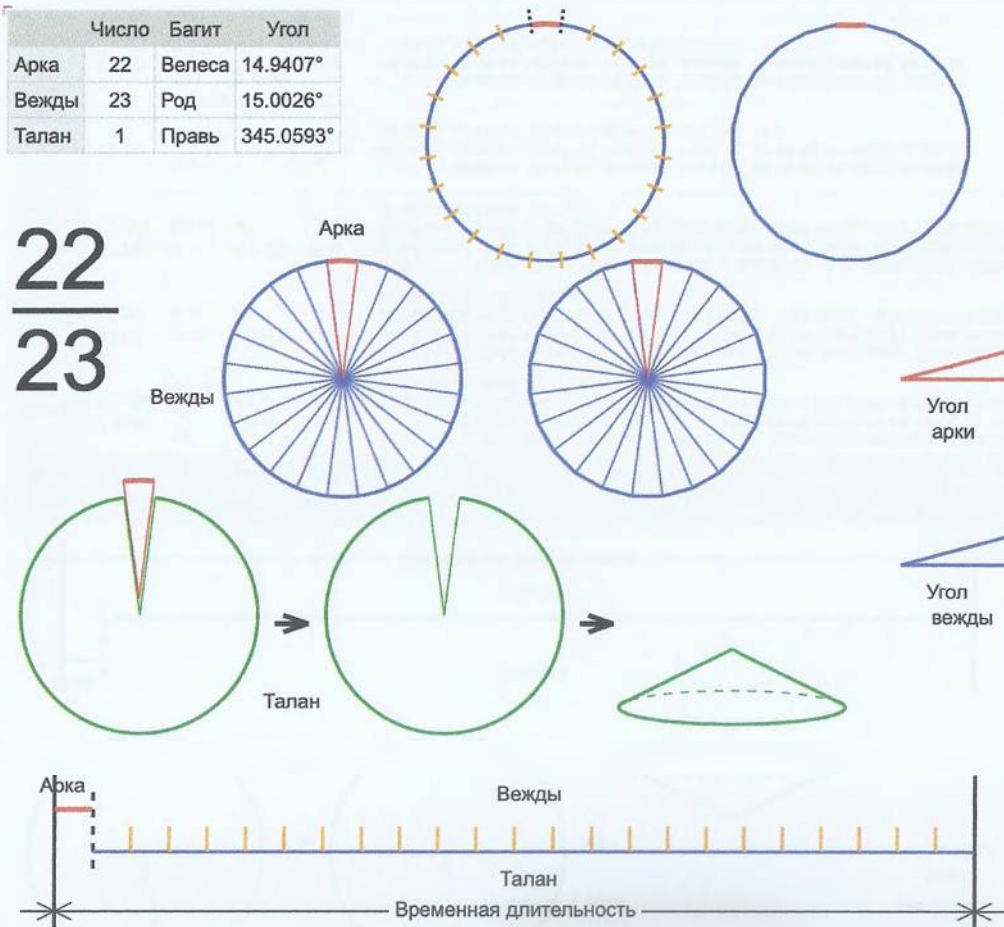

	Число	Багит	Угол
Арка	22	Велеса	14.9407°
Вежды	23	Род	15.0026°
Талан	1	Правь	345.0593°

22
23

Врем. длит.	Серед. арки	Длительности			Вежи
		Арка	Вежда	Затяг.	
Лето	21/06 12:30	15 дн 3 ч	15 дн 5 ч	5 ч 27 м	29/06 02:24, 14/07 07:42, 29/07 13:01, 13/08 18:20, 28/08 23:39, 13/09 04:58, 28/09 10:16, 13/10 15:35, 28/10 20:54, 13/11 02:13, 28/11 07:31, 13/12 12:50, 28/12 18:09, 12/01 23:28, 28/01 04:46, 12/02 10:05, 27/02 15:24, 14/03 20:43, 30/03 02:01, 14/04 07:20, 29/04 12:39, 14/05 17:58, 29/05 23:17, 14/06 04:35
Месяц	21/07 12:30	1 дн 5 ч	1 дн 6 ч	26 м 54 с	22/07 03:26, 23/07 09:26, 24/07 15:27, 25/07 21:27, 27/07 03:27, 28/07 09:27, 29/07 15:28, 30/07 21:28, 01/08 03:28, 02/08 09:29, 03/08 15:29, 04/08 21:29, 06/08 03:30, 07/08 09:30, 08/08 15:30, 09/08 21:31, 11/08 03:31, 12/08 09:31, 13/08 15:32, 14/08 21:32, 16/08 03:32, 17/08 09:32, 18/08 15:33, 19/08 21:33
Шест дница	27/06 12:30	5 ч 58 м	6 ч	5 м 23 с	27/06 15:29, 27/06 21:29, 28/06 03:29, 28/06 09:29, 28/06 15:29, 28/06 21:29, 29/06 03:29, 29/06 09:29, 29/06 15:29, 29/06 21:29, 30/06 03:29, 30/06 09:29, 30/06 15:30, 30/06 21:30, 01/07 03:30, 01/07 09:30, 01/07 15:30, 01/07 21:30, 02/07 03:30, 02/07 09:30, 02/07 15:30, 02/07 21:30, 03/07 03:30, 03/07 09:30
Сутки	12:30	59 м 48 с	1 ч	54 с	12:59:52, 13:59:53, 14:59:54, 15:59:55, 16:59:55, 17:59:55, 18:59:56, 19:59:57, 20:59:57, 21:59:58, 22:59:59, 23:59:59, 01:00:00, 02:00:00, 03:00:01, 04:00:02, 05:00:03, 06:00:03, 07:00:03, 08:00:04, 09:00:05, 10:00:05, 11:00:05, 12:00:07