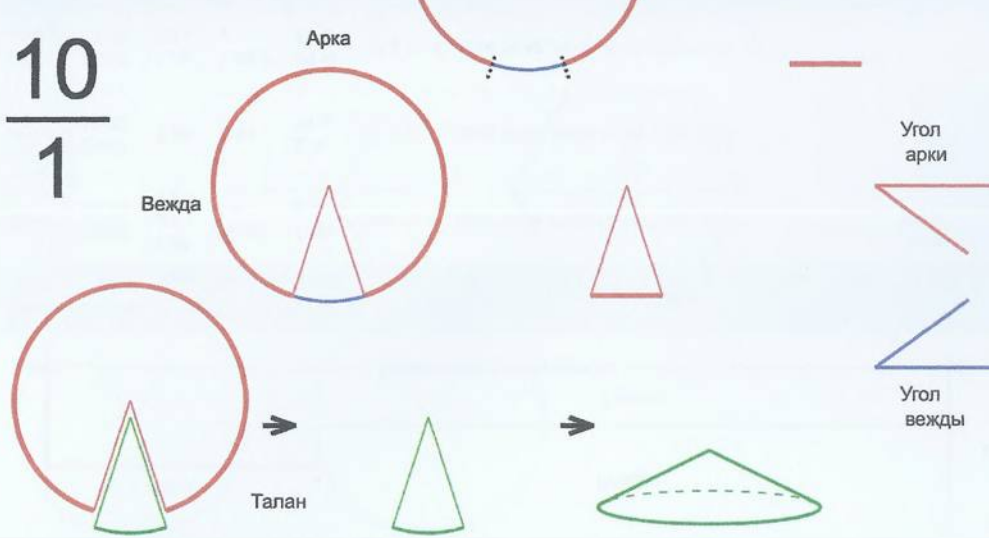

Сутки	12:30	12 с	33 с	46 с	03:44:25, 04:39:59, 05:35:32, 06:31:05, 07:26:38, 08:22:11, 09:17:44, 10:13:17, 11:08:50, 12:04:24
Час	13:30	2 м 6	2 м 10	2 с	13:31:04, 13:33:22, 13:35:41, 13:38:00, 13:40:19, 13:42:38, 13:44:57, 13:47:16, 13:49:35, 13:51:53, 13:54:12, 13:56:31, 13:58:50, 14:01:09, 14:03:28, 14:05:47, 14:08:06, 14:10:25, 14:12:44, 14:15:03, 14:17:22, 14:19:41, 14:21:60

Арка	10	Временная	324
Вежда	1	Правь	36°
Талан	1	Правь	36°

Врем. длит.	Серед. арки	Длительности			Вехи
		Арка	Вежда	Затяг.	
Лето	21/06 12:30	328 дн 17 ч	36 дн 12 ч	13 ч 8 м	02/12 21:12, 08/01 09:48
Месяц	21/07 12:30	27 дн	3 дн	1 ч 4 м	04/08 00:30, 07/08 00:30
Шест дница	27/06 12:30	5 дн 9 ч	14 ч 24 м	12 м 58 с	30/06 05:18, 30/06 19:42
Сутки	12:30	21 ч 36 м	2 ч 24 м	2 м 10 с	23:18:00, 01:42:00
Час	13:30	54 м	6 м	5 с	13:57:00, 14:03:00

Арка	10	Временная	162
Вежды	2	Левя	99°
Талан	1	Правь	198°