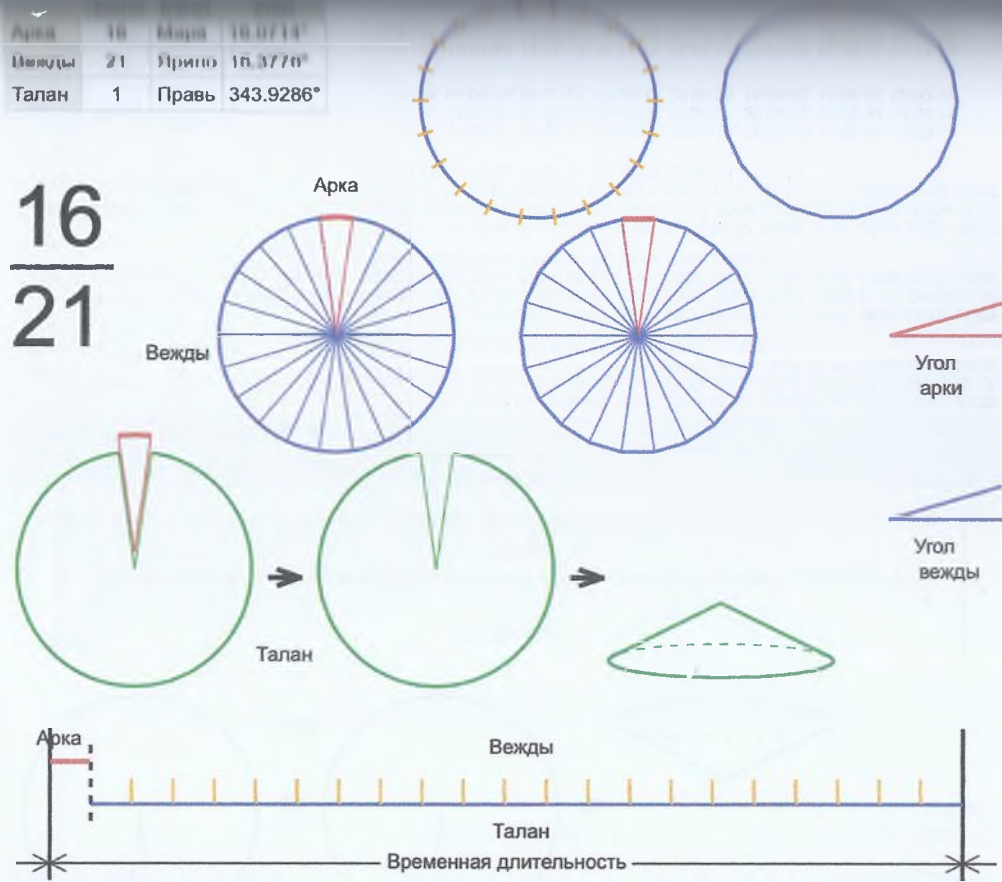

Врем. длит.	11 м	М	с	22:41:55, 23:53:58, 01:06:01, 02:18:04, 03:30:07, 04:42:10, 05:54:13, 07:06:16, 08:18:19, 09:30:22, 10:42:25, 11:54:28
Арка	16	М	16 07 14	
Ведды	21	М	16 37 06	
Талан	1	Правь	343.9286°	

16
21

Врем. длит.	Серед. арки	Длительности			Вехи
		Арка	Ведда	Затяг.	
Лето	21/06 12:30	16 дн 7 ч	16 дн 14 ч	5 ч 52 м	29/06 16:10, 16/07 06:57, 01/08 21:45, 18/08 12:32, 04/09 03:20, 20/09 18:08, 07/10 08:55, 23/10 23:43, 09/11 14:30, 26/11 05:18, 12/12 20:06, 29/12 10:53, 15/01 01:41, 31/01 16:29, 17/02 07:16, 05/03 22:04, 22/03 12:51, 08/04 03:39, 24/04 18:27, 11/05 09:14, 28/05 00:02, 13/06 14:49
Месяц	21/07 12:30	1 дн 8 ч	1 дн 8 ч	28 м 56 с	22/07 04:34, 23/07 13:19, 24/07 22:04, 26/07 06:50, 27/07 15:35, 29/07 00:20, 30/07 09:06, 31/07 17:51, 02/08 02:36, 03/08 11:22, 04/08 20:07, 06/08 04:52, 07/08 13:37, 08/08 22:23, 10/08 07:08, 11/08 15:53, 13/08 00:39, 14/08 09:24, 15/08 18:09, 17/08 02:55, 18/08 11:40, 19/08 20:25
Шест дница	27/06 12:30	6 ч 25 м	6 ч 33 м	5 м 47 с	27/06 15:42, 27/06 22:15, 28/06 04:48, 28/06 11:22, 28/06 17:55, 29/06 00:28, 29/06 07:01, 29/06 13:34, 29/06 20:07, 30/06 02:40, 30/06 09:13, 30/06 15:46, 30/06 22:19, 01/07 04:52, 01/07 11:25, 01/07 17:58, 02/07 00:31, 02/07 07:04, 02/07 13:37, 02/07 20:11, 03/07 02:44, 03/07 09:17
Сутки	12:30	1 ч 4 м	1 ч 5 м	58 с	13:02:08, 14:07:39, 15:13:09, 16:18:40, 17:24:11, 18:29:41, 19:35:12, 20:40:42, 21:46:13, 22:51:44, 23:57:14, 01:02:45, 02:08:15, 03:13:46, 04:19:17, 05:24:47, 06:30:18, 07:35:48, 08:41:19, 09:46:50, 10:52:20, 11:57:51
Час	13:30	2 м 41 с	2 м 44 с	2 с	13:31:20, 13:34:04, 13:36:47, 13:39:31, 13:42:15, 13:44:59, 13:47:43, 13:50:26, 13:53:10, 13:55:54, 13:58:38, 14:01:21, 14:04:05, 14:06:49, 14:09:33, 14:12:16, 14:15:00, 14:17:44, 14:20:28, 14:23:12, 14:25:55, 14:28:39

Сутки	12:30	1 ч 7 м	1 ч 8 м	1 м 1 с	13:03:45, 14:12:22, 15:21:00, 16:29:37, 17:38:15, 18:46:52, 19:55:30, 21:04:07, 22:12:45, 23:21:22, 00:30:00, 01:38:37, 02:47:15, 03:55:52, 05:04:30, 06:13:07, 07:21:45, 08:30:22, 09:39:00, 10:47:37, 11:56:15
Арка	16	М	16 31 08		
Ведды	22	Велеса	15.0663°		
Талан	1	Правь	344.6591°		

16
22