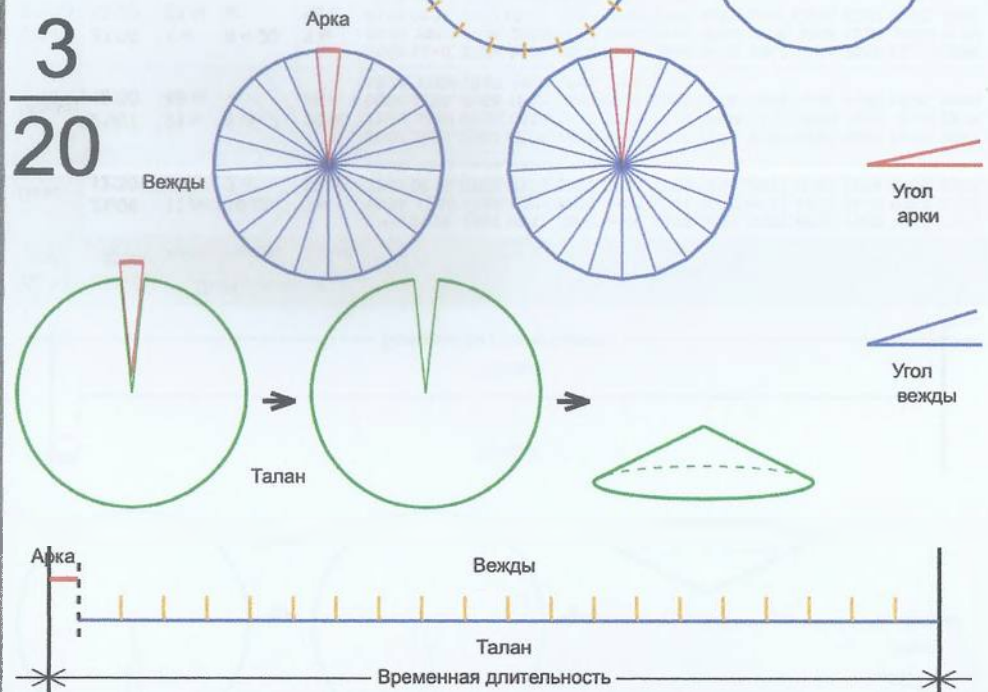

Врем. длит.	Серед. арки	Длительности			Веги
		Арка	Вежда	Затяг.	
Лето	21/06 12:30	12 дн 4 ч	17 дн 15 ч	4 ч 22 м	27/06 14:36, 15/07 06:17, 01/08 21:58, 19/08 13:40, 06/09 05:21, 23/09 21:03, 11/10 12:44, 29/10 04:25, 15/11 20:07, 03/12 11:48, 21/12 03:30, 07/01 19:11, 25/01 10:52, 12/02 02:34, 01/03 18:15, 19/03 09:57, 06/04 01:38, 23/04 17:19, 11/05 09:01, 29/05 00:42, 15/06 16:24
Месяц	21/07 12:30	1 дн	1 дн 10 ч	21 м 36 с	22/07 00:30, 23/07 11:18, 24/07 22:06, 26/07 08:54, 27/07 19:42, 29/07 06:30, 30/07 17:18, 01/08 04:06, 02/08 14:54, 04/08 01:42, 05/08 12:30, 06/08 23:18, 08/08 10:06, 09/08 20:54, 11/08 07:42, 12/08 18:30, 14/08 05:18, 15/08 16:06, 17/08 02:54, 18/08 13:42, 20/08 00:30
Шест дница	27/06 12:30	4 ч 48 м	6 ч 57 м	4 м 19 с	27/06 14:54, 27/06 21:51, 28/06 04:49, 28/06 11:46, 28/06 18:44, 29/06 01:42, 29/06 08:39, 29/06 15:37, 29/06 22:34, 30/06 05:32, 30/06 12:30, 30/06 19:27, 01/07 02:25, 01/07 09:22, 01/07 16:20, 01/07 23:18, 02/07 06:15, 02/07 13:13, 02/07 20:10, 03/07 03:08, 03/07 10:06
Сутки	12:30	48 м	1 ч 9 м	43 с	12:54:00, 14:03:36, 15:13:12, 16:22:48, 17:32:24, 18:42:00, 19:51:36, 21:01:12, 22:10:48, 23:20:24, 00:30:00, 01:39:36, 02:49:12, 03:58:48, 05:08:24, 06:18:00, 07:27:36, 08:37:12, 09:46:48, 10:56:24, 12:06:00
Час	13:30	2 м	2 м 54 с	2 с	13:31:00, 13:33:54, 13:36:48, 13:39:42, 13:42:36, 13:45:30, 13:48:24, 13:51:18, 13:54:12, 13:57:06, 14:00:00, 14:02:54, 14:05:48, 14:08:42, 14:11:36, 14:14:30, 14:17:24, 14:20:18, 14:23:12, 14:26:06, 14:29:00