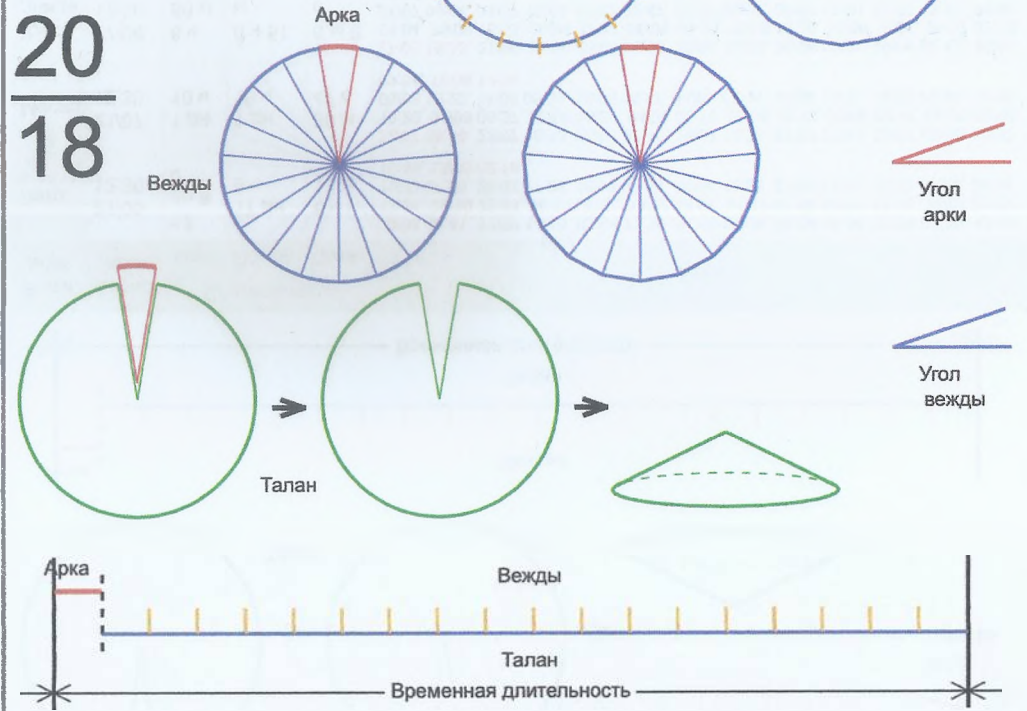

Врем. длит.	Серед. арки	Длительности			Вехи
		Арка	Вежда	Затяг.	
Лето	21/06 12:30	19 дн 6 ч	19 дн 5 ч	6 ч 55 м	01/07 03:49, 20/07 09:07, 08/08 14:25, 27/08 19:43, 16/09 01:00, 05/10 06:18, 24/10 11:36, 12/11 16:54, 01/12 22:12, 21/12 03:30, 09/01 08:47, 28/01 14:05, 16/02 19:23, 08/03 00:41, 27/03 05:59, 15/04 11:17, 04/05 16:34, 23/05 21:52, 12/06 03:10
Месяц	21/07 12:30	1 дн 14 ч	1 дн 13 ч	34 м 6 с	22/07 07:30, 23/07 21:23, 25/07 11:16, 27/07 01:10, 28/07 15:03, 30/07 04:56, 31/07 18:50, 02/08 08:43, 03/08 22:36, 05/08 12:30, 07/08 02:23, 08/08 16:16, 10/08 06:10, 11/08 20:03, 13/08 09:56, 14/08 23:50, 16/08 13:43, 18/08 03:36, 19/08 17:30
Шест дница	27/06 12:30	7 ч 36 м	7 ч 34 м	6 м 49 с	27/06 16:18, 27/06 23:52, 28/06 07:27, 28/06 15:02, 28/06 22:36, 29/06 06:11, 29/06 13:46, 29/06 21:20, 30/06 04:55, 30/06 12:30, 30/06 20:04, 01/07 03:39, 01/07 11:14, 01/07 18:48, 02/07 02:23, 02/07 09:58, 02/07 17:32, 03/07 01:07, 03/07 08:42
Сутки	12:30	1 ч 16 м	1 ч 15 м	1 м 8 с	13:08:00, 14:23:46, 15:39:33, 16:55:20, 18:11:06, 19:26:53, 20:42:40, 21:58:26, 23:14:13, 00:30:00, 01:45:46, 03:01:33, 04:17:20, 05:33:06, 06:48:53, 08:04:40, 09:20:26, 10:36:13, 11:52:00
Час	13:30	3 м 10 с	3 м 9 с	3 с	13:31:35, 13:34:44, 13:37:53, 13:41:03, 13:44:12, 13:47:22, 13:50:31, 13:53:41, 13:56:50, 14:00:00, 14:03:09, 14:06:18, 14:09:28, 14:12:37, 14:15:47, 14:18:56, 14:22:06, 14:25:15, 14:28:25