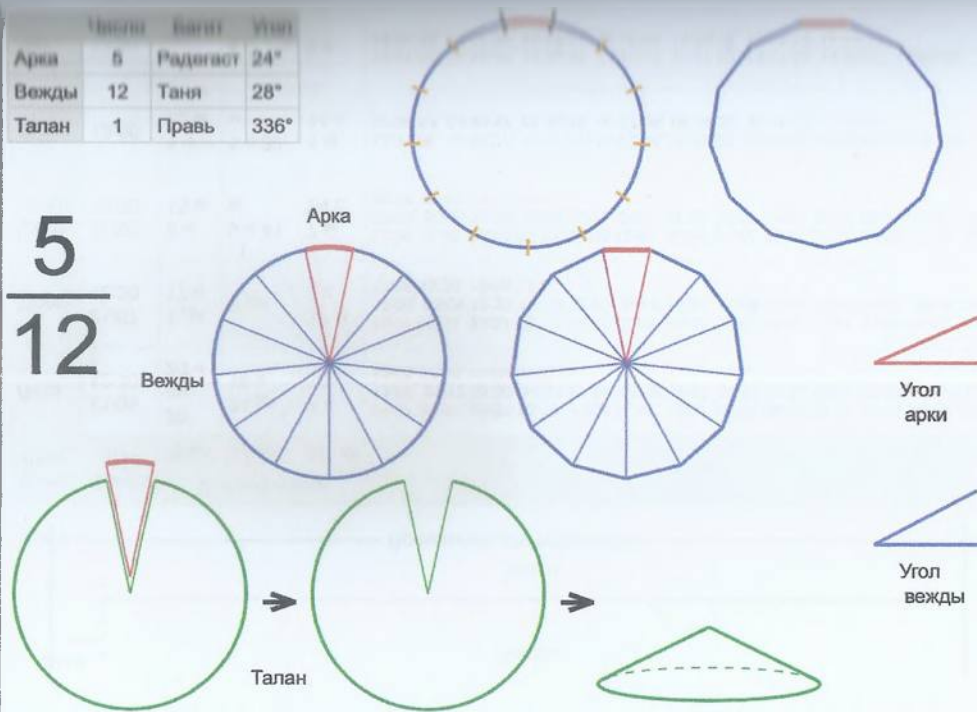

Врем. длит.	Серед. арки	Длительности			Вехи
		Арка	Вежда	Затяг.	
Лето	21/06 12:30	24 дн 8 ч	28 дн 9 ч	8 ч 45 м	03/07 16:42, 01/08 02:30, 29/08 12:18, 26/09 22:06, 25/10 07:54, 22/11 17:42, 21/12 03:30, 18/01 13:18, 15/02 23:06, 16/03 08:54, 13/04 18:42, 12/05 04:30, 09/06 14:18
Месяц	21/07 12:30	2 дн	2 дн 8 ч	43 м 12 с	22/07 12:30, 24/07 20:30, 27/07 04:30, 29/07 12:30, 31/07 20:30, 03/08 04:30, 05/08 12:30, 07/08 20:30, 10/08 04:30, 12/08 12:30, 14/08 20:30, 17/08 04:30, 19/08 12:30
Шест дница	27/06 12:30	9 ч 36 м	11 ч 12 м	8 м 38 с	27/06 17:18, 28/06 04:30, 28/06 15:42, 29/06 02:54, 29/06 14:06, 30/06 01:18, 30/06 12:30, 30/06 23:42, 01/07 10:54, 01/07 22:06, 02/07 09:18, 02/07 20:30, 03/07 07:42
Сутки	12:30	1 ч 36 м	1 ч 52 м	1 м 26 с	13:18:00, 15:10:00, 17:02:00, 18:54:00, 20:46:00, 22:38:00, 00:30:00, 02:22:00, 04:14:00, 06:06:00, 07:58:00, 09:50:00, 11:42:00
Час	13:30	4 м	4 м 40 с	4 с	13:32:00, 13:36:40, 13:41:20, 13:46:00, 13:50:40, 13:55:20, 14:00:00, 14:04:40, 14:09:20, 14:14:00, 14:18:40, 14:23:20, 14:28:00