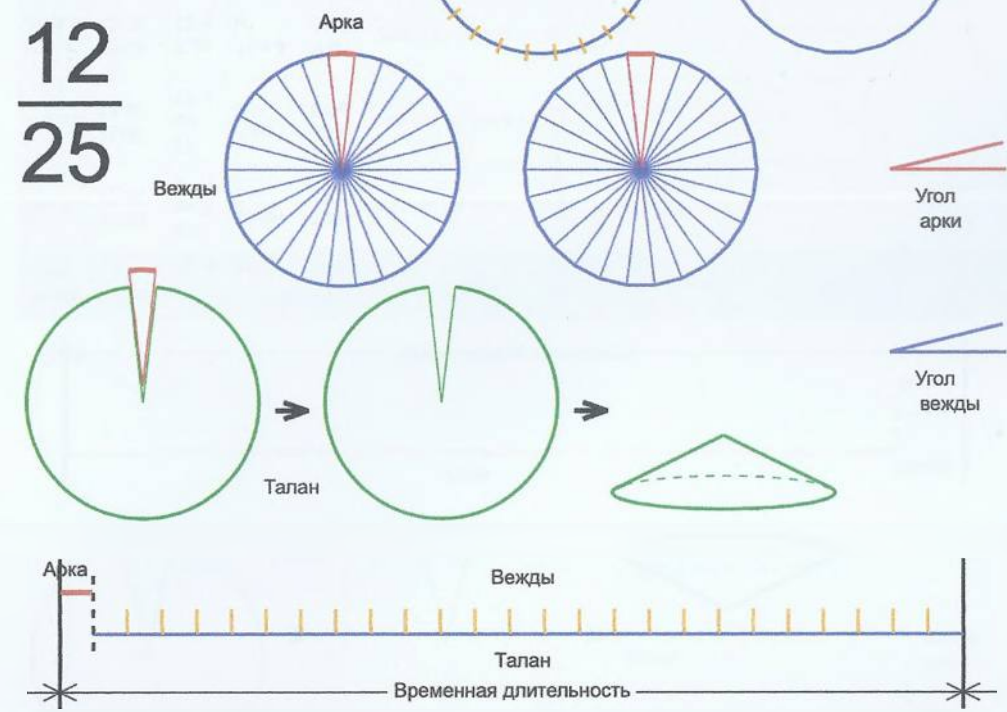

Сутки	12:30	57 м 23 с	1 ч	52 с	20:59:36, 21:59:42, 22:59:49, 23:59:56, 01:00:03, 02:00:10, 03:00:17, 04:00:23, 05:00:30, 06:00:37, 07:00:44, 08:00:51, 09:00:57, 10:01:04, 11:01:11, 12:01:18
Час	13:30	2 м 12 с	2 м 30 с	2 с	13:31:06, 13:33:24, 13:35:43, 13:38:02, 13:40:20, 13:42:39, 13:44:58, 13:47:17, 13:49:35, 13:51:54, 13:54:13, 13:56:31, 13:58:50, 14:01:09, 14:03:28, 14:05:46, 14:08:05, 14:10:24, 14:12:42, 14:15:01, 14:17:20, 14:19:39, 14:21:57, 14:24:16, 14:26:35, 14:28:54

Арка	13	Угол	13.3°
Вежды	25	Ра	13.672°
Талан	1	Правь	346.8°

12
25

Врем. длит.	Серед. арки	Длительности			Вехи
		Арка	Вежда	Затяг.	
Лето	21/06 12:30	13 дн 9 ч	14 дн 1 ч	4 ч 49 м	28/06 05:12, 12/07 06:59, 26/07 08:46, 09/08 10:33, 23/08 12:20, 06/09 14:07, 20/09 15:54, 04/10 17:41, 18/10 19:28, 01/11 21:15, 15/11 23:02, 30/11 00:49, 14/12 02:36, 28/12 04:23, 11/01 06:10, 25/01 07:57, 08/02 09:44, 22/02 11:31, 08/03 13:18, 22/03 15:05, 05/04 16:52, 19/04 18:39, 03/05 20:26, 17/05 22:13, 01/06 00:00, 15/06 01:47
Месяц	21/07 12:30	1 дн 2 ч	1 дн 3 ч	23 м 46 с	22/07 01:42, 23/07 05:26, 24/07 09:11, 25/07 12:55, 26/07 16:40, 27/07 20:25, 29/07 00:09, 30/07 03:54, 31/07 07:39, 01/08 11:23, 02/08 15:06, 03/08 18:53, 04/08 22:37, 06/08 02:22, 07/08 06:06, 08/08 09:51, 09/08 13:36, 10/08 17:20, 11/08 21:05, 13/08 00:50, 14/08 04:34, 15/08 08:19, 16/08 12:04, 17/08 15:48, 18/08 19:33, 19/08 23:18
Шест дница	27/06 12:30	5 ч 16 м	5 ч 32 м	4 м 45 с	27/06 15:08, 27/06 20:41, 28/06 02:14, 28/06 07:47, 28/06 13:20, 28/06 18:53, 29/06 00:25, 29/06 05:58, 29/06 11:31, 29/06 17:04, 29/06 22:37, 30/06 04:10, 30/06 09:43, 30/06 15:16, 30/06 20:49, 01/07 02:22, 01/07 07:55, 01/07 13:28, 01/07 19:01, 02/07 00:34, 02/07 06:06, 02/07 11:39, 02/07 17:12, 02/07 22:45, 03/07 04:18, 03/07 09:51
Сутки	12:30	52 м 48 с	55 м 29 с	48 с	12:56:24, 13:51:53, 14:47:22, 15:42:51, 16:38:21, 17:33:50, 18:29:19, 19:24:48, 20:20:18, 21:15:47, 22:11:16, 23:06:46, 00:02:15, 00:57:44, 01:53:13, 02:48:43, 03:44:12, 04:39:41, 05:35:11, 06:30:40, 07:26:09, 08:21:38, 09:17:08, 10:12:37, 11:08:06, 12:03:36
Час	13:30	2 м 12 с	2 м 19 с	2 с	13:31:06, 13:33:24, 13:35:43, 13:38:02, 13:40:20, 13:42:39, 13:44:58, 13:47:17, 13:49:35, 13:51:54, 13:54:13, 13:56:31, 13:58:50, 14:01:09, 14:03:28, 14:05:46, 14:08:05, 14:10:24, 14:12:42, 14:15:01, 14:17:20, 14:19:39, 14:21:57, 14:24:16, 14:26:35, 14:28:54