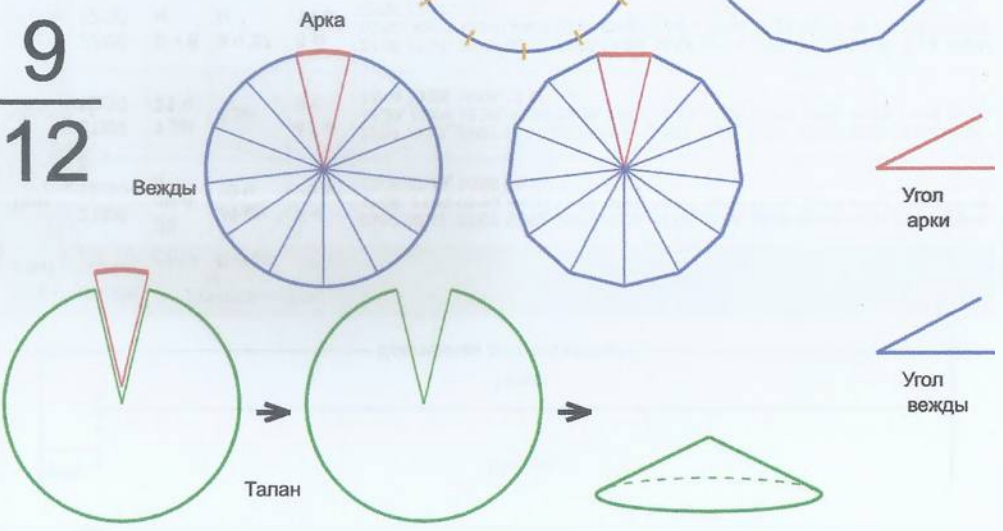

Врем. длит.	Серед. арки	Длительности			Вехи
		Арка	Вежда	Затяг.	
Лето	21/06 12:30	27 дн 1 ч	28 дн 4 ч	9 ч 44 м	05/07 01:10, 02/08 05:33, 30/08 09:56, 27/09 14:20, 25/10 18:43, 22/11 23:06, 21/12 03:30, 18/01 07:53, 15/02 12:16, 15/03 16:40, 12/04 21:03, 11/05 01:26, 08/06 05:50
Месяц	21/07 12:30	2 дн 5 ч	2 дн 7 ч	48 м	22/07 15:10, 24/07 22:43, 27/07 06:16, 29/07 13:50, 31/07 21:23, 03/08 04:56, 05/08 12:30, 07/08 20:03, 10/08 03:36, 12/08 11:10, 14/08 18:43, 17/08 02:16, 19/08 09:50
Шест. дница	27/06 12:30	10 ч 40 м	11 ч 6 м	9 м 36 с	27/06 17:50, 28/06 04:56, 28/06 16:03, 29/06 03:10, 29/06 14:16, 30/06 01:23, 30/06 12:30, 30/06 23:36, 01/07 10:43, 01/07 21:50, 02/07 08:56, 02/07 20:03, 03/07 07:10
Сутки	12:30	1 ч 46 м	1 ч 51 м	1 м 36 с	13:23:20, 15:14:26, 17:05:33, 18:56:40, 20:47:46, 22:38:53, 00:30:00, 02:21:06, 04:12:13, 06:03:20, 07:54:26, 09:45:33, 11:36:40
Час	13:30	4 м 27 с	4 м 38 с	4 с	13:32:13, 13:36:51, 13:41:28, 13:46:06, 13:50:44, 13:55:22, 14:00:00, 14:04:37, 14:09:15, 14:13:53, 14:18:31, 14:23:08, 14:27:46