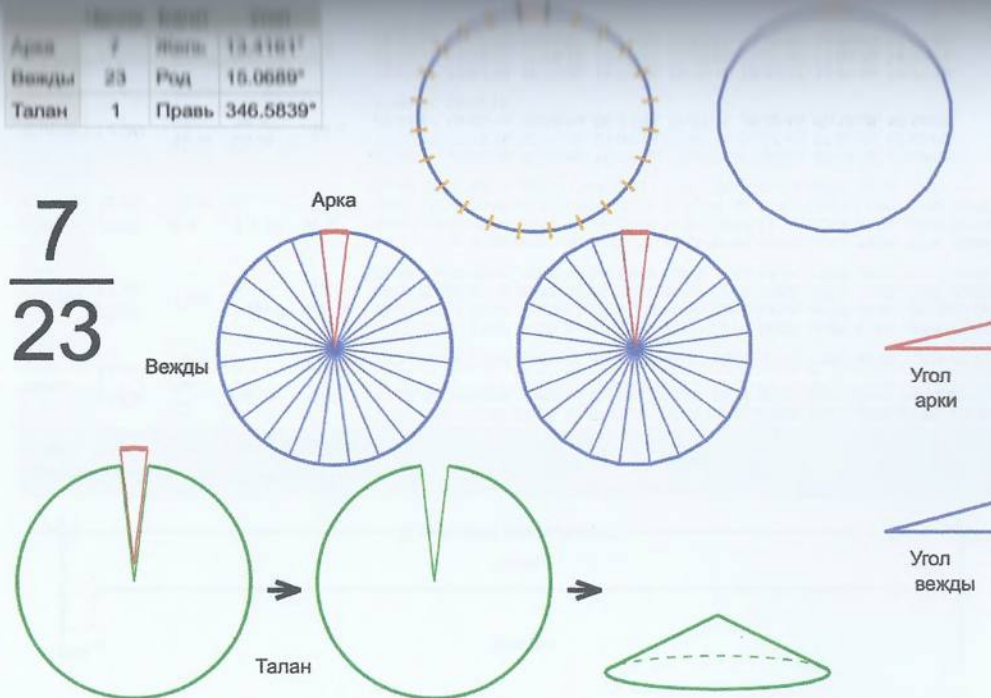

Час	13:30	2 м 27 с	2 м 44 с	2 с	13:31:13, 13:33:57, 13:36:42, 13:39:26, 13:42:11, 13:44:55, 13:47:40, 13:50:24, 13:53:08, 13:55:53, 13:58:37, 14:01:22, 14:04:06, 14:06:51, 14:09:35, 14:12:19, 14:15:04, 14:17:48, 14:20:33, 14:23:17, 14:26:02, 14:28:46

Число	7	Век	13 3181°
Арка	7	Век	13 3181°
Век	23	Ряд	16 0689°
Талан	1	Правь	346 5839°

7
23

Врем. длит.	Серед. арки	Длительности			Вехи
		Арка	Векда	Затяг.	
Лето	21/06 12:30	13 дн 14 ч	15 дн 6 ч	4 ч 54 м	28/06 07:50, 13/07 14:46, 28/07 21:41, 13/08 04:37, 28/08 11:32, 12/09 18:28, 28/09 01:24, 13/10 08:19, 28/10 15:15, 12/11 22:10, 28/11 05:06, 13/12 12:02, 28/12 18:57, 13/01 01:53, 28/01 08:49, 12/02 15:44, 27/02 22:40, 15/03 05:35, 30/03 12:31, 14/04 19:27, 30/04 02:22, 15/05 09:18, 30/05 16:13, 14/06 23:09
Месяц	21/07 12:30	1 дн 2 ч	1 дн 6 ч	24 м 9 с	22/07 01:54, 23/07 08:03, 24/07 14:11, 25/07 20:19, 27/07 02:28, 28/07 08:36, 29/07 14:44, 30/07 20:52, 01/08 03:01, 02/08 09:09, 03/08 15:17, 04/08 21:25, 06/08 03:34, 07/08 09:42, 08/08 15:50, 09/08 21:58, 11/08 04:07, 12/08 10:15, 13/08 16:23, 14/08 22:31, 16/08 04:40, 17/08 10:48, 18/08 16:56, 19/08 23:05
Шест дница	27/06 12:30	5 ч 21 м	6 ч 1 м	4 м 50 с	27/06 15:10, 27/06 21:12, 28/06 03:14, 28/06 09:15, 28/06 15:17, 28/06 21:19, 29/06 03:20, 29/06 09:22, 29/06 15:24, 29/06 21:25, 30/06 03:27, 30/06 09:29, 30/06 15:30, 30/06 21:32, 01/07 03:34, 01/07 09:35, 01/07 15:37, 01/07 21:39, 02/07 03:40, 02/07 09:42, 02/07 15:44, 02/07 21:45, 03/07 03:47, 03/07 09:49
Сутки	12:30	53 м 40 с	1 ч	48 с	12:56:49, 13:57:06, 14:57:22, 15:57:39, 16:57:56, 17:58:12, 18:58:29, 19:58:45, 20:59:02, 21:59:18, 22:59:35, 23:59:51, 01:00:08, 02:00:24, 03:00:41, 04:00:57, 05:01:14, 06:01:30, 07:01:47, 08:02:03, 09:02:20, 10:02:37, 11:02:53, 12:03:10
Час	13:30	2 м 14 с	2 м 31 с	2 с	13:31:07, 13:33:37, 13:36:08, 13:38:39, 13:41:09, 13:43:40, 13:46:11, 13:48:41, 13:51:12, 13:53:43, 13:56:13, 13:58:44, 14:01:15, 14:03:46, 14:06:16, 14:08:47, 14:11:18, 14:13:48, 14:16:19, 14:18:50, 14:21:20, 14:23:51, 14:26:22, 14:28:52

Час	13:30	2 м 20 с	2 м 37 с	2 с	13:31:10, 13:33:47, 13:36:24, 13:39:01, 13:41:39, 13:44:16, 13:46:53, 13:49:30, 13:52:08, 13:54:45, 13:57:22, 14:00:00, 14:02:37, 14:05:14, 14:07:51, 14:10:29, 14:13:06, 14:15:43, 14:18:20, 14:20:58, 14:23:35, 14:26:12, 14:28:49

Число	7	Век	12 8671°
Арка	7	Век	12 8671°
Век	24	Купала	14 4643°
Талан	1	Правь	347 1429°

7
24