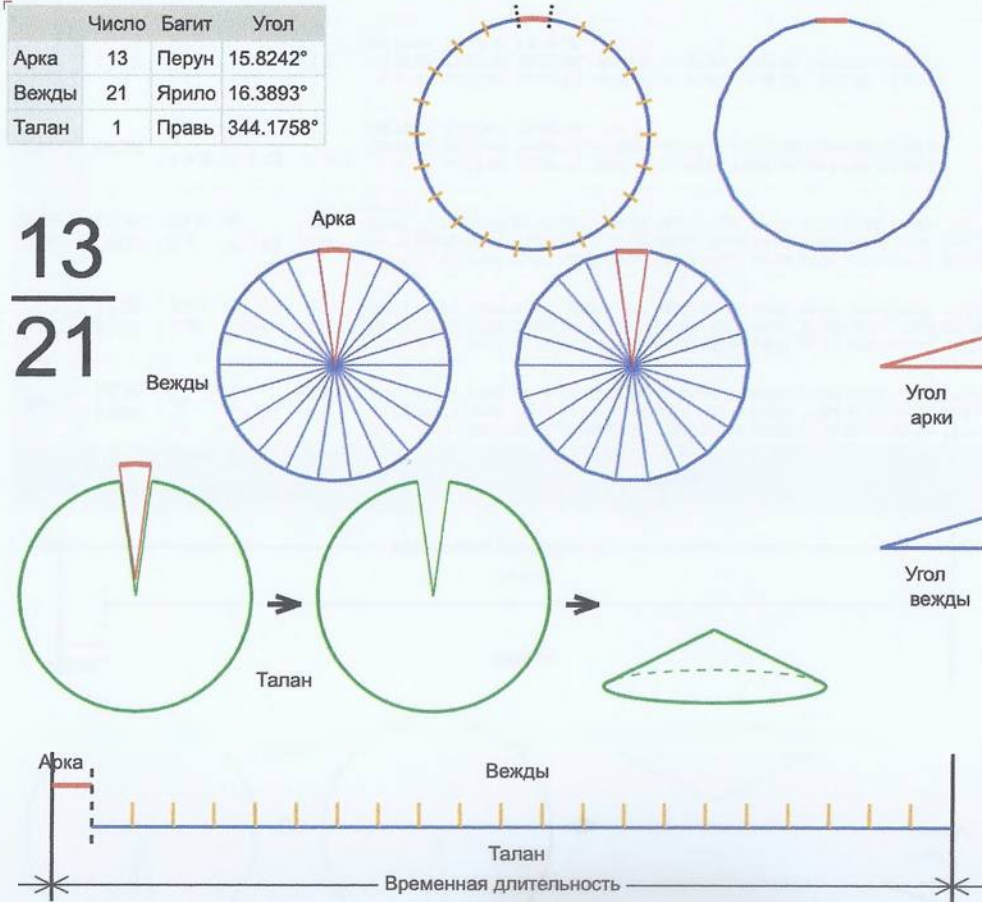

Число	Багит	Угол
Арка	13	Перун	15.8242°
Вежды	21	Ярило	16.3893°
Талан	1	Правь	344.1758°

13
21

Врем. длит.	Серед. арки	Длительности			Вехи
		Арка	Вежда	Затяг.	
Лето	21/06 12:30	16 дн 1 ч	16 дн 15 ч	5 ч 46 м	29/06 13:09, 16/07 04:14, 01/08 19:19, 18/08 10:23, 04/09 01:28, 20/09 16:33, 07/10 07:38, 23/10 22:43, 09/11 13:47, 26/11 04:52, 12/12 19:57, 29/12 11:02, 15/01 02:07, 31/01 17:12, 17/02 08:16, 05/03 23:21, 22/03 14:26, 08/04 05:31, 24/04 20:36, 11/05 11:40, 28/05 02:45, 13/06 17:50
Месяц	21/07 12:30	1 дн 7 ч	1 дн 8 ч	28 м 29 с	22/07 04:19, 23/07 13:06, 24/07 21:52, 26/07 06:39, 27/07 15:26, 29/07 00:13, 30/07 08:59, 31/07 17:46, 02/08 02:33, 03/08 11:19, 04/08 20:06, 06/08 04:53, 07/08 13:40, 08/08 22:26, 10/08 07:13, 11/08 16:00, 13/08 00:46, 14/08 09:33, 15/08 18:20, 17/08 03:07, 18/08 11:53, 19/08 20:40
Шест дница	27/06 12:30	6 ч 19 м	6 ч 33 м	5 м 42 с	27/06 15:39, 27/06 22:13, 28/06 04:46, 28/06 11:19, 28/06 17:53, 29/06 00:26, 29/06 06:59, 29/06 13:33, 29/06 20:06, 30/06 02:39, 30/06 09:13, 30/06 15:46, 30/06 22:20, 01/07 04:53, 01/07 11:26, 01/07 18:00, 02/07 00:33, 02/07 07:06, 02/07 13:40, 02/07 20:13, 03/07 02:46, 03/07 09:20
Сутки	12:30	1 ч 3 м	1 ч 5 м	57 с	13:01:38, 14:07:12, 15:12:45, 16:18:19, 17:23:52, 18:29:26, 19:34:59, 20:40:32, 21:46:06, 22:51:39, 23:57:13, 01:02:46, 02:08:20, 03:13:53, 04:19:27, 05:25:00, 06:30:33, 07:36:07, 08:41:40, 09:47:14, 10:52:47, 11:58:21

	Число	Багит	Угол
Арка	13	Перун	15.1049°
Вежды	22	Велеса	15.6771°
Талан	1	Правь	344.8951°

13
22