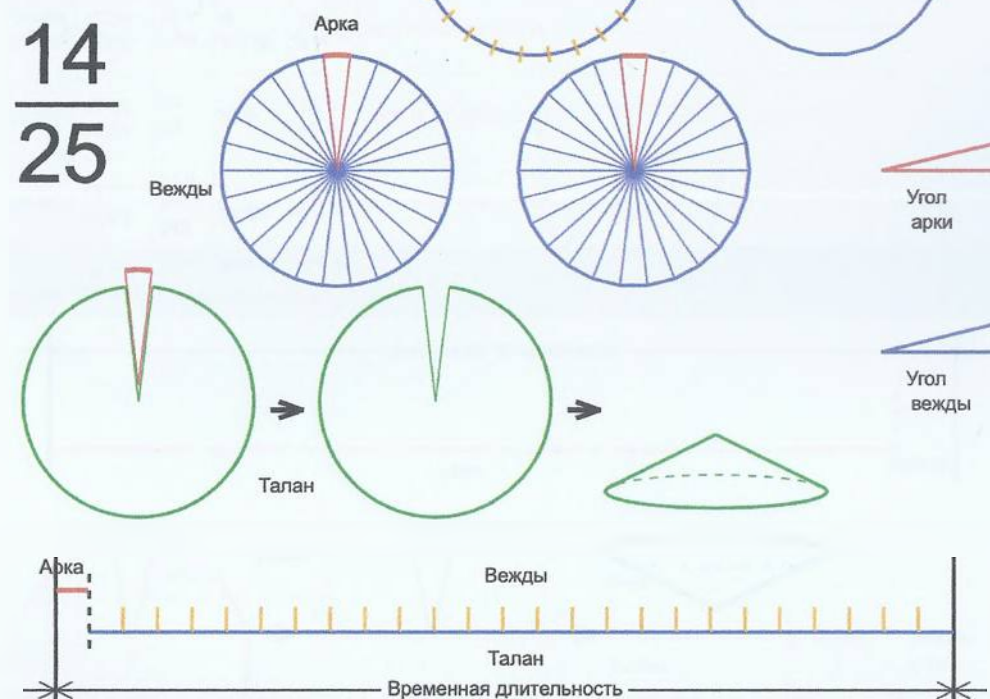

Сутки	12:30	55 м	57 м	50 с	13:31:06, 13:33:25, 13:35:44, 13:38:02, 13:40:21, 13:42:40, 13:44:58, 13:47:17, 13:49:36, 13:51:54, 13:54:13, 13:56:32, 13:58:50, 14:01:09, 14:03:27, 14:05:46, 14:08:05, 14:10:23, 14:12:42, 14:15:01, 14:17:19, 14:19:38, 14:21:57, 14:24:15, 14:26:34, 14:28:53
Час	13:30	2 м	2 м 19 с	2 с	13:31:06, 13:33:25, 13:35:44, 13:38:02, 13:40:21, 13:42:40, 13:44:58, 13:47:17, 13:49:36, 13:51:54, 13:54:13, 13:56:32, 13:58:50, 14:01:09, 14:03:27, 14:05:46, 14:08:05, 14:10:23, 14:12:42, 14:15:01, 14:17:19, 14:19:38, 14:21:57, 14:24:15, 14:26:34, 14:28:53

Арка	13	Минуты	13 37 14"
Вежды	26	Ра	13.8661°
Талан	1	Правь	346.6286°

14
25

Врем. длит.	Серед. арки	Длительности			Вехи
		Арка	Вежда	Затяг.	
Лето	21/06 12:30	13 дн 13 ч	14 дн 1 ч	4 ч 53 м	28/06 07:17, 12/07 08:54, 26/07 10:31, 09/08 12:08, 23/08 13:45, 06/09 15:22, 20/09 16:59, 04/10 18:36, 18/10 20:13, 01/11 21:50, 15/11 23:27, 30/11 01:04, 14/12 02:41, 28/12 04:18, 11/01 05:55, 25/01 07:32, 08/02 09:09, 22/02 10:46, 08/03 12:23, 22/03 14:00, 05/04 15:37, 19/04 17:14, 03/05 18:51, 17/05 20:28, 31/05 22:05, 14/06 23:42
Месяц	21/07 12:30	1 дн 2 ч	1 дн 3 ч	24 м 4 с	22/07 01:52, 23/07 05:36, 24/07 09:19, 25/07 13:03, 26/07 16:47, 27/07 20:31, 29/07 00:15, 30/07 03:59, 31/07 07:42, 01/08 11:26, 02/08 15:10, 03/08 18:54, 04/08 22:38, 06/08 02:21, 07/08 06:05, 08/08 09:49, 09/08 13:33, 10/08 17:17, 11/08 21:00, 13/08 00:44, 14/08 04:28, 15/08 08:12, 16/08 11:56, 17/08 15:40, 18/08 19:23, 19/08 23:07
Шест дница	27/06 12:30	5 ч 20 м	5 ч 32 м	4 м 49 с	27/06 15:10, 27/06 20:43, 28/06 02:15, 28/06 07:48, 28/06 13:21, 28/06 18:54, 29/06 00:27, 29/06 05:59, 29/06 11:32, 29/06 17:05, 29/06 22:38, 30/06 04:10, 30/06 09:43, 30/06 15:16, 30/06 20:49, 01/07 02:21, 01/07 07:54, 01/07 13:27, 01/07 19:00, 02/07 00:32, 02/07 06:05, 02/07 11:38, 02/07 17:11, 02/07 22:44, 03/07 04:16, 03/07 09:49
Сутки	12:30	53 м 29 с	55 м 28 с	48 с	12:56:44, 13:52:12, 14:47:39, 15:43:07, 16:38:35, 17:34:02, 18:29:30, 19:24:58, 20:20:25, 21:15:53, 22:11:20, 23:06:48, 00:02:16, 00:57:43, 01:53:11, 02:48:39, 03:44:06, 04:39:34, 05:35:01, 06:30:29, 07:25:57, 08:21:24, 09:16:52, 10:12:20, 11:07:47, 12:03:15
Час	13:30	2 м 14 с	2 м 19 с	2 с	13:31:06, 13:33:25, 13:35:44, 13:38:02, 13:40:21, 13:42:40, 13:44:58, 13:47:17, 13:49:36, 13:51:54, 13:54:13, 13:56:32, 13:58:50, 14:01:09, 14:03:27, 14:05:46, 14:08:05, 14:10:23, 14:12:42, 14:15:01, 14:17:19, 14:19:38, 14:21:57, 14:24:15, 14:26:34, 14:28:53

Сутки	12:30	55 м	57 м	50 с	13:31:06, 13:33:25, 13:35:44, 13:38:02, 13:40:21, 13:42:40, 13:44:58, 13:47:17, 13:49:36, 13:51:54, 13:54:13, 13:56:32, 13:58:50, 14:01:09, 14:03:27, 14:05:46, 14:08:05, 14:10:23, 14:12:42, 14:15:01, 14:17:19, 14:19:38, 14:21:57, 14:24:15, 14:26:34, 14:28:53
Час	13:30	2 м	2 м 19 с	2 с	13:31:06, 13:33:25, 13:35:44, 13:38:02, 13:40:21, 13:42:40, 13:44:58, 13:47:17, 13:49:36, 13:51:54, 13:54:13, 13:56:32, 13:58:50, 14:01:09, 14:03:27, 14:05:46, 14:08:05, 14:10:23, 14:12:42, 14:15:01, 14:17:19, 14:19:38, 14:21:57, 14:24:15, 14:26:34, 14:28:53