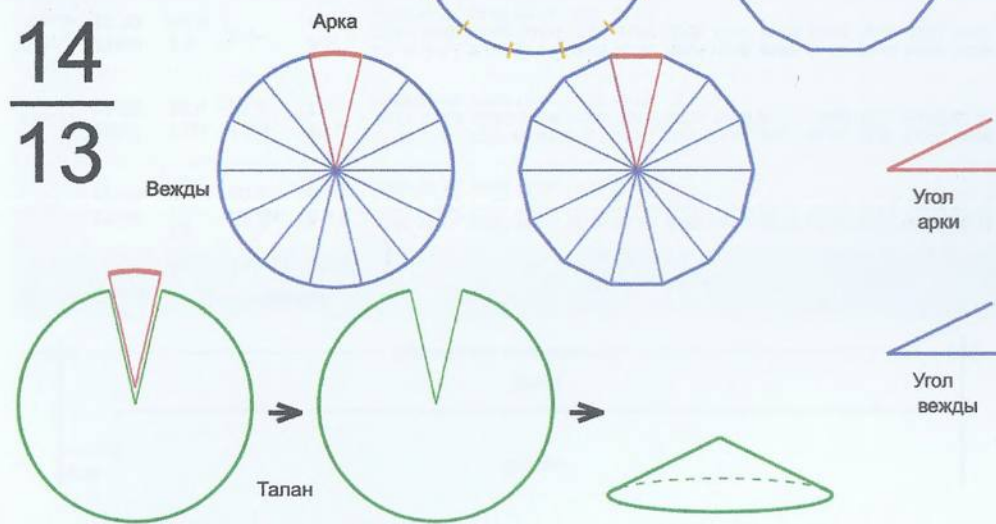

Сутки	12:30	1 ч 48 м	1 ч 50 м	1 м 48 с	13:30:48, 15:30:38, 17:30:29, 19:30:21, 21:30:12, 23:30:04, 01:29:55, 03:29:47, 05:29:38, 07:29:30, 09:29:21, 11:29:13

Арка	14	Магистр	28.7143°
Вежды	13	Перун	26.7143°
Талан	1	Правь	334.2857°

Врем. длит.	Серед. арки	Длительности			Вехи
		Арка	Вежда	Затяг.	
Лето	21/06 12:30	26 дн 2 ч	26 дн 2 ч	9 ч 23 м	04/07 13:34, 30/07 15:42, 25/08 17:51, 20/09 20:00, 16/10 22:08, 12/11 00:17, 08/12 02:25, 03/01 04:34, 29/01 06:42, 24/02 08:51, 22/03 11:00, 17/04 13:08, 13/05 15:17, 08/06 17:25
Месяц	21/07 12:30	2 дн 3 ч	2 дн 3 ч	46 м 17 с	22/07 14:12, 24/07 17:38, 26/07 21:04, 29/07 00:30, 31/07 03:55, 02/08 07:21, 04/08 10:47, 06/08 14:12, 08/08 17:38, 10/08 21:04, 13/08 00:30, 15/08 03:55, 17/08 07:21, 19/08 10:47
Шест. дница	27/06 12:30	10 ч 17 м	10 ч 17 м	9 м 15 с	27/06 17:38, 28/06 03:55, 28/06 14:12, 29/06 00:30, 29/06 10:47, 29/06 21:04, 30/06 07:21, 30/06 17:38, 01/07 03:55, 01/07 14:12, 02/07 00:30, 02/07 10:47, 02/07 21:04, 03/07 07:21
Сутки	12:30	1 ч 42 м	1 ч 42 м	1 м 33 с	13:21:25, 15:04:17, 16:47:08, 18:30:00, 20:12:51, 21:55:42, 23:38:34, 01:21:25, 03:04:17, 04:47:08, 06:30:00, 08:12:51, 09:55:42, 11:38:34
Час	13:30	4 м 17 с	4 м 17 с	4 с	13:32:08, 13:36:25, 13:40:42, 13:45:00, 13:49:17, 13:53:34, 13:57:51, 14:02:08, 14:06:25, 14:10:42, 14:15:00, 14:19:17, 14:23:34, 14:27:51

Сутки	12:30	1 ч 51 м	1 ч 50 м	1 м 40 с	13:25:42, 15:16:25, 17:07:08, 18:57:51, 20:48:34, 22:39:17, 00:30:00, 02:20:42, 04:11:25, 06:02:08, 07:52:51, 09:43:34, 11:34:17

Арка	14	Магистр	24.0087°
Вежды	14	Магистр	24.0087°
Талан	1	Правь	336.1224°