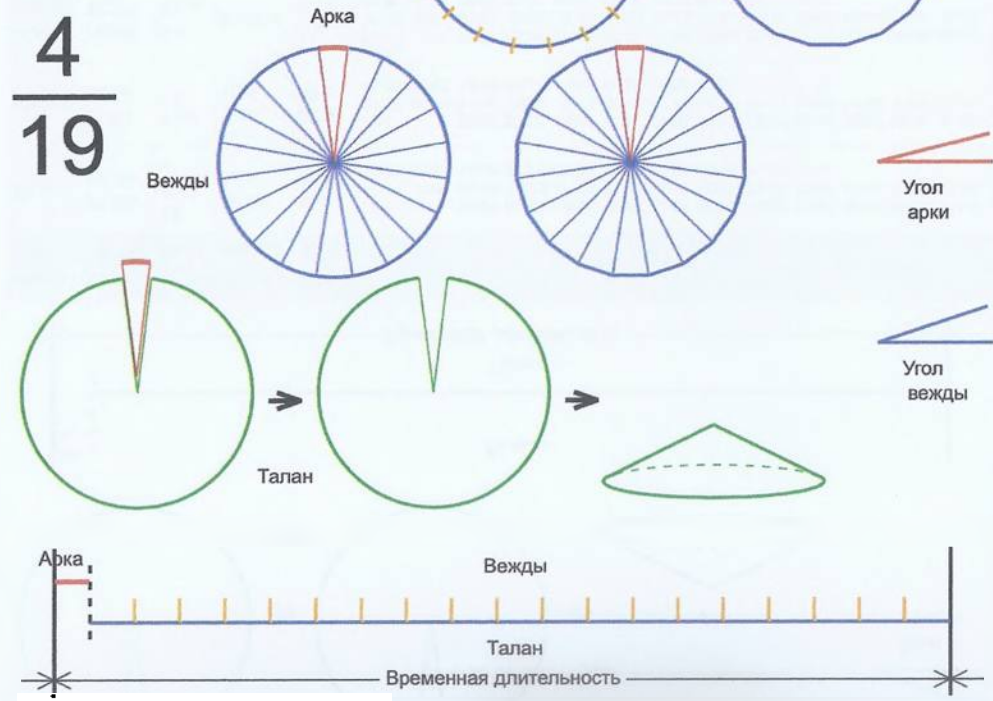

Число	Багит	Угол
Арка	4	Явь	14.2105°
Вежды	19	Стрибог	18.1994°
Талан	1	Правь	345.7895°

Врем. длит.	Серед. арки	Длительности			Вехи
		Арка	Вежда	Затяг.	
Лето	21/06 12:30	14 дн 10 ч	18 дн 11 ч	5 ч 11 м	28/06 17:30, 17/07 04:40, 04/08 15:49, 23/08 02:58, 10/09 14:08, 29/09 01:17, 17/10 12:27, 04/11 23:36, 23/11 10:45, 11/12 21:55, 30/12 09:04, 17/01 20:14, 05/02 07:23, 23/02 18:32, 14/03 05:42, 01/04 16:51, 20/04 04:01, 08/05 15:10, 27/05 02:19, 14/06 13:29
Месяц	21/07 12:30	1 дн 4 ч	1 дн 12 ч	25 м 35 с	22/07 02:42, 23/07 15:06, 25/07 03:30, 26/07 15:54, 28/07 04:18, 29/07 16:42, 31/07 05:06, 01/08 17:30, 03/08 05:54, 04/08 18:18, 06/08 06:41, 07/08 19:05, 09/08 07:29, 10/08 19:53, 12/08 08:17, 13/08 20:41, 15/08 09:05, 16/08 21:29, 18/08 09:53, 19/08 22:17
Шест дница	27/06 12:30	5 ч 41 м	7 ч 16 м	5 м 7 с	27/06 15:20, 27/06 22:37, 28/06 05:54, 28/06 13:10, 28/06 20:27, 29/06 03:44, 29/06 11:01, 29/06 18:18, 30/06 01:34, 30/06 08:51, 30/06 16:08, 30/06 23:25, 01/07 06:41, 01/07 13:58, 01/07 21:15, 02/07 04:32, 02/07 11:49, 02/07 19:05, 03/07 02:22, 03/07 09:39
Сутки	12:30	56 м 51 с	1 ч 12 м	51 с	12:58:25, 14:11:13, 15:24:00, 16:36:48, 17:49:36, 19:02:24, 20:15:12, 21:28:00, 22:40:48, 23:53:36, 01:06:23, 02:19:11, 03:31:59, 04:44:47, 05:57:35, 07:10:23, 08:23:11, 09:35:59, 10:48:46, 12:01:34

	Число	Багит	Угол
Арка	4	Явь	13.5°
Вежды	20	Вея	17.325°
Талан	1	Правь	346.5°