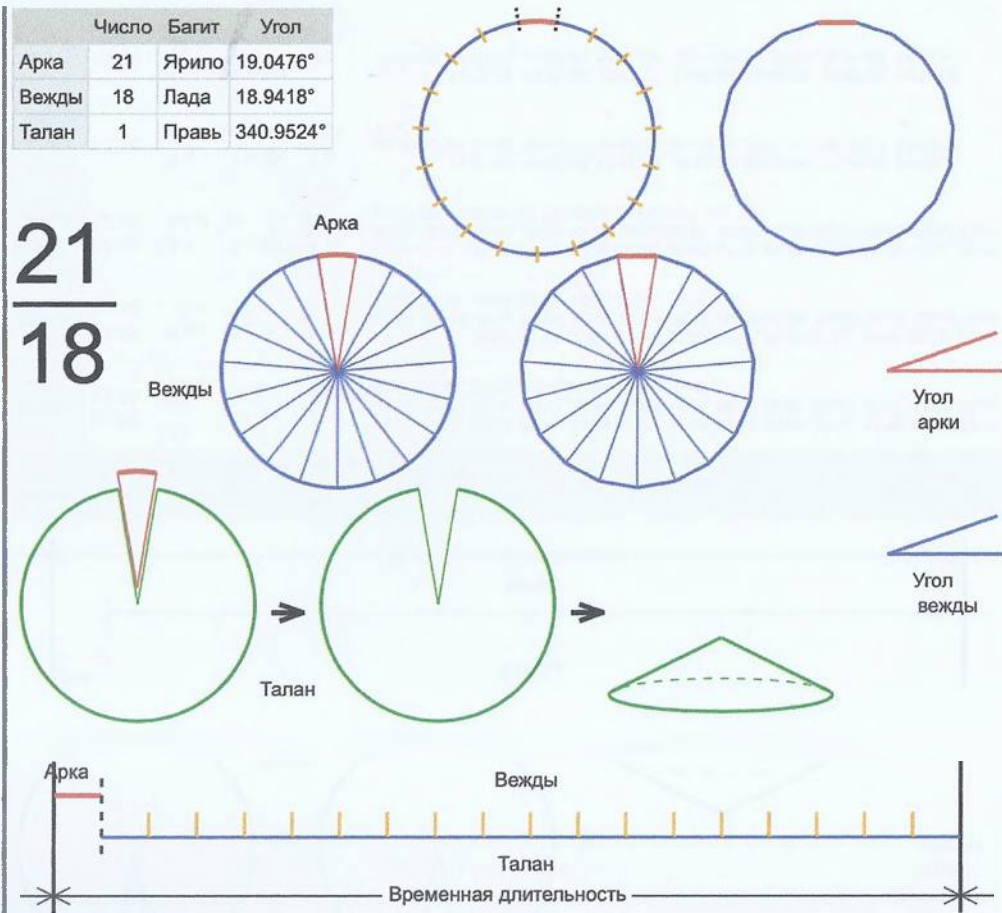

Врем. длит.	Серед. арки	Длительности			Вехи
		Арка	Вежда	Затяг.	
Лето	21/06 12:30	19 дн 7 ч	19 дн 5 ч	6 ч 55 м	01/07 04:24, 20/07 09:38, 08/08 14:52, 27/08 20:06, 16/09 01:20, 05/10 06:34, 24/10 11:48, 12/11 17:02, 01/12 22:16, 21/12 03:30, 09/01 08:43, 28/01 13:57, 16/02 19:11, 08/03 00:25, 27/03 05:39, 15/04 10:53, 04/05 16:07, 23/05 21:21, 12/06 02:35
Месяц	21/07 12:30	1 дн 14 ч	1 дн 13 ч	34 м 6 с	22/07 07:32, 23/07 21:25, 25/07 11:18, 27/07 01:11, 28/07 15:04, 30/07 04:57, 31/07 18:50, 02/08 08:43, 03/08 22:36, 05/08 12:30, 07/08 02:23, 08/08 16:16, 10/08 06:09, 11/08 20:02, 13/08 09:55, 14/08 23:48, 16/08 13:41, 18/08 03:34, 19/08 17:27
Шест дница	27/06 12:30	7 ч 37 м	7 ч 34 м	6 м 49 с	27/06 16:18, 27/06 23:53, 28/06 07:27, 28/06 15:02, 28/06 22:36, 29/06 06:11, 29/06 13:46, 29/06 21:20, 30/06 04:55, 30/06 12:30, 30/06 20:04, 01/07 03:39, 01/07 11:13, 01/07 18:48, 02/07 02:23, 02/07 09:57, 02/07 17:32, 03/07 01:06, 03/07 08:41
Сутки	12:30	1 ч 16 м	1 ч 15 м	1 м 8 с	13:08:05, 14:23:51, 15:39:37, 16:55:23, 18:11:09, 19:26:55, 20:42:41, 21:58:27, 23:14:13, 00:30:00, 01:45:46, 03:01:32, 04:17:18, 05:33:04, 06:48:50, 08:04:36, 09:20:22, 10:36:08, 11:51:54