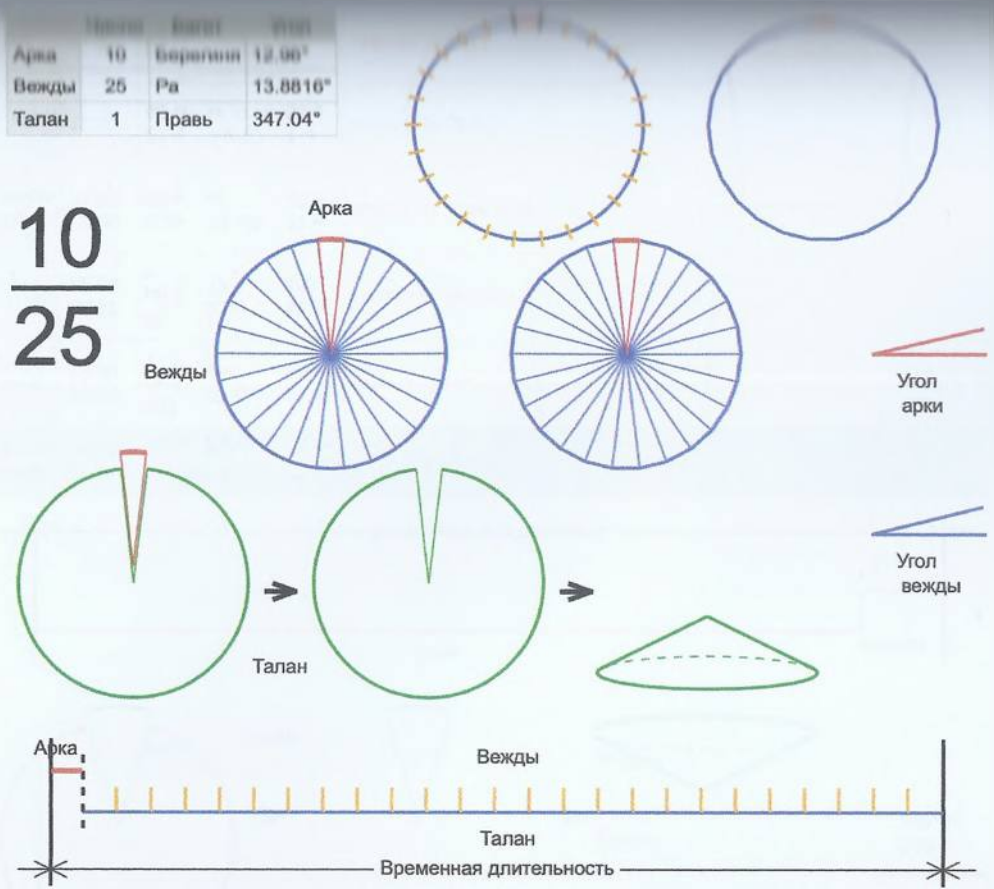

Час	13:30	2 м 21 с	2 м 30 с	2 с	05:00:42, 06:00:52, 07:01:01, 08:01:11, 09:01:20, 10:01:30, 11:01:40, 12:01:49, 13:31:10, 13:33:40, 13:36:11, 13:38:41, 13:41:12, 13:43:42, 13:46:12, 13:48:43, 13:51:13, 13:53:44, 13:56:14, 13:58:44, 14:01:15, 14:03:45, 14:06:15, 14:08:46, 14:11:16, 14:13:47, 14:16:17, 14:18:47, 14:21:18, 14:23:48, 14:26:18, 14:28:49

Час	13:30	2 м 18 с	2 м 24 с	2 с	04:21:00, 05:18:45, 06:16:30, 07:14:15, 08:12:00, 09:09:45, 10:07:30, 11:05:15, 12:03:00, 13:31:07, 13:33:31, 13:35:56, 13:38:20, 13:40:45, 13:43:09, 13:45:33, 13:47:58, 13:50:22, 13:52:46, 13:55:11, 13:57:35, 14:00:00, 14:02:24, 14:04:48, 14:07:13, 14:09:37, 14:12:01, 14:14:26, 14:16:50, 14:19:15, 14:21:39, 14:24:03, 14:26:28

Число	10	Вексы	25	Талан	1
Вексы	25	Правь	347.04°		

10
25

Врем. длит.	Серед. арки	Длительности			Веги
		Арка	Вексы	Затяг.	
Лето	21/06 12:30	13 дн 3 ч	14 дн 2 ч	4 ч 44 м	28/06 02:17, 12/07 04:18, 26/07 06:19, 09/08 08:20, 23/08 10:21, 06/09 12:22, 20/09 14:23, 04/10 16:24, 18/10 18:25, 01/11 20:26, 15/11 22:27, 30/11 00:28, 14/12 02:29, 28/12 04:30, 11/01 06:31, 25/01 08:32, 08/02 10:33, 22/02 12:34, 08/03 14:35, 22/03 16:36, 05/04 18:37, 19/04 20:38, 03/05 22:39, 18/05 00:40, 01/06 02:41, 15/06 04:42
Месяц	21/07 12:30	1 дн 1 ч	1 дн 3 ч	23 м 20 с	22/07 01:27, 23/07 05:13, 24/07 08:59, 25/07 12:44, 26/07 16:30, 27/07 20:16, 29/07 00:02, 30/07 03:48, 31/07 07:33, 01/08 11:19, 02/08 15:05, 03/08 18:51, 04/08 22:37, 06/08 02:22, 07/08 06:08, 08/08 09:54, 09/08 13:40, 10/08 17:26, 11/08 21:11, 13/08 00:57, 14/08 04:43, 15/08 08:29, 16/08 12:15, 17/08 16:00, 18/08 19:46, 19/08 23:32
Шест дница	27/06 12:30	5 ч 11 м	5 ч 33 м	4 м 40 с	27/06 15:05, 27/06 20:38, 28/06 02:11, 28/06 07:44, 28/06 13:18, 28/06 18:51, 29/06 00:24, 29/06 05:57, 29/06 11:30, 29/06 17:03, 29/06 22:37, 30/06 04:10, 30/06 09:43, 30/06 15:16, 30/06 20:49, 01/07 02:22, 01/07 07:56, 01/07 13:29, 01/07 19:02, 02/07 00:35, 02/07 06:08, 02/07 11:41, 02/07 17:15, 02/07 22:48, 03/07 04:21, 03/07 09:54
Сутки	12:30	51 м 50 с	55 м 32 с	47 с	12:55:55, 13:51:26, 14:46:58, 15:42:29, 16:38:01, 17:33:33, 18:29:04, 19:24:36, 20:20:07, 21:15:39, 22:11:11, 23:06:42, 00:02:14, 00:57:45, 01:53:17, 02:48:48, 03:44:20, 04:39:52, 05:35:23, 06:30:55, 07:26:26, 08:21:58, 09:17:30, 10:13:01, 11:08:33, 12:04:04
Час	13:30	2 м 10 с	2 м 19 с	2 с	13:31:04, 13:33:23, 13:35:42, 13:38:01, 13:40:20, 13:42:38, 13:44:57, 13:47:16, 13:49:35, 13:51:54, 13:54:12, 13:56:31, 13:58:50, 14:01:09, 14:03:28, 14:05:47, 14:08:05, 14:10:24, 14:12:43, 14:15:02, 14:17:21, 14:19:39, 14:21:58, 14:24:17, 14:26:36, 14:28:55