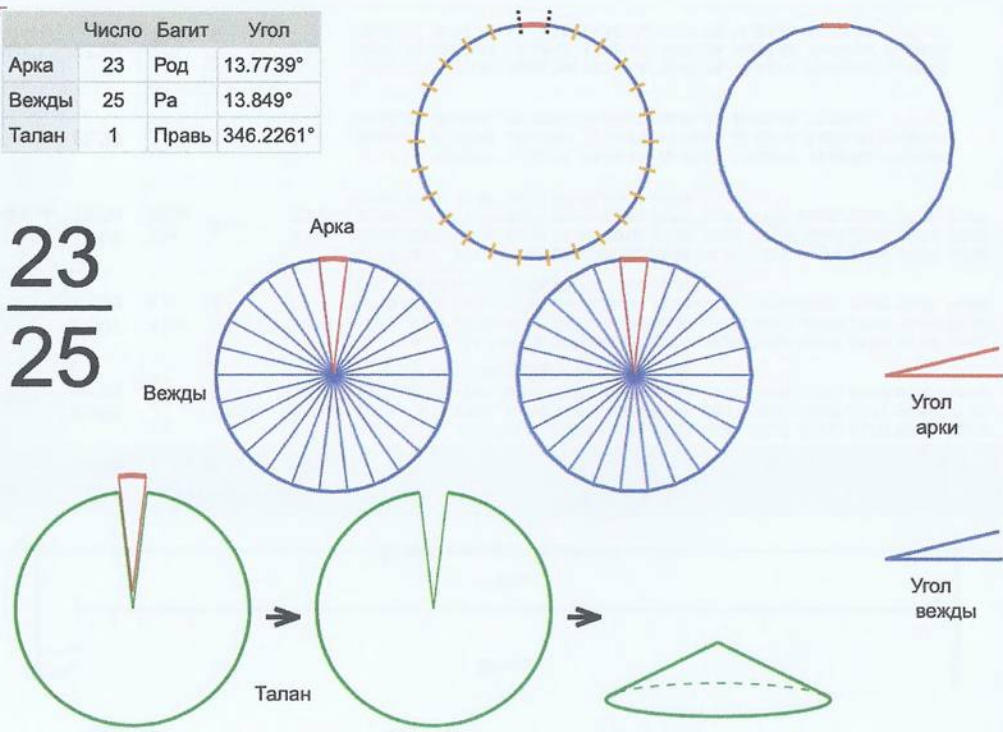

Число	Багит	Угол
Арка	23	Род	13.7739°
Вежды	25	Ра	13.849°
Талан	1	Правь	346.2261°

23
—
25

Врем. длит.	Серед. арки	Длительности			Веки
		Арка	Вежда	Затяг.	
Лето	21/06 12:30	13 дн 23 ч	14 дн 1 ч	5 ч 1 м	28/06 12:11, 12/07 13:25, 26/07 14:38, 09/08 15:52, 23/08 17:05, 06/09 18:19, 20/09 19:32, 04/10 20:46, 18/10 21:59, 01/11 23:12, 16/11 00:26, 30/11 01:39, 14/12 02:53, 28/12 04:06, 11/01 05:20, 25/01 06:33, 08/02 07:47, 22/02 09:00, 08/03 10:13, 22/03 11:27, 05/04 12:40, 19/04 13:54, 03/05 15:07, 17/05 16:21, 31/05 17:34, 14/06 18:48
Месяц	21/07 12:30	1 дн 3 ч	1 дн 3 ч	24 м 48 с	22/07 02:16, 23/07 05:58, 24/07 09:40, 25/07 13:22, 26/07 17:03, 27/07 20:45, 29/07 00:27, 30/07 04:09, 31/07 07:51, 01/08 11:33, 02/08 15:15, 03/08 18:57, 04/08 22:39, 06/08 02:20, 07/08 06:02, 08/08 09:44, 09/08 13:26, 10/08 17:08, 11/08 20:50, 13/08 00:32, 14/08 04:14, 15/08 07:56, 16/08 11:37, 17/08 15:19, 18/08 19:01, 19/08 22:43
Шест дница	27/06 12:30	5 ч 30 м	5 ч 32 м	4 м 58 с	27/06 15:15, 27/06 20:47, 28/06 02:20, 28/06 07:52, 28/06 13:24, 28/06 18:57, 29/06 00:29, 29/06 06:01, 29/06 11:34, 29/06 17:06, 29/06 22:39, 30/06 04:11, 30/06 09:43, 30/06 15:16, 30/06 20:48, 01/07 02:20, 01/07 07:53, 01/07 13:25, 01/07 18:58, 02/07 00:30, 02/07 06:02, 02/07 11:35, 02/07 17:07, 02/07 22:39, 03/07 04:12, 03/07 09:44
Сутки	12:30	55 м 6 с	55 м 24 с	50 с	12:57:32, 13:52:56, 14:48:20, 15:43:44, 16:39:07, 17:34:31, 18:29:55, 19:25:19, 20:20:43, 21:16:06, 22:11:30, 23:06:54, 00:02:18, 00:57:41, 01:53:05, 02:48:29, 03:43:53, 04:39:18, 05:34:40, 06:30:04, 07:25:28, 08:20:52, 09:16:15, 10:11:39, 11:07:03, 12:02:27