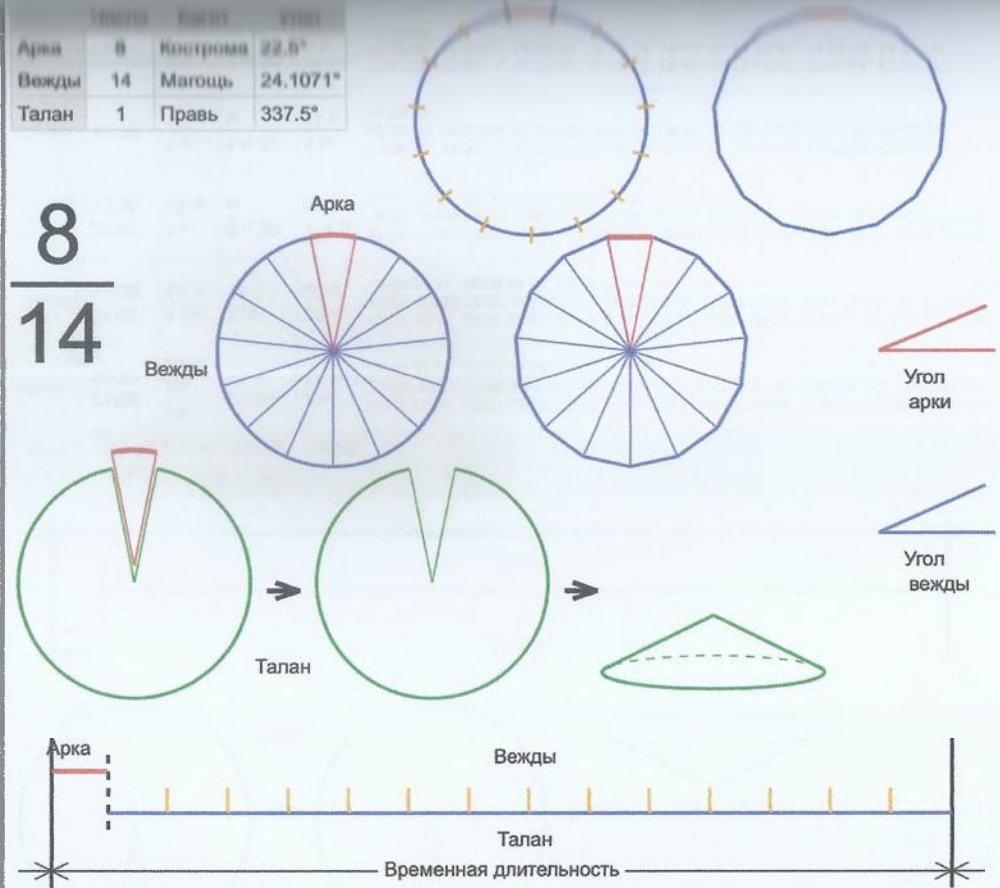

Врем. длит.	Серед. арки	Длительности			Вехи
		Арка	Вежда	Затяг.	
Лето	21/06 12:30	22 дн 19 ч	24 дн 11 ч	8 ч 13 м	02/07 22:26, 27/07 09:26, 20/08 20:27, 14/09 07:27, 08/10 18:28, 02/11 05:28, 26/11 16:29, 21/12 03:30, 14/01 14:30, 08/02 01:31, 04/03 12:31, 28/03 23:32, 22/04 10:32, 16/05 21:33, 10/06 08:33
Месяц	21/07 12:30	1 дн 21 ч	2 дн	40 м 30 с	22/07 11:00, 24/07 11:12, 26/07 11:25, 28/07 11:38, 30/07 11:51, 01/08 12:04, 03/08 12:17, 05/08 12:30, 07/08 12:42, 09/08 12:55, 11/08 13:08, 13/08 13:21, 15/08 13:34, 17/08 13:47, 19/08 14:00
Шест. дница	27/06 12:30	9 ч	9 ч 38 м	8 м 6 с	27/06 17:00, 28/06 02:38, 28/06 12:17, 28/06 21:55, 29/06 07:34, 29/06 17:12, 30/06 02:51, 30/06 12:30, 30/06 22:08, 01/07 07:47, 01/07 17:25, 02/07 03:04, 02/07 12:42, 02/07 22:21, 03/07 08:00
Сутки	12:30	1 ч 30 м	1 ч 36 м	1 м 21 с	13:15:00, 14:51:25, 16:27:51, 18:04:17, 19:40:42, 21:17:08, 22:53:34, 00:30:00, 02:06:25, 03:42:51, 05:19:17, 06:55:42, 08:32:08, 10:08:34, 11:45:00
Час	13:30	3 м 45 с	4 м 1 с	3 с	13:31:52, 13:35:53, 13:39:54, 13:43:55, 13:47:56, 13:51:57, 13:55:58, 14:00:00, 14:04:01, 14:08:02, 14:12:03, 14:16:04, 14:20:05, 14:24:06, 14:28:07