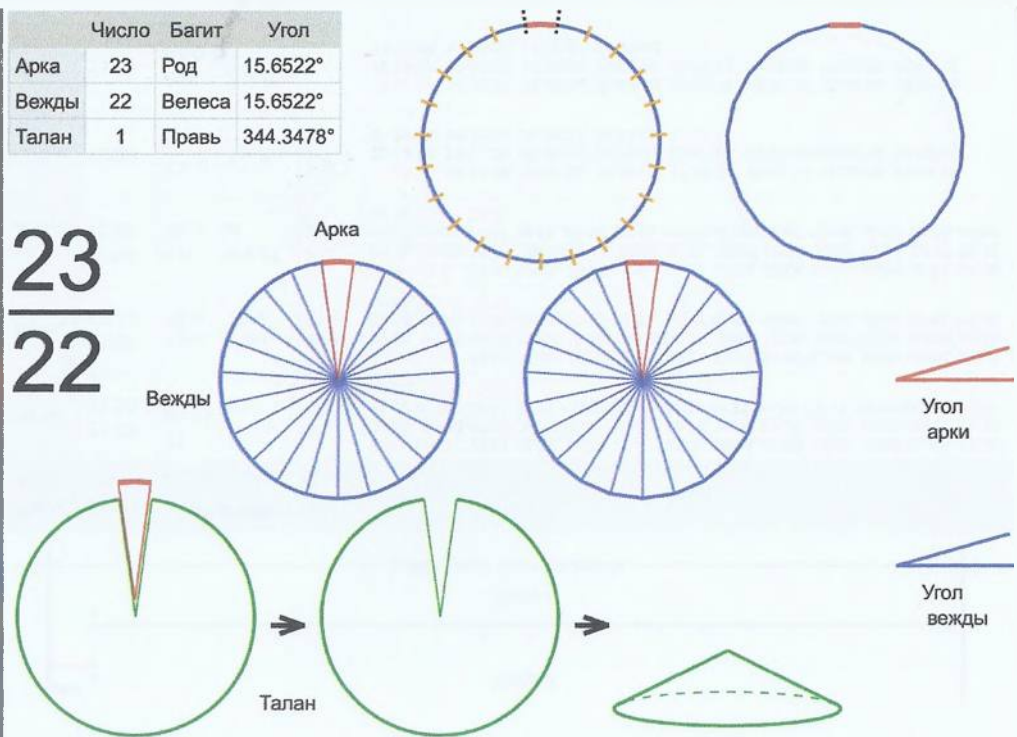

Врем. длит.	Серед. арки	Длительности			Вехи
		Арка	Вежда	Затяг	
Лето	21/06 12:30	15 дн 21 ч	15 дн 21 ч	5 ч 43 м	29/06 11:03, 15/07 08:11, 31/07 05:19, 16/08 02:27, 31/08 23:35, 16/09 20:43, 02/10 17:50, 18/10 14:58, 03/11 12:06, 19/11 09:14, 05/12 06:22, 21/12 03:30, 06/01 00:37, 21/01 21:45, 06/02 18:53, 22/02 16:01, 10/03 13:09, 26/03 10:16, 11/04 07:24, 27/04 04:32, 13/05 01:40, 28/05 22:48, 13/06 19:56
Месяц	21/07 12:30	1 дн 7 ч	1 дн 7 ч	28 м 10 с	22/07 04:09, 23/07 11:27, 24/07 18:45, 26/07 02:03, 27/07 09:22, 28/07 16:40, 29/07 23:58, 31/07 07:16, 01/08 14:35, 02/08 21:53, 04/08 05:11, 05/08 12:30, 06/08 19:48, 08/08 03:06, 09/08 10:24, 10/08 17:43, 12/08 01:01, 13/08 08:19, 14/08 15:37, 15/08 22:56, 17/08 06:14, 18/08 13:32, 19/08 20:50
Шест дница	27/06 12:30	6 ч 15 м	6 ч 15 м	5 м 38 с	27/06 15:37, 27/06 21:53, 28/06 04:09, 28/06 10:24, 28/06 16:40, 28/06 22:56, 29/06 05:11, 29/06 11:27, 29/06 17:43, 29/06 23:58, 30/06 06:14, 30/06 12:30, 30/06 18:45, 01/07 01:01, 01/07 07:16, 01/07 13:32, 01/07 19:48, 02/07 02:03, 02/07 08:19, 02/07 14:35, 02/07 20:50, 03/07 03:06, 03/07 09:22
Сутки	12:30	1 ч 2 м	1 ч 2 м	56 с	13:01:18, 14:03:54, 15:06:31, 16:09:07, 17:11:44, 18:14:20, 19:16:57, 20:19:33, 21:22:10, 22:24:46, 23:27:23, 00:30:00, 01:32:36, 02:35:13, 03:37:49, 04:40:26, 05:43:02, 06:45:39, 07:48:15, 08:50:52, 09:53:28, 10:56:05, 11:58:41