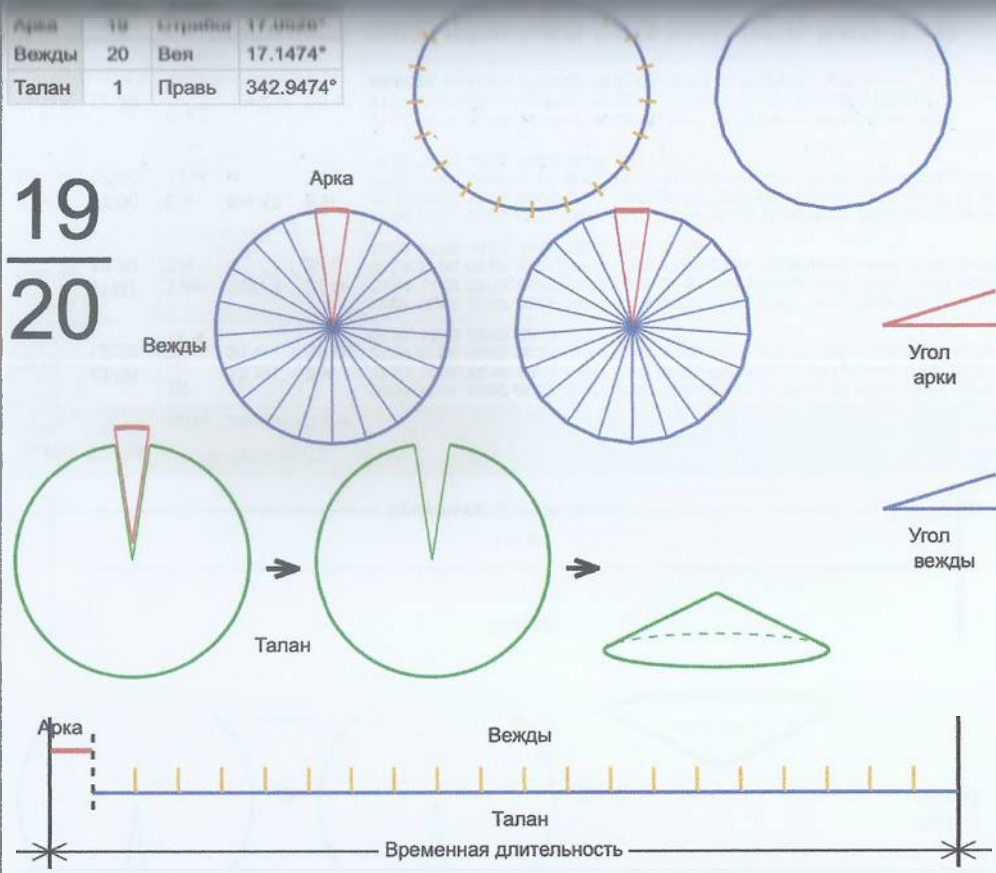

Врем. длит.	Серед. арки	Длительности			Вехи
		Арка	Вежда	Затяг.	
Лето	21/06 12:30	17 дн 7 ч	17 дн 9 ч	6 ч 13 м	30/06 04:06, 17/07 13:39, 03/08 23:11, 21/08 08:43, 07/09 18:16, 25/09 03:48, 12/10 13:20, 29/10 22:53, 16/11 08:25, 03/12 17:57, 21/12 03:30, 07/01 13:02, 24/01 22:34, 11/02 08:06, 28/02 17:39, 18/03 03:11, 04/04 12:43, 21/04 22:16, 09/05 07:48, 26/05 17:20, 13/06 02:53
Месяц	21/07 12:30	1 дн 10 ч	1 дн 10 ч	30 м 42 с	22/07 05:33, 23/07 15:50, 25/07 02:08, 26/07 12:26, 27/07 22:43, 29/07 09:01, 30/07 19:19, 01/08 05:36, 02/08 15:54, 04/08 02:12, 05/08 12:30, 06/08 22:47, 08/08 09:05, 09/08 19:23, 11/08 05:40, 12/08 15:58, 14/08 02:16, 15/08 12:33, 16/08 22:51, 18/08 09:09, 19/08 19:26
Шест дница	27/06 12:30	6 ч 49 м	6 ч 51 м	6 м 8 с	27/06 15:54, 27/06 22:46, 28/06 05:37, 28/06 12:29, 28/06 19:20, 29/06 02:12, 29/06 09:03, 29/06 15:55, 29/06 22:46, 30/06 05:38, 30/06 12:30, 30/06 19:21, 01/07 02:13, 01/07 09:04, 01/07 15:56, 01/07 22:47, 02/07 05:39, 02/07 12:30, 02/07 19:22, 03/07 02:13, 03/07 09:05
Сутки	12:30	1 ч 8 м	1 ч 8 м	1 м 1 с	13:04:06, 14:12:41, 15:21:17, 16:29:52, 17:38:27, 18:47:03, 19:55:38, 21:04:13, 22:12:49, 23:21:24, 00:30:00, 01:38:35, 02:47:10, 03:55:46, 05:04:21, 06:12:56, 07:21:32, 08:30:07, 09:38:42, 10:47:18, 11:55:53
Час	13:30	2 м 51 с	2 м 51 с	3 с	13:31:25, 13:34:16, 13:37:08, 13:39:59, 13:42:51, 13:45:42, 13:48:34, 13:51:25, 13:54:17, 13:57:08, 14:00:00, 14:02:51, 14:05:42, 14:08:34, 14:11:25, 14:14:17, 14:17:08, 14:20:00, 14:22:51, 14:25:43, 14:28:34