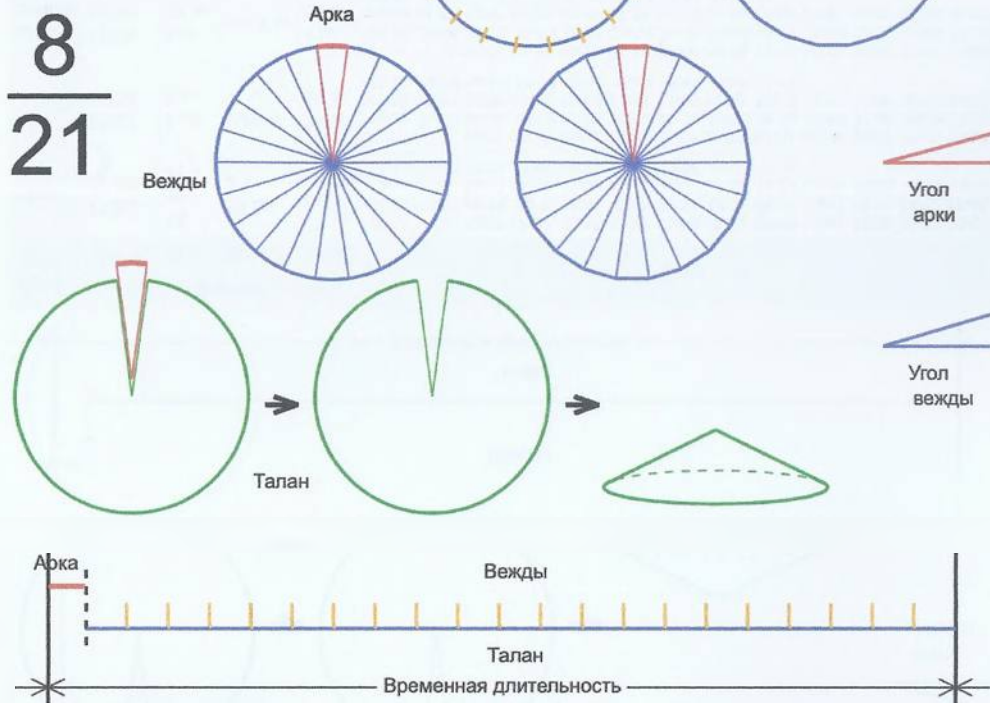

Час	13:30	2 м 46 с	3 м 1 с	2 с	13:31:22, 13:34:23, 13:37:24, 13:40:25, 13:43:25, 13:46:26, 13:49:27, 13:52:28, 13:55:28, 13:58:29, 14:01:30, 14:04:31, 14:07:31, 14:10:32, 14:13:33, 14:16:34, 14:19:34, 14:22:35, 14:25:36, 14:28:37

Число	Век	Угол
Арка	8	Кострома 16°
Вежды	21	Ярило 16.4286°
Талан	1	Правь 345°

Врем. длит.	Серед. арки	Длительности			Вехи
		Арка	Вежда	Затяг.	
Лето	21/06 12:30	15 дн 5 ч	16 дн 16 ч	5 ч 28 м	29/06 03:07, 15/07 19:09, 01/08 11:11, 18/08 03:13, 03/09 19:16, 20/09 11:18, 07/10 03:20, 23/10 19:22, 09/11 11:24, 26/11 03:26, 12/12 19:28, 29/12 11:31, 15/01 03:33, 31/01 19:35, 17/02 11:37, 06/03 03:39, 22/03 19:41, 08/04 11:43, 25/04 03:46, 11/05 19:48, 28/05 11:50, 14/06 03:52
Месяц	21/07 12:30	1 дн 6 ч	1 дн 8 ч	27 м	22/07 03:30, 23/07 12:21, 24/07 21:12, 26/07 06:04, 27/07 14:55, 28/07 23:47, 30/07 08:38, 31/07 17:30, 02/08 02:21, 03/08 11:12, 04/08 20:04, 06/08 04:55, 07/08 13:47, 08/08 22:38, 10/08 07:30, 11/08 16:21, 13/08 01:12, 14/08 10:04, 15/08 18:55, 17/08 03:47, 18/08 12:38, 19/08 21:30
Шест дница	27/06 12:30	6 ч	6 ч 34 м	5 м 24 с	27/06 15:30, 27/06 22:04, 28/06 04:38, 28/06 11:12, 28/06 17:47, 29/06 00:21, 29/06 06:55, 29/06 13:30, 29/06 20:04, 30/06 02:38, 30/06 09:12, 30/06 15:47, 30/06 22:21, 01/07 04:55, 01/07 11:30, 01/07 18:04, 02/07 00:38, 02/07 07:12, 02/07 13:47, 02/07 20:21, 03/07 02:55, 03/07 09:30
Сутки	12:30	1 ч	1 ч 5 м	54 с	13:00:00, 14:05:42, 15:11:25, 16:17:08, 17:22:51, 18:28:34, 19:34:17, 20:40:00, 21:45:42, 22:51:25, 23:57:08, 01:02:51, 02:08:34, 03:14:17, 04:20:00, 05:25:42, 06:31:25, 07:37:08, 08:42:51, 09:48:34, 10:54:17, 12:00:00
Час	13:30	2 м 30 с	2 м 44 с	2 с	13:31:15, 13:33:59, 13:36:43, 13:39:27, 13:42:12, 13:44:56, 13:47:40, 13:50:25, 13:53:09, 13:55:53, 13:58:37, 14:01:22, 14:04:06, 14:06:50, 14:09:35, 14:12:19, 14:15:03, 14:17:47, 14:20:32, 14:23:16, 14:26:00, 14:28:45

Час	13:30	2 м 38 с	2 м 52 с	2 с	13:31:18, 13:34:10, 13:37:03, 13:39:55, 13:42:47, 13:45:39, 13:48:31, 13:51:23, 13:54:15, 13:57:07, 14:00:00, 14:02:52, 14:05:44, 14:08:36, 14:11:28, 14:14:20, 14:17:12, 14:20:04, 14:22:57, 14:25:49, 14:28:41

Число	Век	Угол
Арка	8	Кострома 14.3182°
Вежды	22	Велеса 15.7128°
Талан	1	Правь 345.6818°