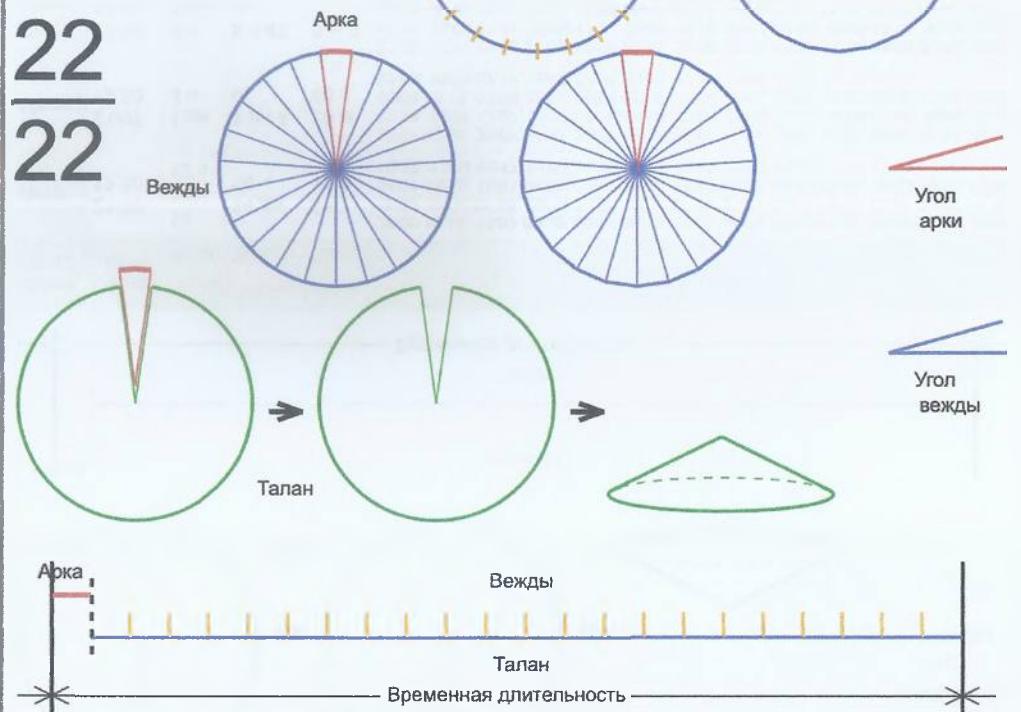

Врем. длит.	Серед. арки	Длительности			Вехи
		Арка	Вежда	Затяг.	
Лето	21/06 12:30	15 дн 20 ч	15 дн 21 ч	5 ч 42 м	29/06 10:40, 15/07 07:50, 31/07 05:00, 16/08 02:10, 31/08 23:20, 16/09 20:30, 02/10 17:40, 18/10 14:50, 03/11 12:00, 19/11 09:10, 05/12 06:20, 21/12 03:30, 06/01 00:39, 21/01 21:49, 06/02 18:59, 22/02 16:09, 10/03 13:19, 26/03 10:29, 11/04 07:39, 27/04 04:49, 13/05 01:59, 28/05 23:09, 13/06 20:19
Месяц	21/07 12:30	1 дн 7 ч	1 дн 7 ч	28 м 7 с	22/07 04:07, 23/07 11:25, 24/07 18:44, 26/07 02:02, 27/07 09:20, 28/07 16:39, 29/07 23:57, 31/07 07:16, 01/08 14:34, 02/08 21:53, 04/08 05:11, 05/08 12:30, 06/08 19:48, 08/08 03:06, 09/08 10:25, 10/08 17:43, 12/08 01:02, 13/08 08:20, 14/08 15:39, 15/08 22:57, 17/08 06:15, 18/08 13:34, 19/08 20:52
Шест дница	27/06 12:30	6 ч 14 м	6 ч 15 м	5 м 37 с	27/06 15:37, 27/06 21:53, 28/06 04:08, 28/06 10:24, 28/06 16:40, 28/06 22:55, 29/06 05:11, 29/06 11:27, 29/06 17:42, 29/06 23:58, 30/06 06:14, 30/06 12:30, 30/06 18:45, 01/07 01:01, 01/07 07:17, 01/07 13:32, 01/07 19:48, 02/07 02:04, 02/07 08:19, 02/07 14:35, 02/07 20:51, 03/07 03:06, 03/07 09:22
Сутки	12:30	1 ч 2 м	1 ч 2 м	56 с	13:01:14, 14:03:51, 15:06:28, 16:09:05, 17:11:41, 18:14:18, 19:16:55, 20:19:32, 21:22:09, 22:24:46, 23:27:23, 00:30:00, 01:32:36, 02:35:13, 03:37:50, 04:40:27, 05:43:04, 06:45:41, 07:48:18, 08:50:54, 09:53:31, 10:56:08, 11:58:45
Час	13:30	2 м 36 с	2 м 37 с	2 с	13:31:18, 13:33:54, 13:36:31, 13:39:07, 13:41:44, 13:44:20, 13:46:57, 13:49:33, 13:52:10, 13:54:46, 13:57:23, 14:00:00, 14:02:36, 14:05:13, 14:07:49, 14:10:26, 14:13:02, 14:15:39, 14:18:15, 14:20:52, 14:23:28, 14:26:05, 14:28:41