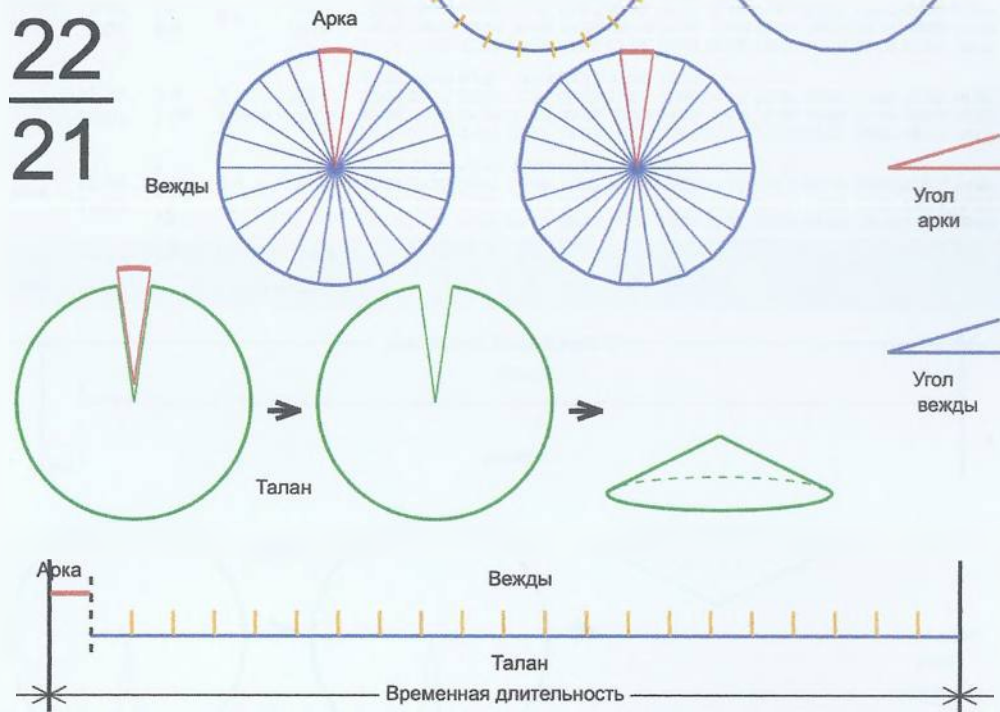

Арка	22	Велеса	16.3636°
Вежды	21	Ярило	16.3636°
Талан	1	Правь	343.6364"

22
21

Врем. длит.	Серед. арки	Длительности			Вехи
		Арка	Вежда	Затяг.	
Лето	21/06 12:30	16 дн 14 ч	16 дн 14 ч	5 ч 58 м	29/06 19:43, 16/07 10:10, 02/08 00:38, 18/08 15:05, 04/09 05:32, 20/09 20:00, 07/10 10:27, 24/10 00:54, 09/11 15:21, 26/11 05:49, 12/12 20:16, 29/12 10:43, 15/01 01:10, 31/01 15:38, 17/02 06:05, 05/03 20:32, 22/03 11:00, 08/04 01:27, 24/04 15:54, 11/05 06:21, 27/05 20:49, 13/06 11:16
Месяц	21/07 12:30	1 дн 8 ч	1 дн 8 ч	29 м 27 с	22/07 04:51, 23/07 13:35, 24/07 22:19, 26/07 07:02, 27/07 15:46, 29/07 00:30, 30/07 09:13, 31/07 17:57, 02/08 02:40, 03/08 11:24, 04/08 20:08, 06/08 04:51, 07/08 13:35, 08/08 22:19, 10/08 07:02, 11/08 15:46, 13/08 00:30, 14/08 09:13, 15/08 17:57, 17/08 02:40, 18/08 11:24, 19/08 20:08
Шест дница	27/06 12:30	6 ч 32 м	6 ч 32 м	5 м 53 с	27/06 15:46, 27/06 22:19, 28/06 04:51, 28/06 11:24, 28/06 17:57, 29/06 00:30, 29/06 07:02, 29/06 13:35, 29/06 20:08, 30/06 02:40, 30/06 09:13, 30/06 15:46, 30/06 22:19, 01/07 04:51, 01/07 11:24, 01/07 17:57, 02/07 00:30, 02/07 07:02, 02/07 13:35, 02/07 20:08, 03/07 02:40, 03/07 09:13
Сутки	12:30	1 ч 5 м	1 ч 5 м	59 с	13:02:43, 14:08:10, 15:13:38, 16:19:05, 17:24:32, 18:30:00, 19:35:27, 20:40:54, 21:46:21, 22:51:49, 23:57:16, 01:02:43, 02:08:10, 03:13:38, 04:19:05, 05:24:32, 06:30:00, 07:35:27, 08:40:54, 09:46:21, 10:51:49, 11:57:16
Час	13:30	2 м 44 с	2 м 44 с	2 с	13:31:21, 13:34:05, 13:36:49, 13:39:32, 13:42:16, 13:45:00, 13:47:43, 13:50:27, 13:53:10, 13:55:54, 13:58:38, 14:01:21, 14:04:05, 14:06:49, 14:09:32, 14:12:16, 14:15:00, 14:17:43, 14:20:27, 14:23:10, 14:25:54, 14:28:38

Арка	22	Велеса	15.6198°
Вежды	22	Велеса	15.6536°
Талан	1	Правь	344.3802"

22
22