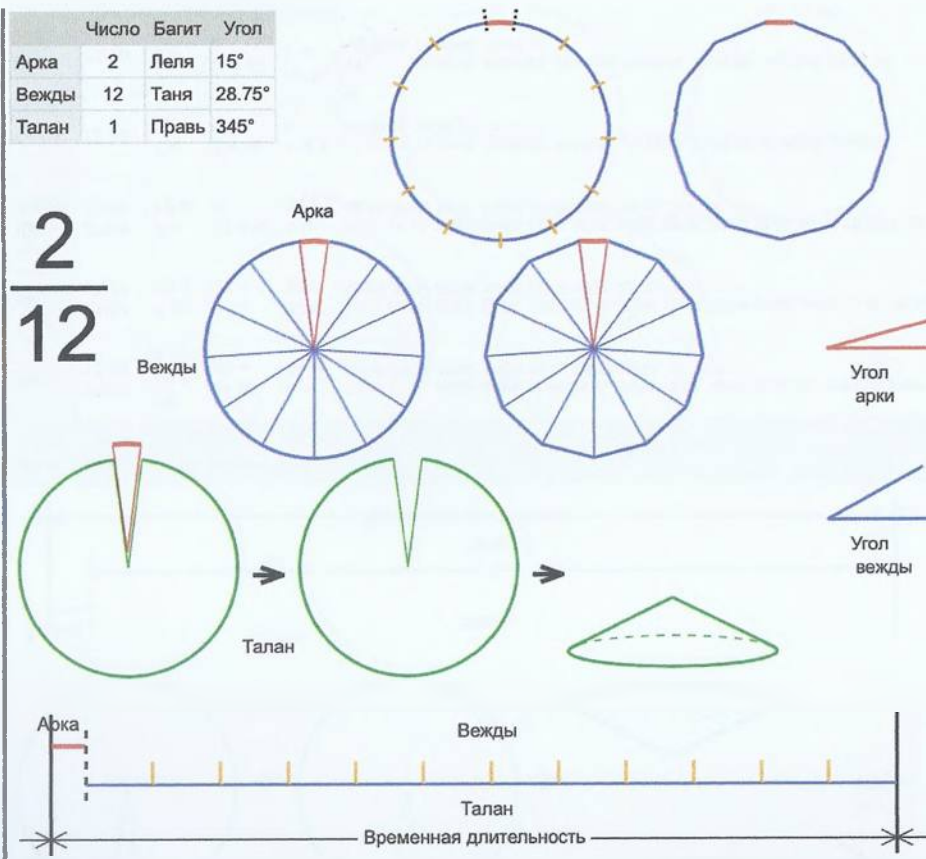

Врем. длит.	Серед. арки	Длительности			Вехи
		Арка	Вежда	Затяг.	
Лето	21/06 12:30	15 дн 5 ч	29 дн 4 ч	5 ч 28 м	29/06 03:07, 28/07 07:11, 26/08 11:15, 24/09 15:18, 23/10 19:22, 21/11 23:26, 21/12 03:30, 19/01 07:33, 17/02 11:37, 18/03 15:41, 16/04 19:45, 15/05 23:48, 14/06 03:52
Месяц	21/07 12:30	1 дн 6 ч	2 дн 9 ч	27 м	22/07 03:30, 24/07 13:00, 26/07 22:30, 29/07 08:00, 31/07 17:30, 03/08 03:00, 05/08 12:30, 07/08 22:00, 10/08 07:30, 12/08 17:00, 15/08 02:30, 17/08 12:00, 19/08 21:30
Шест дница	27/06 12:30	6 ч	11 ч 30 м	5 м 24 с	27/06 15:30, 28/06 03:00, 28/06 14:30, 29/06 02:00, 29/06 13:30, 30/06 01:00, 30/06 12:30, 01/07 00:00, 01/07 11:30, 01/07 23:00, 02/07 10:30, 02/07 22:00, 03/07 09:30
Сутки	12:30	1 ч	1 ч 55 м	54 с	13:00:00, 14:55:00, 16:50:00, 18:45:00, 20:40:00, 22:35:00, 00:30:00, 02:25:00, 04:20:00, 06:15:00, 08:10:00, 10:05:00, 12:00:00
Час	13:30	2 м 30 с	4 м 48 с	2 с	13:31:15, 13:36:02, 13:40:50, 13:45:37, 13:50:25, 13:55:12, 14:00:00, 14:04:47, 14:09:35, 14:14:22, 14:19:10, 14:23:57, 14:28:45