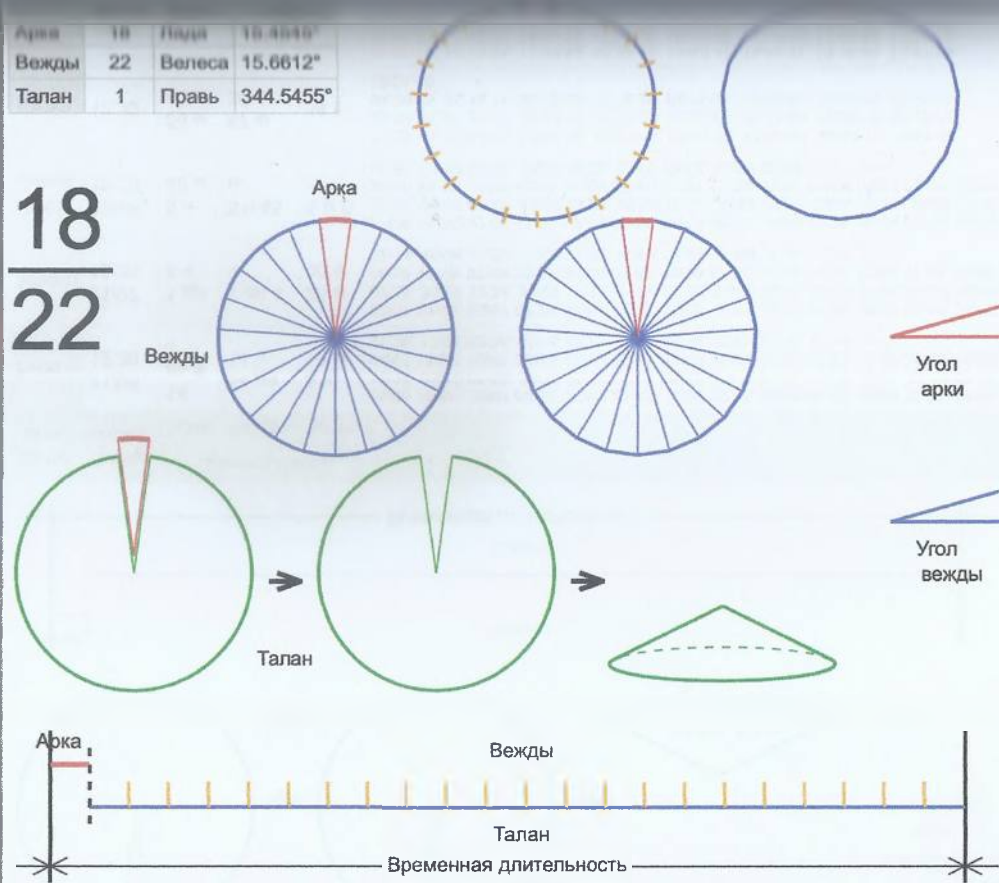

Врем. длит.	Серед. арки	Длительности			Вехи
			Арка	Вежда	Затыг.	
Лето	21/06 12:30	15 дн 16 ч	15 дн 21 ч	5 ч 38 м	29/06 08:39, 15/07 06:00, 31/07 03:21, 16/08 00:42, 31/08 22:03, 16/09 19:24, 02/10 16:45, 18/10 14:06, 03/11 11:27, 19/11 08:48, 05/12 06:09, 21/12 03:30, 06/01 00:50, 21/01 22:11, 06/02 19:32, 22/02 16:53, 10/03 14:14, 26/03 11:35, 11/04 08:56, 27/04 06:17, 13/05 03:38, 29/05 00:59, 13/06 22:20	
Месяц	21/07 12:30	1 дн 6 ч	1 дн 7 ч	27 м 49 с	22/07 03:57, 23/07 11:16, 24/07 18:35, 26/07 01:55, 27/07 09:14, 28/07 16:33, 29/07 23:53, 31/07 07:12, 01/08 14:31, 02/08 21:51, 04/08 05:10, 05/08 12:30, 06/08 19:49, 08/08 03:08, 09/08 10:28, 10/08 17:47, 12/08 01:06, 13/08 08:26, 14/08 15:45, 15/08 23:04, 17/08 06:24, 18/08 13:43, 19/08 21:02	
Шест дница	27/06 12:30	6 ч 10 м	6 ч 15 м	5 м 34 с	27/06 15:35, 27/06 21:51, 28/06 04:07, 28/06 10:23, 28/06 16:38, 28/06 22:54, 29/06 05:10, 29/06 11:26, 29/06 17:42, 29/06 23:58, 30/06 06:14, 30/06 12:30, 30/06 18:45, 01/07 01:01, 01/07 07:17, 01/07 13:33, 01/07 19:49, 02/07 02:05, 02/07 08:21, 02/07 14:36, 02/07 20:52, 03/07 03:08, 03/07 09:24	
Сутки	12:30	1 ч 1 м	1 ч 2 м	56 с	13:00:54, 14:03:33, 15:06:11, 16:08:50, 17:11:29, 18:14:07, 19:16:46, 20:19:25, 21:22:03, 22:24:42, 23:27:21, 00:30:00, 01:32:38, 02:35:17, 03:37:56, 04:40:34, 05:43:13, 06:45:52, 07:48:30, 08:51:09, 09:53:48, 10:56:26, 11:59:05	
Час	13:30	2 м 35 с	2 м 37 с	2 с	13:31:17, 13:33:53, 13:36:30, 13:39:07, 13:41:43, 13:44:20, 13:46:56, 13:49:33, 13:52:10, 13:54:46, 13:57:23, 14:00:00, 14:02:36, 14:05:13, 14:07:49, 14:10:26, 14:13:03, 14:15:39, 14:18:16, 14:20:52, 14:23:29, 14:26:06, 14:28:42