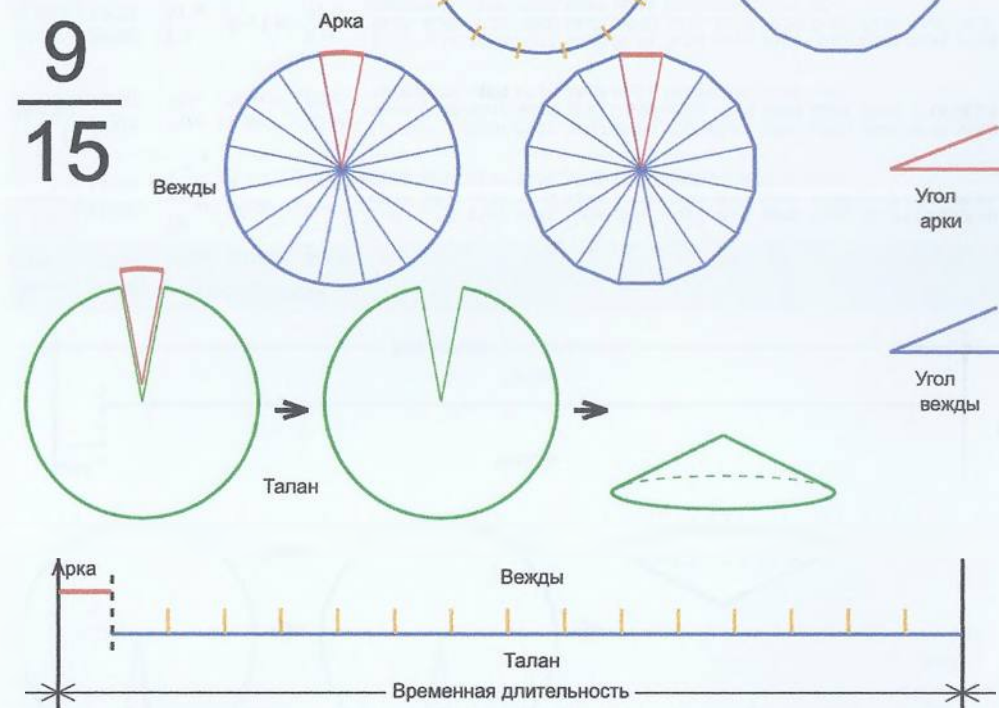

Час 13:30 4 м 6 с 4 м 18 с 4 с 13:32:03, 13:36:21, 13:40:39, 13:44:57, 13:49:15, 13:53:33, 13:57:51, 14:02:08, 14:06:26, 14:10:44, 14:15:02, 14:19:20, 14:23:38, 14:27:56

Число	Векст	Угол
Арка	9 Самарга	21.3333°
Вексты	15 Свентовит	22.5778°
Талан	1 Правь	338.6667°

9
15

Врем. длит.	Серед. арки	Длительности			Вехи
		Арка	Векста	Затяг.	
Лето	21/06 12:30	21 дн 15 ч	22 дн 21 ч	7 ч 47 м	02/07 08:14, 25/07 06:00, 17/08 03:46, 09/09 01:32, 01/10 23:18, 24/10 21:04, 16/11 18:50, 09/12 16:36, 01/01 14:23, 24/01 12:09, 16/02 09:55, 11/03 07:41, 03/04 05:27, 26/04 03:13, 19/05 00:59, 10/06 22:46
Месяц	21/07 12:30	1 дн 18 ч	1 дн 21 ч	38 м 24 с	22/07 09:50, 24/07 06:59, 26/07 04:08, 28/07 01:18, 29/07 22:27, 31/07 19:36, 02/08 16:46, 04/08 13:55, 06/08 11:04, 08/08 08:14, 10/08 05:23, 12/08 02:32, 13/08 23:42, 15/08 20:51, 17/08 18:00, 19/08 15:10
Шест дница	27/06 12:30	8 ч 32 м	9 ч 1 м	7 м 41 с	27/06 16:46, 28/06 01:47, 28/06 10:49, 28/06 19:51, 29/06 04:53, 29/06 13:55, 29/06 22:57, 30/06 07:59, 30/06 17:00, 01/07 02:02, 01/07 11:04, 01/07 20:06, 02/07 05:08, 02/07 14:10, 02/07 23:12, 03/07 08:14
Сутки	12:30	1 ч 25 м	1 ч 30 м	1 м 17 с	13:12:40, 14:42:58, 16:13:17, 17:43:36, 19:13:54, 20:44:13, 22:14:32, 23:44:50, 01:15:09, 02:45:28, 04:15:46, 05:46:05, 07:16:24, 08:46:42, 10:17:01, 11:47:20
Час	13:30	3 м 33 с	3 м 46 с	3 с	13:31:46, 13:35:32, 13:39:18, 13:43:04, 13:46:49, 13:50:35, 13:54:21, 13:58:07, 14:01:52, 14:05:38, 14:09:24, 14:13:10, 14:16:56, 14:20:41, 14:24:27, 14:28:13

Час 13:30 3 м 4 с 4 м 1 с 3 с 13:31:54, 13:35:55, 13:39:55, 13:43:56, 13:47:57, 13:51:58, 13:55:59, 14:00:00, 14:04:00, 14:08:01, 14:12:02, 14:16:03, 14:20:04, 14:24:04, 14:28:05

Число	Векст	Угол
Арка	9 Самарга	20°
Вексты	16 Мара	21.25°
Талан	1 Правь	340°

9
16