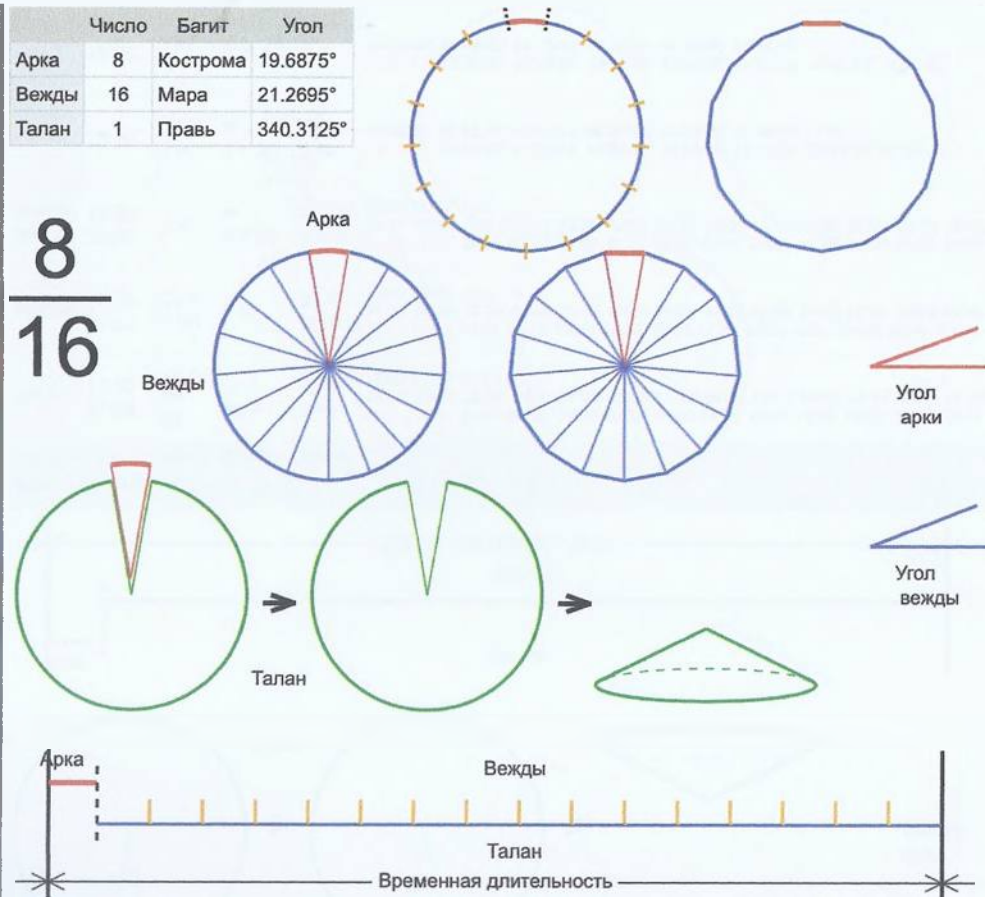

Врем. длит.	Серед. арки	Длительности			Веки
		Арка	Вежда	Затяг.	
Лето	21/06 12:30	19 дн 23 ч	21 дн 13 ч	7 ч 11 м	01/07 12:11, 23/07 02:06, 13/08 16:01, 04/09 05:56, 25/09 19:50, 17/10 09:45, 07/11 23:40, 29/11 13:35, 21/12 03:30, 11/01 17:24, 02/02 07:19, 23/02 21:14, 17/03 11:09, 08/04 01:03, 29/04 14:58, 21/05 04:53, 11/06 18:48
Месяц	21/07 12:30	1 дн 15 ч	1 дн 18 ч	35 м 26 с	22/07 08:11, 24/07 02:43, 25/07 21:15, 27/07 15:48, 29/07 10:20, 31/07 04:52, 01/08 23:25, 03/08 17:57, 05/08 12:30, 07/08 07:02, 09/08 01:34, 10/08 20:07, 12/08 14:39, 14/08 09:11, 16/08 03:44, 17/08 22:16, 19/08 16:48
Шест дница	27/06 12:30	7 ч 52 м	8 ч 30 м	7 м 5 с	27/06 16:26, 28/06 00:56, 28/06 09:27, 28/06 17:57, 29/06 02:28, 29/06 10:58, 29/06 19:29, 30/06 03:59, 30/06 12:30, 30/06 21:00, 01/07 05:30, 01/07 14:01, 01/07 22:31, 02/07 07:02, 02/07 15:32, 03/07 00:03, 03/07 08:33
Сутки	12:30	1 ч 18 м	1 ч 25 м	1 м 11 с	13:09:22, 14:34:27, 15:59:31, 17:24:36, 18:49:41, 20:14:45, 21:39:50, 23:04:55, 00:30:00, 01:55:04, 03:20:09, 04:45:14, 06:10:18, 07:35:23, 09:00:28, 10:25:32, 11:50:37