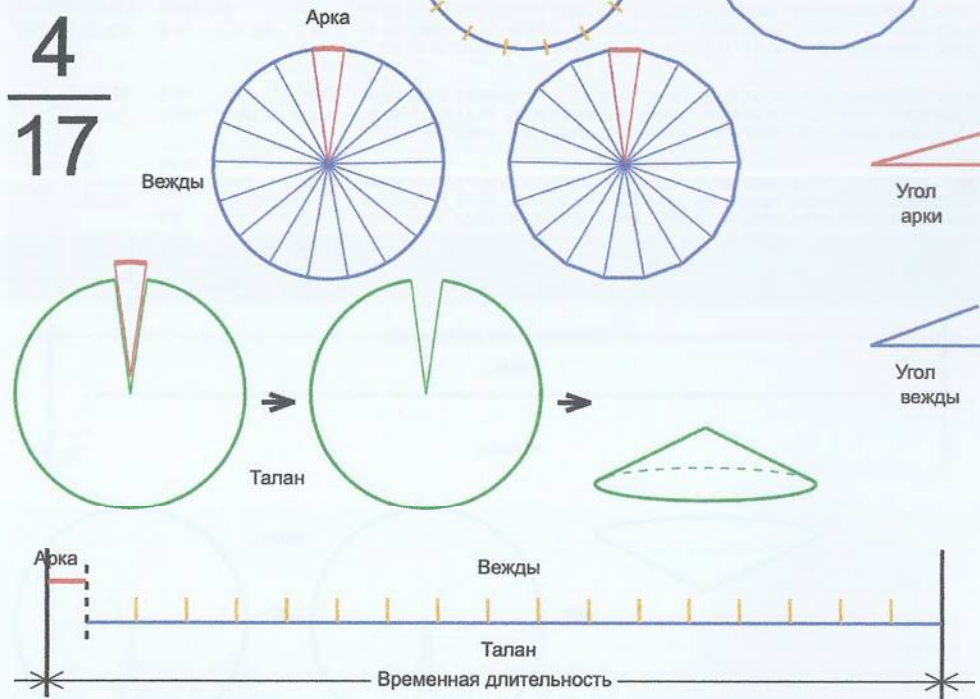

Час 13:30 3 м 3 м 48 с 3 с 13:31:30, 13:35:18, 13:39:06, 13:42:54, 13:46:42, 13:50:30, 13:54:18, 13:58:06, 14:01:54, 14:05:42, 14:09:30, 14:13:18, 14:17:06, 14:20:54, 14:24:42, 14:28:30

Час 13:30 2 м 49 с 3 м 34 с 3 с 13:31:24, 13:34:58, 13:38:33, 13:42:07, 13:45:42, 13:49:16, 13:52:51, 13:56:25, 14:00:00, 14:03:34, 14:07:08, 14:10:43, 14:14:17, 14:17:52, 14:21:26, 14:25:01, 14:28:35

Число	Важит	Угол
Арка	4	Явь 16.8624°
Вежды	17	Хорс 20.2422°
Талан	1	Правь 344.1176°

4
17

Врем. длит.	Серед. арки	Длительности			Вехи
		Арка	Вежда	Затяг.	
Лето	21/06 12:30	16 дн 2 ч	20 дн 12 ч	5 ч 48 м	29/06 13:52, 20/07 02:45, 09/08 15:39, 30/08 04:33, 19/09 17:27, 10/10 06:21, 30/10 19:15, 20/11 08:09, 10/12 21:03, 31/12 09:56, 20/01 22:50, 10/02 11:44, 03/03 00:38, 23/03 13:32, 13/04 02:26, 03/05 15:20, 24/05 04:14, 13/06 17:07
Месяц	21/07 12:30	1 дн 7 ч	1 дн 16 ч	28 м 35 с	22/07 04:22, 23/07 20:52, 25/07 13:21, 27/07 05:50, 28/07 22:19, 30/07 14:48, 01/08 07:17, 02/08 23:46, 04/08 16:15, 06/08 08:44, 08/08 01:13, 09/08 17:42, 11/08 10:11, 13/08 02:40, 14/08 19:09, 16/08 11:38, 18/08 04:07, 19/08 20:37
Шест дница	27/06 12:30	6 ч 21 м	8 ч 5 м	5 м 43 с	27/06 15:40, 27/06 23:46, 28/06 07:52, 28/06 15:58, 29/06 00:03, 29/06 08:09, 29/06 16:15, 30/06 00:21, 30/06 08:27, 30/06 16:32, 01/07 00:38, 01/07 08:44, 01/07 16:50, 02/07 00:56, 02/07 09:01, 02/07 17:07, 03/07 01:13, 03/07 09:19
Сутки	12:30	1 ч 3 м	1 ч 20 м	57 с	13:01:45, 14:22:44, 15:43:42, 17:04:40, 18:25:38, 19:46:36, 21:07:34, 22:28:32, 23:49:30, 01:10:29, 02:31:27, 03:52:25, 05:13:23, 06:34:21, 07:55:19, 09:16:17, 10:37:15, 11:58:14
Час	13:30	2 м 39 с	3 м 22 с	2 с	13:31:19, 13:34:41, 13:38:04, 13:41:26, 13:44:49, 13:48:11, 13:51:33, 13:54:56, 13:58:18, 14:01:41, 14:05:03, 14:08:26, 14:11:48, 14:15:10, 14:18:33, 14:21:55, 14:25:18, 14:28:40

Число	Важит	Угол
Арка	4	Явь 15°
Вежды	18	Лада 19.1667°
Талан	1	Правь 345°

4
18