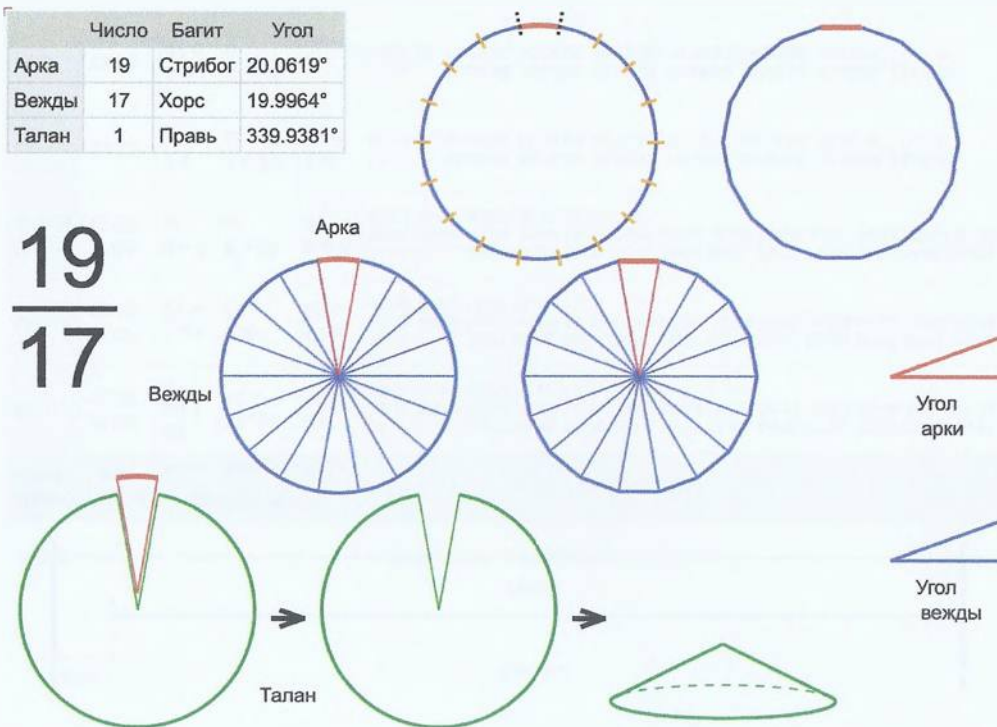

Число	Багит	Угол
Арка	19	Стрибог	20.0619°
Вежды	17	Хорс	19.9964°
Талан	1	Правь	339.9381°

19
—
17

Врем. длит.	Серед. арки	Длительности			Вехи
		Арка	Вежда	Затяг.	
Лето	21/06 12:30	20 дн 8 ч	20 дн 6 ч	7 ч 18 м	01/07 16:45, 21/07 23:39, 11/08 06:34, 31/08 13:29, 20/09 20:23, 11/10 03:18, 31/10 10:13, 20/11 17:07, 11/12 00:02, 31/12 06:57, 20/01 13:52, 09/02 20:46, 02/03 03:41, 22/03 10:36, 11/04 17:30, 02/05 00:25, 22/05 07:20, 11/06 14:14
Месяц	21/07 12:30	1 дн 16 ч	1 дн 15 ч	35 м 60 с	22/07 08:33, 24/07 00:33, 25/07 16:32, 27/07 08:32, 29/07 00:31, 30/07 16:31, 01/08 08:31, 03/08 00:30, 04/08 16:30, 06/08 08:29, 08/08 00:29, 09/08 16:28, 11/08 08:28, 13/08 00:28, 14/08 16:27, 16/08 08:27, 18/08 00:26, 19/08 16:26
Шест дница	27/06 12:30	8 ч 1 м	7 ч 59 м	7 м 12 с	27/06 16:30, 28/06 00:30, 28/06 08:30, 28/06 16:30, 29/06 00:30, 29/06 08:30, 29/06 16:30, 30/06 00:30, 30/06 08:30, 30/06 16:29, 01/07 00:29, 01/07 08:29, 01/07 16:29, 02/07 00:29, 02/07 08:29, 02/07 16:29, 03/07 00:29, 03/07 08:29
Сутки	12:30	1 ч 20 м	1 ч 19 м	1 м 12 с	13:10:07, 14:30:06, 15:50:05, 17:10:04, 18:30:03, 19:50:03, 21:10:02, 22:30:01, 23:50:00, 01:09:59, 02:29:58, 03:49:57, 05:09:56, 06:29:56, 07:49:55, 09:09:54, 10:29:53, 11:49:52

	Число	Багит	Угол
Арка	19	Стрибог	18.9474°
Вежды	18	Лада	18.9474°
Талан	1	Правь	341.0526°

19
—
18