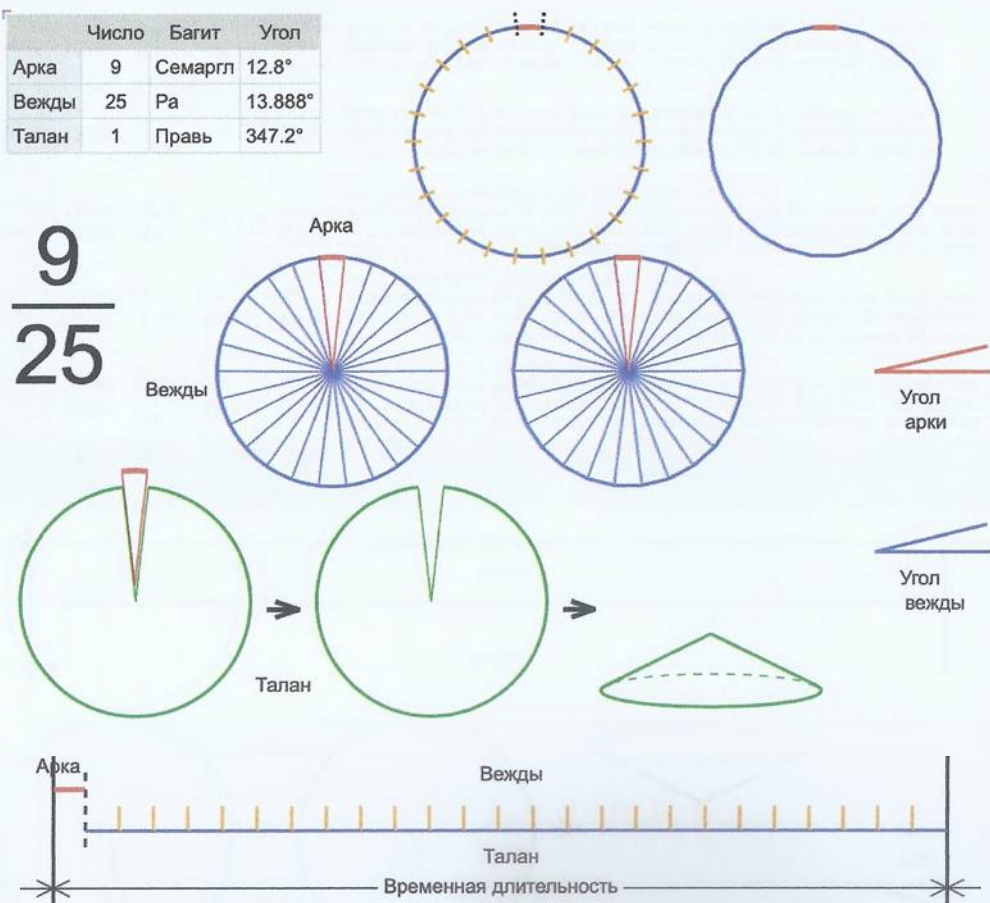

Число	Багит	Угол
Арка	9	Семаргл	12.8°
Вежды	25	Ра	13.888°
Талан	1	Правь	347.2°

9
—
25

Врем. длит.	Серед. арки	Длительности			Вехи
		Арка	Вежда	Затяг.	
Лето	21/06 12:30	12 дн 23 ч	14 дн 2 ч	4 ч 40 м	28/06 00:20, 12/07 02:30, 26/07 04:41, 09/08 06:51, 23/08 09:01, 06/09 11:12, 20/09 13:22, 04/10 15:32, 18/10 17:43, 01/11 19:53, 15/11 22:04, 30/11 00:14, 14/12 02:24, 28/12 04:35, 11/01 06:45, 25/01 08:55, 08/02 11:06, 22/02 13:16, 08/03 15:27, 22/03 17:37, 05/04 19:47, 19/04 21:58, 04/05 00:08, 18/05 02:18, 01/06 04:29, 15/06 06:39
Месяц	21/07 12:30	1 дн 1 ч	1 дн 3 ч	23 м 2 с	22/07 01:18, 23/07 05:04, 24/07 08:51, 25/07 12:37, 26/07 16:24, 27/07 20:10, 28/07 23:57, 30/07 03:43, 31/07 07:30, 01/08 11:17, 02/08 15:03, 03/08 18:50, 04/08 22:36, 06/08 02:23, 07/08 06:09, 08/08 09:56, 09/08 13:42, 10/08 17:29, 11/08 21:16, 13/08 01:02, 14/08 04:49, 15/08 08:35, 16/08 12:22, 17/08 16:08, 18/08 19:55, 19/08 23:42
Шест дница	27/06 12:30	5 ч 7 м	5 ч 33 м	4 м 36 с	27/06 15:03, 27/06 20:36, 28/06 02:10, 28/06 07:43, 28/06 13:16, 28/06 18:50, 29/06 00:23, 29/06 05:56, 29/06 11:30, 29/06 17:03, 29/06 22:36, 30/06 04:10, 30/06 09:43, 30/06 15:16, 30/06 20:49, 01/07 02:23, 01/07 07:56, 01/07 13:29, 01/07 19:03, 02/07 00:36, 02/07 06:09, 02/07 11:43, 02/07 17:16, 02/07 22:49, 03/07 04:23, 03/07 09:56
Сутки	12:30	51 м 12 с	55 м 33 с	48 с	12:55:36, 13:51:09, 14:46:42, 15:42:15, 16:37:48, 17:33:21, 18:28:54, 19:24:27, 20:20:00, 21:15:34, 22:11:07, 23:06:40, 00:02:13, 00:57:46, 01:53:19, 02:48:52, 03:44:25, 04:39:59, 05:36:32, 06:31:05, 07:26:38, 08:22:11, 09:17:44, 10:13:17, 11:08:50