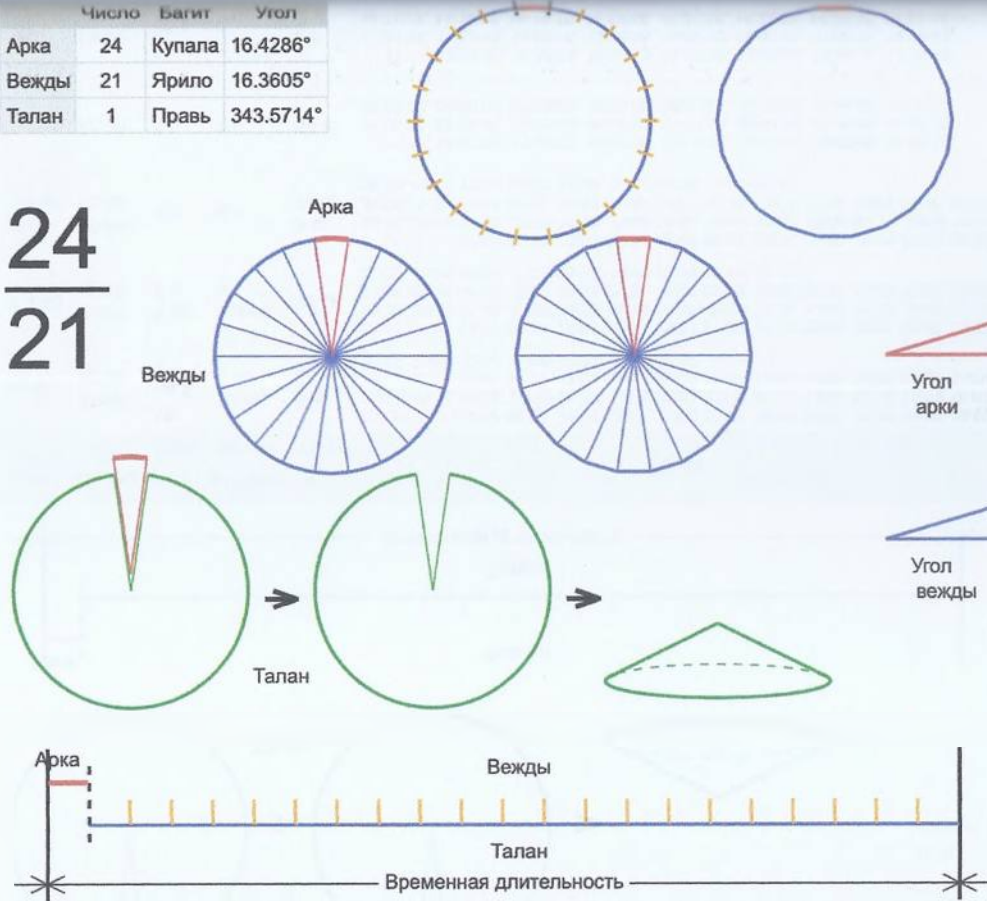

Число	Багит	Угол
Арка	24	Купала	16.4286°
Вежды	21	Ярило	16.3605°
Талан	1	Правь	343.5714°

24
21

Врем. длит.	Серед. арки	Длительности			Вехи
		Арка	Вежда	Затяг.	
Лето	21/06 12:30	16 дн 16 ч	16 дн 14 ч	5 ч 58 м	29/06 20:31, 16/07 10:53, 02/08 01:16, 18/08 15:39, 04/09 06:02, 20/09 20:24, 07/10 10:47, 24/10 01:10, 09/11 15:33, 26/11 05:55, 12/12 20:18, 29/12 10:41, 15/01 01:04, 31/01 15:26, 17/02 05:49, 05/03 20:12, 22/03 10:35, 08/04 00:57, 24/04 15:20, 11/05 05:43, 27/05 20:06, 13/06 10:28
Месяц	21/07 12:30	1 дн 8 ч	1 дн 8 ч	29 м 27 с	22/07 04:55, 23/07 13:38, 24/07 22:22, 26/07 07:05, 27/07 15:48, 29/07 00:32, 30/07 09:15, 31/07 17:58, 02/08 02:41, 03/08 11:25, 04/08 20:08, 06/08 04:51, 07/08 13:34, 08/08 22:18, 10/08 07:01, 11/08 15:44, 13/08 00:27, 14/08 09:11, 15/08 17:54, 17/08 02:37, 18/08 11:21, 19/08 20:04
Шест дница	27/06 12:30	6 ч 34 м	6 ч 32 м	5 м 53 с	27/06 15:47, 27/06 22:19, 28/06 04:52, 28/06 11:25, 28/06 17:57, 29/06 00:30, 29/06 07:03, 29/06 13:35, 29/06 20:08, 30/06 02:41, 30/06 09:13, 30/06 15:46, 30/06 22:18, 01/07 04:51, 01/07 11:24, 01/07 17:56, 02/07 00:29, 02/07 07:02, 02/07 13:34, 02/07 20:07, 03/07 02:40, 03/07 09:12
Сутки	12:30	1 ч 5 м	1 ч 5 м	59 с	13:02:51, 14:08:17, 15:13:44, 16:19:11, 17:24:37, 18:30:04, 19:35:30, 20:40:57, 21:46:23, 22:51:50, 23:57:16, 01:02:43, 02:08:09, 03:13:36, 04:19:02, 05:24:29, 06:29:55, 07:35:22, 08:40:48, 09:46:15, 10:51:42, 11:57:08
Час	13:30	2 м 44 с	2 м 44 с	2 с	13:31:22, 13:34:05, 13:36:49, 13:39:32, 13:42:16, 13:45:00, 13:47:43, 13:50:27, 13:53:10, 13:55:54, 13:58:38, 14:01:21, 14:04:05, 14:06:49, 14:09:32, 14:12:16, 14:14:59, 14:17:43, 14:20:27, 14:23:10, 14:25:54, 14:28:37

	Число	Багит	Угол
Арка	24	Купала	15.6818°
Вежды	22	Велеса	15.6508°
Талан	1	Правь	344.3182°

24
22