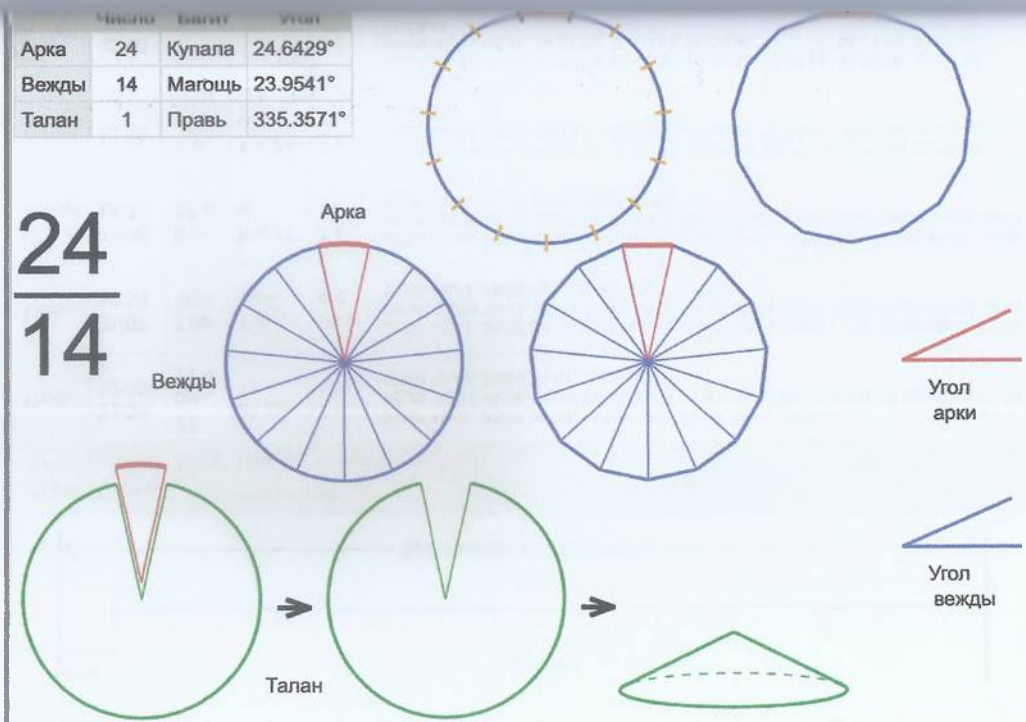

Врем. длит.	Серед. арки	Длительности			Вехи
		Арка	Вежда	Затяг.	
Лето	21/06 12:30	25 дн	24 дн 7 ч	8 ч 44 м	04/07 00:31, 28/07 07:48, 21/08 15:05, 14/09 22:22, 09/10 05:39, 02/11 12:56, 26/11 20:13, 21/12 03:30, 14/01 10:46, 07/02 18:03, 04/03 01:20, 28/03 08:37, 21/04 15:54, 15/05 23:11, 09/06 06:28
Месяц	21/07 12:30	2 дн 1 ч	1 дн 23 ч	43 м 7 с	22/07 13:08, 24/07 13:03, 26/07 12:57, 28/07 12:52, 30/07 12:46, 01/08 12:41, 03/08 12:35, 05/08 12:30, 07/08 12:24, 09/08 12:18, 11/08 12:13, 13/08 12:07, 15/08 12:02, 17/08 11:56, 19/08 11:51
Шест дница	27/06 12:30	9 ч 51 м	9 ч 34 м	8 м 37 с	27/06 17:25, 28/06 03:00, 28/06 12:35, 28/06 22:10, 29/06 07:45, 29/06 17:20, 30/06 02:55, 30/06 12:30, 30/06 22:04, 01/07 07:39, 01/07 17:14, 02/07 02:49, 02/07 12:24, 02/07 21:59, 03/07 07:34
Сутки	12:30	1 ч 38 м	1 ч 35 м	1 м 26 с	13:19:17, 14:55:06, 16:30:55, 18:06:44, 19:42:33, 21:18:22, 22:54:11, 00:30:00, 02:05:48, 03:41:37, 05:17:26, 06:53:15, 08:29:04, 10:04:53, 11:40:42
Час	13:30	4 м 6 с	3 м 60 с	4 с	13:32:03, 13:36:02, 13:40:02, 13:44:01, 13:48:01, 13:52:00, 13:56:00, 14:00:00, 14:03:59, 14:07:59, 14:11:58, 14:15:58, 14:19:57, 14:23:57, 14:27:56