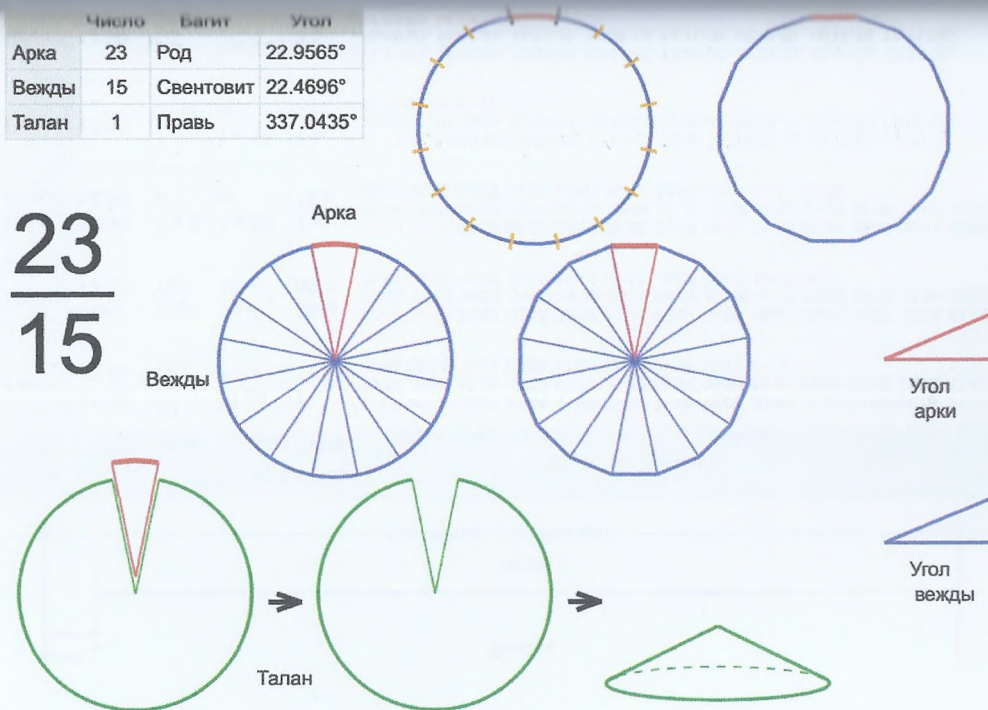

Час 13:30 4 м 4 м 17 4 с 13:31:13, 13:36:28, 13:40:45, 13:44:02, 13:49:18, 13:53:35, 13:57:51, 14:02:08, 14:06:24, 14:10:41, 14:14:57, 14:19:13, 14:23:31, 14:27:47

Число	Багит	Угол
Арка	23	Род 22.9565°
Вежды	15	Свентовит 22.4696°
Талан	1	Правь 337.0435°

23
15

Врем. длит.	Серед. арки	Длительности			Вехи
		Арка	Вежда	Затяг.	
Лето	21/06 12:30	23 дн 6 ч	22 дн 19 ч	8 ч 12 м	03/07 03:59, 25/07 23:07, 17/08 18:15, 09/09 13:23, 02/10 08:31, 25/10 03:39, 16/11 22:47, 09/12 17:55, 01/01 13:04, 24/01 08:12, 16/02 03:20, 10/03 22:28, 02/04 17:36, 25/04 12:44, 18/05 07:52, 10/06 03:00
Месяц	21/07 12:30	1 дн 21 ч	1 дн 20 ч	40 м 27 с	22/07 11:27, 24/07 08:23, 26/07 05:20, 28/07 02:16, 29/07 23:12, 31/07 20:09, 02/08 17:05, 04/08 14:01, 06/08 10:58, 08/08 07:54, 10/08 04:50, 12/08 01:47, 13/08 22:43, 15/08 19:39, 17/08 16:36, 19/08 13:32
Шест дница	27/06 12:30	9 ч 10 м	8 ч 59 м	8 м 5 с	27/06 17:05, 28/06 02:04, 28/06 11:04, 28/06 20:03, 29/06 05:02, 29/06 14:01, 29/06 23:01, 30/06 08:00, 30/06 16:59, 01/07 01:58, 01/07 10:58, 01/07 19:57, 02/07 04:56, 02/07 13:55, 02/07 22:55, 03/07 07:54
Сутки	12:30	1 ч 31 м	1 ч 29 м	1 м 21 с	13:15:54, 14:45:47, 16:15:40, 17:45:32, 19:15:25, 20:45:18, 22:15:10, 23:45:03, 01:14:56, 02:44:49, 04:14:41, 05:44:34, 07:14:27, 08:44:19, 10:14:12, 11:44:05
Час	13:30	3 м 50 с	3 м 45 с	3 с	13:31:54, 13:35:39, 13:39:24, 13:43:08, 13:46:53, 13:50:38, 13:54:22, 13:58:07, 14:01:52, 14:05:37, 14:09:21, 14:13:06, 14:16:51, 14:20:35, 14:24:20, 14:28:05

Час 13:30 4 м 4 м 17 4 с 13:31:02, 13:36:02, 13:40:02, 13:44:01, 13:48:01, 13:52:00, 13:56:00, 14:00:00, 14:04:00, 14:07:59, 14:11:58, 14:15:58, 14:19:57, 14:23:57, 14:27:57

Число	Багит	Угол
Арка	23	Род 21.5217°
Вежды	16	Мара 21.1549°
Талан	1	Правь 338.4783°

23
16