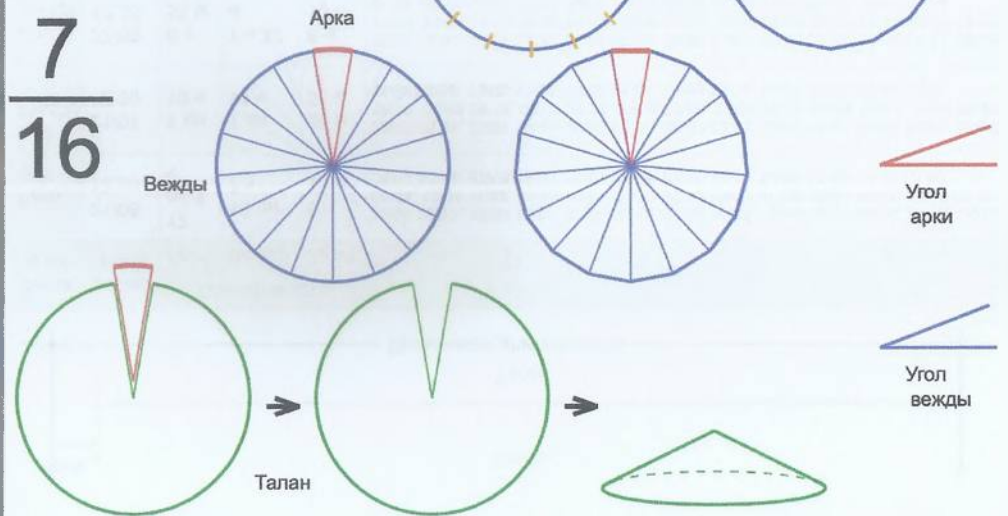

Врем. длит.	Серед. арки	Длительности			Вехи
		Арка	Вежда	Затяг.	
Лето	21/06 12:30	19 дн 13 ч	21 дн 14 ч	7 ч 2 м	01/07 07:18, 22/07 21:49, 13/08 12:21, 04/09 02:52, 25/09 17:24, 17/10 07:55, 07/11 22:27, 29/11 12:58, 21/12 03:30, 11/01 18:01, 02/02 08:32, 23/02 23:04, 17/03 13:35, 08/04 04:07, 29/04 18:38, 21/05 09:10, 11/06 23:41
Месяц	21/07 12:30	1 дн 14 ч	1 дн 18 ч	34 м 43 с	22/07 07:47, 24/07 02:22, 25/07 20:57, 27/07 15:33, 29/07 10:08, 31/07 04:43, 01/08 23:19, 03/08 17:54, 05/08 12:30, 07/08 07:05, 09/08 01:40, 10/08 20:16, 12/08 14:51, 14/08 09:26, 16/08 04:02, 17/08 22:37, 19/08 17:12
Шест дница	27/06 12:30	7 ч 42 м	8 ч 31 м	6 м 57 с	27/06 16:21, 28/06 00:52, 28/06 09:23, 28/06 17:54, 29/06 02:25, 29/06 10:56, 29/06 19:27, 30/06 03:58, 30/06 12:30, 30/06 21:01, 01/07 05:32, 01/07 14:03, 01/07 22:34, 02/07 07:05, 02/07 15:36, 03/07 00:07, 03/07 08:38
Сутки	12:30	1 ч 17 м	1 ч 25 м	1 м 9 с	13:08:34, 14:33:45, 15:58:55, 17:24:06, 18:49:17, 20:14:27, 21:39:38, 23:04:49, 00:30:00, 01:55:10, 03:20:21, 04:45:32, 06:10:42, 07:35:53, 09:01:04, 10:26:15, 11:51:25
Час	13:30	3 м 13 с	3 м 33 с	3 с	13:31:36, 13:35:09, 13:38:42, 13:42:15, 13:45:48, 13:49:21, 13:52:54, 13:56:27, 14:00:00, 14:03:32, 14:07:05, 14:10:38, 14:14:11, 14:17:44, 14:21:17, 14:24:50, 14:28:23