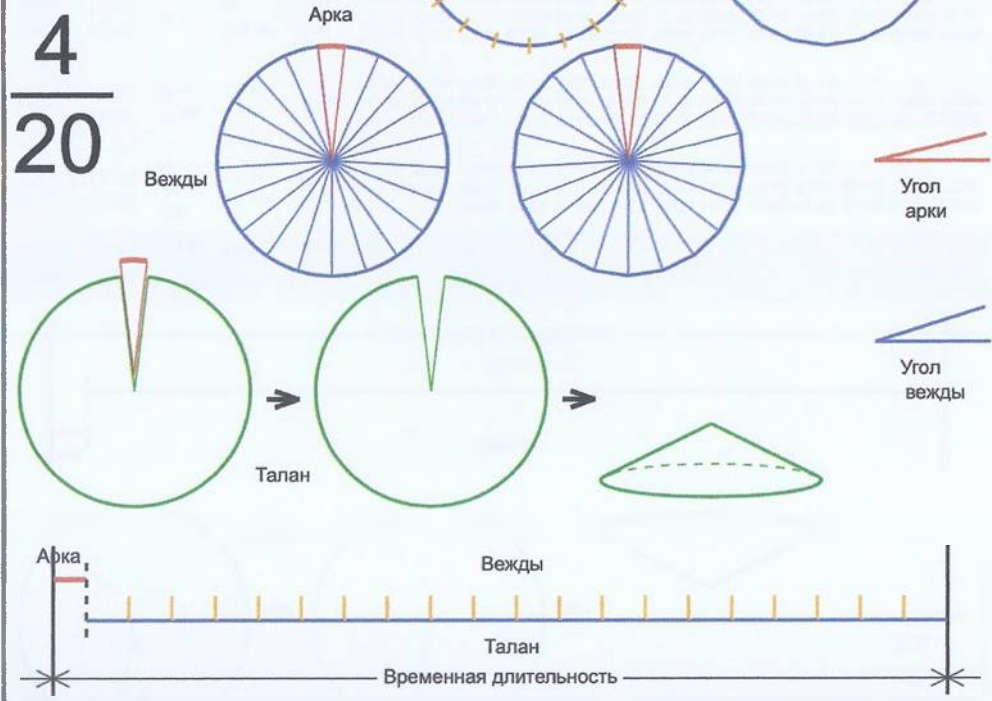

Врем. длит.	Серед. арки	Длительности			Вехи
		Арка	Вежда	Затяг.	
Лето	21/06 12:30	13 дн 16 ч	17 дн 13 ч	4 ч 55 м	28/06 08:51, 15/07 22:43, 02/08 12:35, 20/08 02:27, 06/09 16:19, 24/09 06:10, 11/10 20:02, 29/10 09:54, 15/11 23:46, 03/12 13:38, 21/12 03:30, 07/01 17:21, 25/01 07:13, 11/02 21:05, 01/03 10:57, 19/03 00:49, 05/04 14:40, 23/04 04:32, 10/05 18:24, 28/05 08:16, 14/06 22:08
Месяц	21/07 12:30	1 дн 3 ч	1 дн 10 ч	24 м 18 с	22/07 02:00, 23/07 12:39, 24/07 23:18, 26/07 09:57, 27/07 20:36, 29/07 07:15, 30/07 17:54, 01/08 04:33, 02/08 15:12, 04/08 01:51, 05/08 12:30, 06/08 23:09, 08/08 09:48, 09/08 20:27, 11/08 07:06, 12/08 17:45, 14/08 04:24, 15/08 15:03, 17/08 01:42, 18/08 12:21, 19/08 23:00
Шест дница	27/06 12:30	5 ч 24 м	6 ч 55 м	4 м 52 с	27/06 15:12, 27/06 22:07, 28/06 05:03, 28/06 11:59, 28/06 18:55, 29/06 01:51, 29/06 08:46, 29/06 15:42, 29/06 22:38, 30/06 05:34, 30/06 12:30, 30/06 19:25, 01/07 02:21, 01/07 09:17, 01/07 16:13, 01/07 23:09, 02/07 06:04, 02/07 13:00, 02/07 19:56, 03/07 02:52, 03/07 09:48
Сутки	12:30	54 м	1 ч 9 м	49 с	12:57:00, 14:06:18, 15:15:36, 16:24:54, 17:34:12, 18:43:30, 19:52:48, 21:02:06, 22:11:24, 23:20:42, 00:30:00, 01:39:18, 02:48:36, 03:57:54, 05:07:12, 06:16:30, 07:25:48, 08:35:06, 09:44:24, 10:53:42, 12:03:00