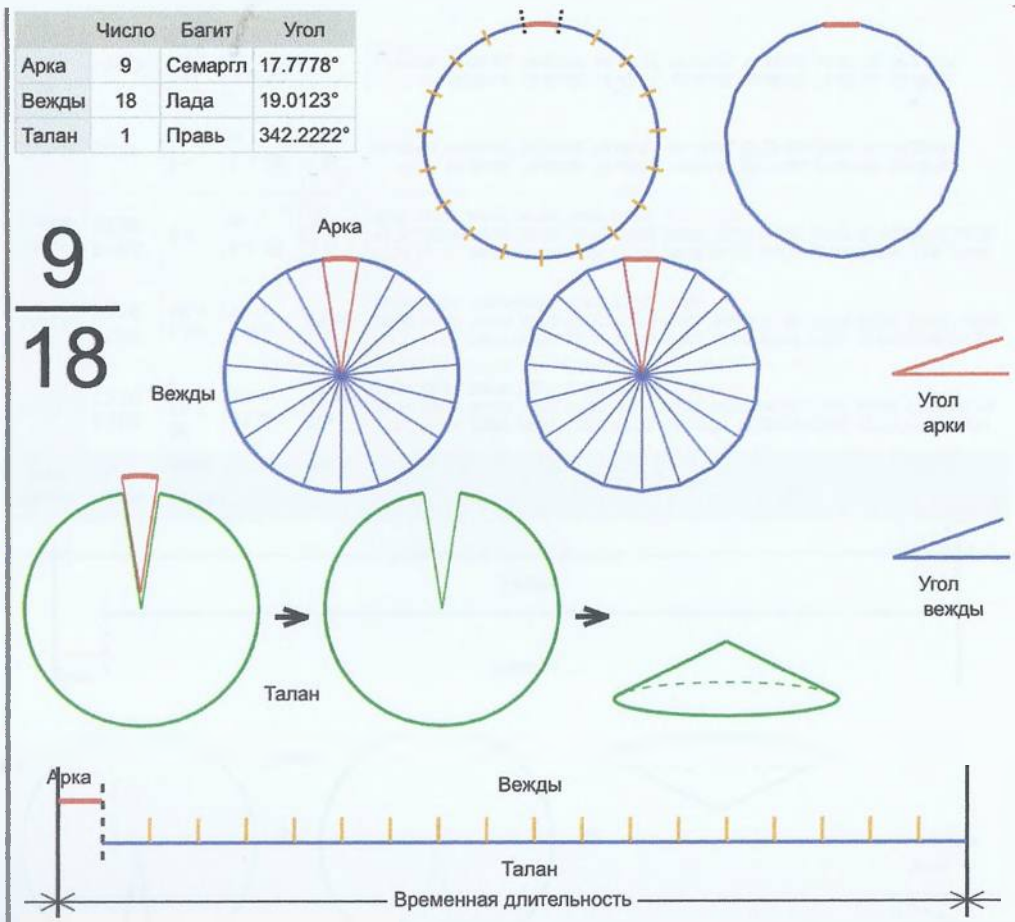

Врем. длит.	Серед. арки	Длительности			Вехи
		Арка	Вежда	Затыг.	
Лето	21/06 12:30	18 дн 6 ч	19 дн 6 ч	6 ч 29 м	30/06 12:56, 19/07 19:53, 08/08 02:50, 27/08 09:47, 15/09 16:44, 04/10 23:41, 24/10 06:38, 12/11 13:35, 01/12 20:32, 21/12 03:30, 09/01 10:27, 28/01 17:24, 17/02 00:21, 08/03 07:18, 27/03 14:15, 15/04 21:12, 05/05 04:09, 24/05 11:06, 12/06 18:03
Месяц	21/07 12:30	1 дн 11 ч	1 дн 14 ч	32 м	22/07 06:16, 23/07 20:18, 25/07 10:19, 27/07 00:21, 28/07 14:22, 30/07 04:24, 31/07 18:25, 02/08 08:27, 03/08 22:28, 05/08 12:30, 07/08 02:31, 08/08 16:32, 10/08 06:34, 11/08 20:35, 13/08 10:37, 15/08 00:38, 16/08 14:40, 18/08 04:41, 19/08 18:43
Шест дница	27/06 12:30	7 ч 6 м	7 ч 36 м	6 м 24 с	27/06 16:03, 27/06 23:39, 28/06 07:15, 28/06 14:52, 28/06 22:28, 29/06 06:04, 29/06 13:41, 29/06 21:17, 30/06 04:53, 30/06 12:30, 30/06 20:06, 01/07 03:42, 01/07 11:18, 01/07 18:55, 02/07 02:31, 02/07 10:07, 02/07 17:44, 03/07 01:20, 03/07 08:56
Сутки	12:30	1 ч 11 м	1 ч 16 м	1 м 4 с	13/05:33, 14:21:36, 15:37:39, 16:53:42, 18:09:45, 19:25:48, 20:41:51, 21:57:54, 23:13:57, 00:30:00, 01:46:02, 03:02:05, 04:18:08, 05:34:11, 06:50:14, 08:06:17, 09:22:20, 10:38:23, 11:54:26