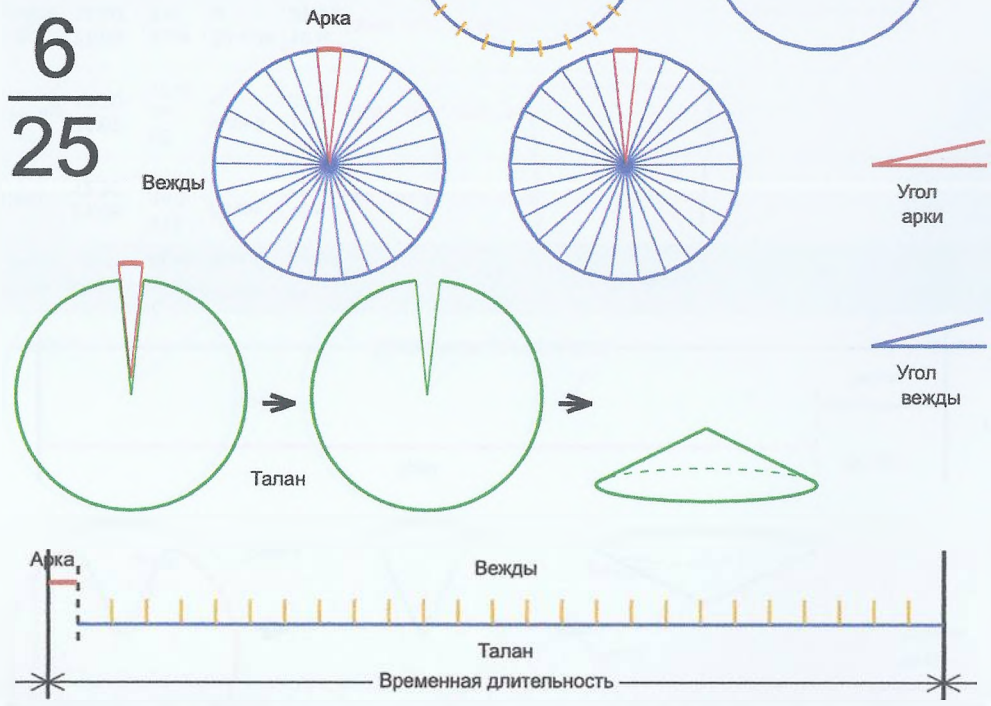

Час	13:30	2 м 10 с	2 м 31 с	2 с	13:31:05, 13:33:36, 13:36:06, 13:38:37, 13:41:08, 13:43:39, 13:46:10, 13:48:41, 13:51:12, 13:53:42, 13:56:13, 13:58:44, 14:01:15, 14:03:46, 14:06:17, 14:08:47, 14:11:18, 14:13:49, 14:16:20, 14:18:51, 14:21:22, 14:23:53, 14:26:23, 14:28:54

Число звезд	25	Угол	19°
Арка	6	Ра	13.92°
Талан	1	Правь	348°

6
—
25

Врем. длит.	Серед. арки	Длительности			Вехи
		Арка	Вежда	Затяг.	
Лето	21/06 12:30	12 дн 4 ч	14 дн 2 ч	4 ч 22 м	27/06 14:36, 11/07 17:33, 25/07 20:30, 08/08 23:27, 23/08 02:24, 06/09 05:21, 20/09 08:18, 04/10 11:15, 18/10 14:12, 01/11 17:10, 15/11 20:07, 29/11 23:04, 14/12 02:01, 28/12 04:58, 11/01 07:55, 25/01 10:52, 08/02 13:49, 22/02 16:47, 08/03 19:44, 22/03 22:41, 06/04 01:38, 20/04 04:35, 04/05 07:32, 18/05 10:29, 01/06 13:26, 15/06 16:24
Месяц	21/07 12:30	1 дн	1 дн 3 ч	21 м 36 с	22/07 00:30, 23/07 04:20, 24/07 08:10, 25/07 12:01, 26/07 15:51, 27/07 19:42, 28/07 23:32, 30/07 03:22, 31/07 07:13, 01/08 11:03, 02/08 14:54, 03/08 18:44, 04/08 22:34, 06/08 02:25, 07/08 06:15, 08/08 10:06, 09/08 13:56, 10/08 17:46, 11/08 21:37, 13/08 01:27, 14/08 05:18, 15/08 09:08, 16/08 12:58, 17/08 16:49, 18/08 20:39, 20/08 00:30
Шест дница	27/06 12:30	4 ч 48 м	5 ч 34 м	4 м 19 с	27/06 14:54, 27/06 20:28, 28/06 02:02, 28/06 07:36, 28/06 13:10, 28/06 18:44, 29/06 00:18, 29/06 05:52, 29/06 11:26, 29/06 17:00, 29/06 22:34, 30/06 04:08, 30/06 09:42, 30/06 15:17, 30/06 20:51, 01/07 02:25, 01/07 07:59, 01/07 13:33, 01/07 19:07, 02/07 00:41, 02/07 06:15, 02/07 11:49, 02/07 17:23, 02/07 22:57, 03/07 04:31, 03/07 10:06
Сутки	12:30	48 м	55 м 41 с	43 с	12:54:00, 13:49:40, 14:45:21, 15:41:02, 16:36:43, 17:32:24, 18:28:04, 19:23:45, 20:19:26, 21:15:07, 22:10:48, 23:06:28, 00:02:09, 00:57:50, 01:53:31, 02:49:12, 03:44:52, 04:40:33, 05:36:14, 06:31:55, 07:27:36, 08:23:16, 09:18:57, 10:14:38, 11:10:19, 12:06:00
Час	13:30	2 м	2 м 19 с	2 с	13:31:00, 13:33:19, 13:35:38, 13:37:57, 13:40:16, 13:42:36, 13:44:55, 13:47:14, 13:49:33, 13:51:52, 13:54:12, 13:56:31, 13:58:50, 14:01:09, 14:03:28, 14:05:48, 14:08:07, 14:10:26, 14:12:45, 14:15:04, 14:17:24, 14:19:43, 14:22:02, 14:24:21, 14:26:40, 14:29:00

Час	13:30	2 м 5 с	2 м 25 с	2 с	13:31:02, 13:33:27, 13:35:52, 13:38:16, 13:40:41, 13:43:06, 13:45:31, 13:47:56, 13:50:20, 13:52:45, 13:55:10, 13:57:35, 14:00:00, 14:02:24, 14:04:49, 14:07:14, 14:09:39, 14:12:03, 14:14:28, 14:16:53, 14:19:18, 14:21:43, 14:24:07, 14:26:32, 14:28:57