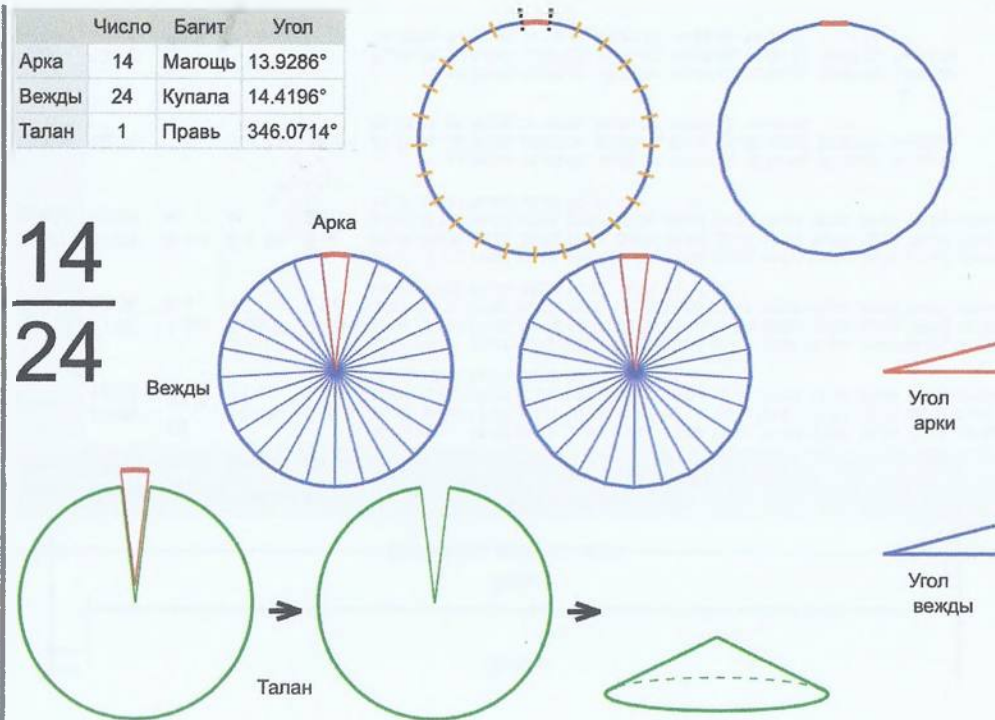

Врем. длит.	Серед. арки	Длительности			Вехи
		Арка	Вежда	Затяг.	
Лето	21/06 12:30	14 дн 3 ч	14 дн 15 ч	5 ч 5 м	28/06 14:04, 13/07 05:11, 27/07 20:19, 11/08 11:26, 26/08 02:33, 09/09 17:40, 24/09 08:47, 08/10 23:54, 23/10 15:01, 07/11 06:08, 21/11 21:15, 06/12 12:22, 21/12 03:30, 04/01 18:37, 19/01 09:44, 03/02 00:51, 17/02 15:58, 04/03 07:05, 18/03 22:12, 02/04 13:19, 17/04 04:26, 01/05 19:33, 16/05 10:40, 31/05 01:48, 14/06 16:55
Месяц	21/07 12:30	1 дн 3 ч	1 дн 4 ч	25 м 4 с	22/07 02:25, 23/07 07:16, 24/07 12:06, 25/07 16:56, 26/07 21:47, 28/07 02:37, 29/07 07:27, 30/07 12:18, 31/07 17:08, 01/08 21:58, 03/08 02:49, 04/08 07:39, 05/08 12:30, 06/08 17:20, 07/08 22:10, 09/08 03:01, 10/08 07:51, 11/08 12:41, 12/08 17:32, 13/08 22:22, 15/08 03:12, 16/08 08:03, 17/08 12:53, 18/08 17:43, 19/08 22:34
Шест дница	27/06 12:30	5 ч 34 м	5 ч 46 м	5 м 1 с	27/06 15:17, 27/06 21:03, 28/06 02:49, 28/06 08:35, 28/06 14:21, 28/06 20:07, 29/06 01:53, 29/06 07:39, 29/06 13:25, 29/06 19:11, 30/06 00:57, 30/06 06:43, 30/06 12:30, 30/06 18:16, 01/07 00:02, 01/07 05:48, 01/07 11:34, 01/07 17:20, 01/07 23:06, 02/07 04:52, 02/07 10:38, 02/07 16:24, 02/07 22:10, 03/07 03:56, 03/07 09:42
Сутки	12:30	55 м 43 с	57 м 41 с	50 с	12:57:51, 13:55:32, 14:53:12, 15:50:53, 16:48:34, 17:46:15, 18:43:55, 19:41:36, 20:39:17, 21:36:57, 22:34:38, 23:32:19, 00:30:00, 01:27:40, 02:25:21, 03:23:02, 04:20:42, 05:18:23, 06:16:04, 07:13:45, 08:11:25, 09:09:06, 10:06:47, 11:04:27, 12:02:08