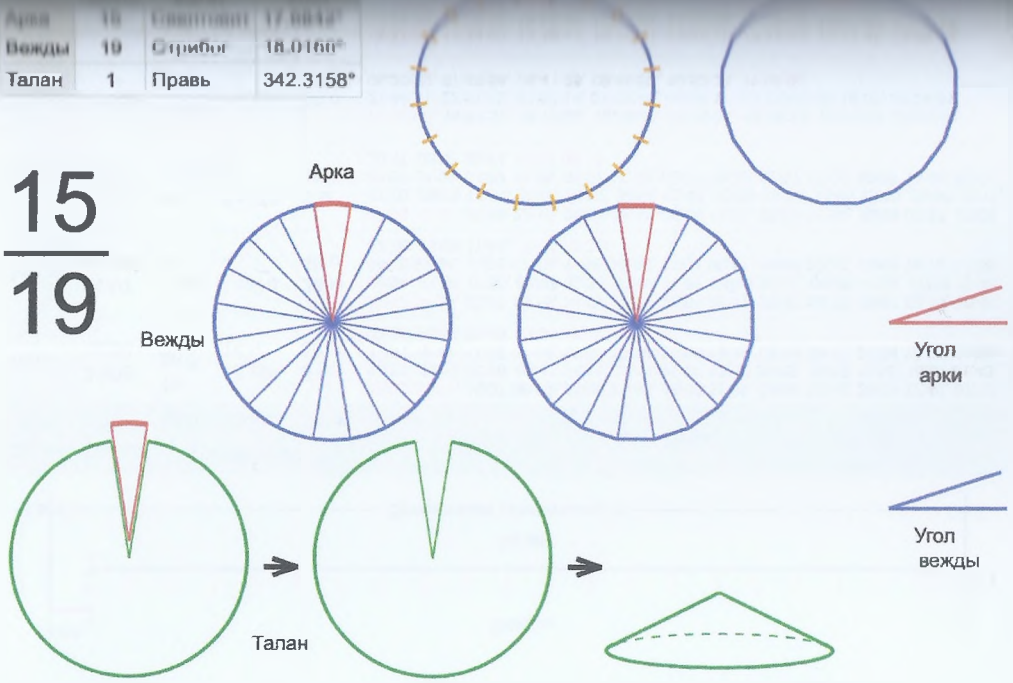

Сутки	12:30	1 ч 19 м	1 ч 20 м	1 м 11 с	13:09:31, 14:29:35, 15:49:38, 17:09:41, 18:29:45, 19:49:48, 21:09:51, 22:29:55, 23:49:58, 01:10:01, 02:30:04, 03:50:08, 05:10:11, 06:30:14, 07:50:18, 09:10:21, 10:30:24, 11:50:28
Час	13:30	2 м 19 с	3 м 20 с	3 с	13:31:36, 13:34:05, 13:36:34, 13:39:03, 13:41:32, 13:44:01, 13:46:30, 13:48:59, 13:51:28, 13:53:57
Арка	18	Средняя	17,6842°		
Вежды	19	Стрибы	18,0166°		
Талан	1	Правь	342,3158°		

15
19

Врем. длит.	Серед. арки	Длительности			Вехи
		Арка	Вежда	Затяг.	
Лето	21/06 12:30	17 дн 22 ч	18 дн 6 ч	6 ч 27 м	30/06 11:48, 18/07 18:30, 06/08 01:12, 24/08 07:55, 11/09 14:37, 29/09 21:19, 18/10 04:02, 05/11 10:44, 23/11 17:26, 12/12 00:08, 30/12 06:51, 17/01 13:33, 04/02 20:15, 23/02 02:57, 13/03 09:40, 31/03 16:22, 18/04 23:04, 07/05 05:47, 25/05 12:29, 12/06 19:11
Месяц	21/07 12:30	1 дн 11 ч	1 дн 12 ч	31 м 50 с	22/07 06:11, 23/07 18:13, 25/07 06:15, 26/07 18:17, 28/07 06:19, 29/07 18:21, 31/07 06:23, 01/08 18:25, 03/08 06:27, 04/08 18:29, 06/08 06:30, 07/08 18:32, 09/08 06:34, 10/08 18:36, 12/08 06:38, 13/08 18:40, 15/08 06:42, 16/08 18:44, 18/08 06:46, 19/08 18:48
Шест дница	27/06 12:30	7 ч 4 м	7 ч 12 м	6 м 22 с	27/06 16:02, 27/06 23:14, 28/06 06:27, 28/06 13:39, 28/06 20:51, 29/06 04:04, 29/06 11:16, 29/06 18:29, 30/06 01:41, 30/06 08:53, 30/06 16:06, 30/06 23:18, 01/07 06:30, 01/07 13:43, 01/07 20:55, 02/07 04:08, 02/07 11:20, 02/07 18:32, 03/07 01:45, 03/07 08:57
Сутки	12:30	1 ч 10 м	1 ч 12 м	1 м 4 с	13:05:22, 14:17:26, 15:29:30, 16:41:34, 17:53:38, 19:05:42, 20:17:46, 21:29:50, 22:41:54, 23:53:58, 01:06:01, 02:18:05, 03:30:09, 04:42:13, 05:54:17, 07:06:21, 08:18:25, 09:30:29, 10:42:33, 11:54:37
Час	13:30	2 м 57 с	3 м	3 с	13:31:28, 13:34:28, 13:37:28, 13:40:28, 13:43:29, 13:46:29, 13:49:29, 13:52:29, 13:55:29, 13:58:29, 14:01:30, 14:04:30, 14:07:30, 14:10:30, 14:13:30, 14:16:30, 14:19:31, 14:22:31, 14:25:31, 14:28:31

Сутки	12:30	1 ч 14 м	1 ч 15 м	1 м 7 с	13:07:20, 14:23:11, 15:39:02, 16:54:53, 18:10:44, 19:26:35, 20:42:26, 21:58:17, 23:14:08, 00:30:00, 01:45:51, 03:01:42, 04:17:33, 05:33:24, 06:49:15, 08:05:06, 09:20:57, 10:36:48, 11:52:40
Час	13:30	2 м 7 с	3 м 10 с	3 с	13:31:33, 13:34:02, 13:36:31, 13:39:00, 13:41:29, 13:43:58, 13:46:27, 13:48:56, 13:51:25
Арка	18	Средняя	18,0°		
Вежды	20	Вел	17,16°		
Талан	1	Правь	343,2°		

15
20