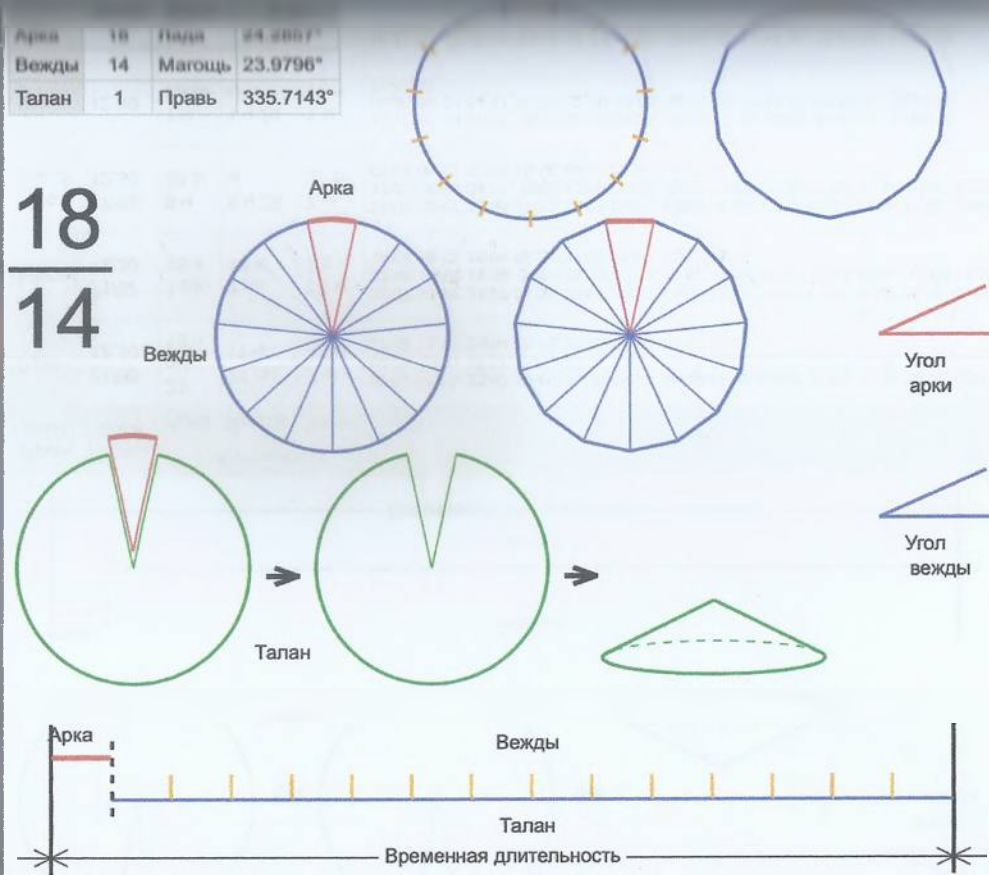

Врем. длит.	Серед. арки	Длительности			Вехи
		Арка	Вежда	Затяг.	
Лето	21/06 12:30	24 дн 15 ч	24 дн 7 ч	8 ч 45 м	03/07 20:10, 28/07 04:04, 21/08 11:59, 14/09 19:53, 09/10 03:47, 02/11 11:41, 26/11 19:35, 21/12 03:30, 14/01 11:24, 07/02 19:18, 04/03 03:12, 28/03 11:06, 21/04 19:00, 16/05 02:55, 09/06 10:49
Месяц	21/07 12:30	2 дн	1 дн 23 ч	43 м 10 с	22/07 12:47, 24/07 12:44, 26/07 12:42, 28/07 12:39, 30/07 12:37, 01/08 12:34, 03/08 12:32, 05/08 12:30, 07/08 12:27, 09/08 12:25, 11/08 12:22, 13/08 12:20, 15/08 12:17, 17/08 12:15, 19/08 12:12
Шест дница	27/06 12:30	9 ч 42 м	9 ч 35 м	8 м 38 с	27/06 17:21, 28/06 02:56, 28/06 12:32, 28/06 22:07, 29/06 07:43, 29/06 17:18, 30/06 02:54, 30/06 12:30, 30/06 22:05, 01/07 07:41, 01/07 17:16, 02/07 02:52, 02/07 12:27, 02/07 22:03, 03/07 07:38
Сутки	12:30	1 ч 37 м	1 ч 35 м	1 м 26 с	13:18:34, 14:54:29, 16:30:24, 18:06:19, 19:42:14, 21:18:09, 22:54:04, 00:30:00, 02:05:55, 03:41:50, 05:17:45, 06:53:40, 08:29:35, 10:05:30, 11:41:25
Час	13:30	4 м 3 с	3 м 60 с	4 с	13:32:01, 13:36:01, 13:40:01, 13:44:00, 13:48:00, 13:52:00, 13:56:00, 14:00:00, 14:03:59, 14:07:59, 14:11:59, 14:15:59, 14:19:58, 14:23:58, 14:27:58