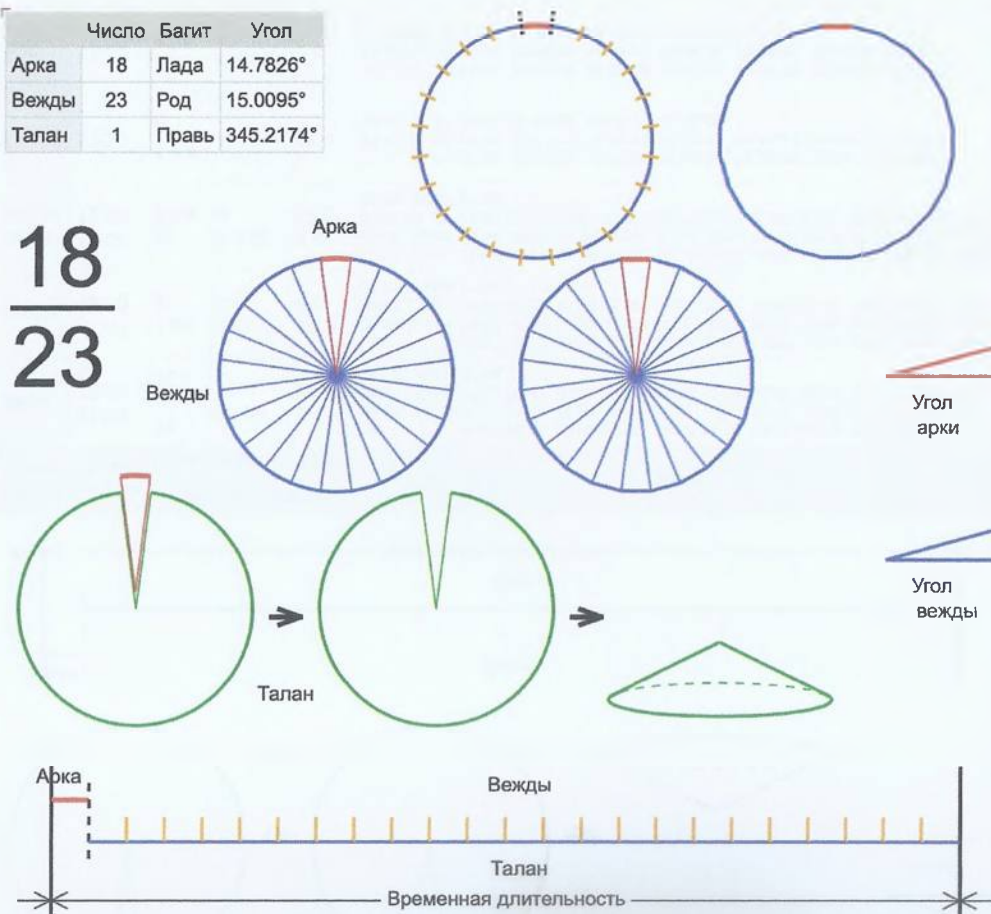

	Число	Багит	Угол
Арка	18	Лада	14.7826°
Вежды	23	Род	15.0095°
Талан	1	Правь	345.2174°

18
—
23

Врем. длит.	Серед. арки	Длительности			Вехи
		Арка	Вежда	Затяг.	
Лето	21/06 12:30	14 дн 23 ч	15 дн 5 ч	5 ч 23 м	29/06 00:28, 14/07 05:57, 29/07 11:26, 13/08 16:55, 28/08 22:23, 13/09 03:52, 28/09 09:21, 13/10 14:50, 28/10 20:19, 13/11 01:47, 28/11 07:16, 13/12 12:45, 28/12 18:14, 12/01 23:43, 28/01 05:12, 12/02 10:40, 27/02 16:09, 14/03 21:38, 30/03 03:07, 14/04 08:36, 29/04 14:04, 14/05 19:33, 30/05 01:02, 14/06 06:31
Месяц	21/07 12:30	1 дн 5 ч	1 дн 6 ч	26 м 37 с	22/07 03:16, 23/07 09:18, 24/07 15:19, 25/07 21:20, 27/07 03:21, 28/07 09:22, 29/07 15:23, 30/07 21:24, 01/08 03:26, 02/08 09:27, 03/08 15:28, 04/08 21:29, 06/08 03:30, 07/08 09:31, 08/08 15:32, 09/08 21:33, 11/08 03:35, 12/08 09:36, 13/08 15:37, 14/08 21:38, 16/08 03:39, 17/08 09:40, 18/08 15:41, 19/08 21:43
Шест дница	27/06 12:30	5 ч 54 м	6 ч	5 м 19 с	27/06 15:27, 27/06 21:27, 28/06 03:27, 28/06 09:28, 28/06 15:28, 28/06 21:28, 29/06 03:28, 29/06 09:28, 29/06 15:29, 29/06 21:29, 30/06 03:29, 30/06 09:29, 30/06 15:30, 30/06 21:30, 01/07 03:30, 01/07 09:30, 01/07 15:31, 01/07 21:31, 02/07 03:31, 02/07 09:31, 02/07 15:31, 02/07 21:32, 03/07 03:32, 03/07 09:32
Сутки	12:30	59 м 8 с	1 ч	53 с	12:59:33, 13:59:36, 14:59:38, 15:59:40, 16:59:42, 17:59:45, 18:59:47, 19:59:49, 20:59:52, 21:59:54, 22:59:56, 23:59:58, 01:00:01, 02:00:03, 03:00:05, 04:00:07, 05:00:10, 06:00:12, 07:00:14, 08:00:17, 09:00:19, 10:00:21, 11:00:23, 12:00:26