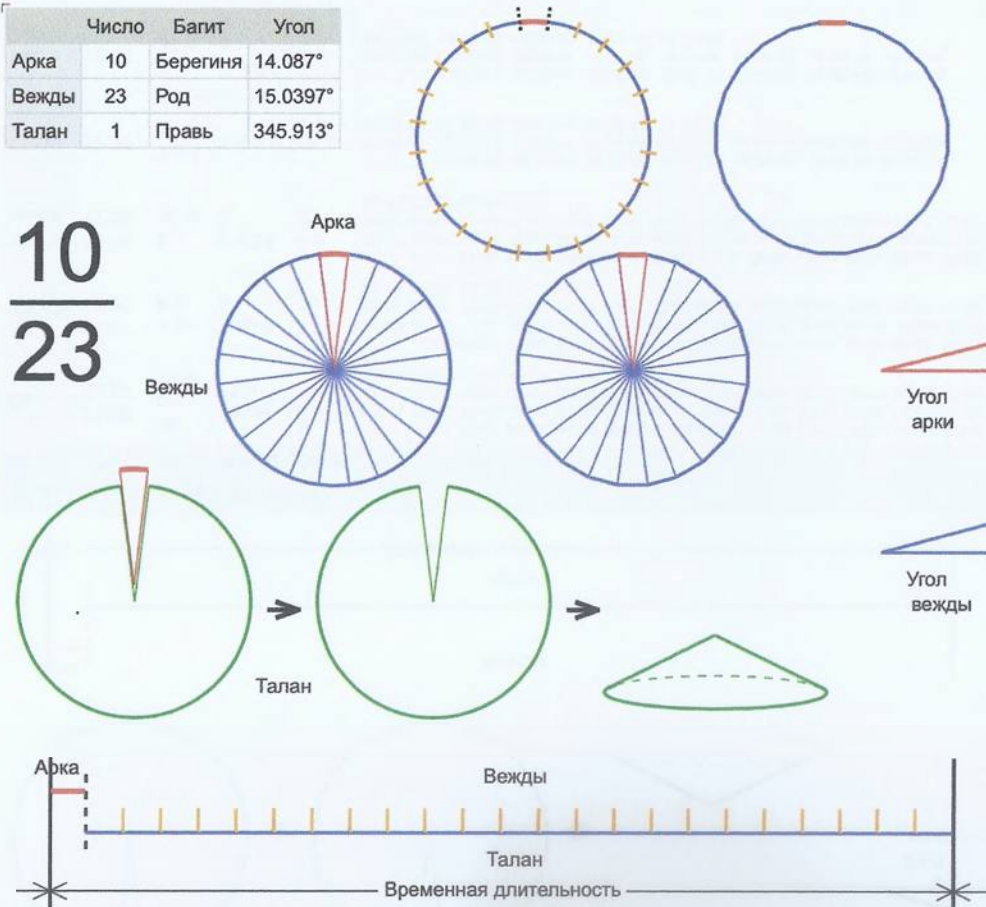

Число	Багит	Угол
Арка	10	Берегиня	14.087°
Вежды	23	Род	15.0397°
Талан	1	Правь	345.913°

10
23

Врем. длит.	Серед. арки	Длительности			Вехи
		Арка	Вежда	Затяг.	
Лето	21/06 12:30	14 дн 7 ч	15 дн 6 ч	5 ч 8 м	28/06 16:00, 13/07 22:13, 29/07 04:26, 13/08 10:39, 28/08 16:52, 12/09 23:05, 28/09 05:18, 13/10 11:31, 28/10 17:44, 12/11 23:57, 28/11 06:10, 13/12 12:23, 28/12 18:36, 13/01 00:49, 28/01 07:02, 12/02 13:15, 27/02 19:28, 15/03 01:41, 30/03 07:54, 14/04 14:07, 29/04 20:20, 15/05 02:33, 30/05 08:46, 14/06 14:59
Месяц	21/07 12:30	1 дн 4 ч	1 дн 6 ч	25 м 21 с	22/07 02:35, 23/07 08:39, 24/07 14:44, 25/07 20:49, 27/07 02:54, 28/07 08:59, 29/07 15:03, 30/07 21:08, 01/08 03:13, 02/08 09:18, 03/08 15:22, 04/08 21:27, 06/08 03:32, 07/08 09:37, 08/08 15:41, 09/08 21:46, 11/08 03:51, 12/08 09:56, 13/08 16:00, 14/08 22:05, 16/08 04:10, 17/08 10:15, 18/08 16:20, 19/08 22:24
Шест дница	27/06 12:30	5 ч 38 м	6 ч	5 м 4 с	27/06 15:19, 27/06 21:19, 28/06 03:20, 28/06 09:21, 28/06 15:22, 28/06 21:23, 29/06 03:24, 29/06 09:25, 29/06 15:26, 29/06 21:27, 30/06 03:28, 30/06 09:29, 30/06 15:30, 30/06 21:31, 01/07 03:32, 01/07 09:33, 01/07 15:34, 01/07 21:35, 02/07 03:36, 02/07 09:37, 02/07 15:38, 02/07 21:39, 03/07 03:40, 03/07 09:40
Сутки	12:30	56 м 21 с	1 ч	51 с	12:59:10, 13:58:19, 14:58:29, 15:58:39, 16:58:48, 17:58:58, 18:59:07, 19:59:17, 20:59:26, 21:59:36, 22:59:46, 23:59:56, 01:00:04, 02:00:14, 03:00:24, 04:00:33, 05:00:43, 06:00:53, 07:01:03, 08:01:13, 09:01:23, 10:01:33, 11:01:43, 12:01:53, 13:02:03, 14:02:13, 15:02:23, 16:02:33, 17:02:43, 18:02:53, 19:03:03, 20:03:13, 21:03:23, 22:03:33, 23:03:43, 00:03:53, 01:04:03, 02:04:13, 03:04:23, 04:04:33, 05:04:43, 06:04:53, 07:05:03, 08:05:13, 09:05:23, 10:05:33, 11:05:43, 12:05:53

	Число	Багит	Угол
Арка	10	Берегиня	13.5°
Вежды	24	Купала	14.4375°
Талан	1	Правь	346.5°

10
24