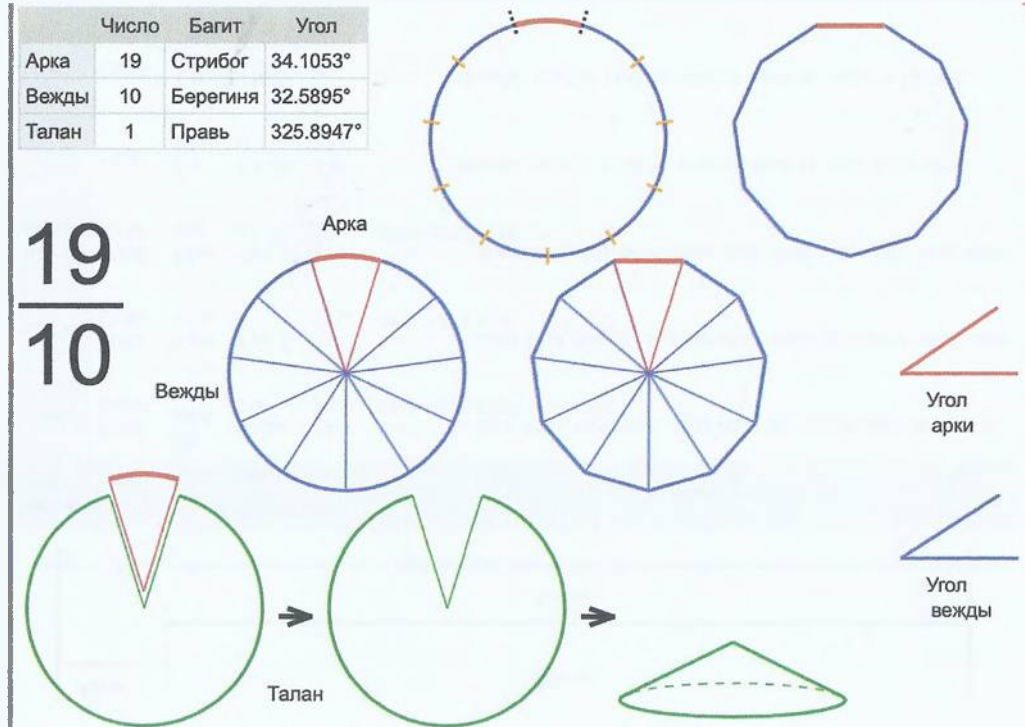

Врем. длит.	Серед. арки	Длительности			Вехи
		Арка	Вежда	Затыг.	
Лето	21/06 12:30	34 дн 14 ч	33 дн 1 ч	11 ч 54 м	08/07 19:43, 10/08 21:17, 12/09 22:50, 16/10 00:23, 18/11 01:56, 21/12 03:30, 23/01 05:03, 25/02 06:36, 30/03 08:09, 02/05 09:42, 04/06 11:16
Месяц	21/07 12:30	2 дн 20 ч	2 дн 17 ч	58 м 40 с	22/07 22:36, 25/07 15:47, 28/07 08:57, 31/07 02:08, 02/08 19:19, 05/08 12:30, 08/08 05:40, 10/08 22:51, 13/08 16:02, 16/08 09:12, 19/08 02:23
Шест дница	27/06 12:30	13 ч 38 м	13 ч 2 м	11 м 44 с	27/06 19:19, 28/06 08:21, 28/06 21:23, 29/06 10:25, 29/06 23:27, 30/06 12:30, 01/07 01:32, 01/07 14:34, 02/07 03:36, 02/07 16:38, 03/07 05:40
Сутки	12:30	2 ч 16 м	2 ч 10 м	1 м 57 с	13:38:12, 15:48:34, 17:58:55, 20:09:17, 22:19:38, 00:30:00, 02:40:21, 04:50:42, 07:01:04, 09:11:25, 11:21:47