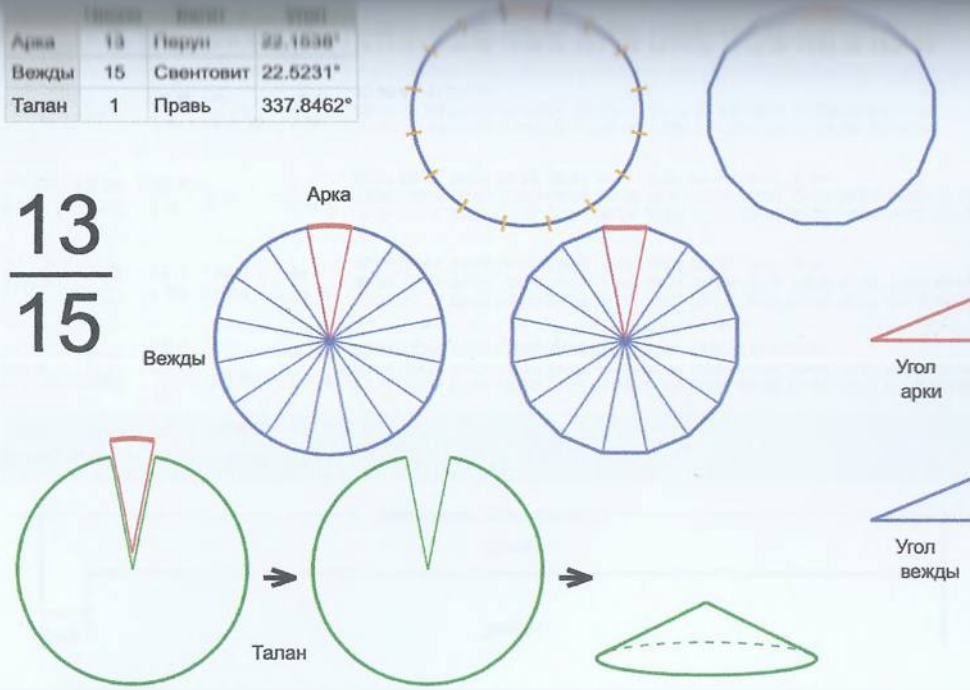

Сутки	12:30	42 м	М	32 с	03:04:21, 04:47:15, 06:30:09, 08:13:04, 09:55:58, 11:38:52
Час	13:30	4 м	4 м 17	4 с	13:32:07, 13:36:25, 13:40:43, 13:44:59, 13:49:16, 13:53:34, 13:57:51, 14:02:08

Сутки	12:30	34 м	М	25 с	02:06:04, 03:42:09, 05:18:13, 06:54:18, 08:30:22, 10:06:27, 11:42:31
Час	13:30	3 м	4 м	4 с	13:31:59, 13:35:58, 13:39:59, 13:43:59, 13:47:59, 13:51:59, 13:55:59, 14:00:00

Арка	13	Перун	22.1638°
Вежды	15	Свентовит	22.5231°
Талан	1	Правь	337.8462°

Арка	13	Перун	20.7692°
Вежды	16	Мара	21.2019°
Талан	1	Правь	339.2308°

13
15

Врем. длит.	Серед. арки	Длительности			Вехи
		Арка	Вежда	Затяг.	
Лето	21/06 12:30	22 дн 11 ч	22 дн 20 ч	8 ч 5 м	02/07 18:13, 25/07 14:39, 17/08 11:05, 09/09 07:32, 02/10 03:58, 25/10 00:24, 16/11 20:50, 09/12 17:16, 01/01 13:43, 24/01 10:09, 16/02 06:35, 11/03 03:01, 02/04 23:27, 25/04 19:54, 18/05 16:20, 10/06 12:46
Месяц	21/07 12:30	1 дн 20 ч	1 дн 21 ч	39 м 53 с	22/07 10:39, 24/07 07:42, 26/07 04:44, 28/07 01:47, 29/07 22:50, 31/07 19:53, 02/08 16:55, 04/08 13:58, 06/08 11:01, 08/08 08:04, 10/08 05:06, 12/08 02:09, 13/08 23:12, 15/08 20:15, 17/08 17:18, 19/08 14:20
Шест дница	27/06 12:30	8 ч 51 м	9 ч	7 м 59 с	27/06 16:55, 28/06 01:56, 28/06 10:56, 28/06 19:57, 29/06 04:58, 29/06 13:58, 29/06 22:59, 30/06 07:59, 30/06 17:00, 01/07 02:00, 01/07 11:01, 01/07 20:01, 02/07 05:02, 02/07 14:03, 02/07 23:03, 03/07 08:04
Сутки	12:30	1 ч 28 м	1 ч 30 м	1 м 20 с	13:14:18, 14:44:24, 16:14:29, 17:44:35, 19:14:40, 20:44:46, 22:14:51, 23:44:57, 01:15:02, 02:45:08, 04:15:13, 05:45:19, 07:15:24, 08:45:30, 10:15:36, 11:45:41
Час	13:30	3 м 42 с	3 м 45 с	3 с	13:31:50, 13:35:36, 13:39:21, 13:43:06, 13:46:51, 13:50:36, 13:54:22, 13:58:07, 14:01:52, 14:05:37, 14:09:23, 14:13:08, 14:16:53, 14:20:38, 14:24:24, 14:28:09

13
16