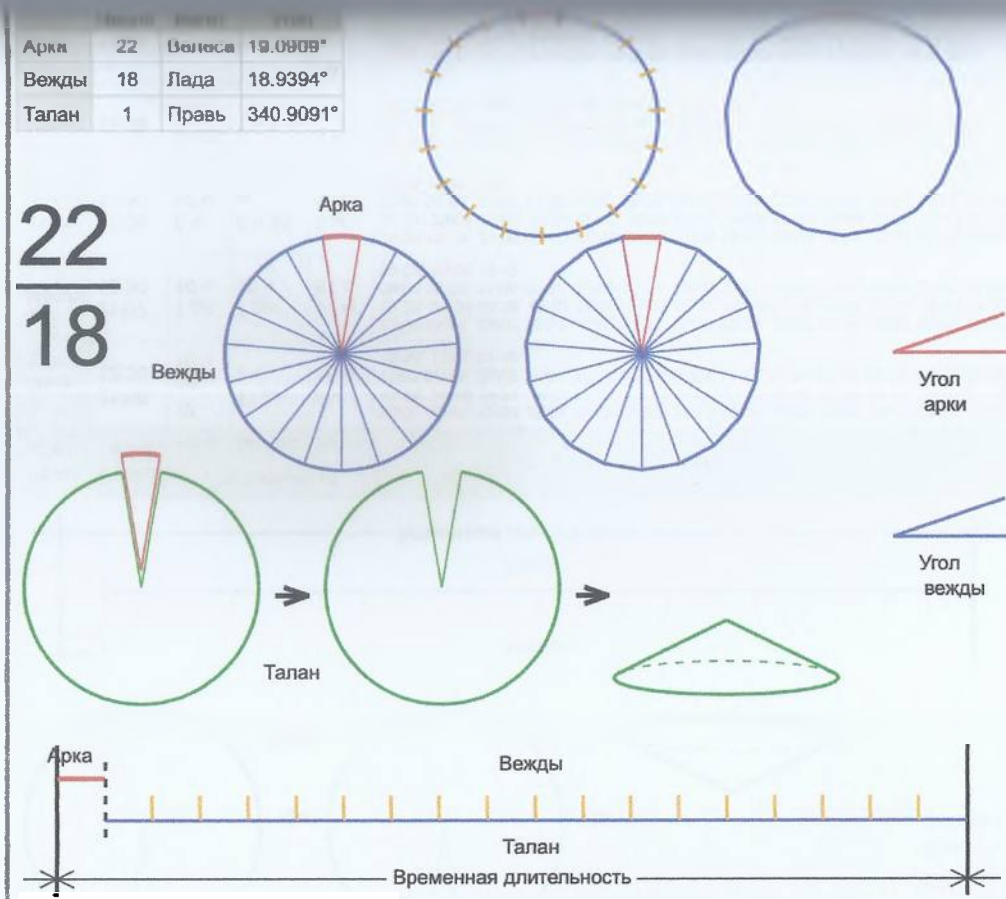

Врем. длит.	Серед. арки	Длительности			Веги
		Арка	Вежда	Затяг.	
Лето	21/06 12:30	19 дн 8 ч	19 дн 5 ч	6 ч 55 м	01/07 04:55, 20/07 10:06, 08/08 15:16, 27/08 20:27, 16/09 01:37, 05/10 06:48, 24/10 11:58, 12/11 17:09, 01/12 22:19, 21/12 03:30, 09/01 08:40, 28/01 13:50, 16/02 19:01, 08/03 00:11, 27/03 05:22, 15/04 10:32, 04/05 15:43, 23/05 20:53, 12/06 02:04
Месяц	21/07 12:30	1 дн 14 ч	1 дн 13 ч	34 м 5 с	22/07 07:35, 23/07 21:28, 25/07 11:20, 27/07 01:13, 28/07 15:06, 30/07 04:59, 31/07 18:51, 02/08 08:44, 03/08 22:37, 05/08 12:30, 07/08 02:22, 08/08 16:15, 10/08 06:08, 11/08 20:00, 13/08 09:53, 14/08 23:46, 16/08 13:39, 18/08 03:31, 19/08 17:24
Шест дница	27/06 12:30	7 ч 38 м	7 ч 34 м	6 м 49 с	27/06 16:19, 27/06 23:53, 28/06 07:28, 28/06 15:02, 28/06 22:37, 29/06 06:11, 29/06 13:46, 29/06 21:20, 30/06 04:55, 30/06 12:30, 30/06 20:04, 01/07 03:39, 01/07 11:13, 01/07 18:48, 02/07 02:22, 02/07 09:57, 02/07 17:31, 03/07 01:06, 03/07 08:40
Сутки	12:30	1 ч 16 м	1 ч 15 м	1 м 8 с	13:08:10, 14:23:56, 15:39:41, 16:55:27, 18:11:12, 19:26:58, 20:42:43, 21:58:29, 23:14:14, 00:30:00, 01:45:45, 03:01:30, 04:17:16, 05:33:01, 06:48:47, 08:04:32, 09:20:18, 10:36:03, 11:51:49
Час	13:30	3 м 11 с	3 м 9 с	3 с	13:31:35, 13:34:44, 13:37:54, 13:41:03, 13:44:13, 13:47:22, 13:50:31, 13:53:41, 13:56:50, 14:00:00, 14:03:09, 14:06:18, 14:09:28, 14:12:37, 14:15:46, 14:18:56, 14:22:05, 14:25:15, 14:28:24