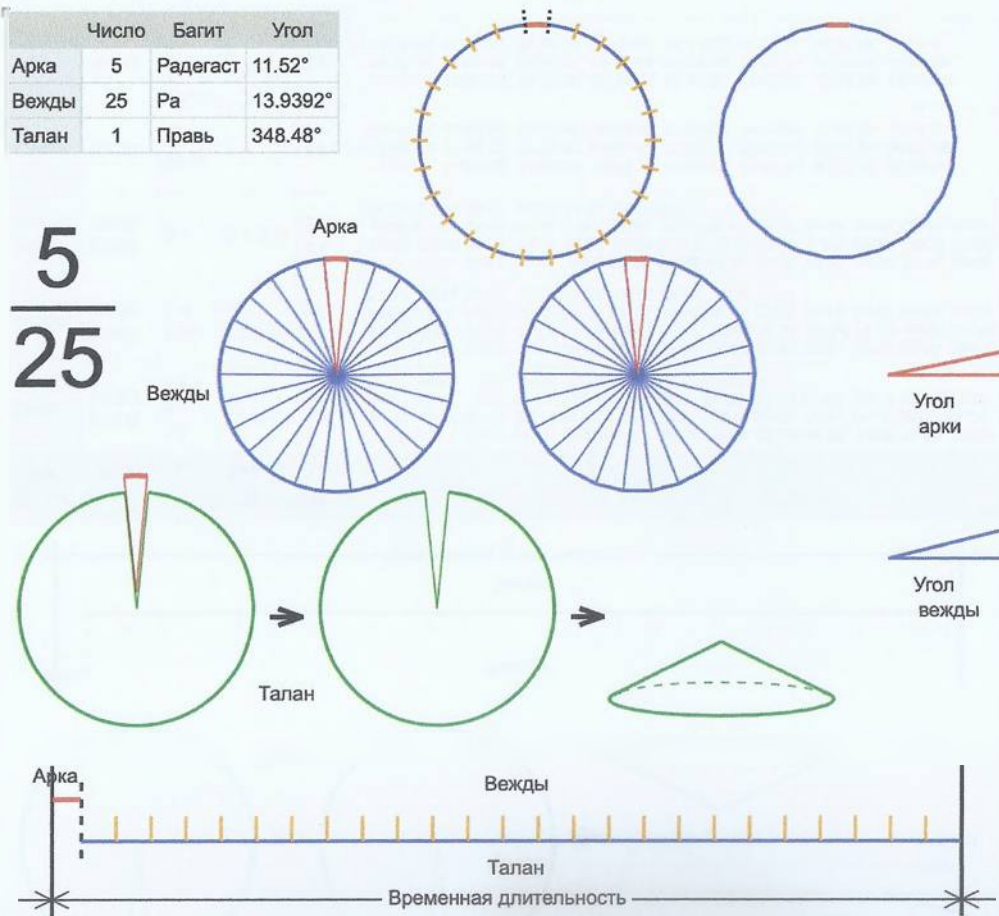

Число	Багит	Угол
Арка	5	Радегаст	11.52°
Вежды	25	Ра	13.9392°
Талан	1	Правь	348.48°

5
—
25

Врем. длит.	Серед. арки	Длительности			Вехи
		Арка	Вежда	Затяг.	
Лето	21/06 12:30	11 дн 16 ч	14 дн 3 ч	4 ч 12 м	27/06 08:45, 11/07 12:10, 25/07 15:35, 08/08 19:00, 22/08 22:26, 06/09 01:51, 20/09 05:16, 04/10 08:41, 18/10 12:06, 01/11 15:31, 15/11 18:57, 29/11 22:22, 14/12 01:47, 28/12 05:12, 11/01 08:37, 25/01 12:02, 08/02 15:28, 22/02 18:53, 08/03 22:18, 23/03 01:43, 06/04 05:08, 20/04 08:33, 04/05 11:59, 18/05 15:24, 01/06 18:49, 15/06 22:14
Месяц	21/07 12:30	23 ч 2 м	1 дн 3 ч	20 м 44 с	22/07 00:01, 23/07 03:53, 24/07 07:46, 25/07 11:39, 26/07 15:32, 27/07 19:24, 28/07 23:17, 30/07 03:10, 31/07 07:02, 01/08 10:55, 02/08 14:48, 03/08 18:40, 04/08 22:33, 06/08 02:26, 07/08 06:19, 08/08 10:11, 09/08 14:04, 10/08 17:57, 11/08 21:49, 13/08 01:42, 14/08 05:35, 15/08 09:27, 16/08 13:20, 17/08 17:13, 18/08 21:06, 20/08 00:58
Шест. дница	27/06 12:30	4 ч 36 м	5 ч 34 м	4 м 9 с	27/06 14:48, 27/06 20:22, 28/06 01:57, 28/06 07:31, 28/06 13:06, 28/06 18:40, 29/06 00:15, 29/06 05:50, 29/06 11:24, 29/06 16:59, 29/06 22:33, 30/06 04:08, 30/06 09:42, 30/06 15:17, 30/06 20:51, 01/07 02:26, 01/07 08:00, 01/07 13:35, 01/07 19:09, 02/07 00:44, 02/07 06:19, 02/07 11:53, 02/07 17:28, 02/07 23:02, 03/07 04:37, 03/07 10:11
Сутки	12:30	46 м 5 с	55 м 45 с	41 с	12:53:02, 13:48:47, 14:44:33, 15:40:18, 16:36:04, 17:31:49, 18:27:34, 19:23:20, 20:19:05, 21:14:51, 22:10:36, 23:06:21, 00:02:07, 00:57:52, 01:53:38, 02:49:23, 03:45:08, 04:40:54, 05:36:39, 06:32:25, 07:28:10, 08:23:55, 09:19:41, 10:15:26, 11:11:12, 12:06:57