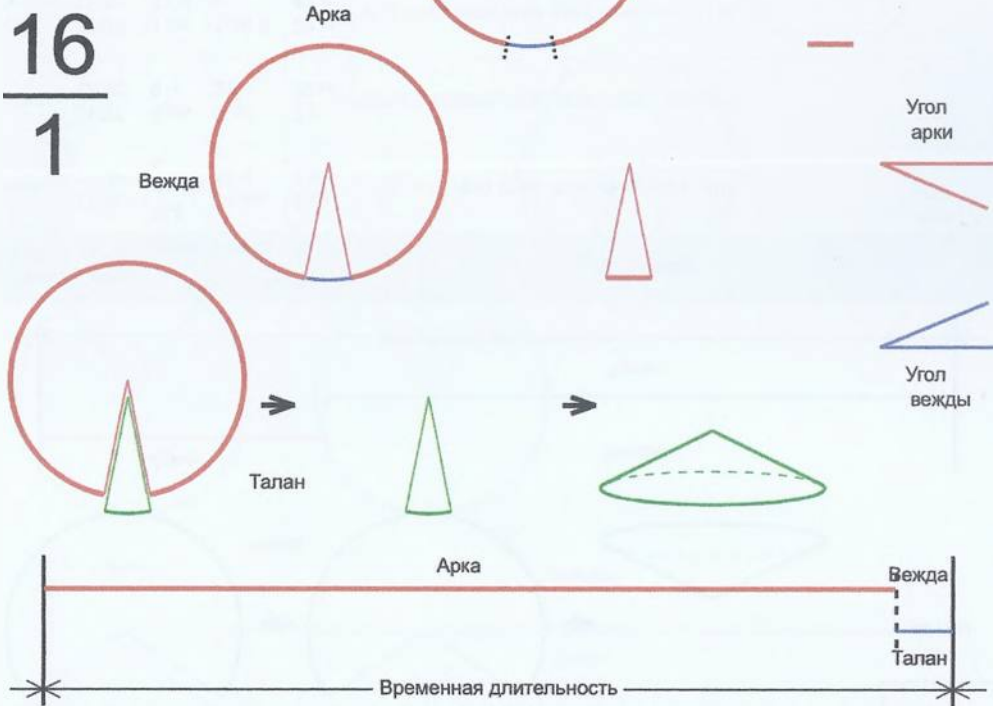

Сутки	12:30	53 м 46 с	55 м 27 с	48 с	12:00:02, 13:52:19, 14:47:46, 15:43:13, 16:38:40, 17:34:07, 18:29:34, 19:25:01, 20:20:28, 21:15:55, 22:11:22, 23:06:49, 00:02:16, 00:57:43, 01:53:10, 02:48:37, 03:44:04, 04:39:31, 05:34:58, 06:30:25, 07:25:52, 08:21:19, 09:16:46, 10:12:13, 11:07:40, 12:03:07
Час	13:30	2 м 14 с	2 м 10 с	3 с	13:31:07, 13:33:25, 13:35:44, 13:38:03, 13:40:21, 13:42:40, 13:44:58, 13:47:17, 13:49:35, 13:51:54, 13:54:13, 13:56:32, 13:58:50, 14:01:09, 14:03:27, 14:05:45

Арка	16	Мая	037.0°
Вежда	1	Правь	22.5°
Талан	1	Правь	22.5°

Врем. длит.	Серед. арки	Длительности			Вехи
		Арка	Вежда	Затяг.	
Лето	21/06 12:30	342 дн 10 ч	22 дн 19 ч	8 ч 13 м	09/12 17:33, 01/01 13:26
Месяц	21/07 12:30	28 дн 3 ч	1 дн 21 ч	40 м 30 с	04/08 14:00, 06/08 11:00
Шест. дница	27/06 12:30	5 дн 15 ч	9 ч	8 м 6 с	30/06 08:00, 30/06 17:00
Сутки	12:30	22 ч 30 м	1 ч 30 м	1 м 21 с	23:45:00, 01:15:00
Час	13:30	56 м 15 с	3 м 45 с	3 с	13:58:07, 14:01:52

Арка	16	Мая	168.75°
Вежды	2	Лопя	95.625°
Талан	1	Правь	191.25°