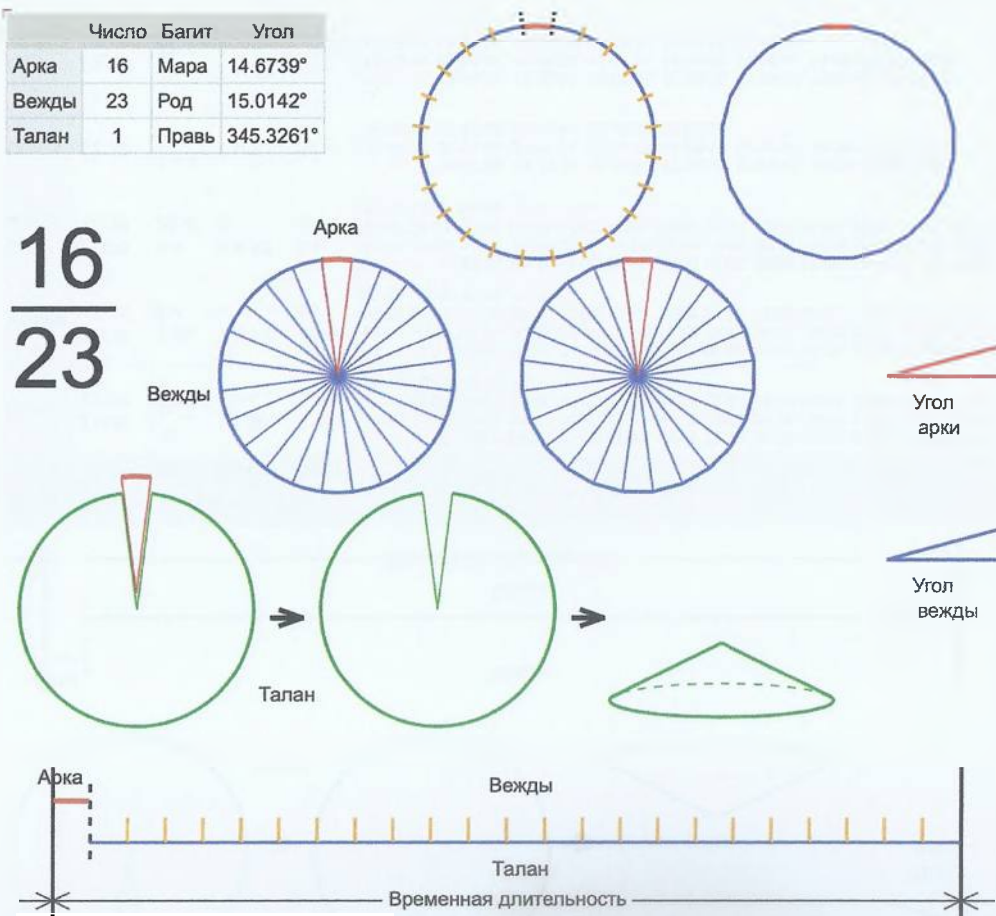

Число	Багит	Угол
Арка	16	Мара	14.6739°
Вежды	23	Род	15.0142°
Талан	1	Правь	345.3261°

16
23

Врем. длит.	Серед. арки	Длительности			Вехи
		Арка	Вежда	Затяг.	
Лето	21/06 12:30	14 дн 21 ч	15 дн 5 ч	5 ч 21 м	28/06 23:09, 14/07 04:45, 29/07 10:20, 13/08 15:56, 28/08 21:32, 13/09 03:07, 28/09 08:43, 13/10 14:19, 28/10 19:55, 13/11 01:30, 28/11 07:06, 13/12 12:42, 28/12 18:17, 12/01 23:53, 28/01 05:29, 12/02 11:04, 27/02 16:40, 14/03 22:16, 30/03 03:52, 14/04 09:27, 29/04 15:03, 14/05 20:39, 30/05 02:14, 14/06 07:50
Месяц	21/07 12:30	1 дн 5 ч	1 дн 6 ч	26 м 25 с	22/07 03:10, 23/07 09:12, 24/07 15:13, 25/07 21:15, 27/07 03:17, 28/07 09:18, 29/07 15:20, 30/07 21:22, 01/08 03:24, 02/08 09:25, 03/08 15:27, 04/08 21:29, 06/08 03:30, 07/08 09:32, 08/08 15:34, 09/08 21:35, 11/08 03:37, 12/08 09:39, 13/08 15:41, 14/08 21:42, 16/08 03:44, 17/08 09:46, 18/08 15:47, 19/08 21:49
Шест дница	27/06 12:30	5 ч 52 м	6 ч	5 м 17 с	27/06 15:26, 27/06 21:26, 28/06 03:26, 28/06 09:27, 28/06 15:27, 28/06 21:27, 29/06 03:28, 29/06 09:28, 29/06 15:28, 29/06 21:29, 30/06 03:29, 30/06 09:29, 30/06 15:30, 30/06 21:30, 01/07 03:30, 01/07 09:31, 01/07 15:31, 01/07 21:31, 02/07 03:32, 02/07 09:32, 02/07 15:32, 02/07 21:33, 03/07 03:33, 03/07 09:33
Сутки	12:30	58 м 42 с	1 ч	53 с	12:59:20, 13:59:24, 14:59:27, 15:59:31, 16:59:34, 17:59:37, 18:59:41, 19:59:44, 20:59:48, 21:59:51, 22:59:54, 23:59:58, 01:00:01, 02:00:05, 03:00:08, 04:00:11, 05:00:15, 06:00:18, 07:00:22, 08:00:25, 09:00:28, 10:00:32, 11:00:35, 12:00:39

	Число	Багит	Угол
Арка	16	Мара	14.0625°
Вежды	24	Купала	14.4141°
Талан	1	Правь	345.9375°

16
24