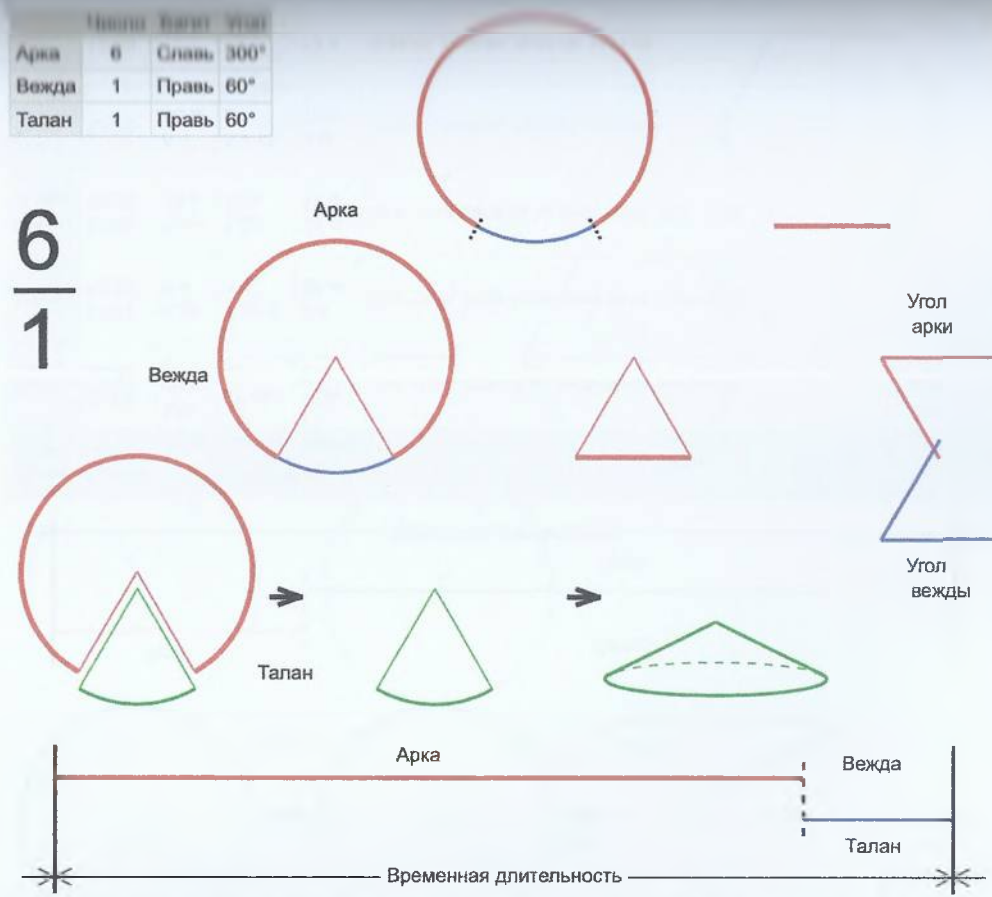

Час 13:30 1 м 2 м 19 с
13:30:57, 13:33:16, 13:35:36, 13:37:55, 13:40:15, 13:42:34, 13:44:53, 13:47:13, 13:49:32, 13:51:52, 13:54:11, 13:56:30, 13:58:50, 14:01:09, 14:03:29, 14:05:48, 14:08:07, 14:10:27, 14:12:46, 14:15:06, 14:17:25, 14:19:44, 14:22:04, 14:24:23, 14:26:43, 14:29:02

Части	Важет	Угол
Арка	6	Славь 300°
Вежда	1	Правь 60°
Талан	1	Правь 60°

6
1

Врем. длит.	Серед. арки	Длительности			Вехи
		Арка	Вежда	Затяг.	
Лето	21/06 12:30	304 дн 9 ч	60 дн 21 ч	21 ч 54 м	20/11 17:00, 20/01 14:00
Месяц	21/07 12:30	25 дн	5 дн	1 ч 48 м	03/08 00:30, 08/08 00:30
Шест дница	27/06 12:30	5 дн	1 дн	21 м 36 с	30/06 00:30, 01/07 00:30
Сутки	12:30	20 ч	4 ч	3 м 36 с	22:30:00, 02:30:00
Час	13:30	50 м	10 м	9 с	13:55:00, 14:05:00

Части	Важет	Угол
Арка	6	Славь 150°
Вежды	2	Леля 105°
Талан	1	Правь 210°

6
2