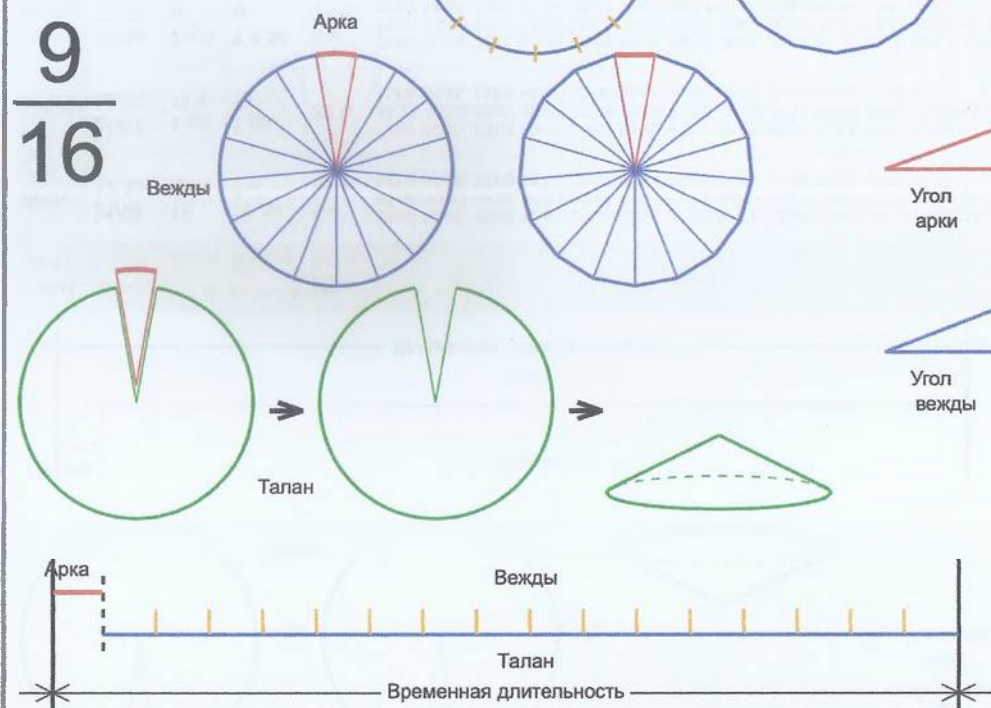

Врем. длит.	Серед. арки	Длительности			Вехи
		Арка	Векста	Затяг.	
Лето	21/06 12:30	20 дн 7 ч	21 дн 13 ч	7 ч 18 м	01/07 16:00, 23/07 05:26, 13/08 18:52, 04/09 08:18, 25/09 21:45, 17/10 11:11, 08/11 00:37, 29/11 14:03, 21/12 03:30, 11/01 16:56, 02/02 06:22, 23/02 19:48, 17/03 09:15, 07/04 22:41, 29/04 12:07, 21/05 01:33, 11/06 15:00
Месяц	21/07 12:30	1 дн 16 ч	1 дн 18 ч	36 м	22/07 08:30, 24/07 03:00, 25/07 21:30, 27/07 16:00, 29/07 10:30, 31/07 05:00, 01/08 23:30, 03/08 18:00, 05/08 12:30, 07/08 07:00, 09/08 01:30, 10/08 20:00, 12/08 14:30, 14/08 09:00, 16/08 03:30, 17/08 22:00, 19/08 16:30
Шест дница	27/06 12:30	8 ч	8 ч 30 м	7 м 12 с	27/06 16:30, 28/06 01:00, 28/06 09:30, 28/06 18:00, 29/06 02:30, 29/06 11:00, 29/06 19:30, 30/06 04:00, 30/06 12:30, 30/06 21:00, 01/07 05:30, 01/07 14:00, 01/07 22:30, 02/07 07:00, 02/07 15:30, 03/07 00:00, 03/07 08:30
Сутки	12:30	1 ч 20 м	1 ч 25 м	1 м 12 с	13:10:00, 14:35:00, 16:00:00, 17:25:00, 18:50:00, 20:15:00, 21:40:00, 23:05:00, 00:30:00, 01:55:00, 03:20:00, 04:45:00, 06:10:00, 07:35:00, 09:00:00, 10:25:00, 11:50:00
Час	13:30	3 м 20 с	3 м 33 с	3 с	13:31:40, 13:35:12, 13:38:45, 13:42:17, 13:45:50, 13:49:22, 13:52:55, 13:56:27, 14:00:00, 14:03:32, 14:07:05, 14:10:37, 14:14:10, 14:17:42, 14:21:15, 14:24:47, 14:28:20