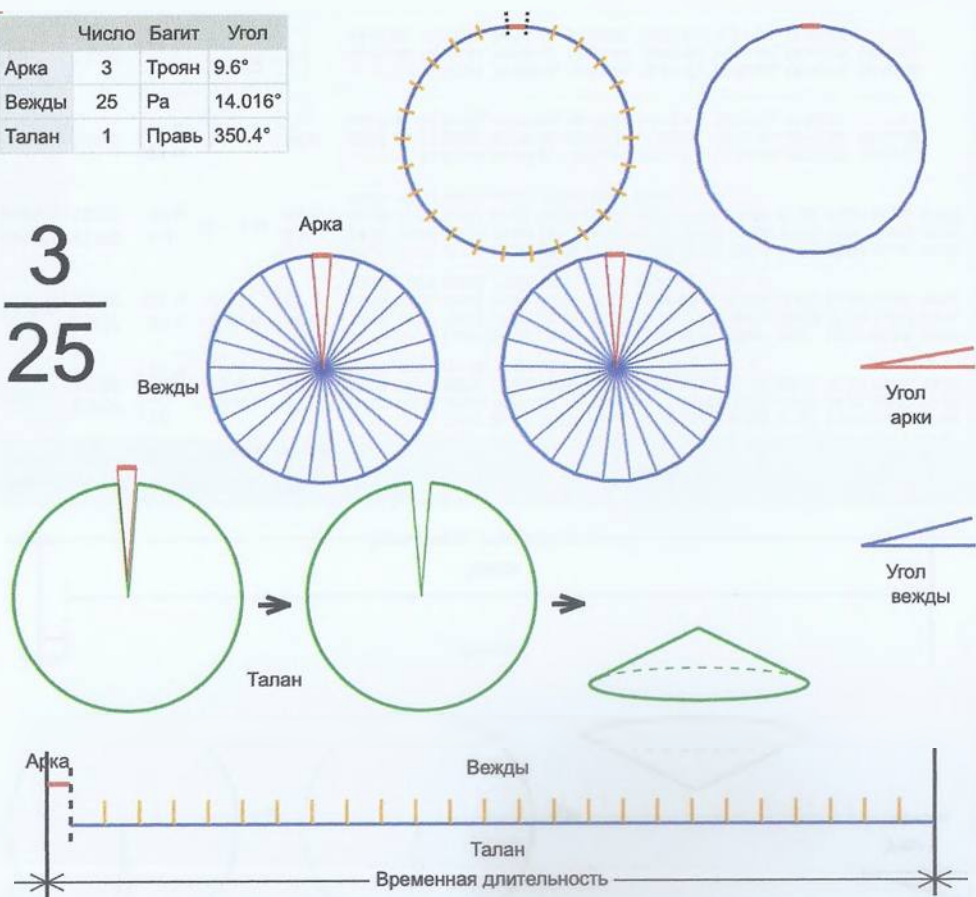

Число	Багит	Угол
Арка	3	Троян	9.6°
Вежды	25	Ра	14.016°
Талан	1	Правь	350.4°

$\frac{3}{25}$

Врем. длит.	Серед. арки	Длительности			Вехи
		Арка	Вежда	Затяг.	
Лето	21/06 12:30	9 дн 17 ч	14 дн 5 ч	3 ч 30 м	26/06 09:22, 10/07 14:40, 24/07 19:57, 08/08 01:14, 22/08 06:32, 05/09 11:49, 19/09 17:07, 03/10 22:24, 18/10 03:41, 01/11 08:59, 15/11 14:16, 29/11 19:33, 14/12 00:51, 28/12 06:08, 11/01 11:26, 25/01 16:43, 08/02 22:00, 23/02 03:18, 09/03 08:35, 23/03 13:52, 06/04 19:10, 21/04 00:27, 05/05 05:45, 19/05 11:02, 02/06 16:19, 16/06 21:37
Месяц	21/07 12:30	19 ч 12 м	1 дн 4 ч	17 м 17 с	21/07 22:06, 23/07 02:07, 24/07 06:09, 25/07 10:11, 26/07 14:13, 27/07 18:15, 28/07 22:17, 30/07 02:19, 31/07 06:21, 01/08 10:23, 02/08 14:25, 03/08 18:27, 04/08 22:29, 06/08 02:30, 07/08 06:32, 08/08 10:34, 09/08 14:36, 10/08 18:38, 11/08 22:40, 13/08 02:42, 14/08 06:44, 15/08 10:46, 16/08 14:48, 17/08 18:50, 18/08 22:52, 20/08 02:54
Шест дница	27/06 12:30	3 ч 50 м	5 ч 36 м	3 м 27 с	27/06 14:25, 27/06 20:01, 28/06 01:37, 28/06 07:14, 28/06 12:50, 28/06 18:27, 29/06 00:03, 29/06 05:39, 29/06 11:16, 29/06 16:52, 29/06 22:29, 30/06 04:05, 30/06 09:41, 30/06 15:18, 30/06 20:54, 01/07 02:30, 01/07 08:07, 01/07 13:43, 01/07 19:20, 02/07 00:56, 02/07 06:32, 02/07 12:09, 02/07 17:45, 02/07 23:22, 03/07 04:58, 03/07 10:34
Сутки	12:30	38 м 24 с	56 м 4 с	35 с	12:49:12, 13:45:15, 14:41:19, 15:37:23, 16:33:27, 17:29:31, 18:25:35, 19:21:38, 20:17:42, 21:13:46, 22:09:50, 23:05:54, 00:01:58, 00:58:01, 01:54:05, 02:50:09, 03:46:13, 04:42:17, 05:38:21, 06:34:24, 07:30:28, 08:26:32, 09:22:36, 10:18:40, 11:14:44, 12:10:48
Часы	13:30	1 м	2 м 20 с	1 с	13:30:48, 13:33:08, 13:35:28, 13:37:48, 13:40:08, 13:42:28, 13:44:48, 13:47:09, 13:49:29, 13:51:49, 13:54:09, 13:56:29, 13:58:49, 14:01:10, 14:03:30, 14:05:50