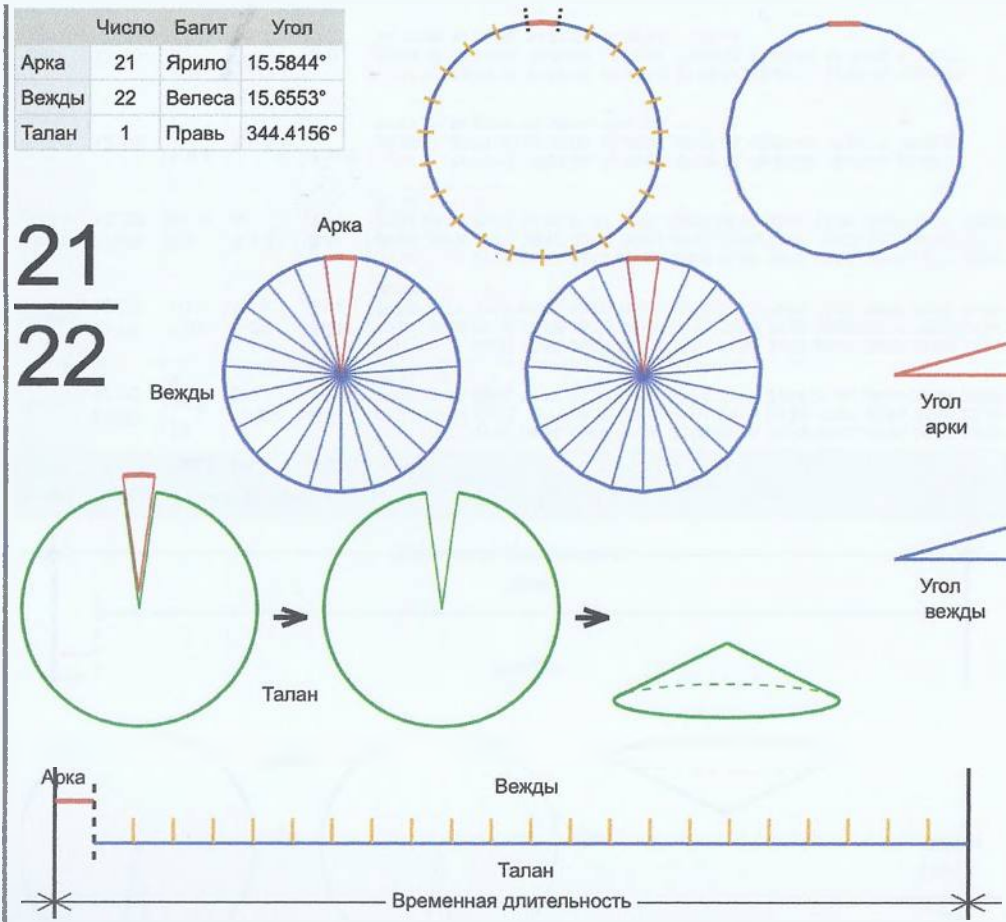

	Число	Багит	Угол
Арка	21	Ярило	15.5844°
Вежды	22	Велеса	15.6553°
Талан	1	Правь	344.4156°

21
22

Врем. длит.	Серед. арки	Длительности			Вехи
		Арка	Вежда	Затяг.	
Лето	21/06 12:30	15 дн 19 ч	15 дн 21 ч	5 ч 41 м	29/06 10:14, 15/07 07:26, 31/07 04:39, 16/08 01:51, 31/08 23:03, 16/09 20:16, 02/10 17:28, 18/10 14:40, 03/11 11:53, 19/11 09:05, 05/12 08:17, 21/12 03:30, 06/01 00:42, 21/01 21:54, 06/02 19:06, 22/02 16:19, 10/03 13:31, 26/03 10:43, 11/04 07:56, 27/04 05:08, 17/05 02:20, 28/05 23:33, 13/06 20:45
Месяц	21/07 12:30	1 дн 7 ч	1 дн 7 ч	28 м 3 с	22/07 04:05, 23/07 11:23, 24/07 18:42, 26/07 02:00, 27/07 09:19, 28/07 16:38, 29/07 23:56, 31/07 07:15, 01/08 14:34, 02/08 21:52, 04/08 05:11, 05/08 12:30, 06/08 19:48, 08/08 03:07, 09/08 10:25, 10/08 17:44, 12/08 01:03, 13/08 08:21, 14/08 15:40, 15/08 22:59, 17/08 06:17, 18/08 13:36, 19/08 20:54
Шест дница	27/06 12:30	6 ч 14 м	6 ч 15 м	5 м 37 с	27/06 15:37, 27/06 21:52, 28/06 04:08, 28/06 10:24, 28/06 16:39, 28/06 22:55, 29/06 05:11, 29/06 11:27, 29/06 17:42, 29/06 23:58, 30/06 06:14, 30/06 12:30, 30/06 18:45, 01/07 01:01, 01/07 07:17, 01/07 13:32, 01/07 19:48, 02/07 02:04, 02/07 08:20, 02/07 14:35, 02/07 20:51, 03/07 03:07, 03/07 09:22
Сутки	12:30	1 ч 2 м	1 ч 2 м	56 с	13:01:10, 14:03:47, 15:06:24, 16:09:01, 17:11:39, 18:14:16, 19:16:53, 20:19:30, 21:22:08, 22:24:45, 23:27:22, 00:30:00, 01:32:37, 02:35:14, 03:37:51, 04:40:29, 05:43:06, 06:45:43, 07:48:20, 08:50:58, 09:53:35, 10:56:12, 11:58:49