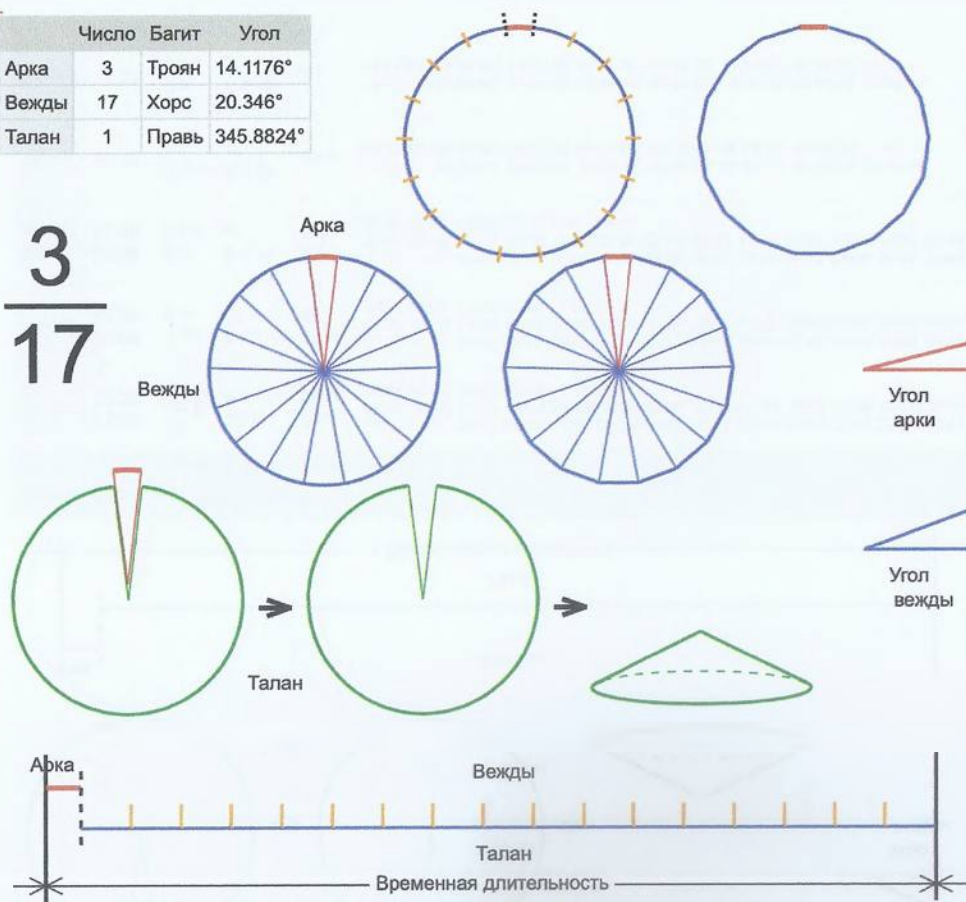

Число	Багит	Угол
Арка	3	Троян	14.1176°
Вежды	17	Хорс	20.346°
Талан	1	Правь	345.8824°

$\frac{3}{17}$

Врем. длит.	Серед. арки	Длительности			Вехи
		Арка	Вежда	Затяг.	
Лето	21/06 12:30	14 дн 7 ч	20 дн 15 ч	5 ч 9 м	28/06 16:22, 19/07 07:48, 08/08 23:14, 29/08 14:39, 19/09 06:05, 09/10 21:30, 30/10 12:56, 20/11 04:21, 10/12 19:47, 31/12 11:12, 21/01 02:38, 10/02 18:03, 03/03 09:29, 24/03 00:54, 13/04 16:20, 04/05 07:45, 24/05 23:11, 14/06 14:37
Месяц	21/07 12:30	1 дн 4 ч	1 дн 16 ч	25 м 25 с	22/07 02:37, 23/07 19:18, 25/07 12:00, 27/07 04:41, 28/07 21:23, 30/07 14:04, 01/08 06:46, 02/08 23:27, 04/08 16:09, 06/08 08:50, 08/08 01:32, 09/08 18:13, 11/08 10:55, 13/08 03:36, 14/08 20:18, 16/08 12:59, 18/08 05:41, 19/08 22:22
Шест дница	27/06 12:30	5 ч 38 м	8 ч 8 м	5 м 5 с	27/06 15:19, 27/06 23:27, 28/06 07:36, 28/06 15:44, 28/06 23:52, 29/06 08:00, 29/06 16:09, 30/06 00:17, 30/06 08:25, 30/06 16:34, 01/07 00:42, 01/07 08:50, 01/07 16:59, 02/07 01:07, 02/07 09:15, 02/07 17:23, 03/07 01:32, 03/07 09:40
Сутки	12:30	56 м 28 с	1 ч 21 м	51 с	12:58:14, 14:19:37, 15:41:00, 17:02:23, 18:23:46, 19:45:09, 21:06:32, 22:27:55, 23:49:18, 01:10:41, 02:32:04, 03:53:27, 05:14:50, 06:36:13, 07:57:36, 09:18:59, 10:40:22, 12:01:45
Час	13:30	2 м	3 м 23 с	2 с	13:31:10, 13:34:34, 13:37:57, 13:41:20, 13:44:44, 13:48:07, 13:51:31, 13:54:54, 13:58:18, 14:01:41, 14:05:05, 14:08:29, 14:11:52, 14:15:16, 14:18:40, 14:22:02

	Число	Багит	Угол
Арка	3	Троян	13.3333°
Вежды	18	Лада	19.2593°
Талан	1	Правь	346.6667°

$\frac{3}{18}$