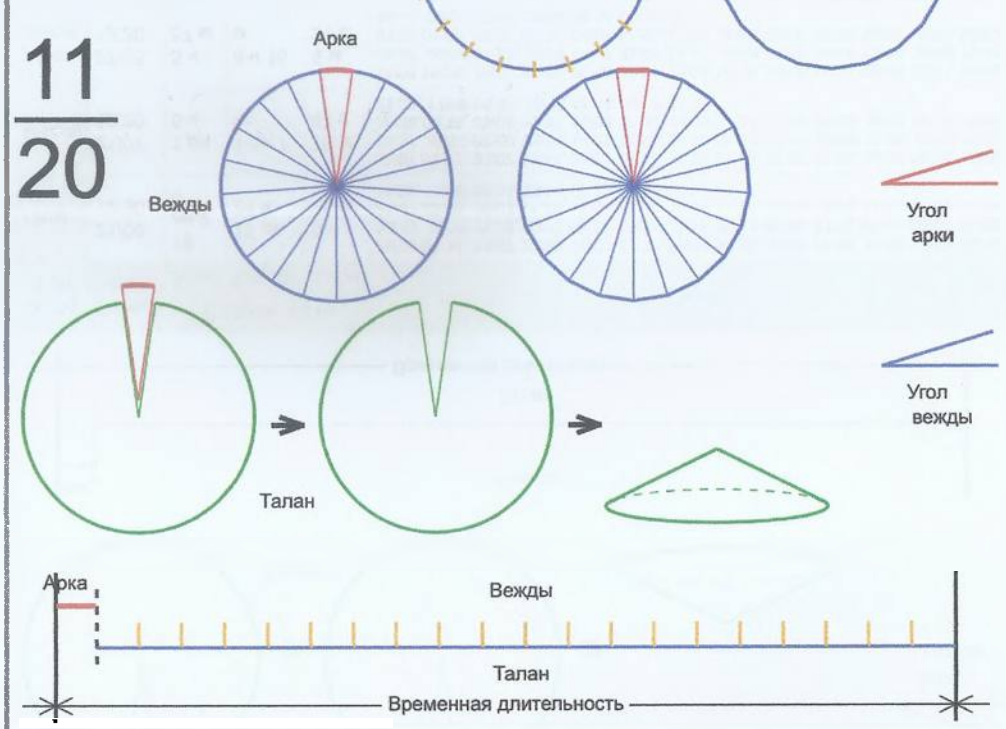

Врем. длит.	Серед. арки	Длительности			Вехи
		Арка	Вежда	Затяг.	
Лето	21/06 12:30	16 дн 14 ч	17 дн 10 ч	5 ч 58 м	29/06 19:43, 17/07 06:06, 03/08 16:28, 21/08 02:51, 07/09 13:14, 24/09 23:36, 12/10 09:59, 29/10 20:22, 16/11 06:44, 03/12 17:07, 21/12 03:30, 07/01 13:52, 25/01 00:15, 11/02 10:37, 28/02 21:00, 18/03 07:23, 04/04 17:45, 22/04 04:08, 09/05 14:31, 27/05 00:53, 13/06 11:16
Месяц	21/07 12:30	1 дн 8 ч	1 дн 10 ч	29 м 27 с	22/07 04:51, 23/07 15:13, 25/07 01:35, 26/07 11:57, 27/07 22:19, 29/07 08:40, 30/07 19:02, 01/08 05:24, 02/08 15:46, 04/08 02:08, 05/08 12:30, 06/08 22:51, 08/08 09:13, 09/08 19:35, 11/08 05:57, 12/08 16:19, 14/08 02:40, 15/08 13:02, 16/08 23:24, 18/08 09:46, 19/08 20:08
Шест. дница	27/06 12:30	6 ч 32 м	6 ч 52 м	5 м 53 с	27/06 15:46, 27/06 22:38, 28/06 05:31, 28/06 12:23, 28/06 19:15, 29/06 02:08, 29/06 09:00, 29/06 15:52, 29/06 22:45, 30/06 05:37, 30/06 12:30, 30/06 19:22, 01/07 02:14, 01/07 09:07, 01/07 15:59, 01/07 22:51, 02/07 05:44, 02/07 12:36, 02/07 19:28, 03/07 02:21, 03/07 09:13
Сутки	12:30	1 ч 5 м	1 ч 8 м	59 с	13:02:43, 14:11:27, 15:20:10, 16:28:54, 17:37:38, 18:46:21, 19:55:05, 21:03:49, 22:12:32, 23:21:16, 00:30:00, 01:38:43, 02:47:27, 03:56:10, 05:04:54, 06:13:38, 07:22:21, 08:31:05, 09:39:49, 10:48:32, 11:57:16
Час	13:30	2 м 44 с	2 м 52 с	2 с	13:31:21, 13:34:13, 13:37:05, 13:39:57, 13:42:49, 13:45:40, 13:48:32, 13:51:24, 13:54:16, 13:57:08, 14:00:00, 14:02:51, 14:05:43, 14:08:35, 14:11:27, 14:14:19, 14:17:10, 14:20:02, 14:22:54, 14:25:46, 14:28:38