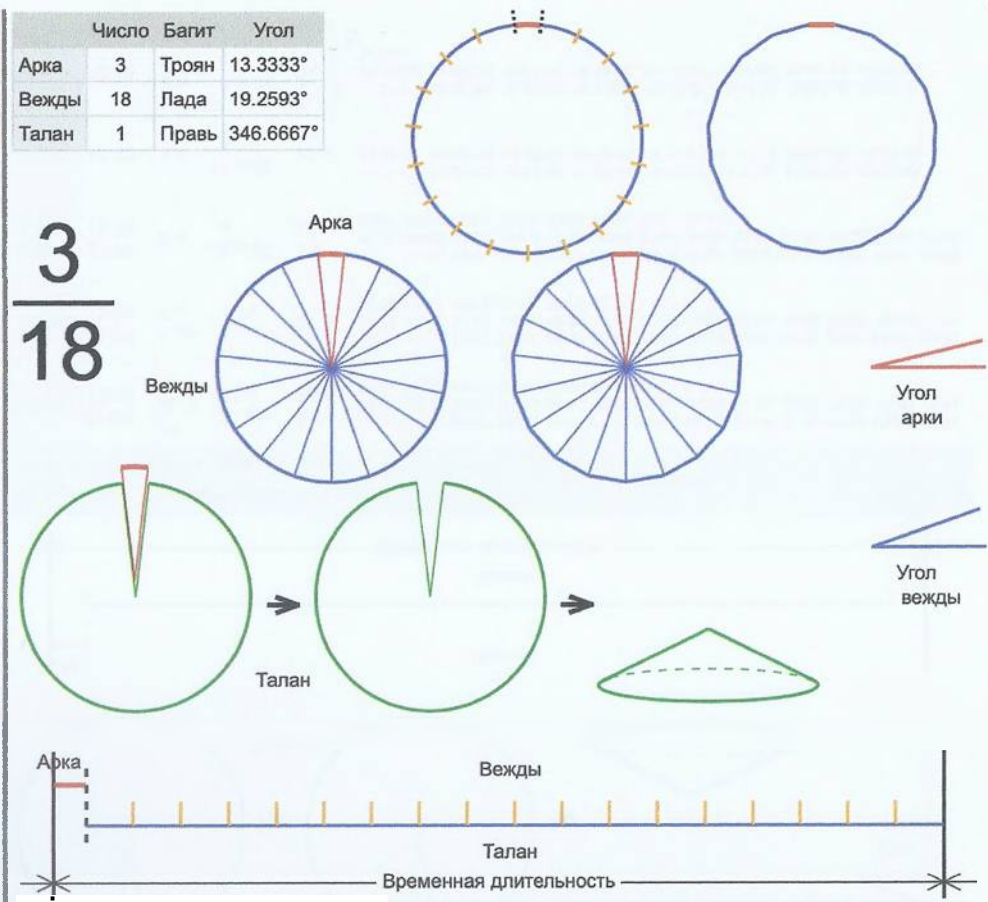

Врем. длит.	Серед. арки	Длительности			Вехи
		Арка	Вежда	Затяг.	
Лето	21/06 12:30	13 дн 12 ч	19 дн 12 ч	4 ч 52 м	28/06 06:50, 17/07 19:47, 06/08 08:45, 25/08 21:43, 14/09 10:41, 03/10 23:38, 23/10 12:36, 12/11 01:34, 01/12 14:32, 21/12 03:30, 09/01 16:27, 29/01 05:25, 17/02 18:23, 09/03 07:21, 28/03 20:18, 17/04 09:16, 06/05 22:14, 26/05 11:12, 15/06 00:10
Месяц	21/07 12:30	1 дн 2 ч	1 дн 14 ч	24 м	22/07 01:50, 23/07 16:21, 25/07 06:52, 26/07 21:23, 28/07 11:54, 30/07 02:25, 31/07 16:56, 02/08 07:27, 03/08 21:58, 05/08 12:30, 07/08 03:01, 08/08 17:32, 10/08 08:03, 11/08 22:34, 13/08 13:05, 15/08 03:36, 16/08 18:07, 18/08 08:38, 19/08 23:10
Шест дница	27/06 12:30	5 ч 20 м	7 ч 42 м	4 м 48 с	27/06 15:10, 27/06 22:52, 28/06 06:34, 28/06 14:16, 28/06 21:58, 29/06 05:41, 29/06 13:23, 29/06 21:05, 30/06 04:47, 30/06 12:30, 30/06 20:12, 01/07 03:54, 01/07 11:36, 01/07 19:18, 02/07 03:01, 02/07 10:43, 02/07 18:25, 03/07 02:07, 03/07 09:50
Сутки	12:30	53 м 20 с	1 ч 17 м	48 с	12:56:40, 14:13:42, 15:30:44, 16:47:46, 18:04:48, 19:21:51, 20:38:53, 21:55:55, 23:12:57, 00:30:00, 01:47:02, 03:04:04, 04:21:06, 05:38:08, 06:55:11, 08:12:13, 09:29:15, 10:46:17, 12:03:20
Час	13:30	2 м	3 м 13 с	2 с	13:31:06, 13:34:19, 13:37:31, 13:40:44, 13:43:57, 13:47:09, 13:50:22, 13:53:34, 13:56:47, 14:00:00, 14:03:12, 14:06:25, 14:09:37, 14:12:50, 14:16:03, 14:19:15