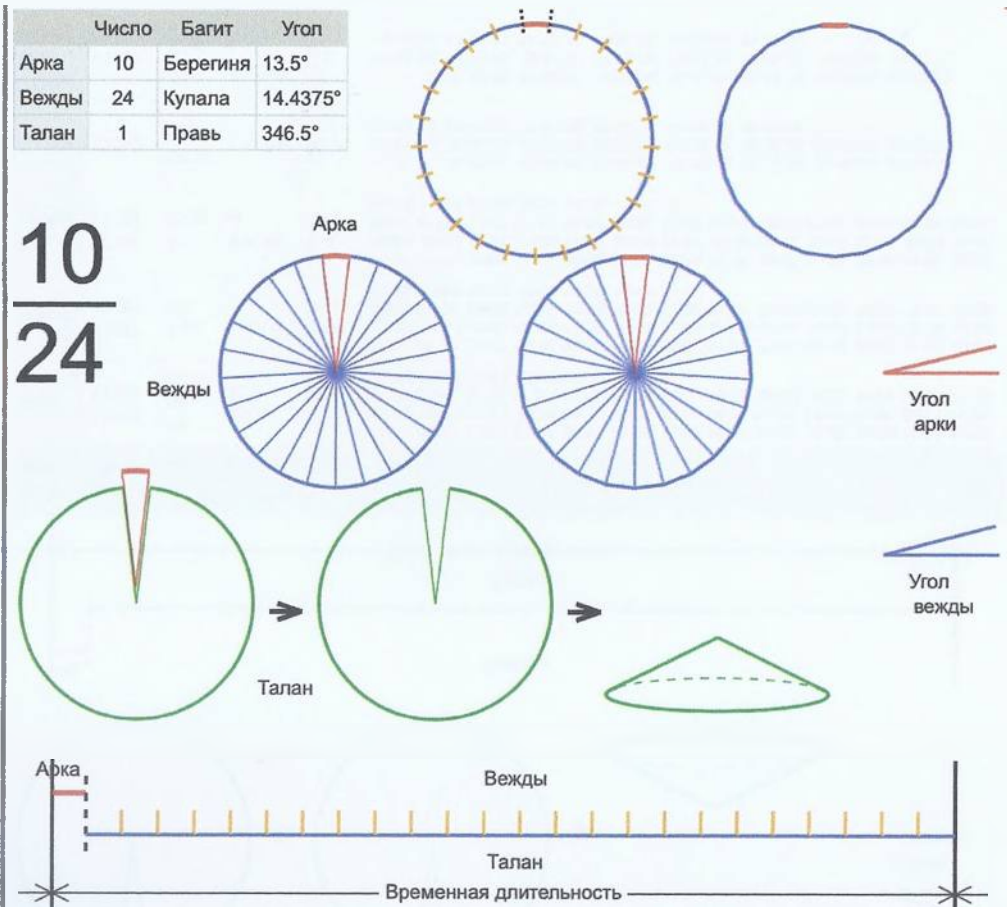

Врем. длит.	Серед. арки	Длительности			Вехи
		Арка	Вежда	Затяг.	
Лето	21/06 12:30	13 дн 16 ч	14 дн 15 ч	4 ч 55 м	28/06 08:51, 13/07 00:24, 27/07 15:58, 11/08 07:31, 25/08 23:04, 09/09 14:37, 24/09 06:10, 08/10 21:44, 23/10 13:17, 07/11 04:50, 21/11 20:23, 06/12 11:56, 21/12 03:30, 04/01 19:03, 19/01 10:36, 03/02 02:09, 17/02 17:42, 04/03 09:15, 19/03 00:49, 02/04 16:22, 17/04 07:55, 01/05 23:28, 16/05 15:01, 31/05 06:35, 14/06 22:08
Месяц	21/07 12:30	1 дн 3 ч	1 дн 4 ч	24 м 18 с	22/07 02:00, 23/07 06:52, 24/07 11:45, 25/07 16:37, 26/07 21:30, 28/07 02:22, 29/07 07:15, 30/07 12:07, 31/07 17:00, 01/08 21:52, 03/08 02:45, 04/08 07:37, 05/08 12:30, 06/08 17:22, 07/08 22:15, 09/08 03:07, 10/08 08:00, 11/08 12:52, 12/08 17:45, 13/08 22:37, 15/08 03:30, 16/08 08:22, 17/08 13:15, 18/08 18:07, 19/08 23:00
Шест дница	27/06 12:30	5 ч 24 м	5 ч 46 м	4 м 52 с	27/06 15:12, 27/06 20:58, 28/06 02:45, 28/06 08:31, 28/06 14:18, 28/06 20:04, 29/06 01:51, 29/06 07:37, 29/06 13:24, 29/06 19:10, 30/06 00:57, 30/06 06:43, 30/06 12:30, 30/06 18:16, 01/07 00:03, 01/07 05:49, 01/07 11:36, 01/07 17:22, 01/07 23:09, 02/07 04:55, 02/07 10:42, 02/07 16:28, 02/07 22:15, 03/07 04:01, 03/07 09:48
Сутки	12:30	54 м 45 с	57 м 45 с	49 с	12:57:00, 13:54:45, 14:52:30, 15:50:15, 16:48:00, 17:45:45, 18:43:30, 19:41:15, 20:39:00, 21:36:45, 22:34:30, 23:32:15, 00:30:00, 01:27:45, 02:25:30, 03:23:15, 04:21:00, 05:18:45, 06:16:30, 07:14:15, 08:12:00, 09:09:45, 10:07:30, 11:05:15, 12:03:00