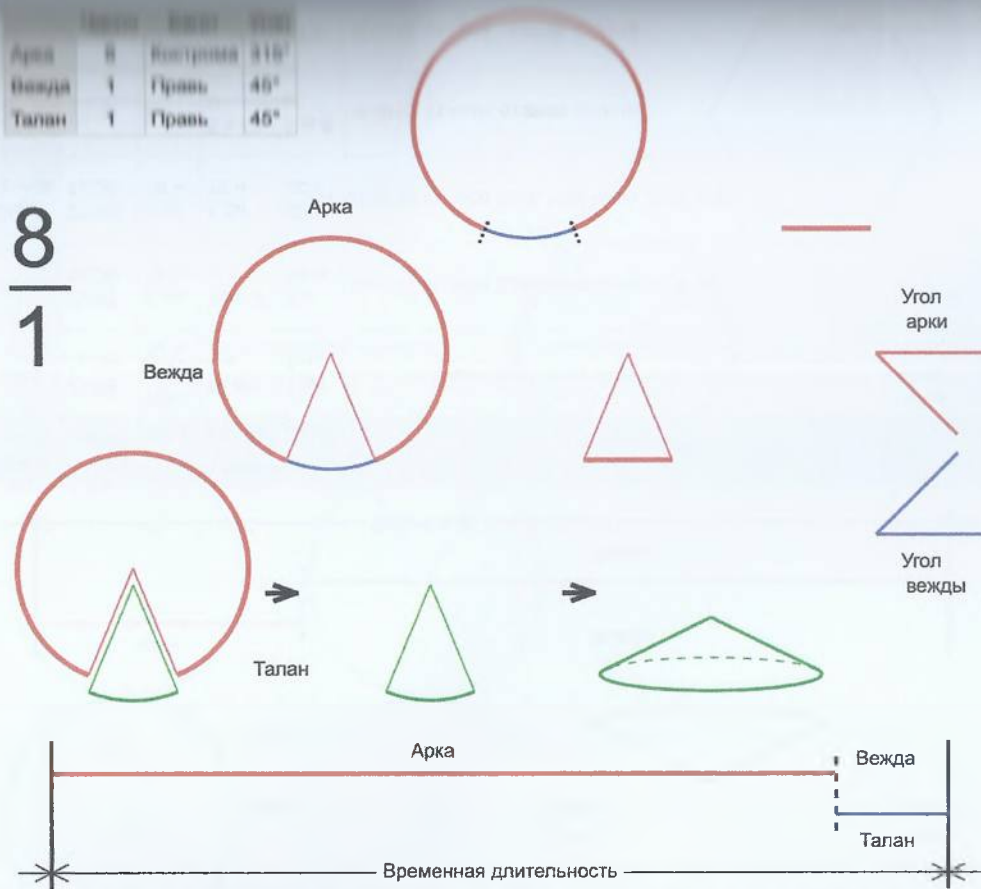

Час	13:30	2 м 3	2 м 19	2 с	11:09:41, 12:05:00, 13:31:01, 13:33:20, 13:35:39, 13:37:58, 13:40:17, 13:42:37, 13:44:56, 13:47:15, 13:51:53, 13:54:12, 13:56:31, 13:58:50, 14:01:09, 14:03:28, 14:05:47, 13:49:34, 14:10:26, 14:12:44, 14:15:03, 14:17:22, 14:19:42, 14:22:01, 14:24:20, 14:26:39

Число	Век	Угол
Арка	8	Восточная 319°
Вежда	1	Правь 45°
Талан	1	Правь 45°

8
—
1

Врем. длит.	Серед. арки	Длительности			Вехи
		Арка	Вежда	Затяг.	
Лето	21/06 12:30	319 дн 14 ч	45 дн 15 ч	16 ч 26 м	28/11 07:37, 12/01 23:22
Месяц	21/07 12:30	26 дн 6 ч	3 дн 18 ч	1 ч 21 м	03/08 15:30, 07/08 09:30
Шест дница	27/06 12:30	5 дн 6 ч	18 ч	16 м 12 с	30/06 03:30, 30/06 21:30
Сутки	12:30	21 ч	3 ч	2 м 42 с	23:00:00, 02:00:00
Час	13:30	52 м 30 с	7 м 30 с	7 с	13:56:15, 14:03:45

Час	13:30	2 м 3	2 м 19	2 с	11:09:41, 12:05:00, 13:31:01, 13:33:20, 13:35:39, 13:37:58, 13:40:17, 13:42:37, 13:44:56, 13:47:15, 13:51:53, 13:54:12, 13:56:31, 13:58:50, 14:01:09, 14:03:28, 14:05:47, 13:49:34, 14:10:26, 14:12:44, 14:15:03, 14:17:22, 14:19:42, 14:22:01, 14:24:20, 14:26:39

Число	Век	Угол
Арка	8	Восточная 187.8°
Вежды	2	Леля 101.25°
Талан	1	Правь 202.5°

8
—
2