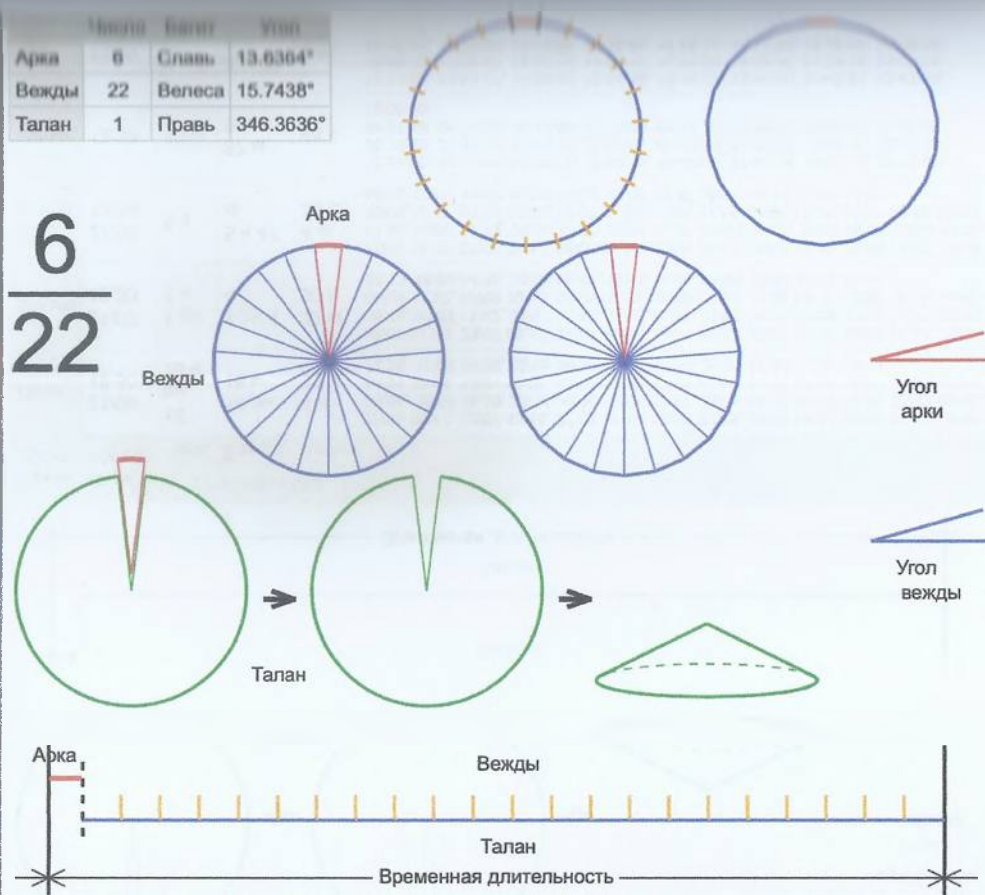

Врем. длит.	Серед. арки	Длительности			Вехи
		Арка	Вежда	Затяг.	
Лето	21/06 12:30	13 дн 20 ч	15 дн 23 ч	4 ч 58 м	28/06 10:31, 14/07 09:53, 30/07 09:14, 15/08 08:36, 31/08 07:58, 16/09 07:19, 02/10 06:41, 18/10 06:03, 03/11 05:24, 19/11 04:46, 05/12 04:08, 21/12 03:30, 06/01 02:51, 22/01 02:13, 07/02 01:35, 23/02 00:56, 11/03 00:18, 26/03 23:40, 11/04 23:01, 27/04 22:23, 13/05 21:45, 29/05 21:06, 14/06 20:28
Месяц	21/07 12:30	1 дн 3 ч	1 дн 7 ч	24 м 33 с	22/07 02:08, 23/07 09:37, 24/07 17:06, 26/07 00:35, 27/07 08:05, 28/07 15:34, 29/07 23:03, 31/07 06:32, 01/08 14:02, 02/08 21:31, 04/08 05:00, 05/08 12:30, 06/08 19:59, 08/08 03:28, 09/08 10:57, 10/08 18:27, 12/08 01:56, 13/08 09:25, 14/08 16:54, 16/08 00:24, 17/08 07:53, 18/08 15:22, 19/08 22:51
Шест дница	27/06 12:30	5 ч 27 м	6 ч 17 м	4 м 55 с	27/06 15:13, 27/06 21:31, 28/06 03:49, 28/06 10:07, 28/06 16:25, 28/06 22:42, 29/06 05:00, 29/06 11:18, 29/06 17:36, 29/06 23:54, 30/06 06:12, 30/06 12:30, 30/06 18:47, 01/07 01:05, 01/07 07:23, 01/07 13:41, 01/07 19:59, 02/07 02:17, 02/07 08:34, 02/07 14:52, 02/07 21:10, 03/07 03:28, 03/07 09:46
Сутки	12:30	54 м 33 с	1 ч 2 м	49 с	12:57:18, 14:00:14, 15:03:13, 16:06:11, 17:09:10, 18:12:08, 19:15:07, 20:18:05, 21:21:04, 22:24:02, 23:27:01, 00:30:00, 01:32:58, 02:35:57, 03:38:55, 04:41:54, 05:44:52, 06:47:51, 07:50:49, 08:53:48, 09:56:46, 10:59:45, 12:02:43
Час	13:30	2 м 16 с	2 м 37 с	2 с	13:31:08, 13:33:45, 13:36:23, 13:39:00, 13:41:37, 13:44:15, 13:46:52, 13:49:30, 13:52:07, 13:54:45, 13:57:22, 14:00:00, 14:02:37, 14:05:14, 14:07:52, 14:10:29, 14:13:07, 14:15:44, 14:18:22, 14:20:59, 14:23:36, 14:26:14, 14:28:51