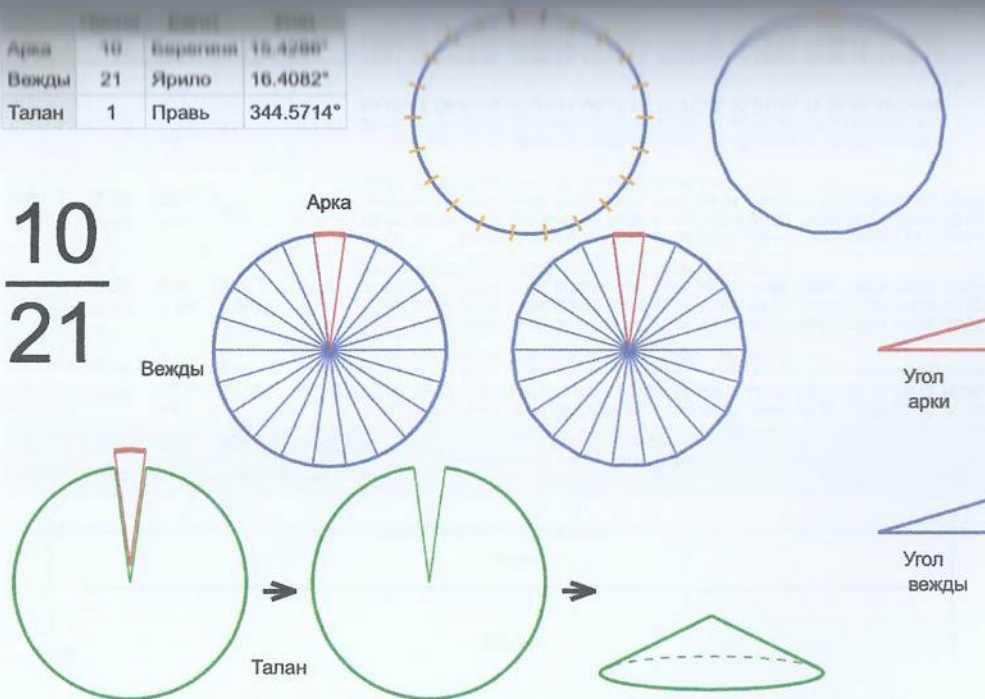

Сутки	12:00	М	М	С	08:19:17, 09:31:29, 10:43:41, 11:55:53
Час	13:30	2 м 01 с	3 м	3 с	13:31:25, 13:34:25, 13:37:26, 13:40:26, 13:43:27, 13:46:27, 13:49:28, 13:52:28, 13:55:29, 13:58:30, 14:01:30, 14:04:31, 14:07:31, 14:10:31, 14:13:32, 14:16:32, 14:19:33, 14:22:33, 14:25:34, 14:28:34

Арка	10	Высота	16.4280°
Вежды	21	Ярило	16.4082°
Талан	1	Правь	344.5714°

10
21

Врем. длит.	Серед. арки	Длительности			Вехи
		Арка	Вежда	Затяг.	
Лето	21/06 12:30	15 дн 15 ч	16 дн 15 ч	5 ч 38 м	29/06 08:20, 15/07 23:52, 01/08 15:25, 18/08 06:57, 03/09 22:29, 20/09 14:02, 07/10 05:34, 23/10 21:06, 09/11 12:39, 26/11 04:11, 12/12 19:43, 29/12 11:16, 15/01 02:48, 31/01 18:20, 17/02 09:53, 06/03 01:25, 22/03 16:57, 08/04 08:30, 25/04 00:02, 11/05 15:34, 28/05 07:07, 13/06 22:39
Месяц	21/07 12:30	1 дн 6 ч	1 дн 8 ч	27 м 46 с	22/07 03:55, 23/07 12:44, 24/07 21:33, 26/07 06:22, 27/07 15:11, 29/07 00:00, 30/07 08:49, 31/07 17:38, 02/08 02:27, 03/08 11:16, 04/08 20:05, 06/08 04:54, 07/08 13:43, 08/08 22:32, 10/08 07:21, 11/08 16:10, 13/08 00:59, 14/08 09:48, 15/08 18:37, 17/08 03:26, 18/08 12:15, 19/08 21:04
Шест. дница	27/06 12:30	6 ч 10 м	6 ч 33 м	5 м 33 с	27/06 15:35, 27/06 22:08, 28/06 04:42, 28/06 11:16, 28/06 17:50, 29/06 00:24, 29/06 06:57, 29/06 13:31, 29/06 20:05, 30/06 02:39, 30/06 09:13, 30/06 15:46, 30/06 22:20, 01/07 04:54, 01/07 11:28, 01/07 18:02, 02/07 00:35, 02/07 07:09, 02/07 13:43, 02/07 20:17, 03/07 02:51, 03/07 09:24
Сутки	12:30	1 ч 1 м	1 ч 5 м	56 с	13:00:51, 14:06:29, 15:12:07, 16:17:45, 17:23:23, 18:29:01, 19:34:39, 20:40:17, 21:45:55, 22:51:33, 23:57:11, 01:02:48, 02:08:26, 03:14:04, 04:19:42, 05:25:20, 06:30:58, 07:36:36, 08:42:14, 09:47:52, 10:53:30, 11:59:08
Час	13:30	2 м 34 с	2 м 44 с	2 с	13:31:17, 13:34:01, 13:36:45, 13:39:29, 13:42:13, 13:44:57, 13:47:41, 13:50:25, 13:53:09, 13:55:53, 13:58:37, 14:01:22, 14:04:06, 14:06:50, 14:09:34, 14:12:18, 14:15:02, 14:17:46, 14:20:30, 14:23:14, 14:25:58, 14:28:42

М	07:22:33, 08:31:19, 09:40:04, 10:48:50, 11:57:36				
Час	13:30	2 м 47 с	2 м 52 с	2 с	13:31:21, 13:34:12, 13:37:04, 13:39:56, 13:42:48, 13:45:40, 13:48:32, 13:51:24, 13:54:16, 13:57:08, 14:00:00, 14:02:51, 14:05:43, 14:08:35, 14:11:27, 14:14:19, 14:17:11, 14:20:03, 14:22:55, 14:25:47, 14:28:39

Арка	10	Высота	14.7273°
Вежды	22	Велеса	15.6942°
Талан	1	Правь	345.2727°

10
22