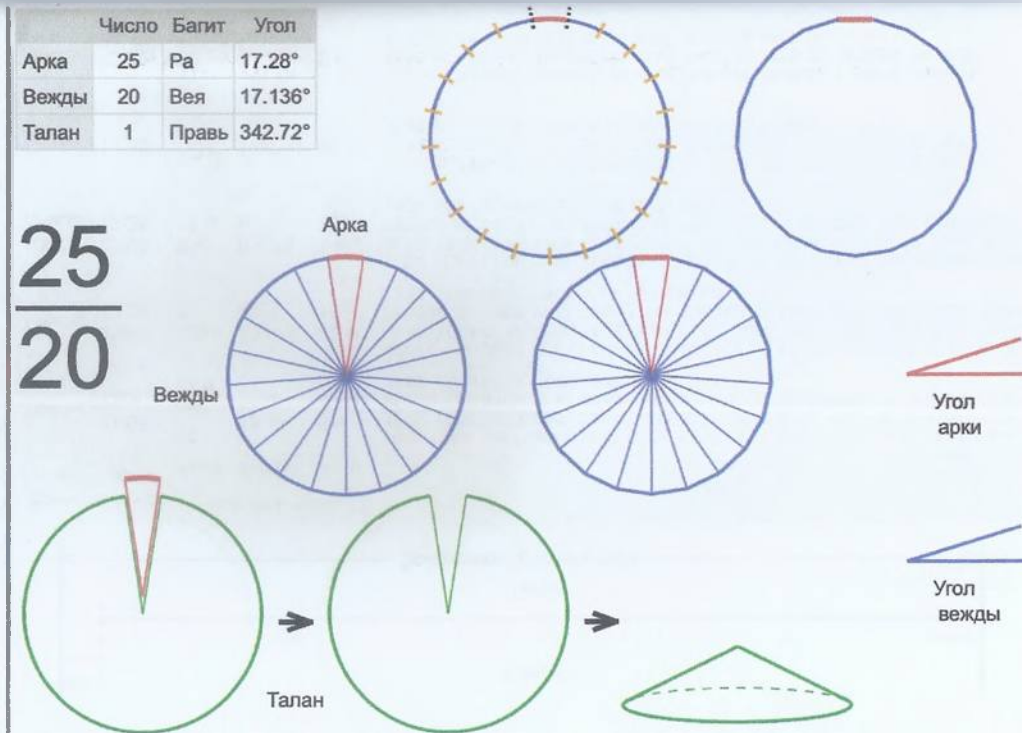

Число	Багит	Угол
Арка	25 Ра	17.28°
Вежды	20 Вейя	17.136°
Талан	1 Правь	342.72°

25
20

Врем. длит.	Серед. арки	Длительности			Вехи
		Арка	Вежда	Затяг.	
Лето	21/06 12:30	17 дн 12 ч	17 дн 9 ч	6 ч 15 м	30/06 06:53, 17/07 16:08, 04/08 01:24, 21/08 10:40, 07/09 19:55, 25/09 05:11, 12/10 14:27, 29/10 23:42, 16/11 08:58, 03/12 18:14, 21/12 03:30, 07/01 12:45, 24/01 22:01, 11/02 07:17, 28/02 16:32, 18/03 01:48, 04/04 11:04, 21/04 20:19, 09/05 05:35, 26/05 14:51, 13/06 00:06
Месяц	21/07 12:30	1 дн 10 ч	1 дн 10 ч	30 м 51 с	22/07 05:46, 23/07 16:03, 25/07 02:19, 26/07 12:35, 27/07 22:52, 29/07 09:08, 30/07 09:04, 29/08 15:56, 29/08 22:47, 30/08 05:38, 30/08 12:30, 06/08 22:46, 08/08 09:02, 09/08 19:18, 11/08 05:35, 12/08 15:51, 14/08 02:07, 15/08 12:24, 16/08 22:40, 18/08 08:56, 19/08 19:13
Шест дница	27/06 12:30	6 ч 54 м	6 ч 51 м	6 м 10 с	27/06 15:57, 27/06 22:48, 28/06 05:39, 28/06 12:31, 28/06 19:22, 29/06 02:13, 29/06 09:04, 29/06 15:56, 29/06 22:47, 30/06 05:38, 30/06 12:30, 30/06 19:21, 01/07 02:12, 01/07 09:03, 01/07 15:55, 01/07 22:46, 02/07 05:37, 02/07 12:28, 02/07 19:20, 03/07 02:11, 03/07 09:02
Сутки	12:30	1 ч 9 м	1 ч 8 м	1 м 2 с	13:04:33, 14:13:06, 15:21:38, 16:30:11, 17:38:44, 18:47:16, 19:55:49, 21:04:22, 22:12:54, 23:21:27, 00:30:00, 01:38:32, 02:47:05, 03:55:37, 05:04:10, 06:12:43, 07:21:15, 08:29:48, 09:38:21, 10:46:53, 11:55:26
Час	13:30	2 м 53 с	2 м 51 с	3 с	13:31:26, 13:34:17, 13:37:09, 13:40:00, 13:42:51, 13:45:43, 13:48:34, 13:51:25, 13:54:17, 13:57:08, 14:00:00, 14:02:51, 14:05:42, 14:08:34, 14:11:25, 14:14:16, 14:17:08, 14:19:59, 14:22:50, 14:25:42, 14:28:33