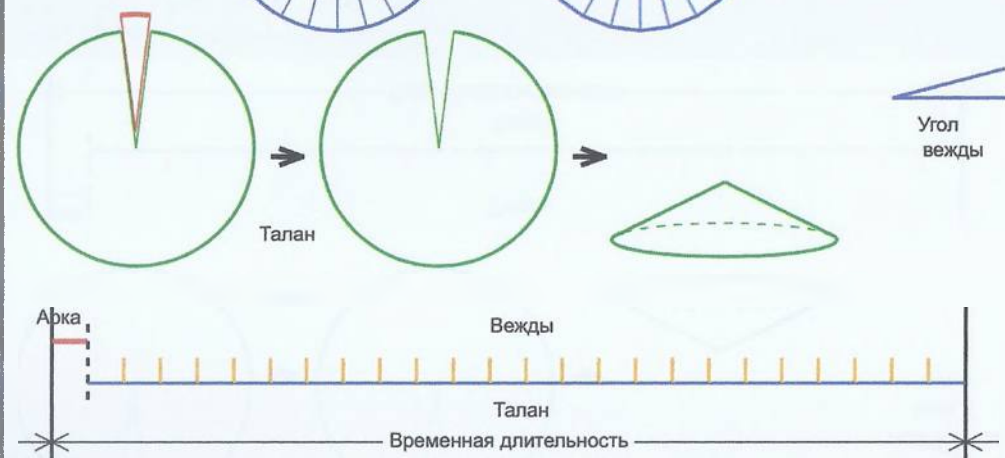

Врем. длит.	Серед. арки	Длительности			Вехи
		Арка	Вежда	Затяг.	
Лето	21/06 12:30	14 дн 10 ч	14 ч	5 ч 12 м	28/06 17:59, 13/07 08:47, 27/07 23:34, 11/08 14:22, 26/08 05:09, 09/09 19:57, 24/09 10:44, 09/10 01:32, 23/10 16:19, 07/11 07:07, 21/11 21:54, 06/12 12:42, 21/12 03:30, 04/01 18:17, 19/01 09:05, 02/02 23:52, 17/02 14:40, 04/03 05:27, 18/03 20:15, 02/04 11:02, 17/04 01:50, 01/05 16:37, 16/05 07:25, 30/05 22:12, 14/06 13:00
Месяц	21/07 12:30	1 дн 4 ч	1 дн 4 ч	25 м 39 с	22/07 02:45, 23/07 07:33, 24/07 12:22, 25/07 17:11, 26/07 22:00, 28/07 02:48, 29/07 07:37, 30/07 12:26, 31/07 17:15, 01/08 22:03, 03/08 02:52, 04/08 07:41, 05/08 12:30, 06/08 17:18, 07/08 22:07, 09/08 02:56, 10/08 07:45, 11/08 12:33, 12/08 17:22, 13/08 22:11, 15/08 03:00, 16/08 07:48, 17/08 12:37, 18/08 17:26, 19/08 22:15
Шест дница	27/06 12:30	5 ч 42 м	5 ч 45 м	5 м 8 с	27/06 15:21, 27/06 21:06, 28/06 02:52, 28/06 08:38, 28/06 14:24, 28/06 20:09, 29/06 01:55, 29/06 07:41, 29/06 13:27, 29/06 19:12, 30/06 00:58, 30/06 06:44, 30/06 12:30, 30/06 18:15, 01/07 00:01, 01/07 05:47, 01/07 11:33, 01/07 17:18, 01/07 23:04, 02/07 04:50, 02/07 10:36, 02/07 16:21, 02/07 22:07, 03/07 03:53, 03/07 09:39
Сутки	12:30	57 м 38 с	57 м 38 с	51 с	12:58:30, 13:56:07, 14:53:45, 15:51:22, 16:49:00, 17:46:37, 18:44:15, 19:41:52, 20:39:30, 21:37:07, 22:34:45, 23:32:22, 00:30:00, 01:27:37, 02:25:15, 03:22:52, 04:20:30, 05:18:07, 06:15:45, 07:13:22, 08:11:00, 09:08:37, 10:06:15, 11:03:52, 12:01:30