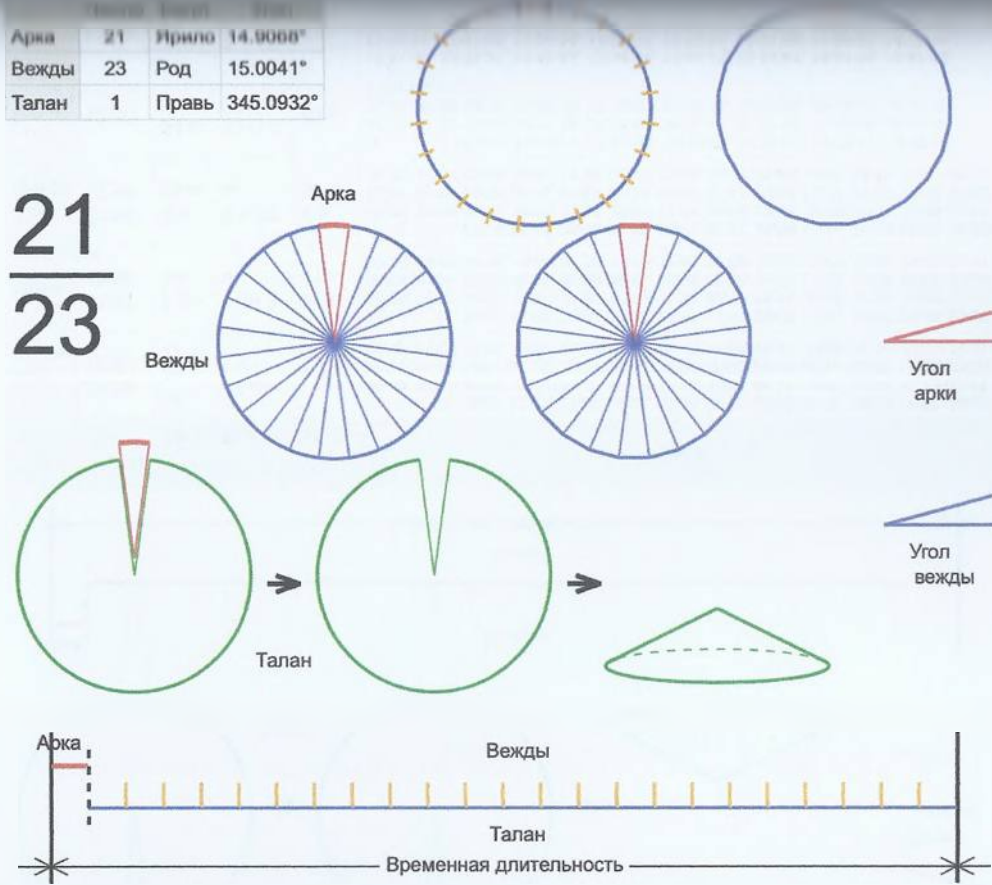

Арка	21	Ирило	14.9000°
Вежды	23	Род	15.0041°
Талан	1	Правь	345.0932°

21
23

Врем. длит.	Серед. арки	Длительности			Вехи
		Арка	Вежда	Затяг.	
Лето	21/06 12:30	15 дн 2 ч	15 дн 5 ч	5 ч 26 м	29/06 01:59, 14/07 07:20, 29/07 12:41, 13/08 18:02, 28/08 23:23, 13/09 04:44, 28/09 10:04, 13/10 15:25, 28/10 20:46, 13/11 02:07, 28/11 07:28, 13/12 12:49, 28/12 18:10, 12/01 23:31, 28/01 04:52, 12/02 10:13, 27/02 15:34, 14/03 20:55, 30/03 02:15, 14/04 07:36, 29/04 12:57, 14/05 18:18, 29/05 23:39, 14/06 05:00
Месяц	21/07 12:30	1 дн 5 ч	1 дн 6 ч	26 м 50 с	22/07 03:24, 23/07 09:24, 24/07 15:25, 25/07 21:25, 27/07 03:26, 28/07 09:26, 29/07 15:27, 30/07 21:27, 01/08 03:28, 02/08 09:28, 03/08 15:29, 04/08 21:29, 06/08 03:30, 07/08 09:30, 08/08 15:31, 09/08 21:31, 11/08 03:32, 12/08 09:32, 13/08 15:33, 14/08 21:33, 16/08 03:34, 17/08 09:34, 18/08 15:35, 19/08 21:35
Шест дница	27/06 12:30	5 ч 57 м	6 ч	5 м 22 с	27/06 15:28, 27/06 21:28, 28/06 03:29, 28/06 09:29, 28/06 15:29, 28/06 21:29, 29/06 03:29, 29/06 09:29, 29/06 15:29, 29/06 21:29, 30/06 03:29, 30/06 09:29, 30/06 15:30, 30/06 21:30, 01/07 03:30, 01/07 09:30, 01/07 15:30, 01/07 21:30, 02/07 03:30, 02/07 09:30, 02/07 15:30, 02/07 21:30, 03/07 03:31, 03/07 09:31
Сутки	12:30	59 м 38 с	1 ч	54 с	12:59:48, 13:59:49, 14:59:50, 15:59:51, 16:59:52, 17:59:53, 18:59:54, 19:59:55, 20:59:56, 21:59:57, 22:59:58, 23:59:59, 01:00:00, 02:00:01, 03:00:02, 04:00:03, 05:00:04, 06:00:05, 07:00:06, 08:00:07, 09:00:08, 10:00:09, 11:00:10, 12:00:11
Час	13:30	2 м 29 с	2 м 30 с	2 с	13:31:14, 13:33:44, 13:36:14, 13:38:44, 13:41:14, 13:43:44, 13:46:14, 13:48:44, 13:51:14, 13:53:44, 13:56:14, 13:58:44, 14:01:15, 14:03:45, 14:06:15, 14:08:45, 14:11:15, 14:13:45, 14:16:15, 14:18:45, 14:21:15, 14:23:45, 14:26:15, 14:28:45

Арка	21	Ирило	14.2857°
Вежды	24	Купала	14.4048°
Талан	1	Правь	345.7143°

21
24