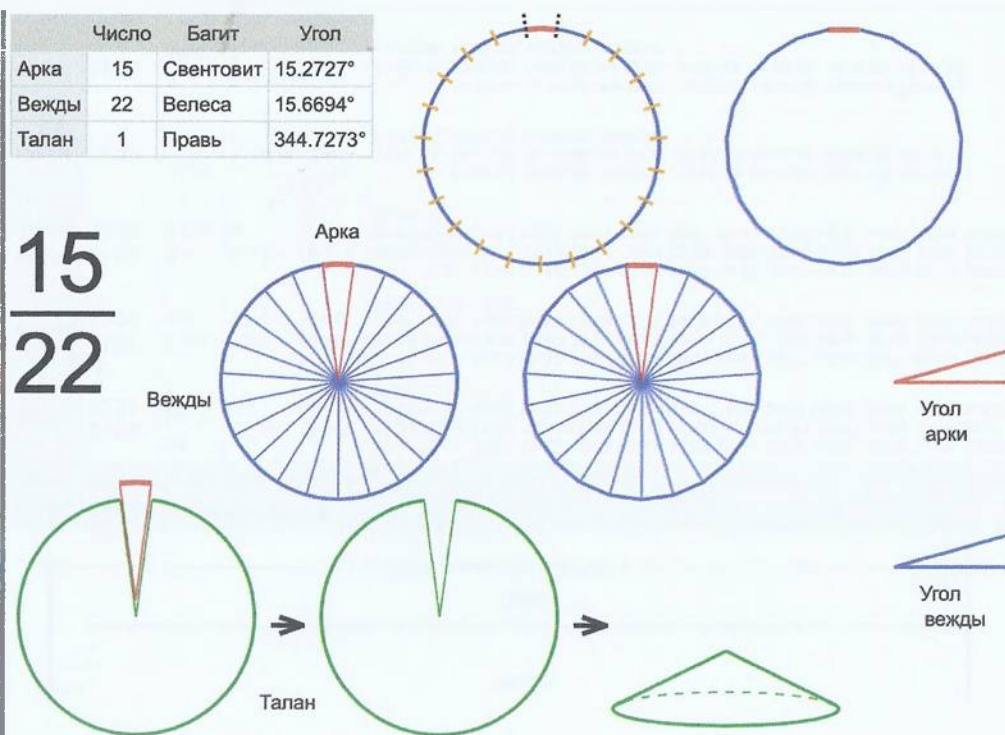

	Число	Багит	Угол
Арка	15	Свентовит	15.2727°
Вежды	22	Велеса	15.6694°
Талан	1	Правь	344.7273°

15
22

Врем. длит.	Серед. арки	Длительности			Вехи
		Арка	Вежда	Затяг.	
Лето	21/06 12:30	15 дн 11 ч	15 дн 21 ч	5 ч 34 м	29/06 06:26, 15/07 03:59, 31/07 01:32, 15/08 23:05, 31/08 20:38, 16/09 18:11, 02/10 15:44, 18/10 13:17, 03/11 10:50, 19/11 08:23, 05/12 05:56, 21/12 03:30, 06/01 01:03, 21/01 22:36, 06/02 20:09, 22/02 17:42, 10/03 15:15, 26/03 12:48, 11/04 10:21, 27/04 07:54, 13/05 05:27, 29/05 03:00, 14/06 00:33
Месяц	21/07 12:30	1 дн 6 ч	1 дн 7 ч	27 м 29 с	22/07 03:46, 23/07 11:06, 24/07 18:27, 26/07 01:47, 27/07 09:07, 28/07 16:28, 29/07 23:48, 31/07 07:08, 01/08 14:29, 02/08 21:49, 04/08 05:09, 05/08 12:30, 06/08 19:50, 08/08 03:10, 09/08 10:30, 10/08 17:51, 12/08 01:11, 13/08 08:31, 14/08 15:52, 15/08 23:12, 17/08 06:32, 18/08 13:53, 19/08 21:13
Шест дница	27/06 12:30	6 ч 6 м	6 ч 16 м	5 м 30 с	27/06 15:33, 27/06 21:49, 28/06 04:05, 28/06 10:21, 28/06 16:37, 28/06 22:53, 29/06 05:09, 29/06 11:25, 29/06 17:41, 29/06 23:57, 30/06 06:13, 30/06 12:30, 30/06 18:46, 01/07 01:02, 01/07 07:18, 01/07 13:34, 01/07 19:50, 02/07 02:06, 02/07 08:22, 02/07 14:38, 02/07 20:54, 03/07 03:10, 03/07 09:26
Сутки	12:30	1 ч 1 м	1 ч 2 м	55 с	13:00:32, 14:03:13, 15:05:54, 16:08:34, 17:11:15, 18:13:56, 19:16:36, 20:19:17, 21:21:58, 22:24:38, 23:27:19, 00:30:00, 01:32:40, 02:35:21, 03:38:01, 04:40:42, 05:43:23, 06:46:03, 07:48:44, 08:51:25, 09:54:05, 10:56:46, 11:59:27