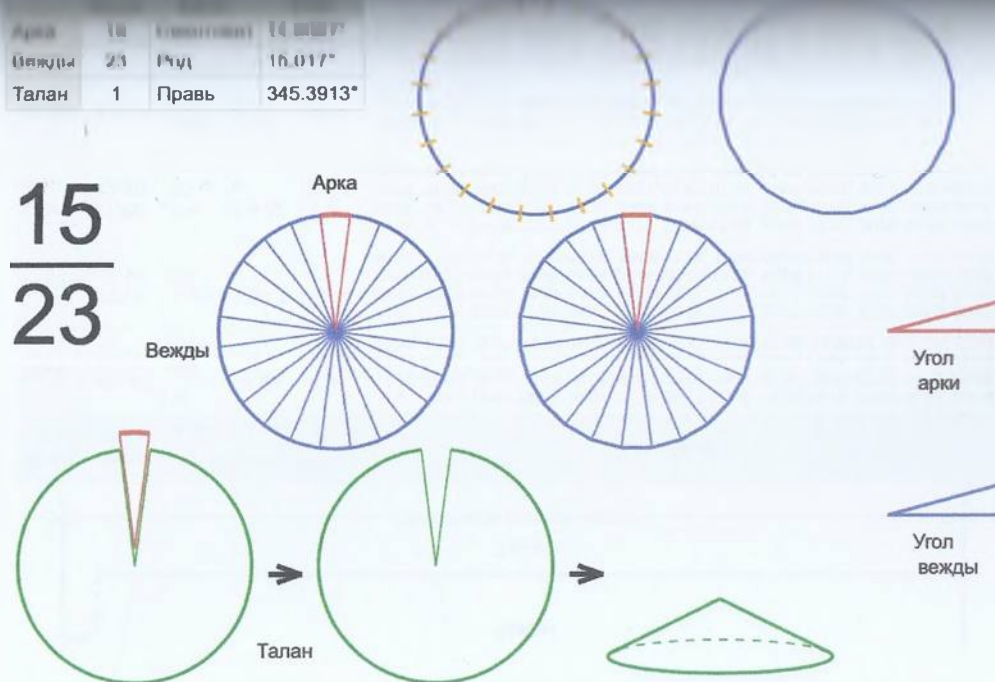

21:46:11, 22:02:42, 23:07:14, 01:02:45, 02:06:17, 03:13:48, 04:19:20, 05:24:51, 06:30:22, 07:35:54, 08:41:25, 09:46:57, 10:52:28, 11:58:00

Арка	14	Световой	14 3337°
Вежды	23	Чуд	16.017°
Талан	1	Правь	345.3913°

15
23

Врем. длит.	Серед. арки	Длительности			Вехи
		Арка	Вежда	Затяг.	
Лето	21/06 12:30	14 дн 19 ч	15 дн 5 ч	5 ч 20 м	28/06 22:21, 14/07 04:01, 29/07 09:41, 13/08 15:21, 28/08 21:01, 13/09 02:40, 28/09 08:20, 13/10 14:00, 28/10 19:40, 13/11 01:20, 28/11 07:00, 13/12 12:40, 28/12 18:19, 12/01 23:59, 28/01 05:39, 12/02 11:19, 27/02 16:59, 14/03 22:39, 30/03 04:19, 14/04 09:58, 29/04 15:38, 14/05 21:18, 30/05 02:58, 14/06 08:38
Месяц	21/07 12:30	1 дн 5 ч	1 дн 6 ч	26 м 18 с	22/07 03:06, 23/07 09:08, 24/07 15:10, 25/07 21:12, 27/07 03:14, 28/07 09:16, 29/07 15:18, 30/07 21:20, 01/08 03:22, 02/08 09:24, 03/08 15:26, 04/08 21:28, 06/08 03:31, 07/08 09:33, 08/08 15:35, 09/08 21:37, 11/08 03:39, 12/08 09:41, 13/08 15:43, 14/08 21:45, 16/08 03:47, 17/08 09:49, 18/08 15:51, 19/08 21:53
Шест дница	27/06 12:30	5 ч 50 м	6 ч	5 м 16 с	27/06 15:25, 27/06 21:25, 28/06 03:26, 28/06 09:26, 28/06 15:26, 28/06 21:27, 29/06 03:27, 29/06 09:28, 29/06 15:28, 29/06 21:28, 30/06 03:29, 30/06 09:29, 30/06 15:30, 30/06 21:30, 01/07 03:31, 01/07 09:31, 01/07 15:31, 01/07 21:32, 02/07 03:32, 02/07 09:33, 02/07 15:33, 02/07 21:33, 03/07 03:34, 03/07 09:34
Сутки	12:30	58 м 26 с	1 ч	53 с	12:59:13, 13:59:17, 14:59:21, 15:59:25, 16:59:29, 17:59:33, 18:59:37, 19:59:41, 20:59:45, 21:59:49, 22:59:53, 23:59:57, 01:00:02, 02:00:06, 03:00:10, 04:00:14, 05:00:18, 06:00:22, 07:00:26, 08:00:30, 09:00:34, 10:00:38, 11:00:42, 12:00:46
Час	13:30	2 м 26 с	2 м 30 с	2 с	13:31:13, 13:33:43, 13:36:13, 13:38:43, 13:41:13, 13:43:43, 13:46:14, 13:48:44, 13:51:14, 13:53:44, 13:56:14, 13:58:44, 14:01:15, 14:03:45, 14:06:15, 14:08:45, 14:11:15, 14:13:45, 14:16:16, 14:18:46, 14:21:16, 14:23:46, 14:26:16, 14:28:46

21:21:58, 22:24:38, 23:27:19, 00:30:00, 01:32:40, 02:35:21, 03:38:01, 04:40:42, 05:43:23, 06:46:03, 07:48:44, 08:51:25, 09:54:05, 10:56:46, 11:59:27

Арка	16	Световой	14°
Вежды	24	Купала	14.4167°
Талан	1	Правь	346°

15
24