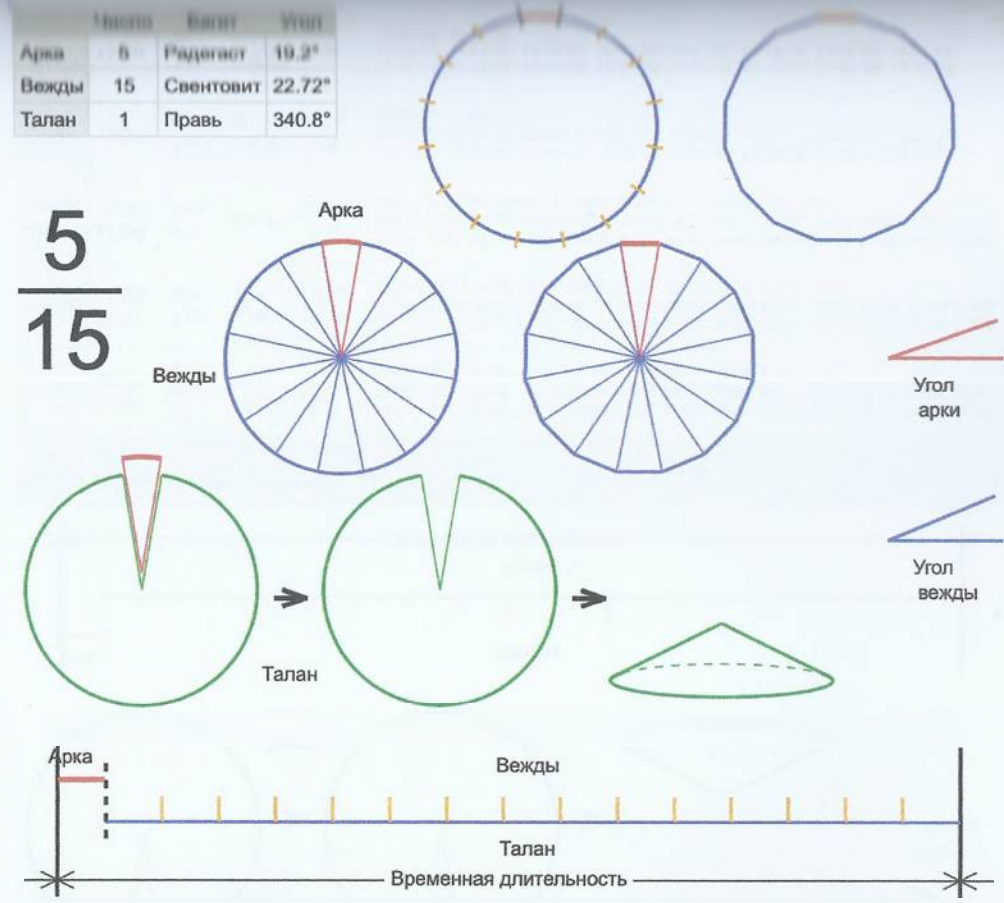

Час 13:30 3 м 4 м 20 3 с 13:31:50, 13:36:10, 13:40:30, 13:44:50, 13:49:10, 13:53:30, 13:57:50, 14:02:09, 14:06:29, 14:10:49, 14:15:09, 14:19:29, 14:23:49, 14:28:09

Число	Векст	Угол
Арка	5 Радугаст	19.2°
Вежды	15 Световит	22.72°
Талан	1 Правь	340.8°

5
15

Врем. длит.	Серед. арки	Длительности			Вехи
		Арка	Вежда	Затяг.	
Лето	21/06 12:30	19 дн 11 ч	23 дн 1 ч	7 ч	01/07 06:15, 24/07 07:29, 16/08 08:43, 08/09 09:57, 01/10 11:11, 24/10 12:25, 16/11 13:39, 09/12 14:53, 01/01 16:06, 24/01 17:20, 16/02 18:34, 11/03 19:48, 03/04 21:02, 26/04 22:16, 19/05 23:30, 12/06 00:44
Месяц	21/07 12:30	1 дн 14 ч	1 дн 21 ч	34 м 34 с	22/07 07:42, 24/07 05:08, 26/07 02:34, 28/07 00:01, 29/07 21:27, 31/07 18:54, 02/08 16:20, 04/08 13:46, 06/08 11:13, 08/08 08:39, 10/08 06:06, 12/08 03:32, 14/08 00:58, 15/08 22:25, 17/08 19:51, 19/08 17:18
Шест дница	27/06 12:30	7 ч 40 м	9 ч 5 м	6 м 55 с	27/06 16:20, 28/06 01:25, 28/06 10:30, 28/06 19:36, 29/06 04:41, 29/06 13:46, 29/06 22:52, 30/06 07:57, 30/06 17:02, 01/07 02:07, 01/07 11:13, 01/07 20:18, 02/07 05:23, 02/07 14:29, 02/07 23:34, 03/07 08:39
Сутки	12:30	1 ч 16 м	1 ч 30 м	1 м 9 с	13:08:24, 14:39:16, 16:10:09, 17:41:02, 19:11:55, 20:42:48, 22:13:40, 23:44:33, 01:15:26, 02:46:19, 04:17:12, 05:48:04, 07:18:57, 08:49:50, 10:20:43, 11:51:36
Час	13:30	3 м 12 с	3 м 47 с	3 с	13:31:36, 13:35:23, 13:39:10, 13:42:57, 13:46:44, 13:50:32, 13:54:19, 13:58:06, 14:01:53, 14:05:40, 14:09:28, 14:13:15, 14:17:02, 14:20:49, 14:24:36, 14:28:24

Час 13:30 3 м 26 с 4 м 2 с 3 с 13:31:42, 13:35:45, 13:39:47, 13:43:50, 13:47:52, 13:51:55, 13:55:57, 14:00:00, 14:04:02, 14:08:04, 14:12:07, 14:16:09, 14:20:12, 14:24:14, 14:28:17

Число	Векст	Угол
Арка	5 Радугаст	18°
Вежды	16 Мара	21.375°
Талан	1 Правь	342°

5
16