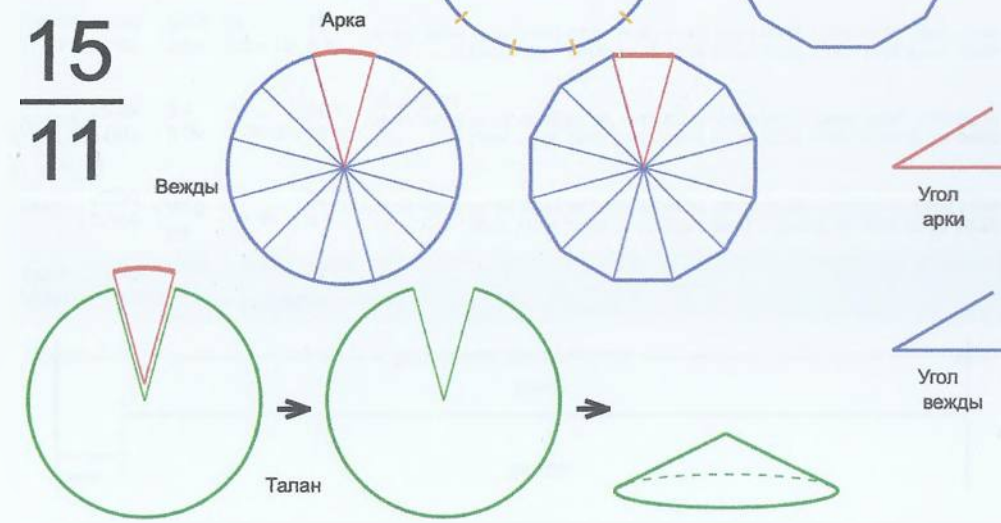

Сутки 12:30 2 ч 29 м 2 ч 23 м 2 м 9 с 13:44:40, 16:08:04, 18:31:28, 20:54:53, 23:18:17, 01:41:42, 04:05:06, 06:28:31, 08:51:55, 11:15:20

13:30:00, 13:30:00, 13:40:00, 13:40:00, 13:47:00, 13:47:00, 14:00:00, 14:00:00, 14:08:00, 14:08:00, 14:14:00

Арка	16	Светимость	29.9504°
Вежды	11	Игол.	329.4545°
Талан	1	Правь	329.4545°

15
11

Врем. длит.	Серед. арки	Длительности			Вехи
		Арка	Вежда	Затяг.	
Лето	21/06 12:30	30 дн 23 ч	30 дн 9 ч	10 ч 56 м	07/07 00:23, 06/08 09:41, 05/09 18:58, 06/10 04:16, 05/11 13:33, 05/12 22:51, 05/01 08:08, 04/02 17:26, 07/03 02:43, 06/04 12:01, 06/05 21:18, 06/06 06:36
Месяц	21/07 12:30	2 дн 13 ч	2 дн 11 ч	53 м 55 с	22/07 19:02, 25/07 06:56, 27/07 18:50, 30/07 06:44, 01/08 18:38, 04/08 06:32, 06/08 18:27, 09/08 06:21, 11/08 18:15, 14/08 06:09, 16/08 18:03, 19/08 05:57
Шест дница	27/06 12:30	12 ч 13 м	11 ч 58 м	10 м 47 с	27/06 18:36, 28/06 06:35, 28/06 18:34, 29/06 06:32, 29/06 18:31, 30/06 06:30, 30/06 18:29, 01/07 06:28, 01/07 18:27, 02/07 06:25, 02/07 18:24, 03/07 06:23
Сутки	12:30	2 ч 2 м	1 ч 59 м	1 м 48 с	13:31:05, 15:30:53, 17:30:41, 19:30:29, 21:30:17, 23:30:05, 01:29:54, 03:29:42, 05:29:30, 07:29:18, 09:29:06, 11:28:54
Час	13:30	5 м 5 с	4 м 60 с	4 с	13:32:32, 13:37:32, 13:42:31, 13:47:31, 13:52:30, 13:57:30, 14:02:29, 14:07:29, 14:12:28, 14:17:28, 14:22:27, 14:27:27

Сутки 12:30 2 ч 14 м 2 ч 10 м 1 м 58 с 13:37:12, 15:47:45, 17:58:19, 20:08:52, 22:19:26, 00:30:00, 02:40:33, 04:51:07, 07:01:40, 09:12:14, 11:22:48

13:30:00, 13:30:00, 13:40:00, 13:40:00, 13:47:00, 13:47:00, 14:00:00, 14:00:00, 14:08:00, 14:08:00, 14:14:00

Арка	16	Светимость	27.6667°
Вежды	12	Таня	332°
Талан	1	Правь	332°

15
12