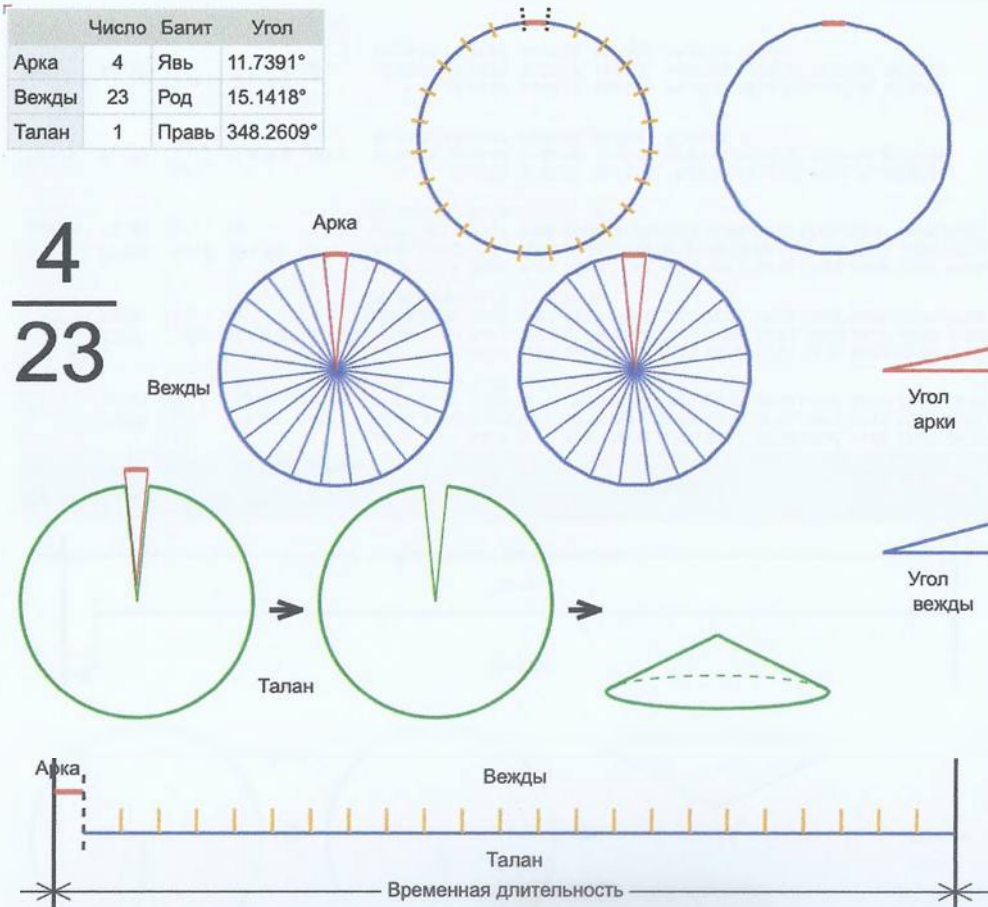

Число	Багит	Угол
Арка	4	Явь	11.7391°
Вежды	23	Род	15.1418°
Талан	1	Правь	348.2609°

4
23

Врем. длит.	Серед. арки	Длительности			Вехи
		Арка	Вежда	Затяг.	
Лето	21/06 12:30	11 дн 21 ч	15 дн 8 ч	4 ч 17 м	27/06 11:25, 12/07 20:07, 28/07 04:49, 12/08 13:31, 27/08 22:13, 12/09 06:56, 27/09 15:38, 13/10 00:20, 28/10 09:02, 12/11 17:44, 28/11 02:26, 13/12 11:08, 28/12 19:51, 13/01 04:33, 28/01 13:15, 12/02 21:57, 28/02 06:39, 15/03 15:21, 31/03 00:03, 15/04 08:46, 30/04 17:28, 16/05 02:10, 31/05 10:52, 15/06 19:34
Месяц	21/07 12:30	23 ч 28 м	1 дн 6 ч	21 м 8 с	22/07 00:14, 23/07 06:31, 24/07 12:48, 25/07 19:05, 27/07 01:22, 28/07 07:39, 29/07 13:56, 30/07 20:13, 01/08 02:30, 02/08 08:47, 03/08 15:04, 04/08 21:21, 06/08 03:38, 07/08 09:55, 08/08 16:12, 09/08 22:29, 11/08 04:46, 12/08 11:03, 13/08 17:20, 14/08 23:37, 16/08 05:54, 17/08 12:11, 18/08 18:28, 20/08 00:45
Шест дница	27/06 12:30	4 ч 41 м	6 ч 3 м	4 м 14 с	27/06 14:50, 27/06 20:54, 28/06 02:57, 28/06 09:01, 28/06 15:04, 28/06 21:07, 29/06 03:11, 29/06 09:14, 29/06 15:18, 29/06 21:21, 30/06 03:24, 30/06 09:28, 30/06 15:31, 30/06 21:35, 01/07 03:38, 01/07 09:41, 01/07 15:45, 01/07 21:48, 02/07 03:52, 02/07 09:55, 02/07 15:58, 02/07 22:02, 03/07 04:05, 03/07 10:09
Сутки	12:30	46 м 57 с	1 ч	42 с	12:53:28, 13:54:02, 14:54:36, 15:55:10, 16:55:44, 17:56:18, 18:56:52, 19:57:26, 20:58:00, 21:58:34, 22:59:08, 23:59:42, 01:00:17, 02:00:51, 03:01:25, 04:01:59, 05:02:33, 06:03:07, 07:03:41, 08:04:15, 09:04:49, 10:05:23, 11:05:57, 12:06:31

	Число	Багит	Угол
Арка	4	Явь	11.25°
Вежды	24	Купала	14.5313°
Талан	1	Правь	348.75°

4
24