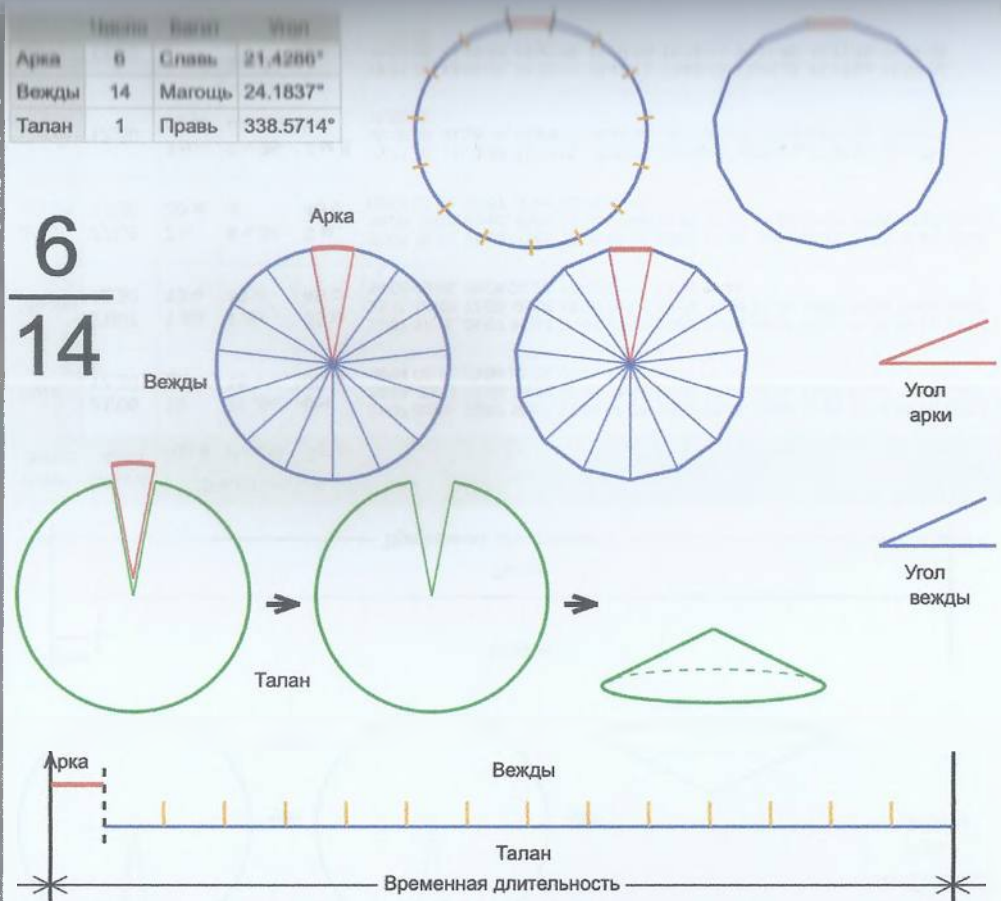

Врем. длит.	Серед. арки	Длительности			Вехи
		Арка	Вежда	Затяг.	
Лето	21/06 12:30	21 дн 17 ч	24 дн 12 ч	7 ч 49 м	02/07 09:23, 26/07 22:15, 20/08 11:08, 14/09 00:00, 08/10 12:52, 02/11 01:45, 26/11 14:37, 21/12 03:30, 14/01 16:22, 08/02 05:14, 04/03 18:07, 29/03 06:59, 22/04 19:51, 17/05 08:44, 10/06 21:36
Месяц	21/07 12:30	1 дн 18 ч	2 дн	38 м 34 с	22/07 09:55, 24/07 10:17, 26/07 10:39, 28/07 11:01, 30/07 11:23, 01/08 11:45, 03/08 12:07, 05/08 12:30, 07/08 12:52, 09/08 13:14, 11/08 13:36, 13/08 13:58, 15/08 14:20, 17/08 14:42, 19/08 15:04
Шест дница	27/06 12:30	8 ч 34 м	9 ч 40 м	7 м 43 с	27/06 16:47, 28/06 02:27, 28/06 12:07, 28/06 21:48, 29/06 07:28, 29/06 17:09, 30/06 02:49, 30/06 12:30, 30/06 22:10, 01/07 07:50, 01/07 17:31, 02/07 03:11, 02/07 12:52, 02/07 22:32, 03/07 08:12
Сутки	12:30	1 ч 25 м	1 ч 36 м	1 м 17 с	13:12:51, 14:49:35, 16:26:19, 18:03:03, 19:39:47, 21:16:31, 22:53:15, 00:30:00, 02:06:44, 03:43:28, 05:20:12, 06:56:56, 08:33:40, 10:10:24, 11:47:08
Час	13:30	3 м 34 с	4 м 2 с	3 с	13:31:47, 13:35:48, 13:39:50, 13:43:52, 13:47:54, 13:51:56, 13:55:58, 14:00:00, 14:04:01, 14:08:03, 14:12:05, 14:16:07, 14:20:09, 14:24:11, 14:28:12