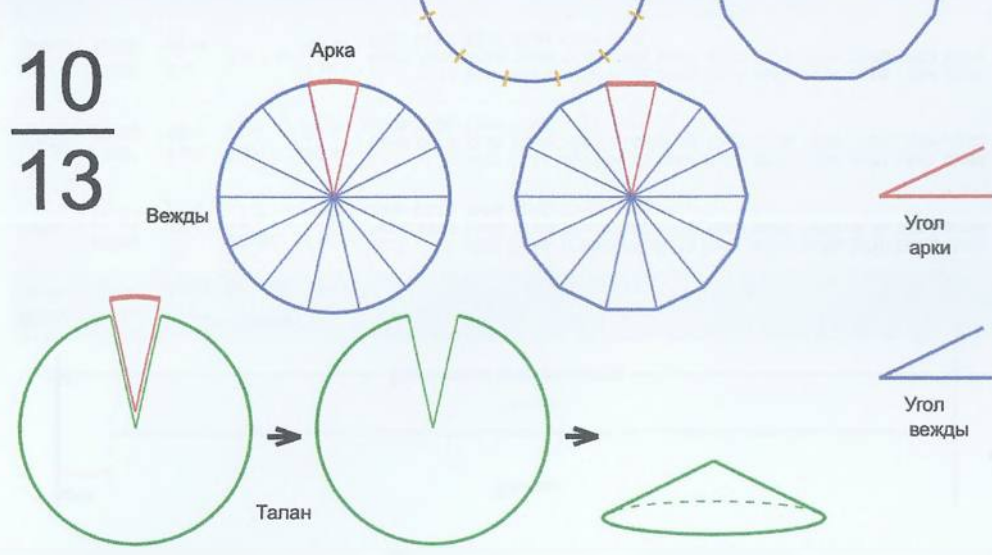

Час	13:30	4 м 57 м	4 м 46 с	13:32:27, 13:37:27, 13:42:28, 13:47:28, 13:52:29, 13:57:29, 14:02:30, 14:07:30, 14:12:31, 14:17:31, 14:22:32, 14:27:32

Число	Век	Угол
Арка	10	Берегиня 24.9231°
Вежды	13	Перун 25.7751°
Талан	1	Правь 335.0769°

Врем. длит.	Серед. арки	Длительности			Вехи
		Арка	Вежда	Затяг.	
Лето	21/06 12:30	25 дн 6 ч	26 дн 3 ч	9 ч 6 м	04/07 03:56, 30/07 07:33, 25/08 11:11, 20/09 14:48, 16/10 18:26, 11/11 22:03, 08/12 01:41, 03/01 05:18, 29/01 08:56, 24/02 12:33, 22/03 16:11, 17/04 19:48, 13/05 23:26, 09/06 03:03
Месяц	21/07 12:30	2 дн 1 ч	2 дн 3 ч	44 м 52 с	22/07 13:25, 24/07 16:58, 26/07 20:31, 29/07 00:04, 31/07 03:37, 02/08 07:10, 04/08 10:43, 06/08 14:16, 08/08 17:49, 10/08 21:22, 13/08 00:55, 15/08 04:28, 17/08 08:01, 19/08 11:34
Шест. дница	27/06 12:30	9 ч 58 м	10 ч 18 м	8 м 58 с	27/06 17:29, 28/06 03:47, 28/06 14:06, 29/06 00:24, 29/06 10:43, 29/06 21:02, 30/06 07:20, 30/06 17:39, 01/07 03:57, 01/07 14:16, 02/07 00:35, 02/07 10:53, 02/07 21:12, 03/07 07:30
Сутки	12:30	1 ч 39 м	1 ч 43 м	1 м 30 с	13:19:50, 15:02:56, 16:46:02, 18:29:08, 20:12:14, 21:55:20, 23:38:26, 01:21:33, 03:04:39, 04:47:45, 06:30:51, 08:13:57, 09:57:03, 11:40:09
Час	13:30	4 м 9 с	4 м 18 с	4 с	13:32:04, 13:36:22, 13:40:40, 13:44:57, 13:49:15, 13:53:33, 13:57:51, 14:02:08, 14:06:26, 14:10:44, 14:15:02, 14:19:19, 14:23:37, 14:27:55

Час	13:30	4 м 48 м	4 м 38 с	13:32:16, 13:36:52, 13:41:30, 13:46:07, 13:50:45, 13:55:22, 14:00:00, 14:04:37, 14:09:18, 14:13:59, 14:18:39, 14:23:07, 14:27:45

Число	Век	Угол
Арка	10	Берегиня 23.1429°
Вежды	14	Магоць 24.0612°
Талан	1	Правь 336.8571°