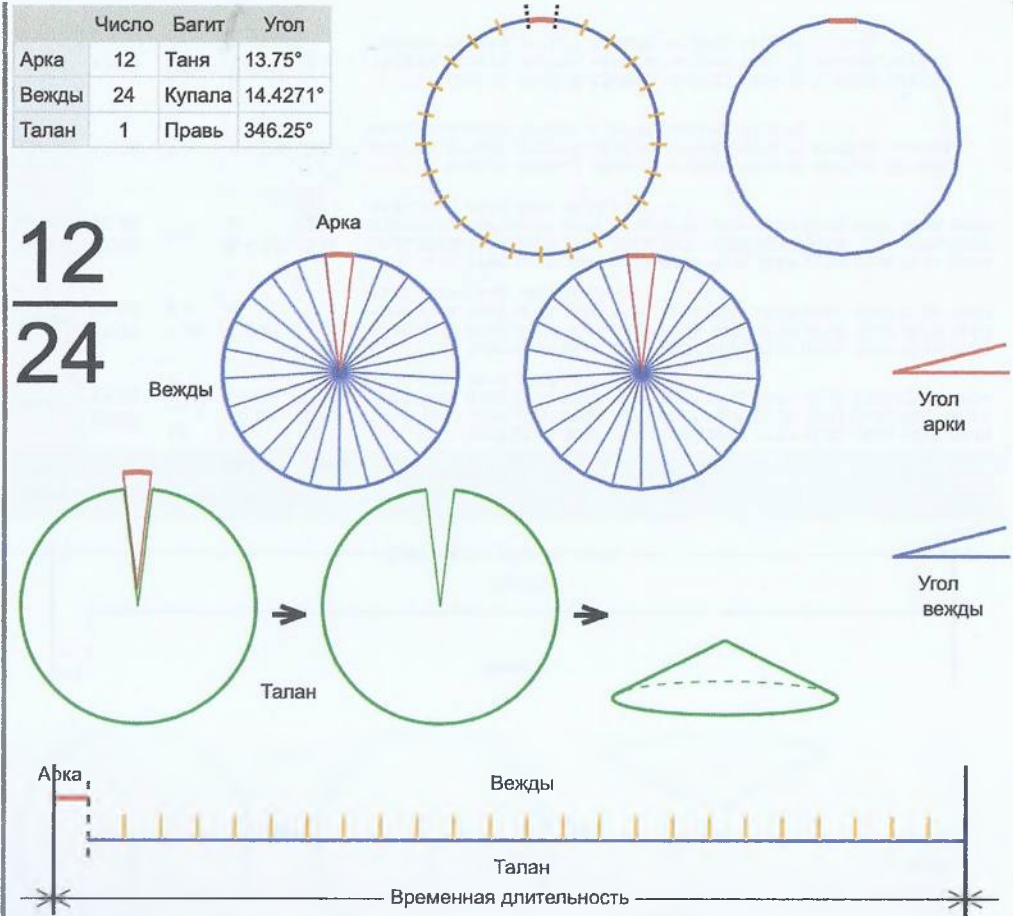

Врем. длит.	Серед. арки	Длительности			Вехи
		Арка	Вежда	Затяг.	
Лето	21/06 12:30	13 дн 22 ч	14 дн 15 ч	5 ч 1 м	28/06 11:54, 13/07 03:12, 27/07 18:30, 11/08 09:48, 26/08 01:06, 09/09 16:24, 24/09 07:42, 08/10 23:00, 23/10 14:18, 07/11 05:36, 21/11 20:54, 06/12 12:12, 21/12 03:30, 04/01 18:47, 19/01 10:05, 03/02 01:23, 17/02 16:41, 04/03 07:59, 18/03 23:17, 02/04 14:35, 17/04 05:53, 01/05 21:11, 16/05 12:29, 31/05 03:47, 14/06 19:05
Месяц	21/07 12:30	1 дн 3 ч	1 дн 4 ч	24 м 45 с	22/07 02:15, 23/07 07:06, 24/07 11:57, 25/07 16:48, 26/07 21:40, 28/07 02:31, 29/07 07:22, 30/07 12:13, 31/07 17:05, 01/08 21:56, 03/08 02:47, 04/08 07:38, 05/08 12:30, 06/08 17:21, 07/08 22:12, 09/08 03:03, 10/08 07:55, 11/08 12:46, 12/08 17:37, 13/08 22:28, 15/08 03:20, 16/08 08:11, 17/08 13:02, 18/08 17:53, 19/08 22:45
Шест дница	27/06 12:30	5 ч 30 м	5 ч 46 м	4 м 57 с	27/06 15:15, 27/06 21:01, 28/06 02:47, 28/06 08:33, 28/06 14:20, 28/06 20:06, 29/06 01:52, 29/06 07:38, 29/06 13:25, 29/06 19:11, 30/06 00:57, 30/06 06:43, 30/06 12:30, 30/06 18:16, 01/07 00:02, 01/07 05:48, 01/07 11:35, 01/07 17:21, 01/07 23:07, 02/07 04:53, 02/07 10:40, 02/07 16:26, 02/07 22:12, 03/07 03:58, 03/07 09:45
Сутки	12:30	55 м 43 с	57 м 43 с	50 с	12:57:30, 13:55:12, 14:52:55, 15:50:37, 16:48:20, 17:46:02, 18:43:45, 19:41:27, 20:39:10, 21:36:52, 22:34:35, 23:32:17, 00:30:00, 01:27:42, 02:25:25, 03:23:07, 04:20:50, 05:18:32, 06:16:15, 07:13:57, 08:11:40, 09:09:22, 10:07:05, 11:04:47, 12:02:30