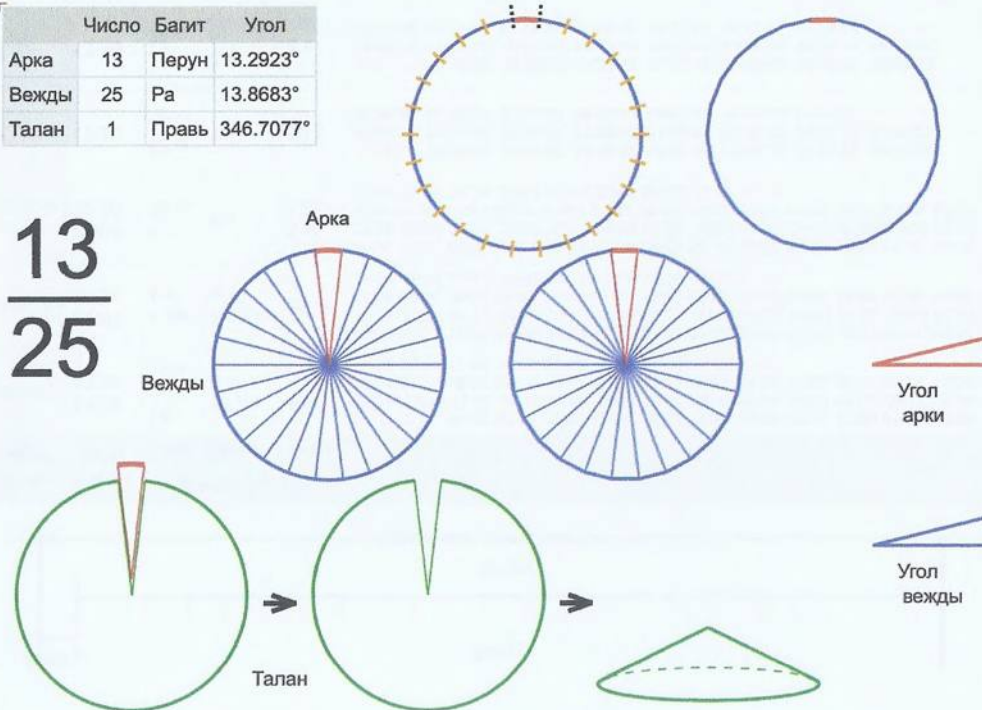

Число	Багит	Угол
Арка	13	Перун	13.2923°
Вежды	25	Ра	13.8683°
Талан	1	Правь	346.7077°

13
—
25

Врем. длит.	Серед. арки	Длительности			Вехи
		Арка	Вежда	Затяг.	
Лето	21/06 12:30	13 дн 11 ч	14 дн 1 ч	4 ч 51 м	28/06 06:20, 12/07 08:01, 26/07 09:43, 09/08 11:24, 23/08 13:06, 06/09 14:48, 20/09 16:29, 04/10 18:11, 18/10 19:52, 01/11 21:34, 15/11 23:16, 30/11 00:57, 14/12 02:39, 28/12 04:20, 11/01 06:02, 25/01 07:43, 08/02 09:25, 22/02 11:07, 08/03 12:48, 22/03 14:30, 05/04 16:11, 19/04 17:53, 03/05 19:35, 17/05 21:16, 31/05 22:58, 15/06 00:39
Месяц	21/07 12:30	1 дн 2 ч	1 дн 3 ч	23 м 56 с	22/07 01:47, 23/07 05:31, 24/07 09:15, 25/07 13:00, 26/07 16:44, 27/07 20:28, 29/07 00:12, 30/07 03:56, 31/07 07:41, 01/08 11:25, 02/08 15:09, 03/08 18:53, 04/08 22:37, 06/08 02:22, 07/08 06:06, 08/08 09:50, 09/08 13:34, 10/08 17:18, 11/08 21:03, 13/08 00:47, 14/08 04:31, 15/08 08:15, 16/08 11:59, 17/08 15:44, 18/08 19:28, 19/08 23:12
Шест дница	27/06 12:30	5 ч 19 м	5 ч 32 м	4 м 47 с	27/06 15:09, 27/06 20:42, 28/06 02:15, 28/06 07:48, 28/06 13:20, 28/06 18:53, 29/06 00:26, 29/06 05:59, 29/06 11:32, 29/06 17:05, 29/06 22:37, 30/06 04:10, 30/06 09:43, 30/06 15:16, 30/06 20:49, 01/07 02:22, 01/07 07:54, 01/07 13:27, 01/07 19:00, 02/07 00:33, 02/07 06:06, 02/07 11:39, 02/07 17:11, 02/07 22:44, 03/07 04:17, 03/07 09:50
Сутки	12:30	53 м 10 с	55 м 28 с	48 с	12:56:35, 13:52:03, 14:47:31, 15:43:00, 16:38:28, 17:33:57, 18:29:25, 19:24:53, 20:20:22, 21:15:50, 22:11:19, 23:06:47, 00:02:15, 00:57:44, 01:53:12, 02:48:40, 03:44:09, 04:39:37, 05:35:06, 06:30:34, 07:26:02, 08:21:31, 09:16:59, 10:12:28, 11:07:58, 12:03:24