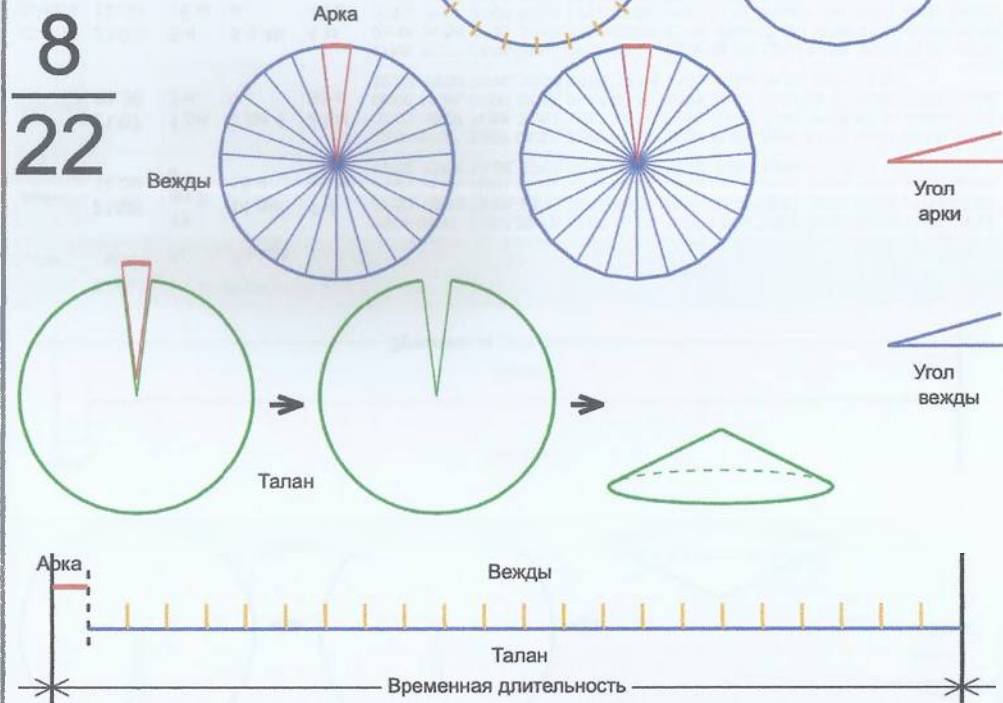

Врем. длит.	Серед. арки	Длительности			Вехи
		Арка	Вежда	Затяг.	
Лето	21/06 12:30	14 дн 12 ч	15 дн 22 ч	5 ч 13 м	28/06 18:49, 14/07 17:25, 30/07 16:02, 15/08 14:38, 31/08 13:15, 16/09 11:51, 02/10 10:27, 18/10 09:04, 03/11 07:40, 19/11 06:17, 05/12 04:53, 21/12 03:30, 06/01 02:06, 22/01 00:42, 06/02 23:19, 22/02 21:55, 10/03 20:32, 26/03 19:08, 11/04 17:44, 27/04 16:21, 13/05 14:57, 29/05 13:34, 14/06 12:10
Месяц	21/07 12:30	1 дн 4 ч	1 дн 7 ч	25 м 46 с	22/07 02:49, 23/07 10:14, 24/07 17:40, 26/07 01:05, 27/07 08:31, 28/07 15:56, 29/07 23:22, 31/07 06:47, 01/08 14:13, 02/08 21:38, 04/08 05:04, 05/08 12:30, 06/08 19:55, 08/08 03:21, 09/08 10:46, 10/08 18:12, 12/08 01:37, 13/08 09:03, 14/08 16:28, 15/08 23:54, 17/08 07:19, 18/08 14:45, 19/08 22:10
Шест дница	27/06 12:30	5 ч 43 м	6 ч 17 м	5 м 9 с	27/06 15:21, 27/06 21:38, 28/06 03:56, 28/06 10:13, 28/06 16:30, 28/06 22:47, 29/06 05:04, 29/06 11:21, 29/06 17:38, 29/06 23:55, 30/06 06:12, 30/06 12:30, 30/06 18:47, 01/07 01:04, 01/07 07:21, 01/07 13:38, 01/07 19:55, 02/07 02:12, 02/07 08:29, 02/07 14:46, 02/07 21:03, 03/07 03:21, 03/07 09:38
Сутки	12:30	57 м 16 с	1 ч 2 м	52 с	12:58:38, 14:01:29, 15:04:20, 16:07:11, 17:10:02, 18:12:53, 19:15:44, 20:18:35, 21:21:26, 22:24:17, 23:27:08, 00:30:00, 01:32:51, 02:35:42, 03:38:33, 04:41:24, 05:44:15, 06:47:06, 07:49:57, 08:52:48, 09:55:39, 10:58:30, 12:01:21
Час	13:30	2 м 23 с	2 м 37 с	2 с	13:31:11, 13:33:48, 13:36:25, 13:39:02, 13:41:40, 13:44:17, 13:46:54, 13:49:31, 13:52:08, 13:54:45, 13:57:22, 14:00:00, 14:02:37, 14:05:14, 14:07:51, 14:10:28, 14:13:05, 14:15:42, 14:18:19, 14:20:57, 14:23:34, 14:26:11, 14:28:48