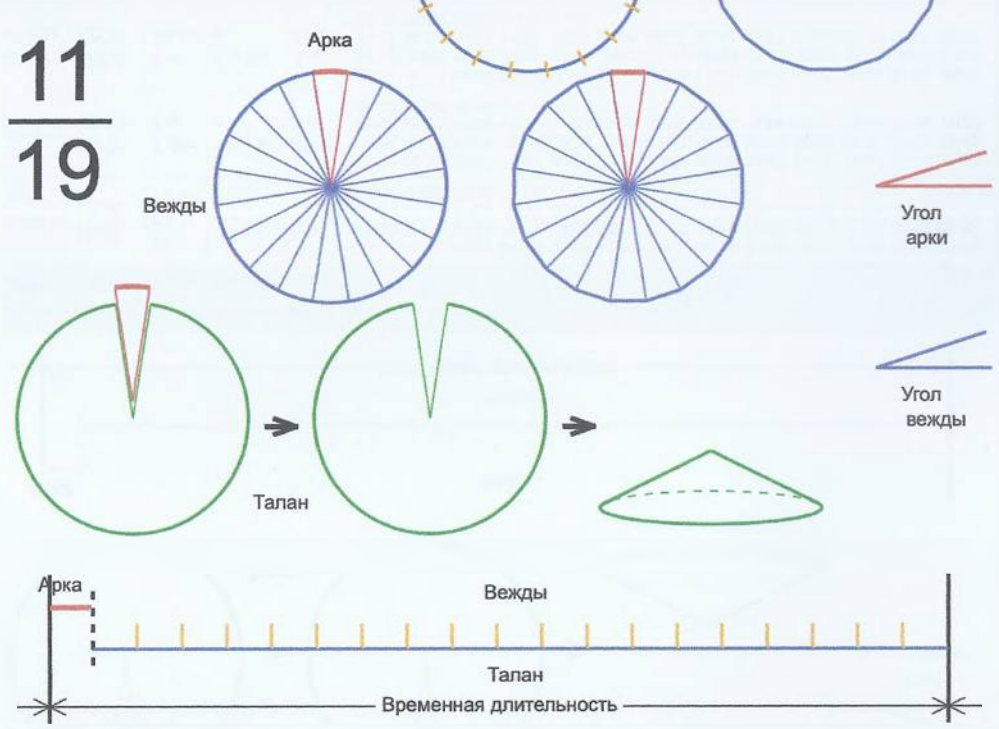

Сутки	12:30	17 м	м	с	23:49:54, 01:10:05, 02:30:15, 03:10:36, 03:10:36, 06:30:47, 07:30:56, 09:11:06, 10:31:19, 11:51:29
Час	13:30	3 м	3 м 20	3 с	13:31:36, 13:34:56, 13:38:17, 13:41:37, 13:44:58, 13:48:18, 13:51:38, 13:54:59, 13:58:19, 14:01:40, 14:05:00, 14:08:21, 14:11:41, 14:15:01, 14:18:22, 14:21:42, 14:25:03, 14:28:23

Арка	11	Правь	17.2249°
Вежды	19	Стрибог	18.0408°
Талан	1	Правь	342.7751°

Врем. длит.	Серед. арки	Длительности			Вехи
		Арка	Вежда	Затяг.	
Лето	21/06 12:30	17 дн 11 ч	18 дн 7 ч	6 ч 17 м	30/06 06:12, 18/07 13:30, 05/08 20:47, 24/08 04:05, 11/09 11:23, 29/09 18:40, 18/10 01:58, 05/11 09:15, 23/11 16:33, 11/12 23:51, 30/12 07:08, 17/01 14:26, 04/02 21:44, 23/02 05:01, 13/03 12:19, 31/03 19:36, 19/04 02:54, 07/05 10:12, 25/05 17:29, 13/06 00:47
Месяц	21/07 12:30	1 дн 10 ч	1 дн 12 ч	31 м	22/07 05:43, 23/07 17:48, 25/07 05:53, 26/07 17:58, 28/07 06:03, 29/07 18:07, 31/07 06:12, 01/08 18:17, 03/08 06:22, 04/08 18:27, 06/08 06:32, 07/08 18:37, 09/08 06:42, 10/08 18:47, 12/08 06:52, 13/08 18:56, 15/08 07:01, 16/08 19:06, 18/08 07:11, 19/08 19:16
Шест. дница	27/06 12:30	6 ч 53 м	7 ч 12 м	6 м 12 с	27/06 15:56, 27/06 23:09, 28/06 06:22, 28/06 13:35, 28/06 20:48, 29/06 04:01, 29/06 11:14, 29/06 18:27, 30/06 01:40, 30/06 08:53, 30/06 16:06, 30/06 23:19, 01/07 06:32, 01/07 13:45, 01/07 20:58, 02/07 04:11, 02/07 11:24, 02/07 18:37, 03/07 01:50, 03/07 09:03
Сутки	12:30	1 ч 8 м	1 ч 12 м	1 м 2 с	13:04:26, 14:16:36, 15:28:46, 16:40:56, 17:53:06, 19:05:15, 20:17:25, 21:29:35, 22:41:45, 23:53:55, 01:06:04, 02:18:14, 03:30:24, 04:42:34, 05:54:44, 07:06:53, 08:19:03, 09:31:13, 10:43:23, 11:55:33
Час	13:30	2 м 52 с	3 м	3 с	13:31:26, 13:34:26, 13:37:26, 13:40:27, 13:43:27, 13:46:28, 13:49:28, 13:52:28, 13:55:29, 13:58:29, 14:01:30, 14:04:30, 14:07:31, 14:10:31, 14:13:31, 14:16:32, 14:19:32, 14:22:33, 14:25:33, 14:28:33

Сутки	12:30	12 м	м	с	09:21:43, 10:37:40, 11:53:38
Час	13:30	3 м 2	3 м 10	3 с	13:31:30, 13:34:40, 13:37:50, 13:41:00, 13:44:10, 13:47:20, 13:50:30, 13:53:40, 13:56:50, 14:00:00, 14:03:10, 14:06:19, 14:09:29, 14:12:39, 14:15:49, 14:18:59, 14:22:09, 14:25:18, 14:28:28

Арка	11	Правь	16.3636°
Вежды	20	Вел	17.1818°
Талан	1	Правь	343.6364°