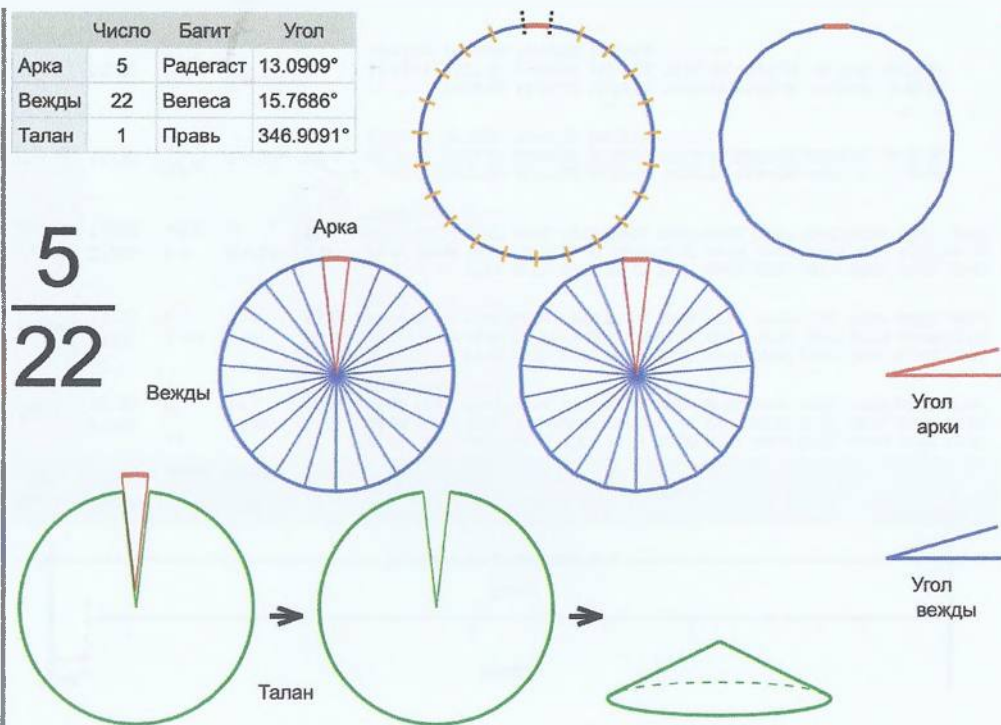

Врем. длит.	Серед. арки	Длительности			Вежи
		Арка	Вежда	Затяг.	
Лето	21/06 12:30	13 дн 6 ч	15 дн 23 ч	4 ч 46 м	28/06 03:52, 14/07 03:50, 30/07 03:48, 15/08 03:46, 31/08 03:44, 16/09 03:42, 02/10 03:40, 18/10 03:38, 03/11 03:36, 19/11 03:34, 05/12 03:32, 21/12 03:30, 06/01 03:27, 22/01 03:25, 07/02 03:23, 23/02 03:21, 11/03 03:19, 27/03 03:17, 12/04 03:15, 28/04 03:13, 14/05 03:11, 30/05 03:09, 15/06 03:07
Месяц	21/07 12:30	1 дн 2 ч	1 дн 7 ч	23 м 34 с	22/07 01:35, 23/07 09:07, 24/07 16:39, 26/07 00:12, 27/07 07:44, 28/07 15:16, 29/07 22:48, 31/07 06:21, 01/08 13:53, 02/08 21:25, 04/08 04:57, 05/08 12:30, 06/08 20:02, 08/08 03:34, 09/08 11:06, 10/08 18:38, 12/08 02:11, 13/08 09:43, 14/08 17:15, 16/08 00:47, 17/08 08:20, 18/08 15:52, 19/08 23:24
Шест дница	27/06 12:30	5 ч 14 м	6 ч 18 м	4 м 43 с	27/06 15:07, 27/06 21:25, 28/06 03:43, 28/06 10:02, 28/06 16:20, 28/06 22:39, 29/06 04:57, 29/06 11:16, 29/06 17:34, 29/06 23:53, 30/06 06:11, 30/06 12:30, 30/06 18:48, 01/07 01:06, 01/07 07:25, 01/07 13:43, 01/07 20:02, 02/07 02:20, 02/07 08:39, 02/07 14:57, 02/07 21:16, 03/07 03:34, 03/07 09:52
Сутки	12:30	52 м 22 с	1 ч 3 м	47 с	12:56:10, 13:59:15, 15:02:19, 16:05:24, 17:08:28, 18:11:33, 19:14:37, 20:17:42, 21:20:46, 22:23:51, 23:26:55, 00:30:00, 01:33:04, 02:36:08, 03:39:13, 04:42:17, 05:45:22, 06:48:26, 07:51:31, 08:54:35, 09:57:40, 11:00:44, 12:03:49