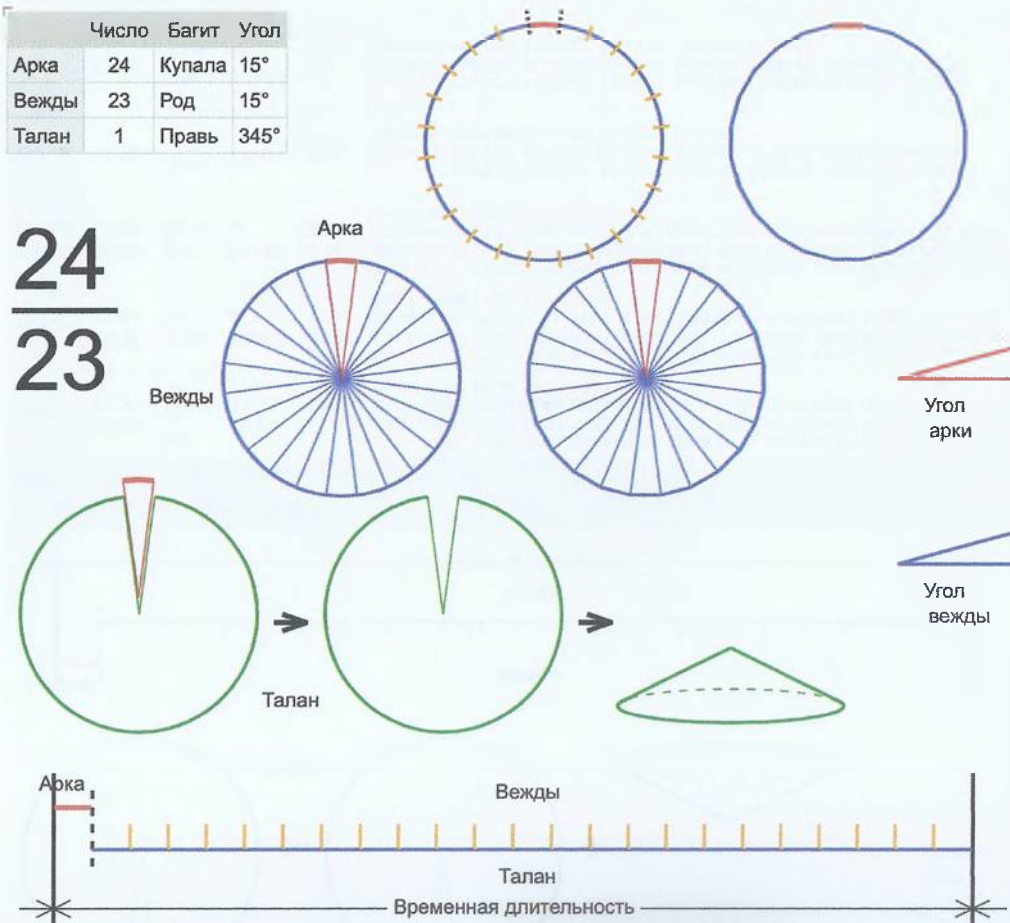

	Число	Багит	Угол
Арка	24	Купала	15°
Вежды	23	Род	15°
Талан	1	Правь	345°

24
23

Врем. длит.	Серед. арки	Длительности			Вехи
		Арка	Вежда	Затяг.	
Лето	21/06 12:30	15 дн 5 ч	15 дн 5 ч	5 ч 28 м	29/06 03:07, 14/07 08:22, 29/07 13:37, 13/08 18:52, 29/08 00:07, 13/09 05:22, 28/09 10:37, 13/10 15:52, 28/10 21:07, 13/11 02:22, 28/11 07:37, 13/12 12:52, 28/12 18:07, 12/01 23:22, 28/01 04:37, 12/02 09:52, 27/02 15:07, 14/03 20:22, 30/03 01:37, 14/04 06:52, 29/04 12:07, 14/05 17:22, 29/05 22:37, 14/06 03:52
Месяц	21/07 12:30	1 дн 6 ч	1 дн 6 ч	27 м	22/07 03:30, 23/07 09:30, 24/07 15:30, 25/07 21:30, 27/07 03:30, 28/07 09:30, 29/07 15:30, 30/07 21:30, 01/08 03:30, 02/08 09:30, 03/08 15:30, 04/08 21:30, 06/08 03:30, 07/08 09:30, 08/08 15:30, 09/08 21:30, 11/08 03:30, 12/08 09:30, 13/08 15:30, 14/08 21:30, 16/08 03:30, 17/08 09:30, 18/08 15:30, 19/08 21:30
Шест дница	27/06 12:30	6 ч	6 ч	5 м 24 с	27/06 15:30, 27/06 21:30, 28/06 03:30, 28/06 09:30, 28/06 15:30, 28/06 21:30, 29/06 03:30, 29/06 09:30, 29/06 15:30, 29/06 21:30, 30/06 03:30, 30/06 09:30, 30/06 15:30, 30/06 21:30, 01/07 03:30, 01/07 09:30, 01/07 15:30, 01/07 21:30, 02/07 03:30, 02/07 09:30, 02/07 15:30, 02/07 21:30, 03/07 03:30, 03/07 09:30
Сутки	12:30	1 ч	1 ч	54 с	13:00:00, 14:00:00, 15:00:00, 16:00:00, 17:00:00, 18:00:00, 19:00:00, 20:00:00, 21:00:00, 22:00:00, 23:00:00, 00:00:00, 01:00:00, 02:00:00, 03:00:00, 04:00:00, 05:00:00, 06:00:00, 07:00:00, 08:00:00, 09:00:00, 10:00:00, 11:00:00, 12:00:00