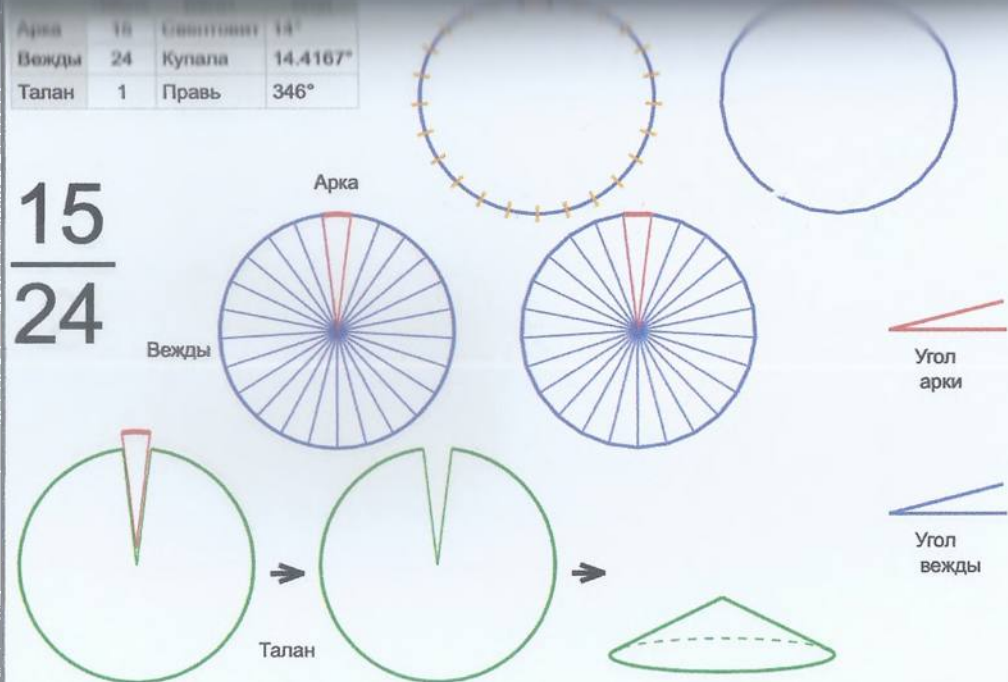

Врем. длит.	Серед. арки	Длительности			Вехи
		Арка	Вежда	Затяг.	
Лето	21/06 12:30	14 дн 4 ч	14 дн 15 ч	5 ч 6 м	28/06 14:57, 13/07 05:59, 27/07 21:02, 11/08 12:05, 26/08 03:08, 09/09 18:10, 24/09 09:13, 09/10 00:16, 23/10 15:19, 07/11 06:21, 21/11 21:24, 06/12 12:27, 21/12 03:30, 04/01 18:32, 19/01 09:35, 03/02 00:38, 17/02 15:41, 04/03 06:43, 18/03 21:46, 02/04 12:49, 17/04 03:52, 01/05 18:54, 16/05 09:57, 31/05 01:00, 14/06 16:03
Месяц	21/07 12:30	1 дн 4 ч	1 дн 4 ч	25 м 12 с	22/07 02:30, 23/07 07:20, 24/07 12:10, 25/07 17:00, 26/07 21:50, 28/07 02:40, 29/07 07:30, 30/07 12:20, 31/07 17:10, 01/08 22:00, 03/08 02:50, 04/08 07:40, 05/08 12:30, 06/08 17:20, 07/08 22:10, 09/08 03:00, 10/08 07:50, 11/08 12:40, 12/08 17:30, 13/08 22:20, 15/08 03:10, 16/08 08:00, 17/08 12:50, 18/08 17:40, 19/08 22:30
Шест дница	27/06 12:30	5 ч 36 м	5 ч 46 м	5 м 2 с	27/06 15:18, 27/06 21:04, 28/06 02:50, 28/06 08:36, 28/06 14:22, 28/06 20:08, 29/06 01:54, 29/06 07:40, 29/06 13:26, 29/06 19:12, 30/06 00:58, 30/06 06:44, 30/06 12:30, 30/06 18:16, 01/07 00:02, 01/07 05:48, 01/07 11:34, 01/07 17:20, 01/07 23:06, 02/07 04:52, 02/07 10:38, 02/07 16:24, 02/07 22:10, 03/07 03:56, 03/07 09:42
Сутки	12:30	56 м 20 с	57 м 40 с	50 с	12:58:00, 13:55:40, 14:53:20, 15:51:00, 16:48:40, 17:46:20, 18:44:00, 19:41:40, 20:39:20, 21:37:00, 22:34:40, 23:32:20, 00:30:00, 01:27:40, 02:25:20, 03:23:00, 04:20:40, 05:18:20, 06:16:00, 07:13:40, 08:11:20, 09:09:00, 10:06:40, 11:04:20, 12:02:00
Час	13:30	2 м 20 с	2 м 24 с	2 с	13:31:10, 13:33:34, 13:35:58, 13:38:22, 13:40:46, 13:43:10, 13:45:35, 13:47:59, 13:50:23, 13:52:47, 13:55:11, 13:57:35, 14:00:00, 14:02:24, 14:04:48, 14:07:12, 14:09:36, 14:12:00, 14:14:25, 14:16:49, 14:19:13, 14:21:37, 14:24:01, 14:26:25, 14:28:50