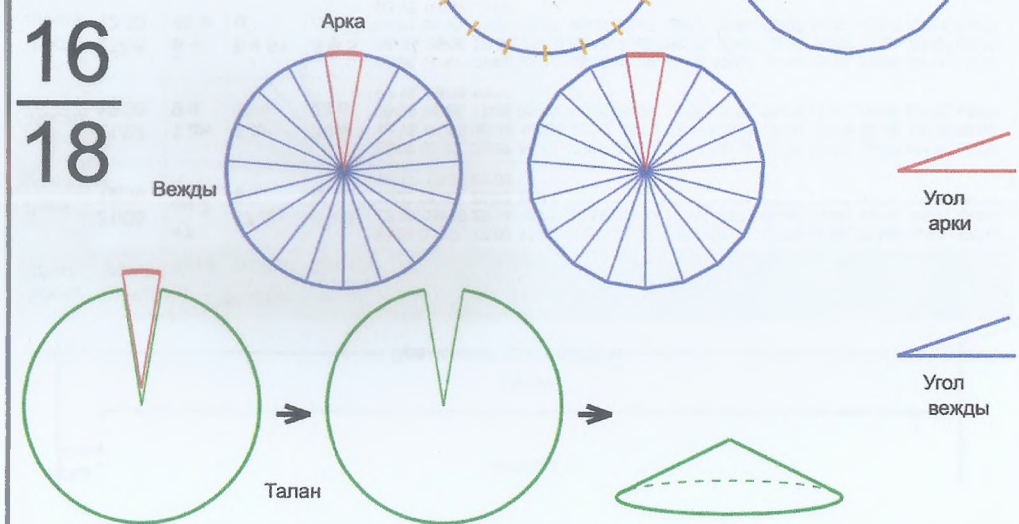

Врем. Длит.	Серед. арки	Длительности			Вехи
		Арка	Вежда	Затяг.	
Лето	21/06 12:30	19 дн 5 ч	19 дн 5 ч	6 ч 50 м	01/07 00:46, 20/07 06:25, 08/08 12:03, 27/08 17:41, 15/09 23:19, 05/10 04:57, 24/10 10:35, 12/11 16:13, 01/12 21:51, 21/12 03:30, 09/01 09:08, 28/01 14:46, 16/02 20:24, 08/03 02:02, 27/03 07:40, 15/04 13:18, 04/05 18:56, 24/05 00:35, 12/06 06:13
Месяц	21/07 12:30	1 дн 13 ч	1 дн 13 ч	33 м 45 с	22/07 07:15, 23/07 21:10, 25/07 11:05, 27/07 01:00, 28/07 14:55, 30/07 04:50, 31/07 18:45, 02/08 08:40, 03/08 22:35, 05/08 12:30, 07/08 02:25, 08/08 16:20, 10/08 06:15, 11/08 20:10, 13/08 10:05, 15/08 00:00, 16/08 13:55, 18/08 03:50, 19/08 17:45
Шест дница	27/06 12:30	7 ч 30 м	7 ч 35 м	6 м 45 с	27/06 16:15, 27/06 23:50, 28/06 07:25, 28/06 15:00, 28/06 22:35, 29/06 06:10, 29/06 13:45, 29/06 21:20, 30/06 04:55, 30/06 12:30, 30/06 20:05, 01/07 03:40, 01/07 11:15, 01/07 18:50, 02/07 02:25, 02/07 10:00, 02/07 17:35, 03/07 01:10, 03/07 08:45
Сутки	12:30	1 ч 15 м	1 ч 15 м	1 м 8 с	13:07:30, 14:23:20, 15:39:10, 16:55:00, 18:10:50, 19:26:40, 20:42:30, 21:58:20, 23:14:10, 00:30:00, 01:45:50, 03:01:40, 04:17:30, 05:33:20, 06:49:10, 08:05:00, 09:20:50, 10:36:40, 11:52:30
Час	13:30	3 м 8 с	3 м 10 с	3 с	13:31:33, 13:34:43, 13:37:52, 13:41:02, 13:44:12, 13:47:21, 13:50:31, 13:53:40, 13:56:50, 14:00:00, 14:03:09, 14:06:19, 14:09:28, 14:12:38, 14:15:47, 14:18:57, 14:22:07, 14:25:16, 14:28:26