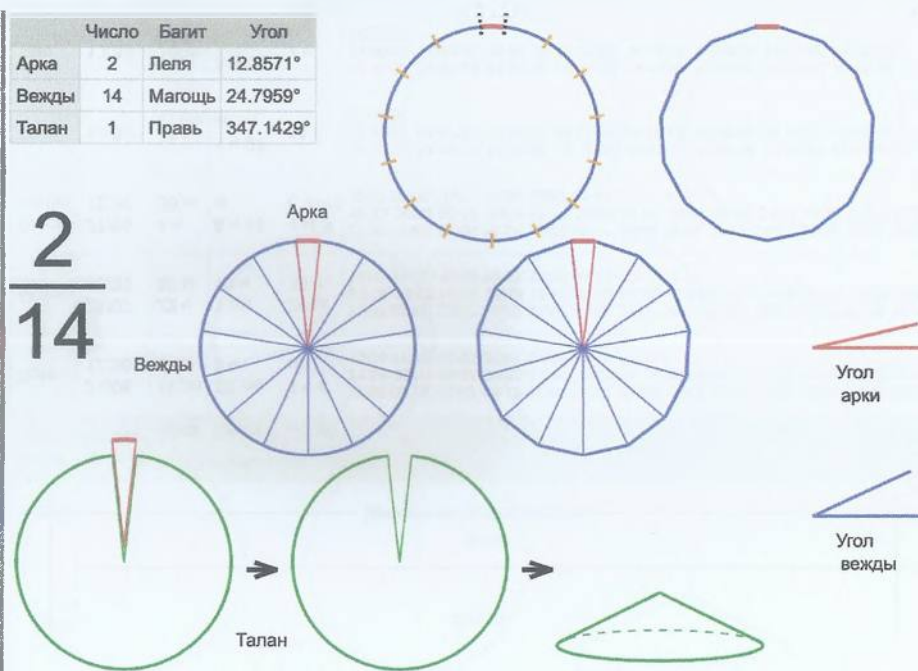

Врем. длит.	Серед. арки	Длительности			Вехи
		Арка	Вежда	Затяг.	
Лето	21/06 12:30	13 дн 1 ч	25 дн 3 ч	4 ч 41 м	28/06 01:02, 23/07 04:48, 17/08 08:35, 11/09 12:22, 06/10 16:09, 31/10 19:56, 25/11 23:43, 21/12 03:30, 15/01 07:16, 09/02 11:03, 06/03 14:50, 31/03 18:37, 25/04 22:24, 21/05 02:11, 15/06 05:57
Месяц	21/07 12:30	1 дн 1 ч	2 дн 1 ч	23 м 9 с	22/07 01:21, 24/07 02:56, 26/07 04:32, 28/07 06:07, 30/07 07:43, 01/08 09:18, 03/08 10:54, 05/08 12:30, 07/08 14:05, 09/08 15:41, 11/08 17:16, 13/08 18:52, 15/08 20:27, 17/08 22:03, 19/08 23:38
Шест дница	27/06 12:30	5 ч 8 м	9 ч 55 м	4 м 38 с	27/06 15:04, 28/06 00:59, 28/06 10:54, 28/06 20:49, 29/06 06:44, 29/06 16:39, 30/06 02:34, 30/06 12:30, 30/06 22:25, 01/07 08:20, 01/07 18:15, 02/07 04:10, 02/07 14:05, 03/07 00:00, 03/07 09:55
Сутки	12:30	51 м 26 с	1 ч 39 м	46 с	12:55:42, 14:34:53, 16:14:04, 17:53:15, 19:32:26, 21:11:37, 22:50:48, 00:30:00, 02:09:11, 03:48:22, 05:27:33, 07:06:44, 08:45:55, 10:25:06, 12:04:17
Час	13:30	2 м 9 с	4 м 8 с	2 с	13:31:04, 13:35:12, 13:39:20, 13:43:28, 13:47:36, 13:51:44, 13:55:52, 14:00:00, 14:04:07, 14:08:15, 14:12:23, 14:16:31, 14:20:39, 14:24:47, 14:28:55