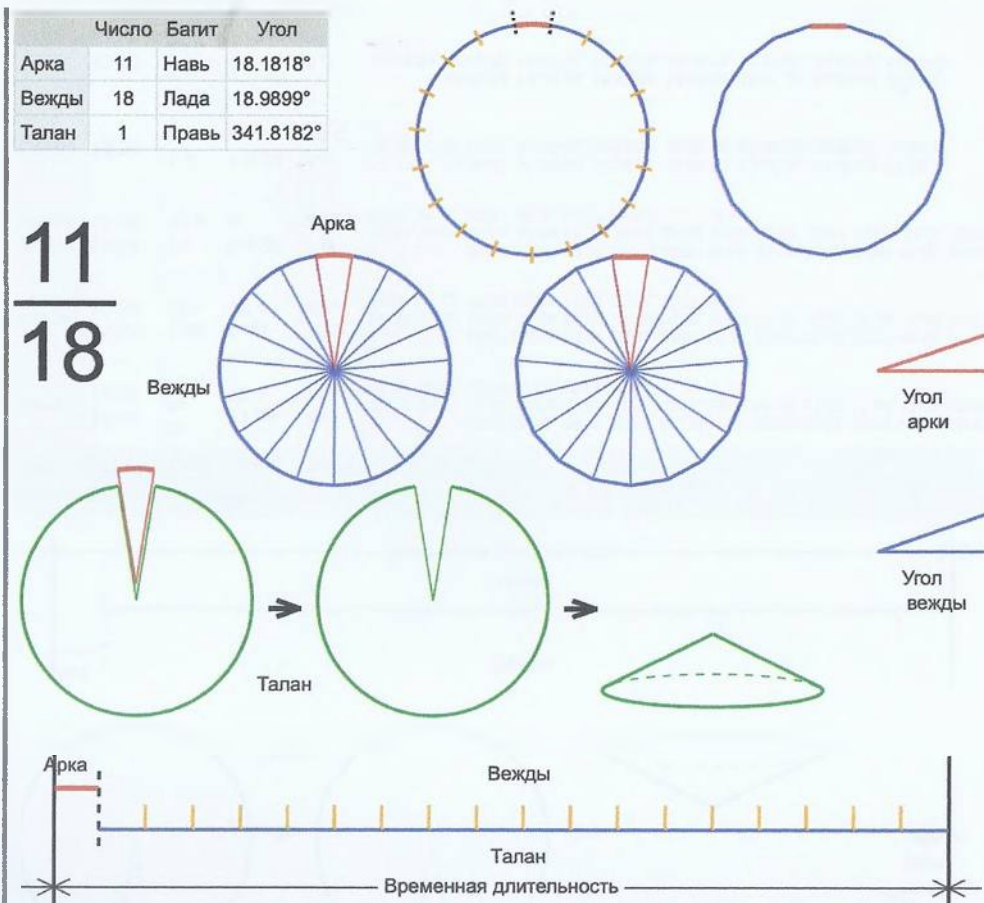

Врем. длит.	Серед. арки	Длительности			Вехи
		Арка	Вежда	Затяг.	
Лето	21/06 12:30	18 дн 10 ч	19 дн 6 ч	6 ч 38 м	30/06 17:51, 20/07 00:16, 08/08 06:40, 27/08 13:04, 15/09 19:28, 05/10 01:53, 24/10 08:17, 12/11 14:41, 01/12 21:05, 21/12 03:30, 09/01 09:54, 28/01 16:18, 16/02 22:42, 08/03 05:06, 27/03 11:31, 15/04 17:55, 05/05 00:19, 24/05 06:43, 12/06 13:08
Месяц	21/07 12:30	1 дн 12 ч	1 дн 13 ч	32 м 44 с	22/07 06:40, 23/07 20:39, 25/07 10:38, 27/07 00:37, 28/07 14:36, 30/07 04:34, 31/07 18:33, 02/08 08:32, 03/08 22:31, 05/08 12:30, 07/08 02:28, 08/08 16:27, 10/08 06:26, 11/08 20:25, 13/08 10:23, 15/08 00:22, 16/08 14:21, 18/08 04:20, 19/08 18:19
Шест дница	27/06 12:30	7 ч 16 м	7 ч 35 м	6 м 33 с	27/06 16:08, 27/06 23:43, 28/06 07:19, 28/06 14:55, 28/06 22:31, 29/06 06:06, 29/06 13:42, 29/06 21:18, 30/06 04:54, 30/06 12:30, 30/06 20:05, 01/07 03:41, 01/07 11:17, 01/07 18:53, 02/07 02:28, 02/07 10:04, 02/07 17:40, 03/07 01:16, 03/07 08:51
Сутки	12:30	1 ч 12 м	1 ч 15 м	1 м 5 с	13:06:21, 14:22:19, 15:38:16, 16:54:14, 18:10:12, 19:26:09, 20:42:07, 21:58:04, 23:14:02, 00:30:00, 01:45:57, 03:01:55, 04:17:52, 05:33:50, 06:49:47, 08:05:45, 09:21:43, 10:37:40, 11:53:38