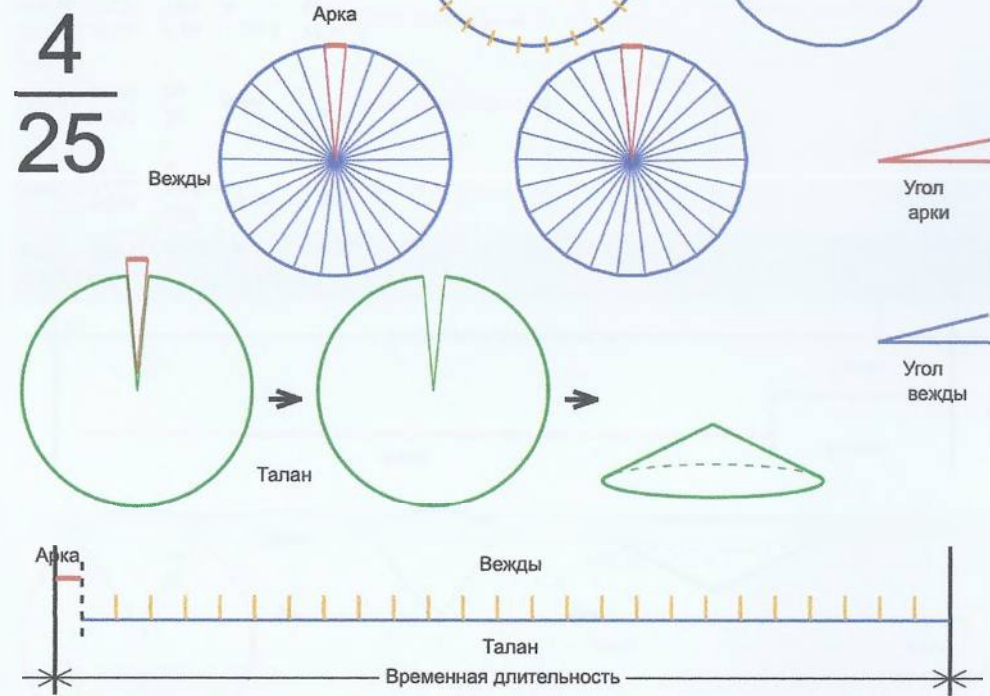

Час 13:30 1 м 57 с 2 м 31 с 2 с
13:30:58, 13:33:30, 13:36:01, 13:38:32, 13:41:04, 13:43:35, 13:46:07, 13:48:38,
13:51:10, 13:53:41, 13:56:12, 13:58:44, 14:01:15, 14:03:47, 14:06:18, 14:08:49,
14:11:21, 14:13:52, 14:16:24, 14:18:55, 14:21:27, 14:23:58, 14:26:29, 14:29:01

Час 13:30 1 м 53 с 2 м 25 с 2 с
13:30:58, 13:33:21, 13:35:46, 13:38:12, 13:40:37, 13:43:02, 13:45:26, 13:47:51,
13:50:18, 13:52:44, 13:55:09, 13:57:34, 14:00:00, 14:02:25, 14:04:50, 14:07:15,
14:09:41, 14:12:06, 14:14:31, 14:16:57, 14:19:22, 14:21:47, 14:24:13, 14:26:38,
14:29:03

Число	Важ	Угол
Арка	4	Явь
Вежды	25	Ра
Талан	1	Правь

4
25

Врем. длит.	Серед. арки	Длительности			Вехи
		Арка	Вежда	Затяг.	
Лето	21/06 12:30	10 дн 22 ч	14 дн 4 ч	3 ч 56 м	26/06 23:59, 11/07 04:06, 25/07 08:13, 08/08 12:21, 22/08 16:28, 05/09 20:35, 20/09 00:42, 04/10 04:50, 18/10 08:57, 01/11 13:04, 15/11 17:11, 29/11 21:19, 14/12 01:26, 28/12 05:33, 11/01 09:40, 25/01 13:48, 08/02 17:55, 22/02 22:02, 09/03 02:09, 23/03 06:17, 06/04 10:24, 20/04 14:31, 04/05 18:38, 18/05 22:46, 02/06 02:53, 16/06 07:00
Месяц	21/07 12:30	21 ч 36 м	1 дн 3 ч	19 м 26 с	21/07 23:18, 23/07 03:14, 24/07 07:10, 25/07 11:06, 26/07 15:02, 27/07 18:58, 28/07 22:54, 30/07 02:51, 31/07 06:47, 01/08 10:43, 02/08 14:39, 03/08 18:35, 04/08 22:31, 06/08 02:28, 07/08 06:24, 08/08 10:20, 09/08 14:16, 10/08 18:12, 11/08 22:08, 13/08 02:05, 14/08 06:01, 15/08 09:57, 16/08 13:53, 17/08 17:49, 18/08 21:45, 20/08 01:42
Шест дница	27/06 12:30	4 ч 19 м	5 ч 35 м	3 м 53 с	27/06 14:39, 27/06 20:14, 28/06 01:50, 28/06 07:25, 28/06 13:00, 28/06 18:35, 29/06 00:10, 29/06 05:46, 29/06 11:21, 29/06 16:56, 29/06 22:31, 30/06 04:07, 30/06 09:42, 30/06 15:17, 30/06 20:52, 01/07 02:28, 01/07 08:03, 01/07 13:38, 01/07 19:13, 02/07 00:49, 02/07 06:24, 02/07 11:59, 02/07 17:34, 02/07 23:09, 03/07 04:45, 03/07 10:20
Сутки	12:30	43 м 12 с	55 м 52 с	39 с	12:51:36, 13:47:28, 14:43:20, 15:39:12, 16:35:05, 17:30:57, 18:26:49, 19:22:42, 20:18:34, 21:14:26, 22:10:19, 23:06:11, 00:02:03, 00:57:56, 01:53:48, 02:49:40, 03:45:33, 04:41:25, 05:37:17, 06:33:10, 07:29:02, 08:24:54, 09:20:47, 10:16:39, 11:12:31, 12:08:24
Час	13:30	1 м 48 с	2 м 20 с	2 с	13:30:54, 13:33:13, 13:35:33, 13:37:53, 13:40:12, 13:42:32, 13:44:52, 13:47:11, 13:49:31, 13:51:51, 13:54:10, 13:56:30, 13:58:50, 14:01:09, 14:03:29, 14:05:49, 14:08:08, 14:10:28, 14:12:48, 14:15:07, 14:17:27, 14:19:47, 14:22:06, 14:24:26, 14:26:46, 14:29:06