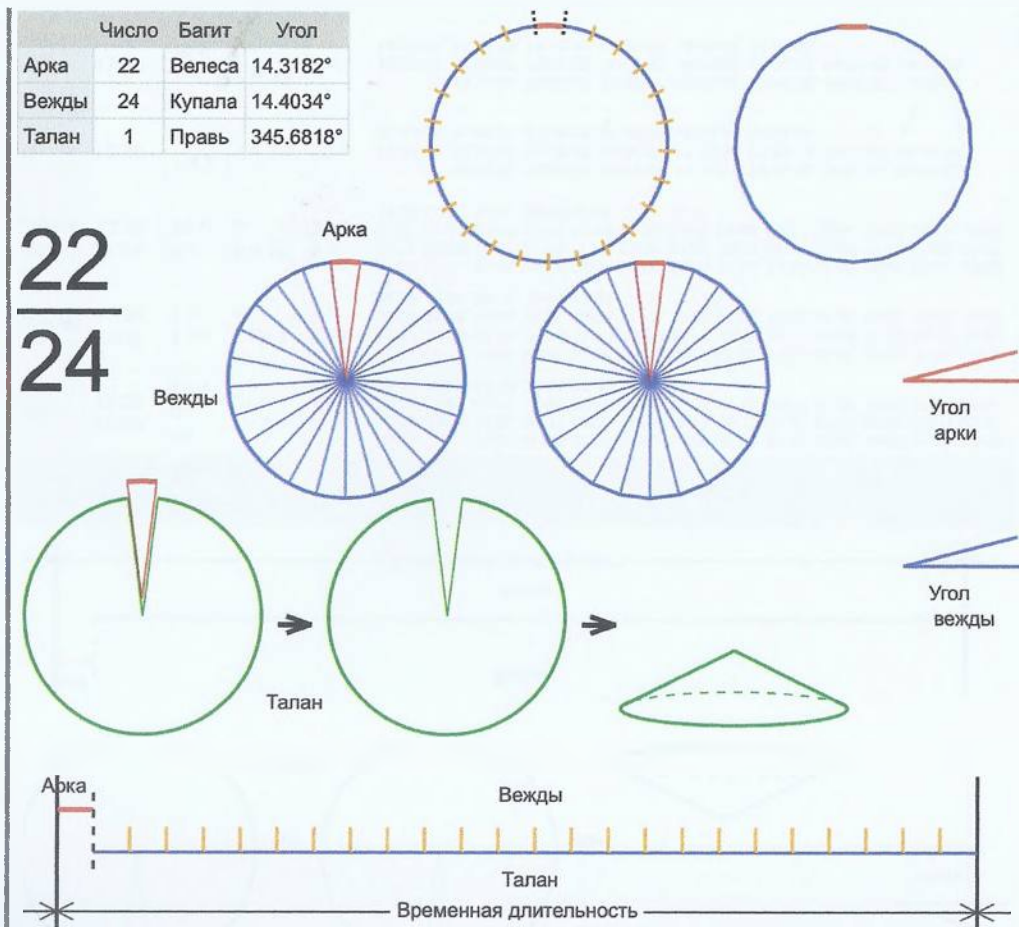

Врем. длит.	Серед. арки	Длительности			Вежи
		Арка	Вежда	Затяг.	
Лето	21/06 12:30	14 дн 12 ч	14 дн 14 ч	5 ч 13 м	28/06 18:49, 13/07 09:32, 28/07 00:16, 11/08 14:59, 26/08 05:42, 09/09 20:26, 24/09 11:09, 09/10 01:53, 23/10 16:36, 07/11 07:19, 21/11 22:03, 06/12 12:46, 21/12 03:30, 04/01 18:13, 19/01 08:56, 02/02 23:40, 17/02 14:23, 04/03 06:06, 18/03 19:50, 02/04 10:33, 17/04 01:17, 01/05 16:00, 16/05 06:43, 30/05 21:27, 14/06 12:10
Месяц	21/07 12:30	1 дн 4 ч	1 дн 4 ч	25 м 46 с	22/07 02:49, 23/07 07:37, 24/07 12:25, 25/07 17:14, 26/07 22:02, 28/07 02:51, 29/07 07:39, 30/07 12:27, 31/07 17:16, 01/08 22:04, 03/08 02:53, 04/08 07:41, 05/08 12:30, 06/08 17:18, 07/08 22:06, 09/08 02:55, 10/08 07:43, 11/08 12:32, 12/08 17:20, 13/08 22:08, 15/08 02:57, 16/08 07:45, 17/08 12:34, 18/08 17:22, 19/08 22:10
Шест дница	27/06 12:30	5 ч 43 м	5 ч 45 м	5 м 9 с	27/06 15:21, 27/06 21:07, 28/06 02:53, 28/06 08:38, 28/06 14:24, 28/06 20:10, 29/06 01:55, 29/06 07:41, 29/06 13:27, 29/06 19:12, 30/06 00:58, 30/06 06:44, 30/06 12:30, 30/06 18:15, 01/07 00:01, 01/07 05:47, 01/07 11:32, 01/07 17:18, 01/07 23:04, 02/07 04:49, 02/07 10:35, 02/07 16:21, 02/07 22:06, 03/07 03:52, 03/07 09:38
Сутки	12:30	57 м 16 с	57 м 37 с	52 с	12:58:38, 13:56:15, 14:53:51, 15:51:28, 16:49:05, 17:46:42, 18:44:19, 19:41:55, 20:39:32, 21:37:09, 22:34:46, 23:32:23, 00:30:00, 01:27:36, 02:25:13, 03:22:50, 04:20:27, 05:18:04, 06:15:40, 07:13:17, 08:10:54, 09:08:31, 10:06:08, 11:03:45, 12:01:21