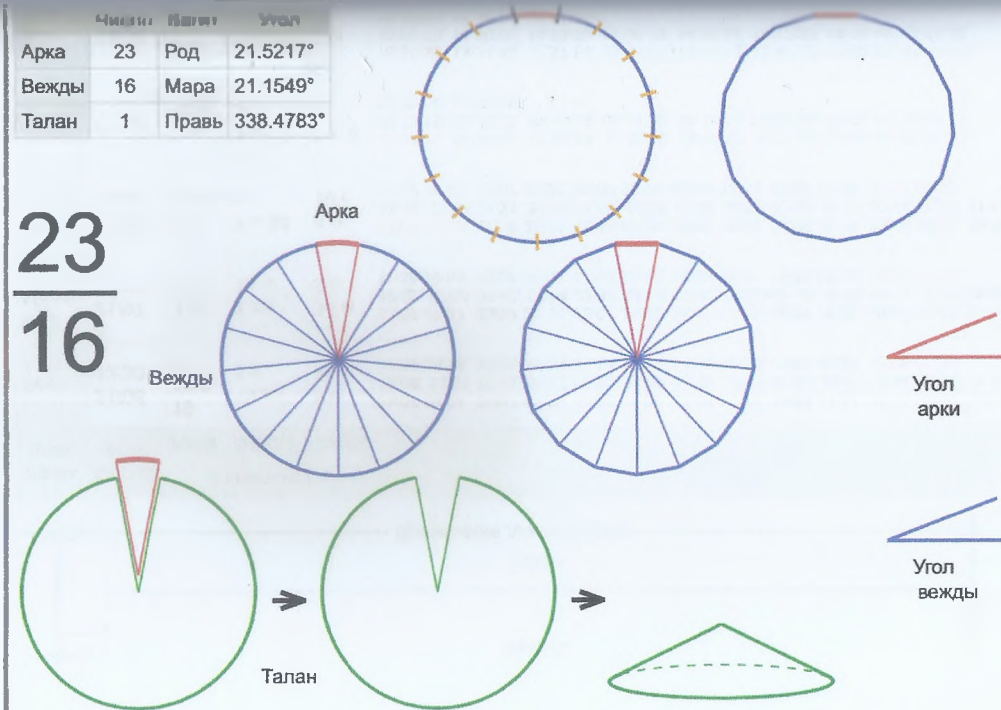

Врем. длит.	Серед. арки	Длительности			Вехи
		Арка	Вежда	Затяг.	
Лето	21/06 12:30	21 дн 20 ч	21 дн 11 ч	7 ч 43 м	02/07 10:31, 23/07 21:38, 14/08 08:46, 04/09 19:53, 26/09 07:00, 17/10 18:08, 08/11 05:15, 29/11 16:22, 21/12 03:30, 11/01 14:37, 02/02 01:44, 23/02 12:51, 16/03 23:59, 07/04 11:06, 28/04 22:13, 20/05 09:21, 10/06 20:28
Месяц	21/07 12:30	1 дн 19 ч	1 дн 18 ч	38 м 5 с	22/07 10:01, 24/07 04:19, 25/07 22:38, 27/07 16:57, 29/07 11:15, 31/07 05:34, 01/08 23:52, 03/08 18:11, 05/08 12:30, 07/08 06:48, 09/08 01:07, 10/08 19:25, 12/08 13:44, 14/08 08:02, 16/08 02:21, 17/08 20:40, 19/08 14:58
Шест дница	27/06 12:30	8 ч 36 м	8 ч 27 м	7 м 37 с	27/06 16:48, 28/06 01:15, 28/06 09:43, 28/06 18:11, 29/06 02:39, 29/06 11:06, 29/06 19:34, 30/06 04:02, 30/06 12:30, 30/06 20:57, 01/07 05:25, 01/07 13:53, 01/07 22:20, 02/07 06:48, 02/07 15:16, 02/07 23:44, 03/07 08:11
Сутки	12:30	1 ч 26 м	1 ч 24 м	1 м 16 с	13:13:02, 14:37:39, 16:02:16, 17:26:54, 18:51:31, 20:16:08, 21:40:45, 23:05:22, 00:30:00, 01:54:37, 03:19:14, 04:43:51, 06:08:28, 07:33:05, 08:57:43, 10:22:20, 11:46:57
Час	13:30	3 м 35 с	3 м 32 с	3 с	13:31:47, 13:35:19, 13:38:50, 13:42:22, 13:45:53, 13:49:25, 13:52:56, 13:56:28, 14:00:00, 14:03:31, 14:07:03, 14:10:34, 14:14:06, 14:17:37, 14:21:09, 14:24:40, 14:28:12