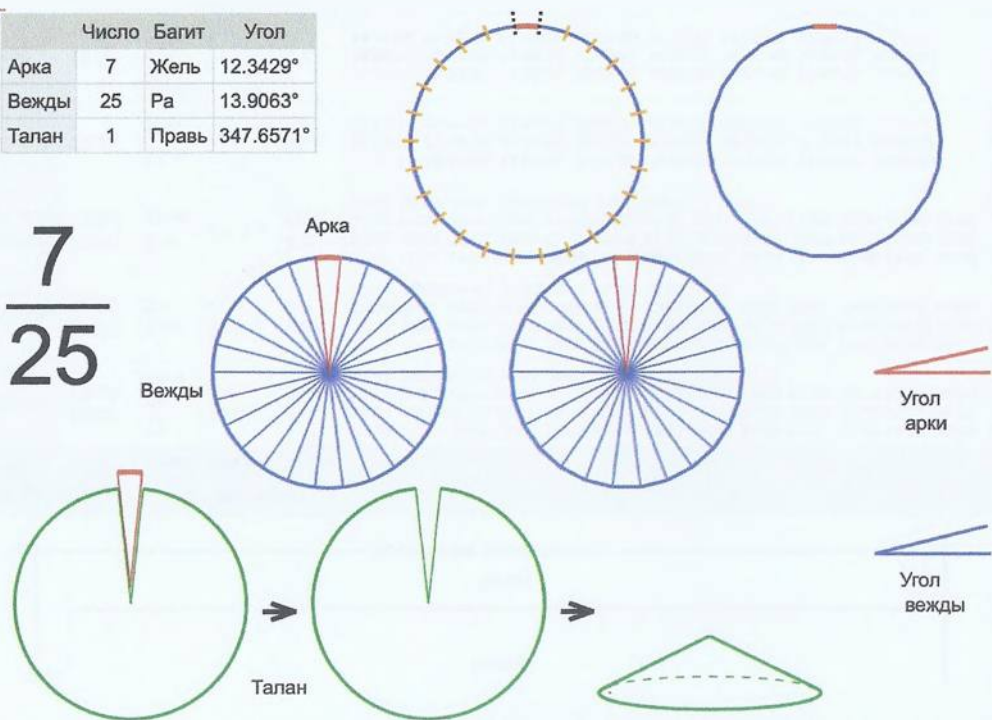

	Число	Багит	Угол
Арка	7	Жель	12.3429°
Вежды	25	Ра	13.9063°
Талан	1	Правь	347.6571°

7
—
25

Врем. длит.	Сред. арки	Длительности			Вехи
		Арка	Вежда	Затяг.	
Лето	21/06 12:30	12 дн 12 ч	14 дн 2 ч	4 ч 30 м	27/06 18:46, 11/07 21:23, 26/07 00:00, 09/08 02:37, 23/08 05:14, 06/09 07:51, 20/09 10:28, 04/10 13:06, 18/10 15:43, 01/11 18:20, 15/11 20:57, 29/11 23:34, 14/12 02:11, 28/12 04:48, 11/01 07:25, 25/01 10:02, 08/02 12:39, 22/02 15:16, 08/03 17:53, 22/03 20:31, 05/04 23:08, 20/04 01:45, 04/05 04:22, 18/05 06:59, 01/06 09:36, 15/06 12:13
Месяц	21/07 12:30	1 дн	1 дн 3 ч	22 м 13 с	22/07 00:50, 23/07 04:39, 24/07 08:28, 25/07 12:16, 26/07 16:05, 27/07 19:54, 28/07 23:43, 30/07 03:31, 31/07 07:20, 01/08 11:09, 02/08 14:58, 03/08 18:46, 04/08 22:35, 06/08 02:24, 07/08 06:13, 08/08 10:01, 09/08 13:50, 10/08 17:39, 11/08 21:28, 13/08 01:16, 14/08 05:05, 15/08 08:54, 16/08 12:43, 17/08 16:31, 18/08 20:20, 20/08 00:09
Шест дница	27/06 12:30	4 ч 56 м	5 ч 33 м	4 м 27 с	27/06 14:58, 27/06 20:31, 28/06 02:05, 28/06 07:39, 28/06 13:13, 28/06 18:46, 29/06 00:20, 29/06 05:54, 29/06 11:28, 29/06 17:01, 29/06 22:35, 30/06 04:09, 30/06 09:43, 30/06 15:16, 30/06 20:50, 01/07 02:24, 01/07 07:58, 01/07 13:31, 01/07 19:05, 02/07 00:39, 02/07 06:13, 02/07 11:46, 02/07 17:20, 02/07 22:54, 03/07 04:28, 03/07 10:01
Сутки	12:30	49 м 22 с	55 м 38 с	44 с	12:54:41, 13:50:18, 14:45:56, 15:41:33, 16:37:11, 17:32:48, 18:28:26, 19:24:03, 20:19:41, 21:15:18, 22:10:56, 23:06:33, 00:02:11, 00:57:48, 01:53:26, 02:49:03, 03:44:41, 04:40:18, 05:35:56, 06:31:33, 07:27:11, 08:22:48, 09:18:26, 10:14:03, 11:09:41, 12:05:18