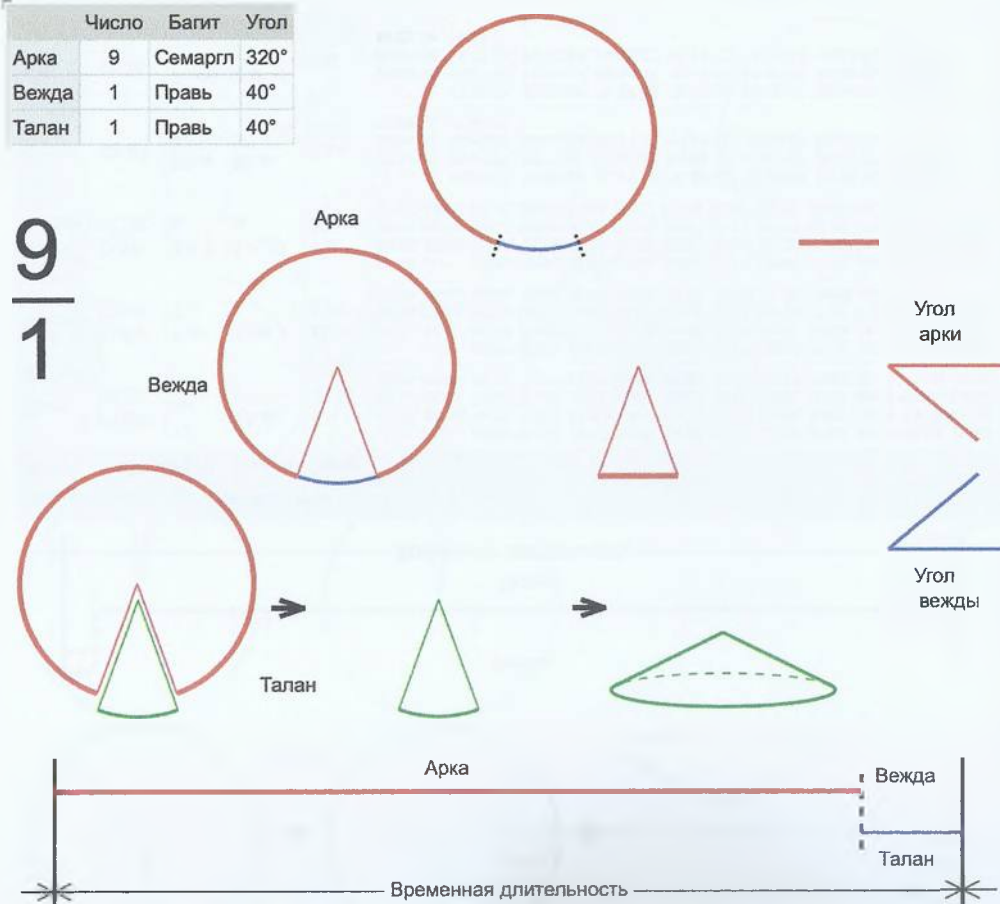

Число	Багит	Угол
Арка	9	Семаргл	320°
Вежда	1	Правь	40°
Талан	1	Правь	40°

9
—
1

Врем. длит.	Серед. арки	Длительности			Вехи
		Арка	Вежда	Затяг.	
Лето	21/06 12:30	324 дн 16 ч	40 дн 14 ч	14 ч 36 м	30/11 20:30, 10/01 10:30
Месяц	21/07 12:30	26 дн 16 ч	3 дн 8 ч	1 ч 12 м	03/08 20:30, 07/08 04:30
Шест дница	27/06 12:30	5 дн 8 ч	16 ч	14 м 24 с	30/06 04:30, 30/06 20:30
Сутки	12:30	21 ч 20 м	2 ч 40 м	2 м 24 с	23:10:00, 01:50:00

	Число	Багит	Угол
Арка	9	Семаргл	160°
Вежды	2	Леля	100°
Талан	1	Правь	200°

9
—
2