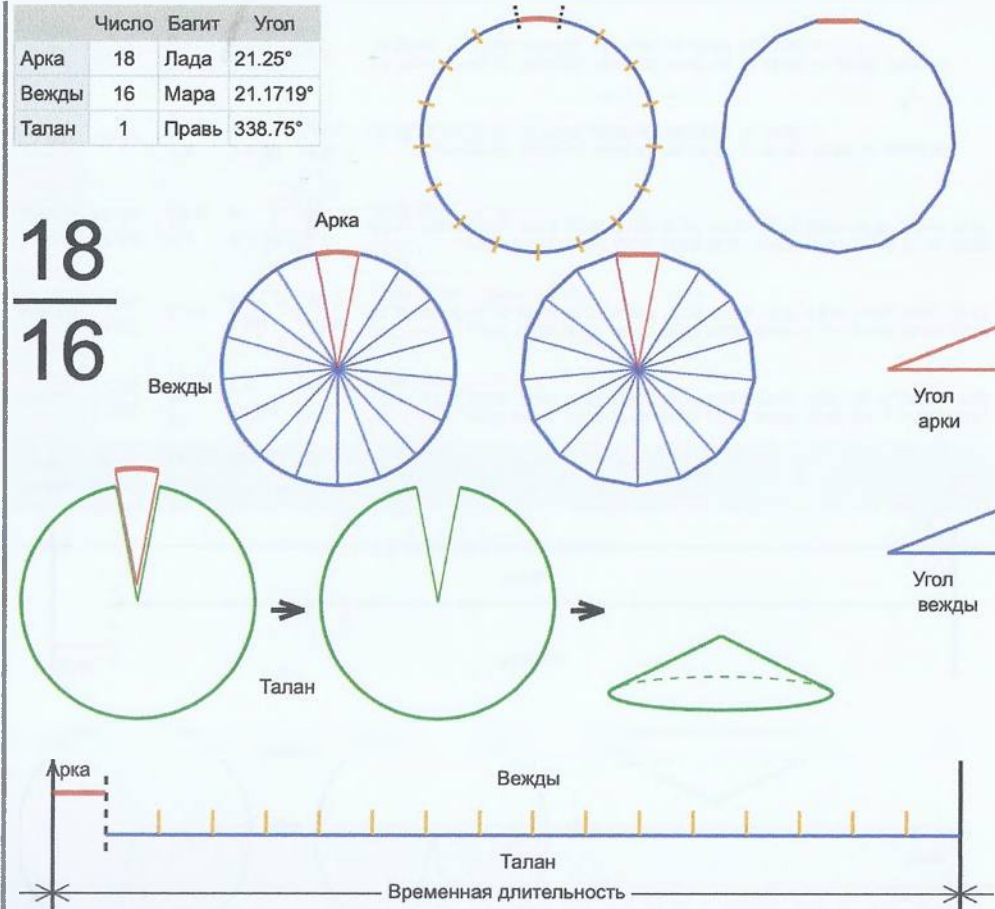

Врем. длит.	Серед. арки	Длительности			Вехи
		Арка	Вежда	Затяг.	
Лето	21/06 12:30	21 дн 13 ч	21 дн 11 ч	7 ч 43 м	02/07 07:13, 23/07 18:45, 14/08 06:17, 04/09 17:49, 26/09 05:21, 17/10 16:53, 08/11 04:25, 29/11 15:57, 21/12 03:30, 11/01 15:02, 02/02 02:34, 23/02 14:06, 17/03 01:38, 07/04 13:10, 29/04 00:42, 20/05 12:14, 10/06 23:46
Месяц	21/07 12:30	1 дн 18 ч	1 дн 18 ч	38 м 7 с	22/07 09:45, 24/07 04:05, 25/07 22:26, 27/07 16:46, 29/07 11:07, 31/07 05:28, 01/08 23:48, 03/08 18:09, 05/08 12:30, 07/08 06:50, 09/08 01:11, 10/08 19:31, 12/08 13:52, 14/08 08:13, 16/08 02:33, 17/08 20:54, 19/08 15:15
Шест дница	27/06 12:30	8 ч 30 м	8 ч 28 м	7 м 37 с	27/06 16:45, 28/06 01:13, 28/06 09:41, 28/06 18:09, 29/06 02:37, 29/06 11:05, 29/06 19:33, 30/06 04:01, 30/06 12:30, 30/06 20:58, 01/07 05:26, 01/07 13:54, 01/07 22:22, 02/07 06:50, 02/07 15:18, 02/07 23:46, 03/07 08:15
Сутки	12:30	1 ч 25 м	1 ч 24 м	1 м 16 с	13:12:30, 14:37:11, 16:01:52, 17:26:33, 18:51:15, 20:15:56, 21:40:37, 23:05:18, 00:30:00, 01:54:41, 03:19:22, 04:44:03, 06:08:45, 07:33:26, 08:58:07, 10:22:48, 11:47:30