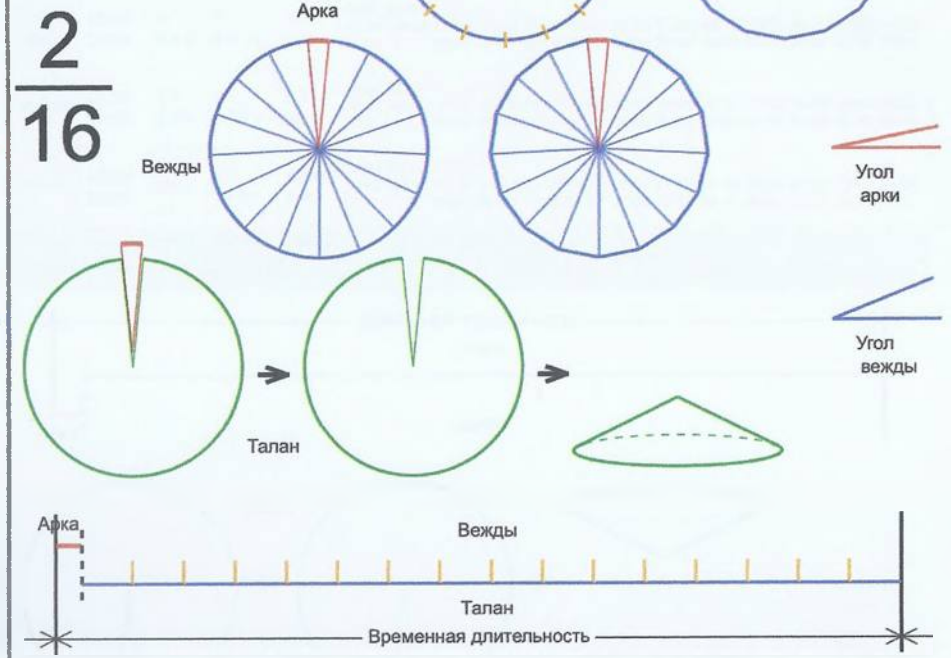

Врем. длит.	Серед. арки	Длительности			Вехи
		Арка	Вежда	Затяг.	
Лето	21/06 12:30	11 дн 9 ч	22 дн 2 ч	4 ч 6 м	27/06 05:28, 19/07 08:13, 10/08 10:58, 01/09 13:43, 23/09 16:29, 15/10 19:14, 06/11 21:59, 29/11 00:44, 21/12 03:30, 12/01 06:15, 03/02 09:00, 25/02 11:45, 19/03 14:30, 10/04 17:16, 02/05 20:01, 24/05 22:46, 16/06 01:31
Месяц	21/07 12:30	22 ч 30 м	1 дн 19 ч	20 м 15 с	21/07 23:45, 23/07 19:20, 25/07 14:56, 27/07 10:31, 29/07 06:07, 31/07 01:43, 01/08 21:18, 03/08 16:54, 05/08 12:30, 07/08 08:05, 09/08 03:41, 10/08 23:16, 12/08 18:52, 14/08 14:28, 16/08 10:03, 18/08 05:39, 20/08 01:15
Шест дница	27/06 12:30	4 ч 30 м	8 ч 43 м	4 м 3 с	27/06 14:45, 27/06 23:28, 28/06 08:11, 28/06 16:54, 29/06 01:37, 29/06 10:20, 29/06 19:03, 30/06 03:46, 30/06 12:30, 30/06 21:13, 01/07 05:56, 01/07 14:39, 01/07 23:22, 02/07 08:05, 02/07 16:48, 03/07 01:31, 03/07 10:15
Сутки	12:30	45 м	1 ч 27 м	41 с	12:52:30, 14:19:41, 15:46:52, 17:14:03, 18:41:15, 20:08:26, 21:35:37, 23:02:48, 00:30:00, 01:57:11, 03:24:22, 04:51:33, 06:18:45, 07:45:56, 09:13:07, 10:40:18, 12:07:30
Час	13:30	1 м 53 с	3 м 38 с	2 с	13:30:56, 13:34:34, 13:38:12, 13:41:50, 13:45:28, 13:49:06, 13:52:44, 13:56:22, 14:00:00, 14:03:37, 14:07:15, 14:10:53, 14:14:31, 14:18:09, 14:21:47, 14:25:25, 14:29:03