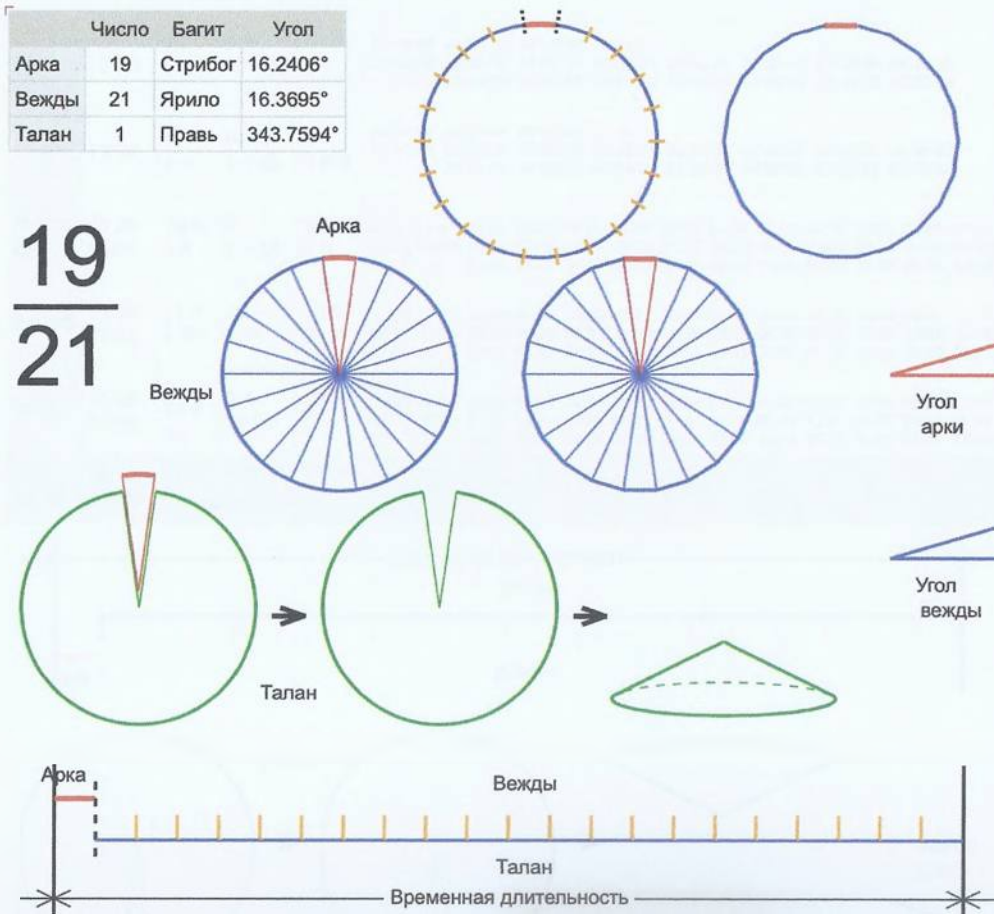

Число	Багит	Угол
Арка	19	Стрибог	16.2406°
Вежды	21	Ярило	16.3695°
Талан	1	Правь	343.7594°

19
21

Врем. длит.	Серед. арки	Длительности			Вехи
		Арка	Вежда	Затяг.	
Лето	21/06 12:30	16 дн 11 ч	16 дн 14 ч	5 ч 55 м	29/06 18:13, 16/07 08:49, 01/08 23:25, 18/08 14:01, 04/09 04:37, 20/09 19:12, 07/10 09:48, 24/10 00:24, 09/11 15:00, 26/11 05:36, 12/12 20:12, 29/12 10:47, 15/01 01:23, 31/01 15:59, 17/02 06:35, 05/03 21:11, 22/03 11:47, 08/04 02:22, 24/04 16:58, 11/05 07:34, 27/05 22:10, 13/06 12:46
Месяц	21/07 12:30	1 дн 8 ч	1 дн 8 ч	29 м 14 с	22/07 04:44, 23/07 13:28, 24/07 22:13, 26/07 06:57, 27/07 15:41, 29/07 00:26, 30/07 09:10, 31/07 17:54, 02/08 02:39, 03/08 11:23, 04/08 20:07, 06/08 04:52, 07/08 13:36, 08/08 22:20, 10/08 07:05, 11/08 15:49, 13/08 00:33, 14/08 09:18, 15/08 18:02, 17/08 02:46, 18/08 11:31, 19/08 20:15
Шест дница	27/06 12:30	6 ч 29 м	6 ч 32 м	5 м 51 с	27/06 15:44, 27/06 22:17, 28/06 04:50, 28/06 11:23, 28/06 17:56, 29/06 00:29, 29/06 07:02, 29/06 13:34, 29/06 20:07, 30/06 02:40, 30/06 09:13, 30/06 15:46, 30/06 22:19, 01/07 04:52, 01/07 11:25, 01/07 17:57, 02/07 00:30, 02/07 07:03, 02/07 13:36, 02/07 20:09, 03/07 02:42, 03/07 09:15
Сутки	12:30	1 ч 4 м	1 ч 5 м	58 с	13:02:28, 14:07:57, 15:13:26, 16:18:54, 17:24:23, 18:29:52, 19:35:20, 20:40:49, 21:46:18, 22:51:46, 23:57:15, 01:02:44, 02:08:13, 03:13:41, 04:19:10, 05:24:39, 06:30:07, 07:35:36, 08:41:06, 09:46:33, 10:52:02, 11:57:31

	Число	Багит	Угол
Арка	19	Стрибог	15.5024°
Вежды	22	Велеса	15.659°
Талан	1	Правь	344.4976°

19
22