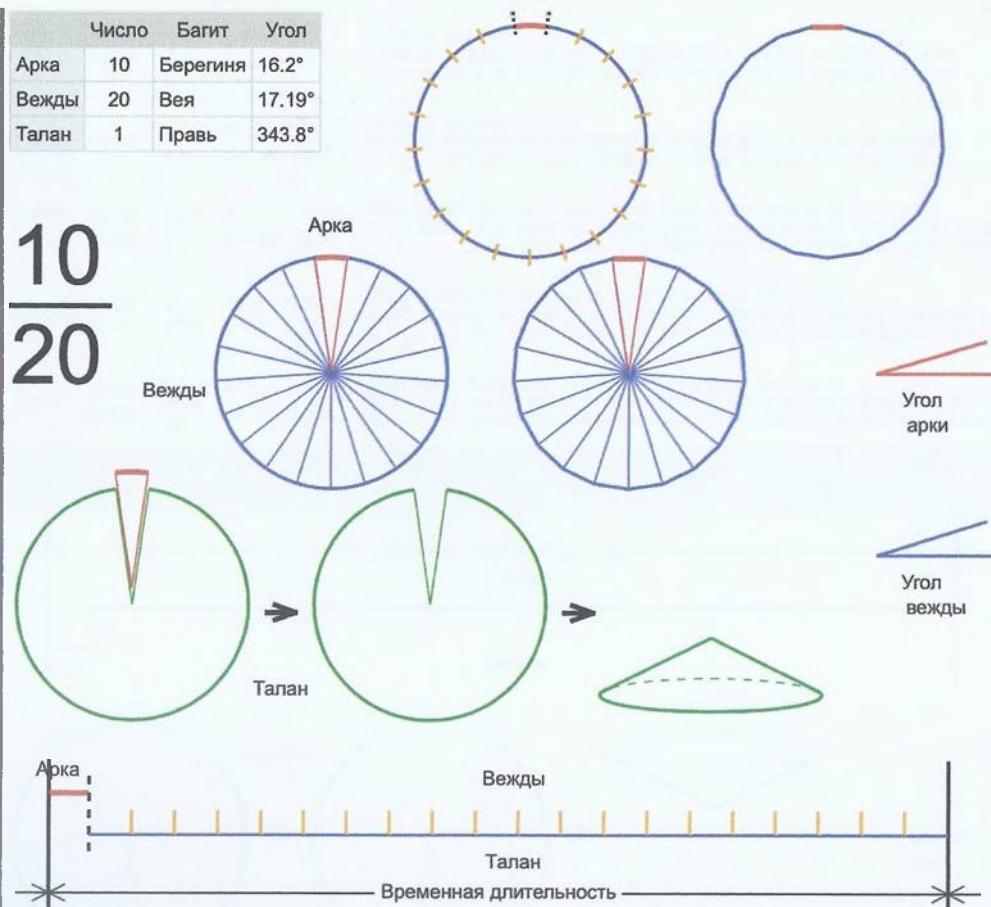

Врем. длит.	Серед. арки	Длительности			Вежи
		Арка	Вежда	Затяг.	
Лето	21/06 12:30	16 дн 10 ч	17 дн 10 ч	5 ч 55 м	29/06 17:44, 17/07 04:18, 03/08 14:53, 21/08 01:27, 07/09 12:02, 24/09 22:37, 12/10 09:11, 29/10 19:46, 16/11 06:20, 03/12 16:55, 21/12 03:30, 07/01 14:04, 25/01 00:39, 11/02 11:13, 28/02 21:48, 18/03 08:22, 04/04 18:57, 22/04 05:32, 09/05 16:06, 27/05 02:41, 13/06 13:15
Месяц	21/07 12:30	1 дн 8 ч	1 дн 10 ч	29 м 10 с	22/07 04:42, 23/07 15:04, 25/07 01:27, 26/07 11:50, 27/07 22:13, 29/07 08:36, 30/07 18:58, 01/08 05:21, 02/08 15:44, 04/08 02:07, 05/08 12:30, 06/08 22:52, 08/08 09:15, 09/08 19:38, 11/08 06:01, 12/08 16:24, 14/08 02:46, 15/08 13:09, 16/08 23:32, 18/08 09:55, 19/08 20:18
Шест дница	27/06 12:30	6 ч 28 м	6 ч 52 м	5 м 50 с	27/06 15:44, 27/06 22:36, 28/06 05:29, 28/06 12:22, 28/06 19:14, 29/06 02:07, 29/06 08:59, 29/06 15:52, 29/06 22:44, 30/06 05:37, 30/06 12:30, 30/06 19:22, 01/07 02:15, 01/07 09:07, 01/07 16:00, 01/07 22:52, 02/07 05:45, 02/07 12:37, 02/07 19:30, 03/07 02:23, 03/07 09:15
Сутки	12:30	1 ч 4 м	1 ч 8 м	58 с	13:02:24, 14:11:09, 15:19:55, 16:28:40, 17:37:26, 18:46:12, 19:54:57, 21:03:43, 22:12:28, 23:21:14, 00:30:00, 01:38:45, 02:47:31, 03:56:16, 05:05:02, 06:13:48, 07:22:34, 08:31:19, 09:40:04, 10:48:50, 11:57:35