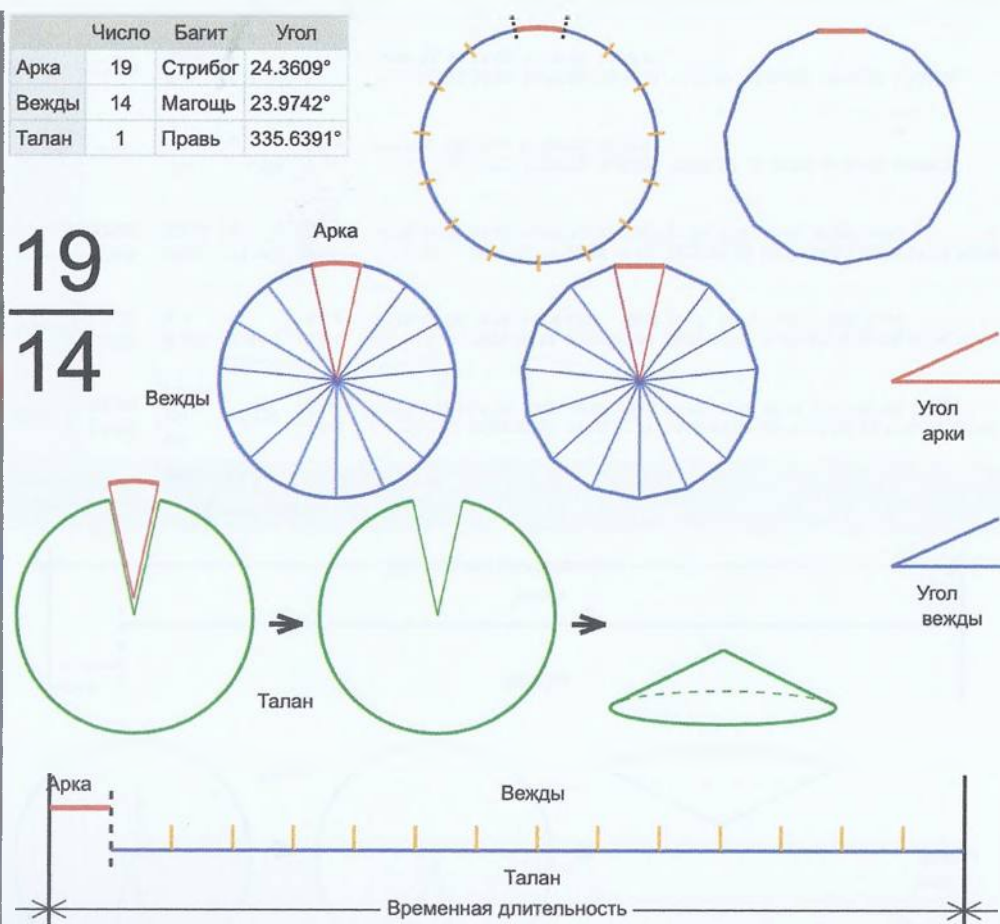

Врем. длит.	Серед. арки	Длительности			Вехи
		Арка	Вежда	Затяг.	
Лето	21/06 12:30	24 дн 17 ч	24 дн 7 ч	8 ч 45 м	03/07 21:05, 28/07 04:51, 21/08 12:38, 14/09 20:24, 09/10 04:10, 02/11 11:57, 26/11 19:43, 21/12 03:30, 14/01 11:16, 07/02 19:02, 04/03 02:49, 28/03 10:35, 21/04 18:21, 16/05 02:08, 09/06 09:54
Месяц	21/07 12:30	2 дн	1 дн 23 ч	43 м 9 с	22/07 12:51, 24/07 12:48, 26/07 12:45, 28/07 12:42, 30/07 12:39, 01/08 12:36, 03/08 12:33, 05/08 12:30, 07/08 12:26, 09/08 12:23, 11/08 12:20, 13/08 12:17, 15/08 12:14, 17/08 12:11, 19/08 12:08
Шест дница	27/06 12:30	9 ч 44 м	9 ч 35 м	8 м 38 с	27/06 17:22, 28/06 02:57, 28/06 12:33, 28/06 22:08, 29/06 07:43, 29/06 17:19, 30/06 02:54, 30/06 12:30, 30/06 22:05, 01/07 07:40, 01/07 17:16, 02/07 02:51, 02/07 12:26, 02/07 22:02, 03/07 07:37
Сутки	12:30	1 ч 37 м	1 ч 35 м	1 м 26 с	13:18:43, 14:54:37, 16:30:30, 18:06:24, 19:42:18, 21:18:12, 22:54:06, 00:30:00, 02:05:53, 03:41:47, 05:17:41, 06:53:35, 08:29:29, 10:05:22, 11:41:16