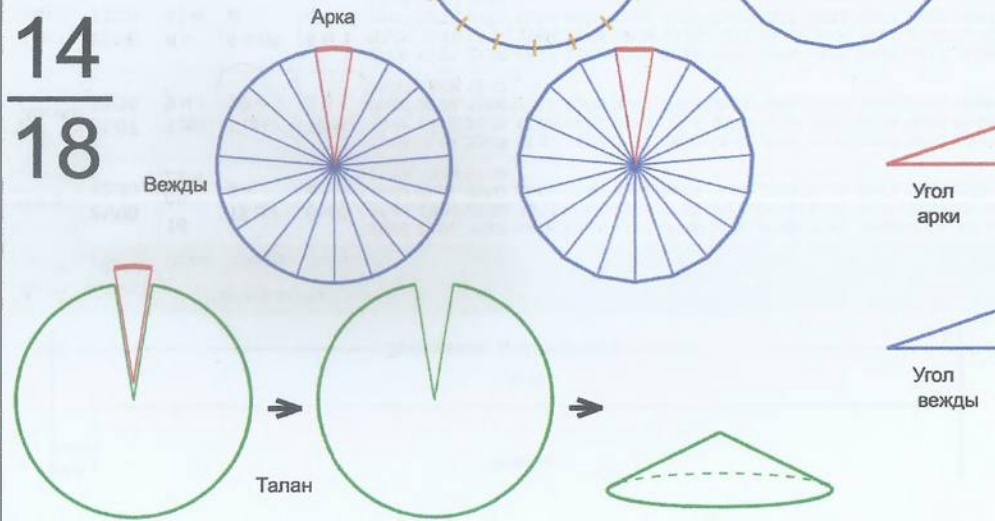

Врем. длит.	Серед. арки	Длительности			Вехи
		Арка	Вежда	Затяг.	
Лето	21/06 12:30	18 дн 20 ч	19 дн 5 ч	6 ч 46 м	30/06 22:36, 20/07 04:29, 08/08 10:21, 27/08 16:14, 15/09 22:06, 05/10 03:59, 24/10 09:52, 12/11 15:44, 01/12 21:37, 21/12 03:30, 09/01 09:22, 28/01 15:15, 16/02 21:07, 08/03 03:00, 27/03 08:53, 15/04 14:45, 04/05 20:38, 24/05 02:30, 12/06 08:23
Месяц	21/07 12:30	1 дн 13 ч	1 дн 13 ч	33 м 26 с	22/07 07:04, 23/07 21:00, 25/07 10:56, 27/07 00:52, 28/07 14:49, 30/07 04:45, 31/07 18:41, 02/08 08:37, 03/08 22:33, 05/08 12:30, 07/08 02:26, 08/08 16:22, 10/08 06:18, 11/08 20:14, 13/08 10:10, 15/08 00:07, 16/08 14:03, 18/08 03:59, 19/08 17:55
Шест. дница	27/06 12:30	7 ч 25 м	7 ч 35 м	6 м 41 с	27/06 16:12, 27/06 23:48, 28/06 07:23, 28/06 14:58, 28/06 22:33, 29/06 06:09, 29/06 13:44, 29/06 21:19, 30/06 04:54, 30/06 12:30, 30/06 20:05, 01/07 03:40, 01/07 11:15, 01/07 18:50, 02/07 02:26, 02/07 10:01, 02/07 17:36, 03/07 01:11, 03/07 08:47
Сутки	12:30	1 ч 14 м	1 ч 15 м	1 м 7 с	13:07:08, 14:23:00, 15:38:53, 16:54:45, 18:10:38, 19:26:30, 20:42:22, 21:58:15, 23:14:07, 00:30:00, 01:45:52, 03:01:44, 04:17:37, 05:33:29, 06:49:21, 08:05:14, 09:21:06, 10:36:59, 11:52:51
Час	13:30	3 м 6 с	3 м 10 с	3 с	13:31:32, 13:34:42, 13:37:52, 13:41:01, 13:44:11, 13:47:21, 13:50:30, 13:53:40, 13:56:50, 14:00:00, 14:03:09, 14:06:19, 14:09:29, 14:12:38, 14:15:48, 14:18:58, 14:22:07, 14:25:17, 14:28:27