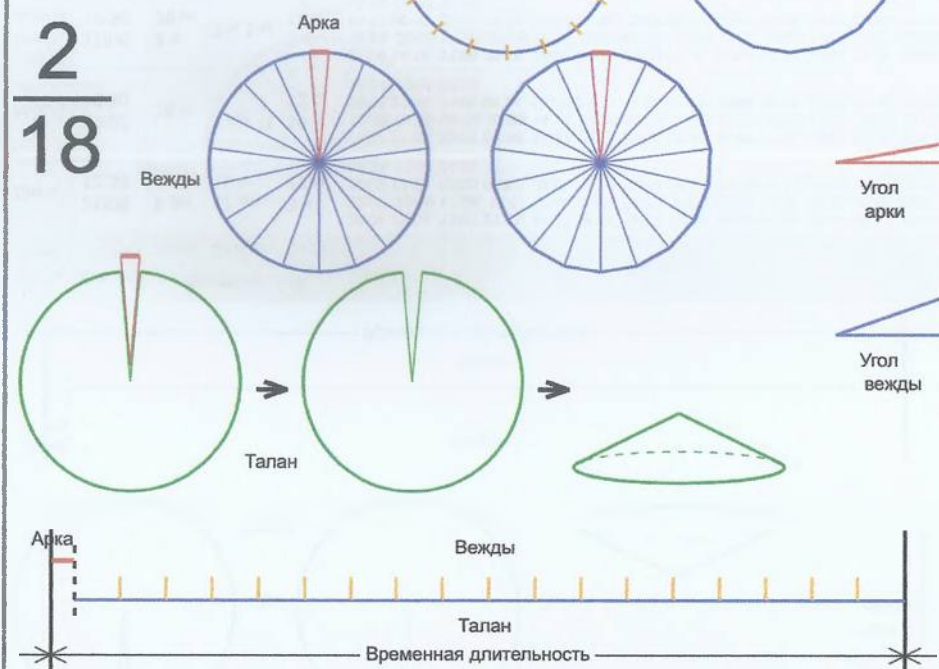

Врем. длит.	Серед. арки	Длительности			Вехи
		Арка	Вежда	Затяг.	
Лето	21/06 12:30	10 дн 3 ч	19 дн 17 ч	3 ч 39 м	26/06 14:15, 16/07 07:43, 05/08 01:11, 24/08 18:40, 13/09 12:08, 03/10 05:36, 22/10 23:05, 11/11 16:33, 01/12 10:01, 21/12 03:30, 09/01 20:58, 29/01 14:26, 18/02 07:55, 10/03 01:23, 29/03 18:51, 18/04 12:20, 08/05 05:48, 27/05 23:16, 16/06 16:45
Месяц	21/07 12:30	20 ч	1 дн 14 ч	18 м	21/07 22:30, 23/07 13:23, 25/07 04:16, 26/07 19:10, 28/07 10:03, 30/07 00:56, 31/07 15:50, 02/08 06:43, 03/08 21:36, 05/08 12:30, 07/08 03:23, 08/08 18:16, 10/08 09:10, 12/08 00:03, 13/08 14:56, 15/08 05:50, 16/08 20:43, 18/08 11:36, 20/08 02:30
Шест дница	27/06 12:30	4 ч	7 ч 46 м	3 м 36 с	27/06 14:30, 27/06 22:16, 28/06 06:03, 28/06 13:50, 28/06 21:36, 29/06 05:23, 29/06 13:10, 29/06 20:56, 30/06 04:43, 30/06 12:30, 30/06 20:16, 01/07 04:03, 01/07 11:50, 01/07 19:36, 02/07 03:23, 02/07 11:10, 02/07 18:56, 03/07 02:43, 03/07 10:30
Сутки	12:30	40 м	1 ч 17 м	36 с	12:50:00, 14:07:46, 15:25:33, 16:43:20, 18:01:06, 19:18:53, 20:36:40, 21:54:26, 23:12:13, 00:30:00, 01:47:46, 03:05:33, 04:23:20, 05:41:06, 06:58:53, 08:16:40, 09:34:26, 10:52:13, 12:10:00
Час	13:30	1 м 40 с	3 м 14 с	2 с	13:30:50, 13:34:04, 13:37:18, 13:40:33, 13:43:47, 13:47:02, 13:50:16, 13:53:31, 13:56:45, 14:00:00, 14:03:14, 14:06:28, 14:09:43, 14:12:57, 14:16:12, 14:19:26, 14:22:41, 14:25:55, 14:29:10