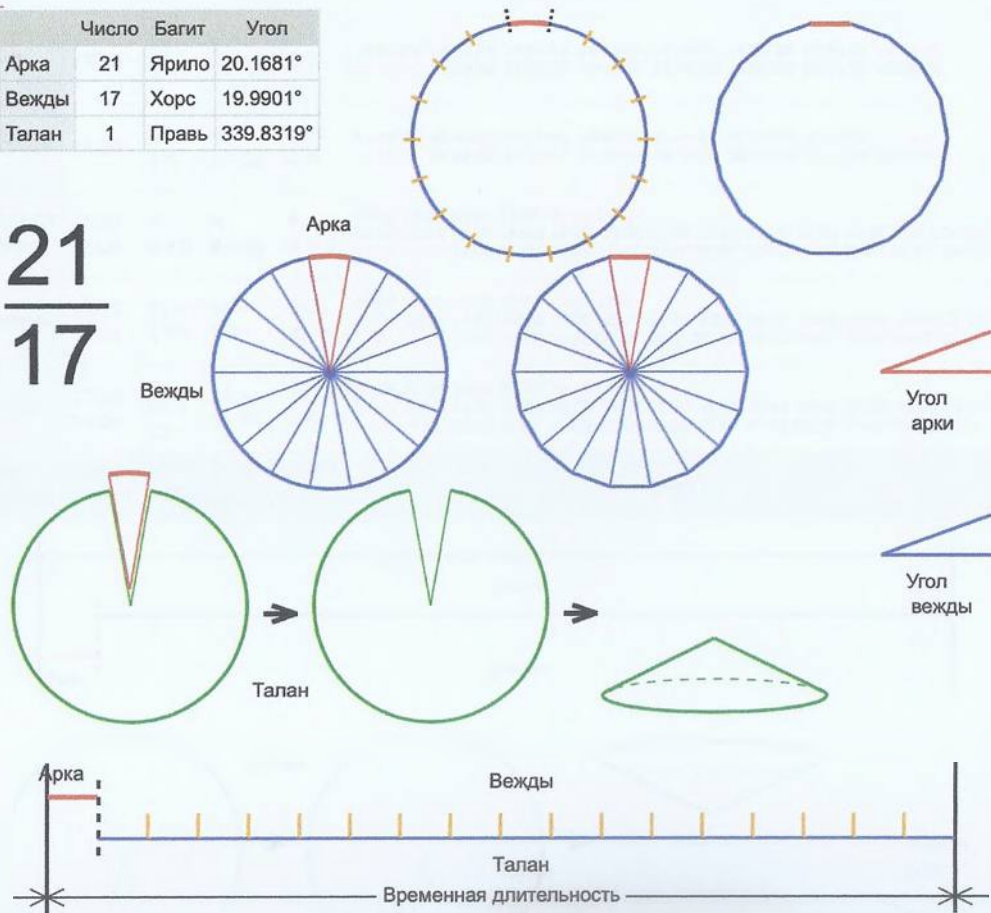

Число	Багит	Угол
Арка	21	Ярило	20.1681°
Вежды	17	Хорс	19.9901°
Талан	1	Правь	339.8319°

21
17

Врем. длит.	Серед. арки	Длительности			Вехи
		Арка	Вежда	Затяг.	
Лето	21/06 12:30	20 дн 11 ч	20 дн 6 ч	7 ч 18 м	01/07 18:02, 22/07 00:48, 11/08 07:33, 31/08 14:19, 20/09 21:04, 11/10 03:50, 31/10 10:36, 20/11 17:21, 11/12 00:07, 31/12 06:52, 20/01 13:38, 09/02 20:23, 02/03 03:09, 22/03 09:55, 11/04 16:40, 01/05 23:26, 22/05 06:11, 11/06 12:57
Месяц	21/07 12:30	1 дн 16 ч	1 дн 15 ч	35 м 59 с	22/07 08:40, 24/07 00:38, 25/07 16:37, 27/07 08:36, 29/07 00:35, 30/07 16:34, 01/08 08:32, 03/08 00:31, 04/08 16:30, 06/08 08:29, 08/08 00:28, 09/08 16:27, 11/08 08:25, 13/08 00:24, 14/08 16:23, 16/08 08:22, 18/08 00:21, 19/08 16:19
Шест дница	27/06 12:30	8 ч 4 м	7 ч 59 м	7 м 12 с	27/06 16:32, 28/06 00:31, 28/06 08:31, 28/06 16:31, 29/06 00:31, 29/06 08:30, 29/06 16:30, 30/06 00:30, 30/06 08:30, 30/06 16:29, 01/07 00:29, 01/07 08:29, 01/07 16:29, 02/07 00:28, 02/07 08:28, 02/07 16:28, 03/07 00:28, 03/07 08:27
Сутки	12:30	1 ч 20 м	1 ч 19 м	1 м 12 с	13:10:20, 14:30:17, 15:50:15, 17:10:13, 18:30:10, 19:50:08, 21:10:05, 22:30:03, 23:50:01, 01:09:58, 02:29:56, 03:49:54, 05:09:51, 06:29:49, 07:49:46, 09:09:44, 10:29:42, 11:49:39

	Число	Багит	Угол
Арка	21	Ярило	19.0476°
Вежды	18	Лада	18.9418°
Талан	1	Правь	340.9524°

21
18