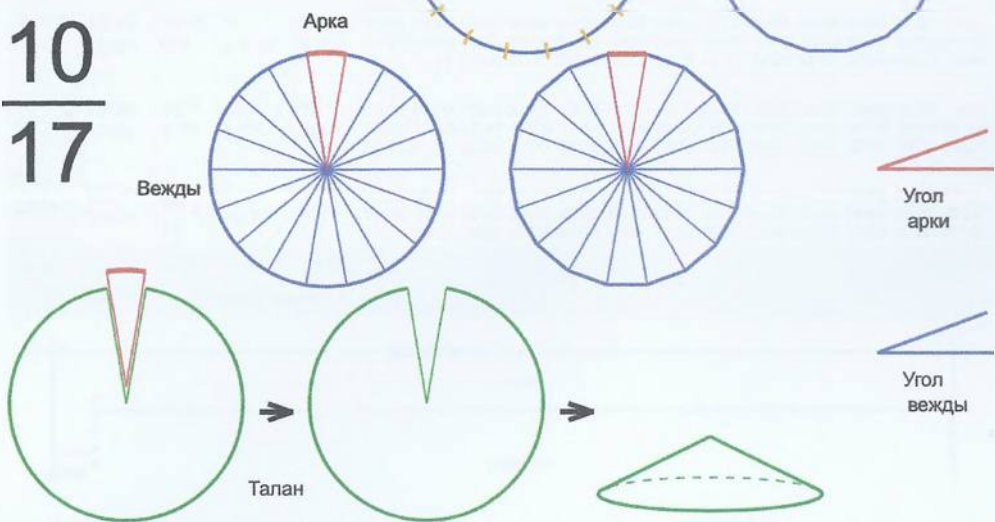

Час 13:30 3 м 3 м 46 3 с 13:31:40, 13:35:33, 13:39:19, 13:43:04, 13:46:50, 13:50:36, 13:54:21, 13:58:07, 14:01:52, 14:05:38, 14:09:24, 14:13:10, 14:16:56, 14:20:41, 14:24:26, 14:28:11

Арка	10	Вершина	18°
Вежды	17	Лада	19°
Талан	1	Правь	340.9412°

10
17

Врем. длит.	Серед. арки	Длительности			Вехи
		Арка	Вежда	Затяг.	
Лето	21/06 12:30	19 дн 8 ч	20 дн 8 ч	6 ч 57 м	01/07 04:32, 21/07 12:53, 10/08 21:14, 31/08 05:35, 20/09 13:56, 10/10 22:16, 31/10 06:37, 20/11 14:58, 10/12 23:19, 31/12 07:40, 20/01 16:01, 10/02 00:22, 02/03 08:43, 22/03 17:03, 12/04 01:24, 02/05 09:45, 22/05 18:06, 12/06 02:27
Месяц	21/07 12:30	1 дн 14 ч	1 дн 16 ч	34 м 18 с	22/07 07:33, 23/07 23:40, 25/07 15:46, 27/07 07:53, 29/07 00:00, 30/07 16:06, 01/08 08:13, 03/08 00:20, 04/08 16:26, 06/08 08:33, 08/08 00:39, 09/08 16:46, 11/08 08:53, 13/08 00:59, 14/08 17:06, 16/08 09:13, 18/08 01:19, 19/08 17:26
Шест. дница	27/06 12:30	7 ч 37 м	8 ч 1 м	6 м 52 с	27/06 16:18, 28/06 00:20, 28/06 08:21, 28/06 16:22, 29/06 00:24, 29/06 08:25, 29/06 16:26, 30/06 00:28, 30/06 08:29, 30/06 16:30, 01/07 00:31, 01/07 08:33, 01/07 16:34, 02/07 00:35, 02/07 08:37, 02/07 16:38, 03/07 00:39, 03/07 08:41
Сутки	12:30	1 ч 16 м	1 ч 20 м	1 м 9 с	13:08:07, 14:28:20, 15:48:33, 17:08:46, 18:29:00, 19:49:13, 21:09:26, 22:29:40, 23:49:53, 01:10:06, 02:30:19, 03:50:33, 05:10:46, 06:30:59, 07:51:13, 09:11:26, 10:31:39, 11:51:52
Час	13:30	3 м 11 с	3 м 21 с	3 с	13:31:35, 13:34:55, 13:38:16, 13:41:36, 13:44:57, 13:48:18, 13:51:38, 13:54:59, 13:58:19, 14:01:40, 14:05:00, 14:08:21, 14:11:41, 14:15:02, 14:18:23, 14:21:43, 14:25:04, 14:28:24

Час 13:30 3 м 3 м 32 3 с 13:31:41, 13:35:13, 13:38:45, 13:42:18, 13:45:50, 13:49:22, 13:52:55, 13:56:27, 14:00:00, 14:03:32, 14:07:04, 14:10:37, 14:14:09, 14:17:41, 14:21:14, 14:24:46, 14:28:18

Арка	10	Вершина	18°
Вежды	18	Лада	19°
Талан	1	Правь	342°

10
18