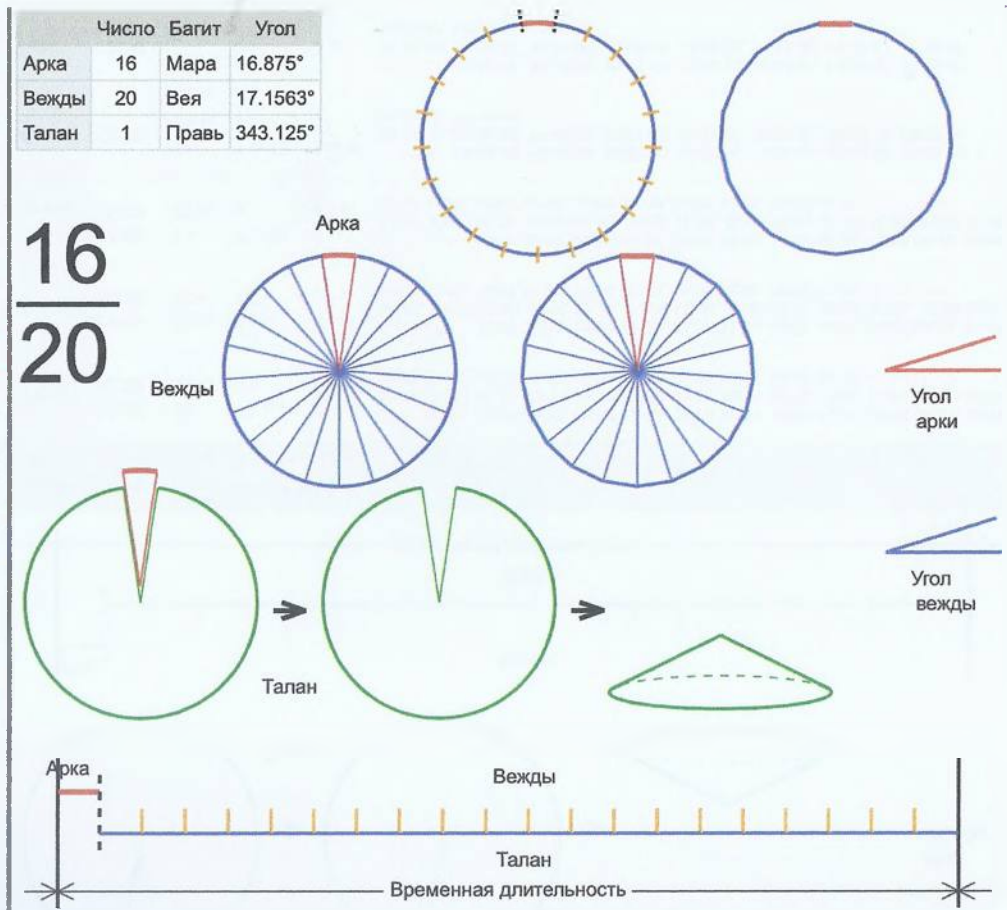

Врем. длит.	Серед. арки	Длительности				Вехи
		Арка	Вежда	Затяг.		
Лето	21/06 12:30	17 дн 2 ч	17 дн 9 ч	6 ч 9 м	30/06 01:57, 17/07 11:42, 03/08 21:27, 21/08 07:13, 07/09 16:58, 25/09 02:43, 12/10 12:28, 29/10 22:14, 16/11 07:59, 03/12 17:44, 21/12 03:30, 07/01 13:15, 24/01 23:00, 11/02 08:45, 28/02 18:31, 18/03 04:16, 04/04 14:01, 21/04 23:46, 09/05 09:32, 26/05 19:17, 13/06 05:02	
Месяц	21/07 12:30	1 дн 9 ч	1 дн 10 ч	30 м 23 с	22/07 05:22, 23/07 15:41, 25/07 02:00, 26/07 12:18, 27/07 22:37, 29/07 08:56, 30/07 19:15, 01/08 05:33, 02/08 15:52, 04/08 02:11, 05/08 12:30, 06/08 22:48, 08/08 09:07, 09/08 19:26, 11/08 05:45, 12/08 16:03, 14/08 02:22, 15/08 12:41, 16/08 23:00, 18/08 09:18, 19/08 19:37	
Шест дница	27/06 12:30	6 ч 45 м	6 ч 51 м	6 м 5 с	27/06 15:52, 27/06 22:44, 28/06 05:36, 28/06 12:27, 28/06 19:19, 29/06 02:11, 29/06 09:03, 29/06 15:54, 29/06 22:46, 30/06 05:38, 30/06 12:30, 30/06 19:21, 01/07 02:13, 01/07 09:05, 01/07 15:57, 01/07 22:48, 02/07 05:40, 02/07 12:32, 02/07 19:24, 03/07 02:15, 03/07 09:07	
Сутки	12:30	1 ч 7 м	1 ч 8 м	1 м 1 с	13:03:45, 14:12:22, 15:21:00, 16:29:37, 17:38:15, 18:46:52, 19:55:30, 21:04:07, 22:12:45, 23:21:22, 00:30:00, 01:38:37, 02:47:15, 03:55:52, 05:04:30, 06:13:07, 07:21:45, 08:30:22, 09:39:00, 10:47:37, 11:56:15