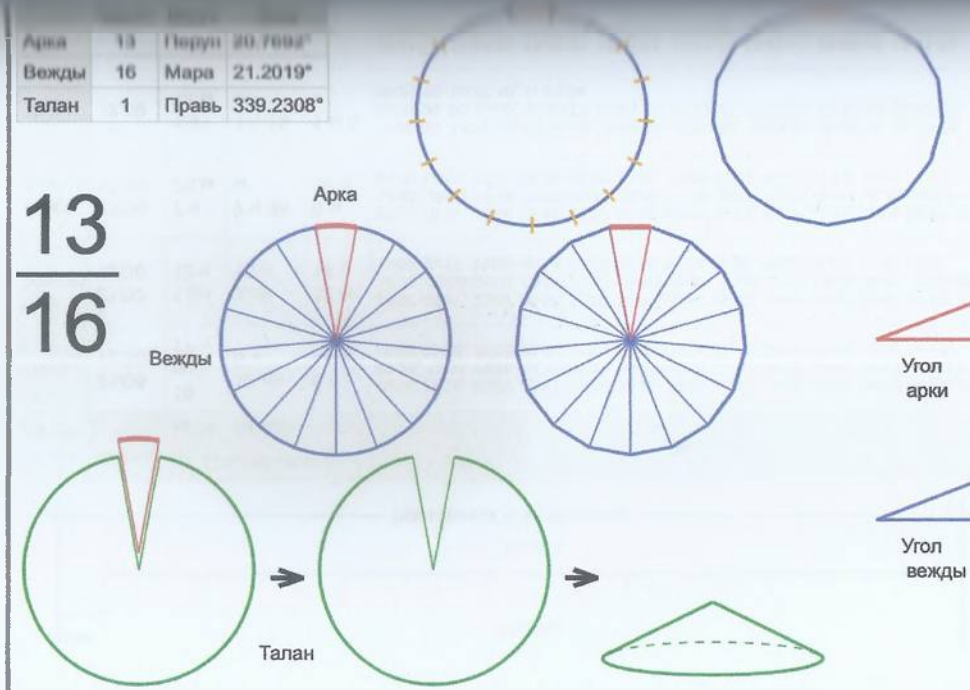

Врем. длит.	Серед. арки	Длительности			Вехи
		Арка	Вежда	Затяг.	
Лето	21/06 12:30	21 дн 1 ч	21 дн 12 ч	7 ч 35 м	02/07 01:21, 23/07 13:37, 14/08 01:53, 04/09 14:09, 26/09 02:25, 17/10 14:41, 08/11 02:57, 29/11 15:13, 21/12 03:30, 11/01 15:46, 02/02 04:02, 23/02 16:18, 17/03 04:34, 07/04 16:50, 29/04 05:06, 20/05 17:22, 11/06 05:38
Месяц	21/07 12:30	1 дн 17 ч	1 дн 18 ч	37 м 23 с	22/07 09:16, 24/07 03:40, 25/07 22:04, 27/07 16:28, 29/07 10:53, 31/07 05:17, 01/08 23:41, 03/08 18:05, 05/08 12:30, 07/08 06:54, 09/08 01:18, 10/08 19:42, 12/08 14:06, 14/08 08:31, 16/08 02:55, 17/08 21:19, 19/08 15:43
Шест дница	27/06 12:30	8 ч 18 м	8 ч 28 м	7 м 29 с	27/06 16:39, 28/06 01:08, 28/06 09:36, 28/06 18:05, 29/06 02:34, 29/06 11:03, 29/06 19:32, 30/06 04:01, 30/06 12:30, 30/06 20:58, 01/07 05:27, 01/07 13:56, 01/07 22:25, 02/07 06:54, 02/07 15:23, 02/07 23:51, 03/07 08:20
Сутки	12:30	1 ч 23 м	1 ч 24 м	1 м 15 с	13:11:32, 14:36:20, 16:01:09, 17:25:57, 18:50:46, 20:15:34, 21:40:23, 23:05:11, 00:30:00, 01:54:48, 03:19:36, 04:44:25, 06:09:13, 07:34:02, 08:58:50, 10:23:39, 11:48:27
Час	13:30	3 м 28 с	3 м 32 с	3 с	13:31:43, 13:35:15, 13:38:47, 13:42:19, 13:45:51, 13:49:23, 13:52:55, 13:56:27, 14:00:00, 14:03:32, 14:07:04, 14:10:36, 14:14:08, 14:17:40, 14:21:12, 14:24:44, 14:28:16