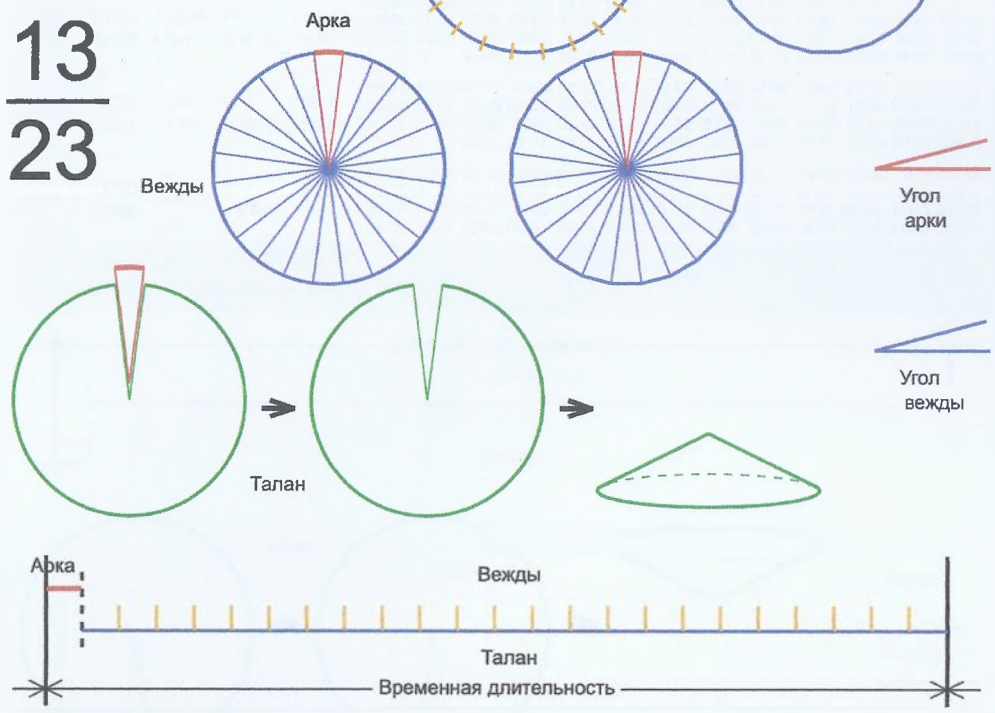

Сутки	12:30	М	1 ч 5 м	57 с	21:46:06, 22:51:39, 23:57:13, 01:02:46, 02:08:20, 03:13:53, 04:19:27, 05:25:00, 06:30:33, 07:36:07, 08:41:40, 09:47:14, 10:52:47, 11:58:21

Час	13:30	2 м 24 с	2 м 30 с	2 с	13:31:12, 13:33:42, 13:36:12, 13:38:42, 13:41:13, 13:43:43, 13:46:13, 13:48:43, 13:51:14, 13:53:44, 13:56:14, 13:58:44, 14:01:15, 14:03:45, 14:06:15, 14:08:45, 14:11:16, 14:13:46, 14:16:16, 14:18:46, 14:21:17, 14:23:47, 14:26:17, 14:28:47

Арка	13	Парус	14.4482°
Вежды	23	Род	15.024°
Талан	1	Правь	345.5518°

13
23

Врем. длит.	Серед. арки	Длительности			Вежи
		Арка	Вежда	Затяг.	
Лето	21/06 12:30	14 дн 15 ч	15 дн 5 ч	5 ч 16 м	28/06 20:24, 14/07 02:14, 29/07 08:04, 13/08 13:54, 28/08 19:44, 13/09 01:34, 28/09 07:24, 13/10 13:14, 28/10 19:04, 13/11 00:54, 28/11 06:44, 13/12 12:34, 28/12 18:25, 13/01 00:15, 28/01 06:05, 12/02 11:55, 27/02 17:45, 14/03 23:35, 30/03 05:25, 14/04 11:15, 29/04 17:05, 14/05 22:55, 30/05 04:45, 14/06 10:35
Месяц	21/07 12:30	1 дн 4 ч	1 дн 6 ч	26 м	22/07 02:56, 23/07 08:59, 24/07 15:02, 25/07 21:05, 27/07 03:08, 28/07 09:11, 29/07 15:14, 30/07 21:17, 01/08 03:19, 02/08 09:22, 03/08 15:25, 04/08 21:28, 06/08 03:31, 07/08 09:34, 08/08 15:37, 09/08 21:40, 11/08 03:42, 12/08 09:45, 13/08 15:48, 14/08 21:51, 16/08 03:54, 17/08 09:57, 18/08 16:00, 19/08 22:03
Шест дница	27/06 12:30	5 ч 46 м	6 ч	5 м 12 с	27/06 15:23, 27/06 21:23, 28/06 03:24, 28/06 09:25, 28/06 15:25, 28/06 21:26, 29/06 03:26, 29/06 09:27, 29/06 15:27, 29/06 21:28, 30/06 03:29, 30/06 09:29, 30/06 15:30, 30/06 21:30, 01/07 03:31, 01/07 09:32, 01/07 15:32, 01/07 21:33, 02/07 03:33, 02/07 09:34, 02/07 15:34, 02/07 21:35, 03/07 03:36, 03/07 09:36
Сутки	12:30	57 м 48 с	1 ч	52 с	12:58:53, 13:58:59, 14:59:05, 15:59:11, 16:59:16, 17:59:22, 18:59:28, 19:59:34, 20:59:39, 21:59:45, 22:59:51, 23:59:57, 01:00:02, 02:00:08, 03:00:14, 04:00:20, 05:00:25, 06:00:31, 07:00:37, 08:00:43, 09:00:48, 10:00:54, 11:01:00, 12:01:06
Час	13:30	2 м 24 с	2 м 30 с	2 с	13:31:12, 13:33:42, 13:36:12, 13:38:42, 13:41:13, 13:43:43, 13:46:13, 13:48:43, 13:51:14, 13:53:44, 13:56:14, 13:58:44, 14:01:15, 14:03:45, 14:06:15, 14:08:45, 14:11:16, 14:13:46, 14:16:16, 14:18:46, 14:21:17, 14:23:47, 14:26:17, 14:28:47

Сутки	12:30	1 ч	1 ч 2 м	54 с	13:00:12, 14:02:55, 15:05:37, 16:08:20, 17:11:02, 18:13:45, 19:16:27, 20:19:10, 21:21:52, 22:24:35, 23:27:17, 00:30:00, 01:32:42, 02:35:24, 03:38:07, 04:40:49, 05:43:32, 06:46:14, 07:48:57, 08:51:39, 09:54:22, 10:57:04, 11:59:47