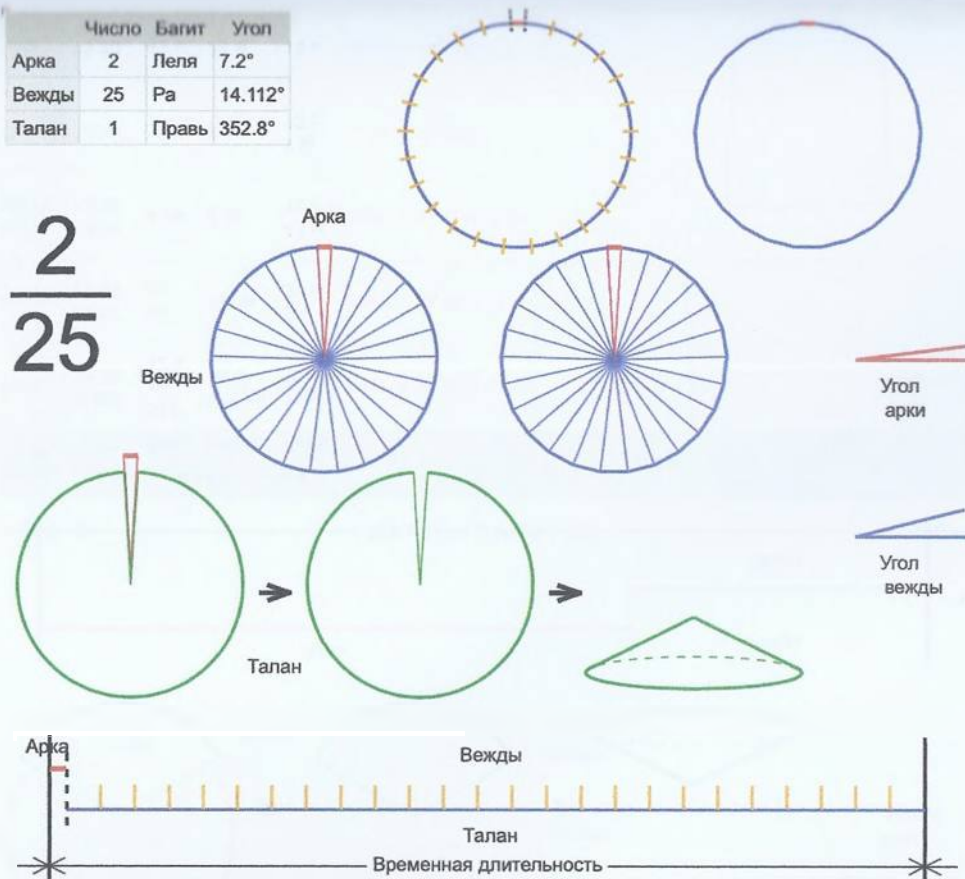

Число	Багит	Угол
Арка	2	Леля	7.2°
Вежды	25	Ра	14.112°
Талан	1	Правь	352.8°

$\frac{2}{25}$

Врем. длит.	Серед. арки	Длительности			Вехи
		Арка	Вежда	Затяг.	
Лето	21/06 12:30	7 дн 7 ч	14 дн 7 ч	2 ч 37 м	25/06 04:09, 09/07 11:47, 23/07 19:24, 07/08 03:02, 21/08 10:40, 04/09 18:17, 19/09 01:55, 03/10 09:33, 17/10 17:10, 01/11 00:48, 15/11 08:25, 29/11 16:03, 13/12 23:41, 28/12 07:18, 11/01 14:56, 25/01 22:34, 09/02 06:11, 23/02 13:49, 09/03 21:26, 24/03 05:04, 07/04 12:42, 21/04 20:19, 06/05 03:57, 20/05 11:35, 03/06 19:12, 18/06 02:50
Месяц	21/07 12:30	14 ч 24 м	1 дн 4 ч	12 м 58 с	21/07 19:42, 22/07 23:55, 24/07 04:08, 25/07 08:22, 26/07 12:35, 27/07 16:49, 28/07 21:02, 30/07 01:16, 31/07 05:29, 01/08 09:42, 02/08 13:56, 03/08 18:09, 04/08 22:23, 06/08 02:36, 07/08 06:50, 08/08 11:03, 09/08 15:17, 10/08 19:30, 11/08 23:43, 13/08 03:57, 14/08 08:10, 15/08 12:24, 16/08 16:37, 17/08 20:51, 19/08 01:04, 20/08 05:18
Шест дница	27/06 12:30	2 ч 52 м	5 ч 38 м	2 м 36 с	27/06 13:56, 27/06 19:35, 28/06 01:13, 28/06 06:52, 28/06 12:31, 28/06 18:09, 28/06 23:48, 29/06 05:27, 29/06 11:05, 29/06 16:44, 29/06 22:23, 30/06 04:01, 30/06 09:40, 30/06 15:19, 30/06 20:58, 01/07 02:36, 01/07 08:15, 01/07 13:54, 01/07 19:32, 02/07 01:11, 02/07 06:50, 02/07 12:28, 02/07 18:07, 02/07 23:46, 03/07 05:24, 03/07 11:03
Сутки	12:30	28 м 48 с	56 м 27 с	26 с	12:44:24, 13:40:50, 14:37:17, 15:33:44, 16:30:11, 17:26:38, 18:23:05, 19:19:32, 20:15:59, 21:12:25, 22:08:52, 23:05:19, 00:01:46, 00:58:13, 01:54:40, 02:51:07, 03:47:34, 04:44:00, 05:40:27, 06:36:54, 07:33:21, 08:29:48, 09:26:15, 10:22:42, 11:19:09, 12:15:36
Час	13:30	1 м 12 с	2 м 21 с	1 с	13:30:36, 13:32:57, 13:35:18, 13:37:39, 13:40:00, 13:42:21, 13:44:42, 13:47:03, 13:49:24, 13:51:46, 13:54:07, 13:56:28, 13:58:49, 14:01:10, 14:03:31, 14:05:52, 14:08:13, 14:10:35, 14:12:56, 14:15:17, 14:17:38, 14:19:59, 14:22:20, 14:24:41, 14:27:02, 14:29:24