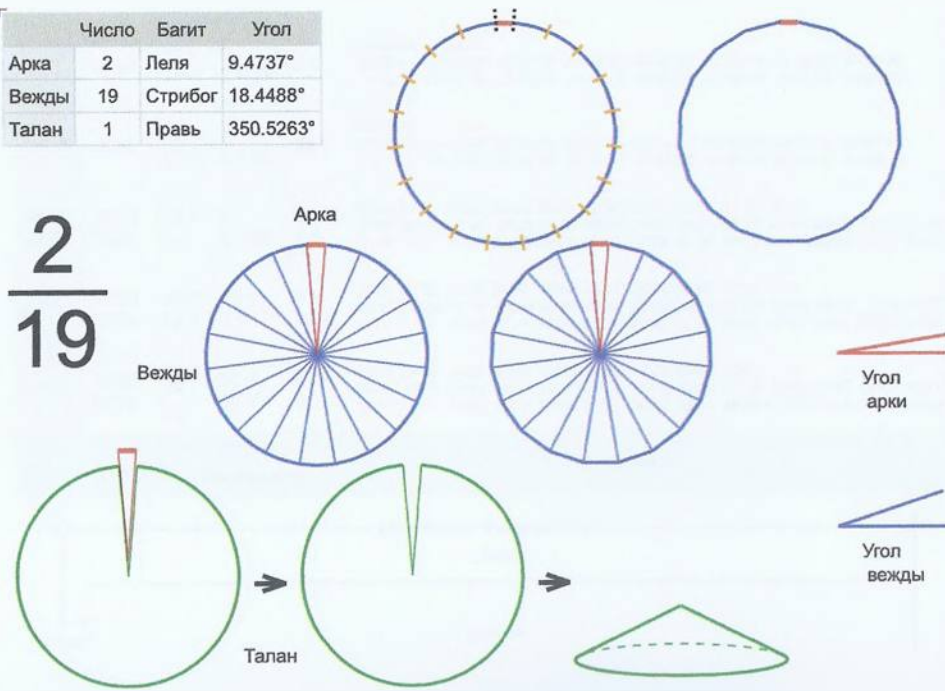

Число	Багит	Угол
Арка	2	Леля	9.4737°
Вежды	19	Стрибог	18.4488°
Талан	1	Правь	350.5263°

$\frac{2}{19}$

Врем. длит.	Серед. арки	Длительности			Вежи
		Арка	Вежда	Затяг.	
Лето	21/06 12:30	9 дн 14 ч	18 дн 17 ч	3 ч 27 м	26/06 07:50, 15/07 01:04, 02/08 18:17, 21/08 11:31, 09/09 04:45, 27/09 21:58, 16/10 15:12, 04/11 08:25, 23/11 01:39, 11/12 18:53, 30/12 12:06, 18/01 05:20, 05/02 22:34, 24/02 15:47, 15/03 09:01, 03/04 02:14, 21/04 19:28, 10/05 12:42, 29/05 05:55, 16/06 23:09
Месяц	21/07 12:30	18 ч 56 м	1 дн 12 ч	17 м 3 с	21/07 21:58, 23/07 10:52, 24/07 23:46, 26/07 12:39, 28/07 01:33, 29/07 14:27, 31/07 03:21, 01/08 16:15, 03/08 05:09, 04/08 18:03, 06/08 06:56, 07/08 19:50, 09/08 08:44, 10/08 21:38, 12/08 10:32, 13/08 23:26, 15/08 12:20, 17/08 01:13, 18/08 14:07, 20/08 03:01
Шест дница	27/06 12:30	3 ч 47 м	7 ч 22 м	3 м 25 с	27/06 14:23, 27/06 21:46, 28/06 05:09, 28/06 12:31, 28/06 19:54, 29/06 03:17, 29/06 10:40, 29/06 18:03, 30/06 01:25, 30/06 08:48, 30/06 16:11, 30/06 23:34, 01/07 06:56, 01/07 14:19, 01/07 21:42, 02/07 05:05, 02/07 12:28, 02/07 19:50, 03/07 03:13, 03/07 10:36
Сутки	12:30	37 м 54 с	1 ч 13 м	34 с	12:48:56, 14:02:44, 15:16:32, 16:30:19, 17:44:07, 18:57:55, 20:11:43, 21:25:30, 22:39:18, 23:53:06, 01:06:53, 02:20:41, 03:34:29, 04:48:16, 06:02:04, 07:15:52, 08:29:40, 09:43:27, 10:57:15, 12:11:03
Час	13:30	1 м 35 с	3 м 4 с	1 с	13:30:47, 13:33:51, 13:36:56, 13:40:00, 13:43:05, 13:46:09, 13:49:14, 13:52:18, 13:55:23, 13:58:27, 14:01:32, 14:04:36, 14:07:41, 14:10:45, 14:13:50, 14:16:54, 14:19:59, 14:23:03, 14:26:08, 14:29:12

	Число	Багит	Угол
Арка	2	Леля	9°
Вежды	20	Вея	17.55°
Талан	1	Правь	351°

$\frac{2}{20}$