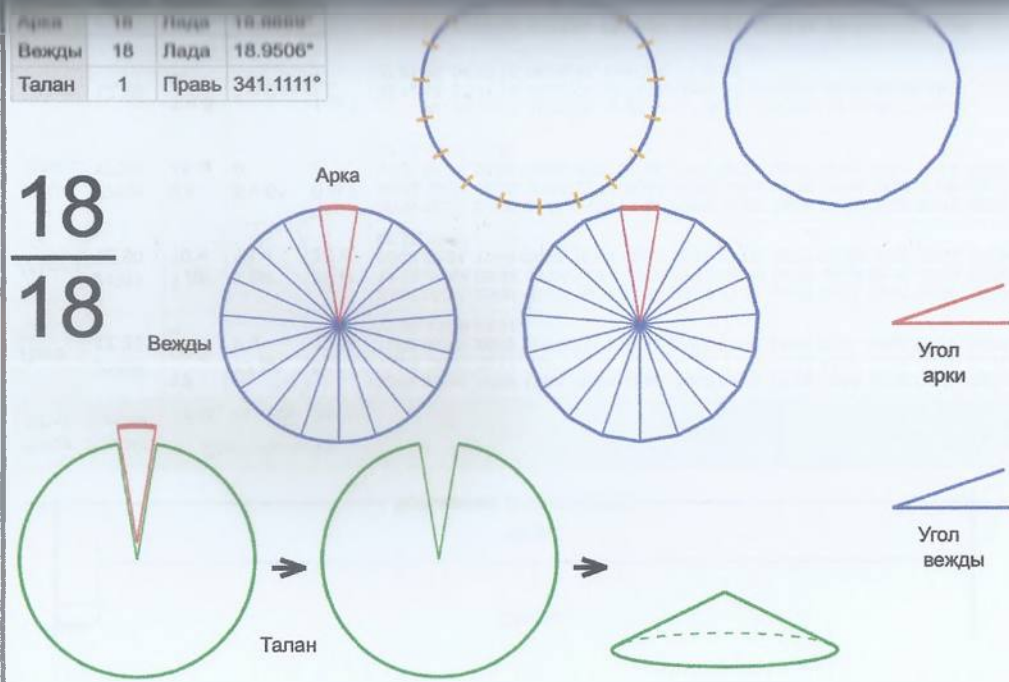

Врем. длит.	Серед. арки	Длительности			Вехи
		Арка	Вежда	Затяг.	
Лето	21/06 12:30	19 дн 3 ч	19 дн 5 ч	6 ч 53 м	01/07 02:28, 20/07 07:55, 08/08 13:22, 27/08 18:48, 16/09 00:15, 05/10 05:42, 24/10 11:09, 12/11 16:36, 01/12 22:03, 21/12 03:30, 09/01 08:56, 28/01 14:23, 16/02 19:50, 08/03 01:17, 27/03 06:44, 15/04 12:11, 04/05 17:37, 23/05 23:04, 12/06 04:31
Месяц	21/07 12:30	1 дн 13 ч	1 дн 13 ч	34 м	22/07 07:23, 23/07 21:17, 25/07 11:11, 27/07 01:05, 28/07 14:59, 30/07 04:53, 31/07 18:47, 02/08 08:41, 03/08 22:35, 05/08 12:30, 07/08 02:24, 08/08 16:18, 10/08 06:12, 11/08 20:06, 13/08 10:00, 14/08 23:54, 16/08 13:48, 18/08 03:42, 19/08 17:36
Шест дница	27/06 12:30	7 ч 33 м	7 ч 34 м	6 м 48 с	27/06 16:16, 27/06 23:51, 28/06 07:26, 28/06 15:01, 28/06 22:35, 29/06 06:10, 29/06 13:45, 29/06 21:20, 30/06 04:55, 30/06 12:30, 30/06 20:04, 01/07 03:39, 01/07 11:14, 01/07 18:49, 02/07 02:24, 02/07 09:58, 02/07 17:33, 03/07 01:08, 03/07 08:43
Сутки	12:30	1 ч 15 м	1 ч 15 м	1 м 8 с	13:07:46, 14:23:34, 15:39:22, 16:55:11, 18:10:59, 19:26:47, 20:42:35, 21:58:23, 23:14:11, 00:30:00, 01:45:48, 03:01:36, 04:17:24, 05:33:12, 06:49:00, 08:04:48, 09:20:37, 10:36:25, 11:52:13
Час	13:30	3 м 9 с	3 м 10 с	3 с	13:31:34, 13:34:43, 13:37:53, 13:41:02, 13:44:12, 13:47:21, 13:50:31, 13:53:40, 13:56:50, 14:00:00, 14:03:09, 14:06:19, 14:09:28, 14:12:38, 14:15:47, 14:18:57, 14:22:06, 14:25:16, 14:28:25