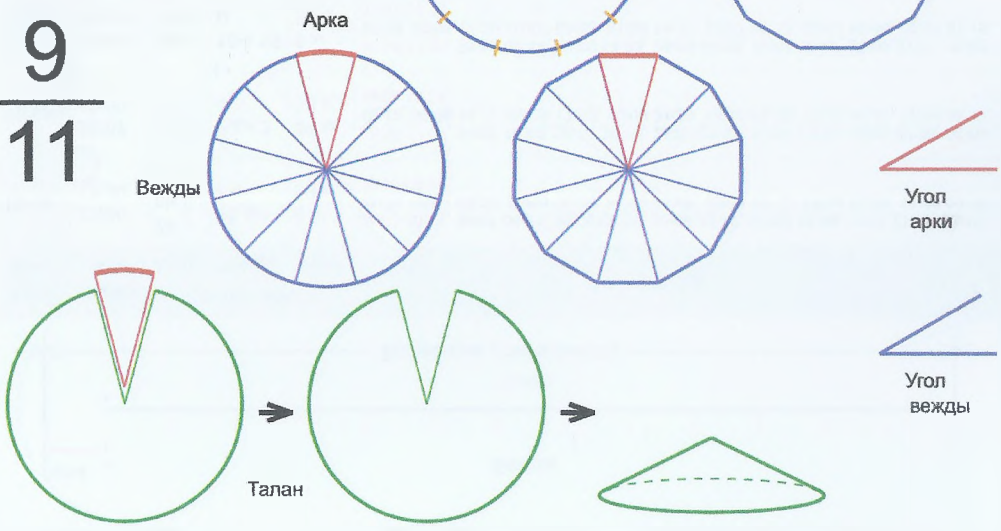

Час 13:30 5 м 5 с 13:32:57, 13:38:58, 13:44:58, 13:50:59, 13:56:59, 14:03:00, 14:09:00, 14:15:01, 14:21:01, 14:27:02

Арка	11	Сред. арки	30.0826°
Вежды	11	Таня	30.0826°
Талан	1	Правь	330.9091°

9
11

Врем. длит.	Серед. арки	Длительности			Вехи
		Арка	Вежда	Затяг.	
Лето	21/06 12:30	29 дн 12 ч	30 дн 12 ч	10 ч 37 м	06/07 06:40, 05/08 19:11, 05/09 07:42, 05/10 20:13, 05/11 08:43, 05/12 21:14, 05/01 09:45, 04/02 22:16, 07/03 10:46, 06/04 23:17, 07/05 11:48, 07/06 00:19
Месяц	21/07 12:30	2 дн 10 ч	2 дн 12 ч	52 м 22 с	22/07 17:35, 25/07 05:45, 27/07 17:55, 30/07 06:05, 01/08 18:15, 04/08 06:25, 06/08 18:34, 09/08 06:44, 11/08 18:54, 14/08 07:04, 16/08 19:14, 19/08 07:24
Шест. дница	27/06 12:30	11 ч 38 м	12 ч 1 м	10 м 28 с	27/06 18:19, 28/06 06:21, 28/06 18:23, 29/06 06:25, 29/06 18:27, 30/06 06:29, 30/06 18:30, 01/07 06:32, 01/07 18:34, 02/07 06:36, 02/07 18:38, 03/07 06:40
Сутки	12:30	1 ч 56 м	2 ч	1 м 45 с	13:28:10, 15:28:30, 17:28:50, 19:29:10, 21:29:30, 23:29:50, 01:30:09, 03:30:29, 05:30:49, 07:31:09, 09:31:29, 11:31:49
Час	13:30	4 м 51 с	5 м 1 с	4 с	13:32:25, 13:37:26, 13:42:27, 13:47:27, 13:52:28, 13:57:29, 14:02:30, 14:07:31, 14:12:32, 14:17:32, 14:22:33, 14:27:34

Час 13:30 5 м 28 с 13:32:40, 13:38:08, 13:43:36, 13:49:04, 13:54:32, 14:00:00, 14:05:28, 14:10:56, 14:16:24, 14:21:52

Арка	12	Сред. арки	27.7778°
Вежды	12	Таня	27.7778°
Талан	1	Правь	333.3333°

9
12