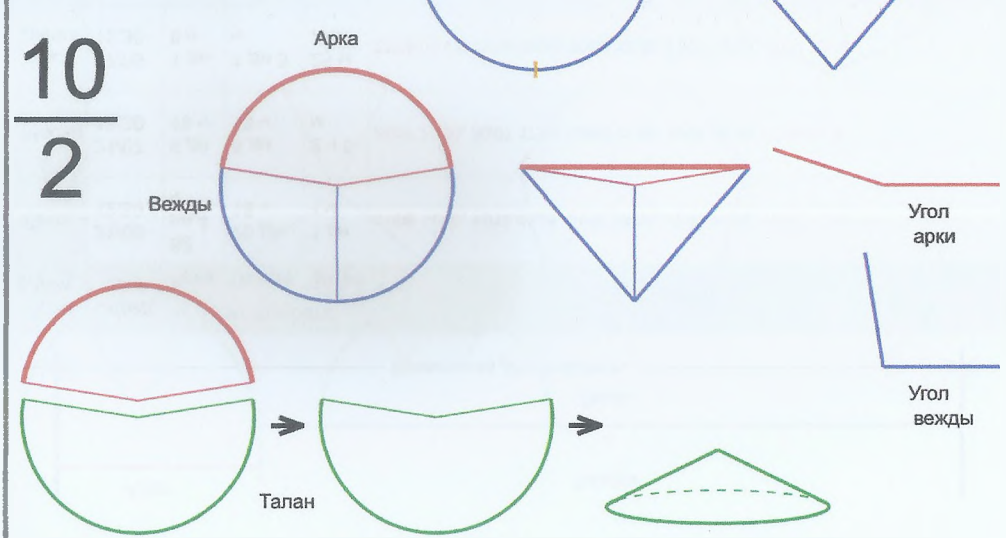

Врем. длит.	Серед. арки	Длительности			Вехи
		Арка	Вежда	Затяг.	
Лето	21/06 12:30	164 дн 8 ч	100 дн 10 ч	1 дн 12 ч	11/09 16:51, 21/12 03:30, 31/03 14:09
Месяц	21/07 12:30	13 дн 12 ч	8 дн 6 ч	2 ч 58 м	28/07 06:30, 05/08 12:30, 13/08 18:30
Шест дница	27/06 12:30	2 дн 16 ч	1 дн 15 ч	35 м 38 с	28/06 20:54, 30/06 12:30, 02/07 04:06
Сутки	12:30	10 ч 48 м	6 ч 36 м	5 м 56 с	17:54:00, 00:30:00, 07:06:00
Час	13:30	27 м	16 м 30 с	15 с	13:43:30, 14:00:00, 14:16:30