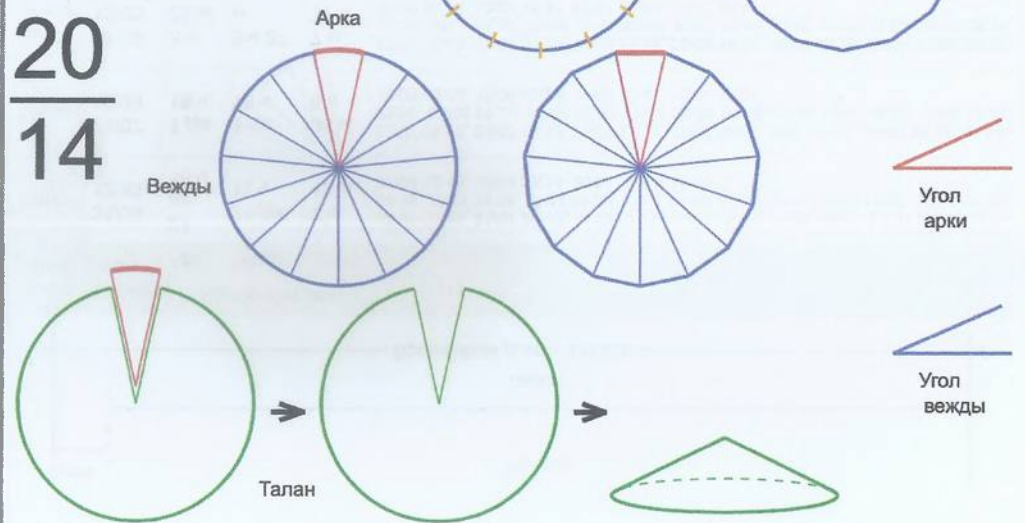

Врем. длит.	Серед. арки	Длительности			Вехи
		Арка	Вежда	Затяг.	
Лето	21/06 12:30	24 дн 18 ч	24 дн 7 ч	8 ч 45 м	03/07 21:55, 28/07 05:34, 21/08 13:13, 14/09 20:52, 09/10 04:32, 02/11 12:11, 26/11 19:50, 21/12 03:30, 14/01 11:09, 07/02 18:48, 04/03 02:27, 28/03 10:07, 21/04 17:46, 16/05 01:25, 09/06 09:04
Месяц	21/07 12:30	2 дн	1 дн 23 ч	43 м 9 с	22/07 12:55, 24/07 12:52, 26/07 12:48, 28/07 12:44, 30/07 12:41, 01/08 12:37, 03/08 12:33, 05/08 12:30, 07/08 12:26, 09/08 12:22, 11/08 12:18, 13/08 12:15, 15/08 12:11, 17/08 12:07, 19/08 12:04
Шест дница	27/06 12:30	9 ч 46 м	9 ч 35 м	8 м 38 с	27/06 17:23, 28/06 02:58, 28/06 12:33, 28/06 22:08, 29/06 07:44, 29/06 17:19, 30/06 02:54, 30/06 12:30, 30/06 22:05, 01/07 07:40, 01/07 17:15, 02/07 02:51, 02/07 12:26, 02/07 22:01, 03/07 07:36
Сутки	12:30	1 ч 37 м	1 ч 35 м	1 м 26 с	13:18:51, 14:54:44, 16:30:36, 18:06:29, 19:42:22, 21:18:14, 22:54:07, 00:30:00, 02:05:52, 03:41:45, 05:17:37, 06:53:30, 08:29:23, 10:05:15, 11:41:08
Час	13:30	4 м 4 с	3 м 60 с	4 с	13:32:02, 13:36:01, 13:40:01, 13:44:01, 13:48:00, 13:52:00, 13:56:00, 14:00:00, 14:03:59, 14:07:59, 14:11:59, 14:15:58, 14:19:58, 14:23:58, 14:27:57