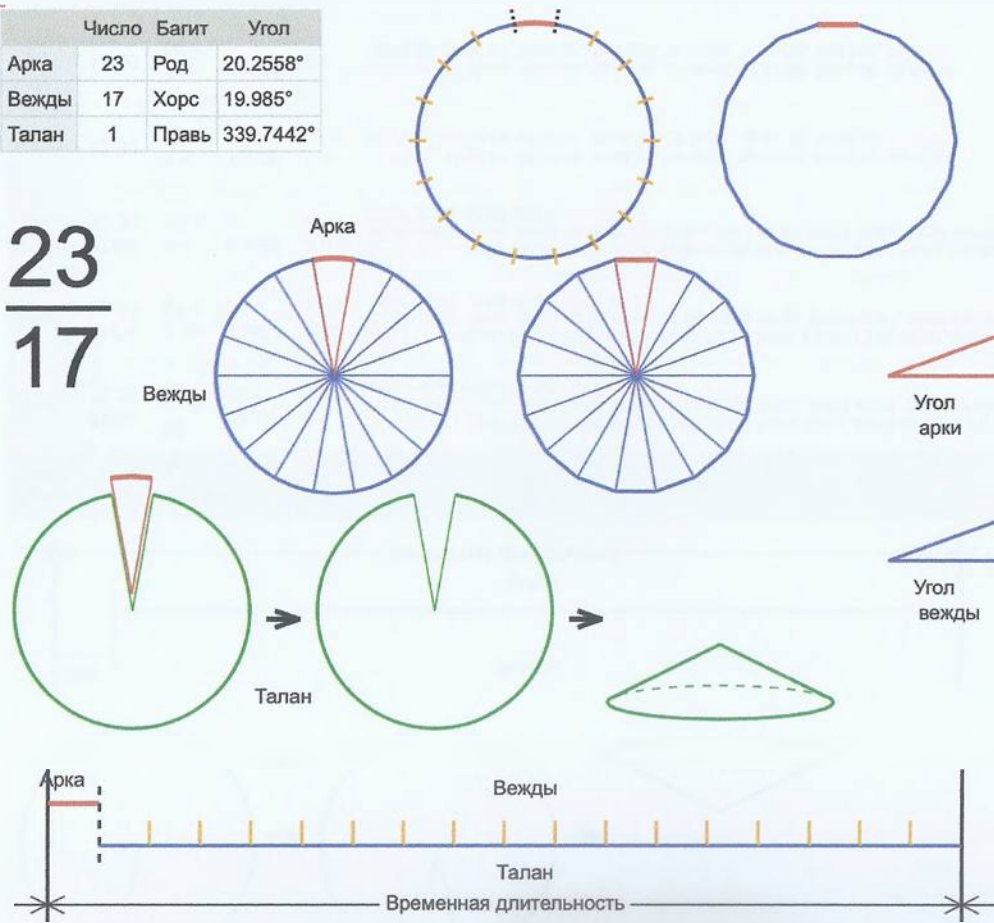

Число	Багит	Угол
Арка	23	Род	20.2558°
Вежды	17	Хорс	19.985°
Талан	1	Правь	339.7442°

23
17

Врем. длит.	Серед. арки	Длительности			Вехи
		Арка	Вежда	Затяг.	
Лето	21/06 12:30	20 дн 13 ч	20 дн 6 ч	7 ч 17 м	01/07 19:06, 22/07 01:44, 11/08 08:22, 31/08 15:00, 20/09 21:38, 11/10 04:16, 31/10 10:54, 20/11 17:32, 11/12 00:10, 31/12 06:49, 20/01 13:27, 09/02 20:05, 02/03 02:43, 22/03 09:21, 11/04 15:59, 01/05 22:37, 22/05 05:15, 11/06 11:53
Месяц	21/07 12:30	1 дн 16 ч	1 дн 15 ч	35 м 58 с	22/07 08:45, 24/07 00:43, 25/07 16:41, 27/07 08:39, 29/07 00:38, 30/07 16:36, 01/08 08:34, 03/08 00:32, 04/08 16:30, 06/08 08:29, 08/08 00:27, 09/08 16:25, 11/08 08:23, 13/08 00:21, 14/08 16:20, 16/08 08:18, 18/08 00:16, 19/08 16:14
Шест дница	27/06 12:30	8 ч 6 м	7 ч 59 м	7 м 12 с	27/06 16:33, 28/06 00:32, 28/06 08:32, 28/06 16:31, 29/06 00:31, 29/06 08:31, 29/06 16:30, 30/06 00:30, 30/06 08:30, 30/06 16:29, 01/07 00:29, 01/07 08:29, 01/07 16:28, 02/07 00:28, 02/07 08:28, 02/07 16:27, 03/07 00:27, 03/07 08:26
Сутки	12:30	1 ч 21 м	1 ч 10 м	1 м 19 с	13:10:30, 14:30:27, 15:50:23, 17:10:19, 18:30:16, 19:50:12, 21:10:09, 22:30:05, 23:50:01, 01:09:58, 02:29:54, 03:49:50, 05:09:47, 06:29:43, 07:49:40, 09:09:36, 10:29:32, 11:49:29

	Число	Багит	Угол
Арка	23	Род	19.1304°
Вежды	18	Лада	18.9372°
Талан	1	Правь	340.8696°

23
18