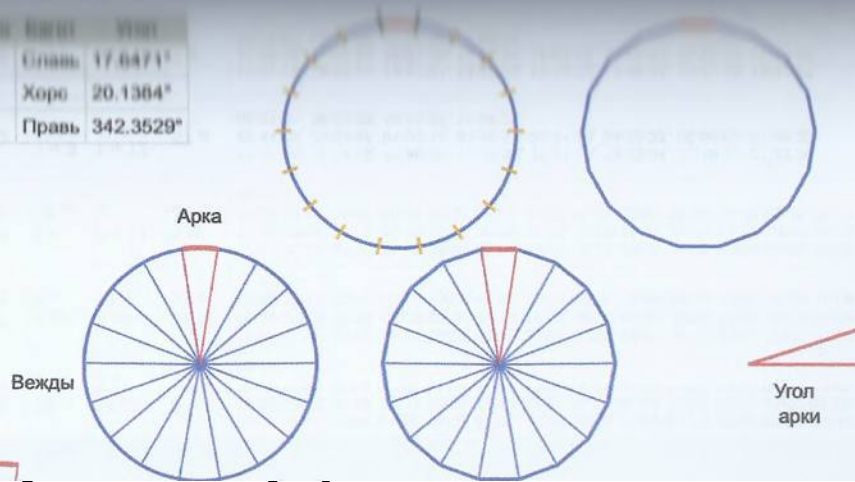

Час	13:30	3 м 20 с	3 м 47 с	3 с	13:31:40, 13:35:26, 13:39:13, 13:43:00, 13:46:46, 13:50:33, 13:54:20, 13:58:06, 14:01:53, 14:05:40, 14:09:26, 14:13:13, 14:17:00, 14:20:46, 14:24:33, 14:28:20

Число	Вексы	Угол
Арка	6	Славь 17.6471°
Вексы	17	Хоро 20.1364°
Талан	1	Правь 342.3529°

6
17

Врем. длит.	Серед. арки	Длительности			Вехи
		Арка	Вексы	Затяг.	
Лето	21/06 12:30	17 дн 21 ч	20 дн 10 ч	6 ч 26 м	30/06 11:21, 20/07 21:43, 10/08 08:05, 30/08 18:27, 20/09 04:50, 10/10 15:12, 31/10 01:34, 20/11 11:56, 10/12 22:18, 31/12 08:41, 20/01 19:03, 10/02 05:25, 02/03 15:47, 23/03 02:09, 12/04 12:32, 02/05 22:54, 23/05 09:16, 12/06 19:38
Месяц	21/07 12:30	1 дн 11 ч	1 дн 16 ч	31 м 46 с	22/07 06:08, 23/07 22:25, 25/07 14:42, 27/07 06:58, 28/07 23:15, 30/07 15:31, 01/08 07:48, 03/08 00:05, 04/08 16:21, 06/08 08:38, 08/08 00:54, 09/08 17:11, 11/08 09:28, 13/08 01:44, 14/08 18:01, 16/08 10:17, 18/08 02:34, 19/08 18:51
Шест. дница	27/06 12:30	7 ч 3 м	8 ч 3 м	6 м 21 с	27/06 16:01, 28/06 00:05, 28/06 08:08, 28/06 16:11, 29/06 00:15, 29/06 08:18, 29/06 16:21, 30/06 00:25, 30/06 08:28, 30/06 16:31, 01/07 00:34, 01/07 08:38, 01/07 16:41, 02/07 00:44, 02/07 08:48, 02/07 16:51, 03/07 00:54, 03/07 08:58
Сутки	12:30	1 ч 10 м	1 ч 20 м	1 м 4 с	13:05:17, 14:25:50, 15:46:24, 17:06:57, 18:27:30, 19:48:03, 21:08:36, 22:29:10, 23:49:43, 01:10:16, 02:30:49, 03:51:23, 05:11:56, 06:32:29, 07:53:02, 09:13:35, 10:34:09, 11:54:42
Час	13:30	2 м 56 с	3 м 21 с	3 с	13:31:28, 13:34:49, 13:38:11, 13:41:32, 13:44:53, 13:48:15, 13:51:36, 13:54:57, 13:58:19, 14:01:40, 14:05:02, 14:08:23, 14:11:44, 14:15:06, 14:18:27, 14:21:48, 14:25:10, 14:28:31

Час	13:30	3 м 8 с	3 м 33 с	3 с	13:31:33, 13:35:07, 13:38:40, 13:42:13, 13:45:46, 13:49:20, 13:52:53, 13:56:26, 14:00:00, 14:03:33, 14:07:06, 14:10:39, 14:14:13, 14:17:46, 14:21:19, 14:24:52, 14:28:26

Число	Вексы	Угол
Арка	6	Славь 16.6667°
Вексы	16	Лада 19.0741°
Талан	1	Правь 343.3333°

6
18