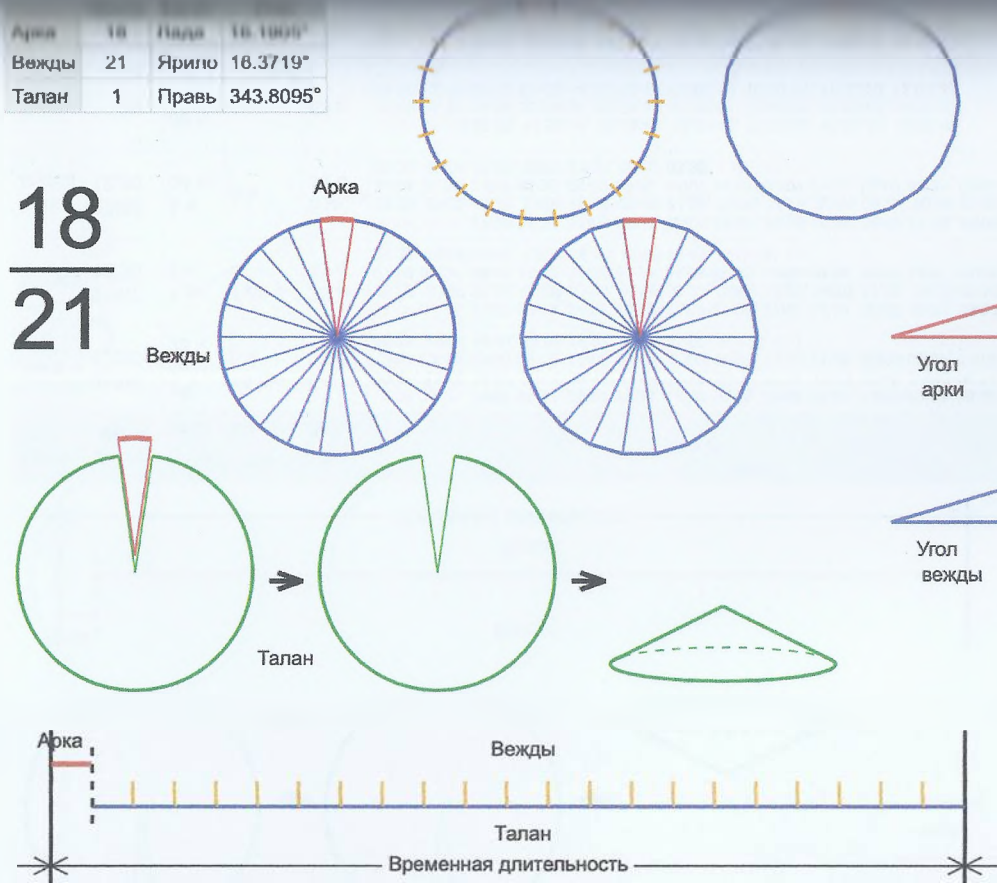

Арка	18	Пада	16.1900°
Вежды	21	Ярило	16.3719°
Талан	1	Правь	343.8095°

18
21

	Врем. длит.	Серед. арки	Длительности			Вехи
			Арка	Вежда	Затыг.	
Лето	21/06 12:30	16 дн 10 ч	16 дн 14 ч	5 ч 54 м	29/06 17:37, 16/07 08:16, 01/08 22:55, 18/08 13:35, 04/09 04:14, 20/09 18:53, 07/10 09:33, 24/10 00:12, 09/11 14:51, 26/11 05:31, 12/12 20:10, 29/12 10:49, 15/01 01:28, 31/01 16:08, 17/02 06:47, 05/03 21:26, 22/03 12:06, 08/04 02:45, 24/04 17:24, 11/05 08:04, 27/05 22:43, 13/06 13:22	
Месяц	21/07 12:30	1 дн 8 ч	1 дн 8 ч	29 м 9 с	22/07 04:41, 23/07 13:26, 24/07 22:10, 26/07 06:55, 27/07 15:39, 29/07 00:24, 30/07 09:09, 31/07 17:53, 02/08 02:38, 03/08 11:23, 04/08 20:07, 06/08 04:52, 07/08 13:36, 08/08 22:21, 10/08 07:06, 11/08 15:50, 13/08 00:35, 14/08 09:20, 15/08 18:04, 17/08 02:49, 18/08 11:33, 19/08 20:18	
Шест дница	27/06 12:30	6 ч 28 м	6 ч 32 м	5 м 50 с	27/06 15:44, 27/06 22:17, 28/06 04:50, 28/06 11:23, 28/06 17:55, 29/06 00:28, 29/06 07:01, 29/06 13:34, 29/06 20:07, 30/06 02:40, 30/06 09:13, 30/06 15:46, 30/06 22:19, 01/07 04:52, 01/07 11:25, 01/07 17:58, 02/07 00:31, 02/07 07:04, 02/07 13:36, 02/07 20:09, 03/07 02:42, 03/07 09:15	
Сутки	12:30	1 ч 4 м	1 ч 5 м	58 с	13:02:22, 14:07:52, 15:13:21, 16:18:50, 17:24:19, 18:29:49, 19:35:18, 20:40:47, 21:46:16, 22:51:46, 23:57:15, 01:02:44, 02:08:13, 03:13:43, 04:19:12, 05:24:41, 06:30:10, 07:35:40, 08:41:09, 09:46:38, 10:52:07, 11:57:37	
Час	13:30	2 м 42 с	2 м 44 с	2 с	13:31:20, 13:34:04, 13:36:48, 13:39:32, 13:42:15, 13:44:59, 13:47:43, 13:50:26, 13:53:10, 13:55:54, 13:58:38, 14:01:21, 14:04:05, 14:06:49, 14:09:33, 14:12:16, 14:15:00, 14:17:44, 14:20:27, 14:23:11, 14:25:55, 14:28:39	

Арка	18	Пада	16.4815°
Вежды	22	Велеса	15.6612°
Талан	1	Правь	344.5455°

18
22