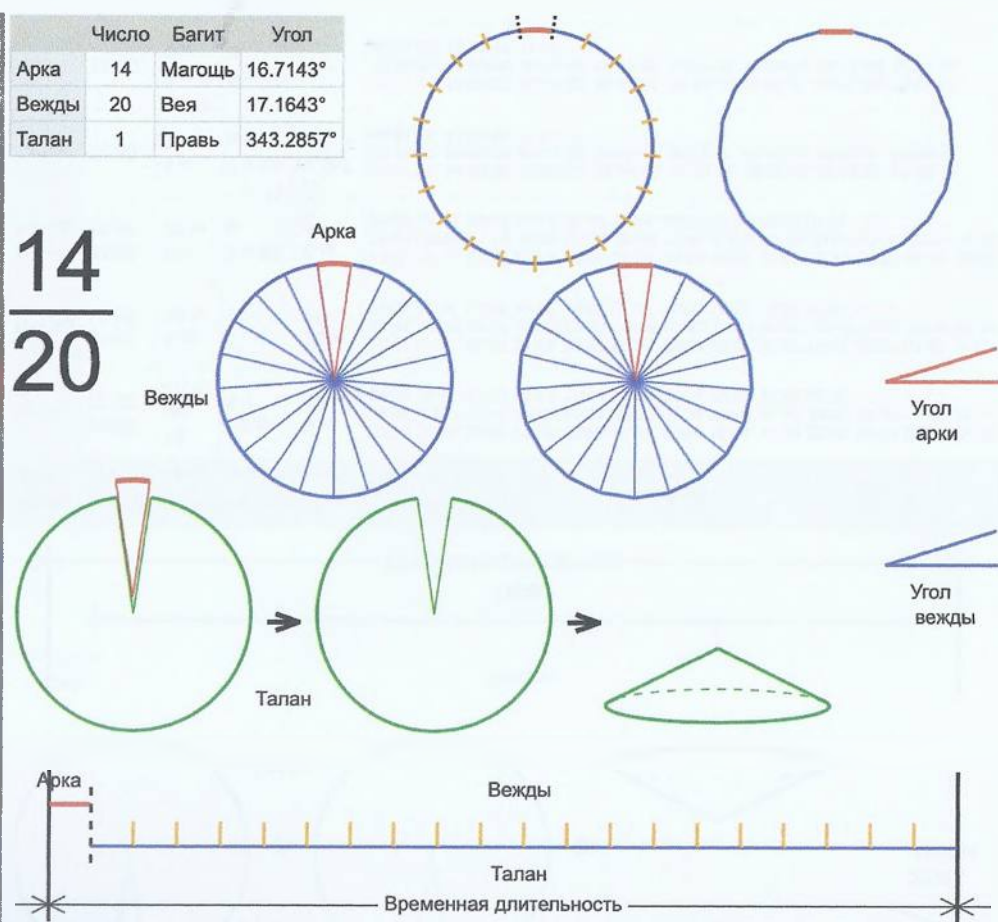

Врем. длит.	Серед. арки	Длительности			Вехи
		Арка	Вежда	Затяг.	
Лето	21/06 12:30	16 дн 22 ч	17 дн 9 ч	6 ч 6 м	29/06 23:59, 17/07 09:56, 03/08 19:53, 21/08 05:50, 07/09 15:47, 25/09 01:44, 12/10 11:41, 29/10 21:38, 16/11 07:35, 03/12 17:32, 21/12 03:30, 07/01 13:27, 24/01 23:24, 11/02 09:21, 28/02 19:18, 18/03 05:15, 04/04 15:12, 22/04 01:09, 09/05 11:06, 26/05 21:03, 13/06 07:00
Месяц	21/07 12:30	1 дн 9 ч	1 дн 10 ч	30 м 5 с	22/07 05:12, 23/07 15:32, 25/07 01:52, 26/07 12:12, 27/07 22:31, 29/07 08:51, 30/07 19:11, 01/08 05:30, 02/08 15:50, 04/08 02:10, 05/08 12:30, 06/08 22:49, 08/08 09:09, 09/08 19:29, 11/08 05:48, 12/08 16:08, 14/08 02:28, 15/08 12:48, 16/08 23:07, 18/08 09:27, 19/08 19:47
Шест дница	27/06 12:30	6 ч 41 м	6 ч 51 м	6 м 1 с	27/06 15:50, 27/06 22:42, 28/06 05:34, 28/06 12:26, 28/06 19:18, 29/06 02:10, 29/06 09:02, 29/06 15:54, 29/06 22:46, 30/06 05:38, 30/06 12:30, 30/06 19:21, 01/07 02:13, 01/07 09:05, 01/07 15:57, 01/07 22:49, 02/07 05:41, 02/07 12:33, 02/07 19:25, 03/07 02:17, 03/07 09:09
Сутки	12:30	1 ч 6 м	1 ч 8 м	1 м	13:03:25, 14:12:05, 15:20:44, 16:29:24, 17:38:03, 18:46:42, 19:55:22, 21:04:01, 22:12:41, 23:21:20, 00:30:00, 01:38:39, 02:47:18, 03:55:58, 05:04:37, 06:13:17, 07:21:56, 08:30:36, 09:39:15, 10:47:54, 11:56:34