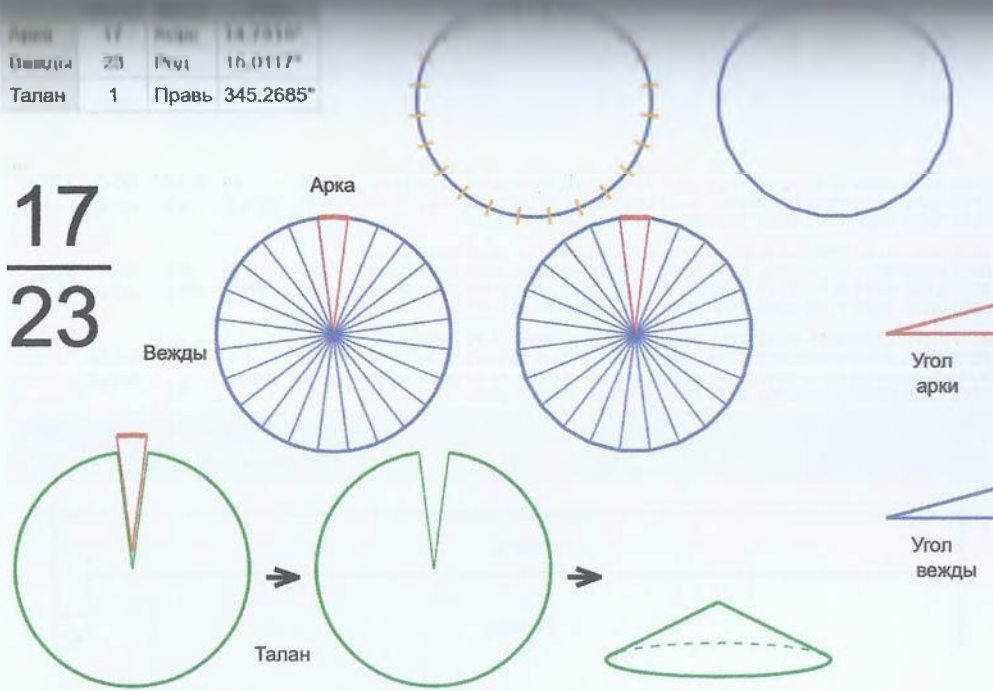

Сутки 12:30 М 1 ч 5 м 56 с 21:46:15, 22:24:41, 23:27:20, 01:02:44, 02:08:14, 03:13:44, 04:19:14, 05:24:44, 06:30:14, 07:35:44, 08:41:14, 09:46:44, 10:52:13, 11:57:43

Арка	17	Высота	14.1118°
Вексы	23	Правь	16.0117°
Талан	1	Правь	345.2685°

17
23

Врем. длит.	Серед. арки	Длительности			Вехи
		Арка	Вексы	Затяг.	
Лето	21/06 12:30	14 дн 22 ч	15 дн 5 ч	5 ч 22 м	28/06 23:51, 14/07 05:23, 29/07 10:55, 13/08 16:27, 28/08 21:59, 13/09 03:31, 28/09 09:03, 13/10 14:35, 28/10 20:07, 13/11 01:39, 28/11 07:11, 13/12 12:43, 28/12 18:16, 12/01 23:48, 28/01 05:20, 12/02 10:52, 27/02 16:24, 14/03 21:56, 30/03 03:28, 14/04 09:00, 29/04 14:32, 14/05 20:04, 30/05 01:36, 14/06 07:08
Месяц	21/07 12:30	1 дн 5 ч	1 дн 6 ч	26 м 31 с	22/07 03:13, 23/07 09:15, 24/07 15:16, 25/07 21:18, 27/07 03:19, 28/07 09:20, 29/07 15:22, 30/07 21:23, 01/08 03:25, 02/08 09:26, 03/08 15:27, 04/08 21:29, 06/08 03:30, 07/08 09:32, 08/08 15:33, 09/08 21:34, 11/08 03:36, 12/08 09:37, 13/08 15:39, 14/08 21:40, 16/08 03:41, 17/08 09:43, 18/08 15:44, 19/08 21:46
Шест дница	27/06 12:30	5 ч 53 м	6 ч	5 м 18 с	27/06 15:26, 27/06 21:27, 28/06 03:27, 28/06 09:27, 28/06 15:27, 28/06 21:28, 29/06 03:28, 29/06 09:28, 29/06 15:29, 29/06 21:29, 30/06 03:29, 30/06 09:29, 30/06 15:30, 30/06 21:30, 01/07 03:30, 01/07 09:30, 01/07 15:31, 01/07 21:31, 02/07 03:31, 02/07 09:32, 02/07 15:32, 02/07 21:32, 03/07 03:32, 03/07 09:33
Сутки	12:30	58 м 56 с	1 ч	53 с	12:59:27, 13:59:30, 14:59:33, 15:59:36, 16:59:38, 17:59:41, 18:59:44, 19:59:47, 20:59:50, 21:59:52, 22:59:55, 23:59:58, 01:00:01, 02:00:04, 03:00:07, 04:00:09, 05:00:12, 06:00:15, 07:00:18, 08:00:21, 09:00:23, 10:00:26, 11:00:29, 12:00:32
Час	13:30	2 м 27 с	2 м 30 с	2 с	13:31:13, 13:33:43, 13:36:13, 13:38:44, 13:41:14, 13:43:44, 13:46:14, 13:48:44, 13:51:14, 13:53:44, 13:56:14, 13:58:44, 14:01:15, 14:03:45, 14:06:15, 14:08:45, 14:11:15, 14:13:45, 14:16:15, 14:18:45, 14:21:15, 14:23:46, 14:26:16, 14:28:46

Сутки 12:30 М 1 ч 2 м 55 с 21:22:22, 22:24:41, 23:27:20, 01:02:44, 02:08:14, 03:13:44, 04:19:14, 05:24:44, 06:30:14, 07:35:44, 08:41:14, 09:46:44, 10:52:13, 11:57:43

Арка	17	Высота	14.1118°
Вексы	24	Купала	14.4118°
Талан	1	Правь	345.8824°

17
24