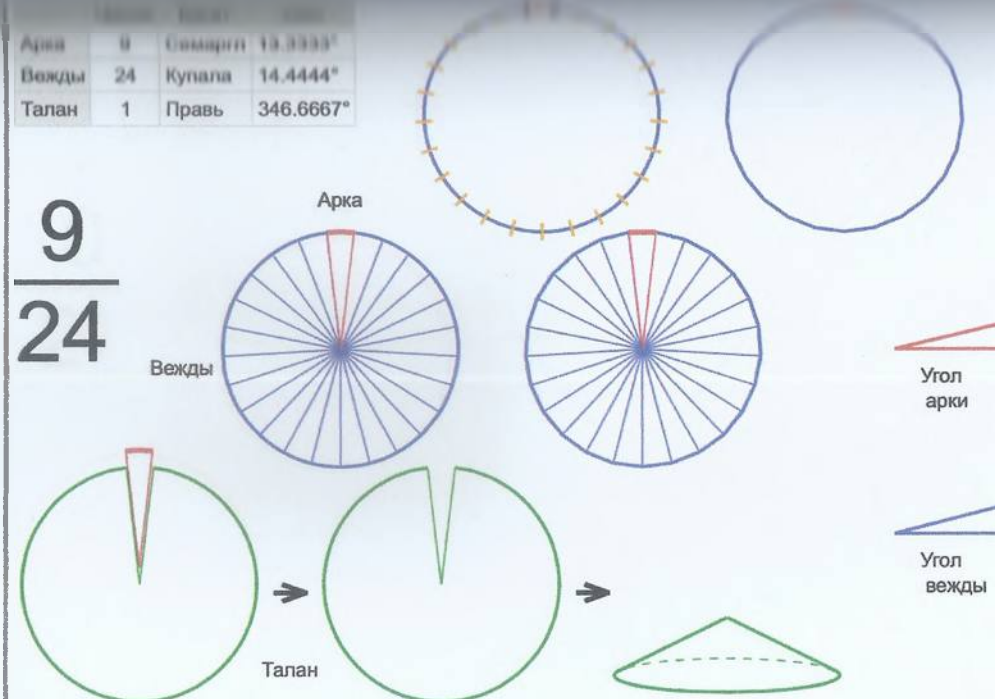

Врем. длит.	Серед. арки	Длительности			Вехи
		Арка	Вежда	Затяг.	
Лето	21/06 12:30	13 дн 12 ч	14 дн 15 ч	4 ч 52 м	28/06 06:50, 12/07 22:33, 27/07 14:16, 11/08 06:00, 25/08 21:43, 09/09 13:26, 24/09 05:10, 08/10 20:53, 23/10 12:36, 07/11 04:20, 21/11 20:03, 06/12 11:46, 21/12 03:30, 04/01 19:13, 19/01 10:56, 03/02 02:40, 17/02 18:23, 04/03 10:06, 19/03 01:50, 02/04 17:33, 17/04 09:16, 02/05 01:00, 16/05 16:43, 31/05 08:26, 15/06 00:10
Месяц	21/07 12:30	1 дн 2 ч	1 дн 4 ч	24 м	22/07 01:50, 23/07 06:43, 24/07 11:36, 25/07 16:30, 26/07 21:23, 28/07 02:16, 29/07 07:10, 30/07 12:03, 31/07 16:56, 01/08 21:50, 03/08 02:43, 04/08 07:36, 05/08 12:30, 06/08 17:23, 07/08 22:16, 09/08 03:10, 10/08 08:03, 11/08 12:56, 12/08 17:50, 13/08 22:43, 15/08 03:36, 16/08 08:30, 17/08 13:23, 18/08 18:16, 19/08 23:10
Шест дница	27/06 12:30	5 ч 20 м	5 ч 46 м	4 м 48 с	27/06 15:10, 27/06 20:56, 28/06 02:43, 28/06 08:30, 28/06 14:16, 28/06 20:03, 29/06 01:50, 29/06 07:36, 29/06 13:23, 29/06 19:10, 30/06 00:56, 30/06 06:43, 30/06 12:30, 30/06 18:16, 01/07 00:03, 01/07 05:50, 01/07 11:36, 01/07 17:23, 01/07 23:10, 02/07 04:56, 02/07 10:43, 02/07 16:30, 02/07 22:16, 03/07 04:03, 03/07 09:50
Сутки	12:30	53 м 20 с	57 м 47 с	48 с	12:56:40, 13:54:26, 14:52:13, 15:50:00, 16:47:46, 17:45:33, 18:43:20, 19:41:06, 20:38:53, 21:36:40, 22:34:26, 23:32:13, 00:30:00, 01:27:46, 02:25:33, 03:23:20, 04:21:06, 05:18:53, 06:16:40, 07:14:26, 08:12:13, 09:10:00, 10:07:46, 11:05:33, 12:03:20
Час	13:30	2 м 13 с	2 м 24 с	2 с	13:31:06, 13:33:31, 13:35:55, 13:38:20, 13:40:44, 13:43:08, 13:45:33, 13:47:57, 13:50:22, 13:52:46, 13:55:11, 13:57:35, 14:00:00, 14:02:24, 14:04:48, 14:07:13, 14:09:37, 14:12:02, 14:14:26, 14:16:51, 14:19:15, 14:21:40, 14:24:04, 14:26:28, 14:28:53