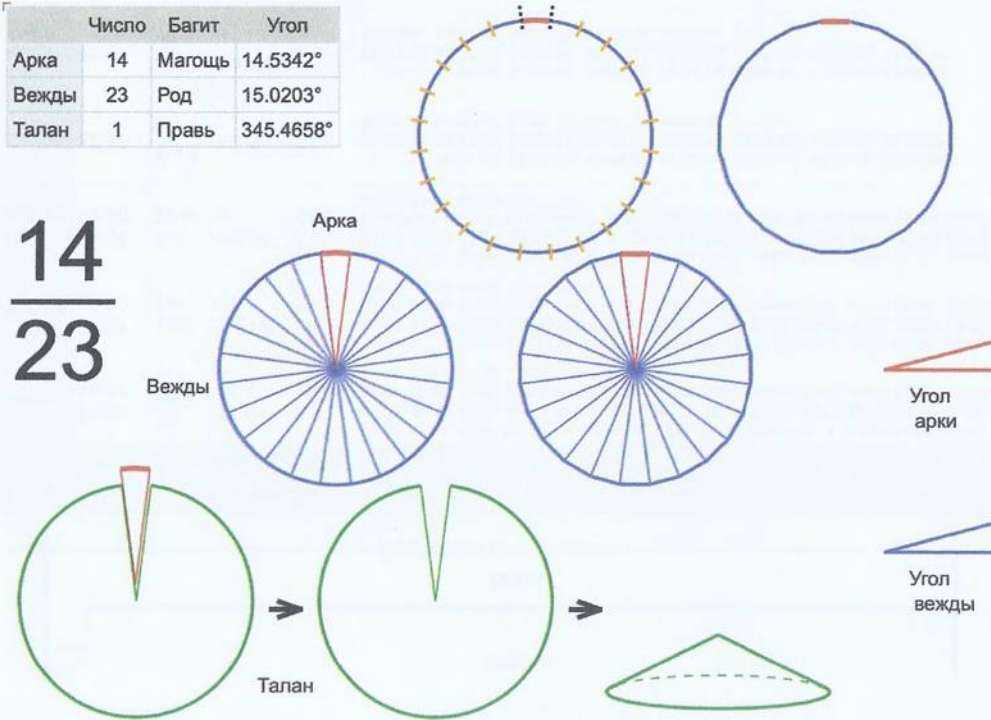

	Число	Багит	Угол
Арка	14	Магощь	14.5342°
Вежды	23	Род	15.0203°
Талан	1	Правь	345.4658°

14
23

Врем. длит.	Серед. арки	Длительности			Вехи
		Арка	Вежда	Затяг.	
Лето	21/06 12:30	14 дн 17 ч	15 дн 5 ч	5 ч 18 м	28/06 21:27, 14/07 03:11, 29/07 08:56, 13/08 14:40, 28/08 20:25, 13/09 02:10, 28/09 07:54, 13/10 13:39, 28/10 19:23, 13/11 01:08, 28/11 06:53, 13/12 12:37, 28/12 18:22, 13/01 00:06, 28/01 05:51, 12/02 11:36, 27/02 17:20, 14/03 23:05, 30/03 04:49, 14/04 10:34, 29/04 16:19, 14/05 22:03, 30/05 03:48, 14/06 09:32
Месяц	21/07 12:30	1 дн 5 ч	1 дн 6 ч	26 м 10 с	22/07 03:02, 23/07 09:04, 24/07 15:06, 25/07 21:09, 27/07 03:11, 28/07 09:14, 29/07 15:16, 30/07 21:19, 01/08 03:21, 02/08 09:23, 03/08 15:26, 04/08 21:28, 06/08 03:31, 07/08 09:33, 08/08 15:36, 09/08 21:38, 11/08 03:40, 12/08 09:43, 13/08 15:45, 14/08 21:48, 16/08 03:50, 17/08 09:53, 18/08 15:55, 19/08 21:57
Шест дница	27/06 12:30	5 ч 48 м	6 ч	5 м 14 с	27/06 15:24, 27/06 21:24, 28/06 03:25, 28/06 09:25, 28/06 15:26, 28/06 21:26, 29/06 03:27, 29/06 09:27, 29/06 15:28, 29/06 21:28, 30/06 03:29, 30/06 09:29, 30/06 15:30, 30/06 21:30, 01/07 03:31, 01/07 09:31, 01/07 15:32, 01/07 21:32, 02/07 03:33, 02/07 09:33, 02/07 15:34, 02/07 21:34, 03/07 03:35, 03/07 09:35
Сутки	12:30	58 м 8 с	1 ч	52 с	12:59:04, 13:59:08, 14:59:13, 15:59:18, 16:59:23, 17:59:28, 18:59:33, 19:59:38, 20:59:42, 21:59:47, 22:59:52, 23:59:57, 01:00:02, 02:00:07, 03:00:12, 04:00:17, 05:00:21, 06:00:26, 07:00:31, 08:00:36, 09:00:41, 10:00:46, 11:00:51, 12:00:55