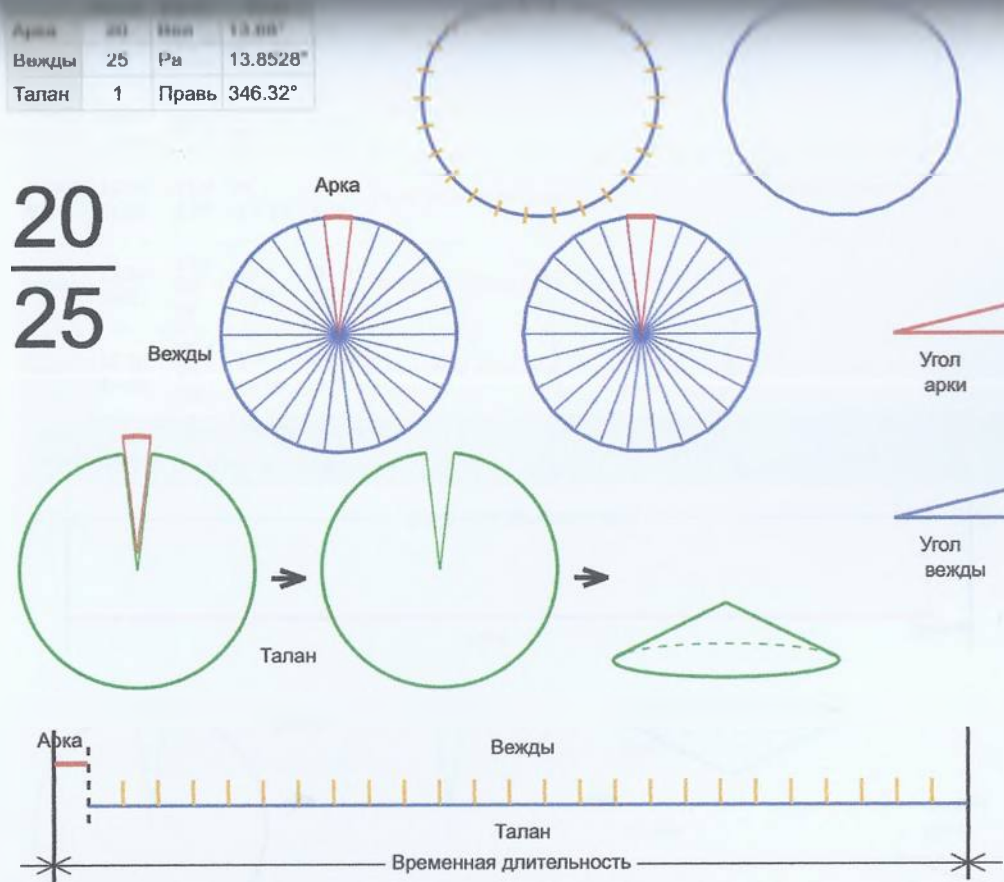

Арка	25	Ря	13.8528°
Вежды	25	Ря	13.8528°
Талан	1	Правь	346.32°

20
—
25

Врем. длит.	Серед. арки	Длительности			Вехи
		Арка	Вежда	Затяг.	
Лето	21/06 12:30	13 дн 21 ч	14 дн 1 ч	4 ч 59 м	28/06 11:03, 12/07 12:22, 26/07 13:41, 09/08 15:00, 23/08 16:19, 06/09 17:37, 20/09 18:56, 04/10 20:15, 18/10 21:34, 01/11 22:53, 16/11 00:12, 30/11 01:31, 14/12 02:50, 28/12 04:09, 11/01 05:28, 25/01 06:47, 08/02 08:06, 22/02 09:25, 08/03 10:44, 22/03 12:03, 05/04 13:22, 19/04 14:40, 03/05 15:59, 17/05 17:18, 31/05 18:37, 14/06 19:56
Месяц	21/07 12:30	1 дн 3 ч	1 дн 3 ч	24 м 37 с	22/07 02:10, 23/07 05:53, 24/07 09:35, 25/07 13:17, 26/07 17:00, 27/07 20:42, 29/07 00:24, 30/07 04:07, 31/07 07:49, 01/08 11:31, 02/08 15:14, 03/08 18:56, 04/08 22:38, 06/08 02:21, 07/08 06:03, 08/08 09:45, 09/08 13:28, 10/08 17:10, 11/08 20:52, 13/08 00:35, 14/08 04:17, 15/08 07:59, 16/08 11:42, 17/08 15:24, 18/08 19:06, 19/08 22:49
Шест дница	27/06 12:30	5 ч 28 м	5 ч 32 м	4 м 55 с	27/06 15:14, 27/06 20:46, 28/06 02:19, 28/06 07:51, 28/06 13:24, 28/06 18:56, 29/06 00:28, 29/06 06:01, 29/06 11:33, 29/06 17:06, 29/06 22:38, 30/06 04:11, 30/06 09:43, 30/06 15:16, 30/06 20:48, 01/07 02:21, 01/07 07:53, 01/07 13:26, 01/07 18:58, 02/07 00:31, 02/07 06:03, 02/07 11:35, 02/07 17:08, 02/07 22:40, 03/07 04:13, 03/07 09:45
Сутки	12:30	54 м 43 с	55 м 25 с	49 с	12:57:21, 13:52:46, 14:48:10, 15:43:35, 16:39:00, 17:34:24, 18:29:49, 19:25:14, 20:20:38, 21:16:03, 22:11:28, 23:06:52, 00:02:17, 00:57:42, 01:53:07, 02:48:31, 03:43:56, 04:39:21, 05:34:45, 06:30:10, 07:25:35, 08:20:59, 09:16:24, 10:11:49, 11:07:13, 12:02:38
Час	13:30	2 м 17 с	2 м 19 с	2 с	13:31:08, 13:33:26, 13:35:45, 13:38:03, 13:40:22, 13:42:41, 13:44:59, 13:47:18, 13:49:36, 13:51:55, 13:54:13, 13:56:32, 13:58:50, 14:01:09, 14:03:27, 14:05:46, 14:08:04, 14:10:23, 14:12:41, 14:15:00, 14:17:18, 14:19:37, 14:21:56, 14:24:14, 14:26:33, 14:28:51