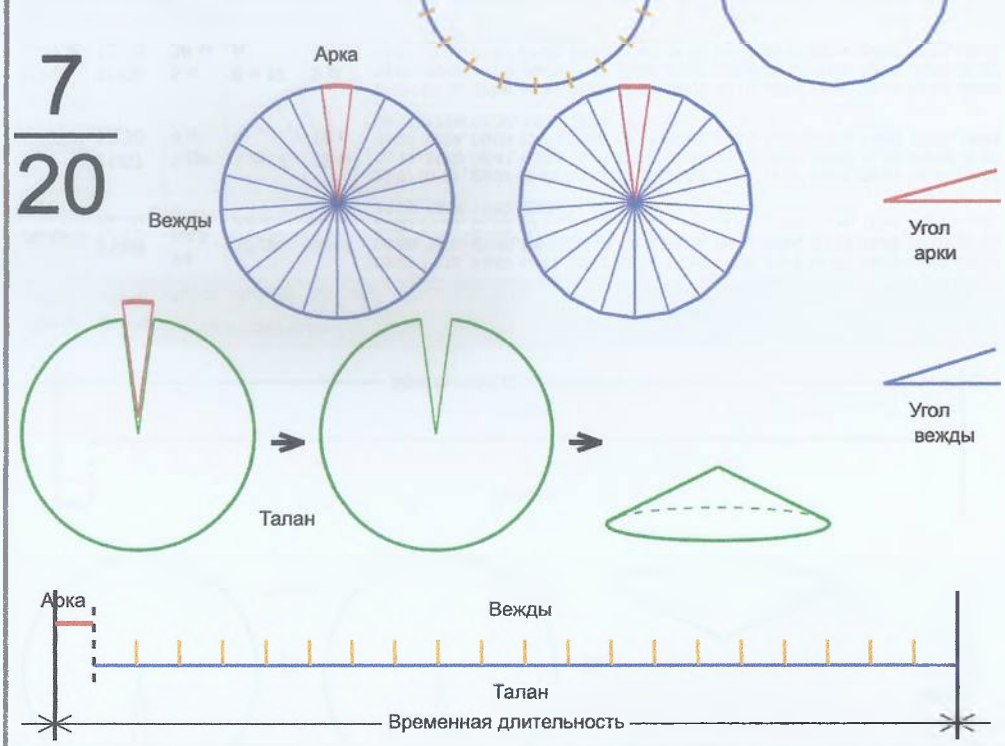

Врем. длит.	Серед. арки	Длительности			Вехи
		Арка	Вежда	Затяг.	
Лето	21/06 12:30	15 дн 15 ч	17 дн 11 ч	5 ч 38 м	29/06 08:20, 16/07 19:51, 03/08 07:22, 20/08 18:53, 07/09 06:24, 24/09 17:55, 12/10 05:26, 29/10 16:57, 16/11 04:28, 03/12 15:59, 21/12 03:30, 07/01 15:00, 25/01 02:31, 11/02 14:02, 01/03 01:33, 18/03 13:04, 05/04 00:35, 22/04 12:06, 09/05 23:37, 27/05 11:08, 13/06 22:39
Месяц	21/07 12:30	1 дн 6 ч	1 дн 10 ч	27 м 46 с	22/07 03:55, 23/07 14:23, 25/07 00:50, 26/07 11:18, 27/07 21:45, 29/07 08:12, 30/07 18:40, 01/08 05:07, 02/08 15:35, 04/08 02:02, 05/08 12:30, 06/08 22:57, 08/08 09:24, 09/08 19:52, 11/08 06:19, 12/08 16:47, 14/08 03:14, 15/08 13:42, 17/08 00:09, 18/08 10:36, 19/08 21:04
Шест дница	27/06 12:30	6 ч 10 м	6 ч 53 м	5 м 33 с	27/06 15:35, 27/06 22:28, 28/06 05:22, 28/06 12:15, 28/06 19:09, 29/06 02:02, 29/06 08:56, 29/06 15:49, 29/06 22:43, 30/06 05:36, 30/06 12:30, 30/06 19:23, 01/07 02:16, 01/07 09:10, 01/07 16:03, 01/07 22:57, 02/07 05:50, 02/07 12:44, 02/07 19:37, 03/07 02:31, 03/07 09:24
Сутки	12:30	1 ч 1 м	1 ч 8 м	56 с	13:00:51, 14:09:46, 15:18:41, 16:27:36, 17:36:30, 18:45:25, 19:54:20, 21:03:15, 22:12:10, 23:21:05, 00:30:00, 01:38:54, 02:47:49, 03:56:44, 05:05:39, 06:14:34, 07:23:29, 08:32:24, 09:41:18, 10:50:13, 11:59:08
Час	13:30	2 м 34 с	2 м 52 с	2 с	13:31:17, 13:34:09, 13:37:01, 13:39:54, 13:42:46, 13:45:38, 13:48:30, 13:51:23, 13:54:15, 13:57:07, 14:00:00, 14:02:52, 14:05:44, 14:08:36, 14:11:29, 14:14:21, 14:17:13, 14:20:06, 14:22:58, 14:25:50, 14:28:42