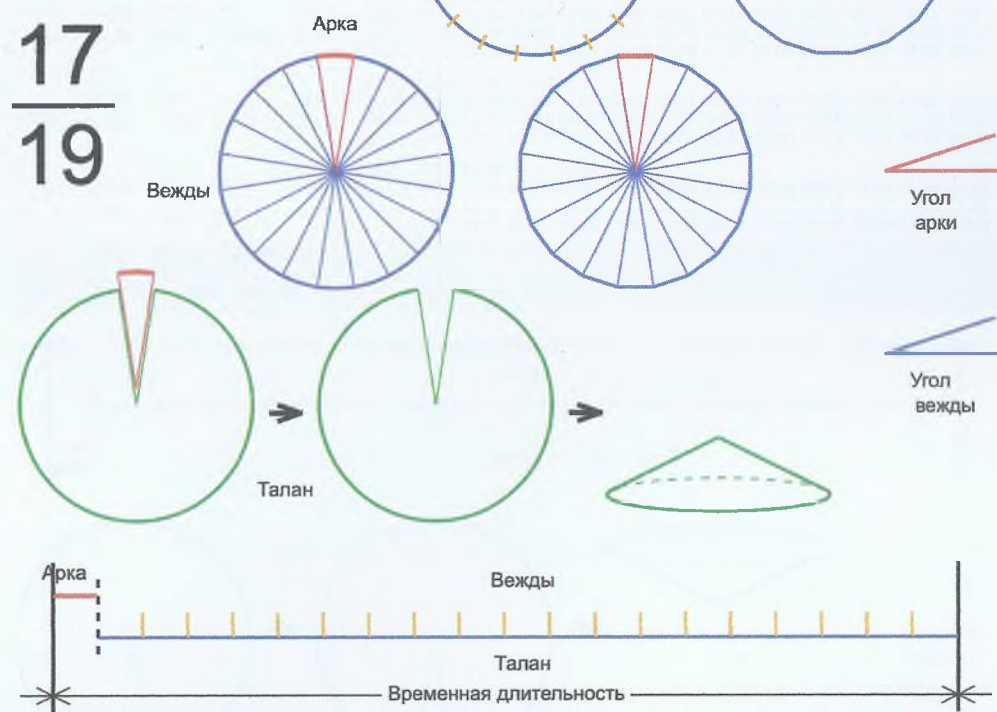

Сутки	12:30	19 м	м	12 с	23:49:59, 01:10:00, 02:30:01, 03:50:02, 05:10:03, 06:30:04, 07:50:05, 09:10:06, 10:30:07, 11:50:08

Арка	17	Арки	17 8428°
Вежды	19	Стрибог	18.0088°
Талан	1	Правь	342.1672°

17
19

Врем. длит.	Серед. арки	Длительности			Вежи
		Арка	Вежда	Затяг.	
Лето	21/06 12:30	18 дн 2 ч	18 дн 6 ч	6 ч 30 м	30/06 13:36, 18/07 20:07, 06/08 02:38, 24/08 09:09, 11/09 15:40, 29/09 22:11, 18/10 04:42, 05/11 11:12, 23/11 17:43, 12/12 00:14, 30/12 06:45, 17/01 13:16, 04/02 19:47, 23/02 02:17, 13/03 08:48, 31/03 15:19, 18/04 21:50, 07/05 04:21, 25/05 10:52, 12/06 17:23
Месяц	21/07 12:30	1 дн 11 ч	1 дн 12 ч	32 м 6 с	22/07 06:19, 23/07 18:21, 25/07 06:22, 26/07 18:23, 28/07 06:24, 29/07 18:25, 31/07 06:26, 01/08 18:27, 03/08 06:28, 04/08 18:29, 06/08 06:30, 07/08 18:31, 09/08 06:32, 10/08 18:33, 12/08 06:34, 13/08 18:35, 15/08 06:36, 16/08 18:37, 18/08 06:38, 19/08 18:40
Шест дница	27/06 12:30	7 ч 7 м	7 ч 12 м	6 м 25 с	27/06 16:03, 27/06 23:16, 28/06 06:28, 28/06 13:40, 28/06 20:52, 29/06 04:05, 29/06 11:17, 29/06 18:29, 30/06 01:41, 30/06 08:53, 30/06 16:06, 30/06 23:18, 01/07 06:30, 01/07 13:42, 01/07 20:54, 02/07 04:07, 02/07 11:19, 02/07 18:31, 03/07 01:43, 03/07 08:56
Сутки	12:30	1 ч 11 м	1 ч 12 м	1 м 4 с	13:05:39, 14:17:42, 15:29:44, 16:41:46, 17:53:48, 19:05:50, 20:17:52, 21:29:54, 22:41:56, 23:53:58, 01:06:01, 02:18:03, 03:30:05, 04:42:07, 05:54:09, 07:06:11, 08:18:13, 09:30:15, 10:42:17, 11:54:20
Час	13:30	2 м 58 с	3 м	3 с	13:31:29, 13:34:29, 13:37:29, 13:40:29, 13:43:29, 13:46:29, 13:49:29, 13:52:29, 13:55:29, 13:58:29, 14:01:30, 14:04:30, 14:07:30, 14:10:30, 14:13:30, 14:16:30, 14:19:30, 14:22:30, 14:25:30, 14:28:30

Сутки	12:30	1 ч 15 м	м	1 м 8 с	13:07:38, 14:23:27, 15:39:16, 16:55:05, 18:10:54, 19:26:43, 20:42:32, 21:58:21, 23:14:10, 00:30:00, 01:45:49, 03:01:38, 04:17:27, 05:33:16, 06:49:05, 08:04:54, 09:20:43, 10:36:32, 11:52:21

Арка	17	Арки	18 8418°
Вежды	20	Вел	17.1529°
Талан	1	Правь	343.0588°

17
20