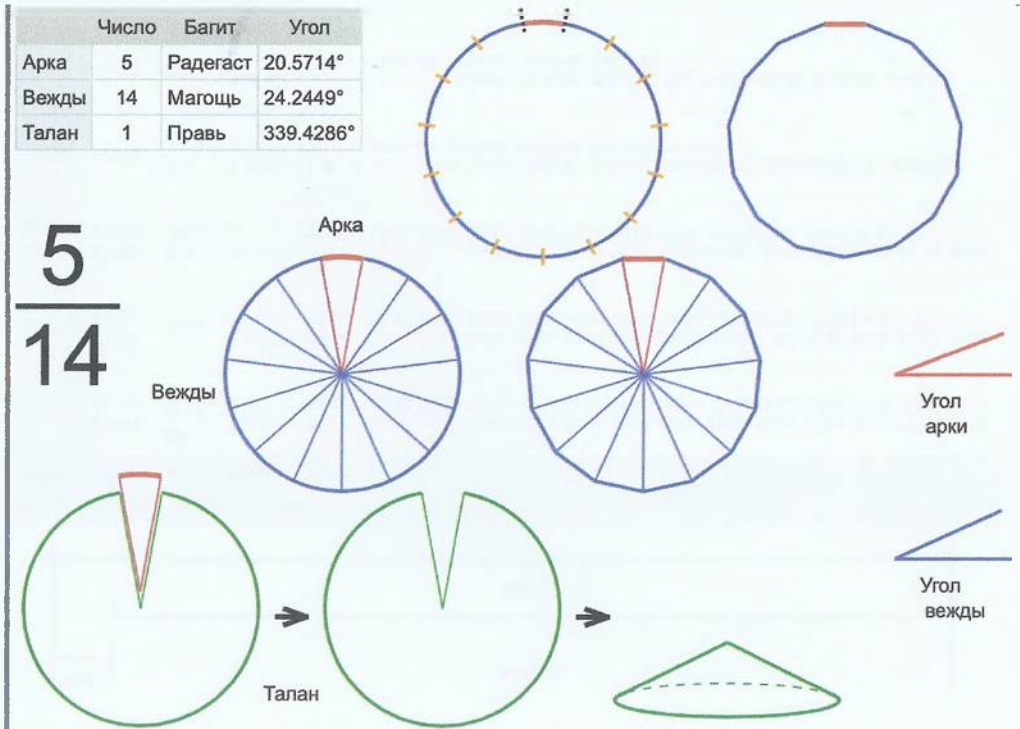

Врем. длит.	Серед. арки	Длительности			Вехи
		Арка	Вежда	Затяг.	
Лето	21/06 12:30	20 дн 20 ч	24 дн 14 ч	7 ч 30 м	01/07 22:57, 26/07 13:19, 20/08 03:41, 13/09 18:02, 08/10 08:24, 01/11 22:46, 26/11 13:08, 21/12 03:30, 14/01 17:51, 08/02 08:13, 04/03 22:35, 29/03 12:57, 23/04 03:18, 17/05 17:40, 11/06 08:02
Месяц	21/07 12:30	1 дн 17 ч	2 дн	37 м 2 с	22/07 09:04, 24/07 09:33, 26/07 10:03, 28/07 10:32, 30/07 11:01, 01/08 11:31, 03/08 12:00, 05/08 12:30, 07/08 12:59, 09/08 13:28, 11/08 13:58, 13/08 14:27, 15/08 14:56, 17/08 15:26, 19/08 15:55
Шест дница	27/06 12:30	8 ч 13 м	9 ч 41 м	7 м 24 с	27/06 16:36, 28/06 02:18, 28/06 12:00, 28/06 21:42, 29/06 07:24, 29/06 17:06, 30/06 02:48, 30/06 12:30, 30/06 22:11, 01/07 07:53, 01/07 17:35, 02/07 03:17, 02/07 12:59, 02/07 22:41, 03/07 08:23
Сутки	12:30	1 ч 22 м	1 ч 36 м	1 м 14 с	13:11:08, 14:48:07, 16:25:06, 18:02:04, 19:39:03, 21:16:02, 22:53:01, 00:30:00, 02:06:58, 03:43:57, 05:20:56, 06:57:55, 08:34:53, 10:11:52, 11:48:51