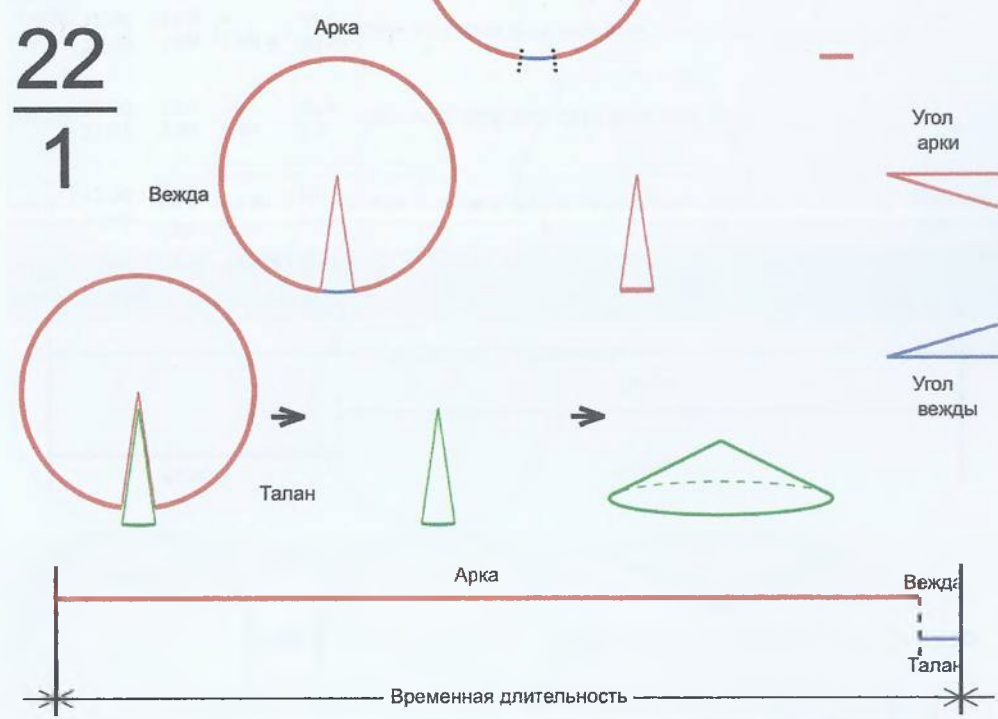

Арка	22	Велеса	343.6364°
Вежда	1	Правь	16.3636°
Талан	1	Правь	16.3636°

Арка	22	Велеса	171.8182°
Вежды	2	Леля	94.0909°
Талан	1	Правь	188.1818°