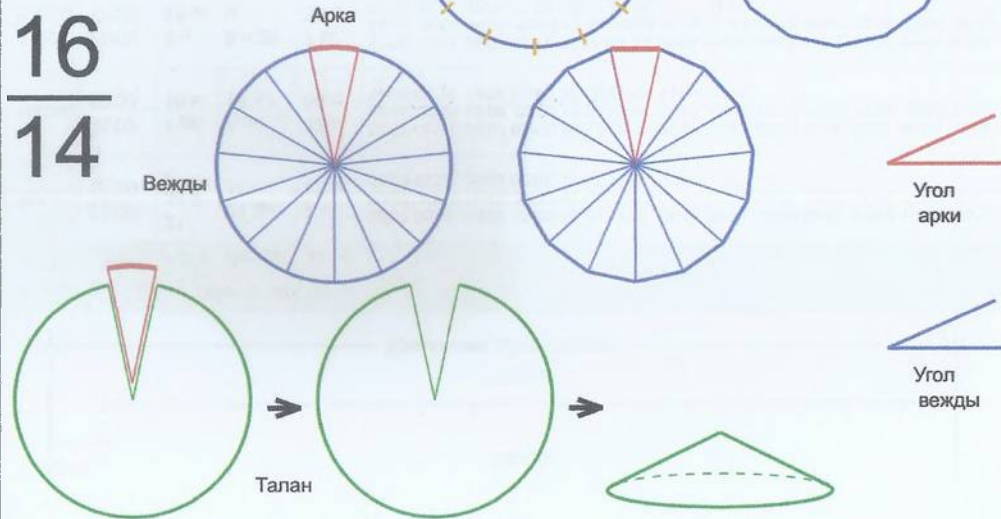

16
14

Врем. длит.	Серед. арки	Длительности			Вехи
		Арка	Вежда	Затяг.	
Лето	21/06 12:30	24 дн 11 ч	24 дн 8 ч	8 ч 45 м	03/07 18:00, 28/07 02:13, 21/08 10:25, 14/09 18:38, 09/10 02:51, 02/11 11:04, 26/11 19:17, 21/12 03:30, 14/01 11:42, 07/02 19:55, 04/03 04:08, 28/03 12:21, 21/04 20:34, 16/05 04:46, 09/06 12:59
Месяц	21/07 12:30	2 дн	1 дн 23 ч	43 м 11 с	22/07 12:36, 24/07 12:35, 26/07 12:34, 28/07 12:33, 30/07 12:32, 01/08 12:31, 03/08 12:30, 05/08 12:30, 07/08 12:29, 09/08 12:28, 11/08 12:27, 13/08 12:26, 15/08 12:25, 17/08 12:24, 19/08 12:23
Шест дница	27/06 12:30	9 ч 38 м	9 ч 35 м	8 м 38 с	27/06 17:19, 28/06 02:55, 28/06 12:30, 28/06 22:06, 29/06 07:42, 29/06 17:18, 30/06 02:54, 30/06 12:30, 30/06 22:05, 01/07 07:41, 01/07 17:17, 02/07 02:53, 02/07 12:29, 02/07 22:04, 03/07 07:40
Сутки	12:30	1 ч 36 м	1 ч 35 м	1 м 26 с	13:18:12, 14:54:11, 16:30:09, 18:06:07, 19:42:05, 21:18:03, 22:54:01, 00:30:00, 02:05:58, 03:41:56, 05:17:54, 06:53:52, 08:29:50, 10:05:48, 11:41:47
Час	13:30	4 м 1 с	3 м 60 с	4 с	13:32:00, 13:36:00, 13:40:00, 13:44:00, 13:48:00, 13:52:00, 13:56:00, 14:00:00, 14:03:59, 14:07:59, 14:11:59, 14:15:59, 14:19:59, 14:23:59, 14:27:59