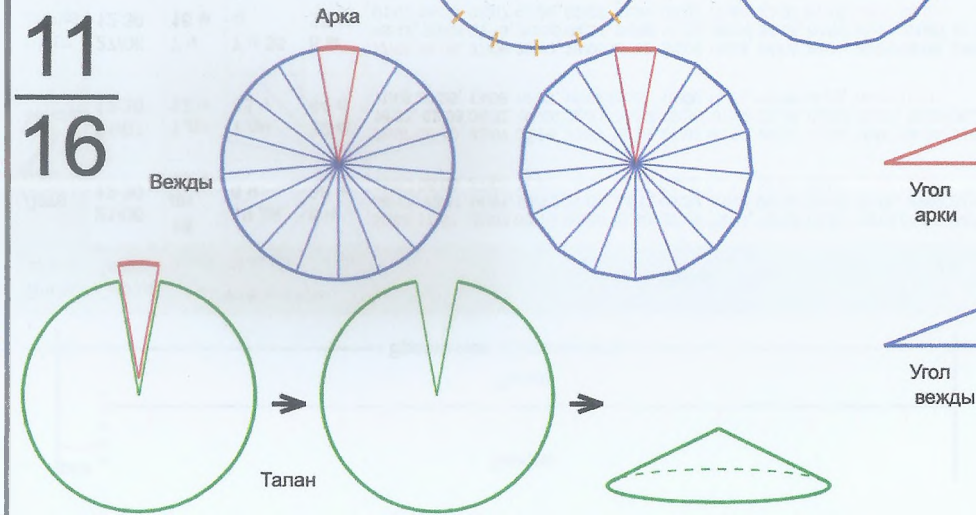

Врем. длит.	Серед. арки	Длительности			Вехи
		Арка	Вежда	Затяг.	
Лето	21/06 12:30	20 дн 18 ч	21 дн 12 ч	7 ч 28 м	01/07 21:32, 23/07 10:16, 13/08 23:01, 04/09 11:46, 26/09 00:31, 17/10 13:15, 08/11 02:00, 29/11 14:45, 21/12 03:30, 11/01 16:14, 02/02 04:59, 23/02 17:44, 17/03 06:28, 07/04 19:13, 29/04 07:58, 20/05 20:43, 11/06 09:27
Месяц	21/07 12:30	1 дн 16 ч	1 дн 18 ч	36 м 49 с	22/07 08:57, 24/07 03:23, 25/07 21:50, 27/07 16:17, 29/07 10:43, 31/07 05:10, 01/08 23:36, 03/08 18:03, 05/08 12:30, 07/08 06:56, 09/08 01:23, 10/08 19:49, 12/08 14:16, 14/08 08:42, 16/08 03:09, 17/08 21:36, 19/08 16:02
Шест дница	27/06 12:30	8 ч 10 м	8 ч 29 м	7 м 22 с	27/06 16:35, 28/06 01:04, 28/06 09:34, 28/06 18:03, 29/06 02:32, 29/06 11:02, 29/06 19:31, 30/06 04:00, 30/06 12:30, 30/06 20:59, 01/07 05:28, 01/07 13:57, 01/07 22:27, 02/07 06:56, 02/07 15:25, 02/07 23:55, 03/07 08:24
Сутки	12:30	1 ч 21 м	1 ч 24 м	1 м 14 с	13:10:54, 14:35:47, 16:00:40, 17:25:34, 18:50:27, 20:15:20, 21:40:13, 23:05:06, 00:30:00, 01:54:53, 03:19:46, 04:44:39, 06:09:32, 07:34:25, 08:59:19, 10:24:12, 11:49:05
Час	13:30	3 м 25 с	3 м 32 с	3 с	13:31:42, 13:35:14, 13:38:46, 13:42:18, 13:45:51, 13:49:23, 13:52:55, 13:56:27, 14:00:00, 14:03:32, 14:07:04, 14:10:36, 14:14:08, 14:17:41, 14:21:13, 14:24:45, 14:28:17