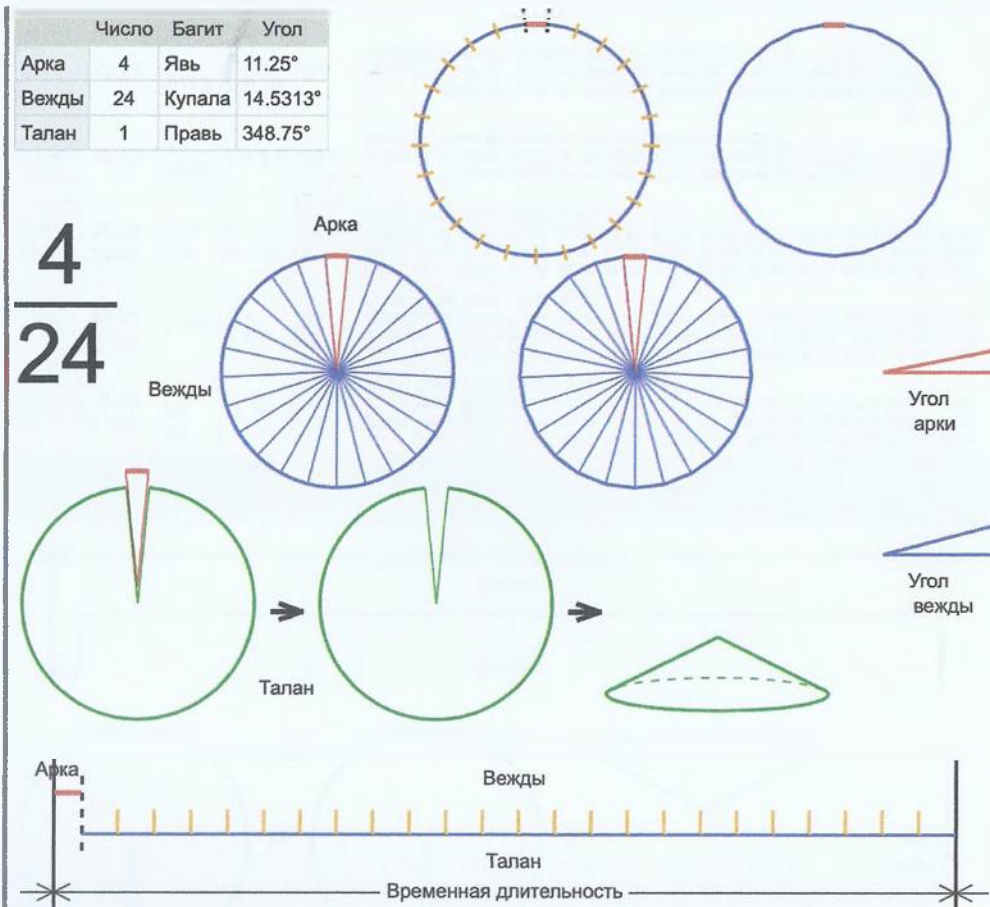

Врем. длит.	Серед. арки	Длительности			Вехи
		Арка	Вежда	Затяг.	
Лето	21/06 12:30	11 дн 9 ч	14 дн 17 ч	4 ч 6 м	27/06 05:28, 11/07 23:18, 26/07 17:08, 10/08 10:58, 25/08 04:48, 08/09 22:38, 23/09 16:29, 08/10 10:19, 23/10 04:09, 06/11 21:59, 21/11 15:49, 06/12 09:39, 21/12 03:30, 04/01 21:20, 19/01 15:10, 03/02 09:00, 18/02 02:50, 04/03 20:40, 19/03 14:30, 03/04 08:21, 18/04 02:11, 02/05 20:01, 17/05 13:51, 01/06 07:41, 16/06 01:31
Месяц	21/07 12:30	22 ч 30 м	1 дн 5 ч	20 м 15 с	21/07 23:45, 23/07 04:48, 24/07 09:52, 25/07 14:56, 26/07 20:00, 28/07 01:03, 29/07 06:07, 30/07 11:11, 31/07 16:15, 01/08 21:18, 03/08 02:22, 04/08 07:26, 05/08 12:30, 06/08 17:33, 07/08 22:37, 09/08 03:41, 10/08 08:45, 11/08 13:48, 12/08 18:52, 13/08 23:56, 15/08 05:00, 16/08 10:03, 17/08 15:07, 18/08 20:11, 20/08 01:15
Шест дница	27/06 12:30	4 ч 30 м	5 ч 48 м	4 м 3 с	27/06 14:45, 27/06 20:33, 28/06 02:22, 28/06 08:11, 28/06 14:00, 28/06 19:48, 29/06 01:37, 29/06 07:26, 29/06 13:15, 29/06 19:03, 30/06 00:52, 30/06 06:41, 30/06 12:30, 30/06 18:18, 01/07 00:07, 01/07 05:56, 01/07 11:45, 01/07 17:33, 01/07 23:22, 02/07 05:11, 02/07 11:00, 02/07 16:48, 02/07 22:37, 03/07 04:26, 03/07 10:15
Сутки	12:30	45 м	58 м 8 с	41 с	12:52:30, 13:50:37, 14:48:45, 15:46:52, 16:45:00, 17:43:07, 18:41:15, 19:39:22, 20:37:30, 21:35:37, 22:33:45, 23:31:52, 00:30:00, 01:28:07, 02:26:15, 03:24:22, 04:22:30, 05:20:37, 06:18:45, 07:16:52, 08:15:00, 09:13:07, 10:11:15, 11:09:22, 12:07:30