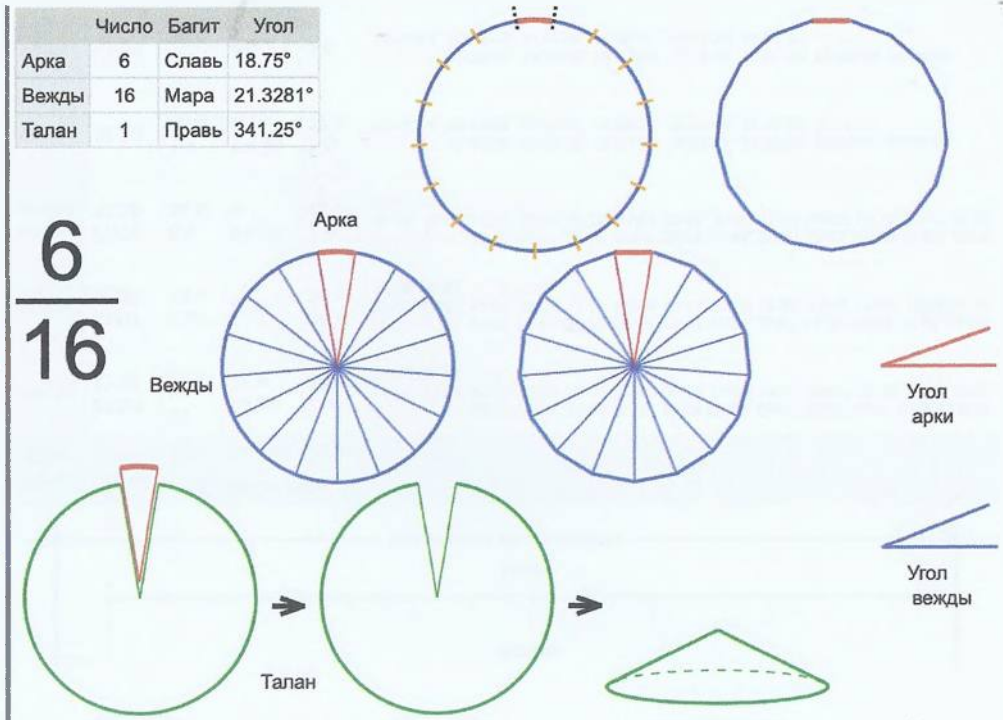

Врем. длит.	Серед. арки	Длительности			Вежи
		Арка	Вежда	Затяг.	
Лето	21/06 12:30	19 дн	21 дн 15 ч	6 ч 50 м	01/07 00:46, 22/07 16:07, 13/08 07:27, 03/09 22:48, 25/09 14:08, 17/10 05:28, 07/11 20:49, 29/11 12:09, 21/12 03:30, 11/01 18:50, 02/02 10:10, 24/02 01:31, 17/03 16:51, 08/04 08:11, 29/04 23:32, 21/05 14:52, 12/06 06:13
Месяц	21/07 12:30	1 дн 13 ч	1 дн 18 ч	33 м 45 с	22/07 07:15, 24/07 01:54, 25/07 20:33, 27/07 15:13, 29/07 09:52, 31/07 04:31, 01/08 23:11, 03/08 17:50, 05/08 12:30, 07/08 07:09, 09/08 01:48, 10/08 20:28, 12/08 15:07, 14/08 09:46, 16/08 04:26, 17/08 23:05, 19/08 17:45
Шест дница	27/06 12:30	7 ч 30 м	8 ч 31 м	6 м 45 с	27/06 16:15, 28/06 00:46, 28/06 09:18, 28/06 17:50, 29/06 02:22, 29/06 10:54, 29/06 19:26, 30/06 03:58, 30/06 12:30, 30/06 21:01, 01/07 05:33, 01/07 14:05, 01/07 22:37, 02/07 07:09, 02/07 15:41, 03/07 00:13, 03/07 08:45
Сутки	12:30	1 ч 15 м	1 ч 25 м	1 м 8 с	13:07:30, 14:32:48, 15:58:07, 17:23:26, 18:48:45, 20:14:03, 21:39:22, 23:04:41, 00:30:00, 01:55:18, 03:20:37, 04:45:56, 06:11:15, 07:36:33, 09:01:52, 10:27:11, 11:52:30