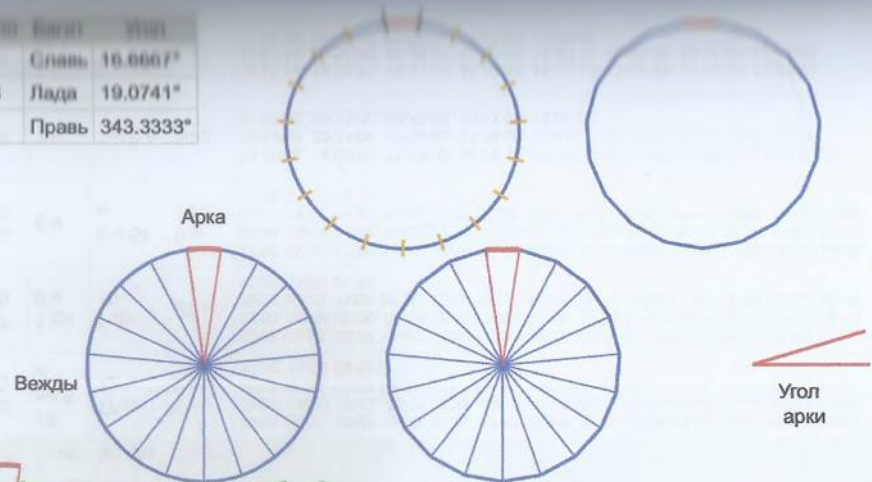

Врем. длит.	Серед. арки	Длительности			Вехи
		Арка	Вексы	Затяг.	
Лето	21/06 12:30	16 дн 21 ч	19 дн 8 ч	6 ч 5 м	29/06 23:25, 19/07 07:52, 07/08 16:19, 27/08 00:46, 15/09 09:13, 04/10 17:41, 24/10 02:08, 12/11 10:35, 01/12 19:02, 21/12 03:30, 09/01 11:57, 28/01 20:24, 17/02 04:51, 08/03 13:18, 27/03 21:46, 16/04 06:13, 05/05 14:40, 24/05 23:07, 13/06 07:35
Месяц	21/07 12:30	1 дн 9 ч	1 дн 14 ч	30 м	22/07 05:10, 23/07 19:18, 25/07 09:27, 26/07 23:36, 28/07 13:45, 30/07 03:54, 31/07 18:03, 02/08 08:12, 03/08 22:21, 05/08 12:30, 07/08 02:38, 08/08 16:47, 10/08 06:56, 11/08 21:05, 13/08 11:14, 15/08 01:23, 16/08 15:32, 18/08 05:41, 19/08 19:50
Шест. дница	27/06 12:30	6 ч 40 м	7 ч 37 м	6 м	27/06 15:50, 27/06 23:27, 28/06 07:05, 28/06 14:43, 28/06 22:21, 29/06 05:58, 29/06 13:36, 29/06 21:14, 30/06 04:52, 30/06 12:30, 30/06 20:07, 01/07 03:45, 01/07 11:23, 01/07 19:01, 02/07 02:38, 02/07 10:16, 02/07 17:54, 03/07 01:32, 03/07 09:10
Сутки	12:30	1 ч 6 м	1 ч 16 м	1 м	13:03:20, 14:19:37, 15:35:55, 16:52:13, 18:08:31, 19:24:48, 20:41:06, 21:57:24, 23:13:42, 00:30:00, 01:46:17, 03:02:35, 04:18:53, 05:35:11, 06:51:28, 08:07:46, 09:24:04, 10:40:22, 11:56:40
Час	13:30	2 м 47 с	3 м 11 с	3 с	13:31:23, 13:34:34, 13:37:44, 13:40:55, 13:44:06, 13:47:17, 13:50:27, 13:53:38, 13:56:49, 14:00:00, 14:03:10, 14:06:21, 14:09:32, 14:12:42, 14:15:53, 14:19:04, 14:22:15, 14:25:25, 14:28:36