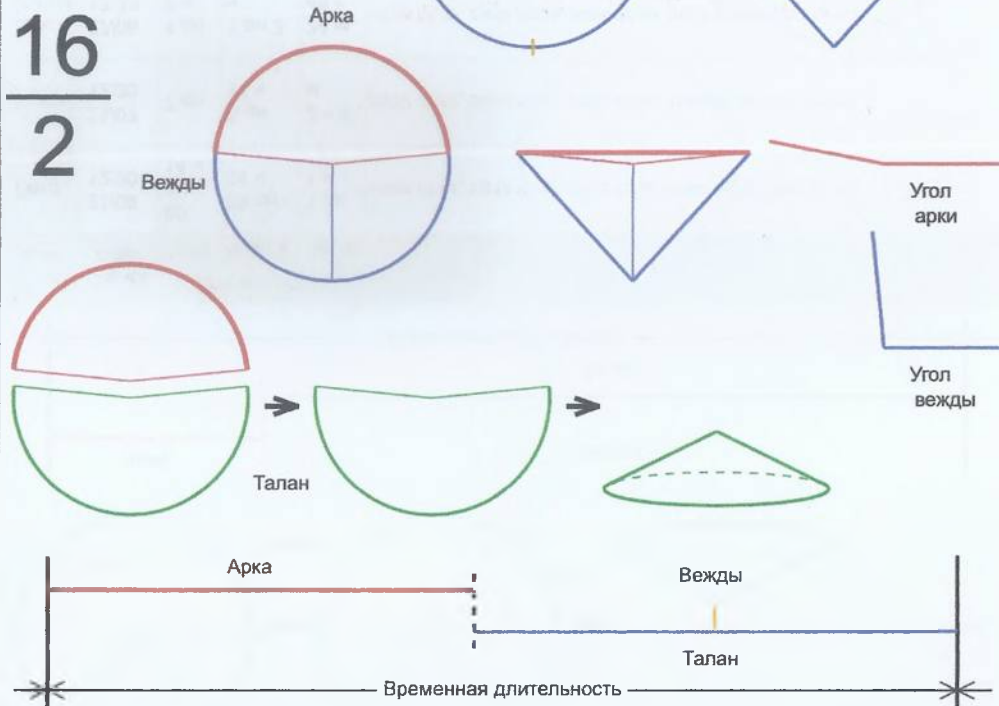

Врем. длит.	Серед. арки	Длительности			Вехи
		Арка	Вежда	Затяг.	
Лето	21/06 12:30	171 дн 5 ч	97 дн	1 дн 10 ч	15/09 03:01, 21/12 03:30, 28/03 03:58
Месяц	21/07 12:30	14 дн 1 ч	7 дн 23 ч	2 ч 52 м	28/07 13:15, 05/08 12:30, 13/08 11:45
Шест. дница	27/06 12:30	2 дн 19 ч	1 дн 14 ч	34 м 26 с	28/06 22:15, 30/06 12:30, 02/07 02:45
Сутки	12:30	11 ч 15 м	6 ч 22 м	5 м 44 с	18:07:30, 00:30:00, 08:52:30
Час	13:30	28 м 8 с	16 м 58 с	14 с	13:44:03, 14:00:00, 14:19:08