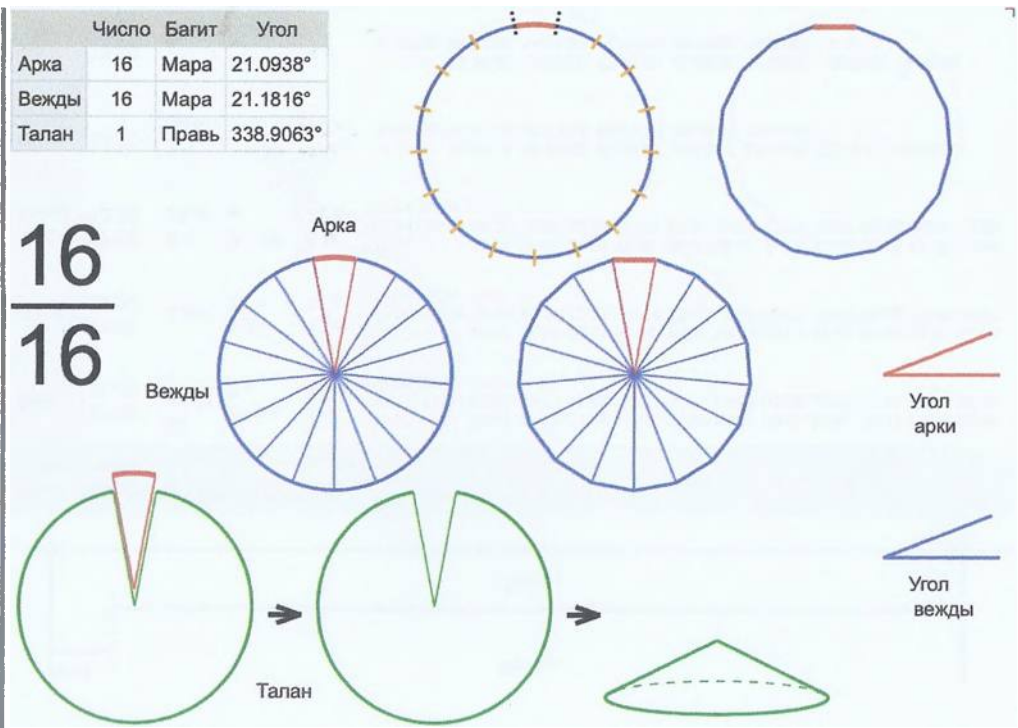

Врем. длит.	Серед. арки	Длительности			Вехи
		Арка	Вежда	Затяг.	
Лето	21/06 12:30	21 дн 9 ч	21 дн 11 ч	7 ч 42 м	02/07 05:18, 23/07 17:05, 14/08 04:51, 04/09 16:38, 26/09 04:24, 17/10 16:10, 08/11 03:57, 29/11 15:43, 21/12 03:30, 11/01 15:16, 02/02 03:02, 23/02 14:49, 17/03 02:35, 07/04 14:21, 29/04 02:08, 20/05 13:54, 11/06 01:41
Месяц	21/07 12:30	1 дн 18 ч	1 дн 18 ч	37 м 58 с	22/07 09:35, 24/07 03:57, 25/07 22:19, 27/07 16:41, 29/07 11:02, 31/07 05:24, 01/08 23:46, 03/08 18:08, 05/08 12:30, 07/08 06:51, 09/08 01:13, 10/08 19:35, 12/08 13:57, 14/08 08:18, 16/08 02:40, 17/08 21:02, 19/08 15:24
Шест дница	27/06 12:30	8 ч 26 м	8 ч 28 м	7 м 36 с	27/06 16:43, 28/06 01:11, 28/06 09:39, 28/06 18:08, 29/06 02:36, 29/06 11:04, 29/06 19:33, 30/06 04:01, 30/06 12:30, 30/06 20:58, 01/07 05:26, 01/07 13:55, 01/07 22:23, 02/07 06:51, 02/07 15:20, 02/07 23:48, 03/07 08:16
Сутки	12:30	1 ч 24 м	1 ч 24 м	1 м 16 с	13:12:11, 14:36:54, 16:01:38, 17:26:22, 18:51:05, 20:15:49, 21:40:32, 23:05:16, 00:30:00, 01:54:43, 03:19:27, 04:44:10, 06:08:54, 07:33:37, 08:58:21, 10:23:05, 11:47:48