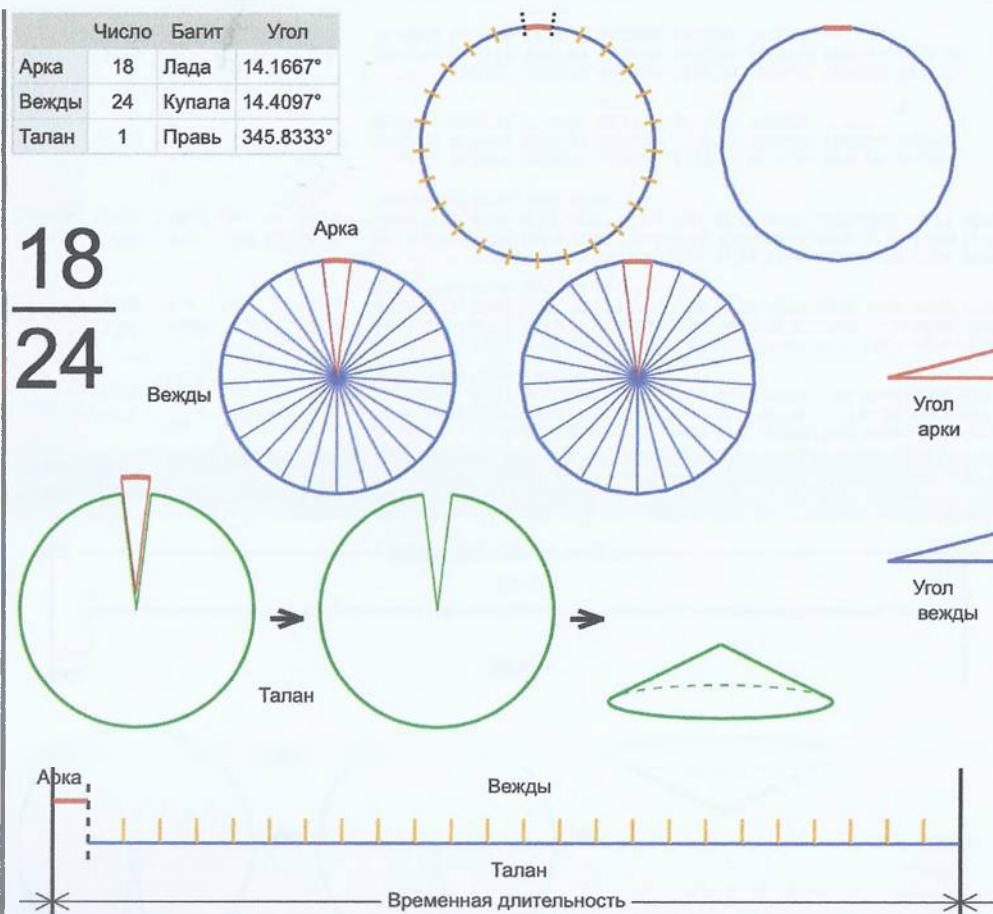

Врем. длит.	Серед. арки	Длительности			Вехи
		Арка	Вежда	Затяг	
Лето	21/06 12:30	14 дн 8 ч	14 дн 14 ч	5 ч 10 м	28/06 16:58, 13/07 07:51, 27/07 22:43, 11/08 13:36, 26/08 04:29, 09/09 19:21, 24/09 10:14, 09/10 01:06, 23/10 15:59, 07/11 06:52, 21/11 21:44, 06/12 12:37, 21/12 03:30, 04/01 18:22, 19/01 09:15, 03/02 00:07, 17/02 15:00, 04/03 05:53, 18/03 20:45, 02/04 11:38, 17/04 02:30, 01/05 17:23, 16/05 08:16, 30/05 23:08, 14/06 14:01
Месяц	21/07 12:30	1 дн 4 ч	1 дн 4 ч	25 м 30 с	22/07 02:40, 23/07 07:29, 24/07 12:18, 25/07 17:07, 26/07 21:56, 28/07 02:45, 29/07 07:35, 30/07 12:24, 31/07 17:13, 01/08 22:02, 03/08 02:51, 04/08 07:40, 05/08 12:30, 06/08 17:19, 07/08 22:08, 09/08 02:57, 10/08 07:46, 11/08 12:35, 12/08 17:25, 13/08 22:14, 15/08 03:03, 16/08 07:52, 17/08 12:41, 18/08 17:30, 19/08 22:20
Шест дница	27/06 12:30	5 ч 40 м	5 ч 45 м	5 м 6 с	27/06 15:20, 27/06 21:05, 28/06 02:51, 28/06 08:37, 28/06 14:23, 28/06 20:09, 29/06 01:55, 29/06 07:40, 29/06 13:26, 29/06 19:12, 30/06 00:58, 30/06 06:44, 30/06 12:30, 30/06 18:15, 01/07 00:01, 01/07 05:47, 01/07 11:33, 01/07 17:19, 01/07 23:05, 02/07 04:50, 02/07 10:36, 02/07 16:22, 02/07 22:08, 03/07 03:54, 03/07 09:40
Сутки	12:30	56 м 40 с	57 м 38 с	51 с	12:58:20, 13:55:58, 14:53:36, 15:51:15, 16:48:53, 17:46:31, 18:44:10, 19:41:48, 20:39:26, 21:37:05, 22:34:43, 23:32:21, 00:30:00, 01:27:38, 02:25:16, 03:22:55, 04:20:33, 05:18:11, 06:15:50, 07:13:28, 08:11:06, 09:08:45, 10:06:23, 11:04:01, 12:01:40