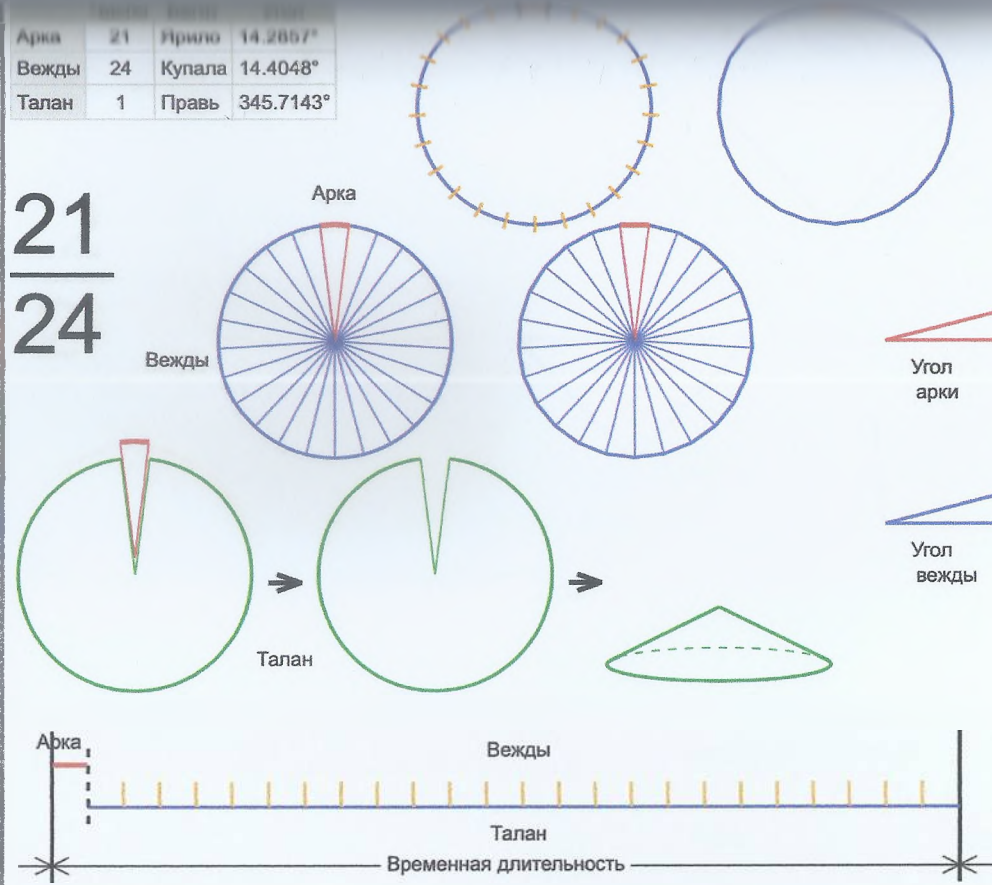

Врем. длит.	Серед. арки	Длительности			Вехи
		Арка	Вежда	Затяг.	
Лето	21/06 12:30	14 дн 11 ч	14 дн 14 ч	5 ч 13 м	28/06 18:25, 13/07 09:11, 27/07 23:56, 11/08 14:41, 26/08 05:27, 09/09 20:12, 24/09 10:57, 09/10 01:43, 23/10 16:28, 07/11 07:13, 21/11 21:59, 06/12 12:44, 21/12 03:30, 04/01 18:15, 19/01 09:00, 02/02 23:46, 17/02 14:31, 04/03 05:16, 18/03 20:02, 02/04 10:47, 17/04 01:32, 01/05 16:18, 16/05 07:03, 30/05 21:48, 14/06 12:34
Месяц	21/07 12:30	1 дн 4 ч	1 дн 4 ч	25 м 43 с	22/07 02:47, 23/07 07:35, 24/07 12:24, 25/07 17:12, 26/07 22:01, 28/07 02:50, 29/07 07:38, 30/07 12:27, 31/07 17:15, 01/08 22:04, 03/08 02:52, 04/08 07:41, 05/08 12:30, 06/08 17:18, 07/08 22:07, 09/08 02:55, 10/08 07:44, 11/08 12:32, 12/08 17:21, 13/08 22:10, 15/08 02:58, 16/08 07:47, 17/08 12:35, 18/08 17:24, 19/08 22:12
Шест дница	27/06 12:30	5 ч 42 м	5 ч 45 м	5 м 9 с	27/06 15:21, 27/06 21:07, 28/06 02:52, 28/06 08:38, 28/06 14:24, 28/06 20:10, 29/06 01:55, 29/06 07:41, 29/06 13:27, 29/06 19:12, 30/06 00:58, 30/06 06:44, 30/06 12:30, 30/06 18:15, 01/07 00:01, 01/07 05:47, 01/07 11:32, 01/07 17:18, 01/07 23:04, 02/07 04:50, 02/07 10:35, 02/07 16:21, 02/07 22:07, 03/07 03:52, 03/07 09:38
Сутки	12:30	57 м 9 с	57 м 37 с	51 с	12:58:34, 13:56:11, 14:53:48, 15:51:25, 16:49:02, 17:46:40, 18:44:17, 19:41:54, 20:39:31, 21:37:08, 22:34:45, 23:32:22, 00:30:00, 01:27:37, 02:25:14, 03:22:51, 04:20:28, 05:18:05, 06:15:42, 07:13:20, 08:10:57, 09:08:34, 10:06:11, 11:03:48, 12:01:25
Час	13:30	2 м 23 с	2 м 24 с	2 с	13:31:11, 13:33:35, 13:35:59, 13:38:23, 13:40:47, 13:43:11, 13:45:35, 13:47:59, 13:50:23, 13:52:47, 13:55:11, 13:57:35, 14:00:00, 14:02:24, 14:04:48, 14:07:12, 14:09:36, 14:12:00, 14:14:24, 14:16:48, 14:19:12, 14:21:36, 14:24:00, 14:26:24, 14:28:48