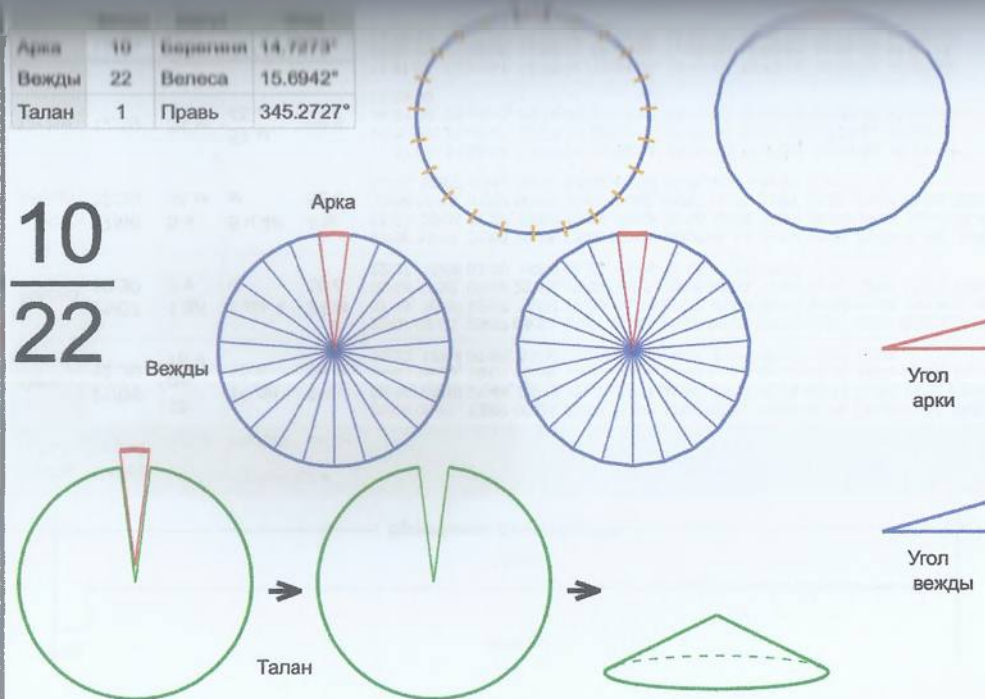

Врем. длит.	Серед. арки	Длительности			Вехи
		Арка	Вежда	Затяг.	
Лето	21/06 12:30	14 дн 22 ч	15 дн 22 ч	5 ч 22 м	28/06 23:48, 14/07 21:57, 30/07 20:06, 15/08 18:16, 31/08 16:25, 16/09 14:34, 02/10 12:43, 18/10 10:53, 03/11 09:02, 19/11 07:11, 05/12 05:20, 21/12 03:30, 06/01 01:39, 21/01 23:48, 06/02 21:57, 22/02 20:06, 10/03 18:16, 26/03 16:25, 11/04 14:34, 27/04 12:43, 13/05 10:53, 29/05 09:02, 14/06 07:11
Месяц	21/07 12:30	1 дн 5 ч	1 дн 7 ч	26 м 31 с	22/07 03:13, 23/07 10:36, 24/07 18:00, 26/07 01:23, 27/07 08:46, 28/07 16:10, 29/07 23:33, 31/07 06:56, 01/08 14:20, 02/08 21:43, 04/08 05:06, 05/08 12:30, 06/08 19:53, 08/08 03:16, 09/08 10:39, 10/08 18:03, 12/08 01:26, 13/08 08:49, 14/08 16:13, 15/08 23:36, 17/08 06:59, 18/08 14:23, 19/08 21:46
Шест. дница	27/06 12:30	5 ч 53 м	6 ч 16 м	5 м 18 с	27/06 15:26, 27/06 21:43, 28/06 04:00, 28/06 10:16, 28/06 16:33, 28/06 22:50, 29/06 05:06, 29/06 11:23, 29/06 17:40, 29/06 23:56, 30/06 06:13, 30/06 12:30, 30/06 18:46, 01/07 01:03, 01/07 07:19, 01/07 13:36, 01/07 19:53, 02/07 02:09, 02/07 08:26, 02/07 14:43, 02/07 20:59, 03/07 03:16, 03/07 09:33
Сутки	12:30	58 м 55 с	1 ч 2 м	53 с	12:59:27, 14:02:13, 15:05:00, 16:07:47, 17:10:33, 18:13:20, 19:16:06, 20:18:53, 21:21:40, 22:24:26, 23:27:13, 00:30:00, 01:32:46, 02:35:33, 03:38:19, 04:41:06, 05:43:53, 06:46:39, 07:49:26, 08:52:12, 09:54:59, 10:57:46, 12:00:32
Час	13:30	2 м 27 с	2 м 37 с	2 с	13:31:13, 13:33:50, 13:36:27, 13:39:04, 13:41:41, 13:44:18, 13:46:55, 13:49:32, 13:52:09, 13:54:46, 13:57:23, 14:00:00, 14:02:36, 14:05:13, 14:07:50, 14:10:27, 14:13:04, 14:15:41, 14:18:18, 14:20:55, 14:23:32, 14:26:09, 14:28:46