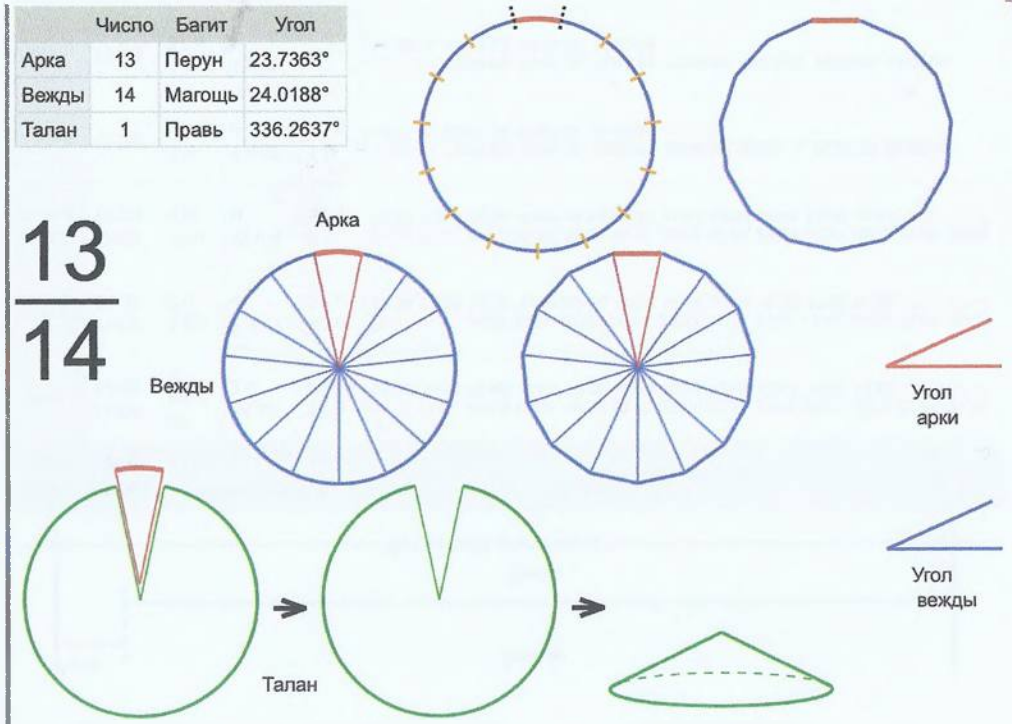

Врем. длит.	Серед. арки	Длительности			Вехи
		Арка	Вежда	Затяг.	
Лето	21/06 12:30	24 дн 1 ч	24 дн 8 ч	8 ч 40 м	03/07 13:29, 27/07 22:20, 21/08 07:12, 14/09 16:03, 09/10 00:55, 02/11 09:46, 26/11 18:38, 21/12 03:30, 14/01 12:21, 07/02 21:13, 04/03 06:04, 28/03 14:56, 21/04 23:47, 16/05 08:39, 09/06 17:30
Месяц	21/07 12:30	1 дн 23 ч	2 дн	42 м 44 с	22/07 12:14, 24/07 12:16, 26/07 12:18, 28/07 12:20, 30/07 12:23, 01/08 12:25, 03/08 12:27, 05/08 12:30, 07/08 12:32, 09/08 12:34, 11/08 12:36, 13/08 12:39, 15/08 12:41, 17/08 12:43, 19/08 12:45
Шест дница	27/06 12:30	9 ч 29 м	9 ч 36 м	8 м 33 с	27/06 17:14, 28/06 02:51, 28/06 12:27, 28/06 22:04, 29/06 07:40, 29/06 17:17, 30/06 02:53, 30/06 12:30, 30/06 22:06, 01/07 07:42, 01/07 17:19, 02/07 02:55, 02/07 12:32, 02/07 22:08, 03/07 07:45
Сутки	12:30	1 ч 34 м	1 ч 36 м	1 м 25 с	13:17:28, 14:53:32, 16:29:37, 18:05:41, 19:41:46, 21:17:50, 22:53:55, 00:30:00, 02:06:04, 03:42:09, 05:18:13, 06:54:18, 08:30:22, 10:06:27, 11:42:31