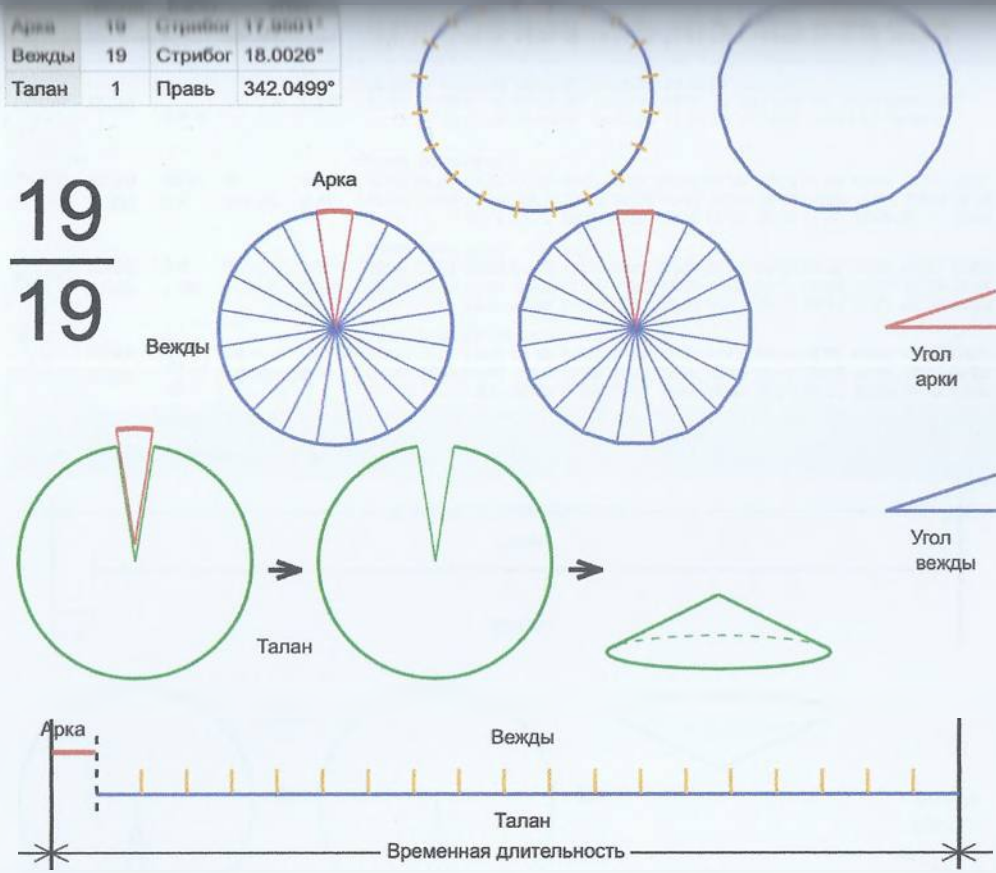

Врем. длит.	Серед. арки	Длительности			Вехи
		Арка	Вежда	Затяг.	
Лето	21/06 12:30	18 дн 5 ч	18 дн 6 ч	6 ч 33 м	30/06 15:02, 18/07 21:24, 06/08 03:46, 24/08 10:08, 11/09 16:29, 29/09 22:51, 18/10 05:13, 05/11 11:35, 23/11 17:57, 12/12 00:19, 30/12 06:40, 17/01 13:02, 04/02 19:24, 23/02 01:46, 13/03 08:08, 31/03 14:30, 18/04 20:51, 07/05 03:13, 25/05 09:35, 12/06 15:57
Месяц	21/07 12:30	1 дн 11 ч	1 дн 12 ч	32 м 19 с	22/07 06:27, 23/07 18:27, 25/07 06:27, 26/07 18:27, 28/07 06:28, 29/07 18:28, 31/07 06:28, 01/08 18:29, 03/08 06:29, 04/08 18:29, 06/08 06:30, 07/08 18:30, 09/08 06:30, 10/08 18:31, 12/08 06:31, 13/08 18:31, 15/08 06:32, 16/08 18:32, 18/08 06:32, 19/08 18:32
Шест дница	27/06 12:30	7 ч 10 м	7 ч 12 м	6 м 28 с	27/06 16:05, 27/06 23:17, 28/06 06:29, 28/06 13:41, 28/06 20:53, 29/06 04:05, 29/06 11:17, 29/06 18:29, 30/06 01:41, 30/06 08:53, 30/06 16:06, 30/06 23:18, 01/07 06:30, 01/07 13:42, 01/07 20:54, 02/07 04:06, 02/07 11:18, 02/07 18:30, 03/07 01:42, 03/07 08:54
Сутки	12:30	1 ч 11 м	1 ч 12 м	1 м 5 с	13:05:54, 14:17:54, 15:29:55, 16:41:55, 17:53:56, 19:05:57, 20:17:57, 21:29:58, 22:41:59, 23:53:59, 01:06:00, 02:18:00, 03:30:01, 04:42:02, 05:54:02, 07:06:03, 08:18:04, 09:30:04, 10:42:05, 11:54:05
Час	13:30	2 м 60 с	3 м	3 с	13:31:29, 13:34:29, 13:37:29, 13:40:29, 13:43:29, 13:46:29, 13:49:29, 13:52:29, 13:55:29, 13:58:29, 14:01:30, 14:04:30, 14:07:30, 14:10:30, 14:13:30, 14:16:30, 14:19:30, 14:22:30, 14:25:30, 14:28:30