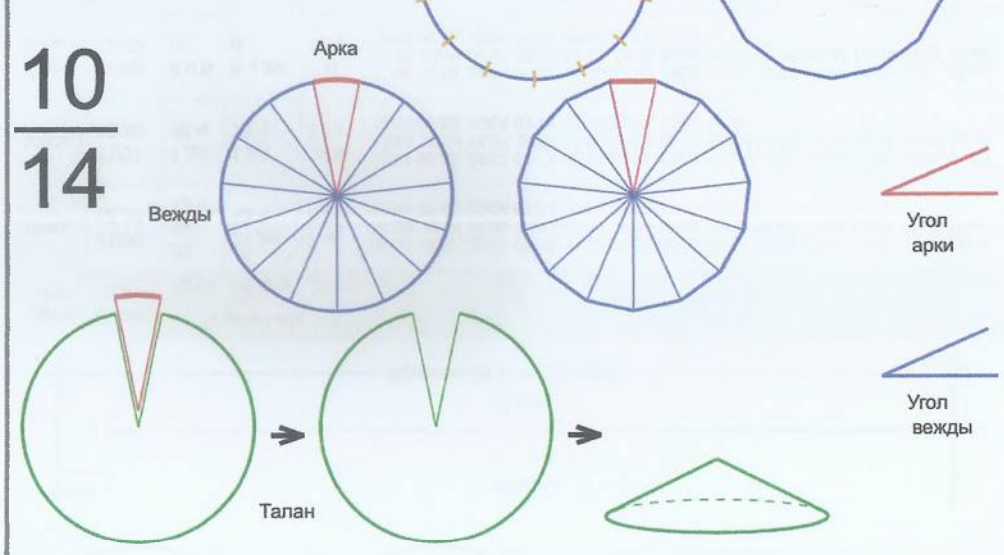

Врем. длит.	Серед. арки	Длительности			Вехи
		Арка	Вежда	Затяг.	
Лето	21/06 12:30	23 дн 11 ч	24 дн 9 ч	8 ч 27 м	03/07 06:15, 27/07 16:09, 21/08 02:02, 14/09 11:56, 08/10 21:49, 02/11 07:43, 26/11 17:36, 21/12 03:30, 14/01 13:23, 07/02 23:16, 04/03 09:10, 28/03 19:03, 22/04 04:57, 16/05 14:50, 10/06 00:44
Месяц	21/07 12:30	1 дн 22 ч	2 дн	41 м 39 с	22/07 11:38, 24/07 11:45, 26/07 11:53, 28/07 12:00, 30/07 12:07, 01/08 12:15, 03/08 12:22, 05/08 12:30, 07/08 12:37, 09/08 12:44, 11/08 12:52, 13/08 12:59, 15/08 13:06, 17/08 13:14, 19/08 13:21
Шест. дница	27/06 12:30	9 ч 15 м	9 ч 37 м	8 м 20 с	27/06 17:07, 28/06 02:45, 28/06 12:22, 28/06 22:00, 29/06 07:37, 29/06 17:15, 30/06 02:52, 30/06 12:30, 30/06 22:07, 01/07 07:44, 01/07 17:22, 02/07 02:59, 02/07 12:37, 02/07 22:14, 03/07 07:52
Сутки	12:30	1 ч 32 м	1 ч 36 м	1 м 23 с	13:16:17, 14:52:31, 16:28:46, 18:05:01, 19:41:15, 21:17:30, 22:53:45, 00:30:00, 02:06:14, 03:42:29, 05:18:44, 06:54:58, 08:31:13, 10:07:28, 11:43:42
Час	13:30	3 м 51 с	4 м 1 с	3 с	13:31:55, 13:35:56, 13:39:56, 13:43:57, 13:47:58, 13:51:58, 13:55:59, 14:00:00, 14:04:00, 14:08:01, 14:12:01, 14:16:02, 14:20:03, 14:24:03, 14:28:04