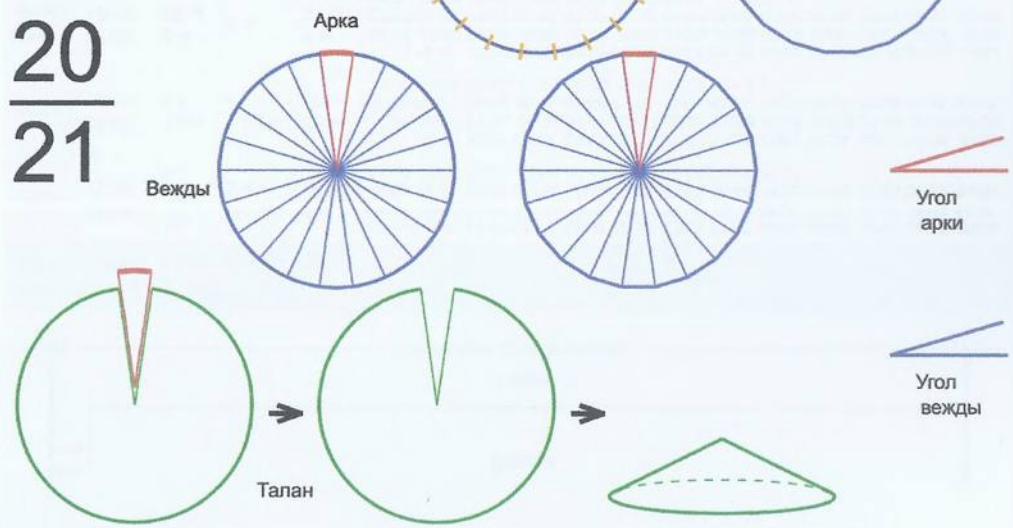

Арка	20	Вид	16.3673°
Вежды	21	Ярипо	16.3673°
Талан	1	Правь	343.7143°

20
21

Врем. длит.	Серед. арки	Длительности			Вехи
		Арка	Вежда	Затяг.	
Лето	21/06 12:30	16 дн 12 ч	16 дн 14 ч	5 ч 56 м	29/06 18:46, 16/07 09:19, 01/08 23:52, 18/08 14:24, 04/09 04:57, 20/09 19:30, 07/10 10:02, 24/10 00:35, 09/11 15:08, 26/11 05:40, 12/12 20:13, 29/12 10:46, 15/01 01:19, 31/01 15:51, 17/02 06:24, 05/03 20:57, 22/03 11:29, 08/04 02:02, 24/04 16:35, 11/05 07:07, 27/05 21:40, 13/06 12:13
Месяц	21/07 12:30	1 дн 8 ч	1 дн 8 ч	29 м 19 с	22/07 04:47, 23/07 13:31, 24/07 22:15, 26/07 06:59, 27/07 15:43, 29/07 00:27, 30/07 09:11, 31/07 17:55, 02/08 02:39, 03/08 11:23, 04/08 20:07, 06/08 04:52, 07/08 13:36, 08/08 22:20, 10/08 07:04, 11/08 15:48, 13/08 00:32, 14/08 09:16, 15/08 18:00, 17/08 02:44, 18/08 11:28, 19/08 20:12
Шест дница	27/06 12:30	6 ч 30 м	6 ч 32 м	5 м 52 с	27/06 15:45, 27/06 22:18, 28/06 04:51, 28/06 11:23, 28/06 17:56, 29/06 00:29, 29/06 07:02, 29/06 13:35, 29/06 20:07, 30/06 02:40, 30/06 09:13, 30/06 15:46, 30/06 22:19, 01/07 04:52, 01/07 11:24, 01/07 17:57, 02/07 00:30, 02/07 07:03, 02/07 13:36, 02/07 20:08, 03/07 02:41, 03/07 09:14
Сутки	12:30	1 ч 5 м м	1 ч 5 м	59 с	13:02:34, 14:08:02, 15:13:30, 16:18:58, 17:24:26, 18:29:55, 19:35:23, 20:40:51, 21:46:19, 22:51:47, 23:57:15, 01:02:44, 02:08:12, 03:13:40, 04:19:08, 05:24:36, 06:30:04, 07:35:33, 08:41:01, 09:46:29, 10:51:57, 11:57:25
Час	13:30	2 м 43 с	2 м 44 с	2 с	13:31:21, 13:34:05, 13:36:48, 13:39:32, 13:42:16, 13:44:59, 13:47:43, 13:50:27, 13:53:10, 13:55:54, 13:58:38, 14:01:21, 14:04:05, 14:06:49, 14:09:32, 14:12:16, 14:15:00, 14:17:43, 14:20:27, 14:23:11, 14:25:54, 14:28:38

Арка	20	Вид	15.6557°
Вежды	22	Велеса	15.6557°
Талан	1	Правь	344.4545°

20
22