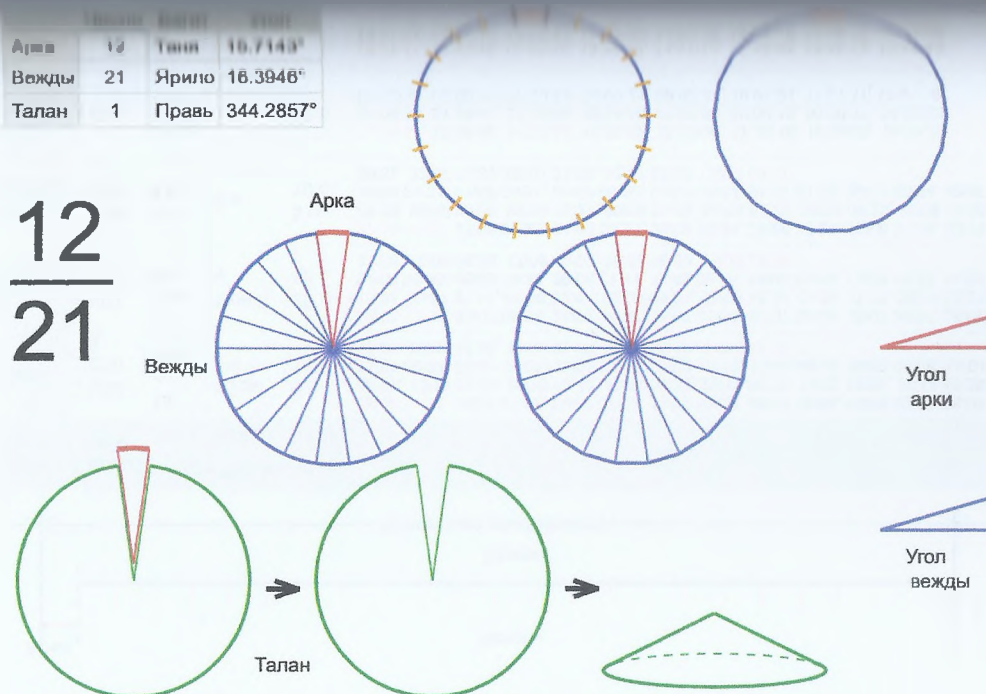

Арка	12	Таня	15.7143°
Вежды	21	Ярило	16.3946°
Талан	1	Правь	344.2857°

12
21

Врем. длит.	Серед. арки	Длительности			Вехи
		Арка	Вежда	Затяг.	
Лето	21/06 12:30	15 дн 22 ч	16 дн 15 ч	5 ч 44 м	29/06 11:49, 16/07 03:01, 01/08 18:14, 18/08 09:26, 04/09 00:39, 20/09 15:51, 07/10 07:03, 23/10 22:16, 09/11 13:28, 26/11 04:41, 12/12 19:53, 29/12 11:06, 15/01 02:18, 31/01 17:31, 17/02 08:43, 05/03 23:56, 22/03 15:08, 08/04 06:20, 24/04 21:33, 11/05 12:45, 28/05 03:58, 13/06 19:10
Месяц	21/07 12:30	1 дн 7 ч	1 дн 8 ч	28 м 17 с	22/07 04:12, 23/07 13:00, 24/07 21:47, 26/07 06:34, 27/07 15:22, 29/07 00:09, 30/07 08:56, 31/07 17:44, 02/08 02:31, 03/08 11:18, 04/08 20:06, 06/08 04:53, 07/08 13:41, 08/08 22:28, 10/08 07:15, 11/08 16:03, 13/08 00:50, 14/08 09:37, 15/08 18:25, 17/08 03:12, 18/08 11:59, 19/08 20:47
Шест дница	27/06 12:30	6 ч 17 м	6 ч 33 м	5 м 39 с	27/06 15:38, 27/06 22:12, 28/06 04:45, 28/06 11:18, 28/06 17:52, 29/06 00:25, 29/06 06:59, 29/06 13:32, 29/06 20:06, 30/06 02:39, 30/06 09:13, 30/06 15:46, 30/06 22:20, 01/07 04:53, 01/07 11:27, 01/07 18:00, 02/07 00:34, 02/07 07:07, 02/07 13:41, 02/07 20:14, 03/07 02:47, 03/07 09:21
Сутки	12:30	1 ч 2 м	1 ч 5 м	57 с	13:01:25, 14:07:00, 15:12:35, 16:18:09, 17:23:44, 18:29:19, 19:34:53, 20:40:28, 21:46:03, 22:51:37, 23:57:12, 01:02:47, 02:08:22, 03:13:56, 04:19:31, 05:25:06, 06:30:40, 07:36:15, 08:41:50, 09:47:24, 10:52:59, 11:58:34
Час	13:30	2 м 37 с	2 м 44 с	2 с	13:31:18, 13:34:02, 13:36:46, 13:39:30, 13:42:14, 13:44:58, 13:47:42, 13:50:26, 13:53:10, 13:55:54, 13:58:38, 14:01:21, 14:04:05, 14:06:49, 14:09:33, 14:12:17, 14:15:01, 14:17:45, 14:20:29, 14:23:13, 14:25:57, 14:28:41

Арка	12	Таня	15°
Вежды	22	Велеса	15.6818°
Талан	1	Правь	345°

12
22