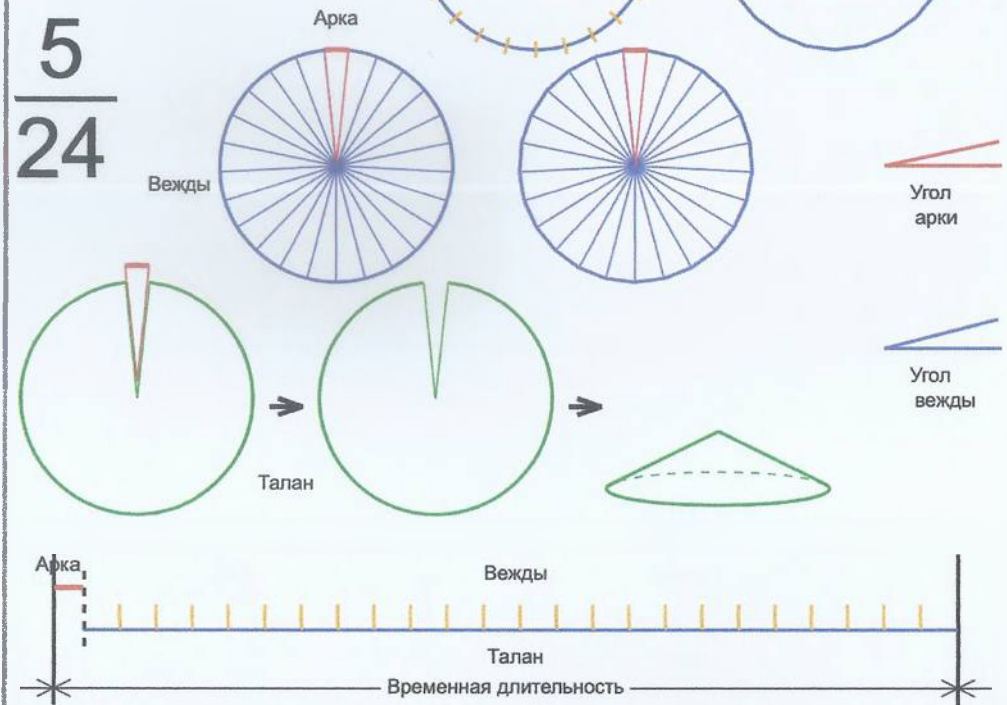

Врем. длит.	Серед. арки	Длительности			Вехи
		Арка	Векда	Затяг.	
Лето	21/06 12:30	12 дн 4 ч	14 дн 17 ч	4 ч 22 м	27/06 14:36, 12/07 07:40, 27/07 00:45, 10/08 17:49, 25/08 10:54, 09/09 03:58, 23/09 21:03, 08/10 14:07, 23/10 07:12, 07/11 00:16, 21/11 17:21, 06/12 10:25, 21/12 03:30, 04/01 20:34, 19/01 13:39, 03/02 06:43, 17/02 23:48, 04/03 16:52, 19/03 09:57, 03/04 03:01, 17/04 20:06, 02/05 13:10, 17/05 06:15, 31/05 23:19, 15/06 16:24
Месяц	21/07 12:30	1 дн	1 дн 5 ч	21 м 36 с	22/07 00:30, 23/07 05:30, 24/07 10:30, 25/07 15:30, 26/07 20:30, 28/07 01:30, 29/07 06:30, 30/07 11:30, 31/07 16:30, 01/08 21:30, 03/08 02:30, 04/08 07:30, 05/08 12:30, 06/08 17:30, 07/08 22:30, 09/08 03:30, 10/08 08:30, 11/08 13:30, 12/08 18:30, 13/08 23:30, 15/08 04:30, 16/08 09:30, 17/08 14:30, 18/08 19:30, 20/08 00:30
Шест дница	27/06 12:30	4 ч 48 м	5 ч 48 м	4 м 19 с	27/06 14:54, 27/06 20:42, 28/06 02:30, 28/06 08:18, 28/06 14:06, 28/06 19:54, 29/06 01:42, 29/06 07:30, 29/06 13:18, 29/06 19:06, 30/06 00:54, 30/06 06:42, 30/06 12:30, 30/06 18:18, 01/07 00:06, 01/07 05:54, 01/07 11:42, 01/07 17:30, 01/07 23:18, 02/07 05:06, 02/07 10:54, 02/07 16:42, 02/07 22:30, 03/07 04:18, 03/07 10:06
Сутки	12:30	48 м	58 м	43 с	12:54:00, 13:52:00, 14:50:00, 15:48:00, 16:46:00, 17:44:00, 18:42:00, 19:40:00, 20:38:00, 21:36:00, 22:34:00, 23:32:00, 00:30:00, 01:28:00, 02:26:00, 03:24:00, 04:22:00, 05:20:00, 06:18:00, 07:16:00, 08:14:00, 09:12:00, 10:10:00, 11:08:00, 12:06:00
Час	13:30	2 м	2 м 25 с	2 с	13:31:00, 13:33:25, 13:35:50, 13:38:15, 13:40:40, 13:43:05, 13:45:30, 13:47:55, 13:50:20, 13:52:45, 13:55:10, 13:57:35, 14:00:00, 14:02:25, 14:04:50, 14:07:15, 14:09:40, 14:12:05, 14:14:30, 14:16:55, 14:19:20, 14:21:45, 14:24:10, 14:26:35, 14:29:00