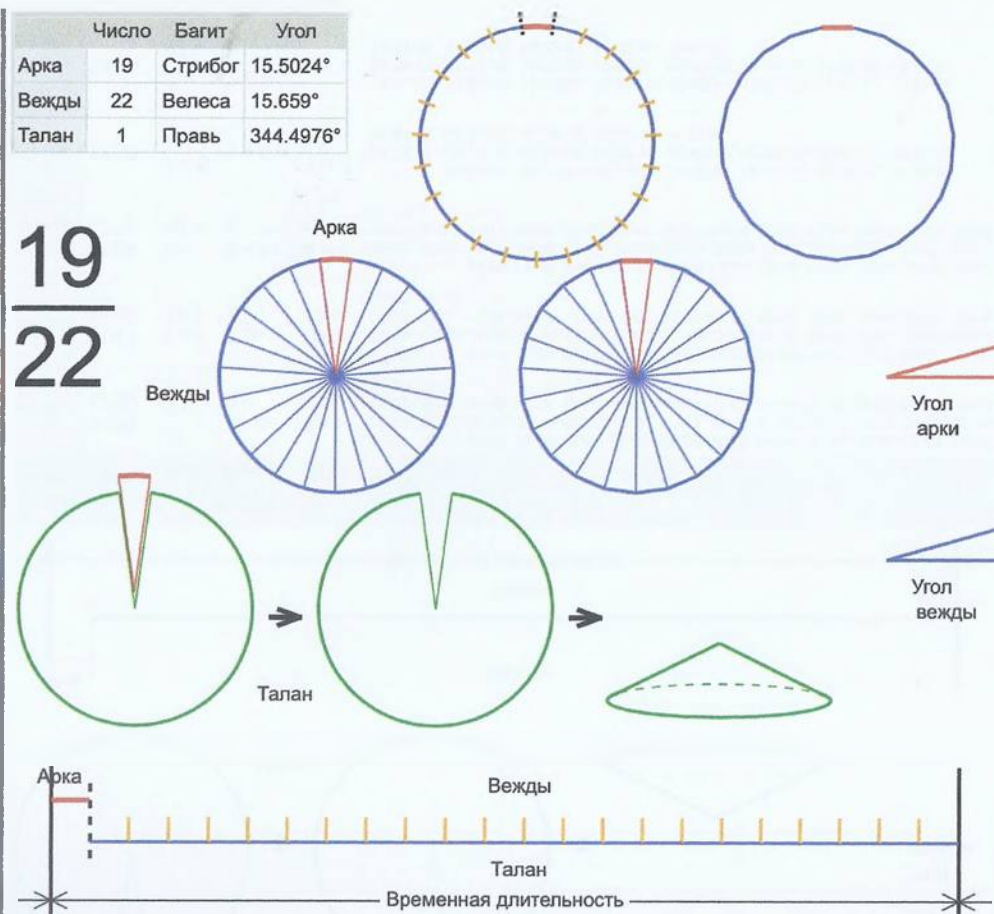

Врем. длит.	Серед. арки	Длительности			Вехи
		Арка	Вежда	Затяг.	
Лето	21/06 12:30	15 дн 17 ч	15 дн 21 ч	5 ч 39 м	29/06 09:14, 15/07 06:32, 31/07 03:50, 16/08 01:07, 31/08 22:25, 16/09 19:43, 02/10 17:01, 18/10 14:18, 03/11 11:36, 19/11 08:54, 05/12 06:12, 21/12 03:30, 06/01 00:47, 21/01 22:05, 06/02 19:23, 22/02 16:41, 10/03 13:58, 26/03 11:16, 11/04 08:34, 27/04 05:52, 13/05 03:09, 29/05 00:27, 13/06 21:45
Месяц	21/07 12:30	1 дн 7 ч	1 дн 7 ч	27 м 54 с	22/07 04:00, 23/07 11:19, 24/07 18:38, 26/07 01:57, 27/07 09:16, 28/07 16:35, 29/07 23:54, 31/07 07:13, 01/08 14:32, 02/08 21:51, 04/08 05:10, 05/08 12:30, 06/08 19:49, 08/08 03:08, 09/08 10:27, 10/08 17:46, 12/08 01:05, 13/08 08:24, 14/08 15:43, 15/08 23:02, 17/08 06:21, 18/08 13:40, 19/08 20:59
Шест дница	27/06 12:30	6 ч 12 м	6 ч 15 м	5 м 35 с	27/06 15:36, 27/06 21:51, 28/06 04:07, 28/06 10:23, 28/06 16:39, 28/06 22:55, 29/06 05:10, 29/06 11:26, 29/06 17:42, 29/06 23:58, 30/06 06:14, 30/06 12:30, 30/06 18:45, 01/07 01:01, 01/07 07:17, 01/07 13:33, 01/07 19:49, 02/07 02:04, 02/07 08:20, 02/07 14:36, 02/07 20:52, 03/07 03:08, 03/07 09:23
Сутки	12:30	1 ч 2 м	1 ч 2 м	56 с	13:01:00, 14:03:38, 15:06:16, 16:08:54, 17:11:32, 18:14:11, 19:16:49, 20:19:27, 21:22:05, 22:24:43, 23:27:21, 00:30:00, 01:32:38, 02:35:16, 03:37:54, 04:40:32, 05:43:10, 06:45:48, 07:48:27, 08:51:05, 09:53:43, 10:56:21, 11:58:59