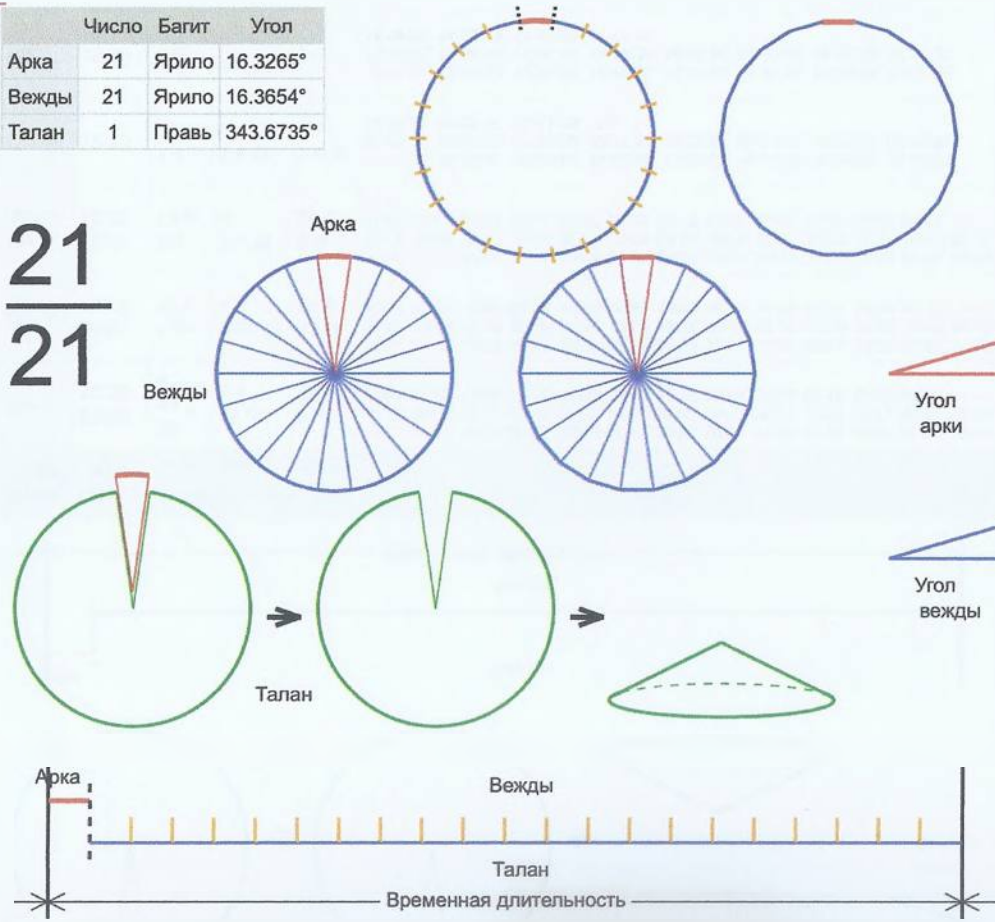

Число	Багит	Угол
Арка	21	Ярило	16.3265°
Вежды	21	Ярило	16.3654°
Талан	1	Правь	343.6735°

21
21

Врем. длит.	Серед. арки	Длительности			Вехи
		Арка	Вежда	Затяг.	
Лето	21/06 12:30	16 дн 13 ч	16 дн 14 ч	5 ч 57 м	29/06 19:16, 16/07 09:46, 02/08 00:16, 18/08 14:46, 04/09 05:15, 20/09 19:45, 07/10 10:15, 24/10 00:45, 09/11 15:15, 26/11 05:45, 12/12 20:15, 29/12 10:44, 15/01 01:14, 31/01 15:44, 17/02 06:14, 05/03 20:44, 22/03 11:14, 08/04 01:44, 24/04 16:13, 11/05 06:43, 27/05 11:26, 13/06 11:43
Месяц	21/07 12:30	1 дн 8 ч	1 дн 8 ч	29 м 23 с	22/07 04:49, 23/07 13:33, 24/07 22:17, 26/07 07:01, 27/07 15:44, 29/07 00:28, 30/07 09:12, 31/07 17:56, 02/08 02:40, 03/08 11:24, 04/08 20:08, 06/08 04:51, 07/08 13:35, 08/08 22:19, 10/08 07:03, 11/08 15:47, 13/08 00:31, 14/08 09:15, 15/08 17:58, 17/08 02:42, 18/08 11:26, 19/08 20:10
Шест дница	27/06 12:30	6 ч 31 м	6 ч 32 м	5 м 53 с	27/06 15:45, 27/06 22:18, 28/06 04:51, 28/06 11:24, 28/06 17:56, 29/06 00:29, 29/06 07:02, 29/06 13:35, 29/06 20:08, 30/06 02:40, 30/06 09:13, 30/06 15:46, 30/06 22:19, 01/07 04:51, 01/07 11:24, 01/07 17:57, 02/07 00:30, 02/07 07:03, 02/07 13:35, 02/07 20:08, 03/07 02:41, 03/07 09:14
Сутки	12:30	1 ч 5 м	1 ч 5 м	59 с	13:02:30, 14:08:08, 15:13:34, 16:19:02, 17:24:29, 18:29:57, 19:35:25, 20:40:53, 21:46:20, 22:51:48, 23:57:16, 01:02:43, 02:08:11, 03:13:39, 04:19:06, 05:24:34, 06:29:59, 07:35:27, 08:40:55, 09:46:23, 10:51:51, 11:57:19

	Число	Багит	Угол
Арка	21	Ярило	15.5844°
Вежды	22	Велеса	15.6553°
Талан	1	Правь	344.4156°

21
22