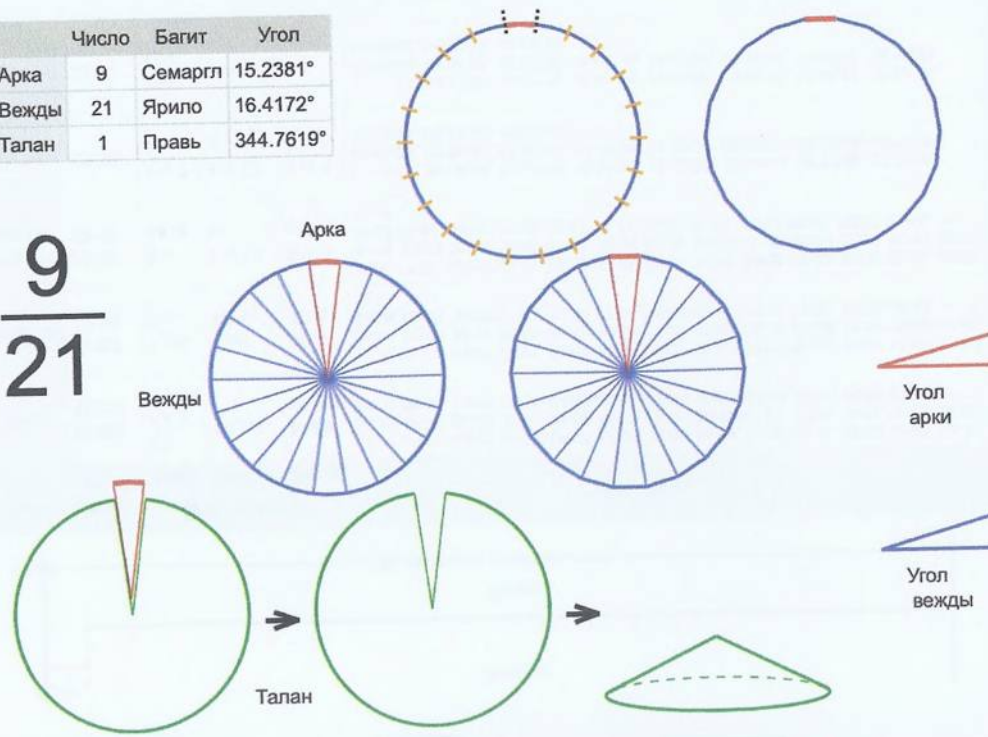

Число	Багит	Угол
Арка	9	Семаргл	15.2381°
Вежды	21	Ярило	16.4172°
Талан	1	Правь	344.7619°

9
—
21

Врем. длит.	Серед. арки	Длительности			Вежи
		Арка	Вежда	Затяг.	
Лето	21/06 12:30	15 дн 11 ч	16 дн 15 ч	5 ч 33 м	29/06 06:01, 15/07 21:47, 01/08 13:32, 18/08 05:18, 03/09 21:03, 20/09 12:49, 07/10 04:34, 23/10 20:20, 09/11 12:06, 26/11 03:51, 12/12 19:37, 29/12 11:22, 15/01 03:08, 31/01 18:53, 17/02 10:39, 06/03 02:25, 22/03 18:10, 08/04 09:56, 25/04 01:41, 11/05 17:27, 28/05 09:12, 14/06 00:58
Месяц	21/07 12:30	1 дн 6 ч	1 дн 8 ч	27 м 26 с	22/07 03:44, 23/07 12:34, 24/07 21:24, 26/07 06:14, 27/07 15:04, 28/07 23:54, 30/07 08:44, 31/07 17:34, 02/08 02:24, 03/08 11:14, 04/08 20:04, 06/08 04:55, 07/08 13:45, 08/08 22:35, 10/08 07:25, 11/08 16:15, 13/08 01:05, 14/08 09:55, 15/08 18:45, 17/08 03:35, 18/08 12:25, 19/08 21:15
Шест дница	27/06 12:30	6 ч 5 м	6 ч 34 м	5 м 29 с	27/06 15:32, 27/06 22:06, 28/06 04:40, 28/06 11:14, 28/06 17:48, 29/06 00:22, 29/06 06:56, 29/06 13:30, 29/06 20:04, 30/06 02:38, 30/06 09:12, 30/06 15:47, 30/06 22:21, 01/07 04:55, 01/07 11:29, 01/07 18:03, 02/07 00:37, 02/07 07:11, 02/07 13:45, 02/07 20:19, 03/07 02:53, 03/07 09:27
Сутки	12:30	1 ч	1 ч 5 м	55 с	13:00:28, 14:06:08, 15:11:48, 16:17:28, 17:23:09, 18:28:49, 19:34:29, 20:40:09, 21:45:49, 22:51:29, 23:57:09, 01:02:50, 02:08:30, 03:14:10, 04:19:50, 05:25:30, 06:31:10, 07:36:50, 08:42:31, 09:48:11, 10:53:51, 11:59:31

	Число	Багит	Угол
Арка	9	Семаргл	14.5455°
Вежды	22	Велеса	15.7025°
Талан	1	Правь	345.4545°

9
—
22