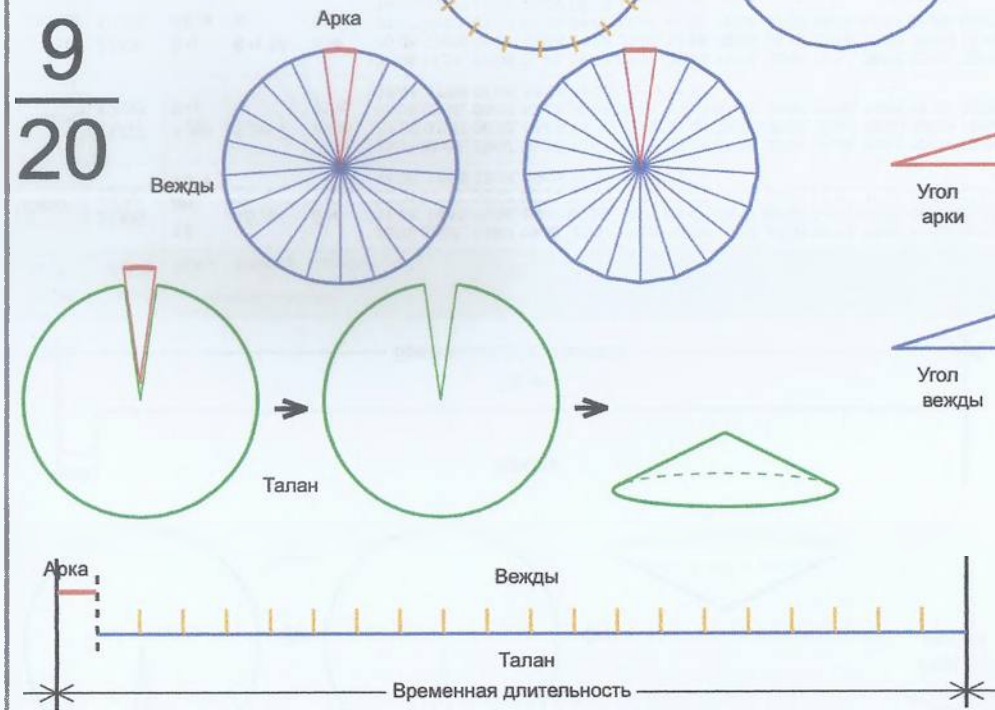

Врем. длит.	Серед. арки	Длительности			Вехи
		Арка	Векда	Затяг.	
Лето	21/06 12:30	16 дн 5 ч	17 дн 10 ч	5 ч 50 м	29/06 15:18, 17/07 02:07, 03/08 12:56, 20/08 23:45, 07/09 10:34, 24/09 21:24, 12/10 08:13, 29/10 19:02, 16/11 05:51, 03/12 16:40, 21/12 03:30, 07/01 14:19, 25/01 01:08, 11/02 11:57, 28/02 22:46, 18/03 09:36, 04/04 20:25, 22/04 07:14, 09/05 18:03, 27/05 04:52, 13/06 15:42
Месяц	21/07 12:30	1 дн 8 ч	1 дн 10 ч	28 м 48 с	22/07 04:30, 23/07 14:54, 25/07 01:18, 26/07 11:42, 27/07 22:06, 29/07 08:30, 30/07 18:54, 01/08 05:18, 02/08 15:42, 04/08 02:06, 05/08 12:30, 06/08 22:54, 08/08 09:18, 09/08 19:42, 11/08 06:06, 12/08 16:30, 14/08 02:54, 15/08 13:18, 16/08 23:42, 18/08 10:06, 19/08 20:30
Шест дница	27/06 12:30	6 ч 24 м	6 ч 52 м	5 м 46 с	27/06 15:42, 27/06 22:34, 28/06 05:27, 28/06 12:20, 28/06 19:13, 29/06 02:06, 29/06 08:58, 29/06 15:51, 29/06 22:44, 30/06 05:37, 30/06 12:30, 30/06 19:22, 01/07 02:15, 01/07 09:08, 01/07 16:01, 01/07 22:54, 02/07 05:46, 02/07 12:39, 02/07 19:32, 03/07 02:25, 03/07 09:18
Сутки	12:30	1 ч 4 м	1 ч 8 м	58 с	13:02:00, 14:10:48, 15:19:36, 16:28:24, 17:37:12, 18:46:00, 19:54:48, 21:03:36, 22:12:24, 23:21:12, 00:30:00, 01:38:48, 02:47:36, 03:56:24, 05:05:12, 06:14:00, 07:22:48, 08:31:36, 09:40:24, 10:49:12, 11:58:00
Час	13:30	2 м 40 с	2 м 52 с	2 с	13:31:20, 13:34:12, 13:37:04, 13:39:56, 13:42:48, 13:45:40, 13:48:32, 13:51:24, 13:54:16, 13:57:08, 14:00:00, 14:02:52, 14:05:44, 14:08:36, 14:11:28, 14:14:20, 14:17:12, 14:20:04, 14:22:56, 14:25:48, 14:28:40