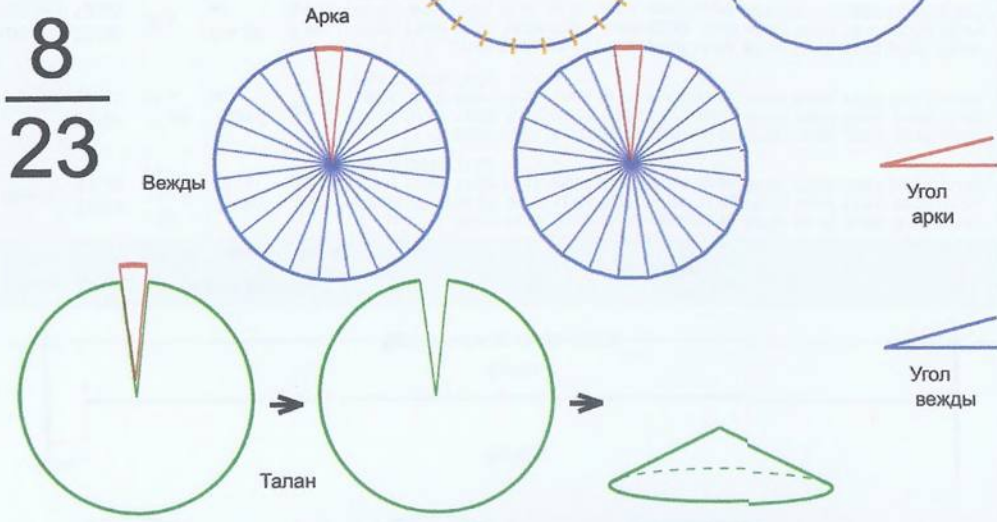

8
—
23

	Число	Багит	Угол
Арка	8	Кострома	13.125°
Вежды	24	Купала	14.4531°
Талан	1	Правь	346.875°