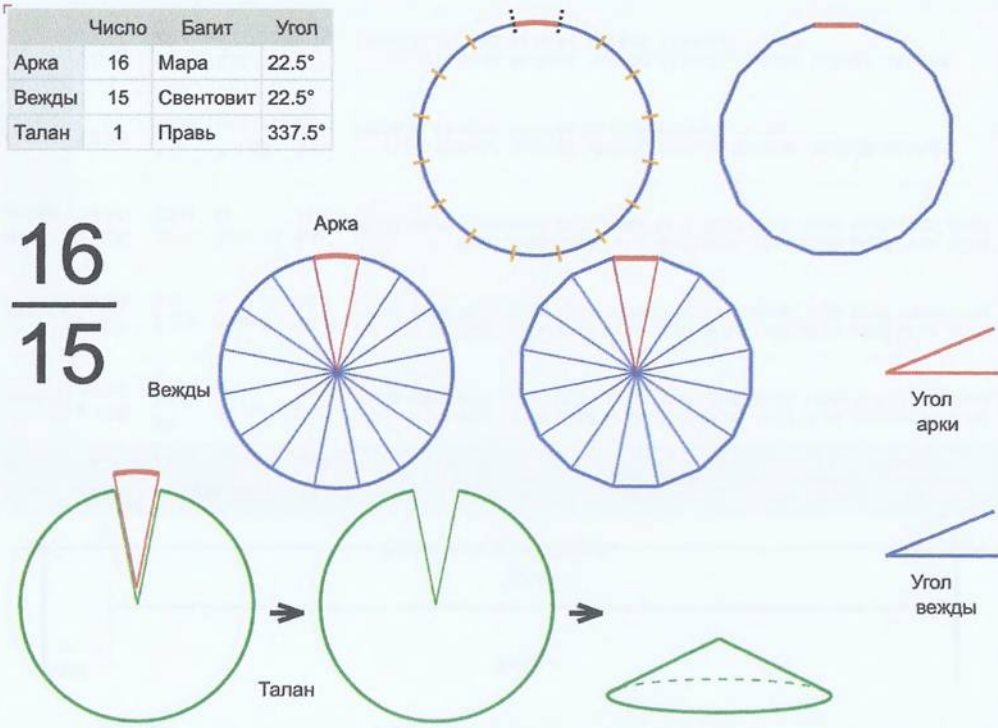

Число	Багит	Угол
Арка	16	Мара	22.5°
Вежды	15	Свентовит	22.5°
Талан	1	Правь	337.5°

16
—
15

Врем. длит.	Серед. арки	Длительности			Вехи
		Арка	Вежда	Затяг.	
Лето	21/06 12:30	22 дн 19 ч	22 дн 19 ч	8 ч 13 м	02/07 22:26, 25/07 18:18, 17/08 14:11, 09/09 10:03, 02/10 05:56, 25/10 01:48, 16/11 21:41, 09/12 17:33, 01/01 13:26, 24/01 09:18, 16/02 05:11, 11/03 01:03, 02/04 20:56, 25/04 16:48, 18/05 12:41, 10/06 08:33
Месяц	21/07 12:30	1 дн 21 ч	1 дн 21 ч	40 м 30 с	22/07 11:00, 24/07 08:00, 26/07 05:00, 28/07 02:00, 29/07 23:00, 31/07 20:00, 02/08 17:00, 04/08 14:00, 06/08 11:00, 08/08 08:00, 10/08 05:00, 12/08 02:00, 13/08 23:00, 15/08 20:00, 17/08 17:00, 19/08 14:00
Шест дница	27/06 12:30	9 ч	9 ч	8 м 6 с	27/06 17:00, 28/06 02:00, 28/06 11:00, 28/06 20:00, 29/06 05:00, 29/06 14:00, 29/06 23:00, 30/06 08:00, 30/06 17:00, 01/07 02:00, 01/07 11:00, 01/07 20:00, 02/07 05:00, 02/07 14:00, 02/07 23:00, 03/07 08:00
Сутки	12:30	1 ч 30 м	1 ч 30 м	1 м 21 с	13:15:00, 14:45:00, 16:15:00, 17:45:00, 19:15:00, 20:45:00, 22:15:00, 23:45:00, 01:15:00, 02:45:00, 04:15:00, 05:45:00, 07:15:00, 08:45:00, 10:15:00, 11:45:00

	Число	Багит	Угол
Арка	16	Мара	21.0938°
Вежды	16	Мара	21.1816°
Талан	1	Правь	338.9063°

16
—
16