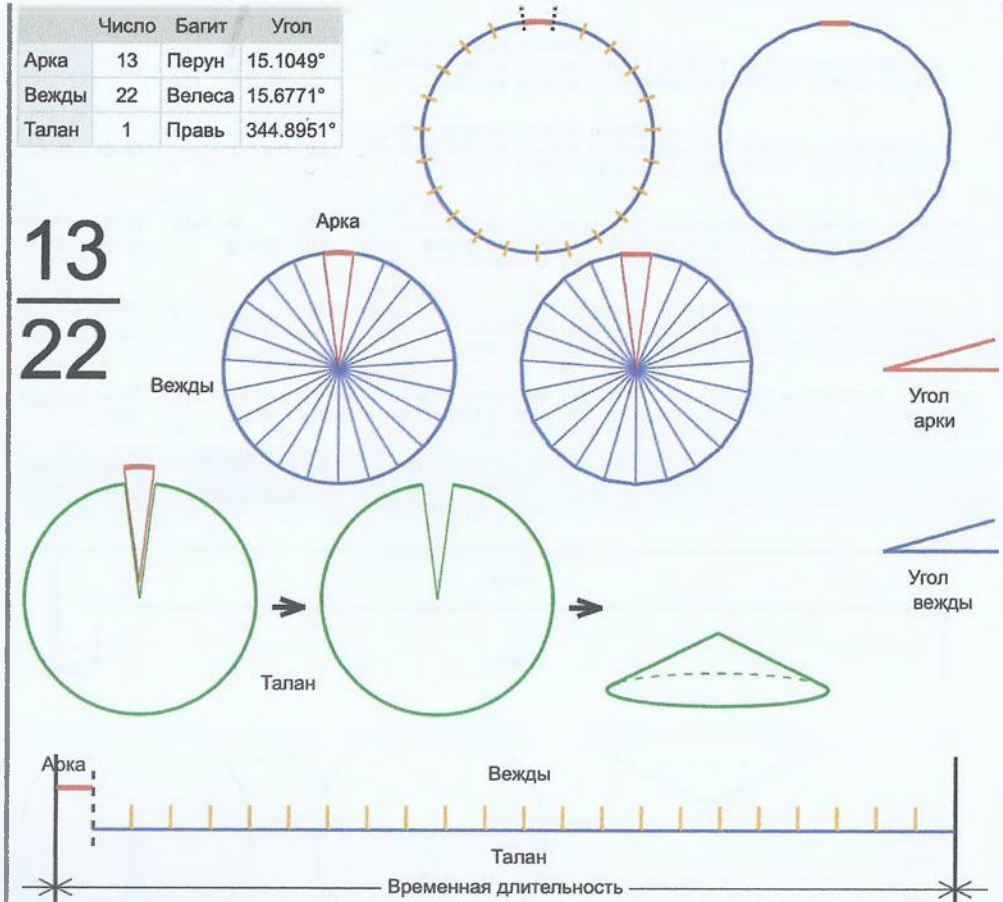

Врем. длит.	Серед. арки	Длительности			Вехи
		Арка	Вежда	Затяг.	
Лето	21/06 12:30	15 дн 7 ч	15 дн 21 ч	5 ч 31 м	29/06 04:24, 15/07 02:08, 30/07 23:52, 15/08 21:36, 31/08 19:20, 16/09 17:04, 02/10 14:49, 18/10 12:33, 03/11 10:17, 19/11 08:01, 05/12 05:45, 21/12 03:30, 06/01 01:14, 21/01 22:58, 06/02 20:42, 22/02 18:26, 10/03 16:10, 26/03 13:55, 11/04 11:39, 27/04 09:23, 13/05 07:07, 29/05 04:51, 14/06 02:35
Месяц	21/07 12:30	1 дн 6 ч	1 дн 7 ч	27 м 11 с	22/07 03:36, 23/07 10:57, 24/07 18:18, 26/07 01:40, 27/07 09:01, 28/07 16:22, 29/07 23:43, 31/07 07:05, 01/08 14:26, 02/08 21:47, 04/08 05:08, 05/08 12:30, 06/08 19:51, 08/08 03:12, 09/08 10:33, 10/08 17:54, 12/08 01:16, 13/08 08:37, 14/08 15:58, 15/08 23:19, 17/08 06:41, 18/08 14:02, 19/08 21:23
Шест дница	27/06 12:30	6 ч 2 м	6 ч 16 м	5 м 26 с	27/06 15:31, 27/06 21:47, 28/06 04:03, 28/06 10:20, 28/06 16:36, 28/06 22:52, 29/06 05:08, 29/06 11:25, 29/06 17:41, 29/06 23:57, 30/06 06:13, 30/06 12:30, 30/06 18:46, 01/07 01:02, 01/07 07:18, 01/07 13:34, 01/07 19:51, 02/07 02:07, 02/07 08:23, 02/07 14:39, 02/07 20:56, 03/07 03:12, 03/07 09:28
Сутки	12:30	1 ч	1 ч 2 м	54 с	13:00:12, 14:02:55, 15:05:37, 16:08:20, 17:11:02, 18:13:45, 19:16:27, 20:19:10, 21:21:52, 22:24:35, 23:27:17, 00:30:00, 01:32:42, 02:35:24, 03:38:07, 04:40:49, 05:43:32, 06:46:14, 07:48:57, 08:51:39, 09:54:22, 10:57:04, 11:59:47