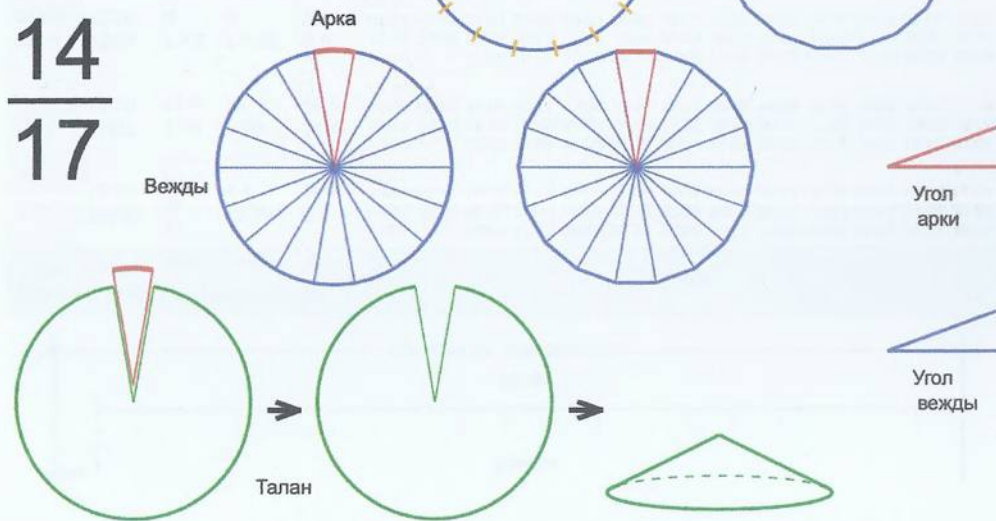

Сутки	12:30	1 ч 29 м	1 ч 20 с	13:14:34, 14:44:37, 16:14:41, 17:44:44, 19:14:48, 20:44:51, 22:14:54, 23:44:58, 01:15:01, 02:45:05, 04:15:08, 05:45:12, 07:15:15, 08:45:18, 10:15:22, 11:45:25

Арка	14	Матрица	18.9683°
Вежды	17	Хоро	20.0198°
Талан	1	Правь	340.3361°

14
17

Врем. длит.	Серед. арки	Длительности			Вехи
		Арка	Вежда	Затяг.	
Лето	21/06 12:30	19 дн 22 ч	20 дн 7 ч	7 ч 10 м	01/07 11:54, 21/07 19:23, 11/08 02:52, 31/08 10:21, 20/09 17:50, 11/10 01:18, 31/10 08:47, 20/11 16:16, 10/12 23:45, 31/12 07:14, 20/01 14:43, 09/02 22:12, 02/03 05:41, 22/03 13:09, 11/04 20:38, 02/05 04:07, 22/05 11:36, 11/06 19:05
Месяц	21/07 12:30	1 дн 15 ч	1 дн 16 ч	35 м 24 с	22/07 08:09, 24/07 00:12, 25/07 16:14, 27/07 08:16, 29/07 00:19, 30/07 16:21, 01/08 08:24, 03/08 00:26, 04/08 16:28, 06/08 08:31, 08/08 00:33, 09/08 16:35, 11/08 08:38, 13/08 00:40, 14/08 16:43, 16/08 08:45, 18/08 00:47, 19/08 16:50
Шест. дница	27/06 12:30	7 ч 51 м	8 ч	7 м 5 с	27/06 16:25, 28/06 00:26, 28/06 08:26, 28/06 16:27, 29/06 00:27, 29/06 08:28, 29/06 16:28, 30/06 00:29, 30/06 08:29, 30/06 16:30, 01/07 00:30, 01/07 08:31, 01/07 16:31, 02/07 00:32, 02/07 08:32, 02/07 16:33, 03/07 00:33, 03/07 08:34
Сутки	12:30	1 ч 18 м	1 ч 20 м	1 м 11 с	13:09:19, 14:29:24, 15:49:29, 17:09:33, 18:29:38, 19:49:43, 21:09:48, 22:29:52, 23:49:57, 01:10:02, 02:30:07, 03:50:11, 05:10:16, 06:30:21, 07:50:26, 09:10:30, 10:30:35, 11:50:40
Час	13:30	3 м 17 с	3 м 20 с	3 с	13:31:38, 13:34:58, 13:38:18, 13:41:38, 13:44:59, 13:48:19, 13:51:39, 13:54:59, 13:58:19, 14:01:40, 14:05:00, 14:08:20, 14:11:40, 14:15:00, 14:18:21, 14:21:41, 14:25:01, 14:28:21

Сутки	12:30	1 ч 23 м	1 м 15 с	00:30:00, 01:54:46, 03:19:33, 04:44:19, 06:09:06, 07:33:53, 08:58:39, 10:23:26, 11:48:12

Арка	14	Матрица	18.9683°
Вежды	18	Лада	18.9683°
Талан	1	Правь	341.4286°

14
18