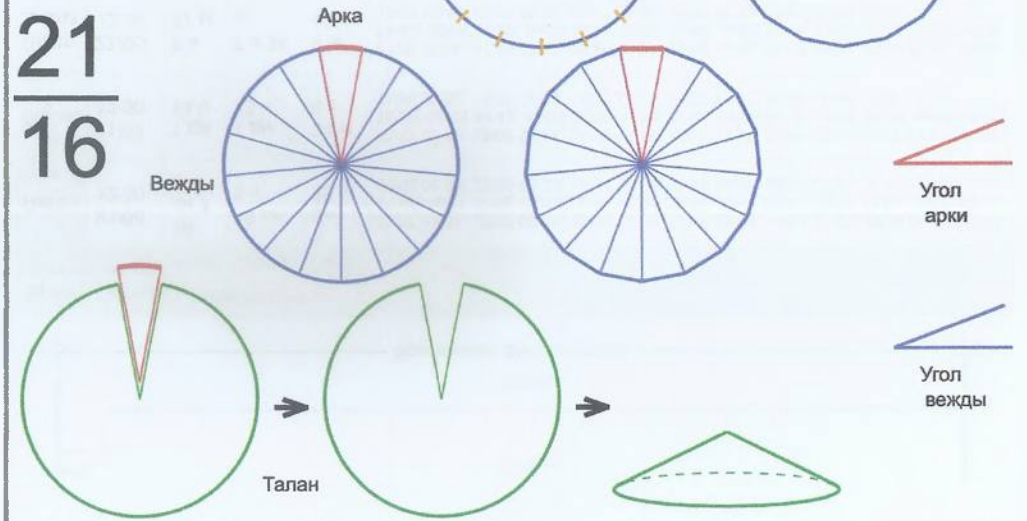

Врем. длит.	Серед. арки	Длительности			Вехи
		Арка	Вежда	Затяг.	
Лето	21/06 12:30	21 дн 17 ч	21 дн 11 ч	7 ч 43 м	02/07 09:23, 23/07 20:39, 14/08 07:55, 04/09 19:10, 26/09 06:26, 17/10 17:42, 08/11 04:58, 29/11 16:14, 21/12 03:30, 11/01 14:45, 02/02 02:01, 23/02 13:17, 17/03 00:33, 07/04 11:49, 28/04 23:04, 20/05 10:20, 10/06 21:36
Месяц	21/07 12:30	1 дн 18 ч	1 дн 18 ч	38 м 5 с	22/07 09:55, 24/07 04:15, 25/07 22:34, 27/07 16:53, 29/07 11:12, 31/07 05:32, 01/08 23:51, 03/08 18:10, 05/08 12:30, 07/08 06:49, 09/08 01:08, 10/08 19:27, 12/08 13:47, 14/08 08:06, 16/08 02:25, 17/08 20:45, 19/08 15:04
Шест дница	27/06 12:30	8 ч 34 м	8 ч 27 м	7 м 37 с	27/06 16:47, 28/06 01:15, 28/06 09:42, 28/06 18:10, 29/06 02:38, 29/06 11:06, 29/06 19:34, 30/06 04:02, 30/06 12:30, 30/06 20:57, 01/07 05:25, 01/07 13:53, 01/07 22:21, 02/07 06:49, 02/07 15:17, 02/07 23:45, 03/07 08:12
Сутки	12:30	1 ч 25 м	1 ч 24 м	1 м 16 с	13:12:51, 14:37:30, 16:02:08, 17:26:47, 18:51:25, 20:16:04, 21:40:42, 23:05:21, 00:30:00, 01:54:38, 03:19:17, 04:43:55, 06:08:34, 07:33:12, 08:57:51, 10:22:30, 11:47:08
Час	13:30	3 м 34 с	3 м 32 с	3 с	13:31:47, 13:35:18, 13:38:50, 13:42:21, 13:45:53, 13:49:25, 13:52:56, 13:56:28, 14:00:00, 14:03:31, 14:07:03, 14:10:34, 14:14:06, 14:17:38, 14:21:09, 14:24:41, 14:28:12