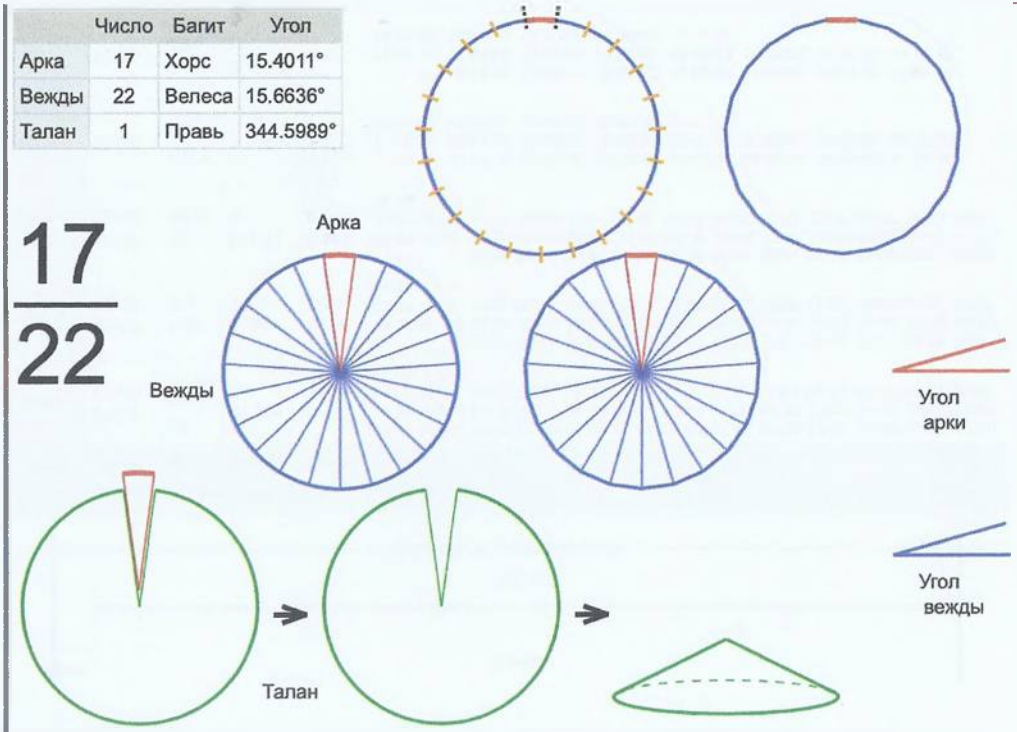

	Число	Багит	Угол
Арка	17	Хорс	15.4011°
Вежды	22	Велеса	15.6636°
Талан	1	Правь	344.5989°

17
22

Врем. длит.	Серед. арки	Длительности			Вехи
		Арка	Вежда	Затяг.	
Лето	21/06 12:30	15 дн 15 ч	15 дн 21 ч	5 ч 37 м	29/06 08:00, 15/07 05:24, 31/07 02:49, 16/08 00:13, 31/08 21:38, 16/09 19:02, 02/10 16:27, 18/10 13:51, 03/11 11:16, 19/11 08:40, 05/12 06:05, 21/12 03:30, 06/01 00:54, 21/01 22:19, 06/02 19:43, 22/02 17:08, 10/03 14:32, 26/03 11:57, 11/04 09:21, 27/04 06:46, 13/05 04:10, 29/05 01:35, 13/06 22:59
Месяц	21/07 12:30	1 дн 6 ч	1 дн 7 ч	27 м 43 с	22/07 03:54, 23/07 11:13, 24/07 18:33, 26/07 01:52, 27/07 09:12, 28/07 16:32, 29/07 23:51, 31/07 07:11, 01/08 14:31, 02/08 21:50, 04/08 05:10, 05/08 12:30, 06/08 19:49, 08/08 03:09, 09/08 10:28, 10/08 17:48, 12/08 01:08, 13/08 08:27, 14/08 15:47, 15/08 23:07, 17/08 06:26, 18/08 13:46, 19/08 21:05
Шест дница	27/06 12:30	6 ч 9 м	6 ч 15 м	5 м 33 с	27/06 15:34, 27/06 21:50, 28/06 04:06, 28/06 10:22, 28/06 16:38, 28/06 22:54, 29/06 05:10, 29/06 11:26, 29/06 17:42, 29/06 23:58, 30/06 06:14, 30/06 12:30, 30/06 18:45, 01/07 01:01, 01/07 07:17, 01/07 13:33, 01/07 19:49, 02/07 02:05, 02/07 08:21, 02/07 14:37, 02/07 20:53, 03/07 03:09, 03/07 09:25
Сутки	12:30	1 ч 1 м	1 ч 2 м	55 с	13:00:48, 14:03:27, 15:06:06, 16:08:45, 17:11:25, 18:14:04, 19:16:43, 20:19:22, 21:22:02, 22:24:41, 23:27:20, 00:30:00, 01:32:39, 02:35:18, 03:37:57, 04:40:37, 05:43:16, 06:45:55, 07:48:34, 08:51:14, 09:53:53, 10:56:32, 11:59:11