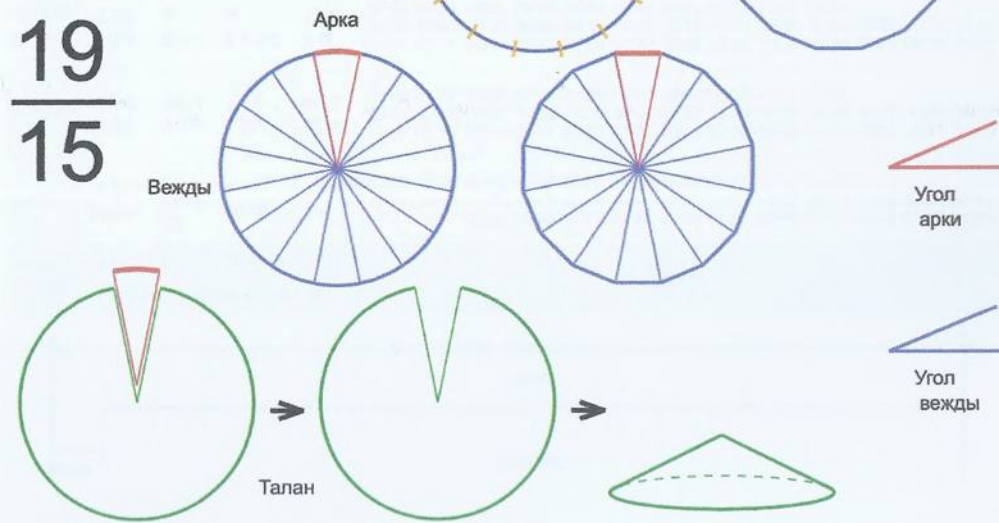

Сутки 12:30 1 ч 1 ч 42 1 м 13:22:26, 15:25:09, 16:47:51, 18:30:33, 20:13:15, 21:55:57, 23:38:39, 01:21:20, 03:04:02, 04:46:44, 06:29:26, 08:12:08, 09:54:50, 11:37:31

Арка	19	Стрибыл	29.7308°
Вежды	15	Свентовит	22.4842°
Талан	1	Правь	337.2632°

19
15

Врем. длит.	Серед. арки	Длительности			Вехи
		Арка	Вежда	Затяг.	
Лето	21/06 12:30	23 дн 1 ч	22 дн 19 ч	8 ч 12 м	03/07 01:19, 25/07 20:48, 17/08 16:18, 09/09 11:47, 02/10 07:16, 25/10 02:46, 16/11 22:15, 09/12 17:45, 01/01 13:14, 24/01 08:44, 16/02 04:13, 10/03 23:43, 02/04 19:12, 25/04 14:41, 18/05 10:11, 10/06 05:40
Месяц	21/07 12:30	1 дн 21 ч	1 дн 20 ч	40 м 28 с	22/07 11:14, 24/07 08:12, 26/07 05:10, 28/07 02:08, 29/07 23:06, 31/07 20:04, 02/08 17:02, 04/08 14:00, 06/08 10:59, 08/08 07:57, 10/08 04:55, 12/08 01:53, 13/08 22:51, 15/08 19:49, 17/08 16:47, 19/08 13:45
Шест дница	27/06 12:30	9 ч 5 м	8 ч 59 м	8 м 6 с	27/06 17:02, 28/06 02:02, 28/06 11:02, 28/06 20:01, 29/06 05:01, 29/06 14:00, 29/06 23:00, 30/06 08:00, 30/06 16:59, 01/07 01:59, 01/07 10:59, 01/07 19:58, 02/07 04:58, 02/07 13:57, 02/07 22:57, 03/07 07:57
Сутки	12:30	1 ч 30 м	1 ч 29 м	1 м 21 с	13:15:28, 14:45:24, 16:15:20, 17:45:17, 19:15:13, 20:45:09, 22:15:05, 23:45:01, 01:14:58, 02:44:54, 04:14:50, 05:44:46, 07:14:42, 08:44:39, 10:14:35, 11:44:31
Час	13:30	3 м 47 с	3 м 45 с	3 с	13:31:53, 13:35:38, 13:39:23, 13:43:08, 13:46:53, 13:50:37, 13:54:22, 13:58:07, 14:01:52, 14:05:37, 14:09:22, 14:13:06, 14:16:51, 14:20:36, 14:24:21, 14:28:06

Сутки 12:30 37 м 26 с 02:05:53, 03:41:47, 05:17:41, 06:53:35, 08:29:29, 10:05:22, 11:41:16

Арка	19	Стрибыл	21.3158°
Вежды	16	Мара	21.1678°
Талан	1	Правь	338.6842°

19
16