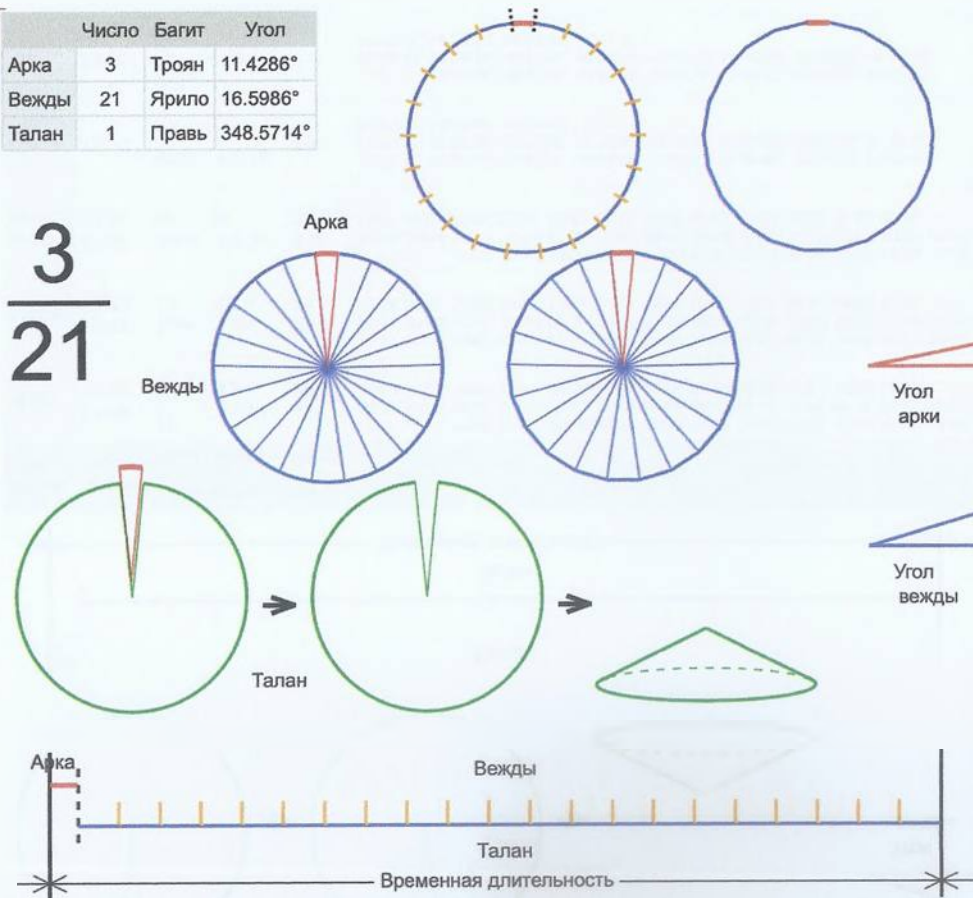

Число	Багит	Угол
Арка	3	Троян	11.4286°
Вежды	21	Ярило	16.5986°
Талан	1	Правь	348.5714°

3
—
21

Врем. длит.	Серед. арки	Длительности			Вехи
		Арка	Вежда	Затяг.	
Лето	21/06 12:30	11 дн 14 ч	16 дн 20 ч	4 ч 10 м	27/06 07:38, 14/07 03:49, 30/07 23:59, 16/08 20:10, 02/09 16:21, 19/09 12:31, 06/10 08:42, 23/10 04:52, 09/11 01:03, 25/11 21:14, 12/12 17:24, 29/12 13:35, 15/01 09:45, 01/02 05:56, 18/02 02:07, 06/03 22:17, 23/03 18:28, 09/04 14:38, 26/04 10:49, 13/05 07:00, 30/05 03:10, 15/06 23:21
Месяц	21/07 12:30	22 ч 51 м	1 дн 9 ч	20 м 34 с	21/07 23:55, 23/07 09:07, 24/07 18:19, 26/07 03:31, 27/07 12:43, 28/07 21:54, 30/07 07:06, 31/07 16:18, 02/08 01:30, 03/08 10:42, 04/08 19:54, 06/08 05:05, 07/08 14:17, 08/08 23:29, 10/08 08:41, 11/08 17:53, 13/08 03:05, 14/08 12:16, 15/08 21:28, 17/08 06:40, 18/08 15:52, 20/08 01:04
Шест дница	27/06 12:30	4 ч 34 м	6 ч 38 м	4 м 7 с	27/06 14:47, 27/06 21:25, 28/06 04:03, 28/06 10:42, 28/06 17:20, 28/06 23:58, 29/06 06:37, 29/06 13:15, 29/06 19:54, 30/06 02:32, 30/06 09:10, 30/06 15:49, 30/06 22:27, 01/07 05:05, 01/07 11:44, 01/07 18:22, 02/07 01:01, 02/07 07:39, 02/07 14:17, 02/07 20:56, 03/07 03:34, 03/07 10:12
Сутки	12:30	45 м 43 с	1 ч 6 м	41 с	12:52:51, 13:59:15, 15:05:38, 16:12:02, 17:18:26, 18:24:49, 19:31:13, 20:37:37, 21:44:00, 22:50:24, 23:56:48, 01:03:11, 02:09:35, 03:15:59, 04:22:22, 05:28:46, 06:35:10, 07:41:33, 08:47:57, 09:54:21, 11:00:44, 12:07:08
		1 м	2 м 46 с	2 с	13:30:57, 13:33:43, 13:36:29, 13:39:15, 13:42:01, 13:44:47, 13:47:33, 13:50:19, 13:53:05, 13:55:51, 13:58:37, 14:01:23, 14:04:09, 14:06:54, 14:09:40, 14:12:26

	Число	Багит	Угол
Арка	3	Троян	10.9091°
Вежды	22	Велеса	15.8678°
Талан	1	Правь	349.0909°

3
—
22