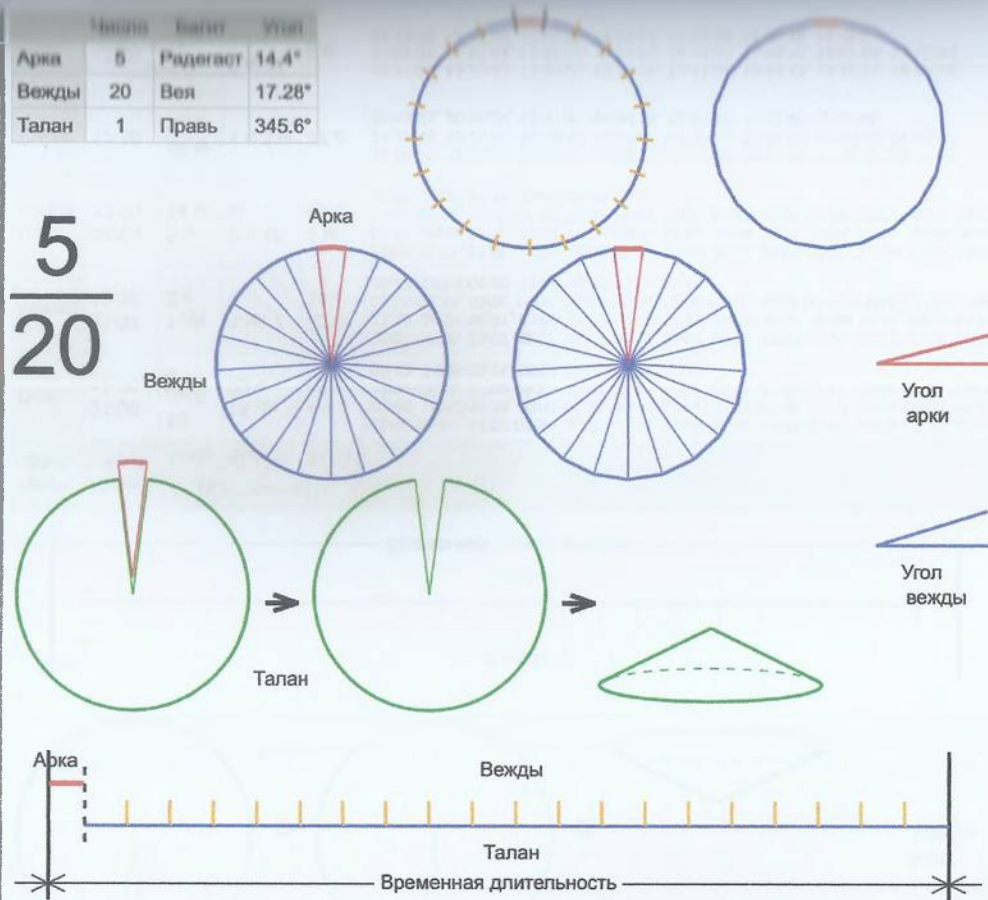

Врем. длит.	Серед. арки	Длительности			Вехи
		Арка	Вежда	Затяг.	
Лето	21/06 12:30	14 дн 14 ч	17 дн 12 ч	5 ч 15 м	28/06 19:49, 16/07 08:35, 02/08 21:21, 20/08 10:07, 06/09 22:53, 24/09 11:39, 12/10 00:25, 29/10 13:11, 16/11 01:57, 03/12 14:43, 21/12 03:30, 07/01 16:16, 25/01 05:02, 11/02 17:48, 01/03 06:34, 18/03 19:20, 05/04 08:06, 22/04 20:52, 10/05 09:38, 27/05 22:24, 14/06 11:10
Месяц	21/07 12:30	1 дн 4 ч	1 дн 10 ч	25 м 55 с	22/07 02:54, 23/07 13:27, 25/07 00:01, 26/07 10:34, 27/07 21:08, 29/07 07:42, 30/07 18:15, 01/08 04:49, 02/08 15:22, 04/08 01:56, 05/08 12:30, 06/08 23:03, 08/08 09:37, 09/08 20:10, 11/08 06:44, 12/08 17:18, 14/08 03:51, 15/08 14:25, 17/08 00:58, 18/08 11:32, 19/08 22:06
Шест дница	27/06 12:30	5 ч 45 м	6 ч 54 м	5 м 11 с	27/06 15:22, 27/06 22:17, 28/06 05:12, 28/06 12:06, 28/06 19:01, 29/06 01:56, 29/06 08:51, 29/06 15:45, 29/06 22:40, 30/06 05:35, 30/06 12:30, 30/06 19:24, 01/07 02:19, 01/07 09:14, 01/07 16:08, 01/07 23:03, 02/07 05:58, 02/07 12:53, 02/07 19:47, 03/07 02:42, 03/07 09:37
Сутки	12:30	57 м 36 с	1 ч 9 м	52 с	12:58:48, 14:07:55, 15:17:02, 16:26:09, 17:35:16, 18:44:24, 19:53:31, 21:02:38, 22:11:45, 23:20:52, 00:30:00, 01:39:07, 02:48:14, 03:57:21, 05:06:28, 06:15:36, 07:24:43, 08:33:50, 09:42:57, 10:52:04, 12:01:12
Час	13:30	2 м 24 с	2 м 53 с	2 с	13:31:12, 13:34:04, 13:36:57, 13:39:50, 13:42:43, 13:45:36, 13:48:28, 13:51:21, 13:54:14, 13:57:07, 14:00:00, 14:02:52, 14:05:45, 14:08:38, 14:11:31, 14:14:24, 14:17:16, 14:20:09, 14:23:02, 14:25:55, 14:28:48