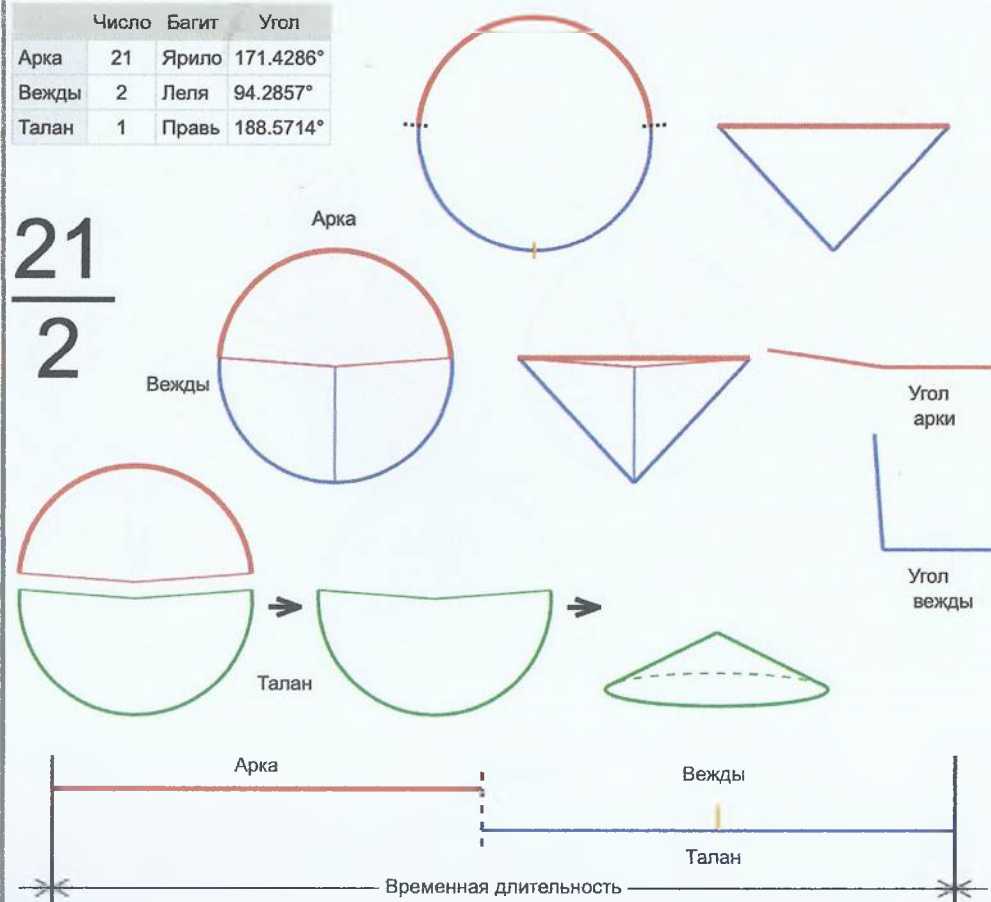

Врем. длит.	Серед. арки	Длительности			Вежи
		Арка	Вежда	Затяг.	
Лето	21/06 12:30	173 дн 22 ч	95 дн 15 ч	1 дн 10 ч	16/09 11:38, 21/12 03:30, 26/03 19:21
Месяц	21/07 12:30	14 дн 6 ч	7 дн 20 ч	2 ч 49 м	28/07 15:55, 05/08 12:30, 13/08 09:04
Шест дница	27/06 12:30	2 дн 20 ч	1 дн 13 ч	33 м 57 с	28/06 22:47, 30/06 12:30, 02/07 02:12
Сутки	12:30	11 ч 25 м	6 ч 17 м	5 м 39 с	18:12:51, 00:30:00, 06:47:08