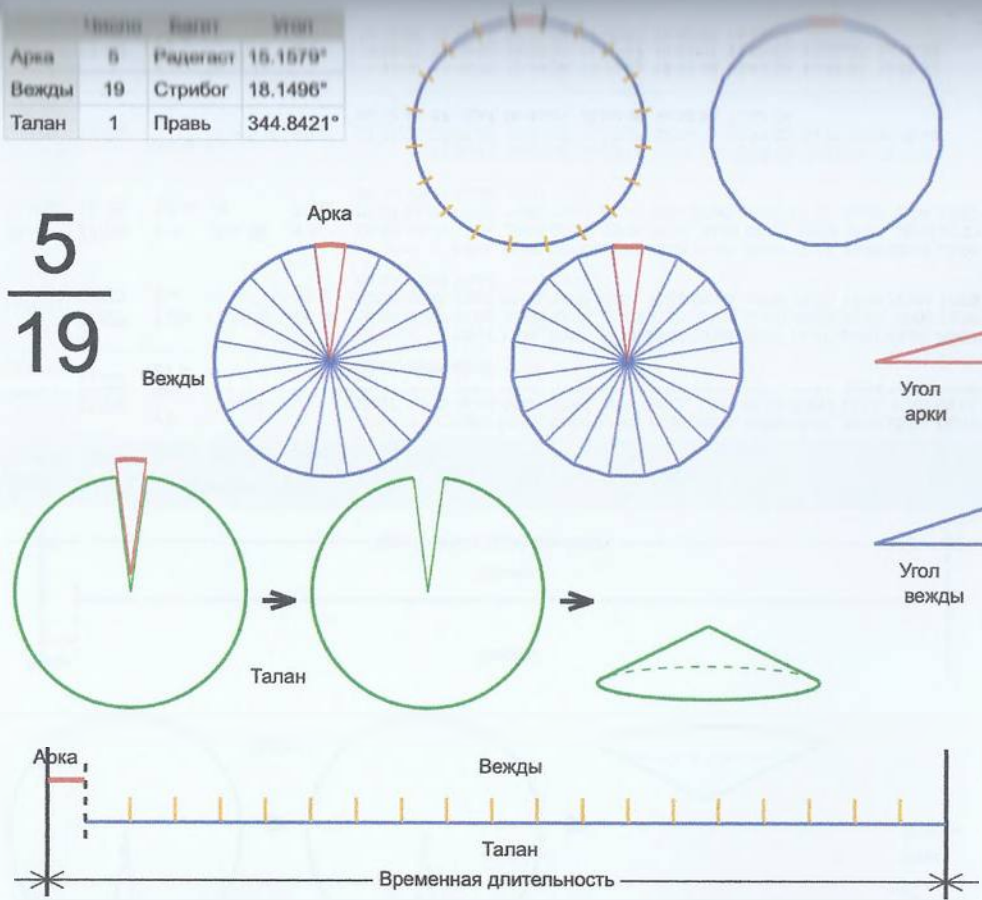

Час 13:30 2 м 49 с 3 м 22 с 3 с

13:31:24, 13:34:46, 13:38:08, 13:41:30, 13:44:51, 13:48:13, 13:51:35, 13:54:57, 13:58:19, 14:01:40, 14:05:02, 14:08:24, 14:11:46, 14:15:08, 14:18:29, 14:21:51, 14:25:13, 14:28:35

Число	Высот	Угол
Арка	5	Радегаост 16.1679°
Вежды	19	Стрибог 18.1496°
Талан	1	Правь 344.8421°

5
19

Врем. длит.	Серед. арки	Длительности			Вехи
		Арка	Вежда	Затяг.	
Лето	21/06 12:30	15 дн 9 ч	18 дн 9 ч	5 ч 32 м	29/06 06:02, 17/07 14:59, 05/08 00:55, 23/08 10:52, 10/09 20:49, 29/09 06:45, 17/10 16:42, 05/11 02:38, 23/11 12:35, 11/12 22:31, 30/12 06:28, 17/01 18:24, 05/02 04:21, 23/02 14:17, 14/03 00:14, 01/04 10:10, 19/04 20:07, 08/05 06:04, 26/05 16:00, 14/06 01:57
Месяц	21/07 12:30	1 дн 6 ч	1 дн 12 ч	27 м 17 с	22/07 03:39, 23/07 15:57, 25/07 04:15, 26/07 16:33, 28/07 04:51, 29/07 17:09, 31/07 05:27, 01/08 17:45, 03/08 06:03, 04/08 18:21, 06/08 06:38, 07/08 18:56, 09/08 07:14, 10/08 19:32, 12/08 07:50, 13/08 20:08, 15/08 08:26, 16/08 20:44, 18/08 09:02, 19/08 21:20
Шест дница	27/06 12:30	6 ч 3 м	7 ч 15 м	5 м 27 с	27/06 15:31, 27/06 22:47, 28/06 06:03, 28/06 13:18, 28/06 20:34, 29/06 03:49, 29/06 11:05, 29/06 18:21, 30/06 01:36, 30/06 08:52, 30/06 16:07, 30/06 23:23, 01/07 06:38, 01/07 13:54, 01/07 21:10, 02/07 04:25, 02/07 11:41, 02/07 18:56, 03/07 02:12, 03/07 09:28
Сутки	12:30	1 ч	1 ч 12 м	55 с	13:00:18, 14:12:54, 15:25:30, 16:38:06, 17:50:42, 19:03:18, 20:15:54, 21:28:30, 22:41:06, 23:53:42, 01:06:17, 02:18:53, 03:31:29, 04:44:05, 05:56:41, 07:09:17, 08:21:53, 09:34:29, 10:47:05, 11:59:41
Час	13:30	2 м 32 с	3 м 1 с	2 с	13:31:15, 13:34:17, 13:37:18, 13:40:20, 13:43:21, 13:46:23, 13:49:24, 13:52:26, 13:55:27, 13:58:29, 14:01:30, 14:04:32, 14:07:33, 14:10:35, 14:13:36, 14:16:38, 14:19:39, 14:22:41, 14:25:42, 14:28:44

Час 13:30 2 м 40 с 3 м 11 с 2 с

13:31:20, 13:34:31, 13:37:42, 13:40:53, 13:44:04, 13:47:15, 13:50:26, 13:53:37, 13:56:48, 14:00:00, 14:03:11, 14:06:22, 14:09:33, 14:12:44, 14:15:55, 14:19:06, 14:22:17, 14:25:28, 14:28:40

Число	Высот	Угол
Арка	5	Радегаост 14.4°
Вежды	20	Вейя 17.28°
Талан	1	Правь 345.6°

5
20