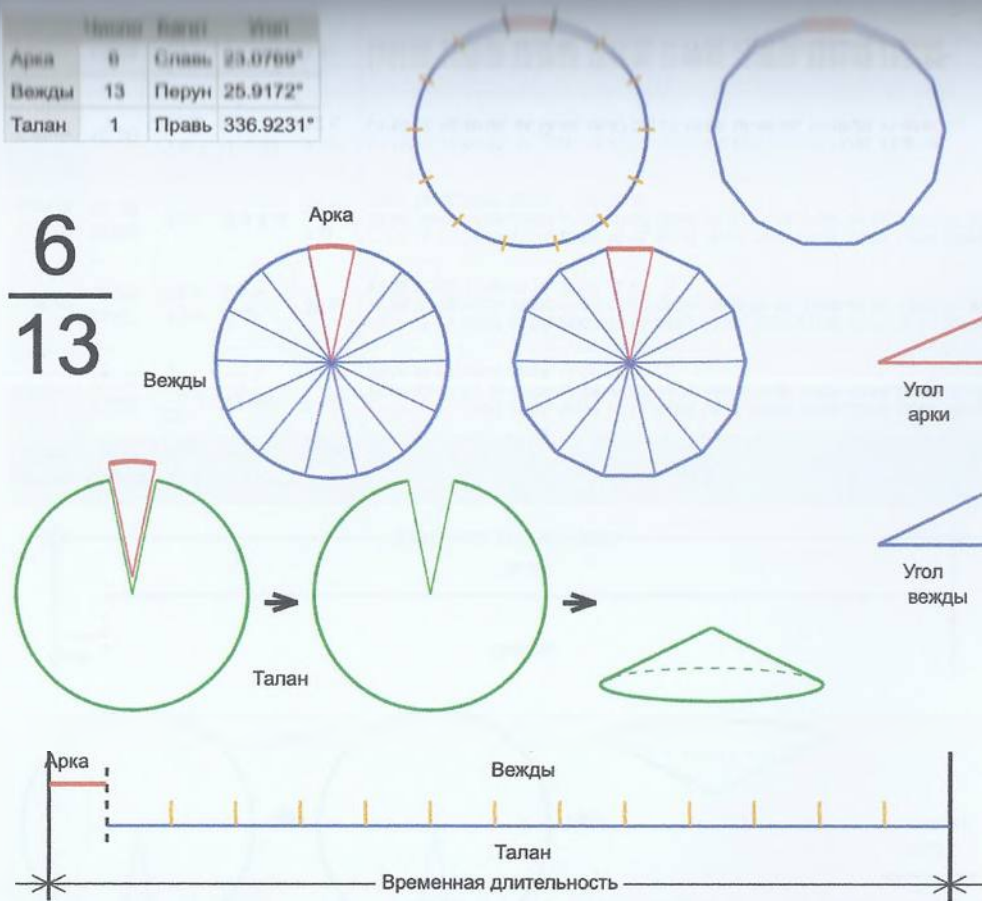

Час 13:30 4 м 33 с 5 м 2 с 4 с 13:32:16, 13:37:18, 13:42:21, 13:47:23, 13:52:26, 13:57:28, 14:02:31, 14:07:33, 14:12:36, 14:17:38, 14:22:41, 14:27:43

Число	Важ	Угол
Арка	0	Славь 23.0769°
Вежды	13	Перун 25.9172°
Талан	1	Правь 336.9231°

6
13

Врем. длит.	Серед. арки	Длительности			Вехи
		Арка	Вежда	Затяг.	
Лето	21/06 12:30	23 дн 9 ч	26 дн 7 ч	8 ч 25 м	03/07 05:27, 29/07 12:32, 24/08 19:37, 20/09 02:42, 16/10 09:47, 11/11 16:52, 07/12 23:57, 03/01 07:02, 29/01 14:07, 24/02 21:12, 23/03 04:17, 18/04 11:22, 14/05 18:27, 10/06 01:32
Месяц	21/07 12:30	1 дн 22 ч	2 дн 3 ч	41 м 32 с	22/07 11:34, 24/07 15:24, 26/07 19:14, 28/07 23:04, 31/07 02:54, 02/08 06:44, 04/08 10:34, 06/08 14:25, 08/08 18:15, 10/08 22:05, 13/08 01:55, 15/08 05:45, 17/08 09:35, 19/08 13:25
Шест дница	27/06 12:30	9 ч 13 м	10 ч 22 м	8 м 18 с	27/06 17:06, 28/06 03:28, 28/06 13:50, 29/06 00:12, 29/06 10:34, 29/06 20:56, 30/06 07:18, 30/06 17:41, 01/07 04:03, 01/07 14:25, 02/07 00:47, 02/07 11:09, 02/07 21:31, 03/07 07:53
Сутки	12:30	1 ч 32 м	1 ч 43 м	1 м 23 с	13:16:09, 14:59:49, 16:43:29, 18:27:09, 20:10:49, 21:54:29, 23:38:09, 01:21:50, 03:05:30, 04:49:10, 06:32:50, 08:16:30, 10:00:10, 11:43:50
Час	13:30	3 м 51 с	4 м 19 с	3 с	13:31:55, 13:36:14, 13:40:33, 13:44:52, 13:49:12, 13:53:31, 13:57:50, 14:02:09, 14:06:28, 14:10:47, 14:15:07, 14:19:26, 14:23:45, 14:28:04

Час 13:30 4 м 10 с 4 м 39 с 4 с 13:32:05, 13:36:44, 13:41:23, 13:46:02, 13:50:41, 13:55:20, 14:00:00, 14:04:39, 14:09:18, 14:13:57, 14:18:36, 14:23:15, 14:27:55

Число	Важ	Угол
Арка	0	Славь 21.4286°
Вежды	14	Магощь 24.1837°
Талан	1	Правь 338.5714°

6
14