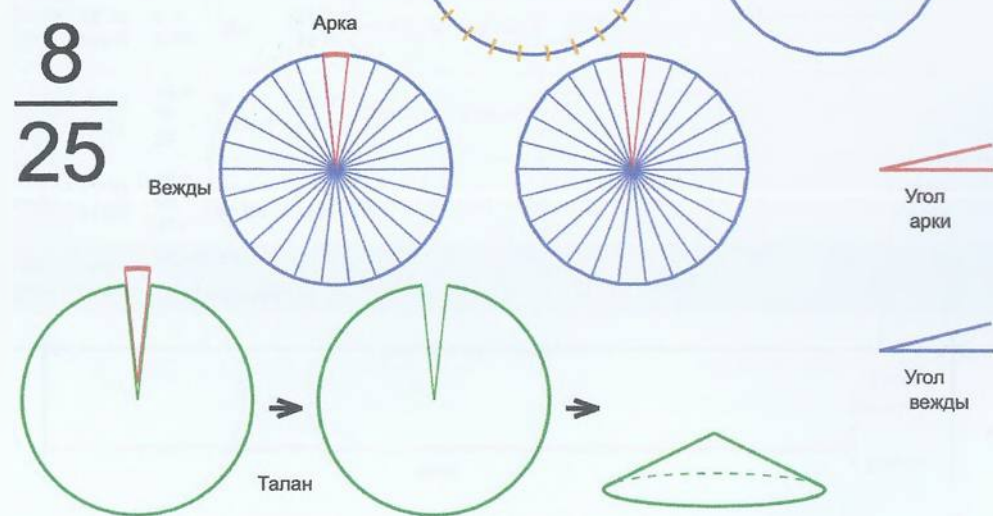

Час 13:30 2 м 2 м 31 2 с 13:31:08, 13:33:39, 13:36:09, 13:38:40, 13:41:10, 13:43:41, 13:46:11, 13:48:42, 13:51:13, 13:53:43, 13:56:14, 13:58:44, 14:01:15, 14:03:45, 14:06:16, 14:08:46, 14:11:17, 14:13:48, 14:16:18, 14:18:49, 14:21:19, 14:23:50, 14:26:21, 14:28:51

Час 13:30 2 м 2 м 25 2 с 13:31:05, 13:33:30, 13:35:54, 13:38:19, 13:40:43, 13:43:08, 13:45:32, 13:47:57, 13:50:21, 13:52:46, 13:55:10, 13:57:35, 14:00:00, 14:02:24, 14:04:49, 14:07:13, 14:09:38, 14:12:02, 14:14:27, 14:16:51, 14:19:16, 14:21:40, 14:24:05, 14:26:29, 14:28:53

Число	8	Вексы	12,6°
Арка	25	Кострома	13,896°
Вексы	1	Правь	347,4°

8
25

Врем. длит.	Серед. арки	Длительности			Вехи
		Арка	Векса	Затяг.	
Лето	21/06 12:30	12 дн 18 ч	14 дн 2 ч	4 ч 36 м	27/06 21:54, 12/07 00:16, 26/07 02:38, 09/08 05:00, 23/08 07:22, 06/09 09:44, 20/09 12:06, 04/10 14:28, 18/10 16:50, 01/11 19:12, 15/11 21:34, 29/11 23:56, 14/12 02:18, 28/12 04:41, 11/01 07:03, 25/01 09:25, 08/02 11:47, 22/02 14:09, 08/03 16:31, 22/03 18:53, 05/04 21:15, 19/04 23:37, 04/05 01:59, 18/05 04:21, 01/06 06:43, 15/06 09:05
Месяц	21/07 12:30	1 дн 1 ч	1 дн 3 ч	22 м 41 с	22/07 01:06, 23/07 04:53, 24/07 08:41, 25/07 12:28, 26/07 16:16, 27/07 20:03, 28/07 23:51, 30/07 03:38, 31/07 07:26, 01/08 11:13, 02/08 15:01, 03/08 18:48, 04/08 22:36, 06/08 02:23, 07/08 06:11, 08/08 09:58, 09/08 13:46, 10/08 17:33, 11/08 21:21, 13/08 01:08, 14/08 04:56, 15/08 08:43, 16/08 12:31, 17/08 16:18, 18/08 20:06, 19/08 23:54
Шест. дница	27/06 12:30	5 ч 2 м	5 ч 33 м	4 м 32 с	27/06 15:01, 27/06 20:34, 28/06 02:08, 28/06 07:41, 28/06 13:15, 28/06 18:48, 29/06 00:22, 29/06 05:55, 29/06 11:29, 29/06 17:02, 29/06 22:36, 30/06 04:09, 30/06 09:43, 30/06 15:16, 30/06 20:50, 01/07 02:23, 01/07 07:57, 01/07 13:30, 01/07 19:04, 02/07 00:37, 02/07 06:11, 02/07 11:44, 02/07 17:18, 02/07 22:51, 03/07 04:25, 03/07 09:58
Сутки	12:30	50 м 24 с	55 м 35 с	45 с	12:55:12, 13:50:47, 14:46:22, 15:41:57, 16:37:32, 17:33:07, 18:28:42, 19:24:17, 20:19:52, 21:15:27, 22:11:02, 23:06:37, 00:02:12, 00:57:47, 01:53:22, 02:48:57, 03:44:32, 04:40:07, 05:35:42, 06:31:17, 07:26:52, 08:22:27, 09:18:02, 10:13:37, 11:09:12, 12:04:48
Час	13:30	2 м 6 с	2 м 19 с	2 с	13:31:03, 13:33:21, 13:35:40, 13:37:59, 13:40:18, 13:42:37, 13:44:56, 13:47:15, 13:49:34, 13:51:53, 13:54:12, 13:56:31, 13:58:50, 14:01:09, 14:03:28, 14:05:47, 14:08:06, 14:10:25, 14:12:44, 14:15:03, 14:17:22, 14:19:41, 14:22:00, 14:24:19, 14:26:38, 14:28:57