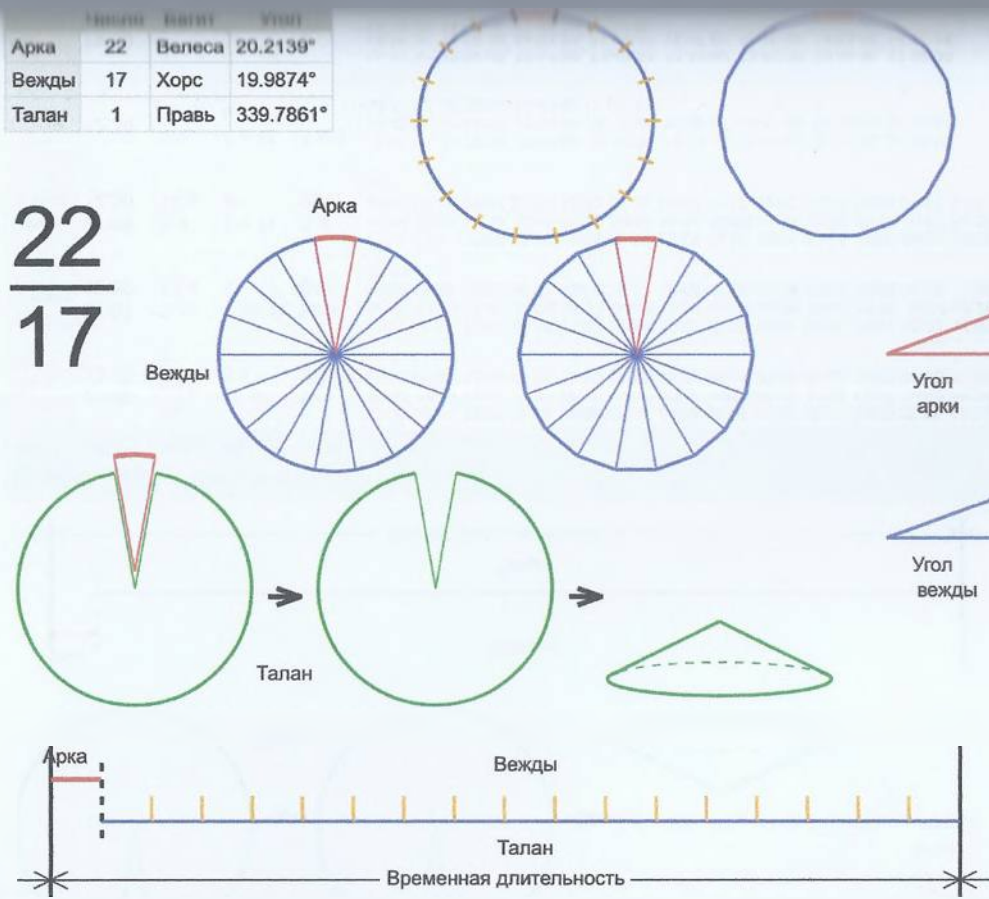

Арка	22	Велеса	20.2139°
Вежды	17	Хорс	19.9874°
Талан	1	Правь	339.7861°

22
17

Врем. длит.	Серед. арки	Длительности			Веги
		Арка	Вежда	Затяг.	
Лето	21/06 12:30	20 дн 12 ч	20 дн 6 ч	7 ч 18 м	01/07 18:36, 22/07 01:17, 11/08 07:59, 31/08 14:41, 20/09 21:22, 11/10 04:04, 31/10 10:45, 20/11 17:27, 11/12 00:09, 31/12 06:50, 20/01 13:32, 09/02 20:14, 02/03 02:55, 22/03 09:37, 11/04 16:18, 01/05 23:00, 22/05 05:42, 11/06 12:23
Месяц	21/07 12:30	1 дн 16 ч	1 дн 15 ч	35 м 59 с	22/07 08:42, 24/07 00:41, 25/07 16:39, 27/07 08:38, 29/07 00:36, 30/07 16:35, 01/08 08:33, 03/08 00:32, 04/08 16:30, 06/08 08:29, 08/08 00:27, 09/08 16:26, 11/08 08:24, 13/08 00:23, 14/08 16:21, 16/08 08:20, 18/08 00:18, 19/08 16:17
Шест дница	27/06 12:30	8 ч 5 м	7 ч 59 м	7 м 12 с	27/06 16:32, 28/06 00:32, 28/06 08:31, 28/06 16:31, 29/06 00:31, 29/06 08:31, 29/06 16:30, 30/06 00:30, 30/06 08:30, 30/06 16:29, 01/07 00:29, 01/07 08:29, 01/07 16:28, 02/07 00:28, 02/07 08:28, 02/07 16:28, 03/07 00:27, 03/07 08:27
Сутки	12:30	1 ч 20 м	1 ч 19 м	1 м 12 с	13:10:25, 14:30:22, 15:50:19, 17:10:16, 18:30:13, 19:50:10, 21:10:07, 22:30:04, 23:50:01, 01:09:58, 02:29:55, 03:49:52, 05:09:49, 06:29:46, 07:49:43, 09:09:40, 10:29:37, 11:49:34
Час	13:30	3 м 22 с	3 м 20 с	3 с	13:31:41, 13:35:00, 13:38:20, 13:41:40, 13:45:00, 13:48:20, 13:51:40, 13:55:00, 13:58:20, 14:01:39, 14:04:59, 14:08:19, 14:11:39, 14:14:59, 14:18:19, 14:21:39, 14:24:59, 14:28:18

Арка	22	Велеса	19.0809°
Вежды	18	Лада	18.9394°
Талан	1	Правь	340.9091°

22
18