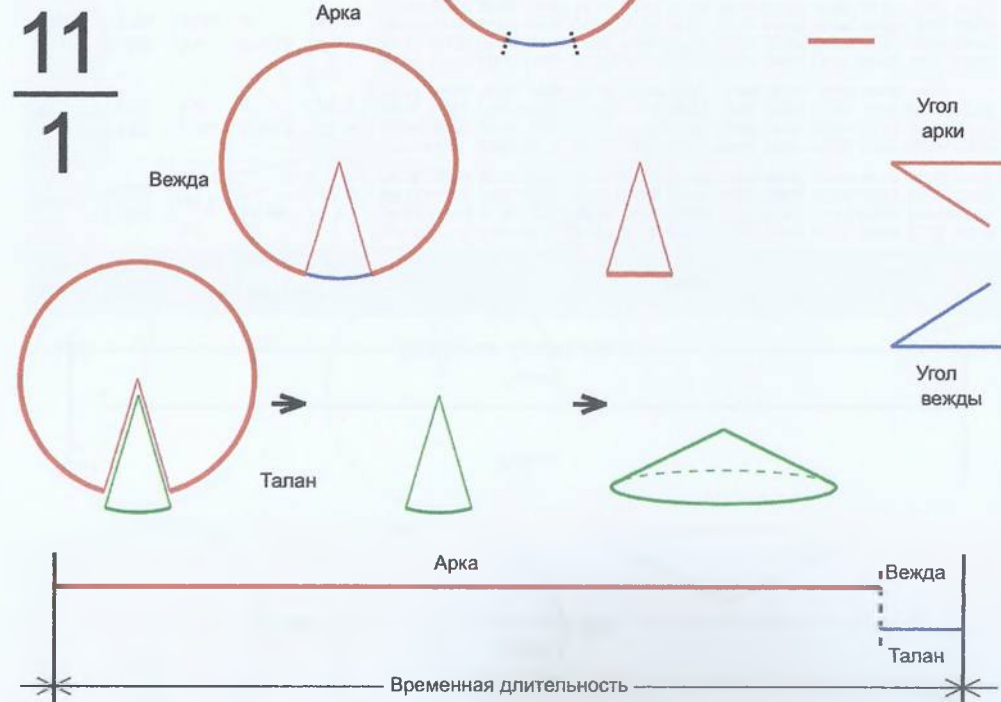

Число	Багит	Угол
Арка	11	Навь	327.2727°
Вежда	1	Правь	32.7273°
Талан	1	Правь	32.7273°

Врем. длит.	Серед. арки	Длительности			Вехи
		Арка	Вежда	Затяг.	
Лето	21/06 12:30	332 дн 1 ч	33 дн 4 ч	11 ч 57 м	04/12 13:02, 06/01 17:57
Месяц	21/07 12:30	27 дн 6 ч	2 дн 17 ч	58 м 55 с	04/08 03:46, 06/08 21:13
Шест дница	27/06 12:30	5 дн 10 ч	13 ч 5 м	11 м 47 с	30/06 05:57, 30/06 19:02
Сутки	12:30	21 ч 00 м	2 ч 10 м	1 м 00 с	01/04 00:00, 01/04 00:00

	Число	Багит	Угол
Арка	11	Навь	163.6364°
Вежды	2	Леля	98.1818°
Талан	1	Правь	196.3636°