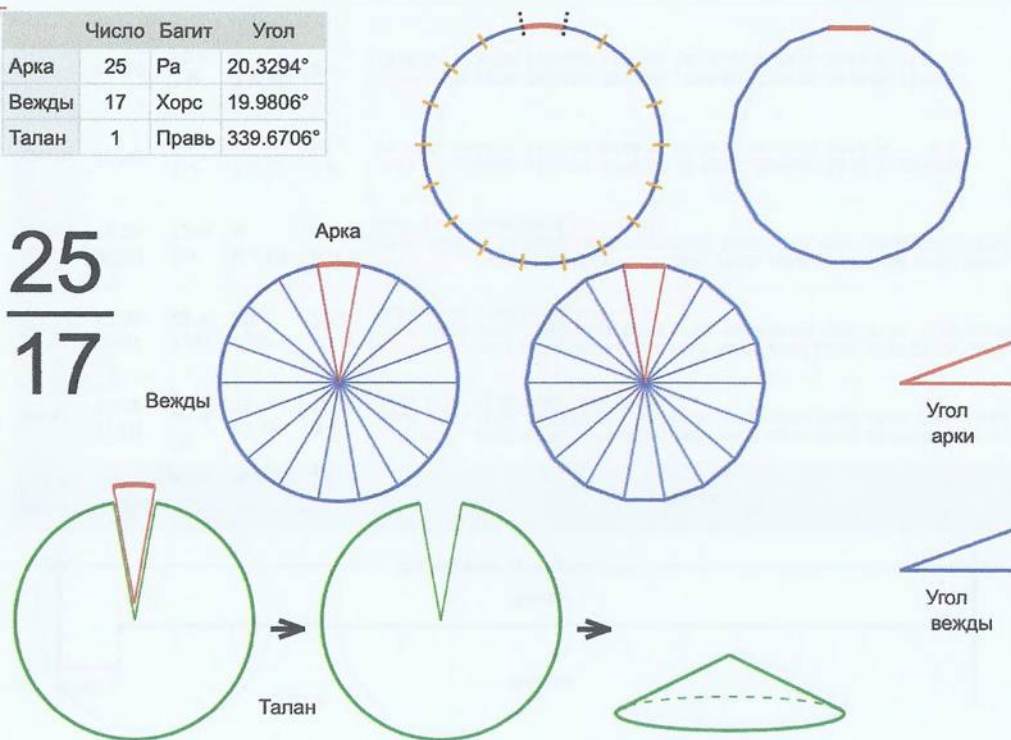

Число	Багит	Угол
Арка	25	Ра	20.3294°
Вежды	17	Хорс	19.9806°
Талан	1	Правь	339.6706°

25
17

Врем. длит.	Серед. арки	Длительности			Вехи
		Арка	Вежда	Затяг.	
Лето	21/06 12:30	20 дн 15 ч	20 дн 6 ч	7 ч 17 м	01/07 20:00, 22/07 02:32, 11/08 09:04, 31/08 15:35, 20/09 22:07, 11/10 04:39, 31/10 11:10, 20/11 17:42, 11/12 00:14, 31/12 06:45, 20/01 13:17, 09/02 19:49, 02/03 02:20, 22/03 08:52, 11/04 15:24, 01/05 21:55, 22/05 04:27, 11/06 10:59
Месяц	21/07 12:30	1 дн 16 ч	1 дн 15 ч	35 м 58 с	22/07 08:49, 24/07 00:47, 25/07 16:45, 27/07 08:42, 29/07 00:40, 30/07 16:38, 01/08 08:35, 03/08 00:33, 04/08 16:31, 06/08 08:28, 08/08 00:26, 09/08 16:24, 11/08 08:21, 13/08 00:19, 14/08 16:17, 16/08 08:14, 18/08 00:12, 19/08 16:10
Шест дница	27/06 12:30	8 ч 7 м	7 ч 59 м	7 м 12 с	27/06 16:33, 28/06 00:33, 28/06 08:33, 28/06 16:32, 29/06 00:32, 29/06 08:31, 29/06 16:31, 30/06 00:30, 30/06 08:30, 30/06 16:29, 01/07 00:29, 01/07 08:28, 01/07 16:28, 02/07 00:27, 02/07 08:27, 02/07 16:26, 03/07 00:26, 03/07 08:26
Сутки	12:30	1 ч 21 м	1 ч 19 м	1 м 12 с	13:10:39, 14:30:34, 15:50:30, 17:10:25, 18:30:20, 19:50:16, 21:10:11, 22:30:06, 23:50:02, 01:09:57, 02:29:53, 03:49:48, 05:09:43, 06:29:39, 07:49:34, 09:09:29, 10:29:25, 11:49:20

	Число	Багит	Угол
Арка	25	Ра	19.2°
Вежды	18	Лада	18.9333°
Талан	1	Правь	340.8°

25
18