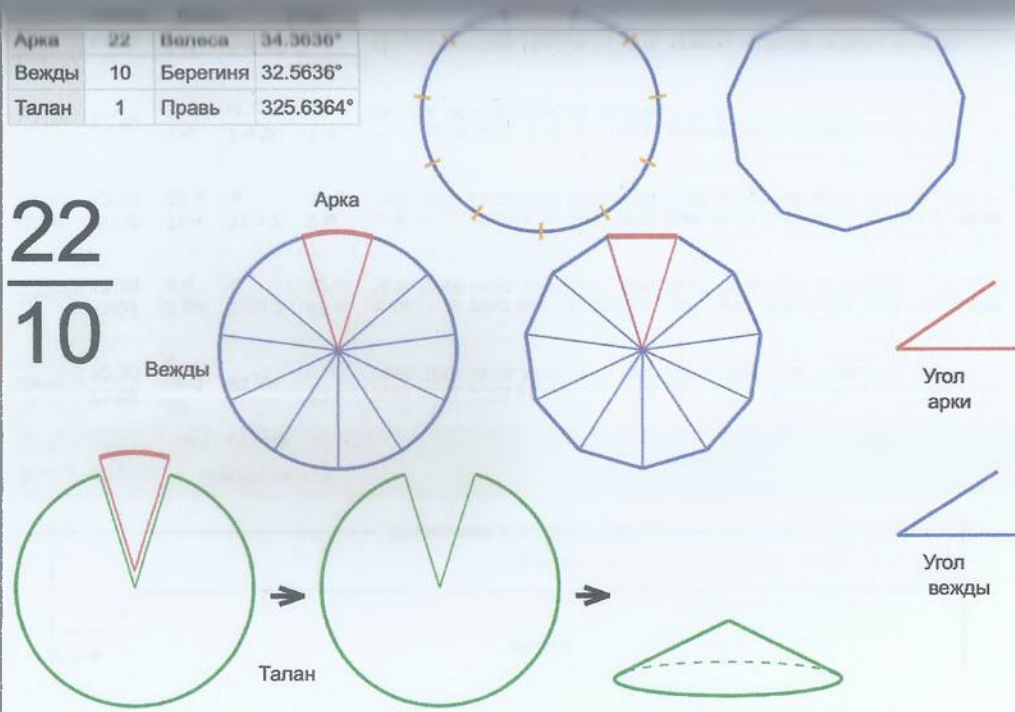

Врем. длит.	Серед. арки	Длительности			Вехи
		Арка	Вежда	Затяг.	
Лето	21/06 12:30	34 дн 20 ч	33 дн	11 ч 53 м	08/07 22:52, 10/08 23:48, 13/09 00:43, 16/10 01:39, 18/11 02:34, 21/12 03:30, 23/01 04:25, 25/02 05:20, 30/03 06:16, 02/05 07:11, 04/06 08:07
Месяц	21/07 12:30	2 дн 20 ч	2 дн 17 ч	58 м 37 с	22/07 22:51, 25/07 15:59, 28/07 09:07, 31/07 02:14, 02/08 19:22, 05/08 12:30, 08/08 05:37, 10/08 22:45, 13/08 15:52, 16/08 09:00, 19/08 02:08
Шест дница	27/06 12:30	13 ч 44 м	13 ч 1 м	11 м 43 с	27/06 19:22, 28/06 08:23, 28/06 21:25, 29/06 10:26, 29/06 23:28, 30/06 12:30, 01/07 01:31, 01/07 14:33, 02/07 03:34, 02/07 16:36, 03/07 05:37
Сутки	12:30	2 ч 17 м	2 ч 10 м	1 м 57 с	13:38:43, 15:48:58, 17:59:14, 20:09:29, 22:19:44, 00:30:00, 02:40:15, 04:50:30, 07:00:45, 09:11:01, 11:21:16
Час	13:30	5 м 44 с	5 м 26 с	5 с	13:32:51, 13:38:17, 13:43:43, 13:49:08, 13:54:34, 14:00:00, 14:05:25, 14:10:51, 14:16:16, 14:21:42, 14:27:08