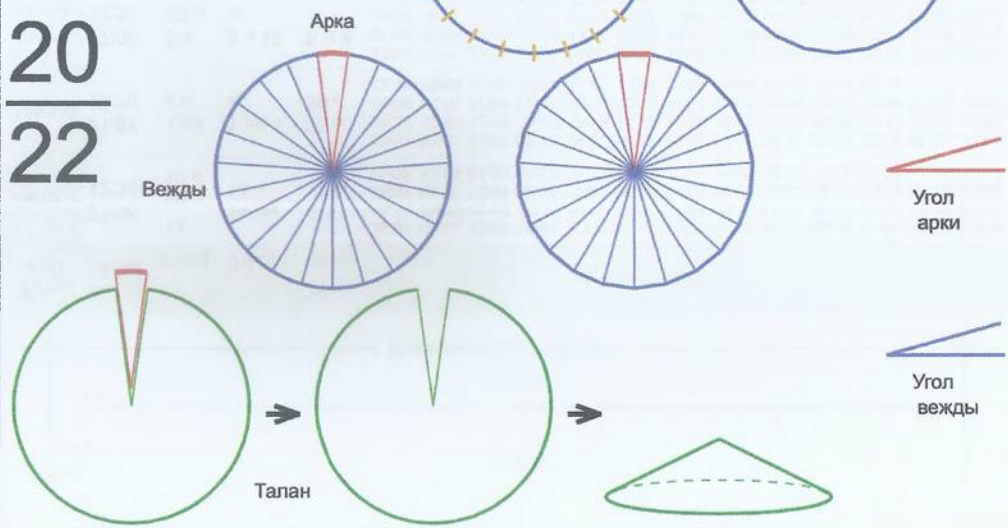

Врем. длит.	Серед. арки	Длительности			Вехи
		Арка	Вежда	Затяг.	
Лето	21/06 12:30	15 дн 18 ч	15 дн 21 ч	5 ч 40 м	29/06 09:45, 15/07 07:00, 31/07 04:15, 16/08 01:30, 31/08 22:45, 16/09 20:00, 02/10 17:15, 18/10 14:30, 03/11 11:45, 19/11 09:00, 05/12 06:15, 21/12 03:30, 06/01 00:44, 21/01 21:59, 06/02 19:14, 22/02 16:29, 10/03 13:44, 26/03 10:59, 11/04 08:14, 27/04 05:29, 13/05 02:44, 28/05 23:59, 13/06 21:14
Месяц	21/07 12:30	1 дн 7 ч	1 дн 7 ч	27 м 59 с	22/07 04:02, 23/07 11:21, 24/07 18:40, 26/07 01:59, 27/07 09:18, 28/07 16:36, 29/07 23:55, 31/07 07:14, 01/08 14:33, 02/08 21:52, 04/08 05:11, 05/08 12:30, 06/08 19:48, 08/08 03:07, 09/08 10:26, 10/08 17:45, 12/08 01:04, 13/08 08:23, 14/08 15:41, 15/08 23:00, 17/08 06:19, 18/08 13:38, 19/08 20:57
Шест дница	27/06 12:30	6 ч 13 м	6 ч 15 м	5 м 36 с	27/06 15:36, 27/06 21:52, 28/06 04:08, 28/06 10:23, 28/06 16:39, 28/06 22:55, 29/06 05:11, 29/06 11:26, 29/06 17:42, 29/06 23:58, 30/06 06:14, 30/06 12:30, 30/06 18:45, 01/07 01:01, 01/07 07:17, 01/07 13:33, 01/07 19:48, 02/07 02:04, 02/07 08:20, 02/07 14:36, 02/07 20:51, 03/07 03:07, 03/07 09:23
Сутки	12:30	1 ч 2 м м	1 ч 2 м	56 с	13:01:05, 14:03:43, 15:06:20, 16:08:58, 17:11:36, 18:14:13, 19:16:51, 20:19:29, 21:22:06, 22:24:44, 23:27:22, 00:30:00, 01:32:37, 02:35:15, 03:37:53, 04:40:30, 05:43:08, 06:45:46, 07:48:23, 08:51:01, 09:53:39, 10:56:16, 11:58:54
Час	13:30	2 м 35 с	2 м 37 с	2 с	13:31:17, 13:33:54, 13:36:30, 13:39:07, 13:41:44, 13:44:20, 13:46:57, 13:49:33, 13:52:10, 13:54:46, 13:57:23, 14:00:00, 14:02:36, 14:05:13, 14:07:49, 14:10:26, 14:13:02, 14:15:39, 14:18:15, 14:20:52, 14:23:29, 14:26:05, 14:28:42