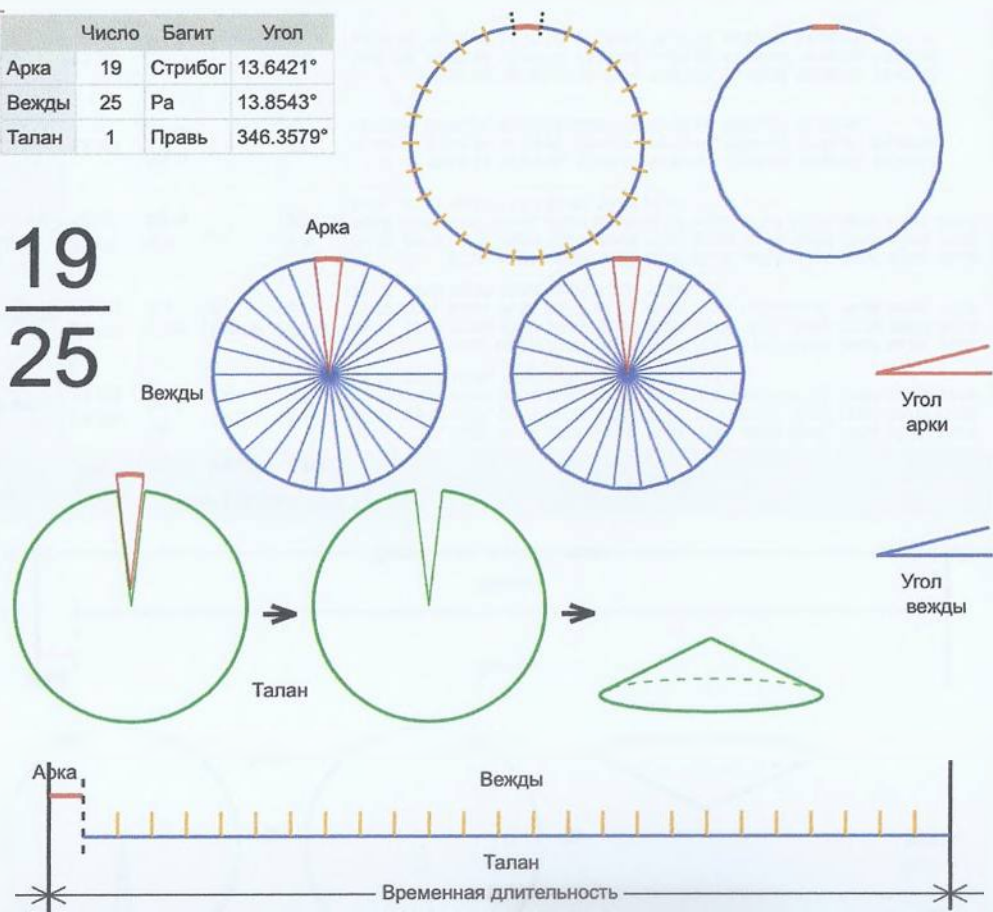

Число	Багит	Угол
Арка	19	Стрибог	13.6421°
Вежды	25	Ра	13.8543°
Талан	1	Правь	346.3579°

19
—
25

Врем. длит.	Серед. арки	Длительности			Вехи
		Арка	Вежда	Затяг.	
Лето	21/06 12:30	13 дн 20 ч	14 дн 1 ч	4 ч 58 м	28/06 10:35, 12/07 11:56, 26/07 13:17, 09/08 14:39, 23/08 16:00, 06/09 17:21, 20/09 18:42, 04/10 20:03, 18/10 21:24, 01/11 22:45, 16/11 00:07, 30/11 01:28, 14/12 02:49, 28/12 04:10, 11/01 05:31, 25/01 06:52, 08/02 08:14, 22/02 09:35, 08/03 10:56, 22/03 12:17, 05/04 13:38, 19/04 14:59, 03/05 16:20, 17/05 17:42, 31/05 19:03, 14/06 20:24
Месяц	21/07 12:30	1 дн 3 ч	1 дн 3 ч	24 м 33 с	22/07 02:08, 23/07 05:51, 24/07 09:33, 25/07 13:16, 26/07 16:58, 27/07 20:41, 29/07 00:23, 30/07 04:06, 31/07 07:48, 01/08 11:31, 02/08 15:13, 03/08 18:56, 04/08 22:38, 06/08 02:21, 07/08 06:03, 08/08 09:46, 09/08 13:28, 10/08 17:11, 11/08 20:53, 13/08 00:36, 14/08 04:18, 15/08 08:01, 16/08 11:43, 17/08 15:26, 18/08 19:08, 19/08 22:51
Шест дница	27/06 12:30	5 ч 27 м	5 ч 32 м	4 м 55 с	27/06 15:13, 27/06 20:46, 28/06 02:18, 28/06 07:51, 28/06 13:23, 28/06 18:56, 29/06 00:28, 29/06 06:01, 29/06 11:33, 29/06 17:06, 29/06 22:38, 30/06 04:11, 30/06 09:43, 30/06 15:16, 30/06 20:48, 01/07 02:21, 01/07 07:53, 01/07 13:26, 01/07 18:58, 02/07 00:31, 02/07 06:03, 02/07 11:36, 02/07 17:08, 02/07 22:41, 03/07 04:13, 03/07 09:46
Сутки	12:30	54 м 34 с	55 м 25 с	49 с	12:57:17, 13:52:42, 14:48:07, 15:43:32, 16:38:57, 17:34:22, 18:29:47, 19:25:12, 20:20:37, 21:16:02, 22:11:27, 23:06:52, 00:02:17, 00:57:42, 01:53:07, 02:48:32, 03:43:57, 04:39:22, 05:34:47, 06:30:12, 07:25:37, 08:21:02, 09:16:27, 10:11:52, 11:07:17, 12:02:41