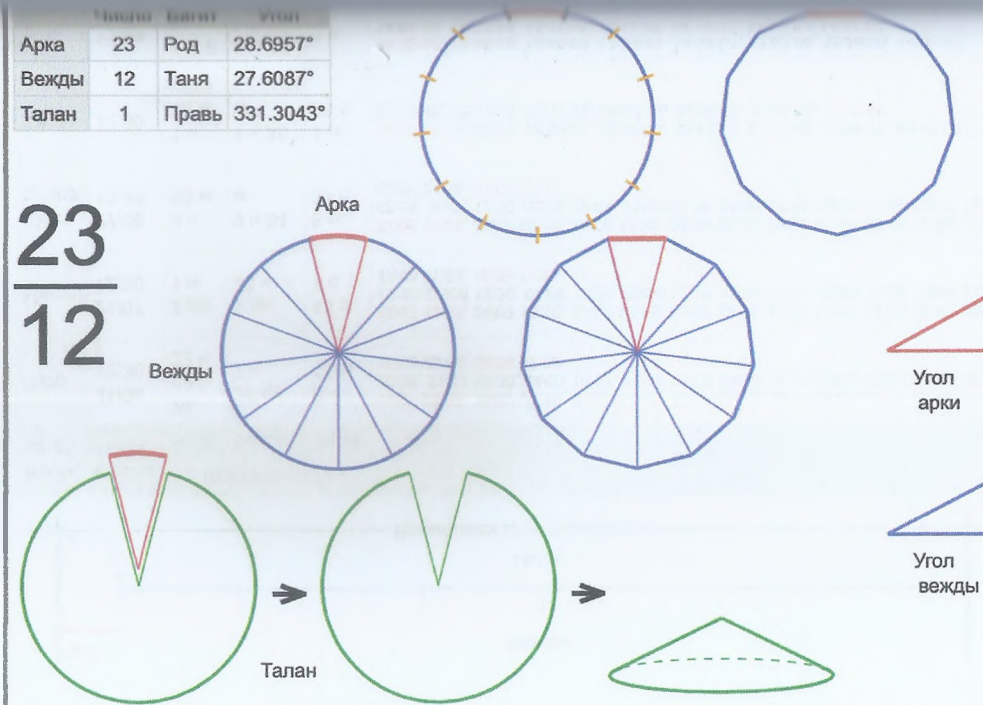

Врем. длит.	Серед. арки	Длительности			Вехи
		Арка	Вежда	Затяг.	
Лето	21/06 12:30	29 дн 2 ч	28 дн	10 ч 5 м	06/07 01:52, 03/08 02:08, 31/08 02:24, 28/09 02:41, 26/10 02:57, 23/11 03:13, 21/12 03:30, 18/01 03:46, 15/02 04:02, 15/03 04:18, 12/04 04:35, 10/05 04:51, 07/06 05:07
Месяц	21/07 12:30	2 дн 9 ч	2 дн 7 ч	49 м 42 с	22/07 17:11, 25/07 00:24, 27/07 07:37, 29/07 14:50, 31/07 22:03, 03/08 05:16, 05/08 12:30, 07/08 19:43, 10/08 02:56, 12/08 10:09, 14/08 17:22, 17/08 00:35, 19/08 07:48
Шест дница	27/06 12:30	11 ч 28 м	11 ч 2 м	9 м 56 с	27/06 18:14, 28/06 05:16, 28/06 16:19, 29/06 03:22, 29/06 14:24, 30/06 01:27, 30/06 12:30, 30/06 23:32, 01/07 10:35, 01/07 21:37, 02/07 08:40, 02/07 19:43, 03/07 06:45
Сутки	12:30	1 ч 54 м	1 ч 50 м	1 м 39 с	13:27:23, 15:17:49, 17:08:15, 18:58:41, 20:49:07, 22:39:33, 00:30:00, 02:20:26, 04:10:52, 06:01:18, 07:51:44, 09:42:10, 11:32:36
Час	13:30	4 м 47 с	4 м 36 с	4 с	13:32:23, 13:36:59, 13:41:35, 13:46:11, 13:50:47, 13:55:23, 14:00:00, 14:04:36, 14:09:12, 14:13:48, 14:18:24, 14:23:00, 14:27:36