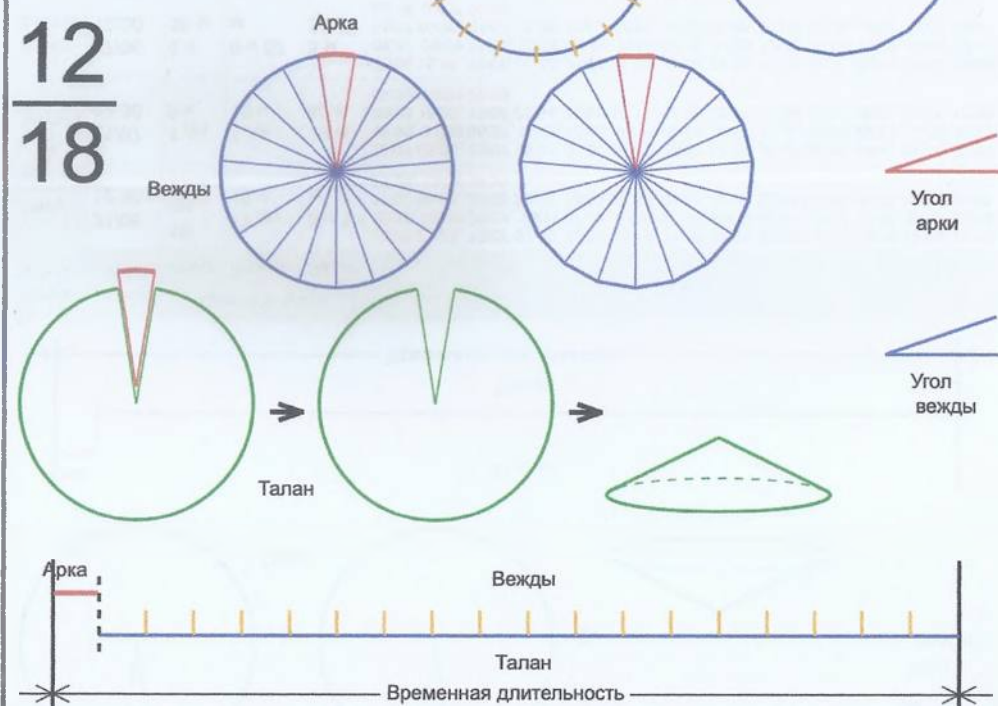

Врем. длит.	Серед. арки	Длительности			Вехи
		Арка	Вексы	Затяг.	
Лето	21/06 12:30	18 дн 14 ч	19 дн 6 ч	6 ч 41 м	30/06 19:42, 20/07 01:54, 08/08 08:06, 27/08 14:18, 15/09 20:30, 05/10 02:42, 24/10 08:54, 12/11 15:06, 01/12 21:18, 21/12 03:30, 09/01 09:41, 28/01 15:53, 16/02 22:05, 08/03 04:17, 27/03 10:29, 15/04 16:41, 04/05 22:53, 24/05 05:05, 12/06 11:17
Месяц	21/07 12:30	1 дн 12 ч	1 дн 13 ч	33 м	22/07 06:50, 23/07 20:47, 25/07 10:45, 27/07 00:43, 28/07 14:41, 30/07 04:38, 31/07 18:36, 02/08 08:34, 03/08 22:32, 05/08 12:30, 07/08 02:27, 08/08 16:25, 10/08 06:23, 11/08 20:21, 13/08 10:18, 15/08 00:16, 16/08 14:14, 18/08 04:12, 19/08 18:10
Шест дница	27/06 12:30	7 ч 20 м	7 ч 35 м	6 м 36 с	27/06 16:10, 27/06 23:45, 28/06 07:21, 28/06 14:56, 28/06 22:32, 29/06 06:07, 29/06 13:43, 29/06 21:18, 30/06 04:54, 30/06 12:30, 30/06 20:05, 01/07 03:41, 01/07 11:16, 01/07 18:52, 02/07 02:27, 02/07 10:03, 02/07 17:38, 03/07 01:14, 03/07 08:50
Сутки	12:30	1 ч 13 м	1 ч 15 м	1 м 6 с	13:06:40, 14:22:35, 15:38:31, 16:54:26, 18:10:22, 19:26:17, 20:42:13, 21:58:08, 23:14:04, 00:30:00, 01:45:55, 03:01:51, 04:17:46, 05:33:42, 06:49:37, 08:05:33, 09:21:28, 10:37:24, 11:53:20
Час	13:30	3 м 3 с	3 м 10 с	3 с	13:31:31, 13:34:41, 13:37:51, 13:41:01, 13:44:10, 13:47:20, 13:50:30, 13:53:40, 13:56:50, 14:00:00, 14:03:09, 14:06:19, 14:09:29, 14:12:39, 14:15:49, 14:18:58, 14:22:08, 14:25:18, 14:28:28