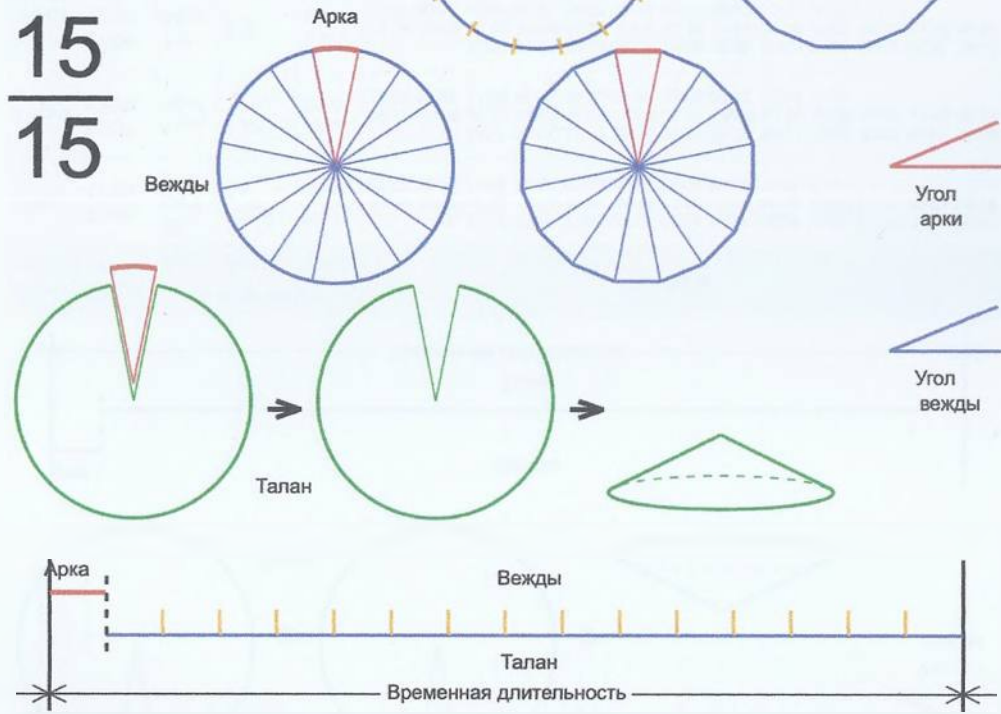

Сутки	12:30	43 м	М	33 с	13:21:47, 13:04:30, 10:47:19, 16:30:06, 20:12:57, 21:55:46, 23:38:35, 01:21:24, 03:04:13, 04:47:02, 06:29:51, 08:12:40, 09:55:29, 11:38:18

Арка	15	Светловит	22.4°
Вежды	15	Светловит	22.5067°
Талан	1	Правь	337.6°

Врем. длит.	Серед. арки	Длительности			Вехи
		Арка	Вежда	Затяг.	
Лето	21/06 12:30	22 дн 17 ч	22 дн 20 ч	8 ч 10 м	02/07 21:13, 25/07 17:15, 17/08 13:17, 09/09 09:19, 02/10 05:22, 25/10 01:24, 16/11 21:26, 09/12 17:28, 01/01 13:31, 24/01 09:33, 16/02 05:35, 11/03 01:37, 02/04 21:40, 25/04 17:42, 18/05 13:44, 10/06 09:46
Месяц	21/07 12:30	1 дн 20 ч	1 дн 21 ч	40 м 19 с	22/07 10:54, 24/07 07:54, 26/07 04:55, 28/07 01:56, 29/07 22:57, 31/07 19:58, 02/08 16:58, 04/08 13:59, 06/08 11:00, 08/08 08:01, 10/08 05:02, 12/08 02:02, 13/08 23:03, 15/08 20:04, 17/08 17:05, 19/08 14:06
Шест дница	27/06 12:30	8 ч 57 м	9 ч	8 м 4 с	27/06 16:58, 28/06 01:58, 28/06 10:59, 28/06 19:59, 29/06 04:59, 29/06 13:59, 29/06 22:59, 30/06 07:59, 30/06 17:00, 01/07 02:00, 01/07 11:00, 01/07 20:00, 02/07 05:00, 02/07 14:00, 02/07 23:01, 03/07 08:01
Сутки	12:30	1 ч 29 м	1 ч 30 м	1 м 21 с	13:14:48, 14:44:49, 16:14:51, 17:44:52, 19:14:54, 20:44:56, 22:14:57, 23:44:59, 01:15:00, 02:45:02, 04:15:04, 05:45:05, 07:15:07, 08:45:08, 10:15:10, 11:45:12
Час	13:30	3 м 44 с	3 м 45 с	3 с	13:31:52, 13:35:37, 13:39:22, 13:43:07, 13:46:52, 13:50:37, 13:54:22, 13:58:07, 14:01:52, 14:05:37, 14:09:22, 14:13:07, 14:16:52, 14:20:37, 14:24:22, 14:28:08

Сутки	12:30	1 ч 36 м	М	1 м 26 с	13:18:00, 14:54:00, 16:30:00, 18:06:00, 19:42:00, 21:18:00, 22:54:00, 00:30:00, 02:06:00, 03:42:00, 05:18:00, 06:54:00, 08:30:00, 10:06:00, 11:42:00

Арка	15	Светловит	21°
Вежды	16	Мара	21.1878°
Талан	1	Правь	339°