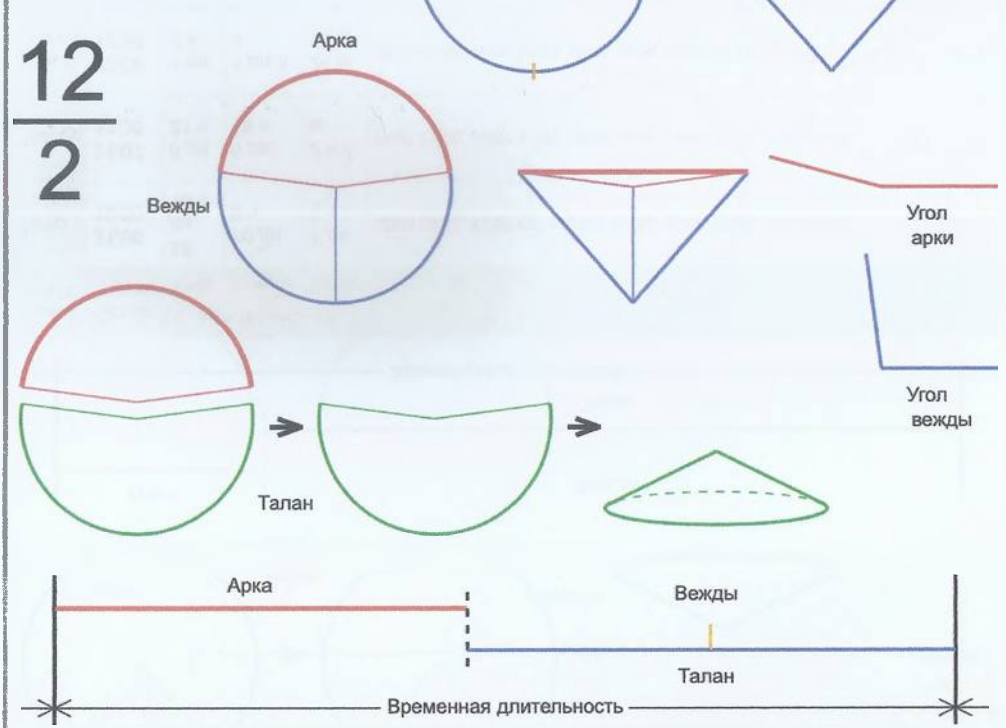

Врем. длит.	Серед. арки	Длительности			Вехи
		Арка	Вежда	Затяг.	
Лето	21/06 12:30	167 дн 9 ч	98 дн 22 ч	1 дн 11 ч	13/09 05:22, 21/12 03:30, 30/03 01:37
Месяц	21/07 12:30	13 дн 18 ч	8 дн 3 ч	2 ч 55 м	28/07 09:30, 05/08 12:30, 13/08 15:30
Шест дница	27/06 12:30	2 дн 18 ч	1 дн 15 ч	35 м 6 с	28/06 21:30, 30/06 12:30, 02/07 03:30
Сутки	12:30	11 ч	6 ч 30 м	5 м 51 с	18:00:00, 00:30:00, 07:00:00
Час	13:30	27 м 30 с	16 м 15 с	15 с	13:43:45, 14:00:00, 14:16:15