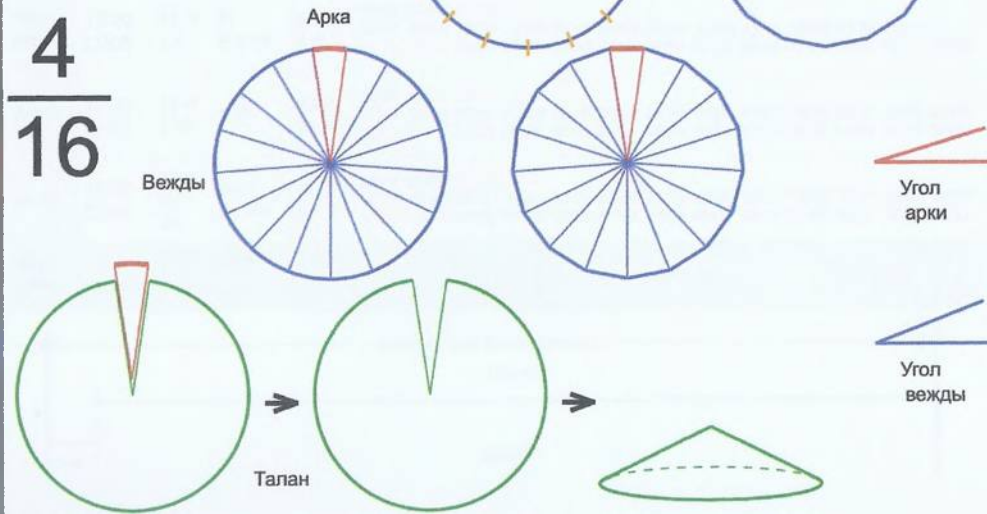

Врем. длит.	Серед. арки	Длительности			Вехи
		Арка	Вежда	Затяг.	
Лето	21/06 12:30	17 дн 2 ч	21 дн 18 ч	6 ч 9 м	30/06 01:57, 21/07 20:08, 12/08 14:20, 03/09 08:31, 25/09 02:43, 16/10 20:55, 07/11 15:06, 29/11 09:18, 21/12 03:30, 11/01 21:41, 02/02 15:53, 24/02 10:04, 18/03 04:16, 08/04 22:28, 30/04 16:39, 22/05 10:51, 13/06 05:02
Месяц	21/07 12:30	1 дн 9 ч	1 дн 18 ч	30 м 23 с	22/07 05:22, 24/07 00:15, 25/07 19:09, 27/07 14:02, 29/07 08:56, 31/07 03:49, 01/08 22:43, 03/08 17:36, 05/08 12:30, 07/08 07:23, 09/08 02:16, 10/08 21:10, 12/08 16:03, 14/08 10:57, 16/08 05:50, 18/08 00:44, 19/08 19:37
Шест дница	27/06 12:30	6 ч 45 м	8 ч 34 м	6 м 5 с	27/06 15:52, 28/06 00:27, 28/06 09:01, 28/06 17:36, 29/06 02:11, 29/06 10:45, 29/06 19:20, 30/06 03:55, 30/06 12:30, 30/06 21:04, 01/07 05:39, 01/07 14:14, 01/07 22:48, 02/07 07:23, 02/07 15:58, 03/07 00:32, 03/07 09:07
Сутки	12:30	1 ч 7 м	1 ч 25 м	1 м 1 с	13:03:45, 14:29:31, 15:55:18, 17:21:05, 18:46:52, 20:12:39, 21:38:26, 23:04:13, 00:30:00, 01:55:46, 03:21:33, 04:47:20, 06:13:07, 07:38:54, 09:04:41, 10:30:28, 11:56:15