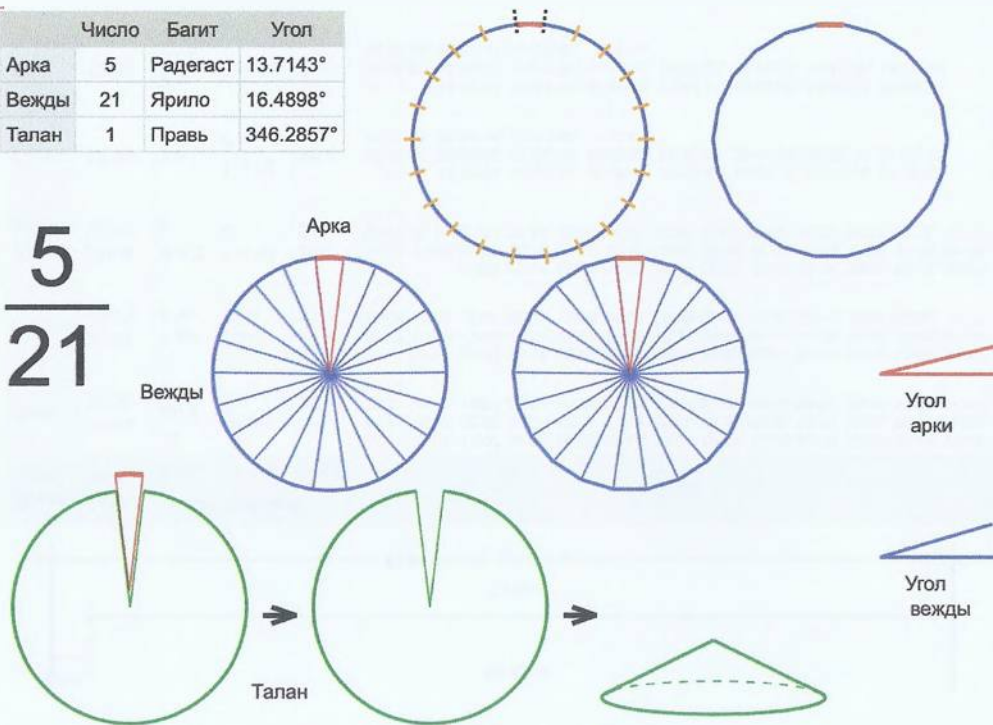

Число	Багит	Угол
Арка	5	Радегаст	13.7143°
Вежды	21	Ярило	16.4898°
Талан	1	Правь	346.2857°

5
—
21

Врем. длит.	Серед. арки	Длительности			Вежи
		Арка	Вежда	Затяг.	
Лето	21/06 12:30	13 дн 21 ч	16 дн 17 ч	5 ч	28/06 11:28, 15/07 04:59, 31/07 22:31, 17/08 16:03, 03/09 09:34, 20/09 03:06, 06/10 20:37, 23/10 14:09, 09/11 07:41, 26/11 01:12, 12/12 18:44, 29/12 12:15, 15/01 05:47, 31/01 23:18, 17/02 16:50, 06/03 10:22, 23/03 03:53, 08/04 21:25, 25/04 14:56, 12/05 08:28, 29/05 02:00, 14/06 19:31
Месяц	21/07 12:30	1 дн 3 ч	1 дн 8 ч	24 м 41 с	22/07 02:12, 23/07 11:11, 24/07 20:10, 26/07 05:09, 27/07 14:07, 28/07 23:06, 30/07 08:05, 31/07 17:04, 02/08 02:03, 03/08 11:01, 04/08 20:00, 06/08 04:59, 07/08 13:58, 08/08 22:56, 10/08 07:55, 11/08 16:54, 13/08 01:53, 14/08 10:52, 15/08 19:50, 17/08 04:49, 18/08 13:48, 19/08 22:47
Шест дница	27/06 12:30	5 ч 29 м	6 ч 35 м	4 м 56 с	27/06 15:14, 27/06 21:50, 28/06 04:26, 28/06 11:01, 28/06 17:37, 29/06 00:13, 29/06 06:49, 29/06 13:24, 29/06 20:00, 30/06 02:36, 30/06 09:12, 30/06 15:47, 30/06 22:23, 01/07 04:59, 01/07 11:35, 01/07 18:10, 02/07 00:46, 02/07 07:22, 02/07 13:58, 02/07 20:33, 03/07 03:09, 03/07 09:45
Сутки	12:30	54 м 51 с	1 ч 5 м	49 с	12:57:25, 14:03:23, 15:09:20, 16:15:18, 17:21:15, 18:27:13, 19:33:11, 20:39:08, 21:45:06, 22:51:03, 23:57:01, 01:02:58, 02:08:56, 03:14:53, 04:20:51, 05:26:48, 06:32:46, 07:38:44, 08:44:41, 09:50:39, 10:56:36, 12:02:34

	Число	Багит	Угол
Арка	5	Радегаст	13.0909°
Вежды	22	Велеса	15.7686°
Талан	1	Правь	346.9091°

5
—
22