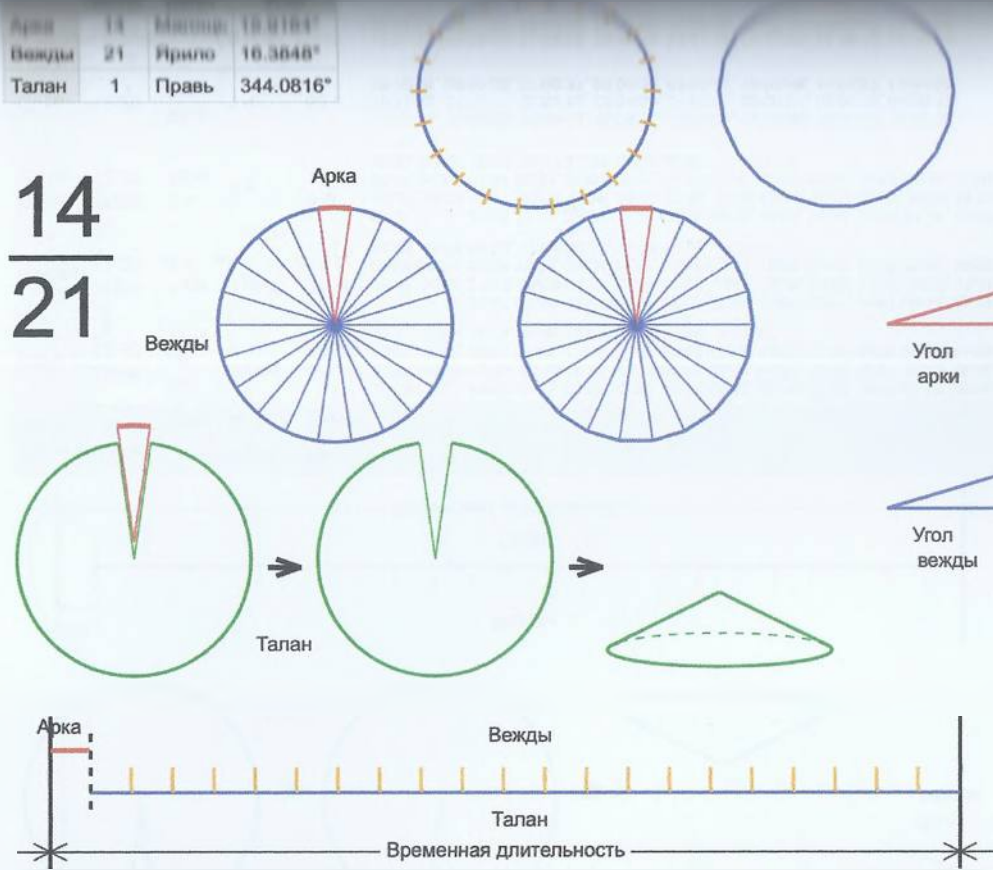

Сутки 12:30 1 ч 3 м 1 ч 12 с 22:41:52, 23:53:57, 01:06:02, 02:18:07, 03:30:12, 04:42:17, 05:54:23, 07:06:28, 08:18:33, 09:30:38, 10:42:43, 11:54:48

Час 13:30 2 м 39 с 2 м 44 с 2 с 13:31:19, 13:34:03, 13:36:47, 13:39:31, 13:42:14, 13:44:58, 13:47:42, 13:50:26, 13:53:10, 13:55:54, 13:58:38, 14:01:21, 14:04:05, 14:06:49, 14:09:33, 14:12:17, 14:15:01, 14:17:45, 14:20:28, 14:23:12, 14:25:56, 14:28:40

Арка	14	Масса	18.9164
Вежды	21	Яриго	16.3648°
Талан	1	Правь	344.0816°

14
21

Врем. длит.	Серед. арки	Длительности			Вехи
		Арка	Вежда	Затяг.	
Лето	21/06 12:30	16 дн 3 ч	16 дн 14 ч	5 ч 48 м	29/06 14:18, 16/07 05:16, 01/08 20:14, 18/08 11:13, 04/09 02:11, 20/09 17:09, 07/10 08:07, 23/10 23:06, 09/11 14:04, 26/11 05:02, 12/12 20:00, 29/12 10:59, 15/01 01:57, 31/01 16:55, 17/02 07:53, 05/03 22:52, 22/03 13:50, 08/04 04:48, 24/04 19:46, 11/05 10:45, 28/05 01:43, 13/06 16:41
Месяц	21/07 12:30	1 дн 7 ч	1 дн 8 ч	28 м 39 с	22/07 04:25, 23/07 13:11, 24/07 21:57, 26/07 06:43, 27/07 15:29, 29/07 00:16, 30/07 09:02, 31/07 17:48, 02/08 02:34, 03/08 11:20, 04/08 20:06, 06/08 04:53, 07/08 13:39, 08/08 22:25, 10/08 07:11, 11/08 15:57, 13/08 00:43, 14/08 09:30, 15/08 18:16, 17/08 03:02, 18/08 11:48, 19/08 20:34
Шест дница	27/06 12:30	6 ч 22 м	6 ч 33 м	5 м 44 с	27/06 15:41, 27/06 22:14, 28/06 04:47, 28/06 11:20, 28/06 17:53, 29/06 00:27, 29/06 07:00, 29/06 13:33, 29/06 20:06, 30/06 02:40, 30/06 09:13, 30/06 15:46, 30/06 22:19, 01/07 04:53, 01/07 11:26, 01/07 17:59, 02/07 00:32, 02/07 07:06, 02/07 13:39, 02/07 20:12, 03/07 02:45, 03/07 09:18
Сутки	12:30	1 ч 3 м	1 ч 5 м	57 с	13:01:50, 14:07:22, 15:12:54, 16:18:27, 17:23:59, 18:29:32, 19:35:04, 20:40:36, 21:46:09, 22:51:41, 23:57:13, 01:02:46, 02:08:18, 03:13:50, 04:19:23, 05:24:55, 06:30:27, 07:36:00, 08:41:32, 09:47:05, 10:52:37, 11:58:09
Час	13:30	2 м 39 с	2 м 44 с	2 с	13:31:19, 13:34:03, 13:36:47, 13:39:31, 13:42:14, 13:44:58, 13:47:42, 13:50:26, 13:53:10, 13:55:54, 13:58:38, 14:01:21, 14:04:05, 14:06:49, 14:09:33, 14:12:17, 14:15:01, 14:17:45, 14:20:28, 14:23:12, 14:25:56, 14:28:40

Сутки 12:30 1 ч 6 м 1 м 22:12:41, 23:21:20, 00:30:00, 01:38:39, 02:47:18, 03:55:58, 05:04:37, 06:13:17, 07:21:56, 08:30:36, 09:39:15, 10:47:54, 11:56:34

Час 13:30 2 м 32 с 2 м 37 с 2 с 13:31:15, 13:33:52, 13:36:29, 13:39:06, 13:41:42, 13:44:19, 13:46:56, 13:49:33, 13:52:09, 13:54:46, 13:57:23, 14:00:00, 14:02:36, 14:05:13, 14:07:50, 14:10:26, 14:13:03, 14:15:40, 14:18:17, 14:20:53, 14:23:30, 14:26:07, 14:28:44

Арка	14	Масса	18.1818
Вежды	22	Велес	16.673°
Талан	1	Правь	344.8052°

14
22