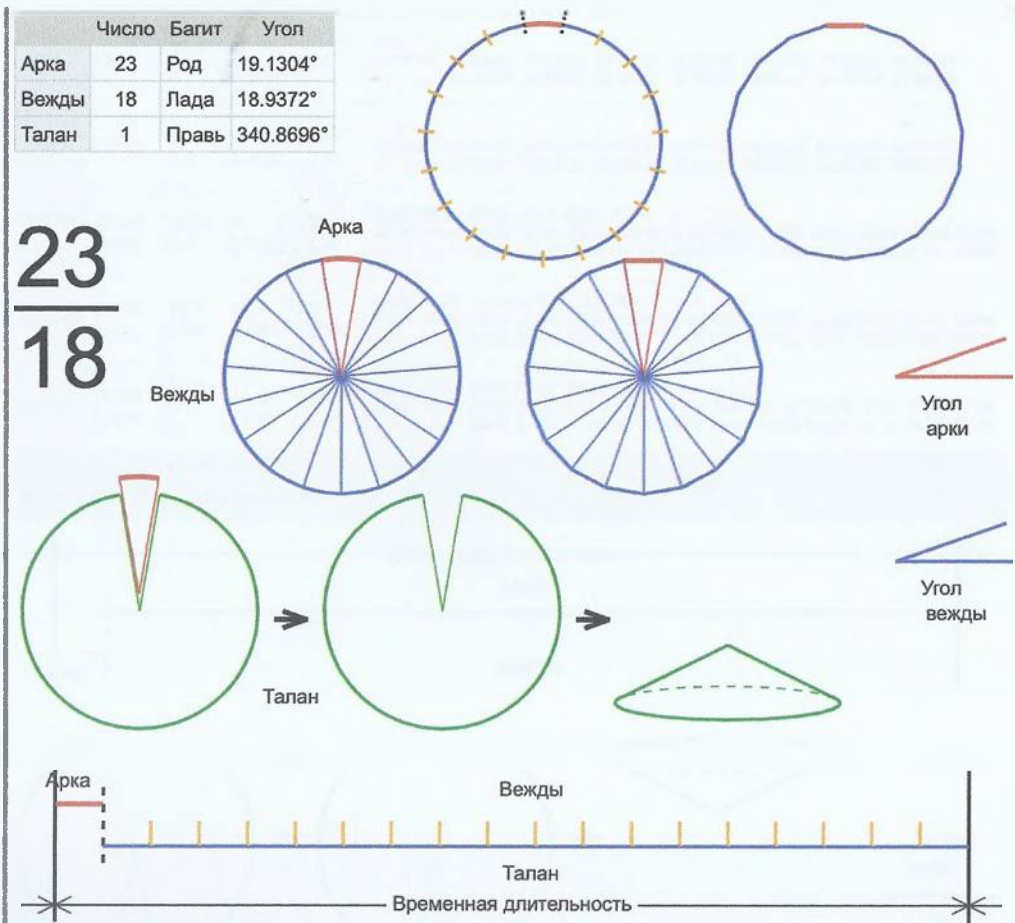

Врем. длит.	Серед. арки	Длительности			Вехи
		Арка	Вежда	Затяг.	
Лето	21/06 12:30	19 дн 9 ч	19 дн 5 ч	6 ч 55 м	01/07 05:24, 20/07 10:32, 08/08 15:39, 27/08 20:46, 16/09 01:53, 05/10 07:01, 24/10 12:08, 12/11 17:15, 01/12 22:22, 21/12 03:30, 09/01 08:37, 28/01 13:44, 16/02 18:51, 07/03 23:58, 27/03 05:06, 15/04 10:13, 04/05 15:20, 23/05 20:27, 12/06 01:35
Месяц	21/07 12:30	1 дн 14 ч	1 дн 13 ч	34 м 5 с	22/07 07:37, 23/07 21:30, 25/07 11:22, 27/07 01:15, 28/07 15:07, 30/07 05:00, 31/07 18:52, 02/08 08:45, 03/08 22:37, 05/08 12:30, 07/08 02:22, 08/08 16:14, 10/08 06:07, 11/08 19:59, 13/08 09:52, 14/08 23:44, 16/08 13:37, 18/08 03:29, 19/08 17:22
Шест дница	27/06 12:30	7 ч 39 м	7 ч 34 м	6 м 49 с	27/06 16:19, 27/06 23:54, 28/06 07:28, 28/06 15:03, 28/06 22:37, 29/06 06:12, 29/06 13:46, 29/06 21:21, 30/06 04:55, 30/06 12:30, 30/06 20:04, 01/07 03:38, 01/07 11:13, 01/07 18:47, 02/07 02:22, 02/07 09:56, 02/07 17:31, 03/07 01:05, 03/07 08:40
Сутки	12:30	1 ч 10 м	1 ч 15 м	1 м 8 с	13:08:15, 14:24:00, 15:39:45, 16:55:30, 18:11:15, 19:27:00, 20:42:45, 21:58:30, 23:14:15, 00:30:00, 01:45:44, 03:01:29, 04:17:14, 05:32:59, 06:48:44, 08:04:29, 09:20:14, 10:35:59, 11:51:44