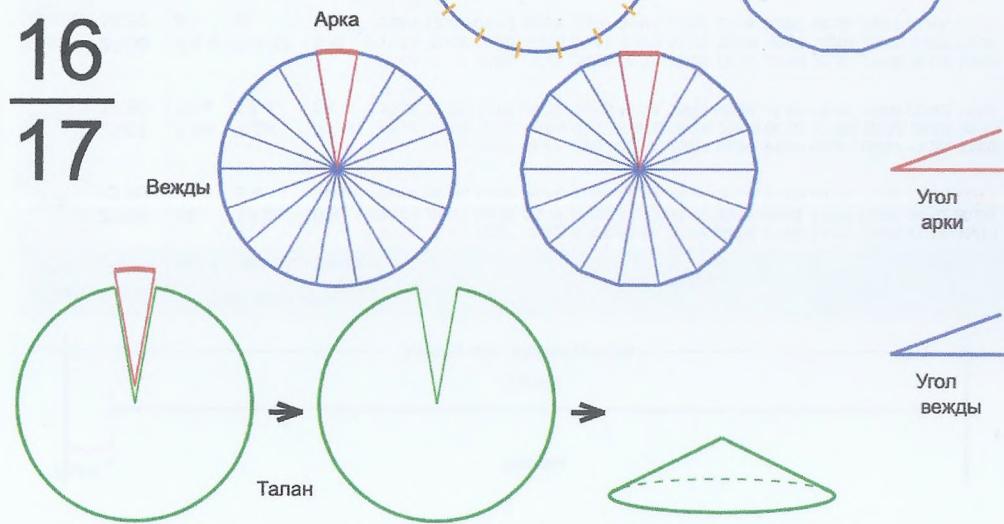

30 м	м	21 с	01:15:00, 02:45:00, 04:15:00, 05:45:00, 07:15:00, 08:45:00, 10:15:00, 11:45:00
Час	13:30	3 м	3 м 45 с
Арка	16	Мара	18 8029°
Вежды	17	Хоро	20.0087°
Талан	1	Правь	340.1471°

16
17

Врем. Длит.	Серед. арки	Длительности			Вехи
		Арка	Вежда	Затяг.	
Лето	21/06 12:30	20 дн 3 ч	20 дн 7 ч	7 ч 15 м	01/07 14:12, 21/07 21:25, 11/08 04:37, 31/08 11:50, 20/09 19:03, 11/10 02:15, 31/10 09:28, 20/11 16:41, 10/12 23:53, 31/12 07:06, 20/01 14:18, 09/02 21:31, 02/03 04:44, 22/03 11:56, 11/04 19:09, 02/05 02:22, 22/05 09:34, 11/06 16:47
Месяц	21/07 12:30	1 дн 15 ч	1 дн 16 ч	35 м 44 с	22/07 08:21, 24/07 00:22, 25/07 16:23, 27/07 08:24, 29/07 00:25, 30/07 16:26, 01/08 08:27, 03/08 00:28, 04/08 16:29, 06/08 08:30, 08/08 00:31, 09/08 16:32, 11/08 08:33, 13/08 00:34, 14/08 16:35, 16/08 08:36, 18/08 00:37, 19/08 16:38
Шест дница	27/06 12:30	7 ч 56 м	8 ч	7 м 9 с	27/06 16:28, 28/06 00:28, 28/06 08:28, 28/06 16:28, 29/06 00:29, 29/06 08:29, 29/06 16:29, 30/06 00:29, 30/06 08:29, 30/06 16:30, 01/07 00:30, 01/07 08:30, 01/07 16:30, 02/07 00:30, 02/07 08:31, 02/07 16:31, 03/07 00:31, 03/07 08:31
Сутки	12:30	1 ч 19 м	1 ч 20 м	1 м 11 с	13:09:42, 14:29:44, 15:49:46, 17:09:48, 18:29:50, 19:49:52, 21:09:54, 22:29:56, 23:49:58, 01:10:01, 02:30:03, 03:50:05, 05:10:07, 06:30:09, 07:50:11, 09:10:13, 10:30:15, 11:50:17
Час	13:30	3 м 19 с	3 м 20 с	3 с	13:31:39, 13:34:59, 13:38:19, 13:41:39, 13:44:59, 13:48:19, 13:51:39, 13:54:59, 13:58:19, 14:01:40, 14:05:00, 14:08:20, 14:11:40, 14:15:00, 14:18:20, 14:21:40, 14:25:00, 14:28:20

12:30	1 ч 24 м	1 м 16 с	13:12:11, 14:36:54, 16:01:38, 17:26:22, 18:51:05, 20:15:49, 21:40:32, 23:05:16, 00:30:00, 01:54:43, 03:19:27, 04:44:10, 06:08:54, 07:33:37, 08:58:21, 10:23:05, 11:47:48
Час	13:30	3 м	3 м 39 с
Арка	16	Лада	18.9563°
Вежды	16	Лада	18.9563°
Талан	1	Правь	341.25°

16
18