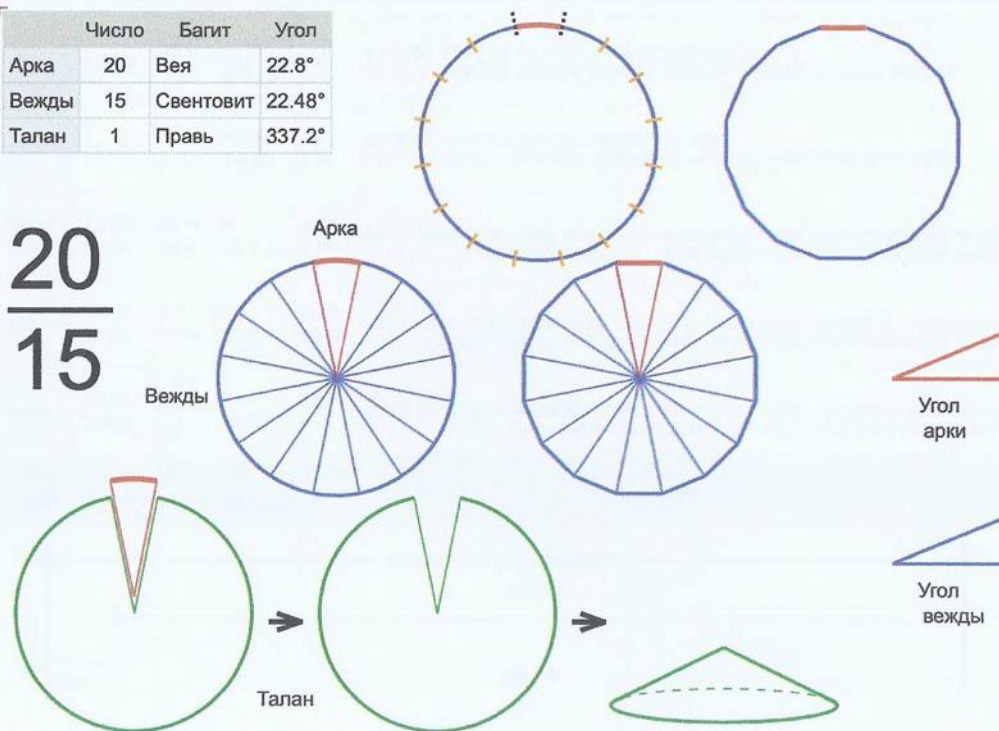

Число	Багит	Угол
Арка	20	Вея	22.8°
Вежды	15	Свентовит	22.48°
Талан	1	Правь	337.2°

20
15

Врем. длит.	Серед. арки	Длительности			Вехи
		Арка	Вежда	Затяг.	
Лето	21/06 12:30	23 дн 3 ч	22 дн 19 ч	8 ч 12 м	03/07 02:05, 25/07 21:28, 17/08 16:51, 09/09 12:15, 02/10 07:38, 25/10 03:01, 16/11 22:25, 09/12 17:48, 01/01 13:11, 24/01 08:34, 16/02 03:58, 10/03 23:21, 02/04 18:44, 25/04 14:08, 18/05 09:31, 10/06 04:54
Месяц	21/07 12:30	1 дн 21 ч	1 дн 20 ч	40 м 28 с	22/07 11:18, 24/07 08:15, 26/07 05:13, 28/07 02:10, 29/07 23:08, 31/07 20:06, 02/08 17:03, 04/08 14:01, 06/08 10:58, 08/08 07:56, 10/08 04:54, 12/08 01:51, 13/08 22:49, 15/08 19:46, 17/08 16:44, 19/08 13:42
Шест дница	27/06 12:30	9 ч 7 м	8 ч 59 м	8 м 6 с	27/06 17:03, 28/06 02:03, 28/06 11:02, 28/06 20:02, 29/06 05:01, 29/06 14:01, 29/06 23:00, 30/06 08:00, 30/06 16:59, 01/07 01:59, 01/07 10:58, 01/07 19:58, 02/07 04:57, 02/07 13:57, 02/07 22:56, 03/07 07:56
Сутки	12:30	1 ч 31 м	1 ч 29 м	1 м 21 с	13:18:36, 14:45:31, 16:15:28, 17:45:21, 19:15:16, 20:45:12, 22:15:07, 23:45:02, 01:14:07, 02:44:02, 04:14:08, 05:44:03, 07:14:08, 08:44:03, 10:14:20, 11:44:04

	Число	Багит	Угол
Арка	20	Вея	21.375°
Вежды	16	Мара	21.1641°
Талан	1	Правь	338.625°

20
16