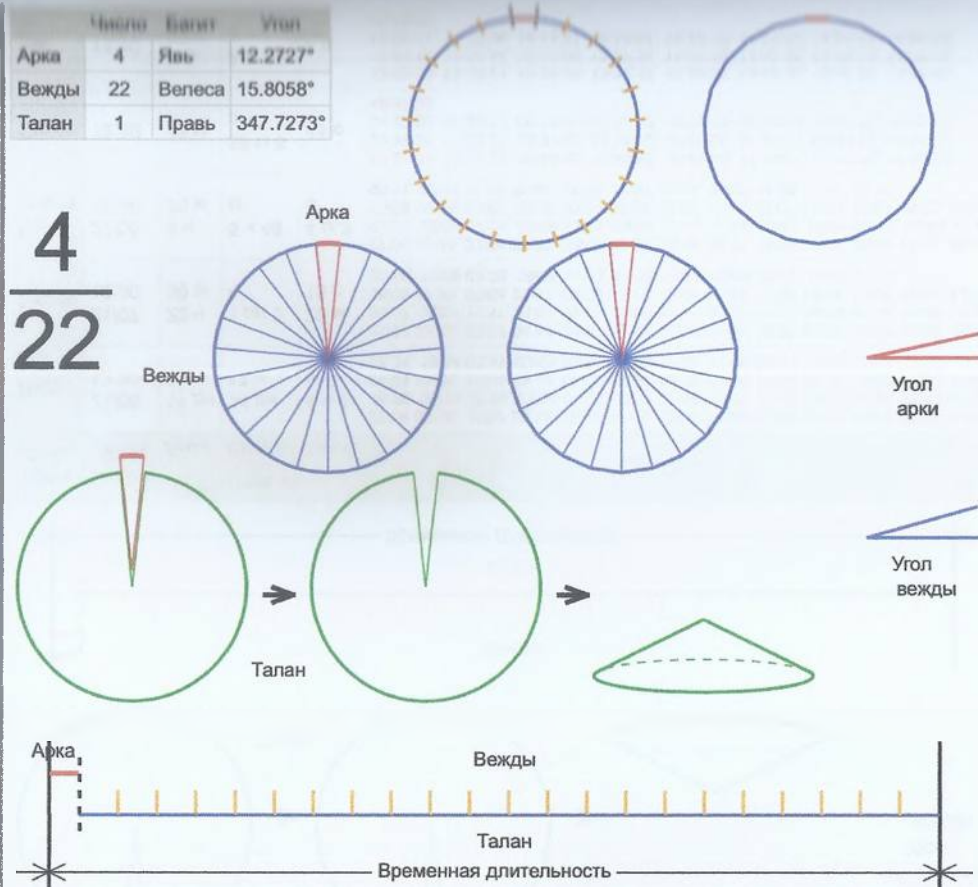

Врем. длит.	Серед. арки	Длительности			Вехи
		Арка	Вежда	Затяг.	
Лето	21/06 12:30	12 дн 10 ч	16 дн	4 ч 28 м	27/06 17:55, 13/07 18:47, 29/07 19:39, 14/08 20:31, 30/08 21:24, 15/09 22:16, 01/10 23:08, 18/10 00:00, 03/11 00:53, 19/11 01:45, 05/12 02:37, 21/12 03:30, 06/01 04:22, 22/01 05:14, 07/02 06:06, 23/02 06:59, 11/03 07:51, 27/03 08:43, 12/04 09:35, 28/04 10:28, 14/05 11:20, 30/05 12:12, 15/06 13:04
Месяц	21/07 12:30	1 дн	1 дн 7 ч	22 м 5 с	22/07 00:46, 23/07 08:23, 24/07 15:59, 25/07 23:36, 27/07 07:13, 28/07 14:49, 29/07 22:26, 31/07 06:03, 01/08 13:39, 02/08 21:16, 04/08 04:53, 05/08 12:30, 06/08 20:06, 08/08 03:43, 09/08 11:20, 10/08 18:56, 12/08 02:33, 13/08 10:10, 14/08 17:46, 16/08 01:23, 17/08 09:00, 18/08 16:36, 20/08 00:13
Шест дница	27/06 12:30	4 ч 54 м	6 ч 19 м	4 м 25 с	27/06 14:57, 27/06 21:16, 28/06 03:35, 28/06 09:55, 28/06 16:14, 28/06 22:33, 29/06 04:53, 29/06 11:12, 29/06 17:31, 29/06 23:51, 30/06 06:10, 30/06 12:30, 30/06 18:49, 01/07 01:08, 01/07 07:28, 01/07 13:47, 01/07 20:06, 02/07 02:26, 02/07 08:45, 02/07 15:04, 02/07 21:24, 03/07 03:43, 03/07 10:02
Сутки	12:30	49 м 5 с	1 ч 3 м	44 с	12:54:32, 13:57:46, 15:00:59, 16:04:12, 17:07:26, 18:10:39, 19:13:53, 20:17:06, 21:20:19, 22:23:33, 23:26:46, 00:30:00, 01:33:13, 02:36:26, 03:39:40, 04:42:53, 05:46:06, 06:49:20, 07:52:33, 08:55:47, 09:59:00, 11:02:13, 12:05:27
Час	13:30	2 м 3 с	2 м 38 с	2 с	13:31:01, 13:33:39, 13:36:17, 13:38:55, 13:41:33, 13:44:11, 13:46:49, 13:49:27, 13:52:05, 13:54:43, 13:57:21, 14:00:00, 14:02:38, 14:05:16, 14:07:54, 14:10:32, 14:13:10, 14:15:48, 14:18:26, 14:21:04, 14:23:42, 14:26:20, 14:28:58