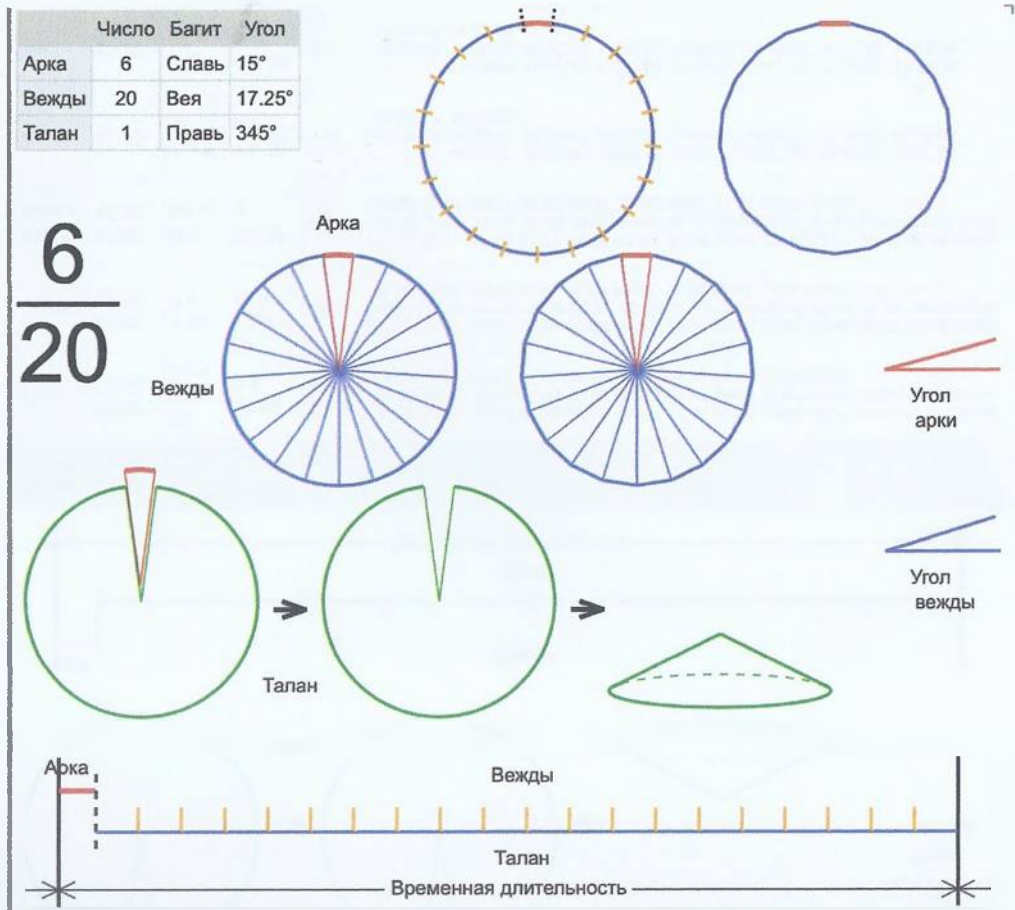

Врем. длит.	Серед. арки	Длительности			Веки
		Арка	Вежда	Затяг.	
Лето	21/06 12:30	15 дн 5 ч	17 дн 12 ч	5 ч 28 м	29/06 03:07, 16/07 15:09, 03/08 03:12, 20/08 15:14, 07/09 03:16, 24/09 15:18, 12/10 03:21, 29/10 15:23, 16/11 03:25, 03/12 15:27, 21/12 03:30, 07/01 15:32, 25/01 03:34, 11/02 15:36, 01/03 03:39, 18/03 15:41, 05/04 03:43, 22/04 15:45, 10/05 03:48, 27/05 15:50, 14/06 03:52
Месяц	21/07 12:30	1 дн 6 ч	1 дн 10 ч	27 м	22/07 03:30, 23/07 14:00, 25/07 00:30, 26/07 11:00, 27/07 21:30, 29/07 08:00, 30/07 18:30, 01/08 05:00, 02/08 15:30, 04/08 02:00, 05/08 12:30, 06/08 23:00, 08/08 09:30, 09/08 20:00, 11/08 06:30, 12/08 17:00, 14/08 03:30, 15/08 14:00, 17/08 00:30, 18/08 11:00, 19/08 21:30
Шест дница	27/06 12:30	6 ч	6 ч 54 м	5 м 24 с	27/06 15:30, 27/06 22:24, 28/06 05:18, 28/06 12:12, 28/06 19:06, 29/06 02:00, 29/06 08:54, 29/06 15:48, 29/06 22:42, 30/06 05:36, 30/06 12:30, 30/06 19:24, 01/07 02:18, 01/07 09:12, 01/07 16:06, 01/07 23:00, 02/07 05:54, 02/07 12:48, 02/07 19:42, 03/07 02:36, 03/07 09:30
Сутки	12:30	1 ч	1 ч 9 м	54 с	13:00:00, 14:09:00, 15:18:00, 16:27:00, 17:36:00, 18:45:00, 19:54:00, 21:03:00, 22:12:00, 23:21:00, 00:30:00, 01:39:00, 02:48:00, 03:57:00, 05:06:00, 06:15:00, 07:24:00, 08:33:00, 09:42:00, 10:51:00, 12:00:00