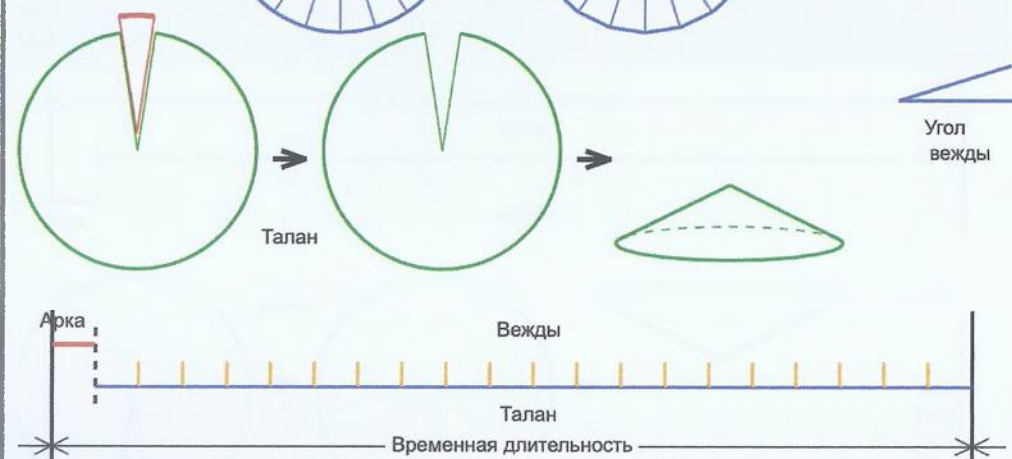

Врем. длит.	Серед. арки	Длительности			Вехи
		Арка	Вежда	Затяг.	
Лето	21/06 12:30	17 дн 8 ч	17 дн 9 ч	6 ч 14 м	30/06 04:41, 17/07 14:10, 03/08 23:39, 21/08 09:08, 07/09 18:36, 25/09 04:05, 12/10 13:34, 29/10 23:03, 16/11 08:32, 03/12 18:01, 21/12 03:30, 07/01 12:58, 24/01 22:27, 11/02 07:56, 28/02 17:25, 18/03 02:54, 04/04 12:23, 21/04 21:51, 09/05 07:20, 26/05 16:49, 13/06 02:18
Месяц	21/07 12:30	1 дн 10 ч	1 дн 10 ч	30 м 47 с	22/07 05:36, 23/07 15:53, 25/07 02:10, 26/07 12:28, 27/07 22:45, 29/07 09:03, 30/07 19:20, 01/08 05:37, 02/08 15:55, 04/08 02:12, 05/08 12:30, 06/08 22:47, 08/08 09:04, 09/08 19:22, 11/08 05:39, 12/08 15:57, 14/08 02:14, 15/08 12:31, 16/08 22:49, 18/08 09:06, 19/08 19:24
Шест дница	27/06 12:30	6 ч 50 м	6 ч 51 м	6 м 9 с	27/06 15:55, 27/06 22:46, 28/06 05:38, 28/06 12:29, 28/06 19:21, 29/06 02:12, 29/06 09:04, 29/06 15:55, 29/06 22:47, 30/06 05:38, 30/06 12:30, 30/06 19:21, 01/07 02:12, 01/07 09:04, 01/07 15:55, 01/07 22:47, 02/07 05:38, 02/07 12:30, 02/07 19:21, 03/07 02:13, 03/07 09:04
Сутки	12:30	1 ч 8 м	1 ч 8 м	1 м 2 с	13:04:12, 14:12:46, 15:21:21, 16:29:56, 17:38:31, 18:47:06, 19:55:40, 21:04:15, 22:12:50, 23:21:25, 00:30:00, 01:38:34, 02:47:09, 03:55:44, 05:04:19, 06:12:54, 07:21:28, 08:30:03, 09:38:38, 10:47:13, 11:55:48