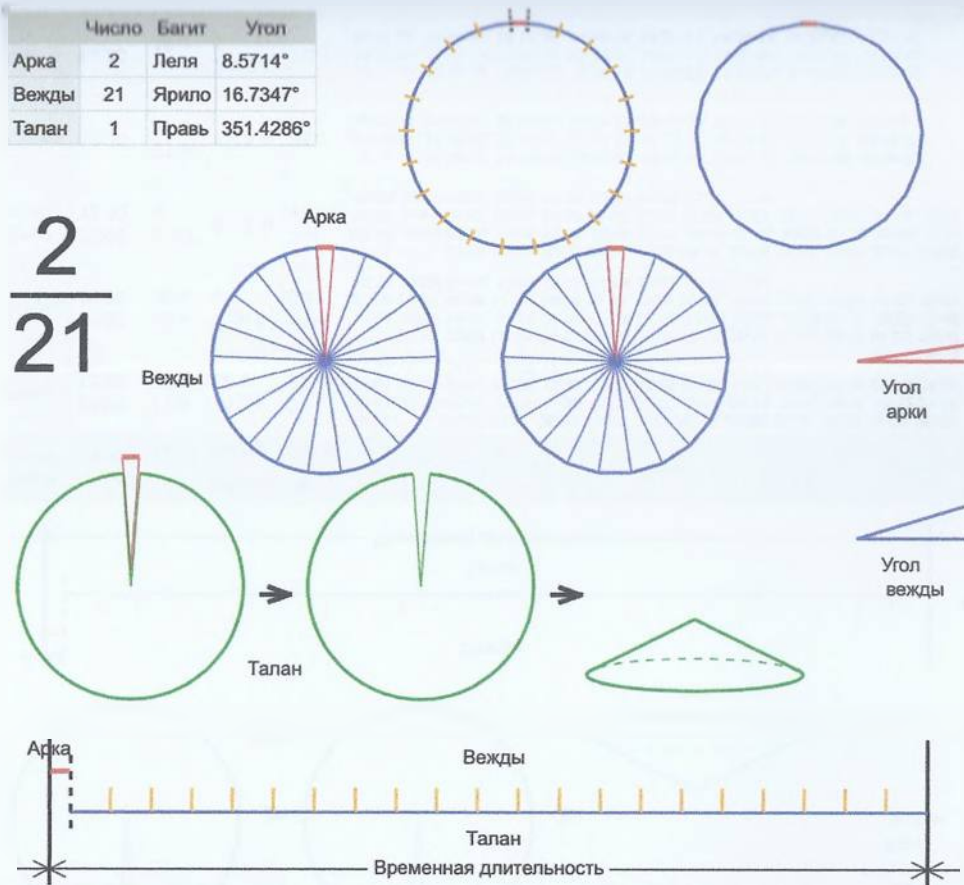

Число	Багит	Угол
Арка	2	Леля	8.5714°
Вежды	21	Ярило	16.7347°
Талан	1	Правь	351.4286°

2
21

Врем. длит.	Серед. арки	Длительности			Вехи
		Арка	Вежда	Затяг.	
Лето	21/06 12:30	8 дн 16 ч	16 дн 23 ч	3 ч 7 м	25/06 20:51, 12/07 20:20, 29/07 19:50, 15/08 19:19, 01/09 18:48, 18/09 18:18, 05/10 17:47, 22/10 17:17, 08/11 16:46, 25/11 16:15, 12/12 15:45, 29/12 15:14, 15/01 14:44, 01/02 14:13, 18/02 13:42, 07/03 13:12, 24/03 12:41, 10/04 12:11, 27/04 11:40, 14/05 11:09, 31/05 10:39, 17/06 10:08
Месяц	21/07 12:30	17 ч 8 м	1 дн 9 ч	15 м 26 с	21/07 21:04, 23/07 06:32, 24/07 16:00, 26/07 01:28, 27/07 10:56, 28/07 20:25, 30/07 05:53, 31/07 15:21, 02/08 00:49, 03/08 10:17, 04/08 19:45, 06/08 05:14, 07/08 14:42, 09/08 00:10, 10/08 09:38, 11/08 19:06, 13/08 04:34, 14/08 14:03, 15/08 23:31, 17/08 08:59, 18/08 18:27, 20/08 03:55
Шест дница	27/06 12:30	3 ч 25 м	6 ч 41 м	3 м 5 с	27/06 14:12, 27/06 20:54, 28/06 03:36, 28/06 10:17, 28/06 16:59, 28/06 23:41, 29/06 06:22, 29/06 13:04, 29/06 19:45, 30/06 02:27, 30/06 09:09, 30/06 15:50, 30/06 22:32, 01/07 05:14, 01/07 11:55, 01/07 18:37, 02/07 01:18, 02/07 08:00, 02/07 14:42, 02/07 21:23, 03/07 04:05, 03/07 10:47
Сутки	12:30	34 м 17 с	1 ч 6 м	31 с	12:47:08, 13:54:04, 15:01:01, 16:07:57, 17:14:53, 18:21:50, 19:28:46, 20:35:42, 21:42:39, 22:49:35, 23:56:31, 01:03:28, 02:10:24, 03:17:20, 04:24:17, 05:31:13, 06:38:09, 07:45:06, 08:52:02, 09:58:58, 11:05:55, 12:12:51
Час	13:30	1 м 26 с	2 м 47 с	1 с	13:30:42, 13:33:30, 13:36:17, 13:39:04, 13:41:52, 13:44:39, 13:47:26, 13:50:14, 13:53:01, 13:55:48, 13:58:36, 14:01:23, 14:04:11, 14:06:58, 14:09:45, 14:12:33, 14:15:20, 14:18:07, 14:20:55, 14:23:42, 14:26:29, 14:29:17

	Число	Багит	Угол
Арка	2	Леля	8.1818°
Вежды	22	Велеса	15.9917°
Талан	1	Правь	351.8182°

2
22