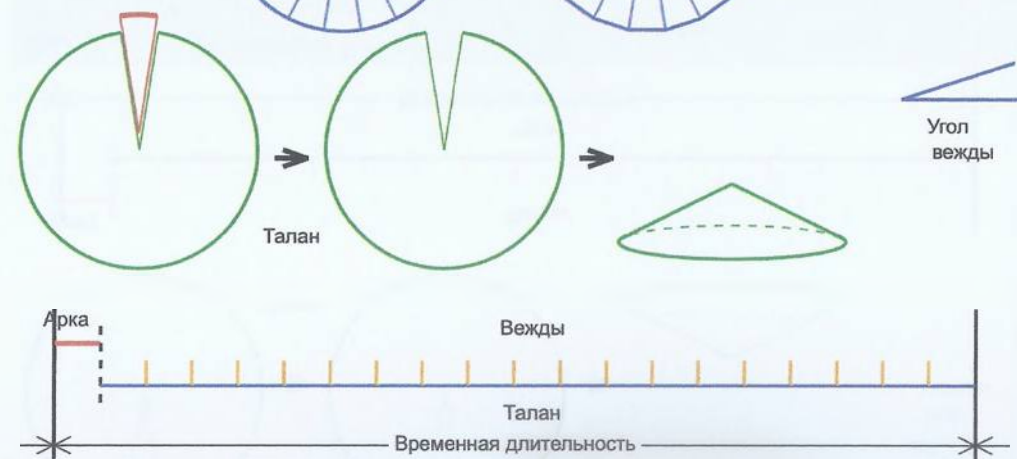

Число	Багит	Угол
Арка	20	Вея	18°
Вежды	19	Стрибог	18°
Талан	1	Правь	342°

20
19

Врем. длит.	Серед. арки	Длительности			Вехи
		Арка	Вежда	Затяг.	
Лето	21/06 12:30	18 дн 6 ч	18 дн 6 ч	6 ч 34 м	30/06 15:39, 18/07 21:57, 06/08 04:15, 24/08 10:33, 11/09 16:51, 29/09 23:09, 18/10 05:27, 05/11 11:45, 23/11 18:03, 12/12 00:21, 30/12 06:39, 17/01 12:57, 04/02 19:15, 23/02 01:33, 13/03 07:51, 31/03 14:09, 18/04 20:27, 07/05 02:45, 25/05 09:03, 12/06 15:21
Месяц	21/07 12:30	1 дн 12 ч	1 дн 12 ч	32 м 24 с	22/07 06:30, 23/07 18:30, 25/07 06:30, 26/07 18:30, 28/07 06:30, 29/07 18:30, 31/07 06:30, 01/08 18:30, 03/08 06:30, 04/08 18:30, 06/08 06:30, 07/08 18:30, 09/08 06:30, 10/08 18:30, 12/08 06:30, 13/08 18:30, 15/08 06:30, 16/08 18:30, 18/08 06:30, 19/08 18:30
Шест дница	27/06 12:30	7 ч 12 м	7 ч 12 м	6 м 29 с	27/06 16:06, 27/06 23:18, 28/06 06:30, 28/06 13:42, 28/06 20:54, 29/06 04:06, 29/06 11:18, 29/06 18:30, 30/06 01:42, 30/06 08:54, 30/06 16:06, 30/06 23:18, 01/07 06:30, 01/07 13:42, 01/07 20:54, 02/07 04:06, 02/07 11:18, 02/07 18:30, 03/07 01:42, 03/07 08:54
Сутки	12:30	1 ч 12 м	1 ч 12 м	1 м 5 с	13:06:00, 14:18:00, 15:30:00, 16:42:00, 17:54:00, 19:06:00, 20:18:00, 21:30:00, 22:42:00, 23:54:00, 01:06:00, 02:18:00, 03:30:00, 04:42:00, 05:54:00, 07:06:00, 08:18:00, 09:30:00, 10:42:00, 11:54:00

	Число	Багит	Угол
Арка	20	Вея	17.1°
Вежды	20	Вея	17.145°
Талан	1	Правь	342.9°

20
20