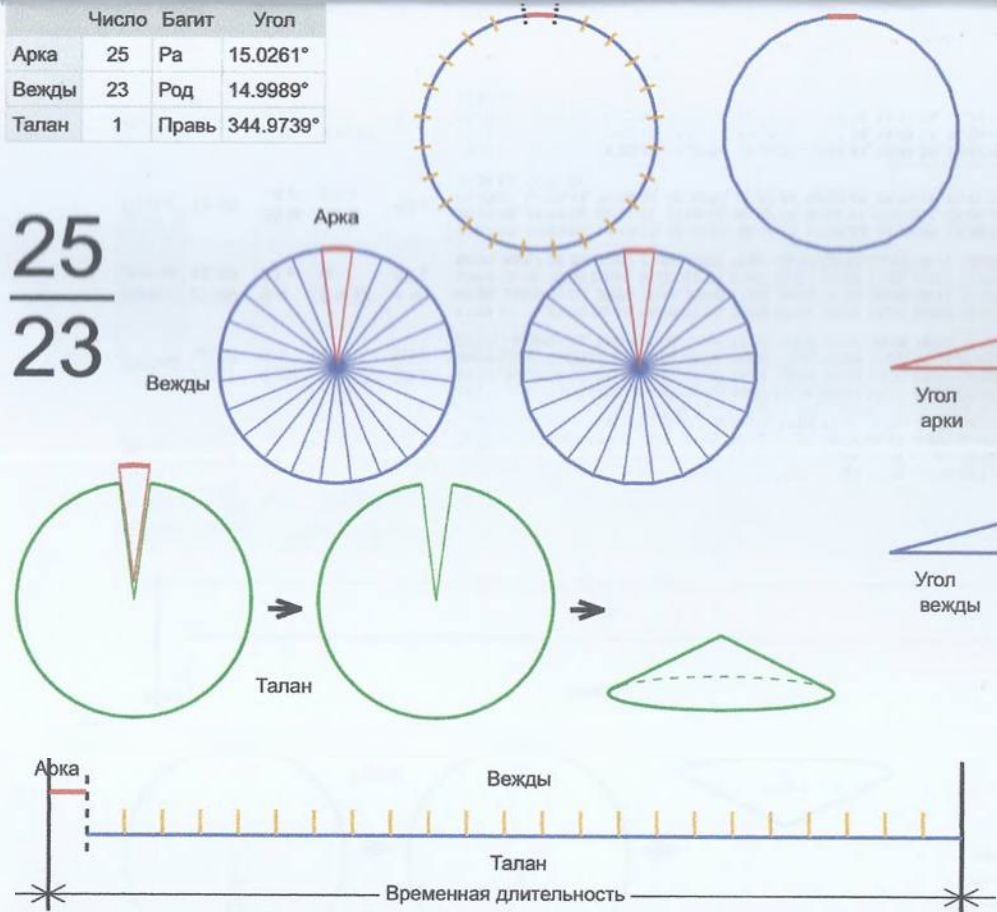

Число	Багит	Угол
Арка	25	Ра	15.0261°
Вежды	23	Род	14.9989°
Талан	1	Правь	344.9739°

25
23

Врем. длит.	Серед. арки	Длительности			Вехи
		Арка	Вежда	Затяг.	
Лето	21/06 12:30	15 дн 5 ч	15 дн 5 ч	5 ч 28 м	29/06 03:26, 14/07 08:39, 29/07 13:53, 13/08 19:06, 29/08 00:19, 13/09 05:33, 28/09 10:46, 13/10 15:59, 28/10 21:13, 13/11 02:26, 28/11 07:39, 13/12 12:53, 28/12 18:06, 12/01 23:20, 28/01 04:33, 12/02 09:46, 27/02 15:00, 14/03 20:13, 30/03 01:26, 14/04 06:40, 29/04 11:53, 14/05 17:06, 29/05 22:20, 14/06 03:33
Месяц	21/07 12:30	1 дн 6 ч	1 дн 5 ч	26 м 60 с	22/07 03:31, 23/07 09:31, 24/07 15:31, 25/07 21:31, 27/07 03:31, 28/07 09:30, 29/07 15:30, 30/07 21:30, 01/08 03:30, 02/08 09:30, 03/08 15:30, 04/08 21:30, 06/08 03:29, 07/08 09:29, 08/08 15:29, 09/08 21:29, 11/08 03:29, 12/08 09:29, 13/08 15:29, 14/08 21:28, 16/08 03:28, 17/08 09:28, 18/08 15:28, 19/08 21:28
Шест дница	27/06 12:30	6 ч	5 ч 59 м	5 м 24 с	27/06 15:30, 27/06 21:30, 28/06 03:30, 28/06 09:30, 28/06 15:30, 28/06 21:30, 29/06 03:30, 29/06 09:30, 29/06 15:30, 29/06 21:30, 30/06 03:30, 30/06 09:30, 30/06 15:29, 30/06 21:29, 01/07 03:29, 01/07 09:29, 01/07 15:29, 01/07 21:29, 02/07 03:29, 02/07 09:29, 02/07 15:29, 02/07 21:29, 03/07 03:29, 03/07 09:29
Сутки	12:30	1 ч	59 м 60 с	54 с	13:00:03, 14:00:02, 15:00:02, 16:00:02, 17:00:02, 18:00:01, 19:00:01, 20:00:01, 21:00:00, 22:00:00, 23:00:00, 00:00:00, 00:59:59, 01:59:59, 02:59:59, 03:59:59, 04:59:58, 05:59:58, 06:59:58, 07:59:57, 08:59:57, 09:59:57, 10:59:57, 11:59:56
Час	13:30	2 м 30 с	2 м 30 с	2 с	13:31:15, 13:33:45, 13:36:15, 13:38:45, 13:41:15, 13:43:45, 13:46:15, 13:48:45, 13:51:15, 13:53:45, 13:56:15, 13:58:45, 14:01:14, 14:03:44, 14:06:14, 14:08:44, 14:11:14, 14:13:44, 14:16:14, 14:18:44, 14:21:14, 14:23:44, 14:26:14, 14:28:44

	Число	Багит	Угол
Арка	25	Ра	14.4°
Вежды	24	Купала	14.4°
Талан	1	Правь	345.6°

25
24