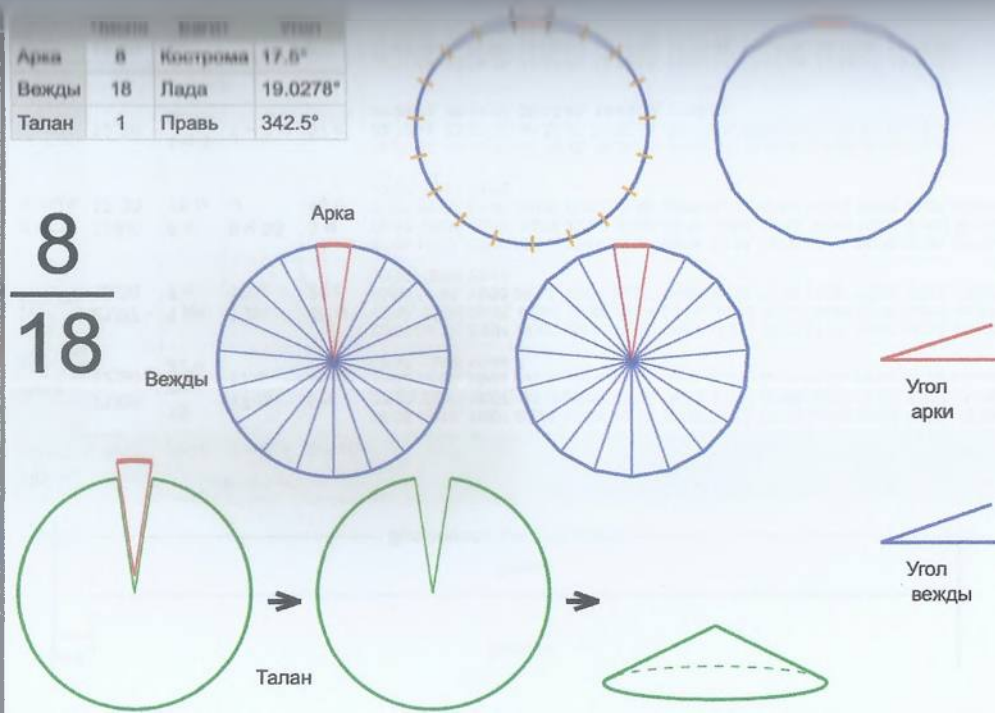

Врем. длит.	Серед. арки	Длительности			Вехи
		Арка	Вежда	Затяг.	
Лето	21/06 12:30	17 дн 18 ч	19 дн 7 ч	6 ч 23 м	30/06 09:33, 19/07 16:53, 08/08 00:12, 27/08 07:32, 15/09 14:52, 04/10 22:11, 24/10 05:31, 12/11 12:50, 01/12 20:10, 21/12 03:30, 09/01 10:49, 28/01 18:09, 17/02 01:28, 08/03 08:48, 27/03 16:07, 15/04 23:27, 05/05 06:47, 24/05 14:06, 12/06 21:26
Месяц	21/07 12:30	1 дн 11 ч	1 дн 14 ч	31 м 30 с	22/07 06:00, 23/07 20:03, 25/07 10:06, 27/07 00:10, 28/07 14:13, 30/07 04:16, 31/07 18:20, 02/08 08:23, 03/08 22:26, 05/08 12:30, 07/08 02:33, 08/08 16:36, 10/08 06:40, 11/08 20:43, 13/08 10:46, 15/08 00:50, 16/08 14:53, 18/08 04:56, 19/08 19:00
Шест дница	27/06 12:30	7 ч	7 ч 36 м	6 м 16 с	27/06 16:00, 27/06 23:36, 28/06 07:13, 28/06 14:50, 28/06 22:26, 29/06 06:03, 29/06 13:40, 29/06 21:16, 30/06 04:53, 30/06 12:30, 30/06 20:06, 01/07 03:43, 01/07 11:20, 01/07 18:56, 02/07 02:33, 02/07 10:10, 02/07 17:46, 03/07 01:23, 03/07 09:00
Сутки	12:30	1 ч 10 м	1 ч 16 м	1 м 3 с	13:05:00, 14:21:06, 15:37:13, 16:53:20, 18:09:26, 19:25:33, 20:41:40, 21:57:46, 23:13:53, 00:30:00, 01:46:06, 03:02:13, 04:18:20, 05:34:26, 06:50:33, 08:06:40, 09:22:46, 10:38:53, 11:55:00
Час	13:30	2 м 55 с	3 м 10 с	3 с	13:31:27, 13:34:37, 13:37:48, 13:40:58, 13:44:08, 13:47:18, 13:50:29, 13:53:39, 13:56:49, 14:00:00, 14:03:10, 14:06:20, 14:09:30, 14:12:41, 14:15:51, 14:19:01, 14:22:11, 14:25:22, 14:28:32