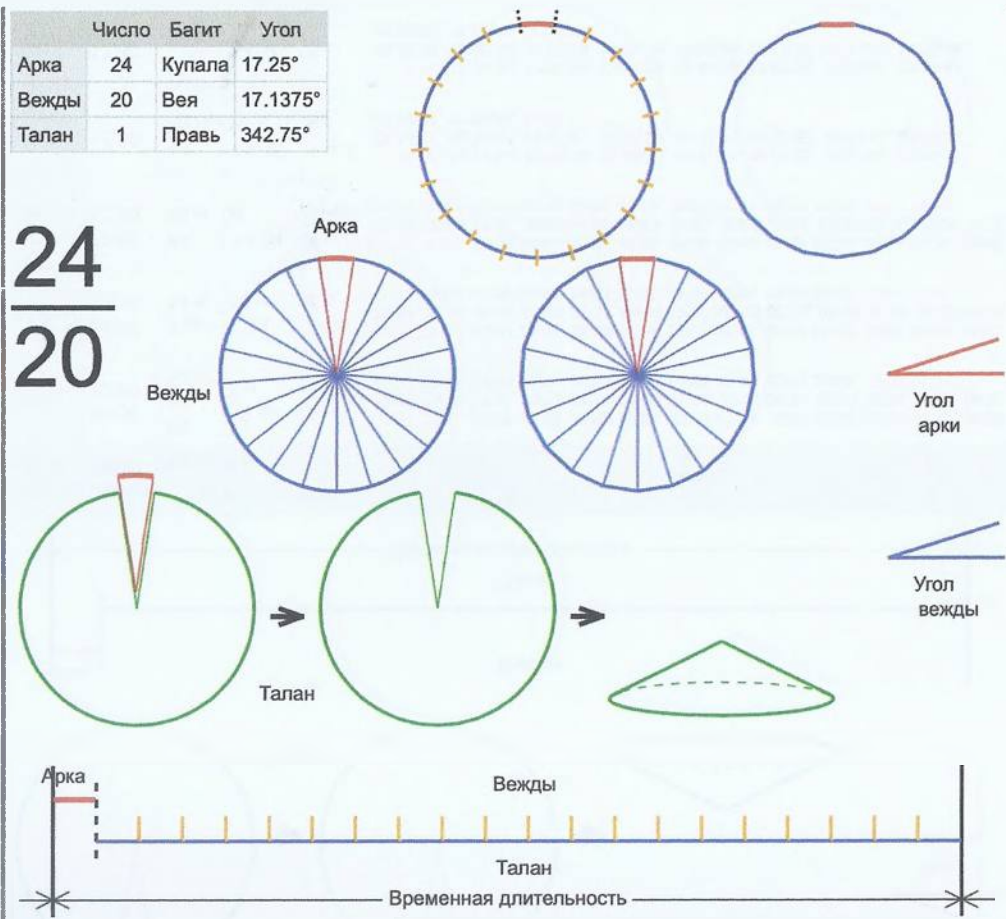

Врем. длит.	Серед. арки	Длительности			Вехи
		Арка	Вежда	Затяг.	
Лето	21/06 12:30	17 дн 12 ч	17 дн 9 ч	6 ч 15 м	30/06 06:31, 17/07 15:49, 04/08 01:06, 21/08 10:24, 07/09 19:42, 25/09 05:00, 12/10 14:18, 29/10 23:36, 16/11 08:54, 03/12 18:12, 21/12 03:30, 07/01 12:47, 24/01 22:05, 11/02 07:23, 28/02 16:41, 18/03 01:59, 04/04 11:17, 21/04 20:35, 09/05 05:53, 26/05 15:10, 13/06 00:28
Месяц	21/07 12:30	1 дн 10 ч	1 дн 10 ч	30 м 51 с	22/07 05:45, 23/07 16:01, 25/07 02:18, 26/07 12:34, 27/07 22:51, 29/07 09:07, 30/07 19:24, 01/08 05:40, 02/08 15:57, 04/08 02:13, 05/08 12:30, 06/08 22:46, 08/08 09:03, 09/08 19:19, 11/08 05:36, 12/08 15:52, 14/08 02:08, 15/08 12:25, 16/08 22:42, 18/08 08:58, 19/08 19:15
Шест дница	27/06 12:30	6 ч 54 м	6 ч 51 м	6 м 10 с	27/06 15:57, 27/06 22:48, 28/06 05:39, 28/06 12:30, 28/06 19:22, 29/06 02:13, 29/06 09:04, 29/06 15:56, 29/06 22:47, 30/06 05:38, 30/06 12:30, 30/06 19:21, 01/07 02:12, 01/07 09:03, 01/07 15:55, 01/07 22:46, 02/07 05:37, 02/07 12:29, 02/07 19:20, 03/07 02:11, 03/07 09:03
Сутки	12:30	1 ч 9 м	1 ч 8 м	1 м 2 с	13:04:30, 14:13:03, 15:21:36, 16:30:09, 17:38:42, 18:47:15, 19:55:48, 21:04:21, 22:12:54, 23:21:27, 00:30:00, 01:38:33, 02:47:06, 03:55:39, 05:04:12, 06:12:45, 07:21:18, 08:29:51, 09:38:24, 10:46:57, 11:55:30