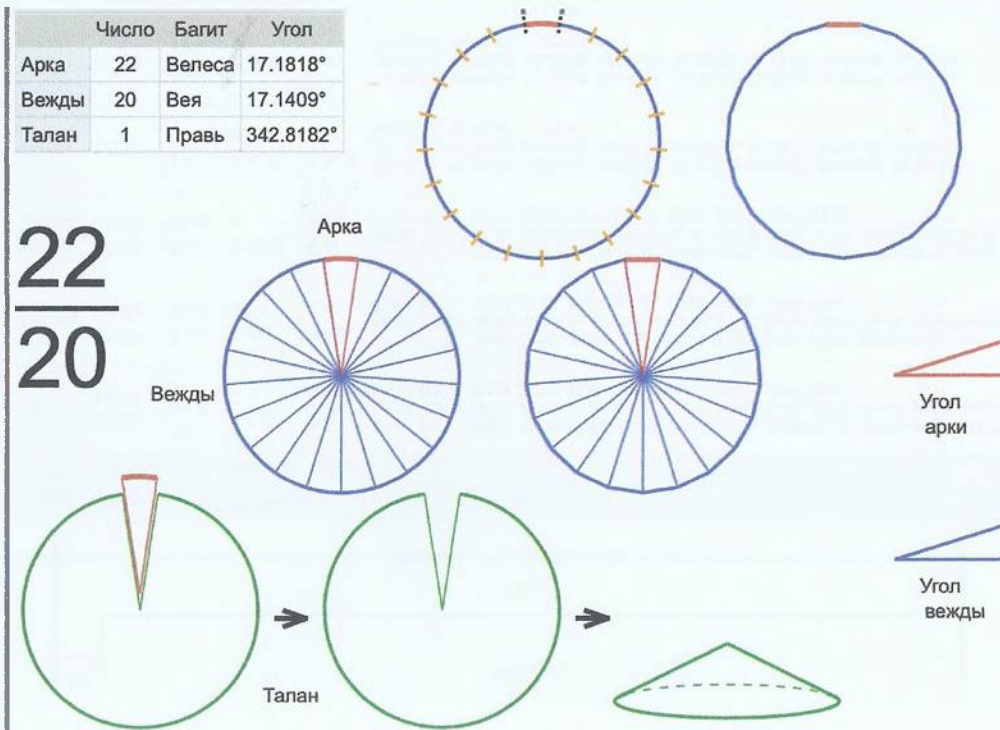

Врем. длит.	Серед. арки	Длительности			Вежи
		Арка	Вежда	Затяг.	
Лето	21/06 12:30	17 дн 10 ч	17 дн 9 ч	6 ч 15 м	30/06 05:41, 17/07 15:04, 04/08 00:27, 21/08 09:49, 07/09 19:12, 25/09 04:35, 12/10 13:58, 29/10 23:21, 16/11 08:44, 03/12 18:07, 21/12 03:30, 07/01 12:52, 24/01 22:15, 11/02 07:38, 28/02 17:01, 18/03 02:24, 04/04 11:47, 21/04 21:10, 09/05 06:32, 26/05 15:55, 13/06 01:18
Месяц	21/07 12:30	1 дн 10 ч	1 дн 10 ч	30 м 51 с	22/07 05:40, 23/07 15:57, 25/07 02:14, 26/07 12:31, 27/07 22:48, 29/07 09:05, 30/07 19:22, 01/08 05:39, 02/08 15:56, 04/08 02:13, 05/08 12:30, 06/08 22:46, 08/08 09:03, 09/08 19:20, 11/08 05:37, 12/08 15:54, 14/08 02:11, 15/08 12:28, 16/08 22:45, 18/08 09:02, 19/08 19:19
Шест дница	27/06 12:30	6 ч 52 м	6 ч 51 м	6 м 10 с	27/06 15:56, 27/06 22:47, 28/06 05:38, 28/06 12:30, 28/06 19:21, 29/06 02:13, 29/06 09:04, 29/06 15:55, 29/06 22:47, 30/06 05:38, 30/06 12:30, 30/06 19:21, 01/07 02:12, 01/07 09:04, 01/07 15:55, 01/07 22:46, 02/07 05:38, 02/07 12:29, 02/07 19:21, 03/07 02:12, 03/07 09:03
Сутки	12:30	1 ч 8 м	1 ч 8 м	1 м 2 с	13:04:21, 14:12:55, 15:21:29, 16:30:03, 17:38:37, 18:47:10, 19:55:44, 21:04:18, 22:12:52, 23:21:26, 00:30:00, 01:38:33, 02:47:07, 03:55:41, 05:04:15, 06:12:49, 07:21:22, 08:29:56, 09:38:30, 10:47:04, 11:55:38