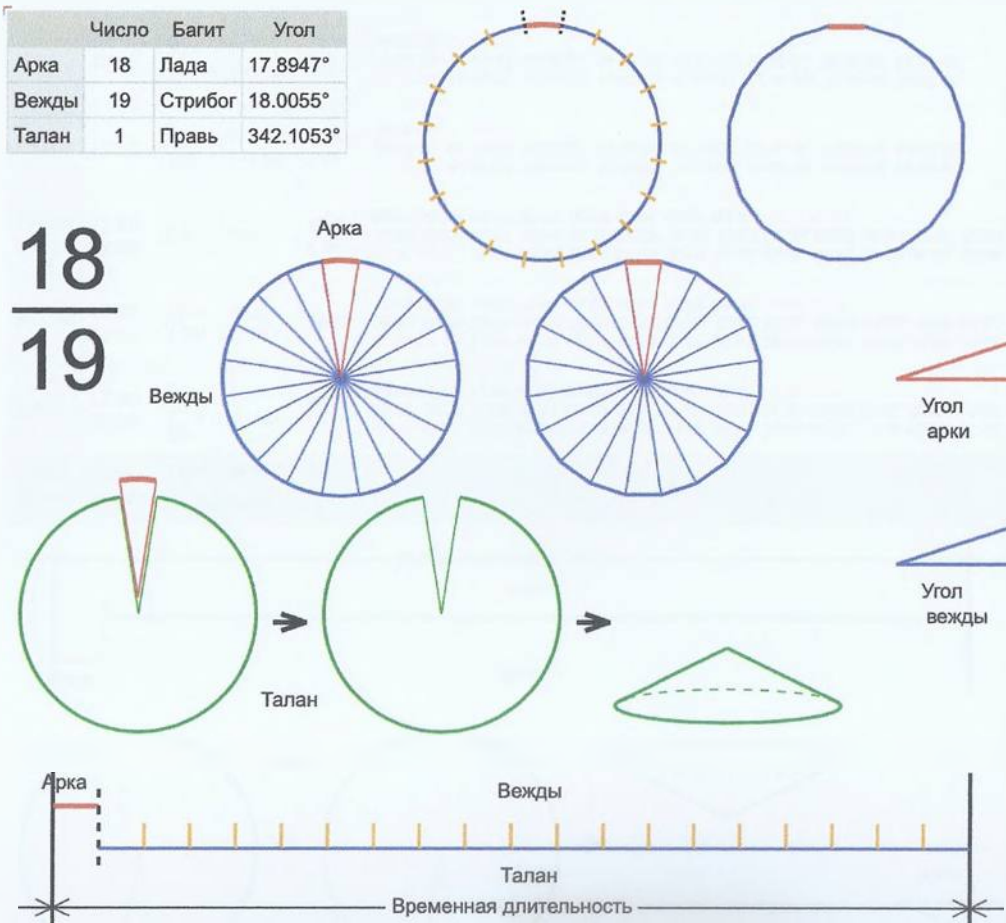

Число	Багит	Угол
Арка	18	Лада	17.8947°
Вежды	19	Стрибог	18.0055°
Талан	1	Правь	342.1053°

18
19

Врем. длит.	Серед. арки	Длительности			Вахи
		Арка	Вежда	Затяг.	
Лето	21/06 12:30	18 дн 3 ч	18 дн 6 ч	6 ч 32 м	30/06 14:22, 18/07 20:48, 06/08 03:14, 24/08 09:40, 11/09 16:06, 29/09 22:32, 18/10 04:58, 05/11 11:24, 23/11 17:50, 12/12 00:16, 30/12 06:43, 17/01 13:09, 04/02 19:35, 23/02 02:01, 13/03 08:27, 31/03 14:53, 18/04 21:19, 07/05 03:45, 25/05 10:11, 12/06 18:37
Месяц	21/07 12:30	1 дн 11 ч	1 дн 12 ч	32 м 13 с	22/07 06:23, 23/07 18:24, 25/07 06:25, 26/07 18:25, 28/07 06:26, 29/07 18:27, 31/07 06:27, 01/08 18:28, 03/08 06:29, 04/08 18:29, 06/08 06:30, 07/08 18:30, 09/08 06:31, 10/08 18:32, 12/08 06:32, 13/08 18:33, 15/08 06:34, 16/08 18:34, 18/08 06:35, 19/08 18:36
Шест дница	27/06 12:30	7 ч 9 м	7 ч 12 м	6 м 27 с	27/06 16:04, 27/06 23:16, 28/06 06:29, 28/06 13:41, 28/06 20:53, 29/06 04:05, 29/06 11:17, 29/06 18:29, 30/06 01:41, 30/06 08:53, 30/06 16:06, 30/06 23:18, 01/07 06:30, 01/07 13:42, 01/07 20:54, 02/07 04:06, 02/07 11:18, 02/07 18:30, 03/07 01:43, 03/07 08:55
Сутки	12:30	1 ч 11 м	1 ч 12 м	1 м 4 с	13:05:47, 14:17:48, 15:29:50, 16:41:51, 17:53:52, 19:05:54, 20:17:55, 21:29:56, 22:41:58, 23:53:59, 01:06:00, 02:18:01, 03:30:03, 04:42:04, 05:54:05, 07:06:07, 08:18:08, 09:30:09, 10:42:11, 11:54:12

	Число	Багит	Угол
Арка	18	Лада	17°
Вежды	20	Вейя	17.15°
Талан	1	Правь	343°

18
20