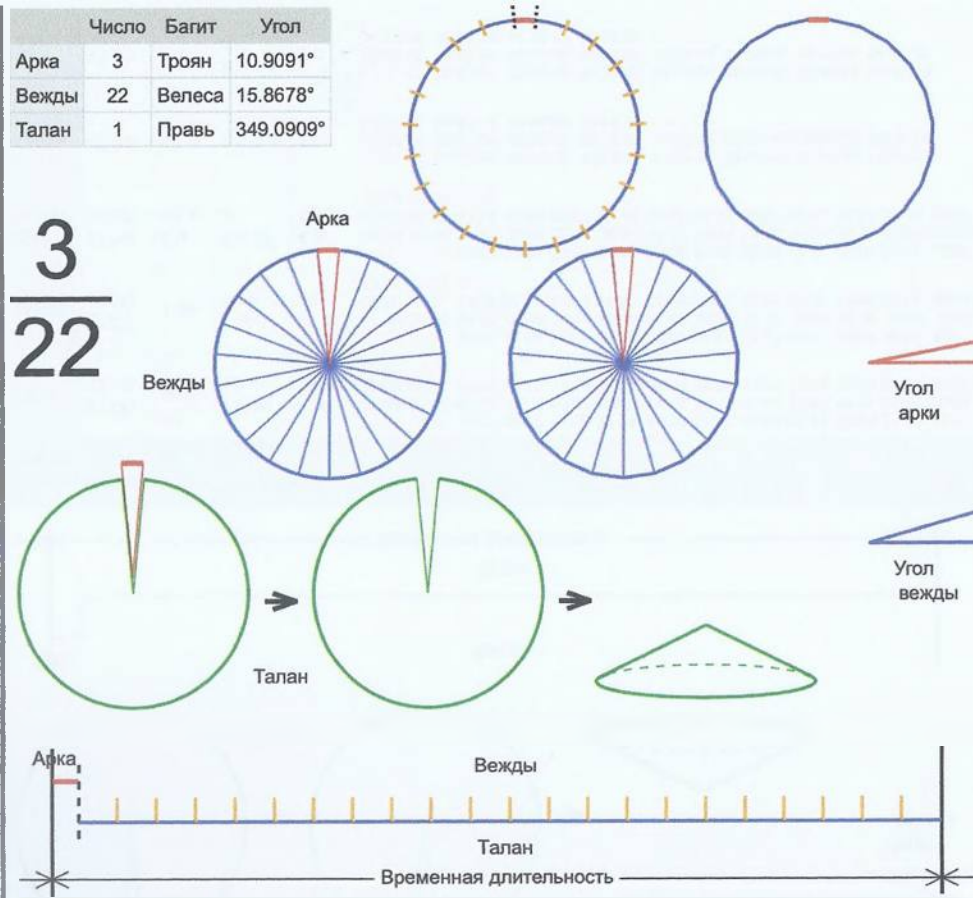

Врем. длит.	Серед. арки	Длительности			Вехи
		Арка	Вежда	Затяг.	
Лето	21/06 12:30	11 дн 1 ч	16 дн 2 ч	3 ч 59 м	27/06 01:19, 13/07 03:41, 29/07 06:04, 14/08 08:27, 30/08 10:50, 15/09 13:13, 01/10 15:35, 17/10 17:58, 02/11 20:21, 18/11 22:44, 05/12 01:07, 21/12 03:30, 06/01 05:52, 22/01 08:15, 07/02 10:38, 23/02 13:01, 11/03 15:24, 27/03 17:46, 12/04 20:09, 28/04 22:32, 15/05 00:55, 31/05 03:18, 16/06 05:40
Месяц	21/07 12:30	21 ч 49 м	1 дн 7 ч	19 м 38 с	21/07 23:24, 23/07 07:08, 24/07 14:52, 25/07 22:36, 27/07 06:21, 28/07 14:05, 29/07 21:49, 31/07 05:33, 01/08 13:17, 02/08 21:01, 04/08 04:45, 05/08 12:30, 06/08 20:14, 08/08 03:58, 09/08 11:42, 10/08 19:26, 12/08 03:10, 13/08 10:54, 14/08 18:38, 16/08 02:23, 17/08 10:07, 18/08 17:51, 20/08 01:35
Шест дница	27/06 12:30	4 ч 21 м	6 ч 20 м	3 м 56 с	27/06 14:40, 27/06 21:01, 28/06 03:22, 28/06 09:43, 28/06 16:04, 28/06 22:25, 29/06 04:45, 29/06 11:06, 29/06 17:27, 29/06 23:48, 30/06 06:09, 30/06 12:30, 30/06 18:50, 01/07 01:11, 01/07 07:32, 01/07 13:53, 01/07 20:14, 02/07 02:34, 02/07 08:55, 02/07 15:16, 02/07 21:37, 03/07 03:58, 03/07 10:19
Сутки	12:30	43 м 38 с	1 ч 3 м	39 с	12:51:49, 13:55:17, 14:58:45, 16:02:13, 17:05:42, 18:09:10, 19:12:38, 20:16:06, 21:19:35, 22:23:03, 23:26:31, 00:30:00, 01:33:28, 02:36:56, 03:40:24, 04:43:53, 05:47:21, 06:50:49, 07:54:17, 08:57:46, 10:01:14, 11:04:42, 12:08:10
		1 м	2 м 39 с	2 с	13:30:54, 13:33:33, 13:36:11, 13:38:50, 13:41:29, 13:44:07, 13:46:46, 13:49:25, 13:52:03, 13:54:42, 13:57:21, 14:00:00, 14:02:39, 14:05:17, 14:07:56, 14:10:34