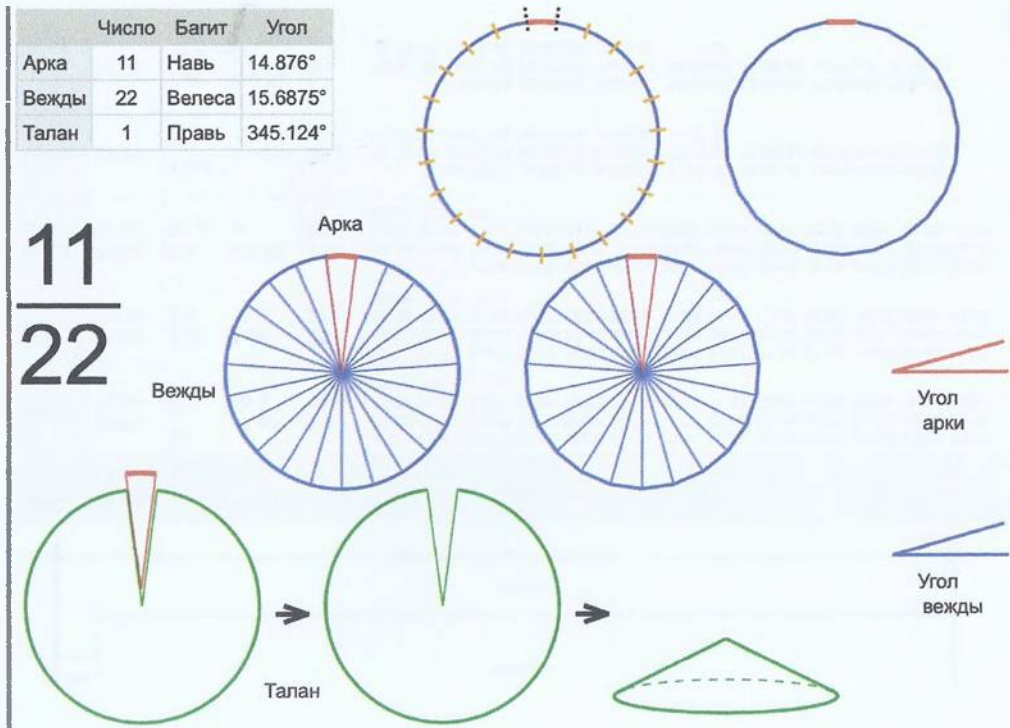

	Число	Багит	Угол
Арка	11	Навь	14.876°
Вежды	22	Велеса	15.6875°
Талан	1	Правь	345.124°

11
—
22

Врем. длит.	Серед. арки	Длительности			Вехи
		Арка	Вежда	Затяг.	
Лето	21/06 12:30	15 дн 2 ч	15 дн 21 ч	5 ч 26 м	29/06 01:36, 14/07 23:36, 30/07 21:35, 15/08 19:35, 31/08 17:34, 16/09 15:33, 02/10 13:33, 18/10 11:32, 03/11 09:31, 19/11 07:31, 05/12 05:30, 21/12 03:30, 06/01 01:29, 21/01 23:28, 06/02 21:28, 22/02 19:27, 10/03 17:26, 26/03 15:26, 11/04 13:25, 27/04 11:24, 13/05 09:24, 29/05 07:23, 14/06 05:23
Месяц	21/07 12:30	1 дн 5 ч	1 дн 7 ч	26 м 47 с	22/07 03:22, 23/07 10:45, 24/07 18:07, 26/07 01:30, 27/07 08:52, 28/07 16:15, 29/07 23:37, 31/07 07:00, 01/08 14:22, 02/08 21:45, 04/08 05:07, 05/08 12:30, 06/08 19:52, 08/08 03:14, 09/08 10:37, 10/08 17:59, 12/08 01:22, 13/08 08:44, 14/08 16:07, 15/08 23:29, 17/08 06:52, 18/08 14:14, 19/08 21:37
Шест дница	27/06 12:30	5 ч 57 м	6 ч 16 м	5 м 21 с	27/06 15:28, 27/06 21:45, 28/06 04:01, 28/06 10:18, 28/06 16:34, 28/06 22:51, 29/06 05:07, 29/06 11:24, 29/06 17:40, 29/06 23:57, 30/06 06:13, 30/06 12:30, 30/06 18:46, 01/07 01:02, 01/07 07:19, 01/07 13:35, 01/07 19:52, 02/07 02:08, 02/07 08:25, 02/07 14:41, 02/07 20:58, 03/07 03:14, 03/07 09:31
Сутки	12:30	59 м 30 с	1 ч 2 м	54 с	12:59:45, 14:02:30, 15:05:15, 16:08:00, 17:10:45, 18:13:30, 19:16:15, 20:19:00, 21:21:45, 22:24:30, 23:27:15, 00:30:00, 01:32:44, 02:35:29, 03:38:14, 04:40:59, 05:43:44, 06:46:29, 07:49:14, 08:51:59, 09:54:44, 10:57:29, 12:00:14