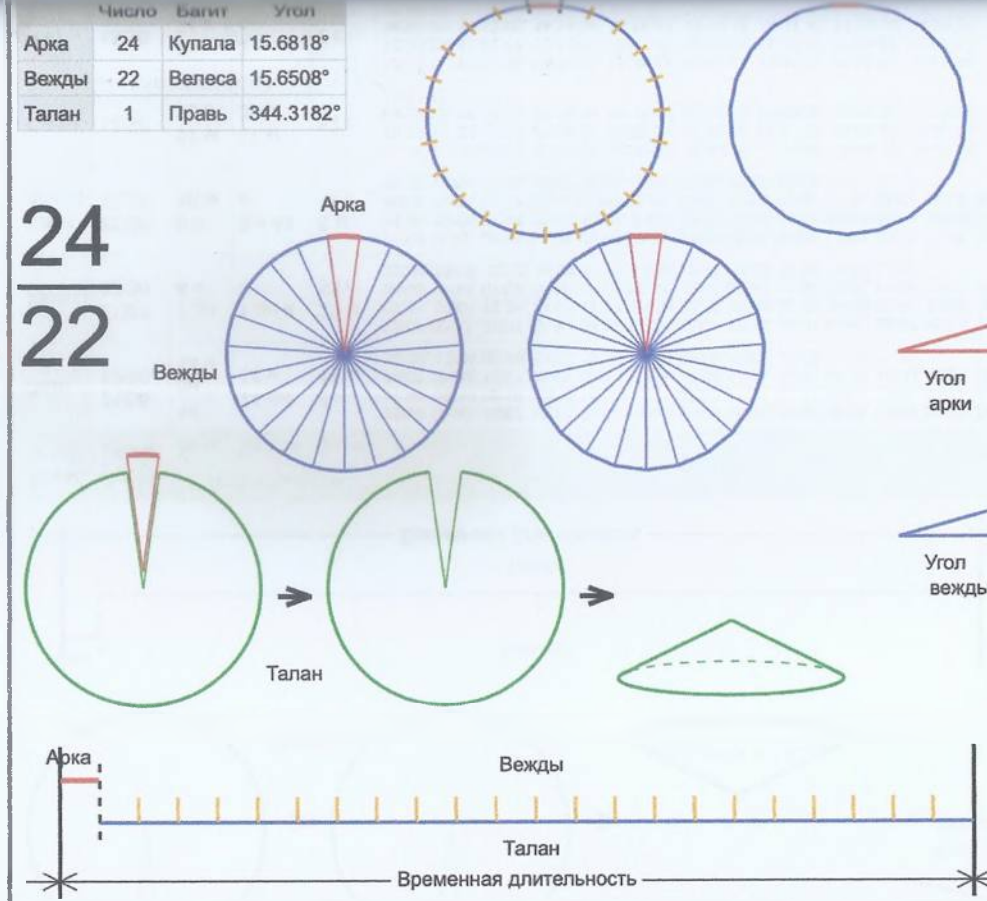

Врем. длит.	Серед. арки	Длительности			Вехи
		Арка	Вежда	Затяг.	
Лето	21/06 12:30	15 дн 21 ч	15 дн 21 ч	5 ч 42 м	29/06 11:25, 15/07 08:31, 31/07 05:37, 16/08 02:43, 31/08 23:48, 16/09 20:54, 02/10 18:00, 18/10 15:06, 03/11 12:12, 19/11 09:18, 05/12 06:24, 21/12 03:30, 06/01 00:35, 21/01 21:41, 06/02 18:47, 22/02 15:53, 10/03 12:59, 26/03 10:05, 11/04 07:11, 27/04 04:16, 13/05 01:22, 28/05 22:28, 13/06 19:34
Месяц	21/07 12:30	1 дн 7 ч	1 дн 7 ч	28 м 10 с	22/07 04:10, 23/07 11:29, 24/07 18:47, 26/07 02:05, 27/07 09:23, 28/07 16:41, 29/07 23:59, 31/07 07:17, 01/08 14:35, 02/08 21:53, 04/08 05:11, 05/08 12:30, 06/08 19:48, 08/08 03:06, 09/08 10:24, 10/08 17:42, 12/08 01:00, 13/08 08:18, 14/08 15:36, 15/08 22:54, 17/08 06:12, 18/08 13:30, 19/08 20:49
Шест дница	27/06 12:30	6 ч 16 м	6 ч 15 м	5 м 38 с	27/06 15:38, 27/06 21:53, 28/06 04:09, 28/06 10:25, 28/06 16:40, 28/06 22:56, 29/06 05:11, 29/06 11:27, 29/06 17:43, 29/06 23:58, 30/06 06:14, 30/06 12:30, 30/06 18:45, 01/07 01:01, 01/07 07:16, 01/07 13:32, 01/07 19:48, 02/07 02:03, 02/07 08:19, 02/07 14:34, 02/07 20:50, 03/07 03:06, 03/07 09:21
Сутки	12:30	1 ч 2 м	1 ч 2 м	56 с	13:01:21, 14:03:58, 15:06:34, 16:09:10, 17:11:46, 18:14:22, 19:16:59, 20:19:35, 21:22:11, 22:24:47, 23:27:23, 00:30:00, 01:32:36, 02:35:12, 03:37:48, 04:40:24, 05:43:00, 06:45:37, 07:48:13, 08:50:49, 09:53:25, 10:56:01, 11:58:38
Час	13:30	2 м 37 с	2 м 37 с	2 с	13:31:18, 13:33:54, 13:36:31, 13:39:07, 13:41:44, 13:44:20, 13:46:57, 13:49:33, 13:52:10, 13:54:46, 13:57:23, 14:00:00, 14:02:36, 14:05:13, 14:07:49, 14:10:26, 14:13:02, 14:15:39, 14:18:15, 14:20:52, 14:23:28, 14:26:05, 14:28:41