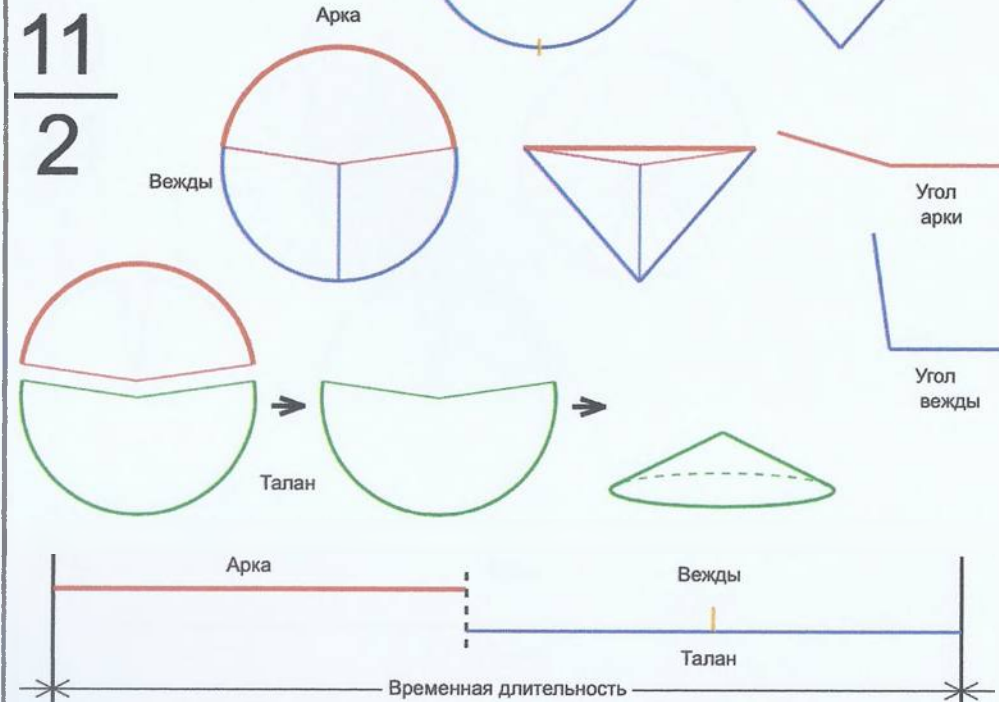

Врем. длит.	Серед. арки	Длительности			Вехи
		Арка	Вежда	Затяг.	
Лето	21/06 12:30	166 дн 14 ч	99 дн 14 ч	1 дн 11 ч	12/09 12:46, 21/12 03:30, 30/03 18:13
Месяц	21/07 12:30	13 дн 15 ч	8 дн 4 ч	2 ч 56 м	28/07 08:08, 05/08 12:30, 13/08 16:51
Шест дница	27/06 12:30	2 дн 17 ч	1 дн 15 ч	35 м 21 с	28/06 21:13, 30/06 12:30, 02/07 03:46
Сутки	12:30	10 ч 04 м	6 ч 32 м	5 м 00 с	01/07 10:00, 00/00 00:00, 02/02 03:46