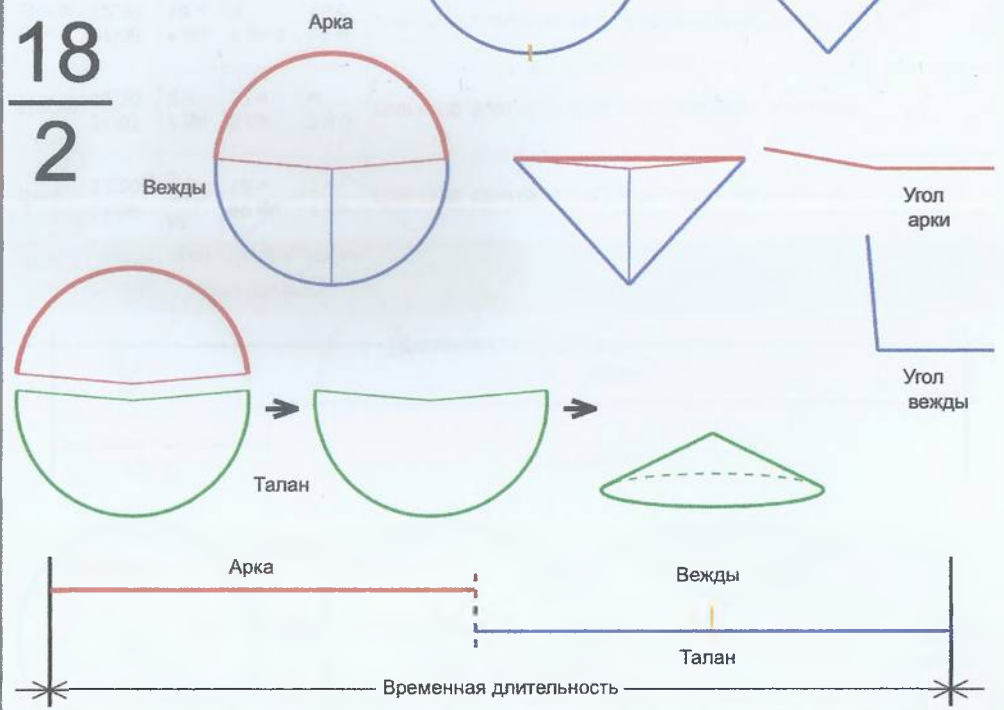

Врем. длит.	Серед. арки	Длительности			Вехи
		Арка	Вежда	Затяг.	
Лето	21/06 12:30	172 дн 11 ч	96 дн 9 ч	1 дн 10 ч	15/09 18:15, 21/12 03:30, 27/03 12:45
Месяц	21/07 12:30	14 дн 4 ч	7 дн 22 ч	2 ч 51 м	28/07 14:30, 05/08 12:30, 13/08 10:30
Шест дница	27/06 12:30	2 дн 20 ч	1 дн 14 ч	34 м 12 с	28/06 22:30, 30/06 12:30, 02/07 02:30
Сутки	12:30	11 ч 20 м	6 ч 20 м	5 м 42 с	18:10:00, 00:30:00, 06:50:00
Час	13:30	28 м 20 с	15 м 50 с	14 с	13:44:10, 14:00:00, 14:15:50