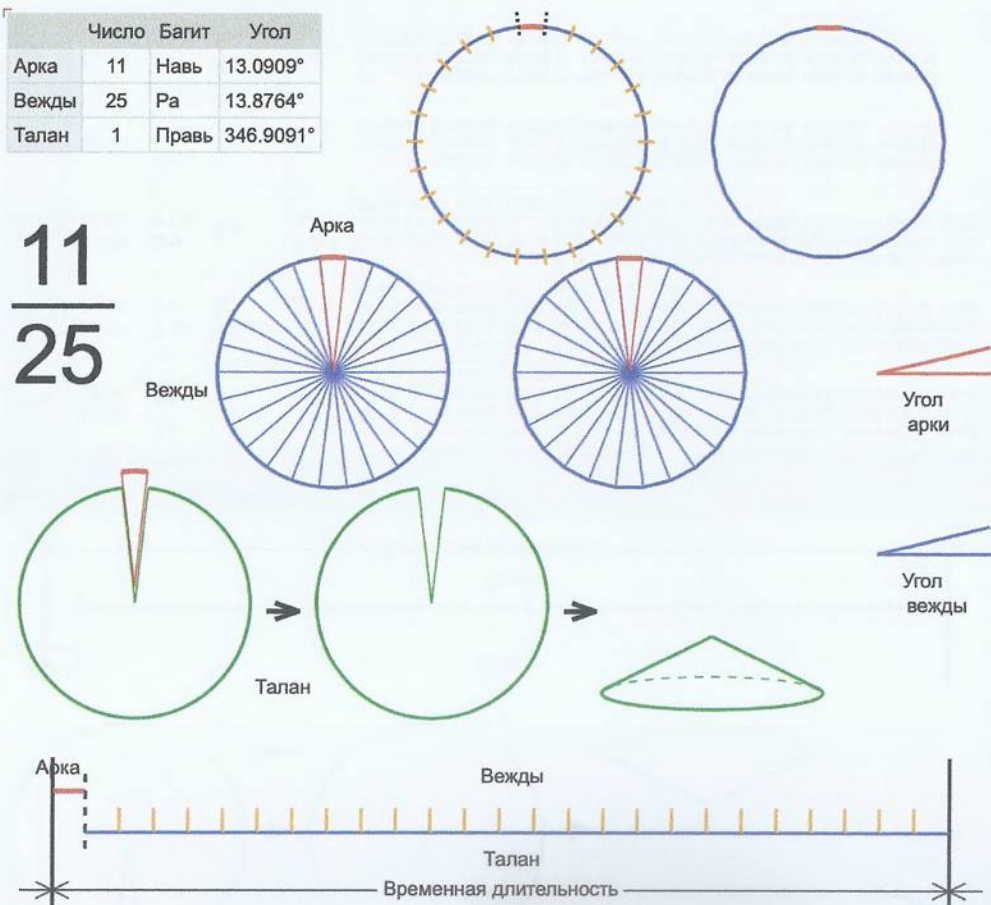

Число	Багит	Угол
Арка	11	Навь	13.0909°
Вежды	25	Ра	13.8764°
Талан	1	Правь	346.9091°

11
—
25

Врем. длит.	Серед. арки	Длительности			Вехи
		Арка	Вежда	Затяг.	
Лето	21/06 12:30	13 дн 6 ч	14 дн 1 ч	4 ч 46 м	28/06 03:52, 12/07 05:46, 26/07 07:39, 09/08 09:33, 23/08 11:26, 06/09 13:19, 20/09 15:13, 04/10 17:06, 18/10 18:59, 01/11 20:53, 15/11 22:46, 30/11 00:39, 14/12 02:33, 28/12 04:26, 11/01 06:20, 25/01 08:13, 08/02 10:06, 22/02 12:00, 08/03 13:53, 22/03 15:46, 05/04 17:40, 19/04 19:33, 03/05 21:26, 17/05 23:20, 01/06 01:13, 15/06 03:07
Месяц	21/07 12:30	1 дн 2 ч	1 дн 3 ч	23 м 34 с	22/07 01:35, 23/07 05:20, 24/07 09:05, 25/07 12:50, 26/07 16:36, 27/07 20:21, 29/07 00:06, 30/07 03:51, 31/07 07:36, 01/08 11:21, 02/08 15:07, 03/08 18:52, 04/08 22:37, 06/08 02:22, 07/08 06:07, 08/08 09:52, 09/08 13:38, 10/08 17:23, 11/08 21:08, 13/08 00:53, 14/08 04:38, 15/08 08:23, 16/08 12:09, 17/08 15:54, 18/08 19:39, 19/08 23:24
Шест дница	27/06 12:30	5 ч 14 м	5 ч 33 м	4 м 43 с	27/06 15:07, 27/06 20:40, 28/06 02:13, 28/06 07:46, 28/06 13:19, 28/06 18:52, 29/06 00:25, 29/06 05:58, 29/06 11:31, 29/06 17:04, 29/06 22:37, 30/06 04:10, 30/06 09:43, 30/06 15:16, 30/06 20:49, 01/07 02:22, 01/07 07:55, 01/07 13:28, 01/07 19:01, 02/07 00:34, 02/07 06:07, 02/07 11:40, 02/07 17:13, 02/07 22:46, 03/07 04:19, 03/07 09:52
Сутки	12:30	52 м 22 с	55 м 30 с	47 с	12:58:10, 13:51:41, 14:47:11, 15:42:41, 16:38:12, 17:33:42, 18:29:12, 19:24:43, 20:20:13, 21:15:43, 22:11:14, 23:06:44, 00:02:14, 00:57:45, 01:53:16, 02:48:45, 03:44:16, 04:39:46, 05:35:16, 06:30:47, 07:26:17, 08:21:47, 09:17:18, 10:12:48, 11:08:18