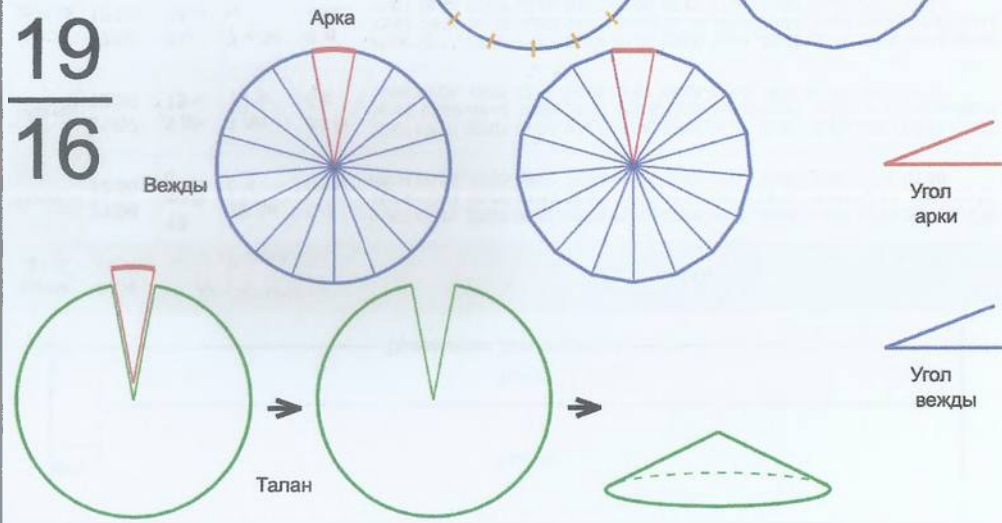

Врем. длит.	Серед. арки	Длительности			Вехи
		Арка	Вежда	Затяг.	
Лето	21/06 12:30	21 дн 15 ч	21 дн 11 ч	7 ч 43 м	02/07 08:01, 23/07 19:27, 14/08 06:53, 04/09 18:19, 26/09 05:45, 17/10 17:11, 08/11 04:37, 29/11 16:03, 21/12 03:30, 11/01 14:56, 02/02 02:22, 23/02 13:48, 17/03 01:14, 07/04 12:40, 29/04 00:06, 20/05 11:32, 10/06 22:58
Месяц	21/07 12:30	1 дн 18 ч	1 дн 18 ч	38 м 6 с	22/07 09:48, 24/07 04:09, 25/07 22:29, 27/07 16:49, 29/07 11:09, 31/07 05:29, 01/08 23:49, 03/08 18:09, 05/08 12:30, 07/08 06:50, 09/08 01:10, 10/08 19:30, 12/08 13:50, 14/08 08:10, 16/08 02:30, 17/08 20:50, 19/08 15:11
Шест дница	27/06 12:30	8 ч 31 м	8 ч 28 м	7 м 37 с	27/06 16:45, 28/06 01:13, 28/06 09:41, 28/06 18:09, 29/06 02:37, 29/06 11:05, 29/06 19:33, 30/06 04:01, 30/06 12:30, 30/06 20:58, 01/07 05:26, 01/07 13:54, 01/07 22:22, 02/07 06:50, 02/07 15:18, 02/07 23:46, 03/07 08:14
Сутки	12:30	1 ч 25 м	1 ч 24 м	1 м 16 с	13:12:37, 14:37:18, 16:01:58, 17:26:38, 18:51:18, 20:15:59, 21:40:39, 23:05:19, 00:30:00, 01:54:40, 03:19:20, 04:44:00, 06:08:41, 07:33:21, 08:58:01, 10:22:41, 11:47:22
Час	13:30	3 м 33 с	3 м 32 с	3 с	13:31:46, 13:35:18, 13:38:49, 13:42:21, 13:45:53, 13:49:24, 13:52:56, 13:56:28, 14:00:00, 14:03:31, 14:07:03, 14:10:35, 14:14:06, 14:17:38, 14:21:10, 14:24:41, 14:28:13