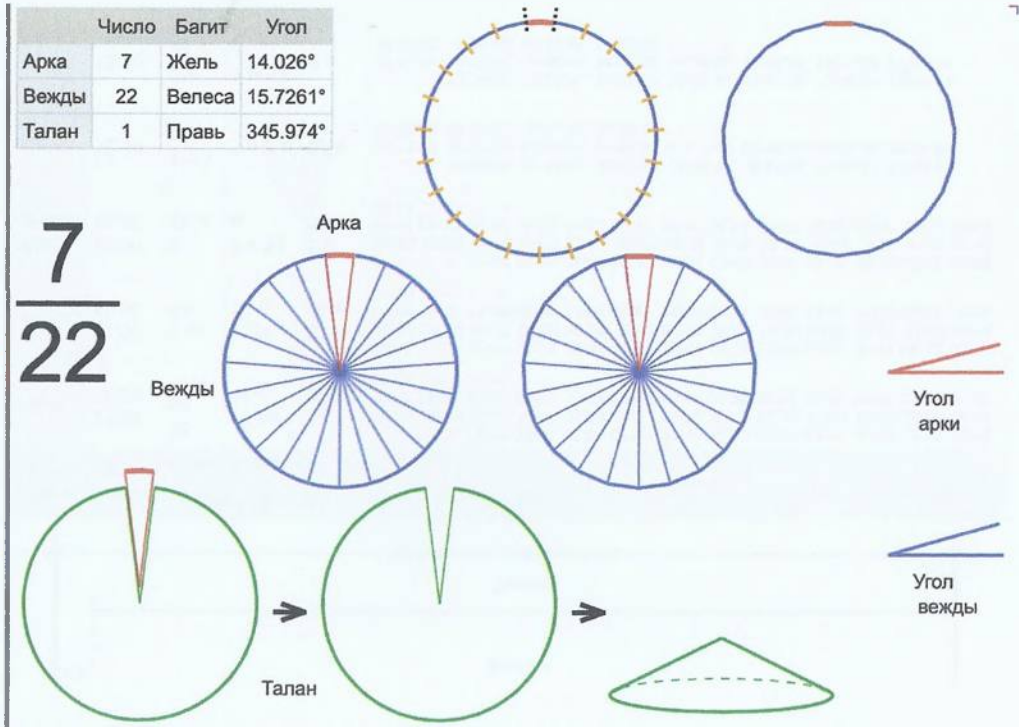

Врем. длит.	Серед. арки	Длительности			Вехи
		Арка	Вежда	Затяг.	
Лето	21/06 12:30	14 дн 5 ч	15 дн 22 ч	5 ч 7 м	28/06 15:15, 14/07 14:11, 30/07 13:07, 15/08 12:03, 31/08 10:59, 16/09 09:55, 02/10 08:50, 18/10 07:46, 03/11 06:42, 19/11 05:38, 05/12 04:34, 21/12 03:30, 06/01 02:25, 22/01 01:21, 07/02 00:17, 22/02 23:13, 10/03 22:09, 26/03 21:04, 11/04 20:00, 27/04 18:56, 13/05 17:52, 29/05 16:48, 14/06 15:44
Месяц	21/07 12:30	1 дн 4 ч	1 дн 7 ч	25 м 15 с	22/07 02:31, 23/07 09:58, 24/07 17:25, 26/07 00:52, 27/07 08:20, 28/07 15:47, 29/07 23:14, 31/07 06:41, 01/08 14:08, 02/08 21:35, 04/08 05:02, 05/08 12:30, 06/08 19:57, 08/08 03:24, 09/08 10:51, 10/08 18:18, 12/08 01:45, 13/08 09:12, 14/08 16:39, 16/08 00:07, 17/08 07:34, 18/08 15:01, 19/08 22:28
Шест дница	27/06 12:30	5 ч 36 м	6 ч 17 м	5 м 3 с	27/06 15:18, 27/06 21:35, 28/06 03:53, 28/06 10:10, 28/06 16:28, 28/06 22:45, 29/06 05:02, 29/06 11:20, 29/06 17:37, 29/06 23:55, 30/06 06:12, 30/06 12:30, 30/06 18:47, 01/07 01:04, 01/07 07:22, 01/07 13:39, 01/07 19:57, 02/07 02:14, 02/07 08:31, 02/07 14:49, 02/07 21:06, 03/07 03:24, 03/07 09:41
Сутки	12:30	56 м 6 с	1 ч 2 м	50 с	12:58:03, 14:00:57, 15:03:51, 16:06:45, 17:09:40, 18:12:34, 19:15:28, 20:18:22, 21:21:17, 22:24:11, 23:27:05, 00:30:00, 01:32:54, 02:35:48, 03:38:42, 04:41:37, 05:44:31, 06:47:25, 07:50:19, 08:53:14, 09:56:08, 10:59:02, 12:01:56