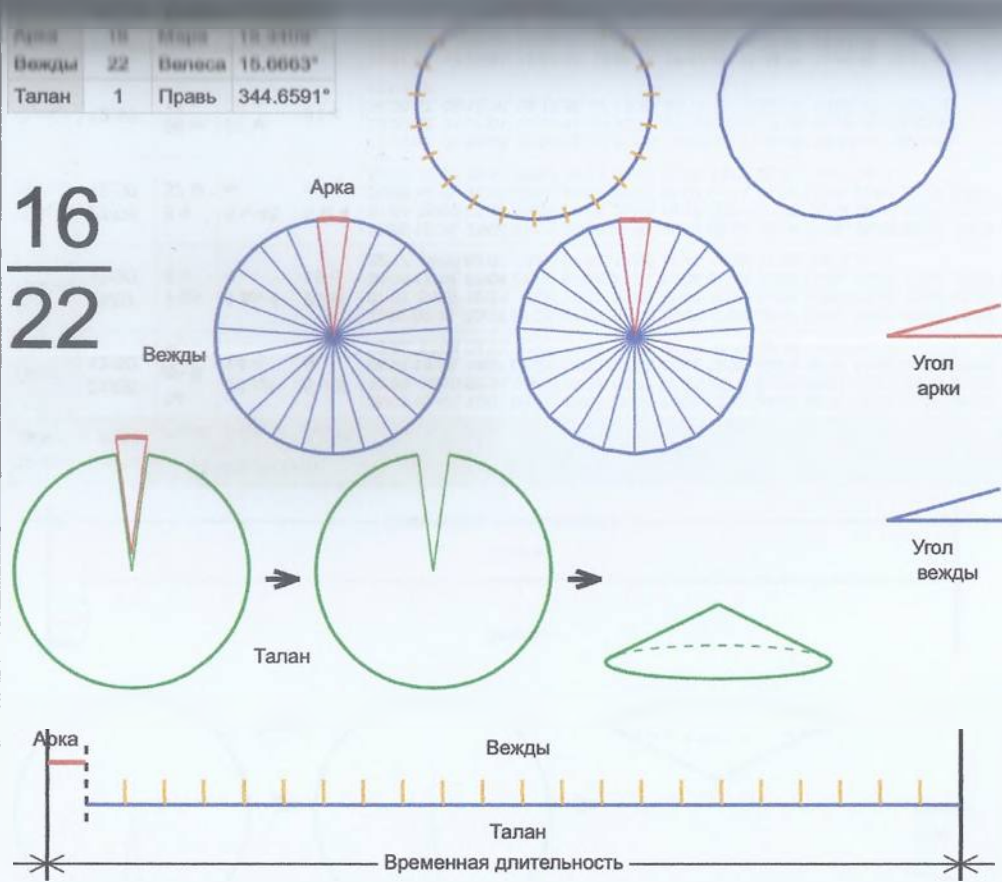

Врем. длит.	Серед. арки	Длительности			Вехи
		Арка	Ведда	Затяг.	
Лето	21/06 12:30	15 дн 13 ч	15 дн 21 ч	5 ч 36 м	29/06 07:16, 15/07 04:45, 31/07 02:13, 15/08 23:42, 31/08 21:10, 16/09 18:39, 02/10 16:07, 18/10 13:36, 03/11 11:04, 19/11 08:33, 05/12 06:01, 21/12 03:30, 06/01 00:58, 21/01 22:26, 06/02 19:55, 22/02 17:23, 10/03 14:52, 26/03 12:20, 11/04 09:49, 27/04 07:17, 13/05 04:46, 29/05 02:14, 13/06 23:43
Месяц	21/07 12:30	1 дн 6 ч	1 дн 7 ч	27 м 37 с	22/07 03:50, 23/07 11:10, 24/07 18:30, 26/07 01:50, 27/07 09:10, 28/07 16:30, 29/07 23:50, 31/07 07:10, 01/08 14:30, 02/08 21:50, 04/08 05:10, 05/08 12:30, 06/08 19:49, 08/08 03:09, 09/08 10:29, 10/08 17:49, 12/08 01:09, 13/08 08:29, 14/08 15:49, 15/08 23:09, 17/08 06:29, 18/08 13:49, 19/08 21:09
Шест дница	27/06 12:30	6 ч 8 м	6 ч 15 м	5 м 31 с	27/06 15:34, 27/06 21:50, 28/06 04:06, 28/06 10:22, 28/06 16:38, 28/06 22:54, 29/06 05:10, 29/06 11:26, 29/06 17:42, 29/06 23:58, 30/06 06:14, 30/06 12:30, 30/06 18:45, 01/07 01:01, 01/07 07:17, 01/07 13:33, 01/07 19:49, 02/07 02:05, 02/07 08:21, 02/07 14:37, 02/07 20:53, 03/07 03:09, 03/07 09:25
Сутки	12:30	1 ч 1 м	1 ч 2 м	55 с	13:00:40, 14:03:20, 15:06:00, 16:08:40, 17:11:20, 18:14:00, 19:16:40, 20:19:20, 21:22:00, 22:24:40, 23:27:20, 00:30:00, 01:32:39, 02:35:19, 03:37:59, 04:40:39, 05:43:19, 06:45:59, 07:48:39, 08:51:19, 09:53:59, 10:56:39, 11:59:19
Час	13:30	2 м 33 с	2 м 37 с	2 с	13:31:16, 13:33:53, 13:36:30, 13:39:06, 13:41:43, 13:44:20, 13:46:56, 13:49:33, 13:52:10, 13:54:46, 13:57:23, 14:00:00, 14:02:36, 14:05:13, 14:07:49, 14:10:26, 14:13:03, 14:15:39, 14:18:16, 14:20:53, 14:23:29, 14:26:06, 14:28:43