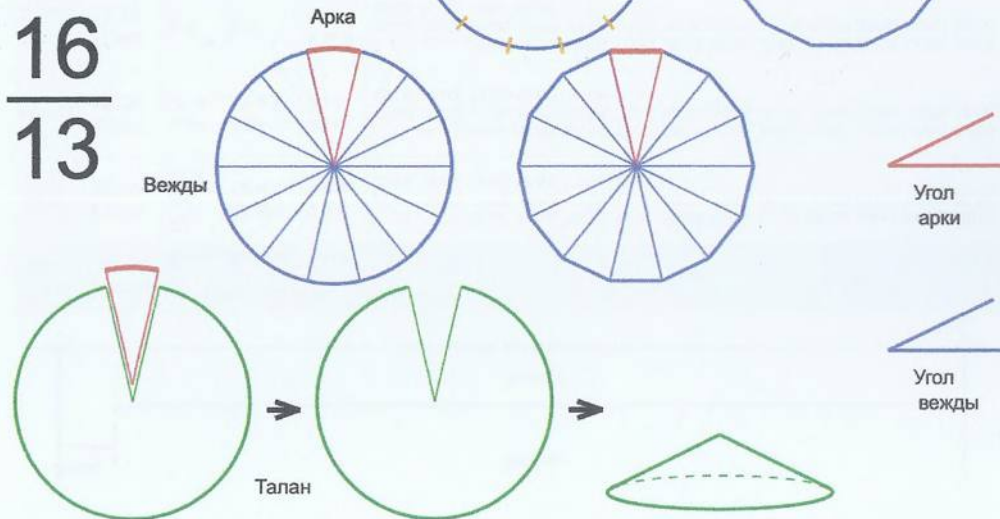

Сутки 12:30 1 ч 1 ч 50 1 м 48 с 05:29:22, 07:29:07, 09:28:53, 11:28:38

Арка	16	Март	20.0010°
Вежды	13	Перун	25.6953°
Талан	1	Правь	334.0385°

16
13

Врем. длит.	Серед. арки	Длительности			Вехи
		Арка	Вежда	Затяг.	
Лето	21/06 12:30	26 дн 8 ч	26 дн 1 ч	9 ч 23 м	04/07 16:34, 30/07 18:15, 25/08 19:56, 20/09 21:37, 16/10 23:18, 12/11 00:58, 08/12 02:39, 03/01 04:20, 29/01 06:01, 24/02 07:41, 22/03 09:22, 17/04 11:03, 13/05 12:44, 08/06 14:25
Месяц	21/07 12:30	2 дн 3 ч	2 дн 3 ч	46 м 15 с	22/07 14:27, 24/07 17:51, 26/07 21:14, 29/07 00:37, 31/07 04:01, 02/08 07:24, 04/08 10:48, 06/08 14:11, 08/08 17:35, 10/08 20:58, 13/08 00:22, 15/08 03:45, 17/08 07:08, 19/08 10:32
Шест дница	27/06 12:30	10 ч 23 м	10 ч 16 м	9 м 15 с	27/06 17:41, 28/06 03:58, 28/06 14:14, 29/06 00:31, 29/06 10:48, 29/06 21:04, 30/06 07:21, 30/06 17:38, 01/07 03:55, 01/07 14:11, 02/07 00:28, 02/07 10:45, 02/07 21:01, 03/07 07:18
Сутки	12:30	1 ч 43 м	1 ч 42 м	1 м 33 с	13:21:55, 15:04:42, 16:47:29, 18:30:15, 20:13:02, 21:55:49, 23:38:36, 01:21:23, 03:04:10, 04:46:57, 06:29:44, 08:12:30, 09:55:17, 11:38:04
Час	13:30	4 м 20 с	4 м 17 с	4 с	13:32:09, 13:36:26, 13:40:43, 13:45:00, 13:49:17, 13:53:34, 13:57:51, 14:02:08, 14:06:25, 14:10:42, 14:14:59, 14:19:16, 14:23:33, 14:27:50

Сутки 12:30 1 ч 1 ч 50 1 м 40 с 13:25:15, 15:16:52, 17:07:30, 18:58:07, 20:48:45, 22:39:22, 00:30:00, 02:20:37, 04:11:15, 06:01:52, 07:52:30, 09:43:07, 11:33:45

Арка	16	Март	24.1071°
Вежды	14	Магошь	23.9923°
Талан	1	Правь	335.8929°

16
14