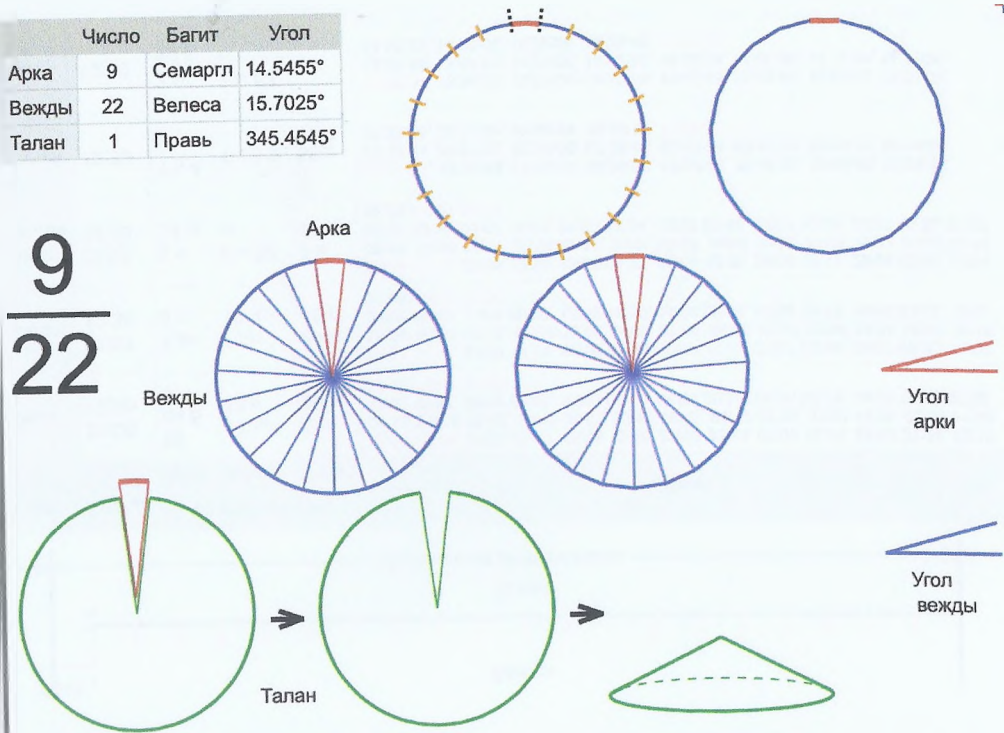

Врем. длит.	Серед. арки	Длительности			Вежи
		Арка	Вежда	Затяг.	
Лето	21/06 12:30	14 дн 18 ч	15 дн 22 ч	5 ч 18 м	28/06 21:35, 14/07 19:56, 30/07 18:18, 15/08 16:39, 31/08 15:00, 16/09 13:22, 02/10 11:43, 18/10 10:04, 03/11 08:26, 19/11 06:47, 05/12 05:08, 21/12 03:30, 06/01 01:51, 22/01 00:12, 06/02 22:33, 22/02 20:55, 10/03 19:16, 26/03 17:37, 11/04 15:59, 27/04 14:20, 13/05 12:41, 29/05 11:03, 14/06 09:24
Месяц	21/07 12:30	1 дн 5 ч	1 дн 7 ч	26 м 11 с	22/07 03:02, 23/07 10:27, 24/07 17:51, 26/07 01:15, 27/07 08:39, 28/07 16:04, 29/07 23:28, 31/07 06:52, 01/08 14:17, 02/08 21:41, 04/08 05:05, 05/08 12:30, 06/08 19:54, 08/08 03:18, 09/08 10:42, 10/08 18:07, 12/08 01:31, 13/08 08:55, 14/08 16:20, 15/08 23:44, 17/08 07:08, 18/08 14:32, 19/08 21:57
Шест дница	27/06 12:30	5 ч 49 м	6 ч 16 м	5 м 14 с	27/06 15:24, 27/06 21:41, 28/06 03:58, 28/06 10:15, 28/06 16:31, 28/06 22:48, 29/06 05:05, 29/06 11:22, 29/06 17:39, 29/06 23:56, 30/06 06:13, 30/06 12:30, 30/06 18:46, 01/07 01:03, 01/07 07:20, 01/07 13:37, 01/07 19:54, 02/07 02:11, 02/07 08:28, 02/07 14:44, 02/07 21:01, 03/07 03:18, 03/07 09:35
Сутки	12:30	58 м 11 с	1 ч 2 м	52 с	12:59:05, 14:01:54, 15:04:42, 16:07:31, 17:10:19, 18:13:08, 19:15:57, 20:18:45, 21:21:34, 22:24:22, 23:27:11, 00:30:00, 01:32:48, 02:35:37, 03:38:25, 04:41:14, 05:44:02, 06:46:51, 07:49:40, 08:52:28, 09:55:17, 10:58:05, 12:00:54