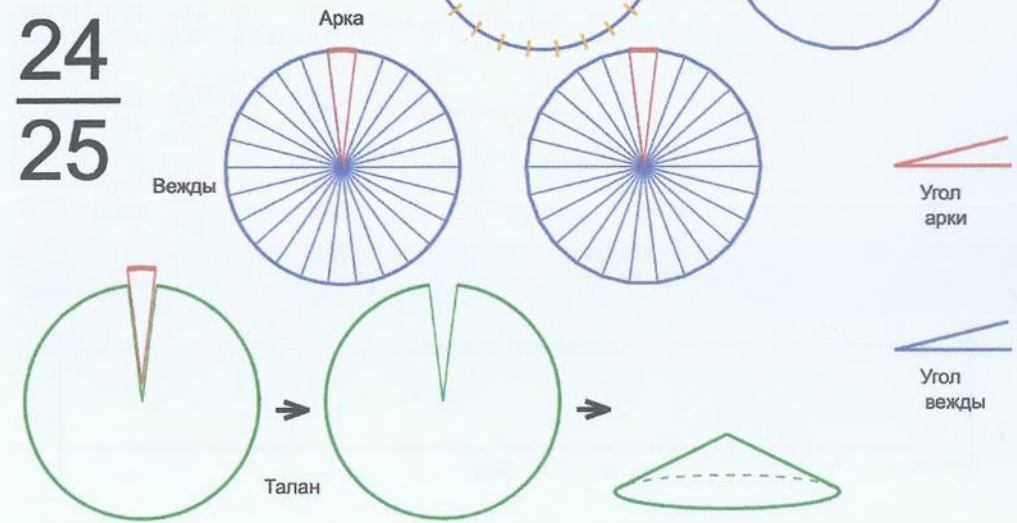

Число	Багит	Угол
Арка	24	Купала	13.8°
Вежды	25	Ра	13.848°
Талан	1	Правь	346.2°

Врем. длит.	Серед. арки	Длительности			Вехи
		Арка	Вежда	Затяг.	
Лето	21/06 12:30	14 дн	14 дн 1 ч	5 ч 2 м	28/06 12:30, 12/07 13:42, 26/07 14:54, 09/08 16:06, 23/08 17:18, 06/09 18:30, 20/09 19:42, 04/10 20:54, 18/10 22:06, 01/11 23:18, 16/11 00:30, 30/11 01:42, 14/12 02:54, 28/12 04:05, 11/01 05:17, 25/01 06:29, 08/02 07:41, 22/02 08:53, 08/03 10:05, 22/03 11:17, 05/04 12:29, 19/04 13:41, 03/05 14:53, 17/05 16:05, 31/05 17:17, 14/06 18:29
Месяц	21/07 12:30	1 дн 3 ч	1 дн 3 ч	24 м 50 с	22/07 02:18, 23/07 05:59, 24/07 09:41, 25/07 13:23, 26/07 17:05, 27/07 20:46, 29/07 00:28, 30/07 04:10, 31/07 07:52, 01/08 11:33, 02/08 15:15, 03/08 18:57, 04/08 22:39, 06/08 02:20, 07/08 06:02, 08/08 09:44, 09/08 13:26, 10/08 17:07, 11/08 20:49, 13/08 00:31, 14/08 04:13, 15/08 07:54, 16/08 11:36, 17/08 15:18, 18/08 19:00, 19/08 22:42
Шест дница	27/06 12:30	5 ч 31 м	5 ч 32 м	4 м 58 с	27/06 15:15, 27/06 20:47, 28/06 02:20, 28/06 07:52, 28/06 13:25, 28/06 18:57, 29/06 00:29, 29/06 06:02, 29/06 11:34, 29/06 17:06, 29/06 22:39, 30/06 04:11, 30/06 09:43, 30/06 15:16, 30/06 20:48, 01/07 02:20, 01/07 07:53, 01/07 13:25, 01/07 18:57, 02/07 00:30, 02/07 06:02, 02/07 11:34, 02/07 17:07, 02/07 22:39, 03/07 04:12, 03/07 09:44
Сутки	12:30	55 м 12 с	55 м 24 с	50 с	12:57:36, 13:52:59, 14:48:23, 15:43:46, 16:39:10, 17:34:33, 18:29:57, 19:25:20, 20:20:44, 21:16:07, 22:11:31, 23:06:54, 00:02:18, 00:57:41, 01:53:05, 02:48:28, 03:43:52, 04:39:15, 05:34:39, 06:30:02, 07:25:26, 08:20:49, 09:16:13, 10:11:36, 11:07:00, 12:02:24
Час	13:30	2 м 18 с	2 м 18 с	2 с	13:31:09, 13:33:27, 13:35:45, 13:38:04, 13:40:22, 13:42:41, 13:44:59, 13:47:18, 13:49:36, 13:51:55, 13:54:13, 13:56:32, 13:58:50, 14:01:09, 14:03:27, 14:05:46, 14:08:04, 14:10:23, 14:12:41, 14:15:00, 14:17:18, 14:19:37, 14:21:55, 14:24:14, 14:26:32, 14:28:51