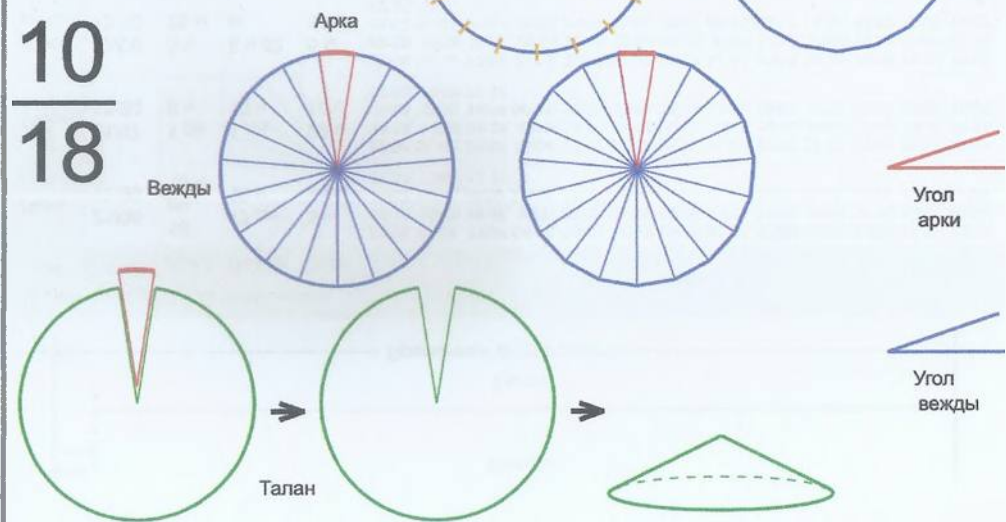

Врем. длит.	Серед. арки	Длительности			Вехи
		Арка	Вежда	Затяг.	
Лето	21/06 12:30	18 дн 6 ч	19 дн 6 ч	6 ч 34 м	30/06 15:39, 19/07 22:18, 08/08 04:57, 27/08 11:36, 15/09 18:15, 05/10 00:54, 24/10 07:33, 12/11 14:12, 01/12 20:51, 21/12 03:30, 09/01 10:09, 28/01 16:48, 16/02 23:27, 08/03 06:06, 27/03 12:45, 15/04 19:24, 05/05 02:03, 24/05 08:42, 12/06 15:21
Месяц	21/07 12:30	1 дн 12 ч	1 дн 14 ч	32 м 24 с	22/07 06:30, 23/07 20:30, 25/07 10:30, 27/07 00:30, 28/07 14:30, 30/07 04:30, 31/07 18:30, 02/08 08:30, 03/08 22:30, 05/08 12:30, 07/08 02:30, 08/08 16:30, 10/08 06:30, 11/08 20:30, 13/08 10:30, 15/08 00:30, 16/08 14:30, 18/08 04:30, 19/08 18:30
Шест. дница	27/06 12:30	7 ч 12 м	7 ч 36 м	6 м 29 с	27/06 16:06, 27/06 23:42, 28/06 07:18, 28/06 14:54, 28/06 22:30, 29/06 06:06, 29/06 13:42, 29/06 21:18, 30/06 04:54, 30/06 12:30, 30/06 20:06, 01/07 03:42, 01/07 11:18, 01/07 18:54, 02/07 02:30, 02/07 10:06, 02/07 17:42, 03/07 01:18, 03/07 08:54
Сутки	12:30	1 ч 12 м	1 ч 16 м	1 м 5 с	13:06:00, 14:22:00, 15:38:00, 16:54:00, 18:10:00, 19:26:00, 20:42:00, 21:58:00, 23:14:00, 00:30:00, 01:46:00, 03:02:00, 04:18:00, 05:34:00, 06:50:00, 08:06:00, 09:22:00, 10:38:00, 11:54:00
Час	13:30	3 м 11 с	3 м 10 с	3 с	13:31:30, 13:34:40, 13:37:50, 13:41:00, 13:44:10, 13:47:20, 13:50:30, 13:53:40, 13:56:50, 14:00:00, 14:03:10, 14:06:20, 14:09:30, 14:12:40, 14:15:50, 14:19:00, 14:22:10, 14:25:20, 14:28:30