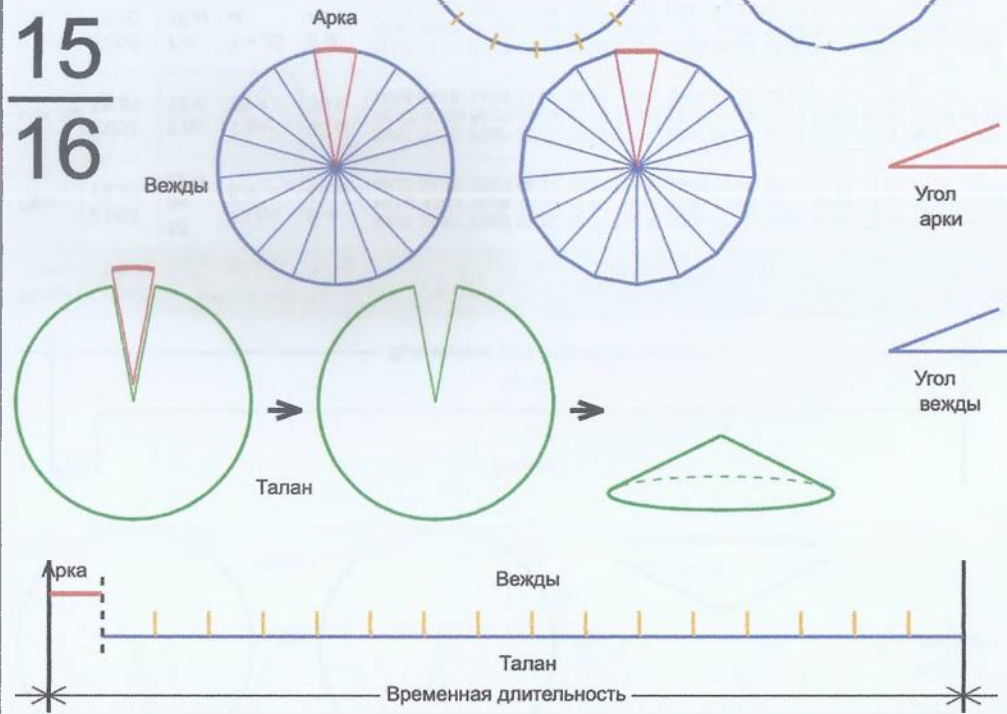

Врем. длит.	Серед. арки	Длительности			Вехи
		Арка	Вежда	Затяг.	
Лето	21/06 12:30	21 дн 7 ч	21 дн 11 ч	7 ч 40 м	02/07 04:10, 23/07 16:05, 14/08 04:00, 04/09 15:55, 26/09 03:50, 17/10 15:45, 08/11 03:40, 29/11 15:35, 21/12 03:30, 11/01 15:24, 02/02 03:19, 23/02 15:14, 17/03 03:09, 07/04 15:04, 29/04 02:59, 20/05 14:54, 11/06 02:49
Месяц	21/07 12:30	1 дн 18 ч	1 дн 18 ч	37 м 48 с	22/07 09:30, 24/07 03:52, 25/07 22:15, 27/07 16:37, 29/07 11:00, 31/07 05:22, 01/08 23:45, 03/08 18:07, 05/08 12:30, 07/08 06:52, 09/08 01:15, 10/08 19:37, 12/08 14:00, 14/08 08:22, 16/08 02:45, 17/08 21:07, 19/08 15:30
Шест дница	27/06 12:30	8 ч 24 м	8 ч 28 м	7 м 34 с	27/06 16:42, 28/06 01:10, 28/06 09:39, 28/06 18:07, 29/06 02:36, 29/06 11:04, 29/06 19:33, 30/06 04:01, 30/06 12:30, 30/06 20:58, 01/07 05:27, 01/07 13:55, 01/07 22:24, 02/07 06:52, 02/07 15:21, 02/07 23:49, 03/07 08:18
Сутки	12:30	1 ч 24 м	1 ч 24 м	1 м 16 с	13:12:00, 14:36:45, 16:01:30, 17:26:15, 18:51:00, 20:15:45, 21:40:30, 23:05:15, 00:30:00, 01:54:45, 03:19:30, 04:44:15, 06:09:00, 07:33:45, 08:58:30, 10:23:15, 11:48:00
Час	13:30	3 м 30 с	3 м 32 с	3 с	13:31:45, 13:35:16, 13:38:48, 13:42:20, 13:45:52, 13:49:24, 13:52:56, 13:56:28, 14:00:00, 14:03:31, 14:07:03, 14:10:35, 14:14:07, 14:17:39, 14:21:11, 14:24:43, 14:28:15