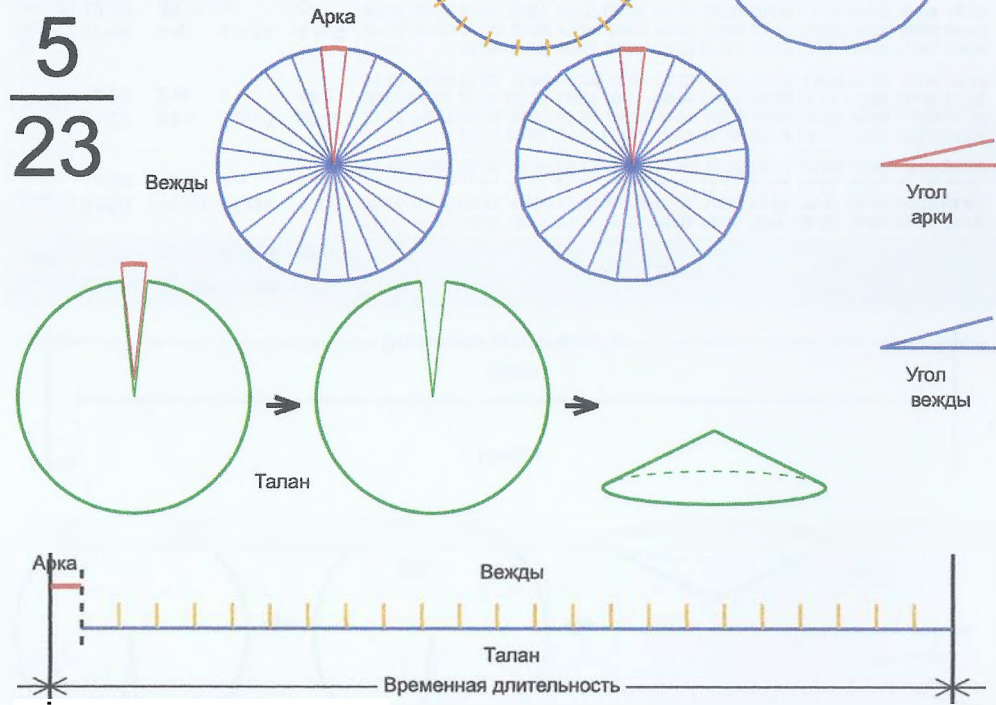

Час 13:30 2 м 17 с 2 м 45 с 2 с
13:31:08, 13:33:53, 13:36:38, 13:39:23, 13:42:08, 13:44:53, 13:47:37, 13:50:22,
13:53:07, 13:55:52, 13:58:37, 14:01:22, 14:04:07, 14:06:52, 14:09:37, 14:12:22,
14:15:06, 14:17:51, 14:20:36, 14:23:21, 14:26:06, 14:28:51

Число	Векст	Угол
Арка	6	Радегаот 12.6217°
Векды	23	Род 15.1078°
Талан	1	Правь 347.4783°

5
23

Врем. длит.	Серед. арки	Длительности			Вехи
		Арка	Векда	Затяг.	
Лето	21/06 12:30	12 дн 16 ч	15 дн 7 ч	4 ч 34 м	27/06 20:57, 13/07 04:49, 28/07 12:41, 12/08 20:34, 28/08 04:26, 12/09 12:19, 27/09 20:11, 13/10 04:04, 28/10 11:56, 12/11 19:48, 28/11 03:41, 13/12 11:33, 28/12 19:26, 13/01 03:18, 28/01 11:11, 12/02 19:03, 28/02 02:55, 15/03 10:48, 30/03 18:40, 15/04 02:33, 30/04 10:25, 15/05 18:18, 31/05 02:10, 15/06 10:02
Месяц	21/07 12:30	1 дн 1 ч	1 дн 6 ч	22 м 32 с	22/07 01:01, 23/07 07:14, 24/07 13:27, 25/07 19:40, 27/07 01:53, 28/07 08:05, 29/07 14:18, 30/07 20:31, 01/08 02:44, 02/08 08:57, 03/08 15:10, 04/08 21:23, 06/08 03:36, 07/08 09:49, 08/08 16:02, 09/08 22:15, 11/08 04:28, 12/08 10:41, 13/08 16:54, 14/08 23:06, 16/08 05:19, 17/08 11:32, 18/08 17:45, 19/08 23:58
Шест дница	27/06 12:30	5 ч	6 ч 2 м	4 м 30 с	27/06 15:00, 27/06 21:02, 28/06 03:05, 28/06 09:08, 28/06 15:10, 28/06 21:13, 29/06 03:15, 29/06 09:18, 29/06 15:20, 29/06 21:23, 30/06 03:26, 30/06 09:28, 30/06 15:31, 30/06 21:33, 01/07 03:36, 01/07 09:39, 01/07 15:41, 01/07 21:44, 02/07 03:46, 02/07 09:49, 02/07 15:51, 02/07 21:54, 03/07 03:57, 03/07 09:59
Сутки	12:30	50 м 5 с	1 ч	45 с	12:55:02, 13:55:28, 14:55:54, 15:56:20, 16:56:46, 17:57:11, 18:57:37, 19:58:03, 20:58:29, 21:58:55, 22:59:21, 23:59:47, 01:00:12, 02:00:38, 03:01:04, 04:01:30, 05:01:56, 06:02:22, 07:02:48, 08:03:13, 09:03:39, 10:04:05, 11:04:31, 12:04:57
Час	13:30	2 м 5 с	2 м 31 с	2 с	13:31:02, 13:33:33, 13:36:04, 13:38:35, 13:41:06, 13:43:37, 13:46:09, 13:48:40, 13:51:11, 13:53:42, 13:56:13, 13:58:44, 14:01:15, 14:03:46, 14:06:17, 14:08:48, 14:11:19, 14:13:50, 14:16:22, 14:18:53, 14:21:24, 14:23:55, 14:26:26, 14:28:57

Час 13:30 2 м 11 с 2 м 38 с 2 с
13:31:05, 13:33:43, 13:36:20, 13:38:58, 13:41:36, 13:44:13, 13:46:51, 13:49:29,
13:52:06, 13:54:44, 13:57:22, 14:00:00, 14:02:37, 14:05:15, 14:07:53, 14:10:30,
14:13:08, 14:15:46, 14:18:23, 14:21:01, 14:23:39, 14:26:16, 14:28:54

Число	Векст	Угол
Арка	6	Радегаот 12°
Векды	24	Купала 14.5°
Талан	1	Правь 348°

5
24