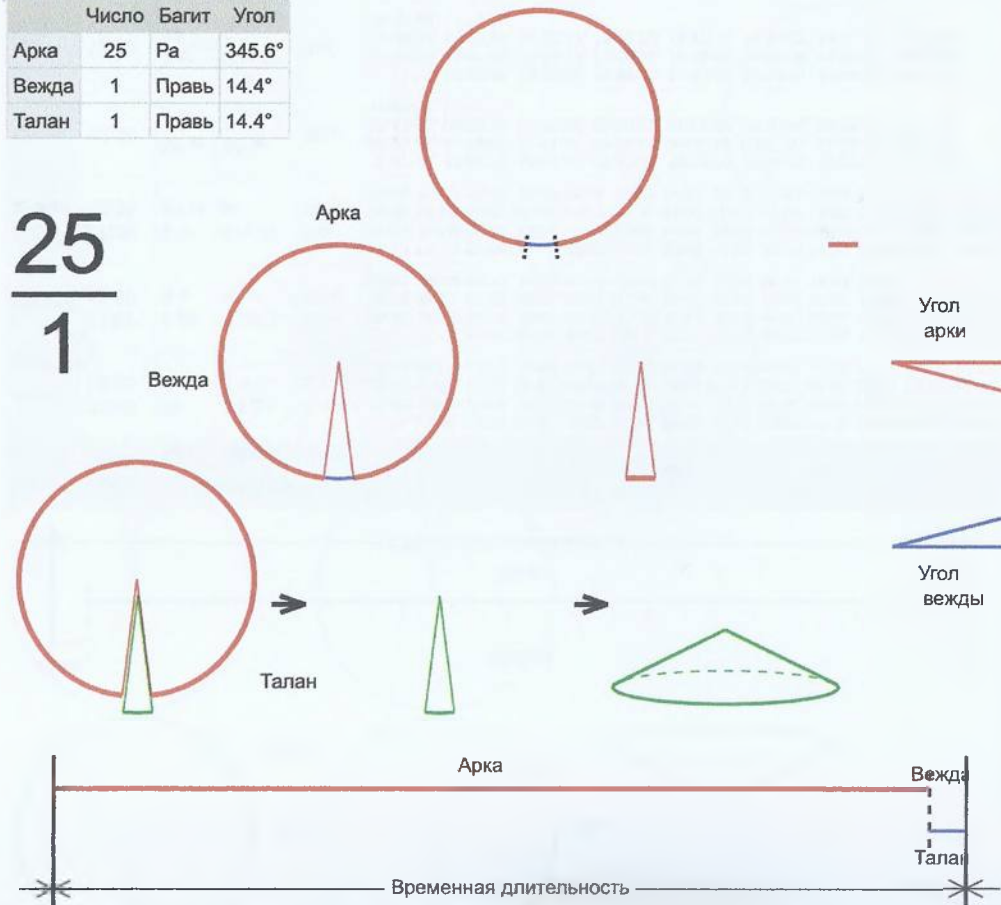

Число	Багит	Угол
Арка	25	Ра	345.6°
Вежда	1	Правь	14.4°
Талан	1	Правь	14.4°

25
1

Врем. длит.	Серед. арки	Длительности			Вехи
		Арка	Вежда	Затяг.	
Лето	21/06 12:30	350 дн 15 ч	14 дн 14 ч	5 ч 15 м	13/12 20:10, 28/12 10:49
Месяц	21/07 12:30	28 дн 19 ч	1 дн 4 ч	25 м 55 с	04/08 22:06, 06/08 02:54
Шест дница	27/06 12:30	5 дн 18 ч	5 ч 45 м	5 м 11 с	30/06 09:37, 30/06 15:22
Сутки	12:30	23 ч 2 м	57 м 36 с	52 с	00:01:12, 00:58:48

	Число	Багит	Угол
Арка	25	Ра	172.8°
Вежды	2	Леля	93.6°
Талан	1	Правь	187.2°

25
2