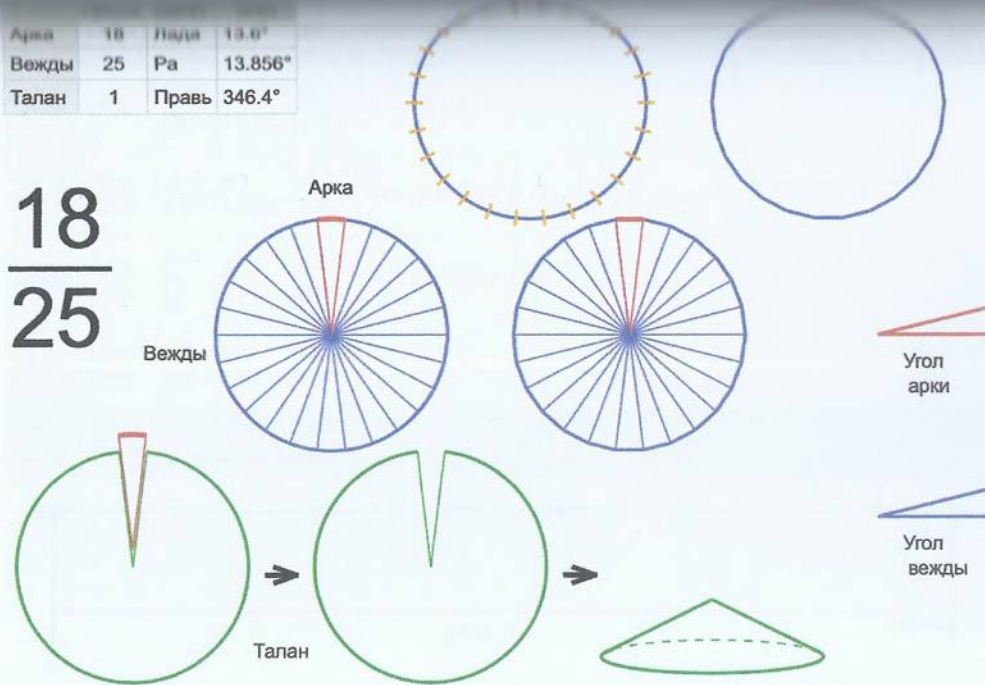

Арка	18	Ладя	13.0°
Вежды	25	Ра	13.856°
Талан	1	Правь	346.4°

18
—
25

Врем. длит.	Серед. арки	Длительности			Вехи
		Арка	Вежда	Затяг.	
Лето	21/06 12:30	13 дн 19 ч	14 дн 1 ч	4 ч 58 м	28/06 10:04, 12/07 11:28, 26/07 12:52, 09/08 14:15, 23/08 15:39, 06/09 17:02, 20/09 18:26, 04/10 19:50, 18/10 21:13, 01/11 22:37, 16/11 00:00, 30/11 01:24, 14/12 02:48, 28/12 04:11, 11/01 05:35, 25/01 06:59, 08/02 08:22, 22/02 09:46, 08/03 11:09, 22/03 12:33, 05/04 13:57, 19/04 15:20, 03/05 16:44, 17/05 18:07, 31/05 19:31, 14/06 20:55
Месяц	21/07 12:30	1 дн 3 ч	1 дн 3 ч	24 м 29 с	22/07 02:06, 23/07 05:48, 24/07 09:31, 25/07 13:14, 26/07 16:56, 27/07 20:39, 29/07 00:22, 30/07 04:05, 31/07 07:47, 01/08 11:30, 02/08 15:13, 03/08 18:55, 04/08 22:38, 06/08 02:21, 07/08 06:04, 08/08 09:46, 09/08 13:29, 10/08 17:12, 11/08 20:54, 13/08 00:37, 14/08 04:20, 15/08 08:03, 16/08 11:45, 17/08 15:28, 18/08 19:11, 19/08 22:54
Шест дница	27/06 12:30	5 ч 26 м	5 ч 32 м	4 м 54 с	27/06 15:13, 27/06 20:45, 28/06 02:18, 28/06 07:50, 28/06 13:23, 28/06 18:55, 29/06 00:28, 29/06 06:01, 29/06 11:33, 29/06 17:06, 29/06 22:38, 30/06 04:11, 30/06 09:43, 30/06 15:16, 30/06 20:48, 01/07 02:21, 01/07 07:53, 01/07 13:26, 01/07 18:58, 02/07 00:31, 02/07 06:04, 02/07 11:36, 02/07 17:09, 02/07 22:41, 03/07 04:14, 03/07 09:46
Сутки	12:30	54 м 24 с	55 м 25 с	49 с	12:57:12, 13:52:37, 14:48:02, 15:43:28, 16:38:53, 17:34:19, 18:29:44, 19:25:10, 20:20:35, 21:16:00, 22:11:26, 23:06:51, 00:02:17, 00:57:42, 01:53:08, 02:48:33, 03:43:59, 04:39:24, 05:34:49, 06:30:15, 07:25:40, 08:21:06, 09:16:31, 10:11:57, 11:07:22, 12:02:48
Час	13:30	2 м 16 с	2 м 19 с	2 с	13:31:08, 13:33:26, 13:35:45, 13:38:03, 13:40:22, 13:42:40, 13:44:59, 13:47:17, 13:49:36, 13:51:55, 13:54:13, 13:56:32, 13:58:50, 14:01:09, 14:03:27, 14:05:46, 14:08:04, 14:10:23, 14:12:42, 14:15:00, 14:17:19, 14:19:37, 14:21:56, 14:24:14, 14:26:33, 14:28:52