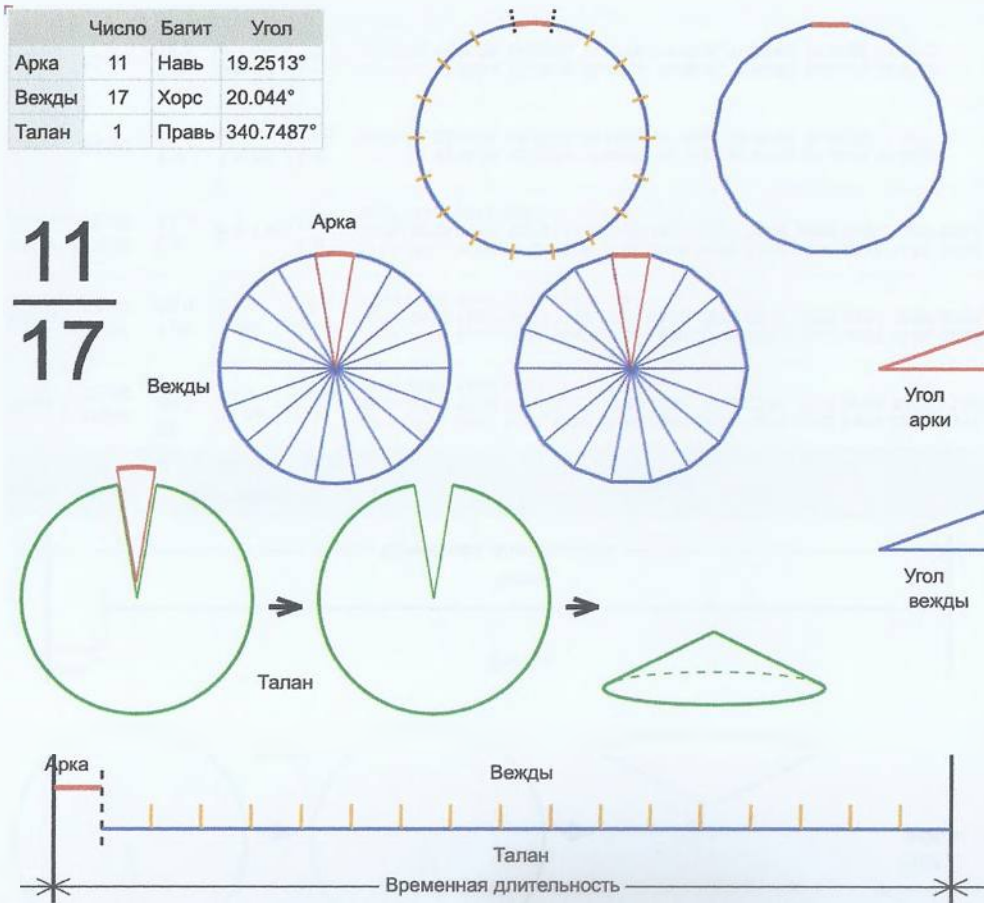

Число	Багит	Угол
Арка	11	Навь	19.2513°
Вежды	17	Хорс	20.044°
Талан	1	Правь	340.7487°

11
17

Врем. длит.	Серед. арки	Длительности			Вехи
		Арка	Вежда	Затяг.	
Лето	21/06 12:30	19 дн 12 ч	20 дн 8 ч	7 ч 1 м	01/07 06:53, 21/07 14:57, 10/08 23:01, 31/08 07:06, 20/09 15:10, 10/10 23:14, 31/10 07:19, 20/11 15:23, 10/12 23:27, 31/12 07:32, 20/01 15:36, 09/02 23:40, 02/03 07:45, 22/03 15:49, 11/04 23:53, 02/05 07:58, 22/05 16:02, 12/06 00:06
Месяц	21/07 12:30	1 дн 14 ч	1 дн 16 ч	34 м 39 с	22/07 07:45, 23/07 23:50, 25/07 15:55, 27/07 08:00, 29/07 00:06, 30/07 16:11, 01/08 08:16, 03/08 00:22, 04/08 16:27, 06/08 08:32, 08/08 00:37, 09/08 16:43, 11/08 08:48, 13/08 00:53, 14/08 16:59, 16/08 09:04, 18/08 01:09, 19/08 17:14
Шест дница	27/06 12:30	7 ч 42 м	8 ч 1 м	6 м 56 с	27/06 16:21, 28/06 00:22, 28/06 08:23, 28/06 16:24, 29/06 00:25, 29/06 08:26, 29/06 16:27, 30/06 00:28, 30/06 08:29, 30/06 16:30, 01/07 00:31, 01/07 08:32, 01/07 16:33, 02/07 00:34, 02/07 08:35, 02/07 16:36, 03/07 00:37, 03/07 08:38
Сутки	12:30	1 ч 17 м	1 ч 20 м	1 м 9 с	13:08:30, 14:28:40, 15:48:51, 17:09:01, 18:29:12, 19:49:23, 21:09:33, 22:29:44, 23:49:54, 01:10:05, 02:30:16, 03:50:26, 05:10:36, 06:30:47, 07:50:59, 09:11:08, 10:31:18, 11:51:29

	Число	Багит	Угол
Арка	11	Навь	18.1818°
Вежды	18	Лада	18.9899°
Талан	1	Правь	341.8182°

11
18