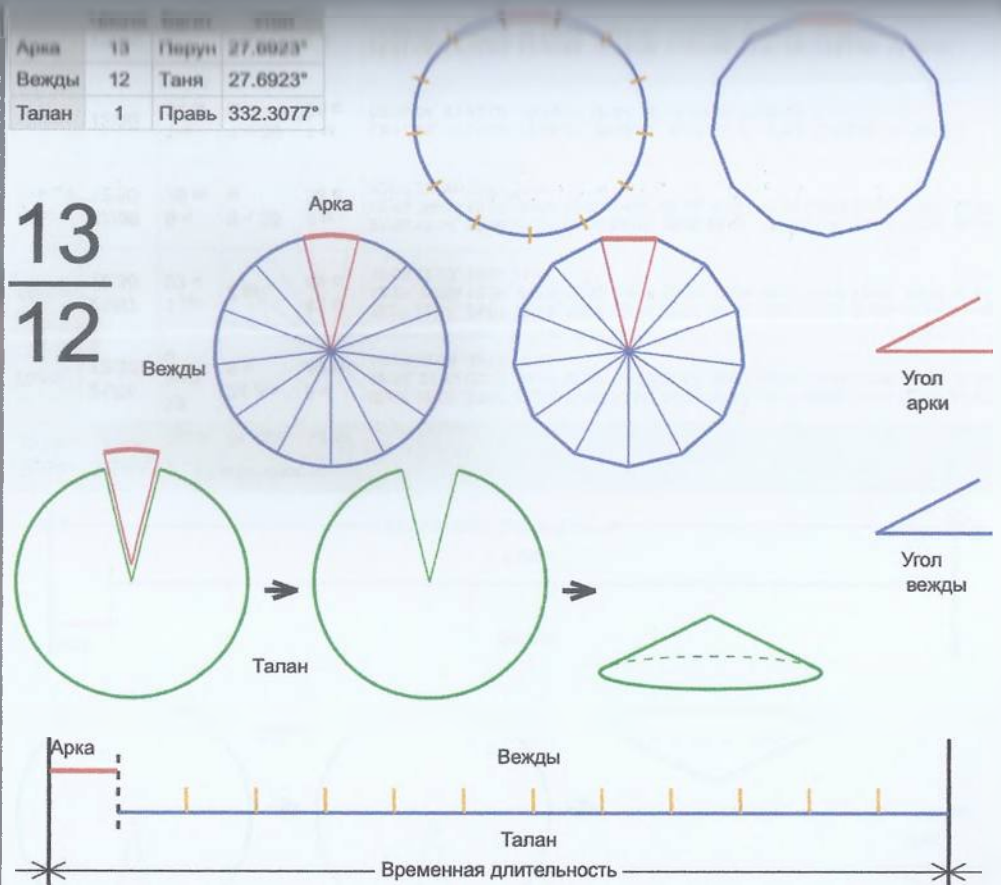

Врем. длит.	Сред. арки	Длительности			Вехи
		Арка	Вежда	Затяг.	
Лето	21/06 12:30	28 дн 2 ч	28 дн 2 ч	10 ч 6 м	05/07 13:39, 02/08 15:57, 30/08 18:16, 27/09 20:34, 25/10 22:53, 23/11 01:11, 21/12 03:30, 18/01 05:48, 15/02 08:06, 15/03 10:25, 12/04 12:43, 10/05 15:02, 07/06 17:20
Месяц	21/07 12:30	2 дн 7 ч	2 дн 7 ч	49 м 51 с	22/07 16:11, 24/07 23:34, 27/07 06:57, 29/07 14:20, 31/07 21:43, 03/08 05:06, 05/08 12:30, 07/08 19:53, 10/08 03:16, 12/08 10:39, 14/08 18:02, 17/08 01:25, 19/08 08:48
Шест дница	27/06 12:30	11 ч 4 м	11 ч 4 м	9 м 58 с	27/06 18:02, 28/06 05:06, 28/06 16:11, 29/06 03:16, 29/06 14:20, 30/06 01:25, 30/06 12:30, 30/06 23:34, 01/07 10:39, 01/07 21:43, 02/07 08:48, 02/07 19:53, 03/07 06:57
Сутки	12:30	1 ч 50 м	1 ч 50 м	1 м 40 с	13:29:23, 15:18:09, 17:06:55, 18:55:41, 20:44:27, 22:33:13, 01:30:00, 02:20:40, 04:11:32, 06:02:18, 07:53:04, 09:43:50, 11:34:36
Час	13:30	4 м 37 с	4 м 37 с	4 с	13:32:18, 13:38:55, 13:45:32, 13:52:09, 13:58:46, 14:05:23, 14:12:00, 14:18:36, 14:25:13, 14:31:50, 14:38:27