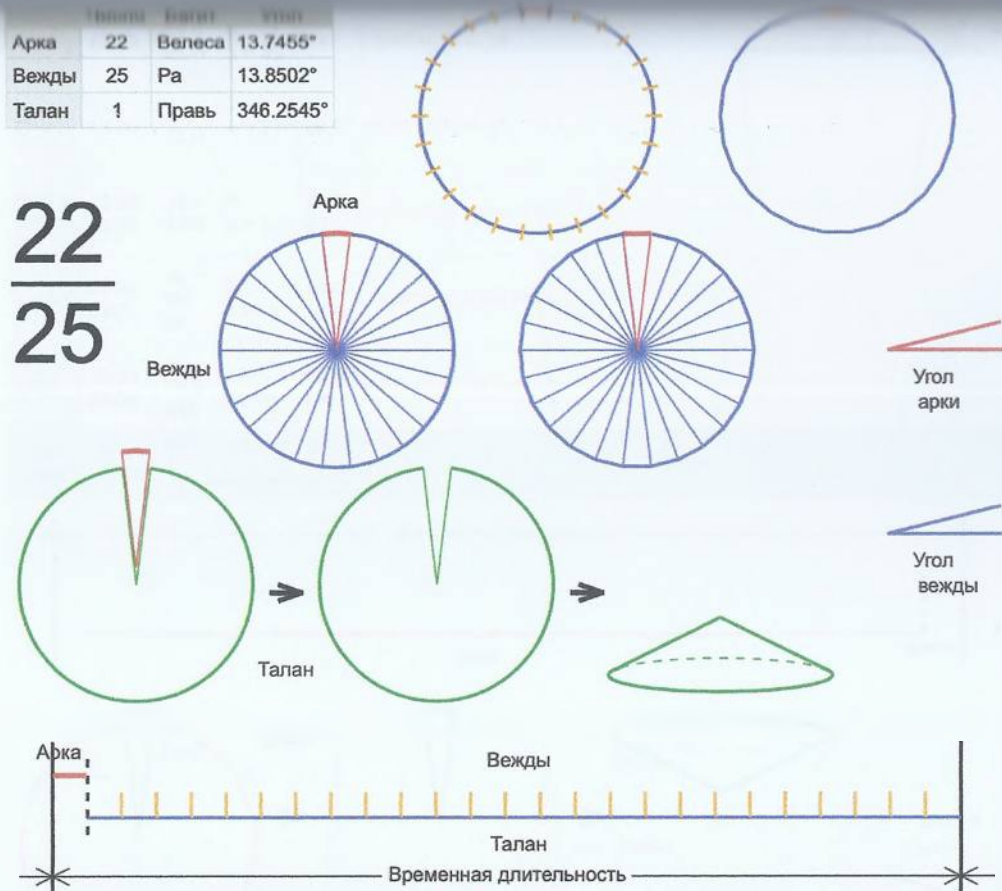

Арка	22	Велеса	13.7455°
Вежды	25	Ра	13.8502°
Талан	1	Правь	346.2545°

22
25

Врем. длит.	Серед. арки	Длительности			Вехи
		Арка	Вежда	Затяг.	
Лето	21/06 12:30	13 дн 22 ч	14 дн 1 ч	5 ч 1 м	28/06 11:51, 12/07 13:06, 26/07 14:21, 09/08 15:36, 23/08 16:51, 06/09 18:06, 20/09 19:21, 04/10 20:36, 18/10 21:51, 01/11 23:07, 16/11 00:22, 30/11 01:37, 14/12 02:52, 28/12 04:07, 11/01 05:22, 25/01 06:37, 08/02 07:52, 22/02 09:08, 08/03 10:23, 22/03 11:38, 05/04 12:53, 19/04 14:08, 03/05 15:23, 17/05 16:38, 31/05 17:53, 14/06 19:08
Месяц	21/07 12:30	1 дн 3 ч	1 дн 3 ч	24 м 45 с	22/07 02:14, 23/07 05:56, 24/07 09:38, 25/07 13:20, 26/07 17:02, 27/07 20:44, 29/07 00:26, 30/07 04:08, 31/07 07:50, 01/08 11:32, 02/08 15:14, 03/08 18:56, 04/08 22:38, 06/08 02:21, 07/08 06:03, 08/08 09:45, 09/08 13:27, 10/08 17:09, 11/08 20:51, 13/08 00:33, 14/08 04:15, 15/08 07:57, 16/08 11:39, 17/08 15:21, 18/08 19:03, 19/08 22:45
Шест дница	27/06 12:30	5 ч 29 м	5 ч 32 м	4 м 57 с	27/06 15:14, 27/06 20:47, 28/06 02:19, 28/06 07:52, 28/06 13:24, 28/06 18:56, 29/06 00:29, 29/06 06:01, 29/06 11:34, 29/06 17:06, 29/06 22:38, 30/06 04:11, 30/06 09:43, 30/06 15:16, 30/06 20:48, 01/07 02:21, 01/07 07:53, 01/07 13:25, 01/07 18:58, 02/07 00:30, 02/07 06:03, 02/07 11:35, 02/07 17:07, 02/07 22:40, 03/07 04:12, 03/07 09:45
Сутки	12:30	54 м 59 с	55 м 24 с	49 с	12:57:29, 13:52:53, 14:48:17, 15:43:41, 16:39:05, 17:34:29, 18:29:53, 19:25:17, 20:20:41, 21:16:05, 22:11:29, 23:06:53, 00:02:17, 00:57:42, 01:53:06, 02:48:30, 03:43:54, 04:39:18, 05:34:42, 06:30:06, 07:25:30, 08:20:54, 09:16:18, 10:11:42, 11:07:06, 12:02:30
Час	13:30	2 м 17 с	2 м 19 с	2 с	13:31:08, 13:33:27, 13:35:45, 13:38:04, 13:40:22, 13:42:41, 13:44:59, 13:47:18, 13:49:36, 13:51:55, 13:54:13, 13:56:32, 13:58:50, 14:01:09, 14:03:27, 14:05:46, 14:08:04, 14:10:23, 14:12:41, 14:15:00, 14:17:18, 14:19:37, 14:21:55, 14:24:14, 14:26:32, 14:28:51