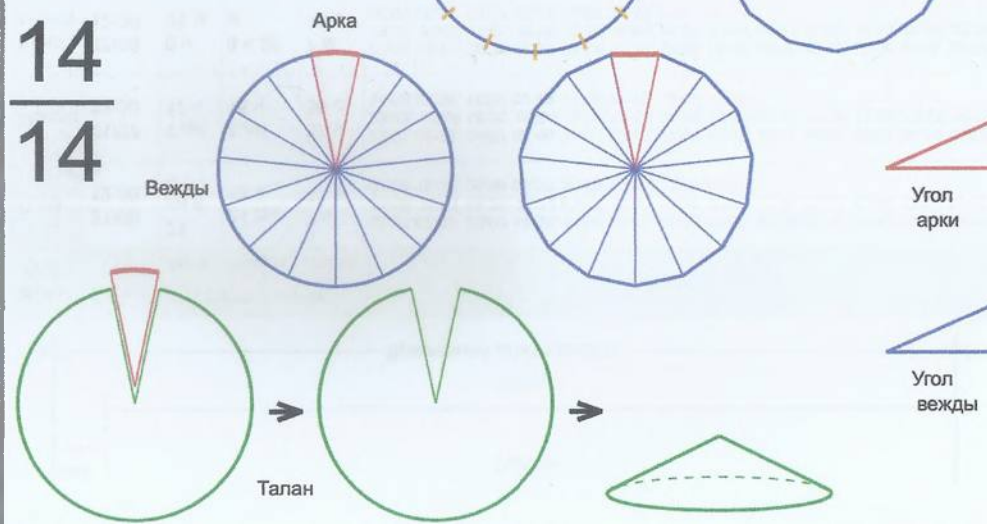

Врем. длит.	Серед. арки	Длительности			Вехи
		Арка	Вежда	Затяг.	
Лето	21/06 12:30	24 дн 5 ч	24 дн 8 ч	8 ч 43 м	03/07 15:12, 27/07 23:49, 21/08 08:26, 14/09 17:02, 09/10 01:39, 02/11 10:16, 26/11 18:53, 21/12 03:30, 14/01 12:06, 07/02 20:43, 04/03 05:20, 28/03 13:57, 21/04 22:33, 16/05 07:10, 09/06 15:47
Месяц	21/07 12:30	1 дн 23 ч	2 дн	42 м 59 с	22/07 12:22, 24/07 12:23, 26/07 12:24, 28/07 12:25, 30/07 12:26, 01/08 12:27, 03/08 12:28, 05/08 12:30, 07/08 12:31, 09/08 12:32, 11/08 12:33, 13/08 12:34, 15/08 12:35, 17/08 12:36, 19/08 12:37
Шест. дница	27/06 12:30	9 ч 33 м	9 ч 36 м	8 м 36 с	27/06 17:16, 28/06 02:52, 28/06 12:28, 28/06 22:05, 29/06 07:41, 29/06 17:17, 30/06 02:53, 30/06 12:30, 30/06 22:06, 01/07 07:42, 01/07 17:18, 02/07 02:54, 02/07 12:31, 02/07 22:07, 03/07 07:43
Сутки	12:30	1 ч 35 м	1 ч 36 м	1 м 26 с	13:17:45, 14:53:47, 16:29:49, 18:05:51, 19:41:53, 21:17:55, 22:53:57, 00:30:00, 02:06:02, 03:42:04, 05:18:06, 06:54:08, 08:30:10, 10:06:12, 11:42:14
Час	13:30	3 м 59 с	4 м	4 с	13:31:59, 13:35:59, 13:39:59, 13:43:59, 13:47:59, 13:51:59, 13:55:59, 14:00:00, 14:04:00, 14:08:00, 14:12:00, 14:16:00, 14:20:00, 14:24:00, 14:28:00